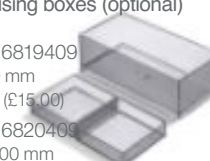

Organising boxes (optional)

Ref. 816819409
90 x 90 mm
£12.57 (£15.00)
Ref. 816820409
208 x 100 mm
£35.62 (£43.00)