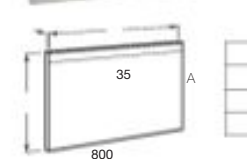

IDEAS TO COMPLETE YOUR FURNITURE UNIT

Prisma Comfort mirror

LED mirror with upper and lower LED lights, a demister and an automatic sensor

Ref. 812277000 - 1300 mm - £728.01 (£874.00)

Ref. 812267000 - 1100 mm - £587.47 (£705.00)

Ref. 812265000 - 900 mm - £541.49 (£650.00)