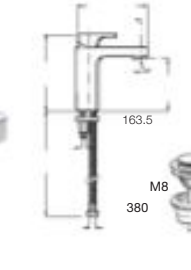

L90 basin mixer

Basin mixer with smooth body (excludes waste)

Ref. 5A3201C00 - £263.96 (£317.00)