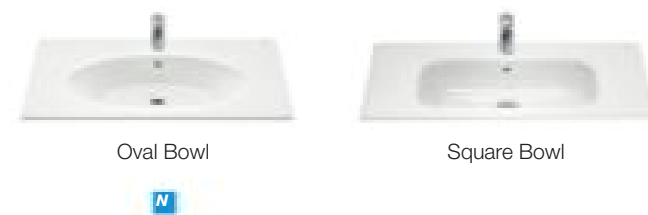

Personalise your look

Victoria-N now offers you the choice of basin bowl, the new oval basin will add a soft touch to your bathroom, whilst the square basin offers a modern and contemporary finished look.