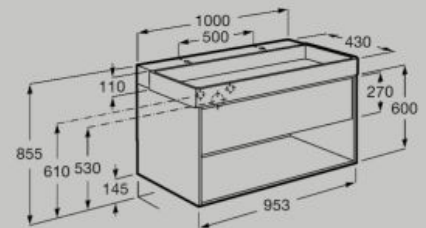

Soft Close   Full Extraction   Push to open

1000 mm

Unik - base unit with one drawer, bottom shelf, centered basin and two tap holes
A852038...