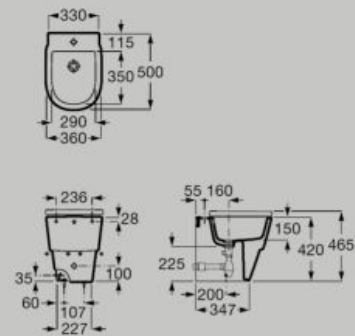

Soft Close Hidden Fixation

Back to wall bidet
A357697..0

Soft-closing bidet lid
A806F02..2