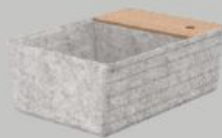

Complements

Large felt box with cork cover
A818024N10