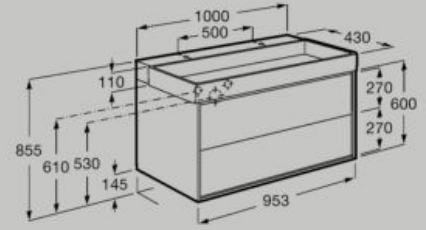

1000 mm

Unik - base unit with two drawers,
centered basin and two tap holes
A852036...

Soft Close Full Extraction Push to open

750 x 350 mm

Delta top unit with door
A857637...

Soft Close Reversible Adjusted shelves