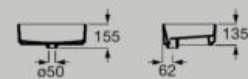

Hidden
Drain

Wall-hung basin with 2 tap holes
1000 x 430 mm
A327699..0

Hidden
Drain

Over countertop

Over countertop basin
450 x 350 mm
A327691..0

Hidden
Drain

Dimensions in mm. Replace (..) in the product reference with the code of the chosen finish: