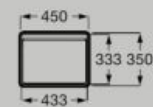

Hidden
Drain

Wall-hung basin with 2 tap holes
1000 x 430 mm
A327699..0

Hidden
Drain

Over countertop

Over countertop basin
450 x 350 mm
A327691..0

Hidden
Drain

Dimensions in mm. Replace (..) in the product reference with the code of the chosen finish: