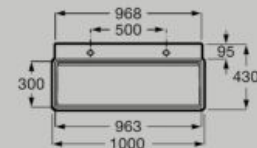

Hidden
Drain

Wall-hung basin with 2 tap holes
1000 x 430 mm
A327699..0