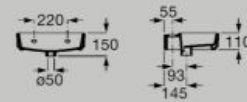

Roca

Technical Information

Basins

Wall-hung

Compact wall-hung basin
550 x 275 mm
A327692..0

Hidden
Drain

Compact wall-hung basin
450 x 360 mm
A327690..0

Hidden
Drain