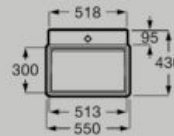

Hidden
Drain

Wall-hung basin
550 x 430 mm
A327693..0