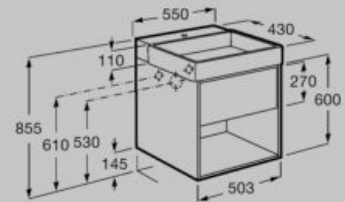

Soft Close Full Extraction Push to open

550 mm

Unik - base unit with one drawer, bottom shelf and basin
A852024...

Soft Close Full Extraction Push to open

600 mm

Unik - base unit with one drawer, bottom shelf and basin
A852025...