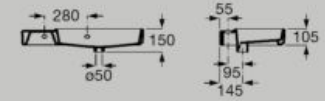

Wall-hung asymmetric right hand basin
800 x 430 mm
A327696..0