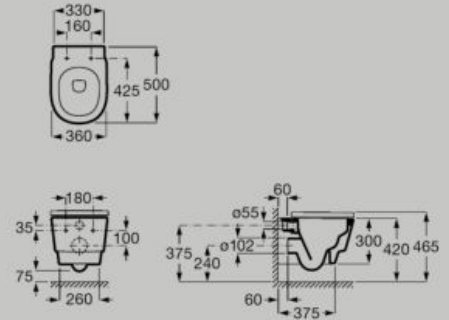

Toilets

Wall-hung Roca Rimless® Vortex WC
A346696..0
Soft-closing seat and cover
A801F02..2

Roca Rimless®
Vortex

Hidden Fixation	Soft Close	Quick Release

Wall-hung Roca Rimless® WC
A346697..0
Soft-closing seat and cover
A801F02..2