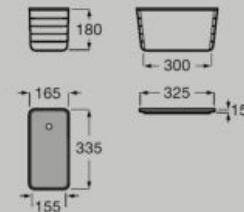

Soft Close Reversible Adjusted shelves

Complements

Large felt box with cork cover
A818024N10

Recycled PET felt

Small felt box with cork cover
A818025N10

Recycled PET felt

Dimensions in mm. Replace (...) in the product reference with the code of the chosen finish: