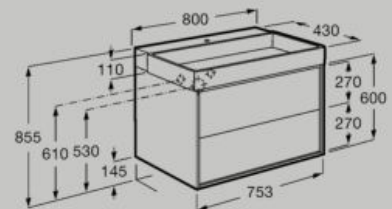

Soft Close Full Extraction Push to open

800 mm

Unik - base unit with one drawer, bottom shelf and centered basin
A852030...

Soft Close Full Extraction Push to open

800 mm

Unik - base unit with two drawers and basin
A852033...