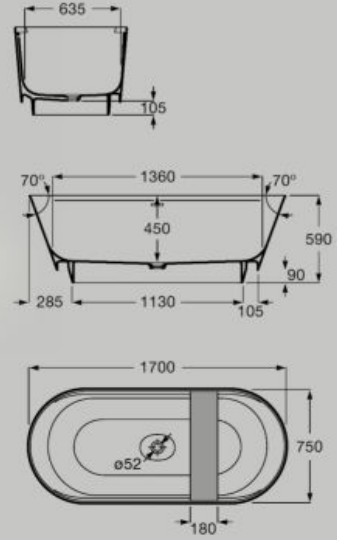

Baths

1700 x 750 mm

Oval freestanding bath.
Made of Stonex®
A248676..0

Including click-clack drain, trap, integrated overflow, wooden tray and LED strip light.