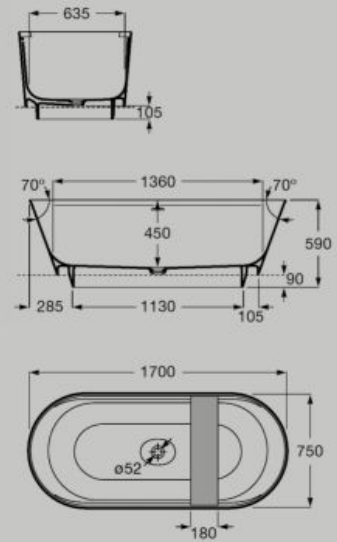

Wooden tray   LED strip light

1700 x 750 mm

Oval freestanding bath.
Made of Stonex®
A248671.0

*Including click-clack drain, trap, integrated overflow and wooden tray.
Semi-recessed installation optional.*