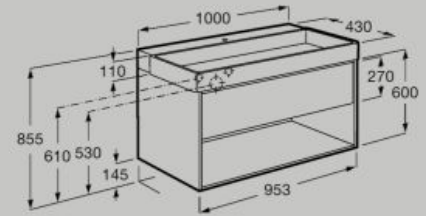

Soft Close   Full Extraction   Push to open

1000 mm

Unik - base unit with one drawer, bottom shelf, centered basin and one tap hole
A852037...