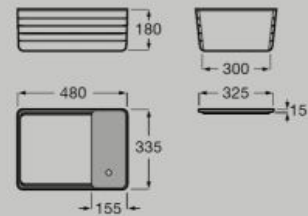

Complements

Large felt box with cork cover
A818024N10

Recycled PET felt

Small felt box with cork cover
A818025N10