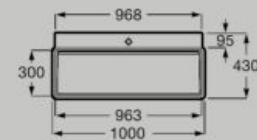

● 00 White ● 62 Matt White ● S0 Supraglaze®

Wall-hung asymmetric right hand basin
800 x 430 mm
A327696..0

Hidden
Drain

Wall-hung asymmetric left hand basin
800 x 430 mm
A327697..0

Hidden
Drain

Wall-hung basin with 1 tap hole
1000 x 430 mm
A327698..0