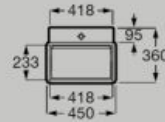

Roca

Technical Information

Basins

Wall-hung

Compact wall-hung basin
550 x 275 mm
A327692..0

Hidden
Drain

Compact wall-hung basin
450 x 360 mm
A327690..0

Hidden
Drain