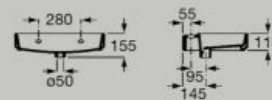

Hidden
Drain

Wall-hung basin
600 x 430 mm
A327694..0