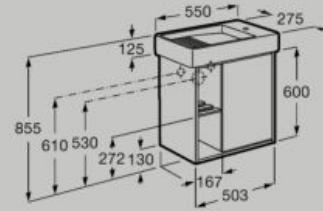

Furniture

550 mm

Unik - compact base unit with one door, side shelves and basin
A852022...