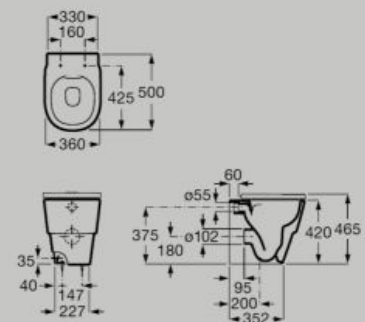

Roca Rimless®	Hidden Fixation	Soft Close	Quick Release

Back to wall single floorstanding
Roca Rimless® WC
A347697..0
Soft-closing seat and cover
A801F02..2