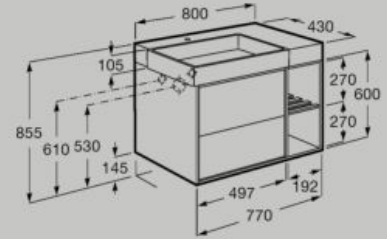

800 mm

Unik - Asymmetric base unit with two drawers, side shelves and basin on the left
A852028...