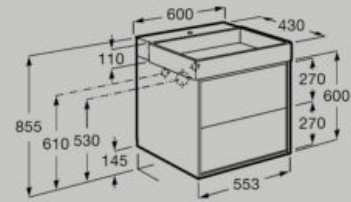

Soft Close Full Extraction Push to open

800 mm

Unik - base unit with one drawer, bottom shelf and centered basin
A852030...

Soft Close Full Extraction Push to open

800 mm

Unik - base unit with two drawers and basin
A852033...