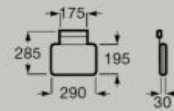

285 x 290 x 30 mm

Headrest with wood counterweight
A248674000

Recycled acrylic fabric

Adjustable height Quick dry Antimicrobial

Dimensions in mm. Replace (..) in the product reference with the code of the chosen finish: