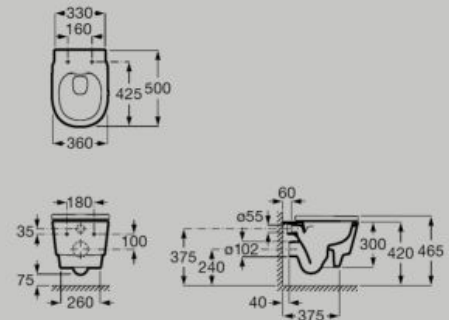

Toilets

Wall-hung Roca Rimless® Vortex WC
A346696..0
Soft-closing seat and cover
A801F02..2

Roca Rimless®
Vortex

Hidden Fixation	Soft Close	Quick Release

Wall-hung Roca Rimless® WC
A346697..0
Soft-closing seat and cover
A801F02..2

Roca Rimless®	Hidden Fixation	Soft Close	Quick Release

Back to wall single floorstanding
Roca Rimless® WC
A347697..0
Soft-closing seat and cover
A801F02..2

Roca Rimless®	Extra Height	Soft Close	Quick Release

Dimensions in mm. Replace (..) in the product reference with the code of the chosen finish:

● 00 White ● 62 Matt White ● SO Supraglaze®

The seat and covers are not available in Supraglaze® finish.