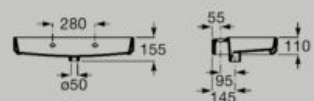

Wall-hung basin
550 x 430 mm
A327693..0

Hidden
Drain

Wall-hung basin
600 x 430 mm
A327694..0

Hidden
Drain

Wall-hung basin
800 x 430 mm
A327695..0

Hidden
Drain

Dimensions in mm. Replace (..) in the product reference with the code of the chosen finish: