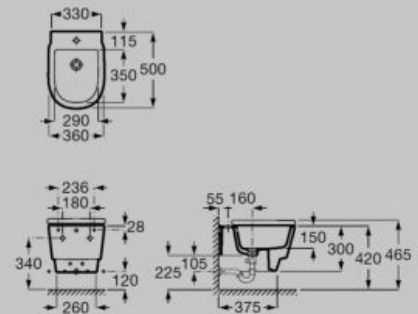

Soft-closing seat and cover
A801F02..2

4,5/3L
●●○ Roca Rimless® Soft Close Quick Release

Bidets

Wall-hung bidet
A357695..0

Soft-closing bidet lid
A806F02..2

Soft Close Hidden Fixation

Back to wall bidet
A357697..0