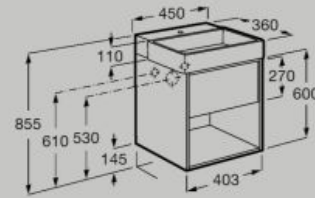

Soft Close Full Extraction Push to open

550 mm

Unik - base unit with one drawer, bottom shelf and basin
A852024...

Soft Close Full Extraction Push to open

600 mm

Unik - base unit with one drawer, bottom shelf and basin
A852025...