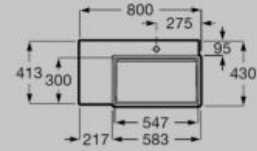

Wall-hung asymmetric right hand basin
800 x 430 mm
A327696..0