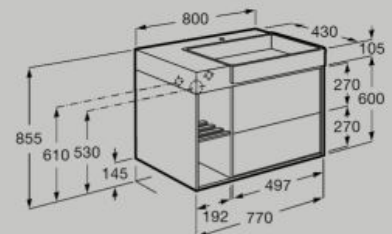

Soft Close   Full Extraction   Push to open

800 mm

Unik - Asymmetric base unit with two drawers, side shelves and basin on the right
A852027...