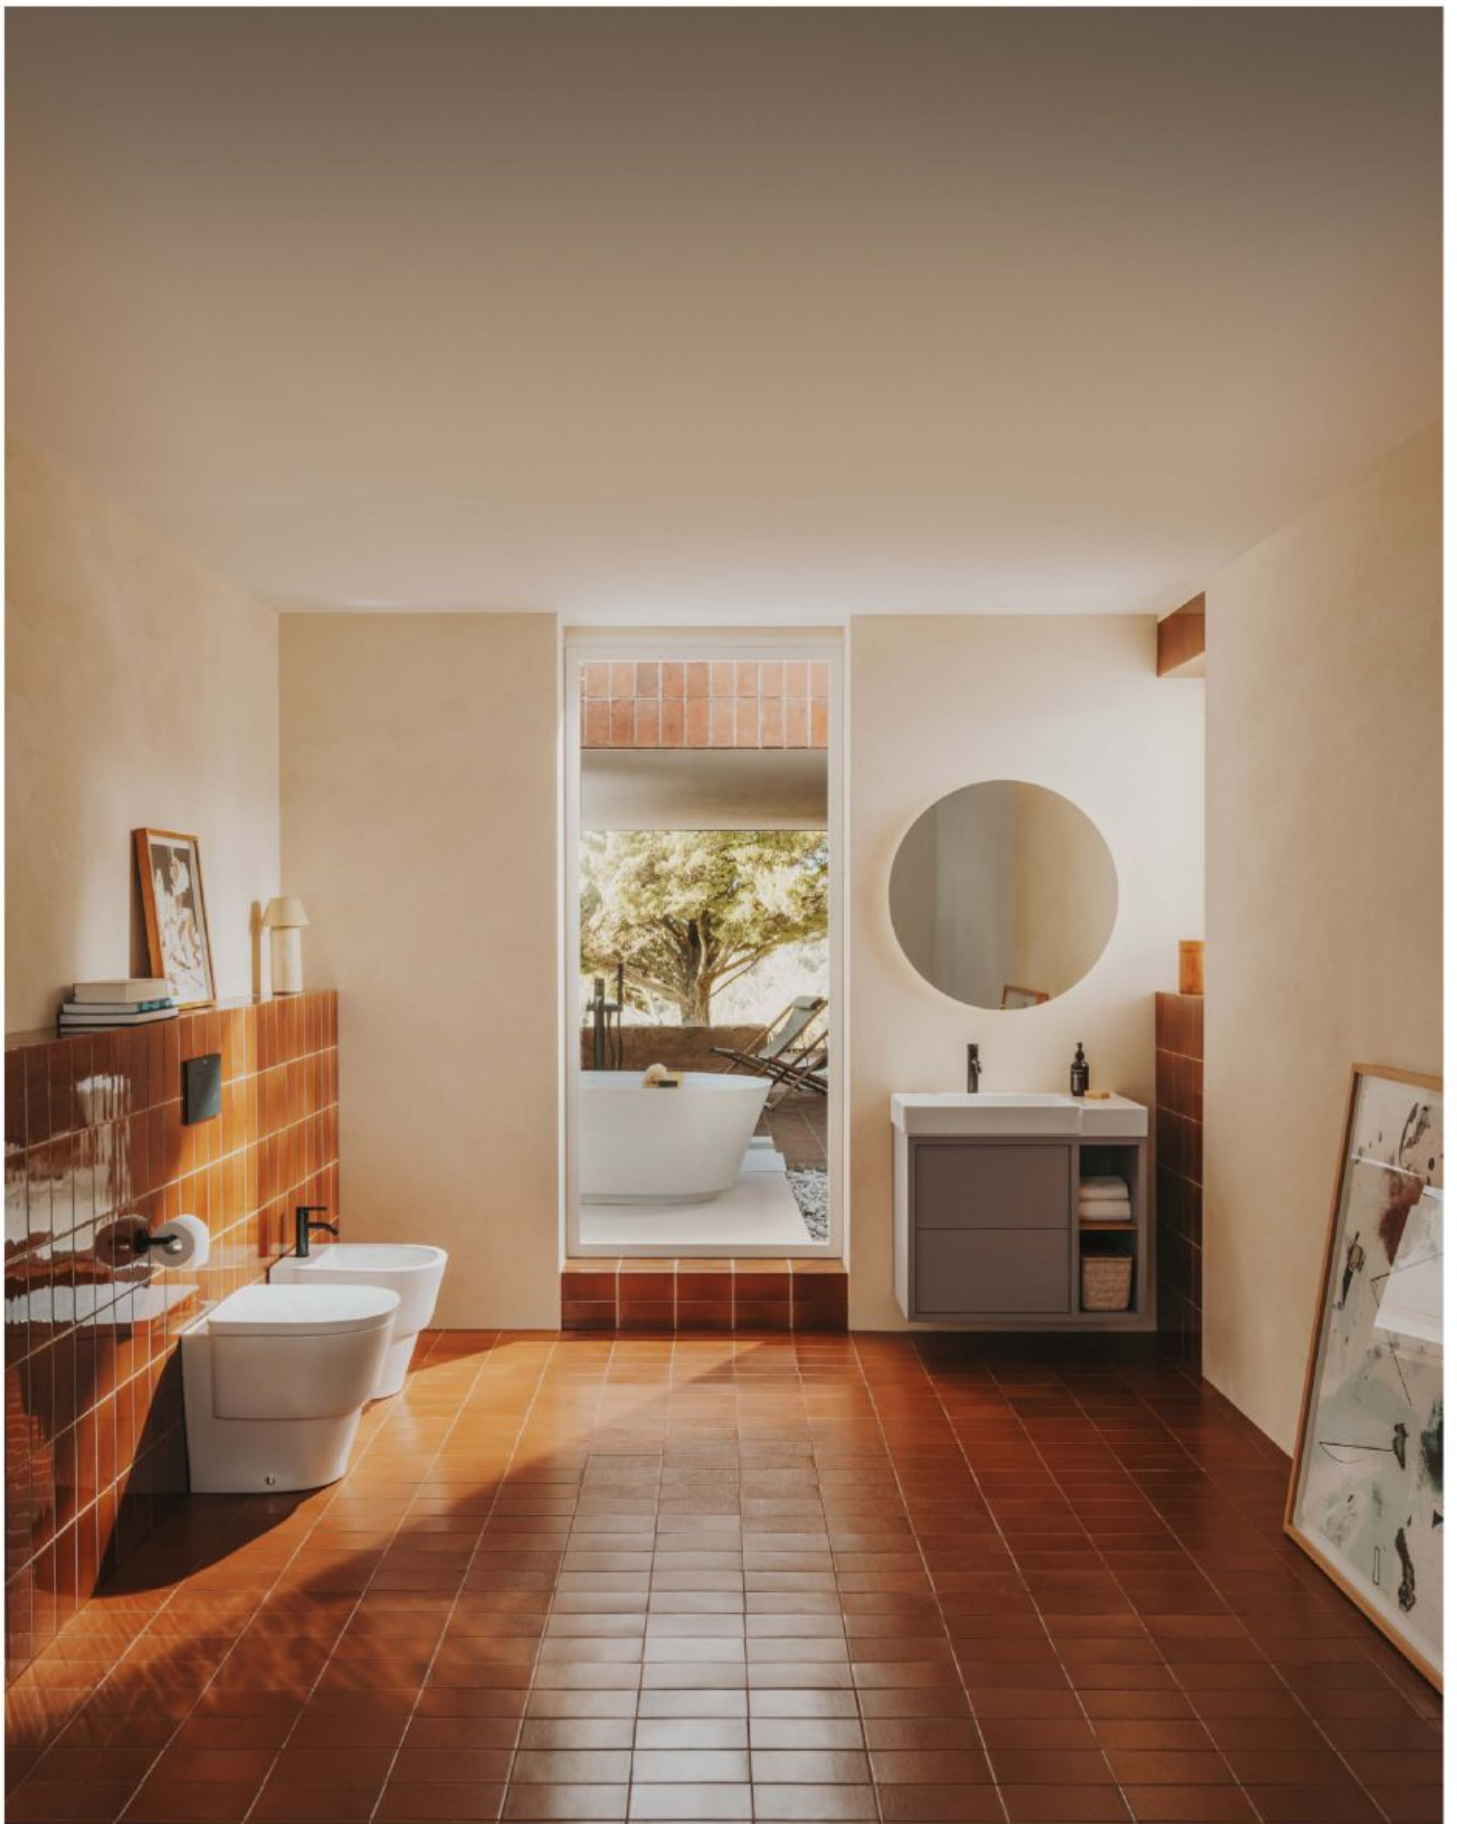

↑ Wall-hung basin with 2 tap holes, 1000 mm / Luna mirror / Oval freestanding bath with headrest and tray, 1700 x 750 mm / Ona faucets in matt black / Felt boxes with cork cover

Over countertop basins, 450 mm / Luna mirror / Wall-hung toilet / Wall-hung bidet / PL10 dual flush operating plate in matt white / Oval freestanding bath with headrest and tray, 1700 x 750 mm / Ona faucets in matt black / Felt boxes with cork cover

Oval freestanding bath with tray and LED strip light, 1700 x 750 mm / Large felt box with cork cover / Over countertop basin / Hotels Round soap dispenser in matt black

The curved back is gently arched and designed to be supportive and comfortable; the height adjustable headrest includes a small pillow made with a quick-dry and mildew resistant outdoor fabric.