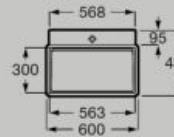

Hidden
Drain

Wall-hung basin
600 x 430 mm
A327694..0