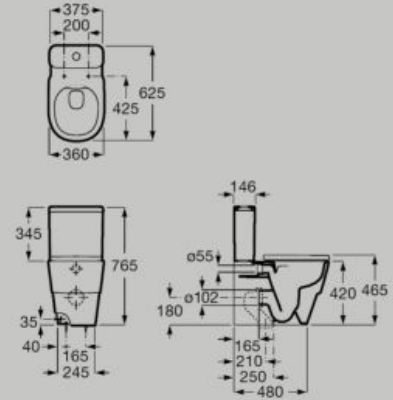

Back to wall close-coupled
Roca Rimless® WC with dual outlet
A342697..0

Dual flush 4,5/3L WC cistern
with bottom inlet
A341691..0

Soft-closing seat and cover
A801F02..2

4,5/3L
●●○ Roca Rimless® Soft Close Quick Release