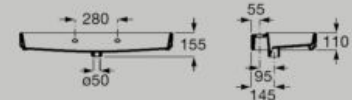

● 00 White ● 62 Matt White ● S0 Supraglaze®

Wall-hung asymmetric right hand basin
800 x 430 mm
A327696..0

Hidden
Drain

Wall-hung asymmetric left hand basin
800 x 430 mm
A327697..0

Hidden
Drain

Wall-hung basin with 1 tap hole
1000 x 430 mm
A327698..0