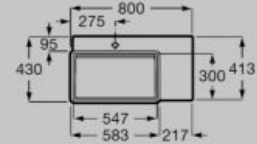

Hidden
Drain

Wall-hung asymmetric left hand basin
800 x 430 mm
A327697..0