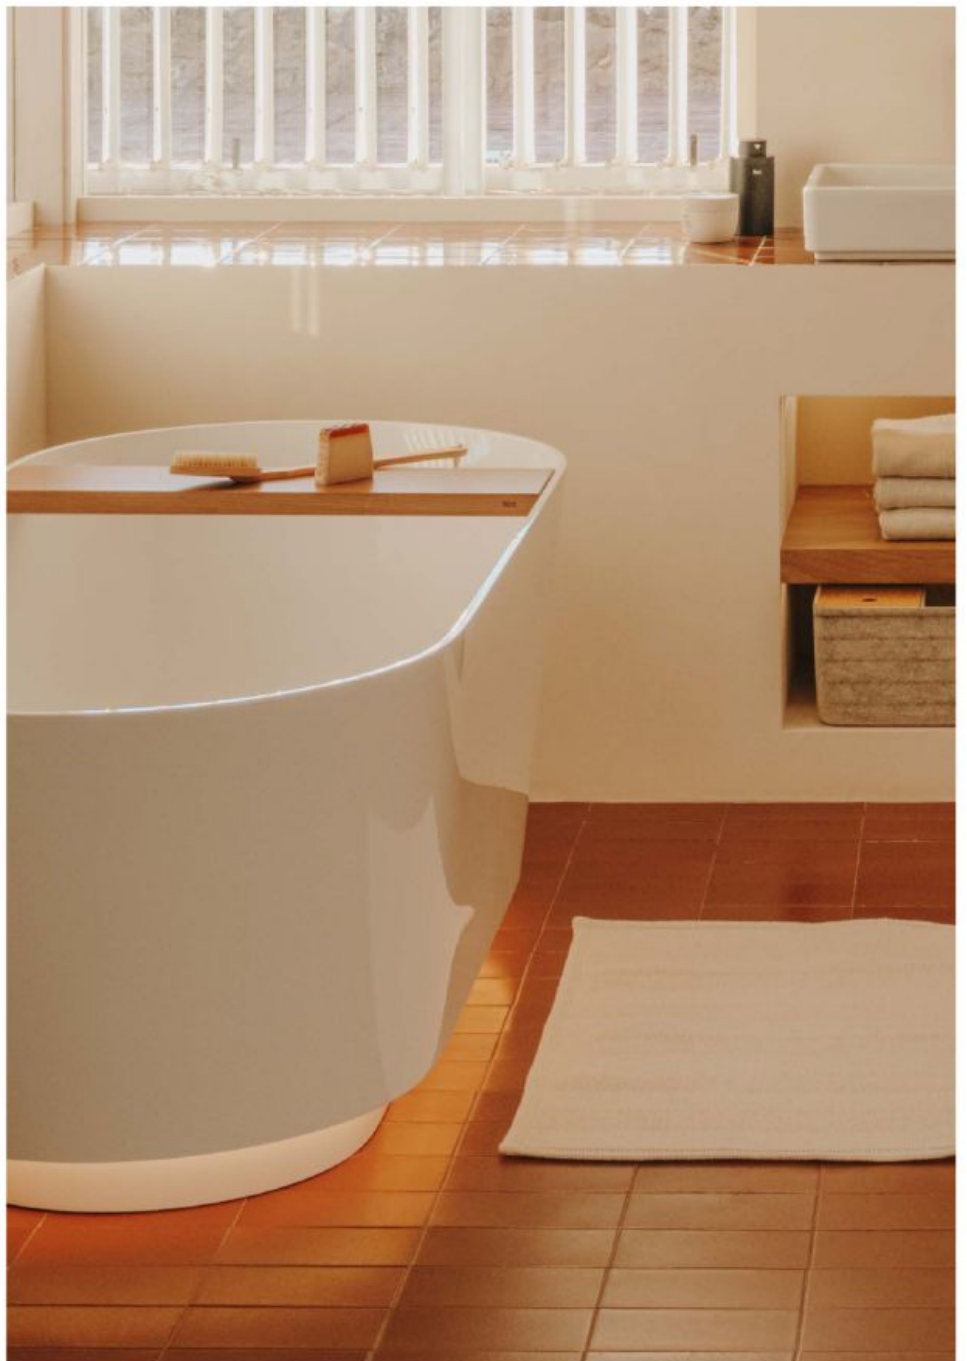

Roca

Baths

The Tura bathtub is at once voluminous and light, and its ergonomic design is meant for rest and relaxation. Its unique stacking shape is inspired by an architectural cantilever system, giving the impression that the bathtub is floating in space. It is made with Stonex[®], an innovative material that allows for very precise shapes along with thin and linear forms that made it possible to create a subtle edge along the rim of the bath to hold the wooden shelf in place.

Boca

Oval freestanding bath with tray, 1700 x 750 mm / Ona floorstanding faucet in matt black

The FSC® certified wood shelf is designed to fit into the edge of the bathtub in a very simple but perfectly flush way. A functional and aesthetic piece that complements the bathtub design while adding in a natural element into the bathroom space.

Oval freestanding bath with tray, 1700 x 750 mm / Ona floorstanding faucet in matt black

Oval freestanding bath with headrest and tray, 1700 x 750 mm / Ona faucet in matt black / Felt boxes with cork cover

Oval freestanding bath with tray and LED strip light, 1700 x 750 mm / Large felt box with cork cover / Over countertop basin / Hotels Round soap dispenser in matt black

The curved back is gently arched and designed to be supportive and comfortable; the height adjustable headrest includes a small pillow made with a quick-dry and mildew resistant outdoor fabric.