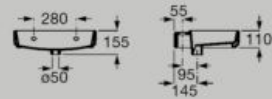

Hidden
Drain

Wall-hung basin
550 x 430 mm
A327693..0