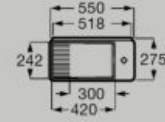

Basins

Wall-hung

Compact wall-hung basin
550 x 275 mm
A327692..0