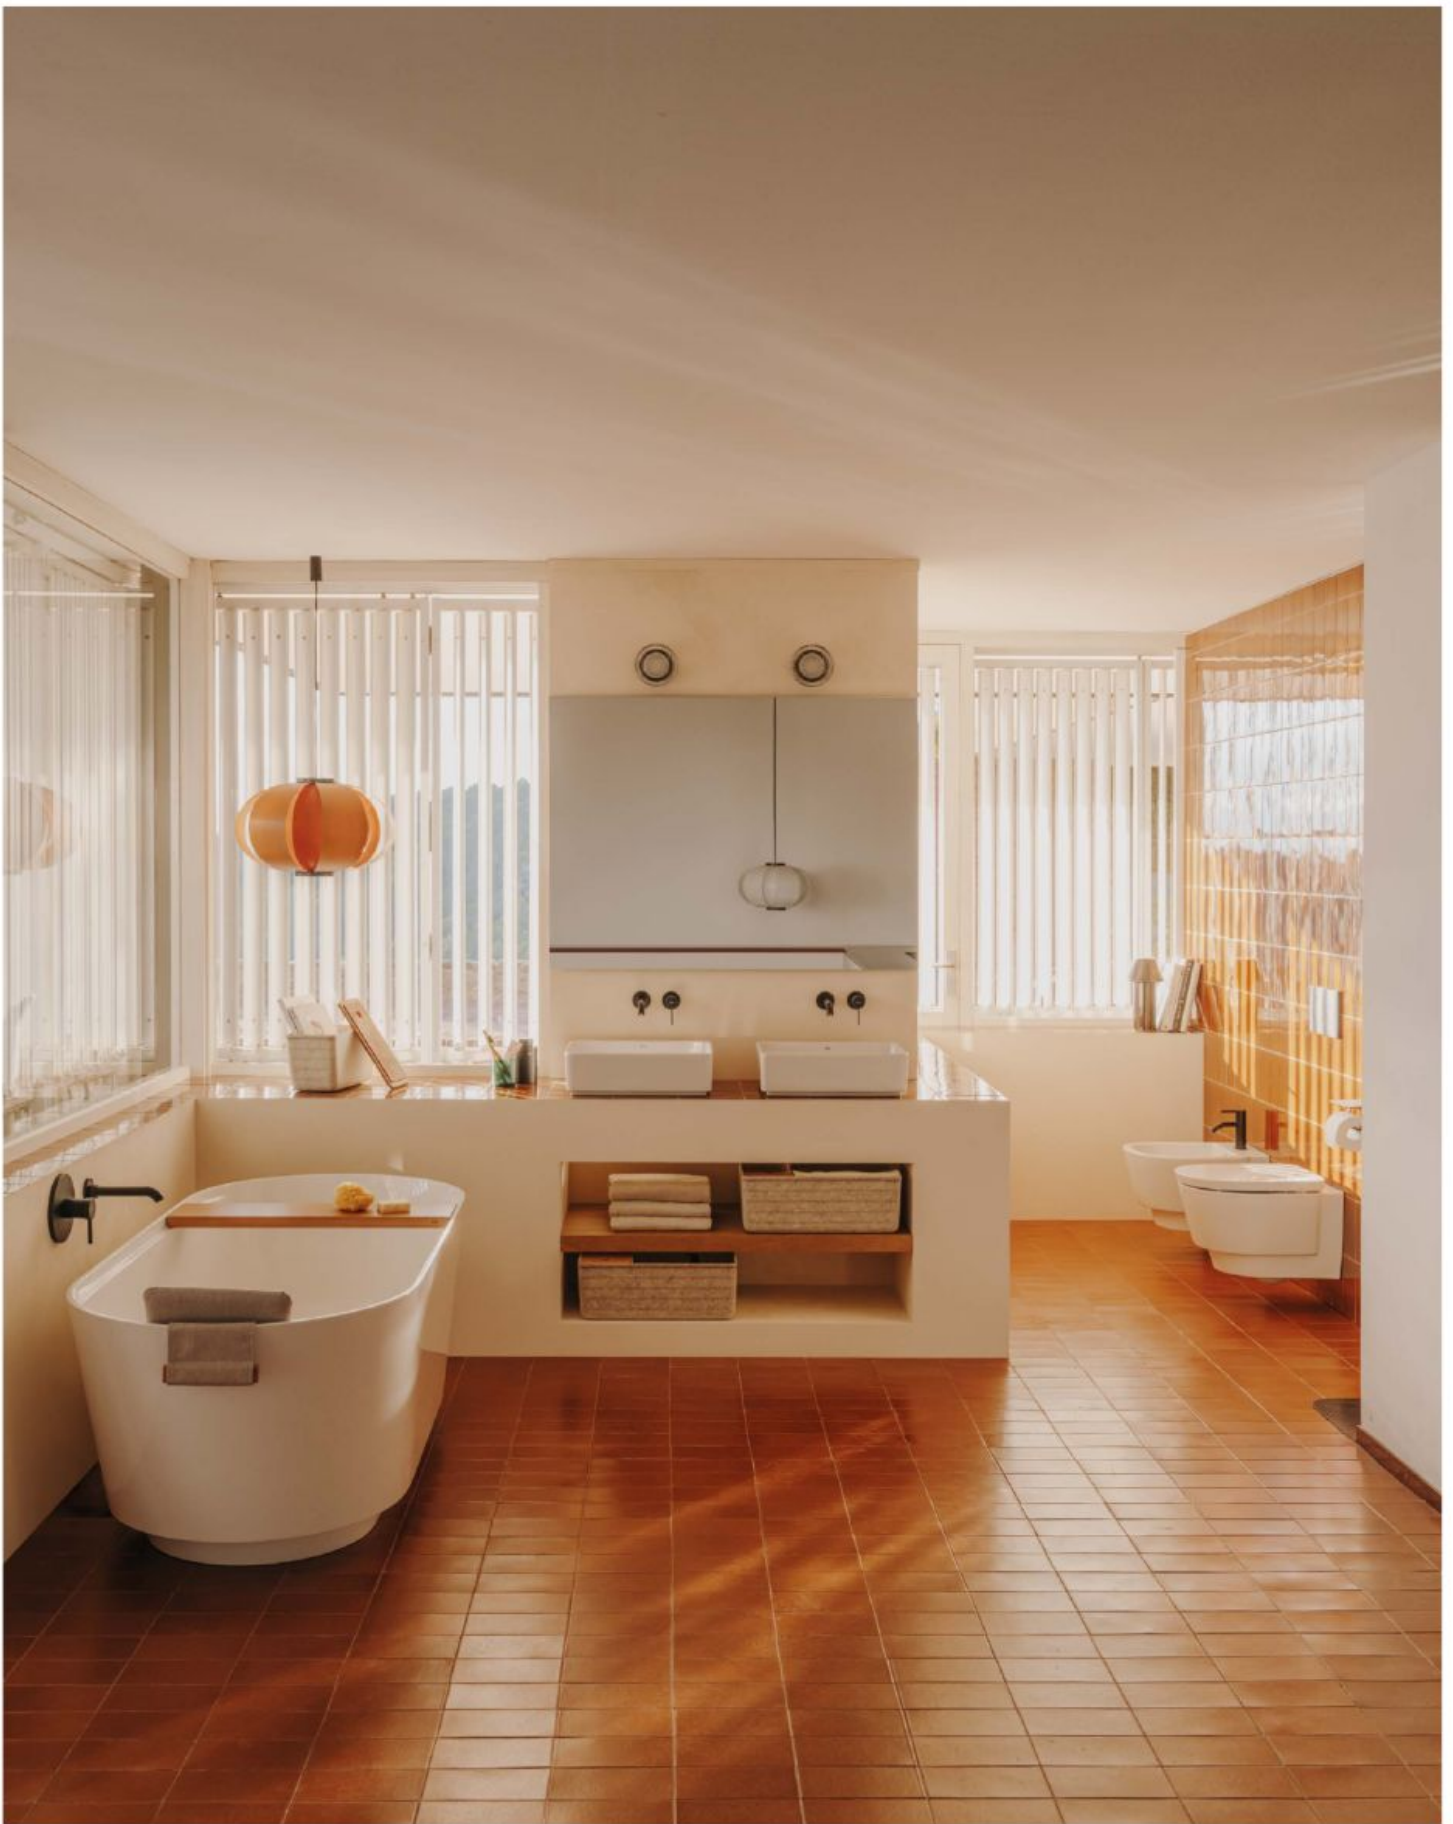

The Collection

Tura perfectly adapts to its surroundings whether it be a modernist apartment or a country house by the sea. Its timeless style, architectural forms combined with warm tones and textures open up the potential for inspired bathroom spaces that transcend the everyday and captivate the imagination.

↑ Wall-hung basin with 2 tap holes, 1000 mm / Luna mirror / Oval freestanding bath with headrest and tray, 1700 x 750 mm / Ona faucets in matt black / Felt boxes with cork cover

Over countertop basins, 450 mm / Luna mirror / Wall-hung toilet / Wall-hung bidet / PL10 dual flush operating plate in matt white / Oval freestanding bath with headrest and tray, 1700 x 750 mm / Ona faucets in matt black / Felt boxes with cork cover

Oval freestanding bath with tray and LED strip light, 1700 x 750 mm / Large felt box with cork cover / Over countertop basin / Hotels Round soap dispenser in matt black

The curved back is gently arched and designed to be supportive and comfortable; the height adjustable headrest includes a small pillow made with a quick-dry and mildew resistant outdoor fabric.