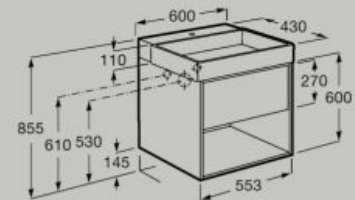

Soft Close Full Extraction Push to open

550 mm

Unik - base unit with one drawer, bottom shelf and basin
A852024...

Soft Close Full Extraction Push to open

600 mm

Unik - base unit with one drawer, bottom shelf and basin
A852025...