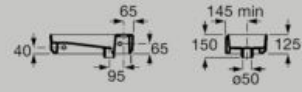

Basins

Wall-hung

Compact wall-hung basin
550 x 275 mm
A327692..0