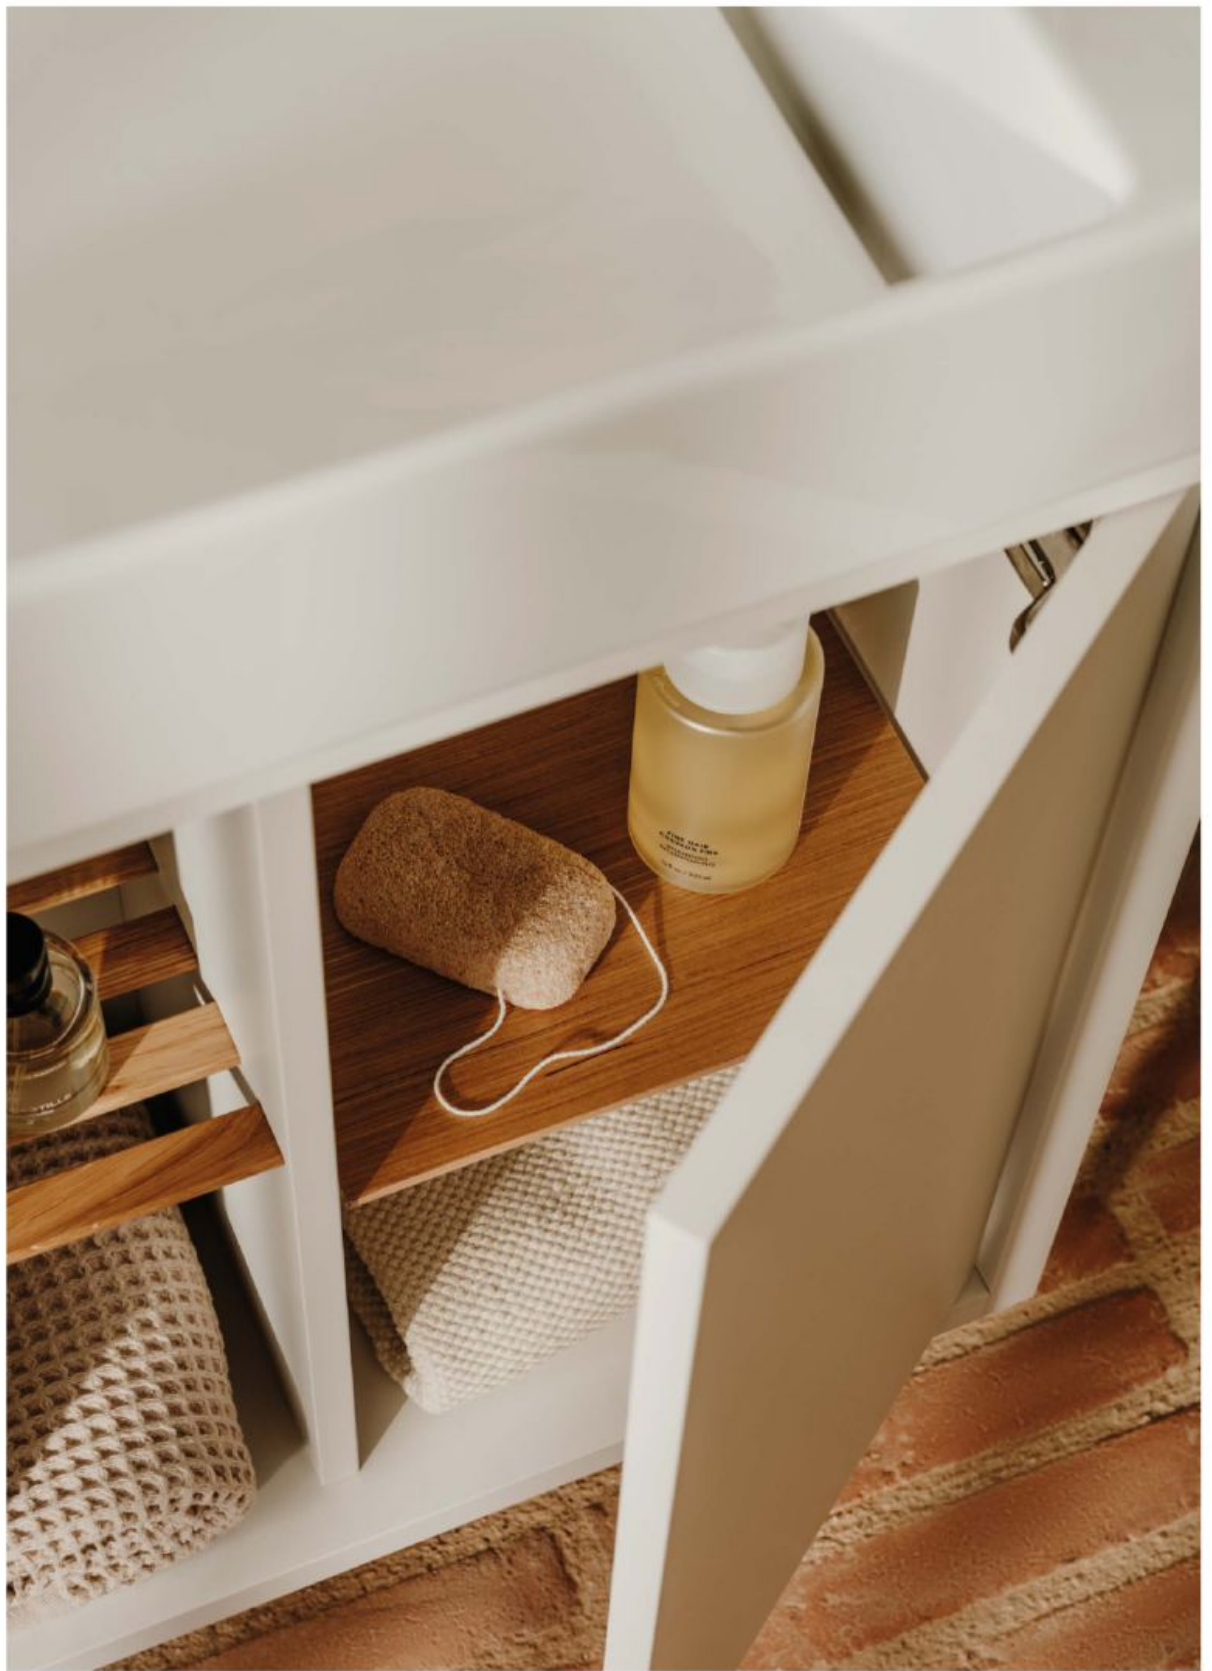

Compact unik base unit with one door in off-white, with side shelves and basin, 550 mm / Luna mirror / Nu faucet in chrome / Hotels Round hook in chrome