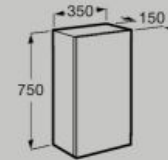

● 558 Off-white ● 559 Light Noble Grey ● 560 Light Terracotta

1000 mm

Unik - base unit with two drawers,
centered basin and two tap holes
A852036...

Soft Close Full Extraction Push to open

750 x 350 mm

Delta top unit with door
A857637...