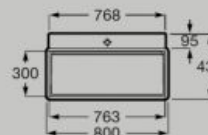

Wall-hung basin
550 x 430 mm
A327693..0

Hidden
Drain

Wall-hung basin
600 x 430 mm
A327694..0

Hidden
Drain

Wall-hung basin
800 x 430 mm
A327695..0

Hidden
Drain

Dimensions in mm. Replace (..) in the product reference with the code of the chosen finish: