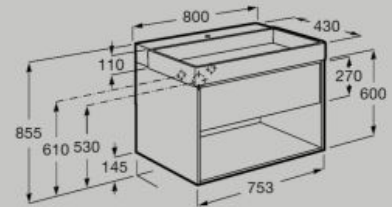

Soft Close Full Extraction Push to open

800 mm

Unik - base unit with one drawer, bottom shelf and centered basin
A852030...

Soft Close Full Extraction Push to open

800 mm

Unik - base unit with two drawers and basin
A852033...