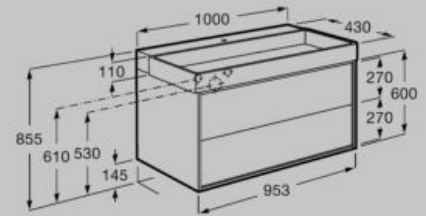

Unik - base unit with one drawer, bottom shelf, centered basin and one tap hole
A852037...

Soft Close Full Extraction Push to open

1000 mm

Unik - base unit with two drawers, centered basin and one tap hole
A852035...