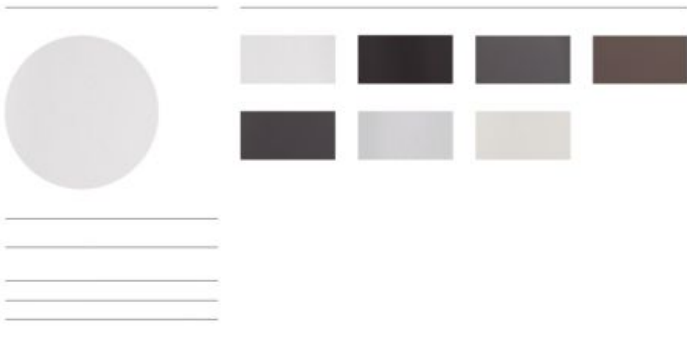

Pyros

Shower trays with sand texture

A new design with integrated compact drain to make the most of the shower surface.

Sand texture

Finishes

10 White	40 Black	64 Onyx	OC Coffee
20 Slate	63 Pearl	65 Beige	

Features

- Fast flow and compact drain with Stonex® cover
- Antibacterial
- Extraslim (min. 24/max. 34 mm)
- Antislip
- Cut to size

14

Stonex®

Shower trays / Pyros

15