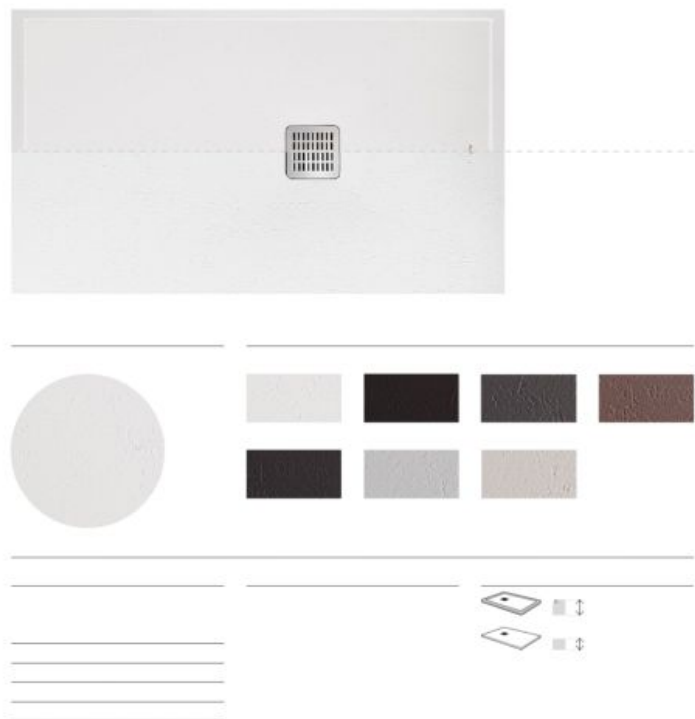

Shower trays with slate texture

Innovation and adaptability are the keys of a shower tray that fits in any bathroom style.

With frame

Without frame

Slate texture	Finishes			
	10 White	40 Black	64 Onyx	OC Coffee
	20 Slate	63 Pearl	65 Beige	

Features

Terran shower trays can be installed either with frame, prioritizing minimalist aesthetics and reduced height, or without frame, opting for greater depth.

Extraslim
Antislip
Cut to size
King and Extra King size

New King-size and Extra King-size dimensions up to 2.00 x 1.40 metres to adapt to any bathroom space.

These formats feature a new ingredient in their formulation derived from rice husk that lightens the shower tray by up to 38%, making its transport and installation easier.

This new component makes the Stonex® formulation more sustainable, recycling natural waste and reducing CO₂ emissions.

With frame
41/38/36 mm

Without frame
31/28/26 mm

Stonex®