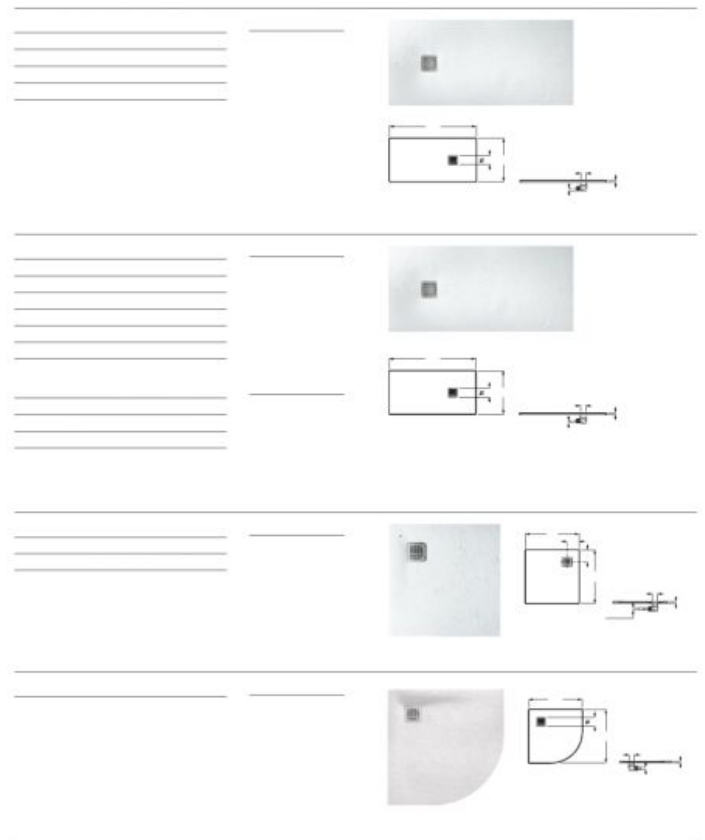

Width (B) 750 mm. Shower tray without frame.	A	C
API017082EE01.0	1800	31
API016402EE01.0	1600	31
API015782EE01.0	1400	31
API014802EE01.0	1200	28
API013E82EE01.0	1000	26

Width (B) 700 mm. Shower tray without frame.	A	C
API017082BC01.0	1800	31
API016442BC01.0	1700	31
API016402BC01.0	1600	31
API015DC2BC01.0	1500	31
API015782BC01.0	1400	31
API0148032001.0	1200	28
API013E82BC01.0	1000	26

shower trays with frame		shower trays frameless	
A	B	A	B
1000	3	1000	2
1200	3	1200	2
1400	41	1400	31
1600	41	1600	31
1800	41	1800	31

Width (B) 700 mm. Shower tray with 4 frames.	A	C
API026402BC41.0	1600	41
API025782BC41.0	1400	41
API024B02BC41.0	1200	38
API023E82BC41.0	1000	36

Width (A) 1000/900/800 mm.	A	C
API033E83E801.0	1000	31
API0338438401.0	900	28
API0332032001.0	800	26

shower trays with frame		shower trays frameless	
A	B	A	B
1000	3	1000	2
1200	3	1200	2
1400	41	1400	31
1600	41	1600	31
1800	41	1800	31

API0538438401.0	900 x 900 x 28 mm (R550)	A	C
API0532032001.0	800 x 800 x 28 mm (R550)	900	28
		800	28