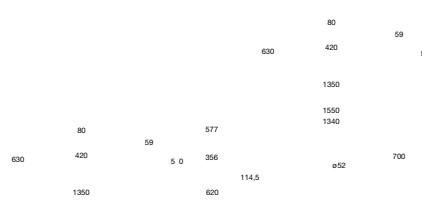

Finishes

OO White OP Pearl
OB Onyx OC Beige
OC Coffee