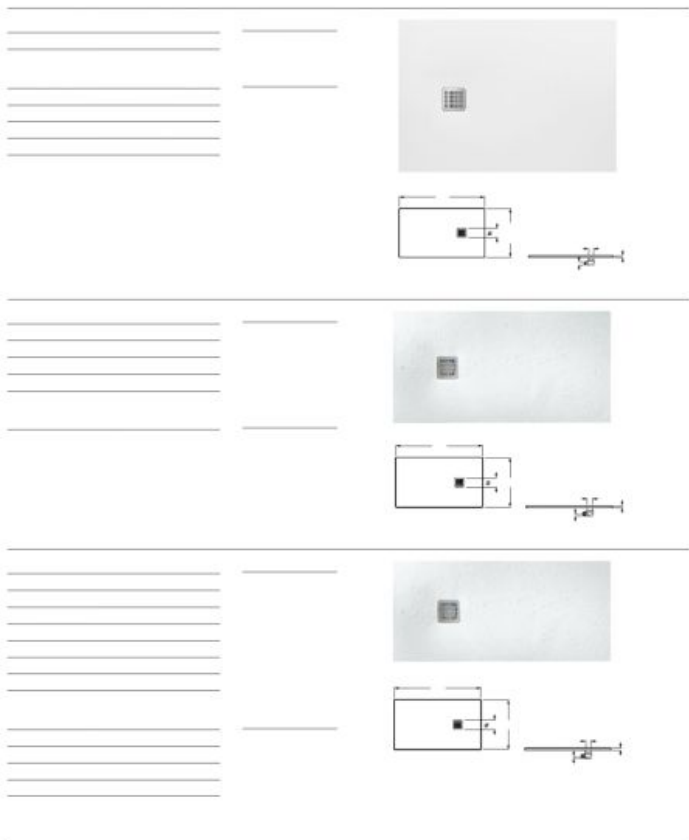

Width (B) 1400 mm. Shower tray without frame.	A	C
API017D057801.0	2000	33,5
API0164057801.0	1600	31,6

Width (B) 1000 mm. Shower tray without frame.	A	C
API017D03E801.0	2000	31
API017083E801.0	1800	31
API016403E801.0	1600	31
API015783E801.0	1400	31
API015783E801.0	1400	31
API014803E801.0	1200	31

Width (B) 900 mm. Shower tray without frame.	A	C
API0170838401.0	1800	31
API0164038401.0	1600	31
API0157838401.0	1400	31
API0148038401.0	1200	28
API013E838401.0	1000	26

Width (B) 900 mm. Shower tray with 4 frames.	A	C
API024B038441.0	1200	38

Width (B) 800 mm. Shower tray without frame.	A	C
API017D032001.0	2000	31
API0170832001.0	1800	31
API0164432001.0	1700	31
API0164032001.0	1600	31
API015DC32001.0	1500	31
API0157832001.0	1400	31
API0148032001.0	1200	28
API013E832001.0	1000	26

Width (B) 800 mm. Shower tray with 4 frames.	A	C
API0270832041.0	1800	41
API0264032041.0	1600	41
API0257832041.0	1400	41
API024B032041.0	1200	38
API023E832041.0	1000	36