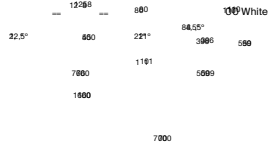

Ona

Balanced lines define a bathtub with an organic design and a practical shelf for toiletries.

Corner	A248629000 (left) 1600 x 700 mm	A248638000 (right) 1600 x 700 mm	Features Finish in glossy white combined with click-clack waste in chrome Integrated overflow Centered drain

Finishes