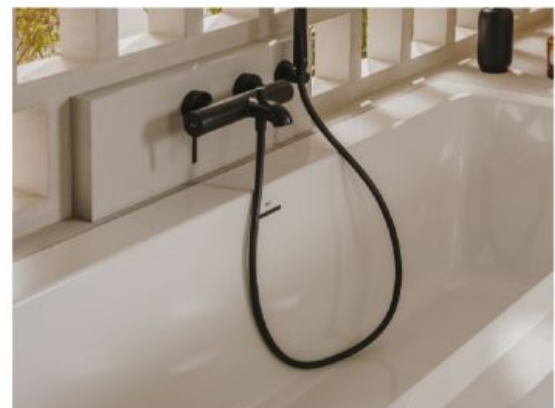

Raina

The widest bath in Stonex, with a width of 800 mm, in an oval design with Centered drain.

A248466.0
1600 x 800 mm

Features
Two-tone option: outer finish of choice and inner finish in glossy white
Integrated overflow
Centered drain

Finishes

OO White   OP Pearl
OB Ornyx   OC Beige

OC Coffee

Ona

Balanced lines define a bathtub with an organic design and a practical shelf for toiletries.

Drop-in

A248630.0
1700 x 750 x 450 mm

A248631.0
1700 x 700 x 450 mm

Features
Finish in glossy white combined with click-clack waste in chrome
Integrated overflow
Centered drain

Finishes

OO White