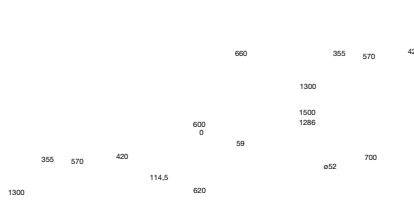

Maui round

Compact bath with rounded lines and one slightly higher end.

A248499.0
1500 x 700 mm

Features
Two-tone option: outer finish of choice and inner finish in glossy white
Integrated overflow
Lateral drain

Finishes

OO White OP Pearl
OB Onyx OC Beige
OC Coffee