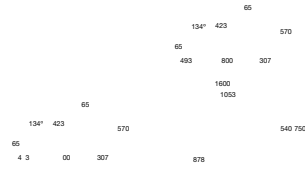

Finishes

1 00
00 White OP Pearl

40 750

78 OB Onyx OC Beige

OC Coffee