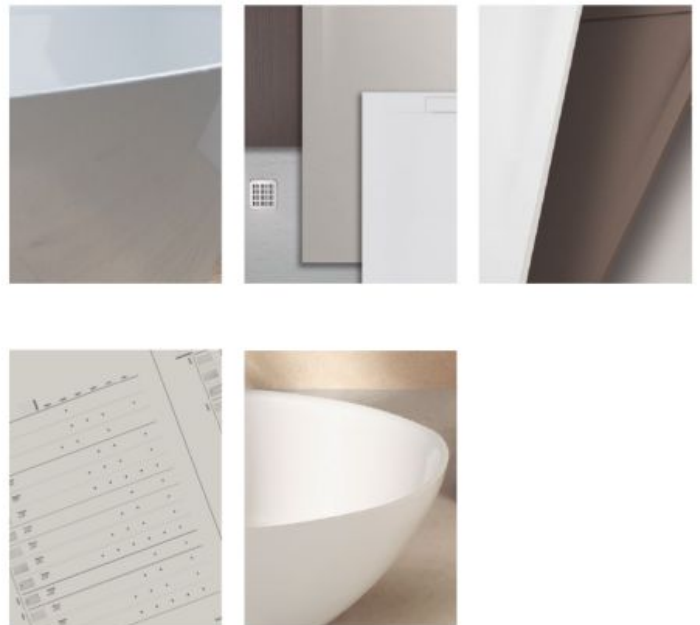

Index

Founded in 1917 in Gavà (Spain), near Barcelona, Roca is widely recognised as a global benchmark for the design and manufacture of contemporary bathroom products. At the heart of our business is the desire to develop beautiful and functional bathrooms that contribute to better standards of living.

We believe in simplicity, especially when it comes to bathroom furniture. Our designs are instinctive and intentional. By focusing on what's important, we recognise the beauty in the everyday. Drawing on the knowledge and expertise of our global network, as well as over 100 years of experience in the sector, we develop innovative and sustainable solutions that promise to refine your bathroom while bringing comfort and simplicity to your daily routine.

The key to our consistent growth and progressive internationalisation is our close relationship with professionals across the industry. By listening and responding to the evolving needs of society, Roca has become an established manufacturer with 77 production plants across five continents.

Stonex® 4 Shower trays 8 Stonex® cut-to-size option 28

Quick guide 30 Baths 32