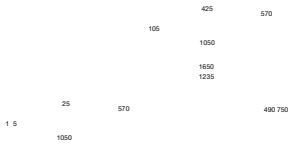

Ariane

The largest Stonex® bath, with a length of 165 cm, in a symmetrical oval shape for greater comfort.

A248617.0
1650 x 750 mm

Features

Two-tone option: outer finish of choice and inner finish in glossy white
Centered drain
Integrated overflow

Finishes

1650
00 White OP Pearl

90 750

OB Onyx OC Beige

OC Coffee