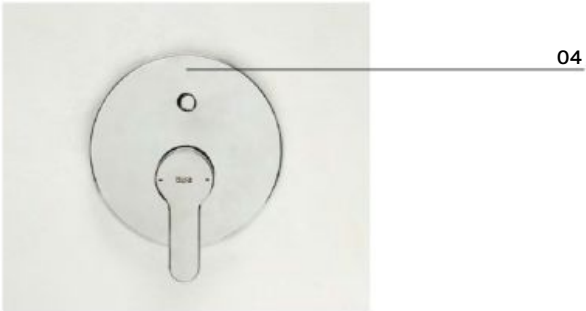

↑ Wall-mounted bath-shower mixer
in matt black / Stella shower hand.

← Built-in 2-ways bath-shower mixer
in matt black.

Features

01

02

03

04

Features