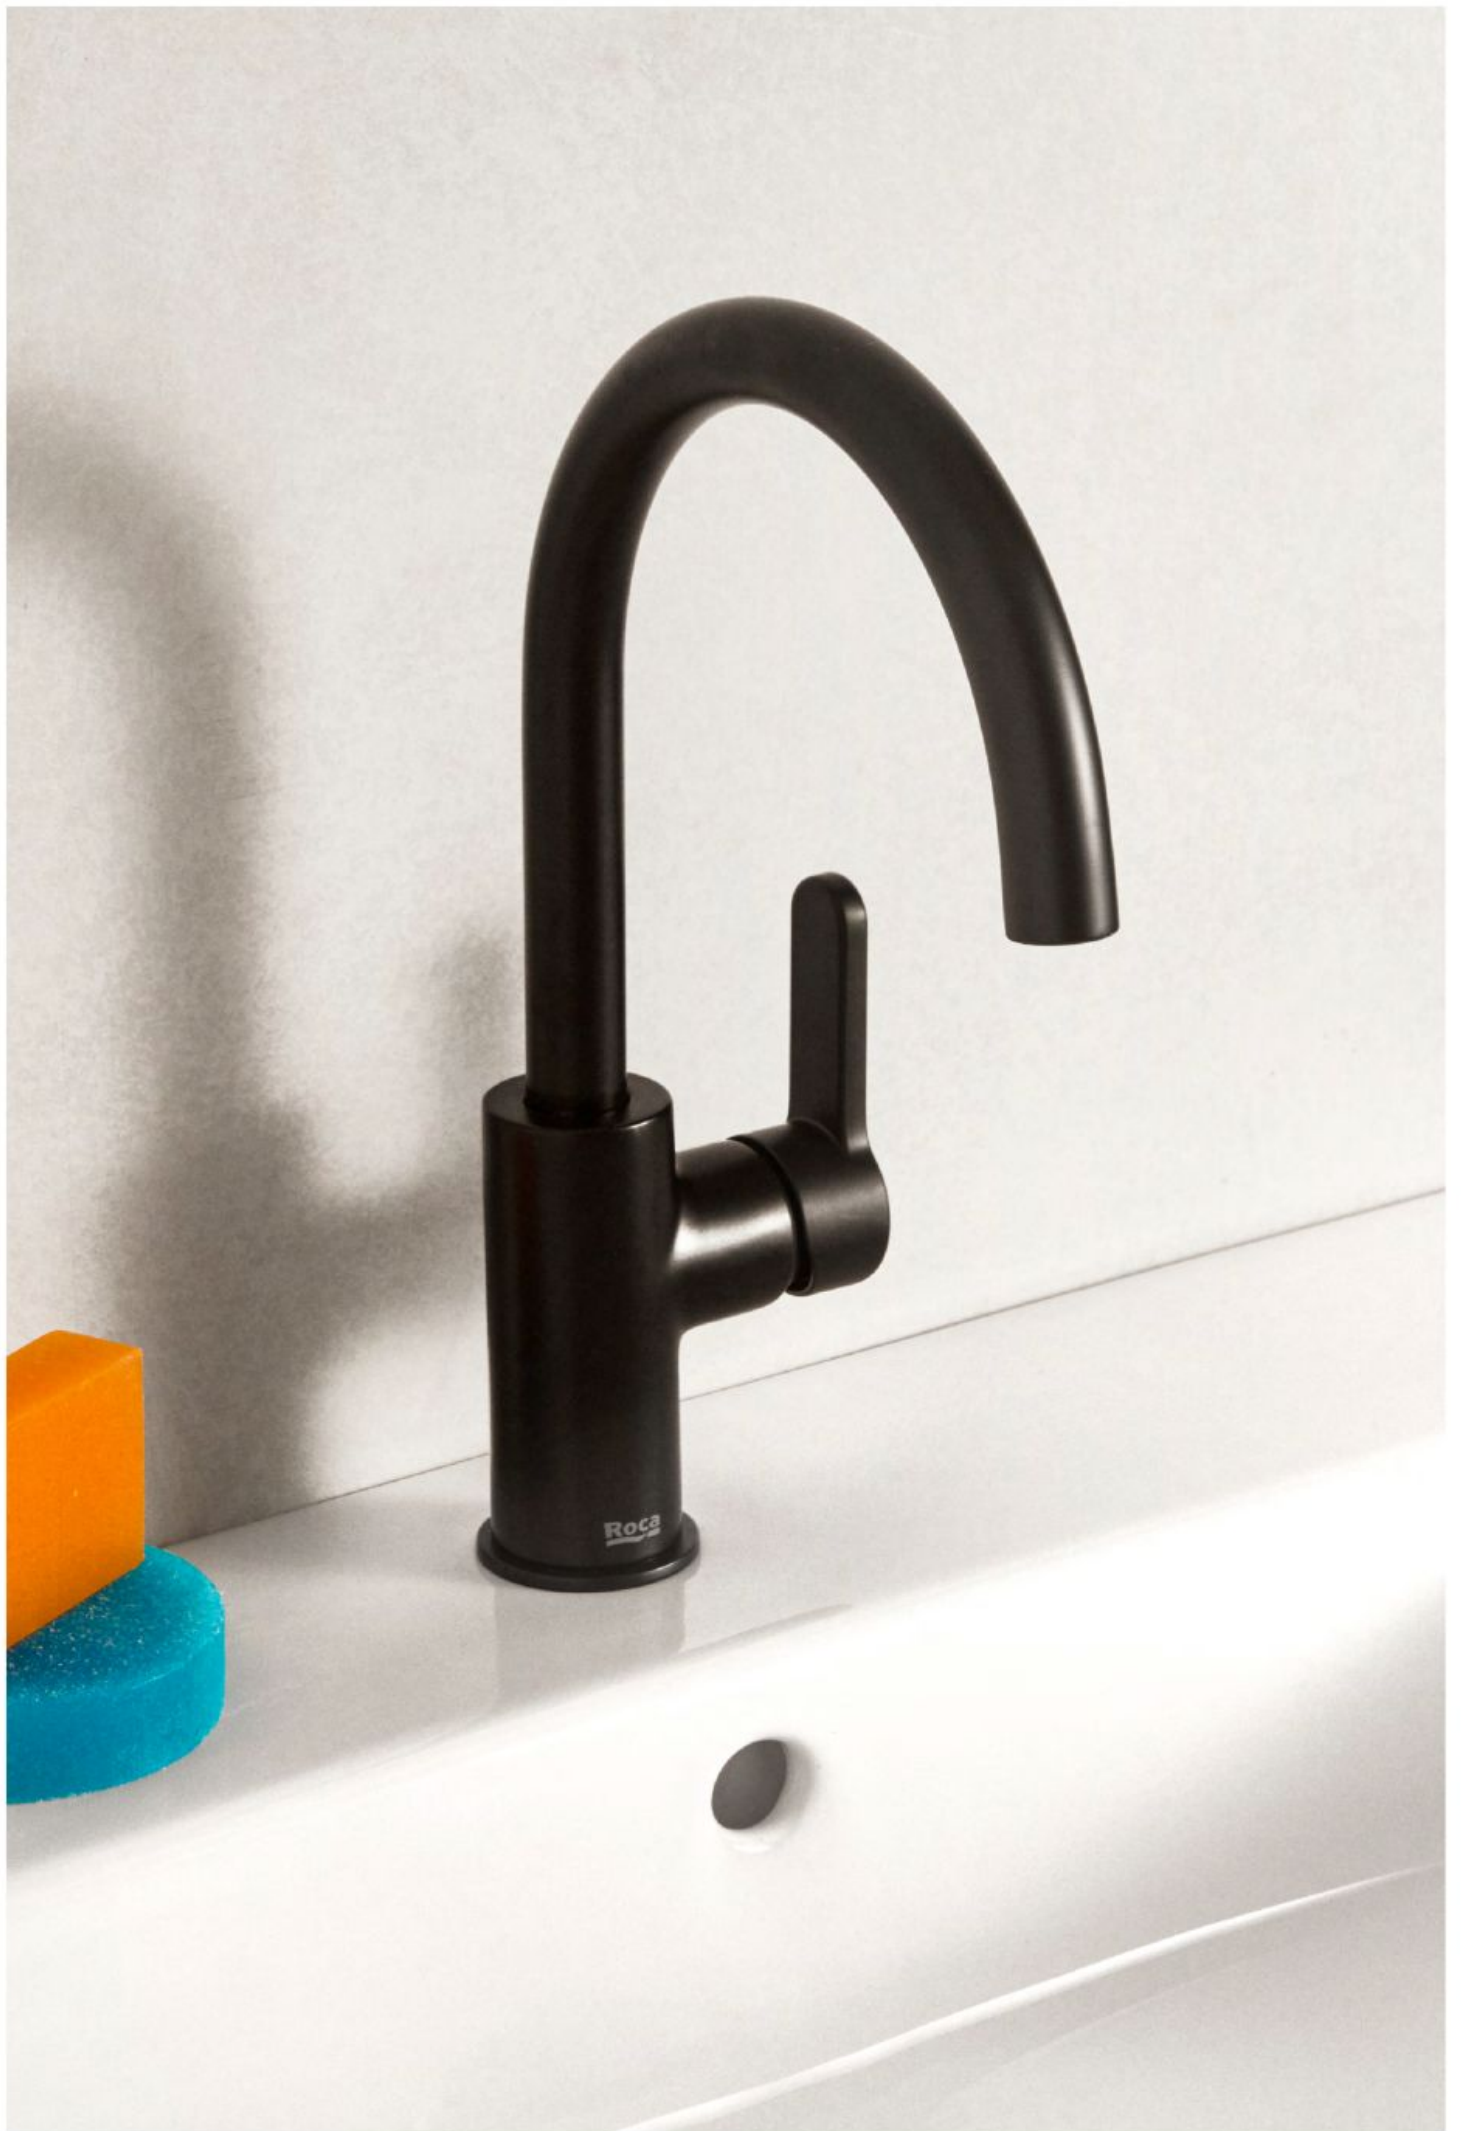

L20 Round

Modern Design for the Next Generation

Soft Curves With Smart Design.

Reimagined in form and lighter in expression, the L20 Round collection is a perfect match for the contemporary person with an ever-evolving lifestyle. It combines the practicality of an ergonomic handle and precise water control with a unique, rounded silhouette.

The Collection

2 Basin Faucets

8

Bath & Shower Faucets

12 Bidet Faucets

16

The Collection

The L20 Round collection redefines modern design for a new generation. Beyond its minimalist aesthetic, the collection's performance, convenience and wide range of applications make it a versatile choice for any space.

Everyday Comfort

Engineered for Long-Term Performance

Usability, quality and sustainability all play a crucial role in the development of a collection. To meet the demands of everyday use, L20 Round has been engineered with long-term, reliable performance in mind. Each faucet has been tested for over one million opening and closing movements, prioritising smooth operation and durability even in high-use environments.

↓ Basin mixer with side handle, in matt black.

A Versatile Range of Solutions

L20 Round offers a variety of solutions to fit different layouts and needs. From multiple basin and bidet faucets to wall-mounted and built-in bath and shower pieces, the collection shares a consistent visual language across the entire bathroom.