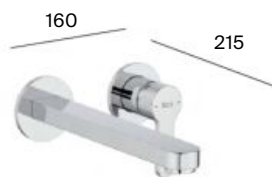

Basin Faucets

The collection's deck-mounted and smooth body format comes in sizes ranging from small to XL, along with an L-size side handle option. Easily adaptable to various basin types, the built-in two-hole model expands possibilities even more, creating a clean and sophisticated look.

Basin mixer with smooth body and flexible supply hoses. Cold Start.

A5A349H..0

L-Size

Basin mixer with side handle, smooth body and flexible supply hoses. Cold Start.

A5A4A9H..0

Built-in

Built-in basin mixer. Waste not included. To be completed with built-in body A525233403.

A5A359H..0

Dimensions in mm. Replace (..) in the product reference with the code of the chosen finish.

● CO Chrome* ● NB Matt Black ○ BO Matt White

*Basin mixers with pop-up waste are only available in chrome.