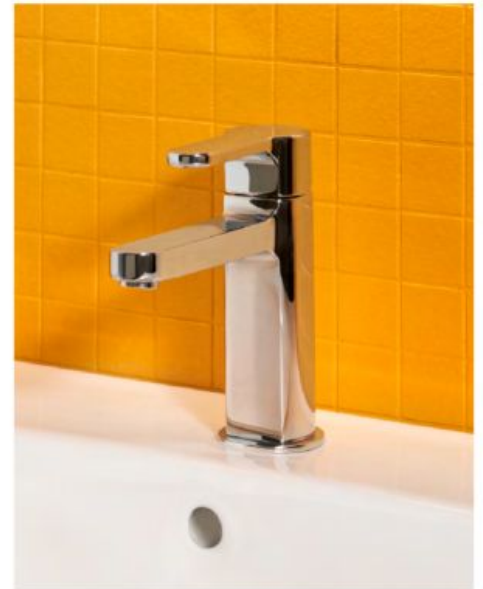

L20 Round

Modern Design for the Next Generation

Soft Curves With Smart Design.

Reimagined in form and lighter in expression, the L20 Round collection is a perfect match for the contemporary person with an ever-evolving lifestyle. It combines the practicality of an ergonomic handle and precise water control with a unique, rounded silhouette.

The Collection

2 Basin Faucets

8

Bath & Shower Faucets

12 Bidet Faucets

16

The Collection

The L20 Round collection redefines modern design for a new generation. Beyond its minimalist aesthetic, the collection's performance, convenience and wide range of applications make it a versatile choice for any space.

↓ Basin mixer with side handle, in matt black.

A Versatile Range of Solutions

L20 Round offers a variety of solutions to fit different layouts and needs. From multiple basin and bidet faucets to wall-mounted and built-in bath and shower pieces, the collection shares a consistent visual language across the entire bathroom.

Basin Faucets

The collection's deck-mounted and smooth body format comes in sizes ranging from small to XL, along with an L-size side handle option. Easily adaptable to various basin types, the built-in two-hole model expands possibilities even more, creating a clean and sophisticated look.