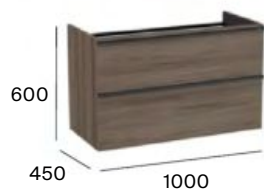

Base unit with one drawer

A858030... 1000 mm

Base unit with one drawer

A858031... 1200 mm

2 drawers

Base unit with two drawers

A858032...* 400 mm

Base unit with two drawers

A858033... 600 mm

Base unit with two drawers

A858034... 800 mm

Base unit with two drawers

A858035... 1000 mm

Base unit with two drawers

A858036... 1200 mm

Dimensions in mm. Replace (.) in the product reference with the code of the chosen finish.