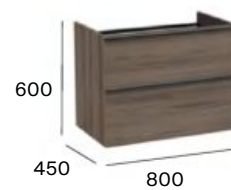

Base unit with one drawer

A858030... 1000 mm

Base unit with one drawer

A858031... 1200 mm

2 drawers

Base unit with two drawers

A858032...* 400 mm

Base unit with two drawers

A858033... 600 mm

Base unit with two drawers

A858034... 800 mm

Base unit with two drawers

A858035... 1000 mm

Base unit with two drawers

A858036... 1200 mm

Dimensions in mm. Replace (.) in the product reference with the code of the chosen finish.