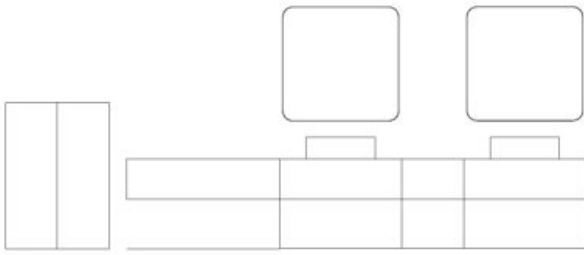

1. Select a base unit for basin or countertop

2x Base unit with two drawer

A858033509	600 mm	Matt White

2. Add extra auxiliary units for customization

1x Auxiliary side unit with one drawer

A858030502	1000 mm	Matt White

1x Auxiliary side open unit with two shelves

A858045509	400 mm	Matt White

3. Choose basin and countertop

2x Ona over countertop basin

A327691000	450 mm	White

1x Countertop

A858075509	1600 mm	Matt White

4. Add handles and countertop supports

4x Metal handle

A817071485	800 mm	Matt Black

1x Metal handle

A817073485	1000 mm	Matt Black

2x Countertop support

A817059485	800 mm	Matt Black

1x Countertop support

A817060485	1000 mm	Matt Black

5. Add auxiliary cabinets and accessories

1x Lower auxiliary shelf

A858051509	1000 mm	Matt White

1x Lower cabinet with two doors

A858049509	700 mm	Matt White

2x Luna Ambient

A812396000	600 mm