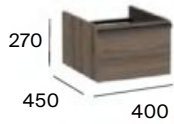

Base units

1 drawer

Base unit with one drawer

A858027...* 400 mm