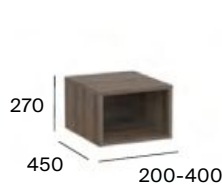

400 mm

Auxiliary side unit with two drawers

A858041... 600 mm

Auxiliary side unit with two drawers

A858042... 800 mm

1 door

Auxiliary side unit with one door

A858043... 400 mm

Open shelves*

*Customizable by configurator between 200 and 400 mm

Auxiliary side open unit with one shelf

A858044... 200-400 mm

Auxiliary side open unit with with two shelves

A858045... 200-400 mm

Dimensions in mm. Replace (.) in the product reference with the code of the chosen finish.