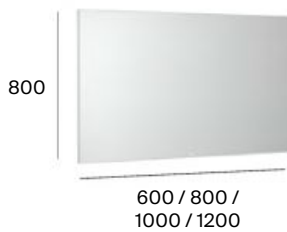

Drawer organizer

A817068592 170 mm

A817069592 270 mm

Luna Ambient

Round mirror with perimetral LED lighting

A812400000 ø600 mm

A812401000 ø800 mm

A812402000 ø1000 mm