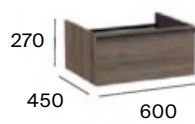

Base unit with one drawer

A858028... 600 mm