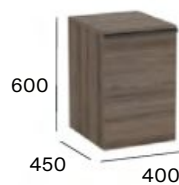

400 mm

Auxiliary side unit with two drawers

A858041... 600 mm

Auxiliary side unit with two drawers

A858042... 800 mm

1 door

Auxiliary side unit with one door

A858043... 400 mm

Open shelves*

*Customizable by configurator between 200 and 400 mm

Auxiliary side open unit with one shelf

A858044... 200-400 mm

Auxiliary side open unit with with two shelves

A858045... 200-400 mm

Dimensions in mm. Replace (.) in the product reference with the code of the chosen finish.