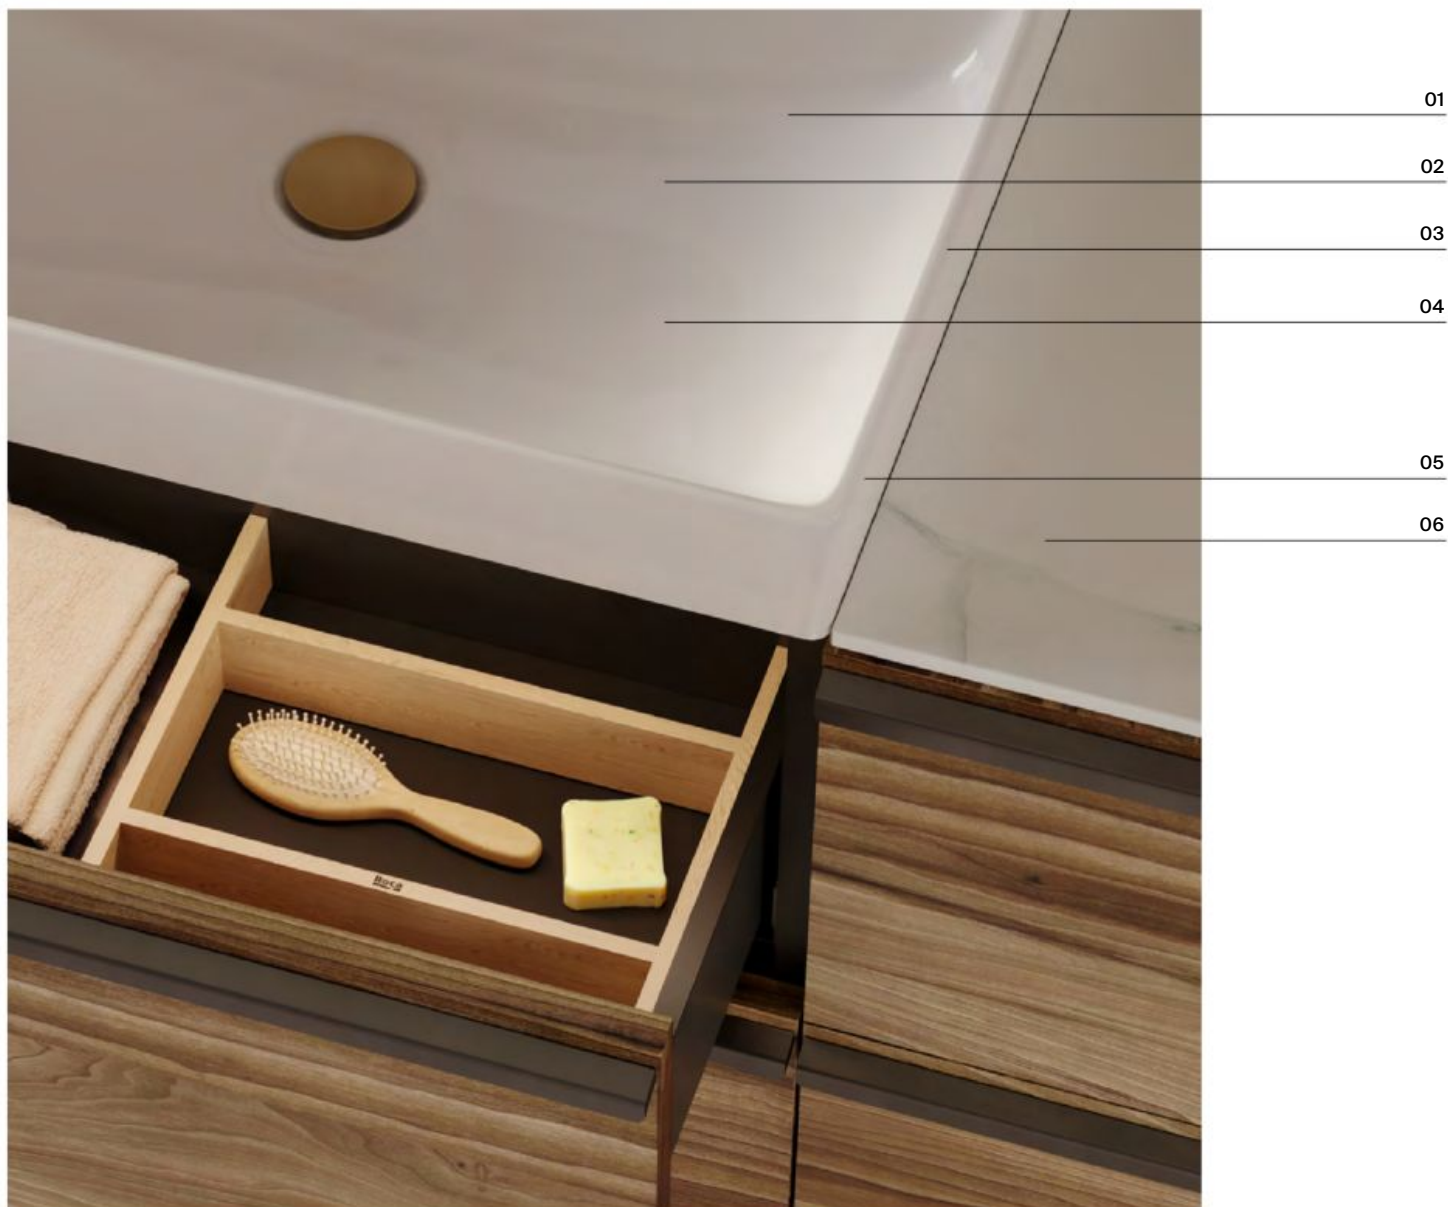

3. Choose basin and countertop

MDF wood-effect or compact HPL in stone finishes. Basins from Ona, Ohtake, Terra or Inspira integrate seamlessly, allowing both Unik and over-counter solutions.

Features

- 01 Fineceramic® basins with 8mm thin walls (Ona basin)
- 02 Optional Supraglaze® for extra and optimal hygiene (Ona basin)
- 03 Asymmetric basins with functional lateral shelf (Ona basin)
- 04 Functional deeper bowl for avoiding splashes (Ona basin)
- 05 Wide range of compatible over countertop basins
- 06 Scratch and moisture-resistant countertop