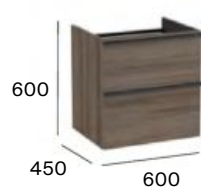

Base unit with one drawer

A858030... 1000 mm

Base unit with one drawer

A858031... 1200 mm

2 drawers

Base unit with two drawers

A858032...* 400 mm

Base unit with two drawers

A858033... 600 mm

Base unit with two drawers

A858034... 800 mm

Base unit with two drawers

A858035... 1000 mm

Base unit with two drawers

A858036... 1200 mm

Dimensions in mm. Replace (.) in the product reference with the code of the chosen finish.