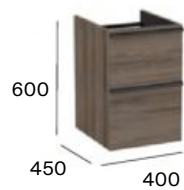

Base unit with one drawer

A858030... 1000 mm

Base unit with one drawer

A858031... 1200 mm

2 drawers

Base unit with two drawers

A858032...* 400 mm

Base unit with two drawers

A858033... 600 mm

Base unit with two drawers

A858034... 800 mm

Base unit with two drawers

A858035... 1000 mm

Base unit with two drawers

A858036... 1200 mm

Dimensions in mm. Replace (.) in the product reference with the code of the chosen finish.