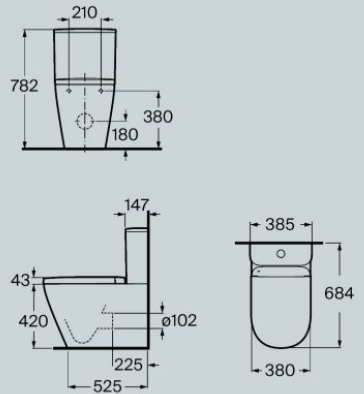

Measurements

In-Tank®*

Roca Rimless®
Vortex

Flush

Heated Seat

Soft Close