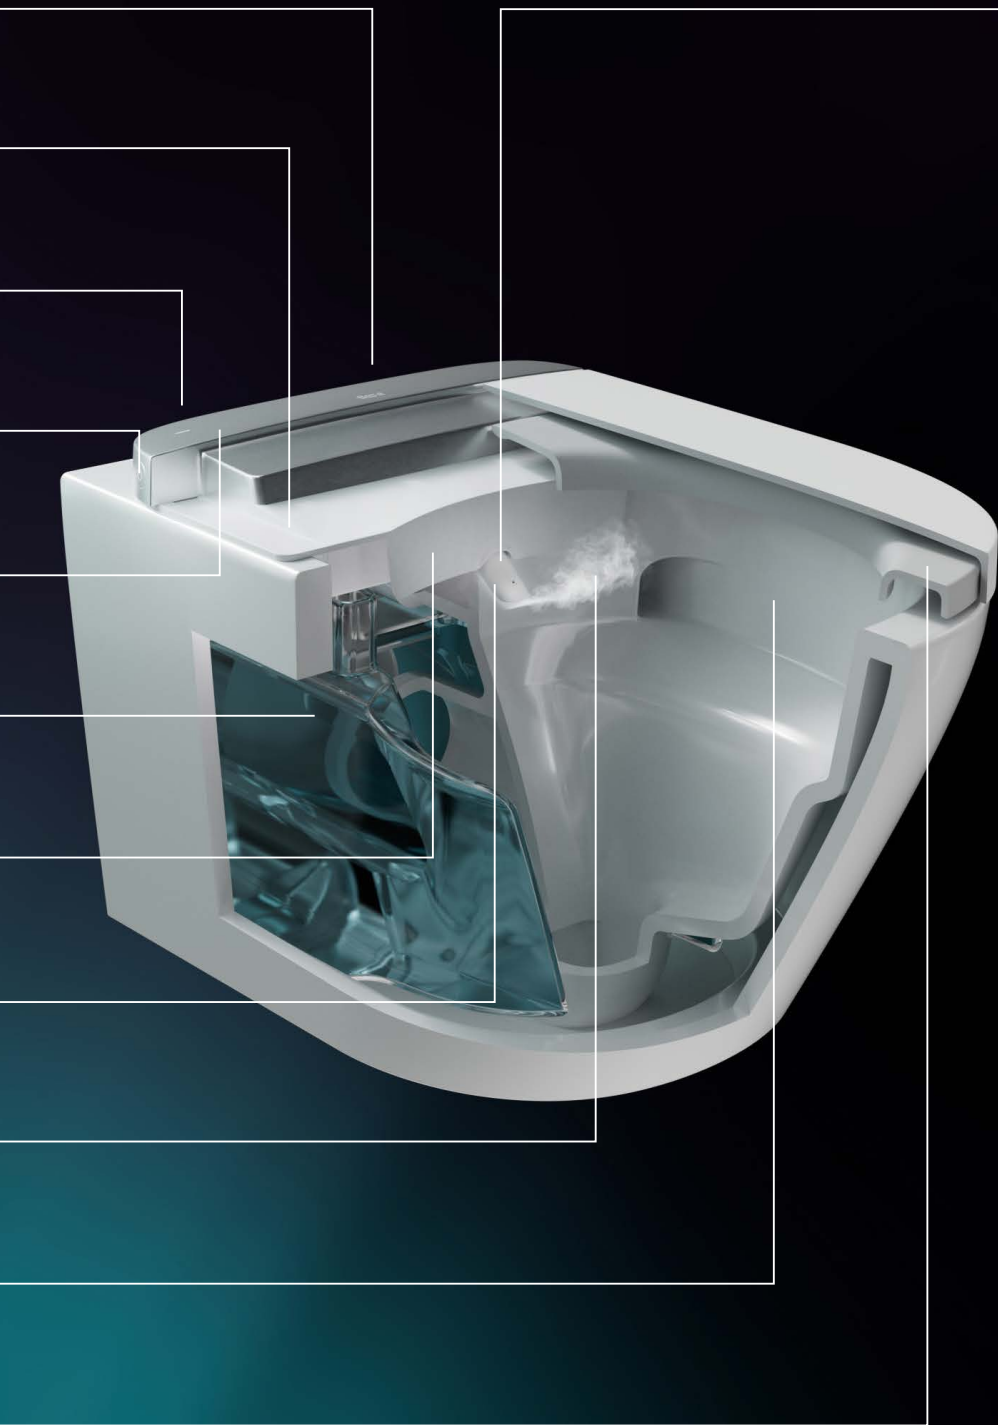

Rear and front wash