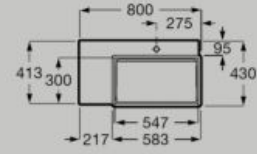

Wall-hung asymmetric right hand basin
800 x 430 mm
A327696..0