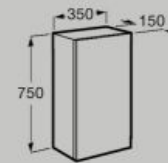

750 x 350 mm

Delta top unit with door
A857637...

Adjustable Shelves Soft Close Reversible

Complements

Large felt box with cork lid
A818024N10

Small felt box with cork lid
A818025N10

Dimensions in mm. Replace (...) in the product reference with the code of the chosen finish: