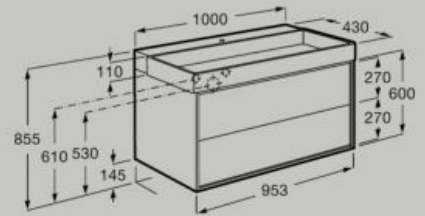

1000 mm

Unik - base unit with two drawers, centered basin and one tap hole
A852035...

1000 mm

Unik - base unit with one drawer, bottom shelf, centered basin and two tap holes
A852038...

Dimensions in mm. Replace (...) in the product reference with the code of the chosen finish: