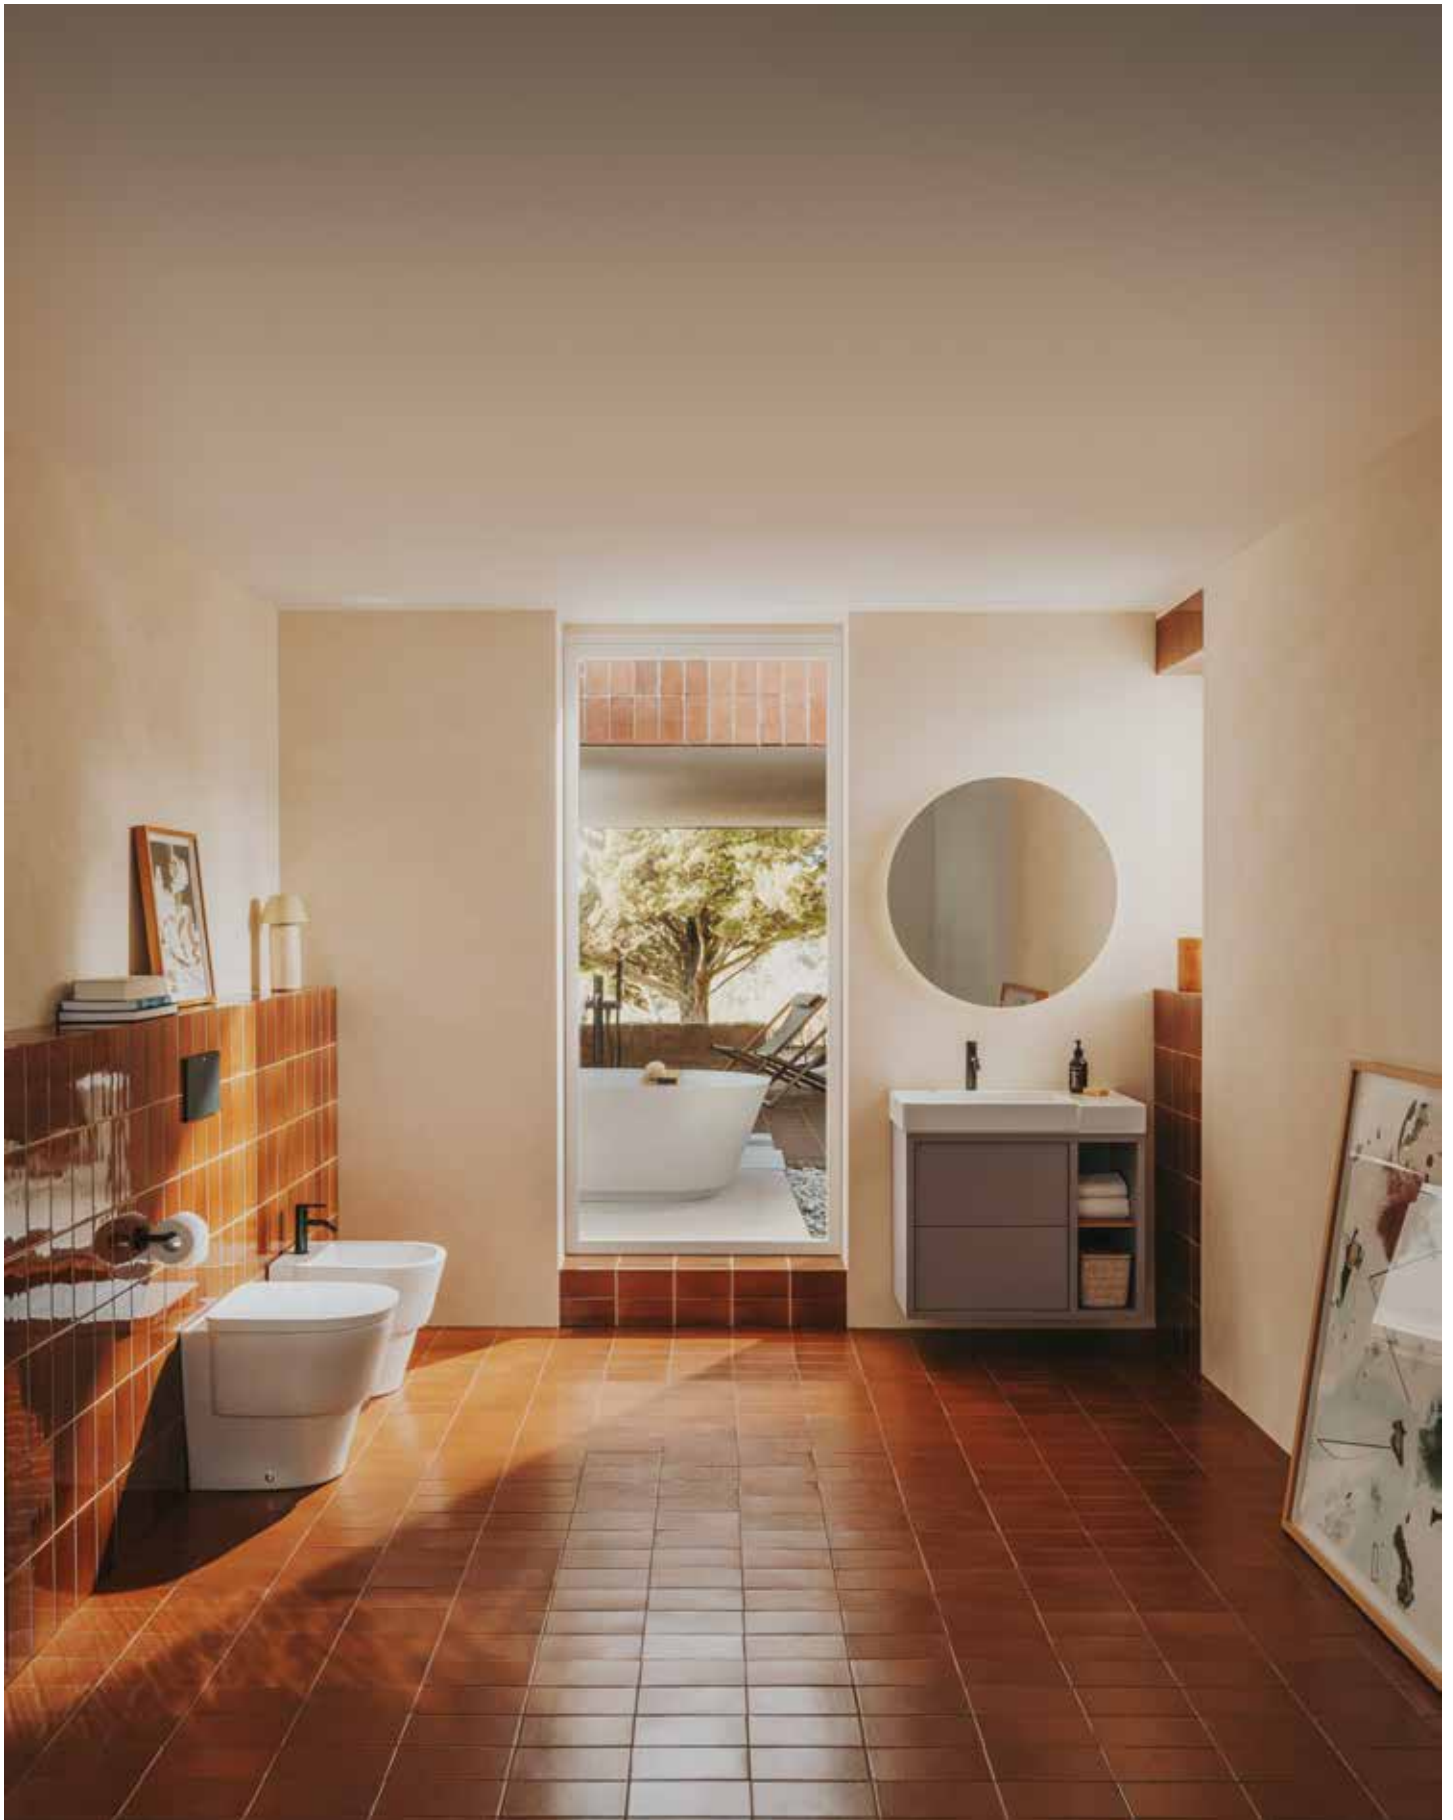

↑ Wall-hung basin with 2 tap holes, 1000 mm / Luna mirror / Oval freestanding bath with headrest and tray, 1700 x 750 mm /
Ona faucets in matt black / Felt boxes with cork lid

Over countertop basins, 450 mm / Luna mirror / Wall-hung toilet / Wall-hung bidet / PL10 dual flush operating plate in matt white / Oval freestanding bath with headrest and tray, 1700 x 750 mm / Ona faucets in matt black / Felt boxes with cork lid

Oval freestanding bath with tray and LED strip light, 1700 x 750 mm / Large felt box with cork lid / Over countertop basin / Hotels Round soap dispenser in matt black

The curved back is gently arched and designed to be supportive and comfortable; the height adjustable headrest includes a small pillow made with a quick-dry and mildew resistant outdoor fabric.