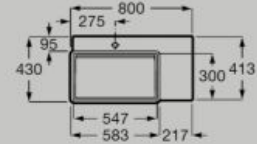

Wall-hung asymmetric left hand basin
800 x 430 mm
A327697..0

Hidden
Drain

Wall-hung basin with one tap hole
1000 x 430 mm
A327698..0

Hidden
Drain

Wall-hung basin with two tap holes
1000 x 430 mm
A327699..0