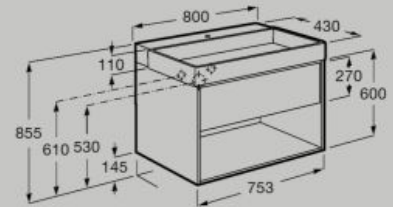

800 mm

Unik - base unit with two drawers and basin
A852033...

800 mm

Unik - Asymmetric base unit with two drawers, side shelves and right hand basin
A852027...

Dimensions in mm. Replace (...) in the product reference with the code of the chosen finish: