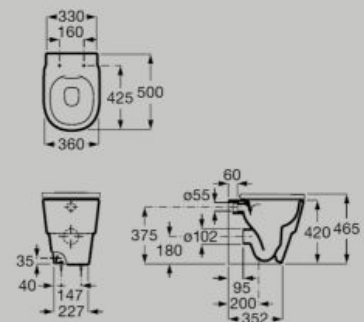

Roca Installation Systems	Dual Flush	Roca Rimless® Vortex	Quick Release	Hidden Fixation	Soft Close

Back to wall single floorstanding
Roca Rimless® WC. 4,5/3L dual
flush. To be installed with the Roca
Installation Systems Duplo One
or Duplo S*

A347697..0

Soft-closing seat and cover
A801F02..2