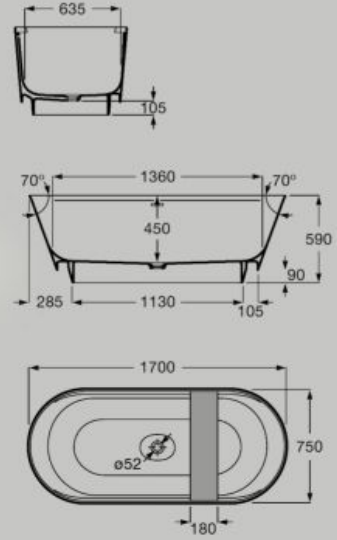

Baths

1700 x 750 mm

Oval freestanding bath.

Made of Stonex®

A248672000

Including click-clack drain, trap, integrated overflow, wooden tray and LED strip light.