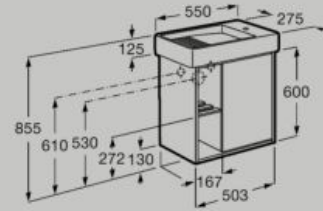

Furniture

550 mm

Unik - asymmetric compact base unit with one door, side shelves and basin **A852022...**