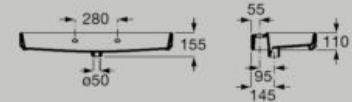

Wall-hung asymmetric left hand basin
800 x 430 mm
A327697..0

Hidden
Drain

Wall-hung basin with one tap hole
1000 x 430 mm
A327698..0

Hidden
Drain

Wall-hung basin with two tap holes
1000 x 430 mm
A327699..0