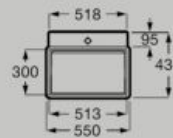

Hidden
Drain

Compact
Basin

Wall-hung basin
550 x 430 mm
A327693..0