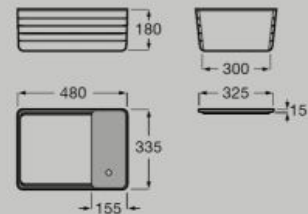

750 x 350 mm

Delta top unit with door
A857637...

Adjustable Shelves Soft Close Reversible

Complements

Large felt box with cork lid
A818024N10

Small felt box with cork lid
A818025N10

Dimensions in mm. Replace (...) in the product reference with the code of the chosen finish: