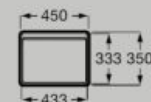

Hidden
Drain

Over countertop

Over countertop basin
450 x 350 mm
A327691..0