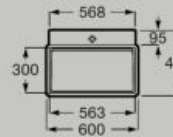

Hidden
Drain

Compact
Basin

Wall-hung basin
550 x 430 mm
A327693..0

Hidden
Drain

Wall-hung basin
600 x 430 mm
A327694..0

Hidden
Drain

Wall-hung basin
800 x 430 mm
A327695..0

Hidden
Drain