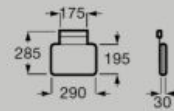

285 x 290 x 30 mm

Headrest with wood counterweight

A248674000

Recycled fabric

Adjustable height

Quick dry

Antimicrobial

Dimensions in mm.