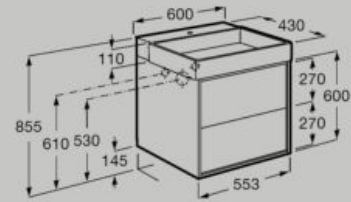

600 mm

Unik - base unit with two drawers and basin
A852026...

800 mm

Unik - base unit with one drawer, bottom shelf and centered basin
A852030...