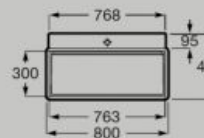

Hidden
Drain

Compact
Basin

Wall-hung basin
550 x 430 mm
A327693..0

Hidden
Drain

Wall-hung basin
600 x 430 mm
A327694..0

Hidden
Drain

Wall-hung basin
800 x 430 mm
A327695..0

Hidden
Drain