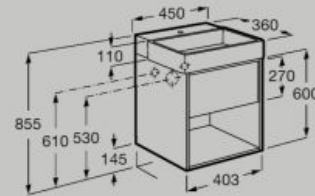

Furniture

550 mm

Unik - asymmetric compact base unit with one door, side shelves and basin **A852022...**

Soft Close

Reduced Depth

450 mm

Unik - compact base unit with one drawer, bottom shelf and basin **A852023...**