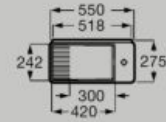

Basins

Wall-hung

Compact wall-hung asymmetric basin
550 x 275 mm
A327692..0