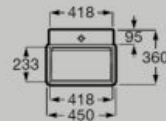

Roca

Technical Information

Basins

Wall-hung

Compact wall-hung asymmetric basin
550 x 275 mm
A327692..0

Hidden
Drain

Compact
Basin

Compact wall-hung basin
450 x 360 mm
A327690..0