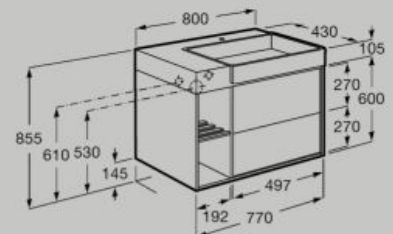

800 mm

Unik - base unit with two drawers and basin
A852033...

800 mm

Unik - Asymmetric base unit with two drawers, side shelves and right hand basin
A852027...

Dimensions in mm. Replace (...) in the product reference with the code of the chosen finish: