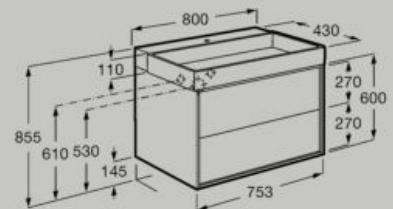

800 mm

Unik - base unit with two drawers and basin
A852033...

800 mm

Unik - Asymmetric base unit with two drawers, side shelves and right hand basin
A852027...

Dimensions in mm. Replace (...) in the product reference with the code of the chosen finish: