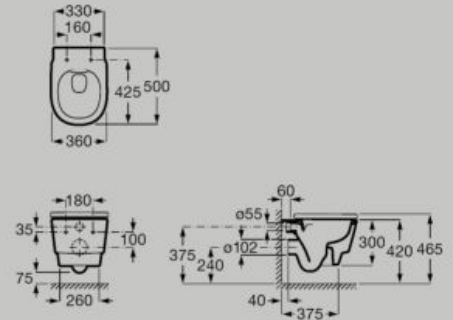

Toilets

Wall-hung Roca Rimless® WC.
4,5/3L dual flush. To be installed
with the Roca Installation Systems
Duplo One or Duplo S*

A346697..0

Soft-closing seat and cover
A801F02..2

Roca Installation Systems	Dual Flush	Roca Rimless®	Quick Release	Hidden Fixation	Soft Close

Wall-hung Roca Rimless® Vortex WC.
4,5/3L dual flush. To be installed
with the Roca Installation Systems
Duplo One or Duplo S*

A346696..0**

Soft-closing seat and cover
A801F02..2