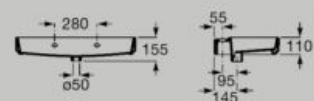

Hidden
Drain

Compact
Basin

Wall-hung basin
550 x 430 mm
A327693..0

Hidden
Drain

Wall-hung basin
600 x 430 mm
A327694..0

Hidden
Drain

Wall-hung basin
800 x 430 mm
A327695..0

Hidden
Drain