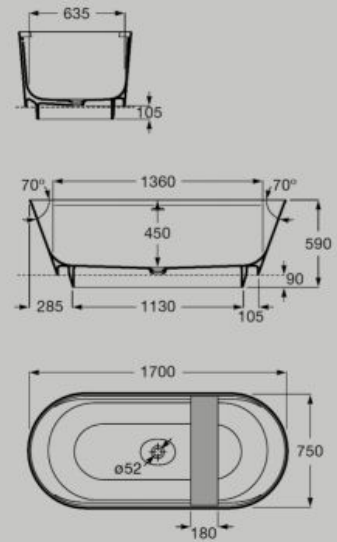

285 x 290 x 30 mm

Headrest with wood counterweight

A248674000

Recycled fabric

Adjustable height

Quick dry

Antimicrobial

Dimensions in mm.