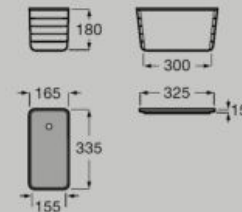

1000 mm

Unik - base unit with two drawers, centered basin and one tap hole
A852035...

1000 mm

Unik - base unit with one drawer, bottom shelf, centered basin and two tap holes
A852038...

Dimensions in mm. Replace (...) in the product reference with the code of the chosen finish:

750 x 350 mm

Delta top unit with door
A857637...

Adjustable Shelves Soft Close Reversible

Complements

Large felt box with cork lid
A818024N10

Small felt box with cork lid
A818025N10

Dimensions in mm. Replace (...) in the product reference with the code of the chosen finish: