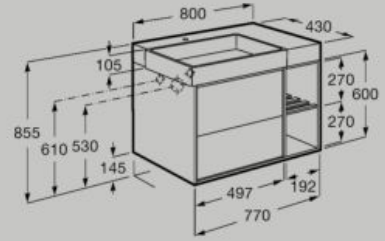

800 mm

Unik - Asymmetric base unit with two drawers, side shelves and left hand basin
A852028...

1000 mm

Unik - base unit with one drawer, bottom shelf, centered basin and one tap hole
A852037...