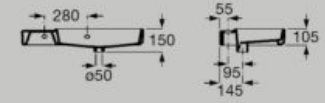

Wall-hung asymmetric right hand basin
800 x 430 mm
A327696..0