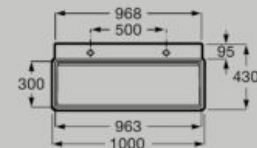

Wall-hung asymmetric left hand basin
800 x 430 mm
A327697..0

Hidden
Drain

Wall-hung basin with one tap hole
1000 x 430 mm
A327698..0

Hidden
Drain

Wall-hung basin with two tap holes
1000 x 430 mm
A327699..0