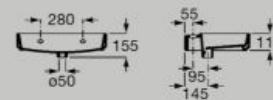

Hidden
Drain

Compact
Basin

Wall-hung basin
550 x 430 mm
A327693..0

Hidden
Drain

Wall-hung basin
600 x 430 mm
A327694..0

Hidden
Drain

Wall-hung basin
800 x 430 mm
A327695..0

Hidden
Drain