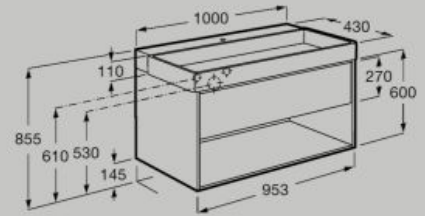

1000 mm

Unik - base unit with two drawers, centered basin and one tap hole
A852035...

1000 mm

Unik - base unit with one drawer, bottom shelf, centered basin and two tap holes
A852038...

Dimensions in mm. Replace (...) in the product reference with the code of the chosen finish: