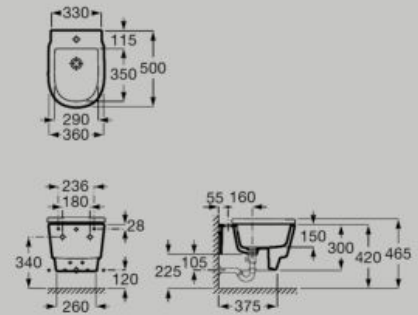

Bidets

Wall-hung bidet
A357695..0

Soft-closing bidet lid
A806F02..2