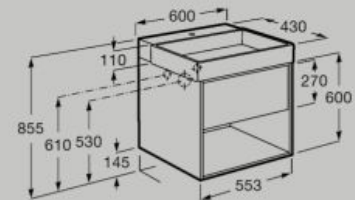

Full Extraction

Push to open

Soft Close

600 mm

Unik - base unit with one drawer, bottom shelf and basin **A852025...**