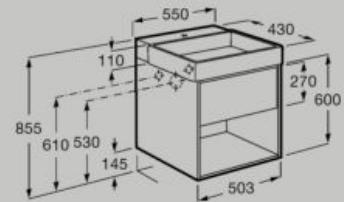

Full Extraction

Push to open

Soft Close

Reduced Depth

550 mm

Unik - base unit with one drawer, bottom shelf and basin **A852024...**

Full Extraction

Push to open