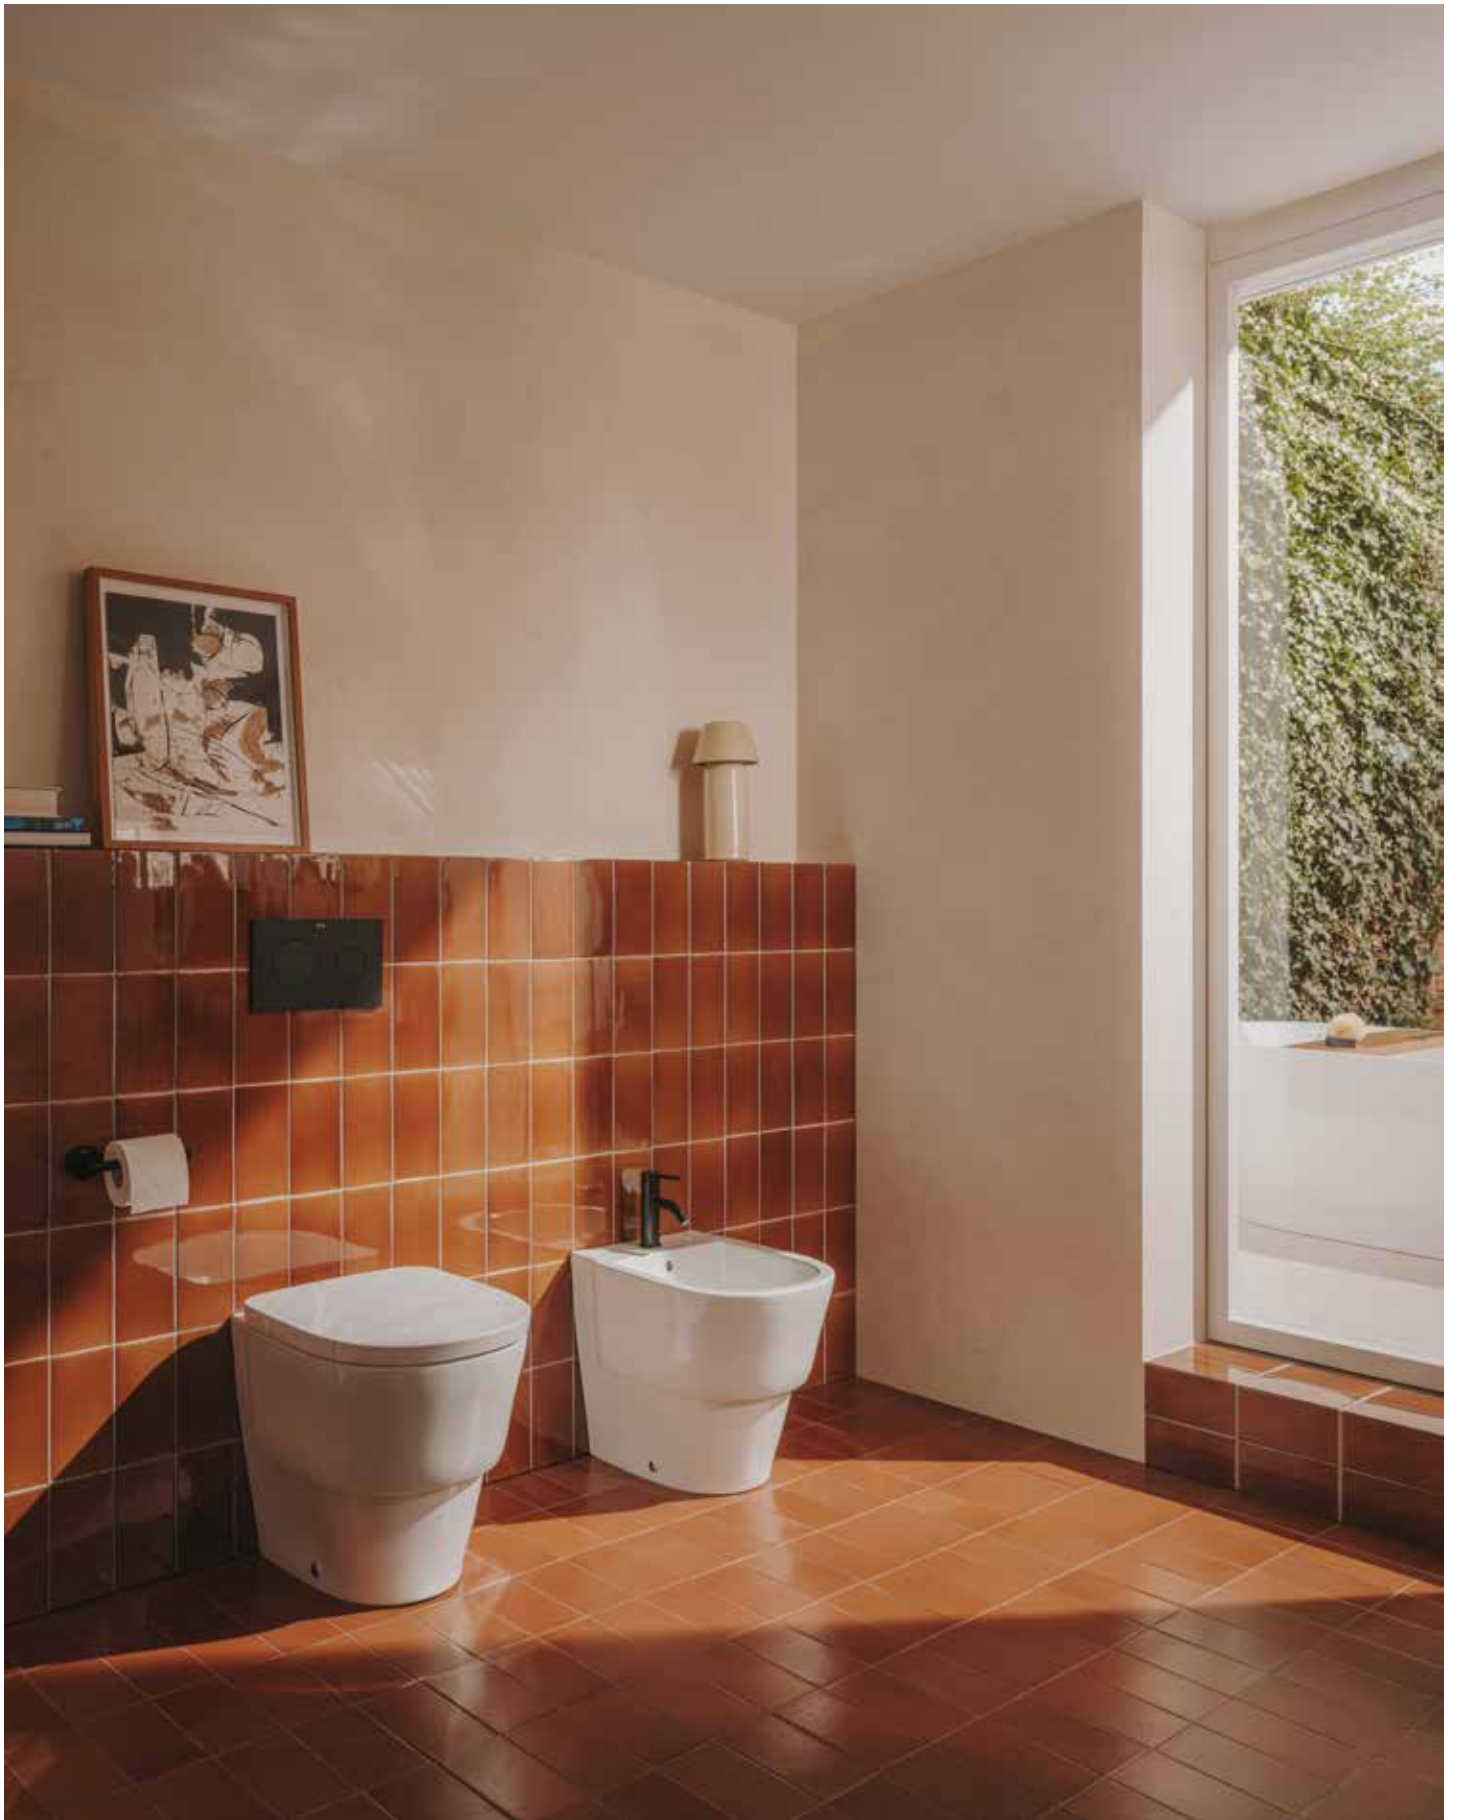

A small bathtub pillow and attractive wood bath tray complete the collection. The unique handmade bath headrest is made of recycled, quick-dry fabric and features a wood counterweight for easy height adjustment.

Toilets & Bidets

The play of shapes and voids on the toilets and bidets gives the impression of looking at small ceramic buildings as seen from above. Available in wall-hung, floor standing, close-coupled models, they are designed to blend discreetly into the bathroom space.

→ Back to wall close-coupled toilet / Back to wall bidet / Ona faucet in matt black

Wall-hung toilet

Back to wall single floorstanding toilet / Back to wall bidet / PL10 dual flush operating plate in matt black / Ona faucet in matt black / Hotels Round toilet roll holder in matt black

Back to wall single floorstanding toilet

Wall-hung toilet

The height of toilets and bidets is designed for greater comfort (42 cm) and the material is gentle and pleasing to the touch. The Rimless Vortex® technology is super functional, offering the lowest possible noise emission and water consumption. Its optional Supraglaze® finish prevents dirt from adhering to the surface, making it ultra-hygienic and easy to clean.