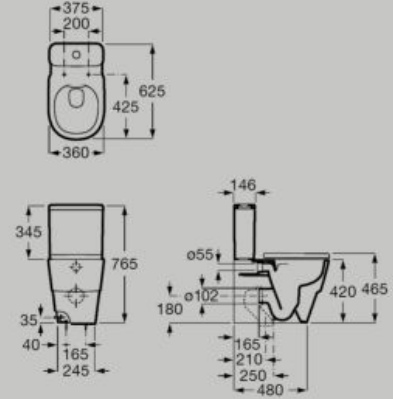

Back to wall close-coupled
Roca Rimless® WC with dual outlet
A342697.0

Dual flush 4,5/3L WC cistern
with bottom inlet
A341691.0

Soft-closing seat and cover
A801F02..2

Dual Flush	Roca Rimless®	Quick Release	Extra Height	Soft Close