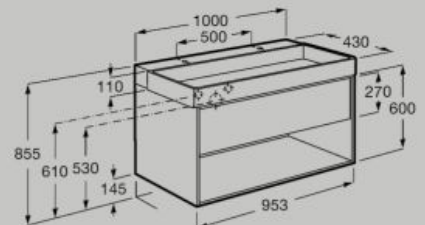

1000 mm

Unik - base unit with two drawers, centered basin and one tap hole
A852035...

1000 mm

Unik - base unit with one drawer, bottom shelf, centered basin and two tap holes
A852038...

Dimensions in mm. Replace (...) in the product reference with the code of the chosen finish: