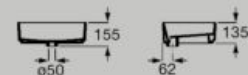

Hidden
Drain

Over countertop

Over countertop basin
450 x 350 mm
A327691..0