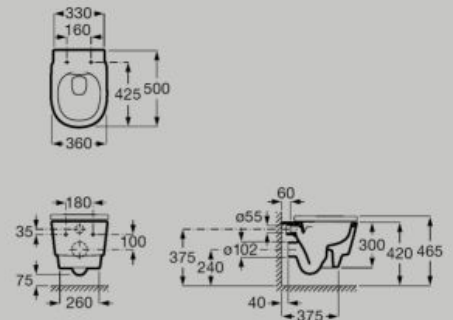

Toilets

Wall-hung Roca Rimless® WC.
4,5/3L dual flush. To be installed
with the Roca Installation Systems
Duplo One or Duplo S*

A346697..0

Soft-closing seat and cover
A801F02..2

Roca Installation Systems	Dual Flush	Roca Rimless®	Quick Release	Hidden Fixation	Soft Close

Wall-hung Roca Rimless® Vortex WC.
4,5/3L dual flush. To be installed
with the Roca Installation Systems
Duplo One or Duplo S*

A346696..0**

Soft-closing seat and cover
A801F02..2

Roca Installation Systems	Dual Flush	Roca Rimless® Vortex	Quick Release	Hidden Fixation	Soft Close

Back to wall single floorstanding
Roca Rimless® WC. 4,5/3L dual
flush. To be installed with the Roca
Installation Systems Duplo One
or Duplo S*

A347697..0

Soft-closing seat and cover
A801F02..2

Roca Installation Systems	Dual Flush	Roca Rimless®	Quick Release	Extra Height	Soft Close

Dimensions in mm. Replace (..) in the product reference with the code of the chosen finish:

● 00 White   ● 62 Matt White   ● S0 Supraglaze®

The seat and covers are not available in Supraglaze® finish.

* Visit your local website for further details on compatible Roca Installation Systems.

** Available from mid-2024.