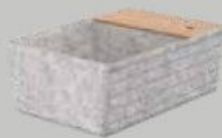

750 x 350 mm

Delta top unit with door
A857637...

Adjustable Shelves Soft Close Reversible

Complements

Large felt box with cork lid
A818024N10

Small felt box with cork lid
A818025N10

Dimensions in mm. Replace (...) in the product reference with the code of the chosen finish: