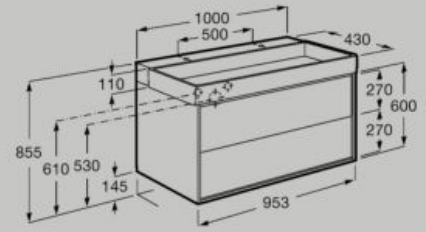

1000 mm

Unik - base unit with two drawers,
centered basin and two tap holes
A852036...

Full Extraction Push to open Soft Close

750 x 350 mm

Delta top unit with door
A857637...

Adjustable Shelves Soft Close Reversible