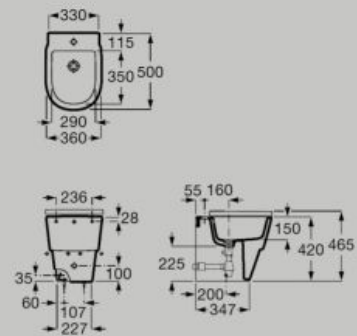

Bidets

Wall-hung bidet
A357695..0

Soft-closing bidet lid
A806F02..2

Hidden Fixation	Soft Close

Back to wall bidet
A357697.0

Soft-closing bidet lid
A806F02..2

Extra Height	Soft Close

Dimensions in mm. Replace (..) in the product reference with the code of the chosen finish: