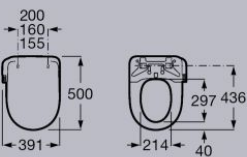

Multiclean® M4

Heated Seat

A804054S01

Smart seat with washing and drying function and seat temperature adjustment. Round shape. Needs power supply.

Multiclean® M1

A80405200H

Shower toilet with washing function at water inlet temperature. Round shape.

Measurements

Measurements

Dimensions in mm

Functionalities

Front Wash

Rear Wash

Soft Close

UV Light