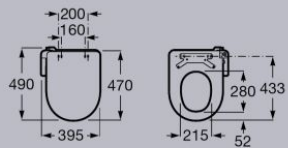

Multiclean® M4

Heated Seat

A804054S01

Smart seat with washing and drying function and seat temperature adjustment. Round shape. Needs power supply.

Multiclean® M1

A80405200H

Shower toilet with washing function at water inlet temperature. Round shape.

Measurements

Measurements

Dimensions in mm

Functionalities

Front Wash

Rear Wash

Soft Close

UV Light