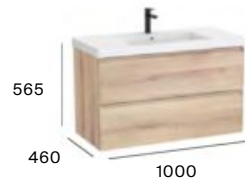

1000 mm
Unik - Base unit with two drawers and centered basin
A852491...
Pack - Base unit with two drawers, centered basin and Eidos LED mirror
A852497...