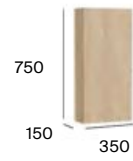

750 mm
Delta top unit with
one door
A857637..