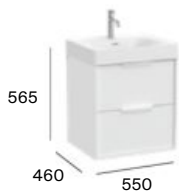

## Standard

2 drawers

550 mm  
Base unit for  
basin  
**A858100509**

600 mm  
Base unit for  
basin  
**A858101509**

800 mm  
Base unit for  
basin  
**A858102509**

1000 mm  
Base unit for  
basin  
**A858103509**