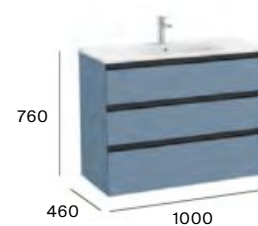

1000 mm
Unik - Base unit and slim basin.
A851853...
Pack - Base unit, slim basin and Eidos LED mirror.
A851855...