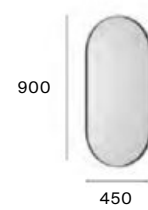

450 mm
Oval mirror with frame.
A812420...