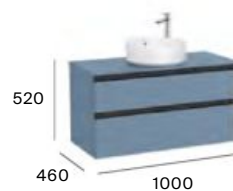

1000 mm
Base unit for over
countertop centered
basin.

A851960...

Pack - Base unit for
over countertop
centered basin and
Eidos LED mirror.

A851973...