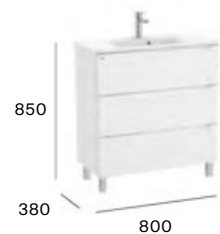

800 mm
Unik - Compact base unit, legs and basin.
A851884...
Pack - Compact base unit, legs, basin and Eidos mirror.
A851886...