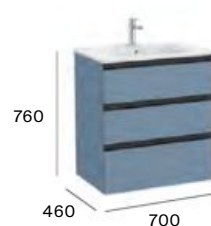

## Standard with slim basin

3 drawers

550 mm  
Unik - Base unit and slim basin.  
**A851623...**  
Pack - Base unit, slim basin and Eidos LED mirror.  
**A851625...**

600 mm  
Unik - Base unit and slim basin.  
**A851484...**  
Pack - Base unit, slim basin and Eidos LED mirror.  
**A851517...**