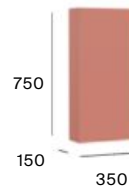

Column unit

750 mm
Delta top unit with door.
A857637...