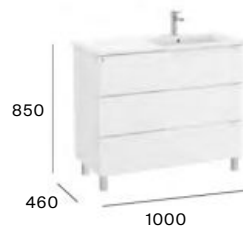

## Standard

3 drawers

800 mm  
Unik - Base unit, legs and asymmetric right hand basin.  
**A851823...**  
Unik - Base unit, legs, asymmetric right hand basin and Eidos mirror.  
**A851843...**

800 mm  
Unik - Base unit, legs and asymmetric left hand basin.  
**A851825...**  
Pack - Base unit, legs, asymmetric left hand basin and Eidos mirror.  
**A851845...**