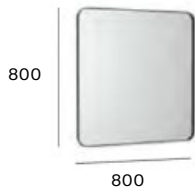

# Luna Frame Ambient

25.000 h

LED  
SAMSUNG

600 mm  
Rectangular mirror with  
perimetral LED lighting  
and frame.  
**A812421...**

800 mm  
Square mirror with  
perimetral LED lighting  
and frame.  
**A812422...**