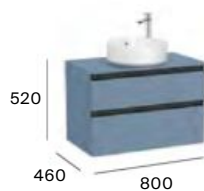

## Over countertop

2 drawers

600 mm  
Base unit  
for over countertop  
basin.

**A851500...**

Pack - Base unit  
for over countertop  
basin and Eidos  
LED mirror.

**A851531...**

800 mm  
Base unit  
for over countertop  
basin.