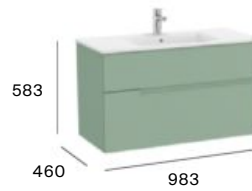

1000 mm
Unik - base unit with two drawers and basin
A852098...

Pack - base unit with two drawers, basin, Luna mirror and Starlight LED spotlight
A852108...