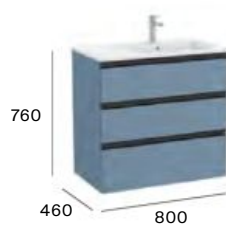

Standard with slim basin

3 drawers

800 mm
Unik - Base unit and slim basin on the right
A851489...
Pack - Base unit slim basin on the right and Eidos LED mirror.
A851521...