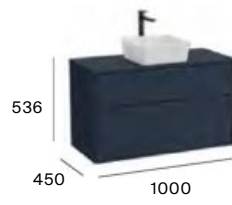

1000 mm
Base unit for over
countertop basin.
A851988...

Basin not included