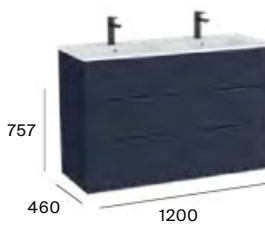

1200 mm
Unik - base unit with
six drawers and double
ceramic basin
A852458...

Pack - base unit with six
drawers, double ceramic
basin, mirror and
two spotlights
A852466...

Dimensions in mm. Replace (...) in the product reference with the code of the chosen finish:

○ 509 Matt White ● 551 Steel Blue ● 541 Light Ash ● 517 Walnut ● 537 Dark Oak