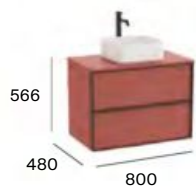

800 mm
Base unit for in countertop
or over countertop basin.
A851994...