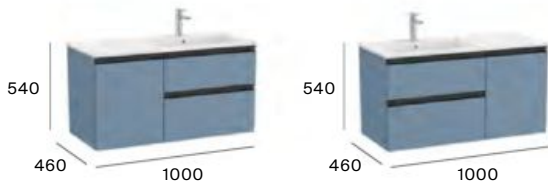

Standard with slim basin

2 drawers & 1 door

1000 mm
Unik - Asymmetric base unit and slim right hand basin.
A851997...

Pack - Asymmetric base unit, slim right hand basin and Eidos LED mirror.
A851999...

1000 mm
Unik - Asymmetric base unit and slim left hand basin.
A851996...

Pack - Asymmetric base unit, slim left hand basin and Eidos LED mirror.
A851998...