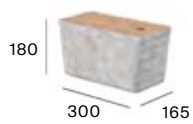

Complements

Felt box with cork lid.
Small
A818025N10