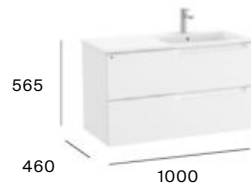

## Standard

2 drawers

800 mm  
Unik - Base unit and asymmetric right hand basin.  
**A851815...**  
Pack - Base unit, asymmetrical right hand basin and Eidos mirror.  
**A851835...**

800 mm  
Unik - Base unit and asymmetric left hand basin.  
**A851817...**  
Pack - Base unit, asymmetrical left hand basin and Eidos mirror.  
**A851837...**