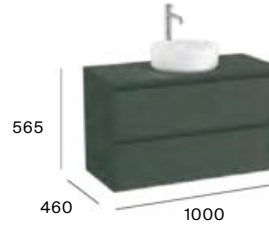

1000 mm
Base unit for over countertop basin.
A851730...

Pack - Base unit for over countertop basin and Eidos LED mirror.
A851718...

Basin not included