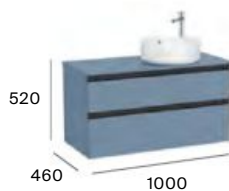

1000 mm
Base unit for over
countertop basin
on the right.

A851958...

Pack - Base unit for
over countertop basin
on the right and Eidos
LED mirror.

A851972...