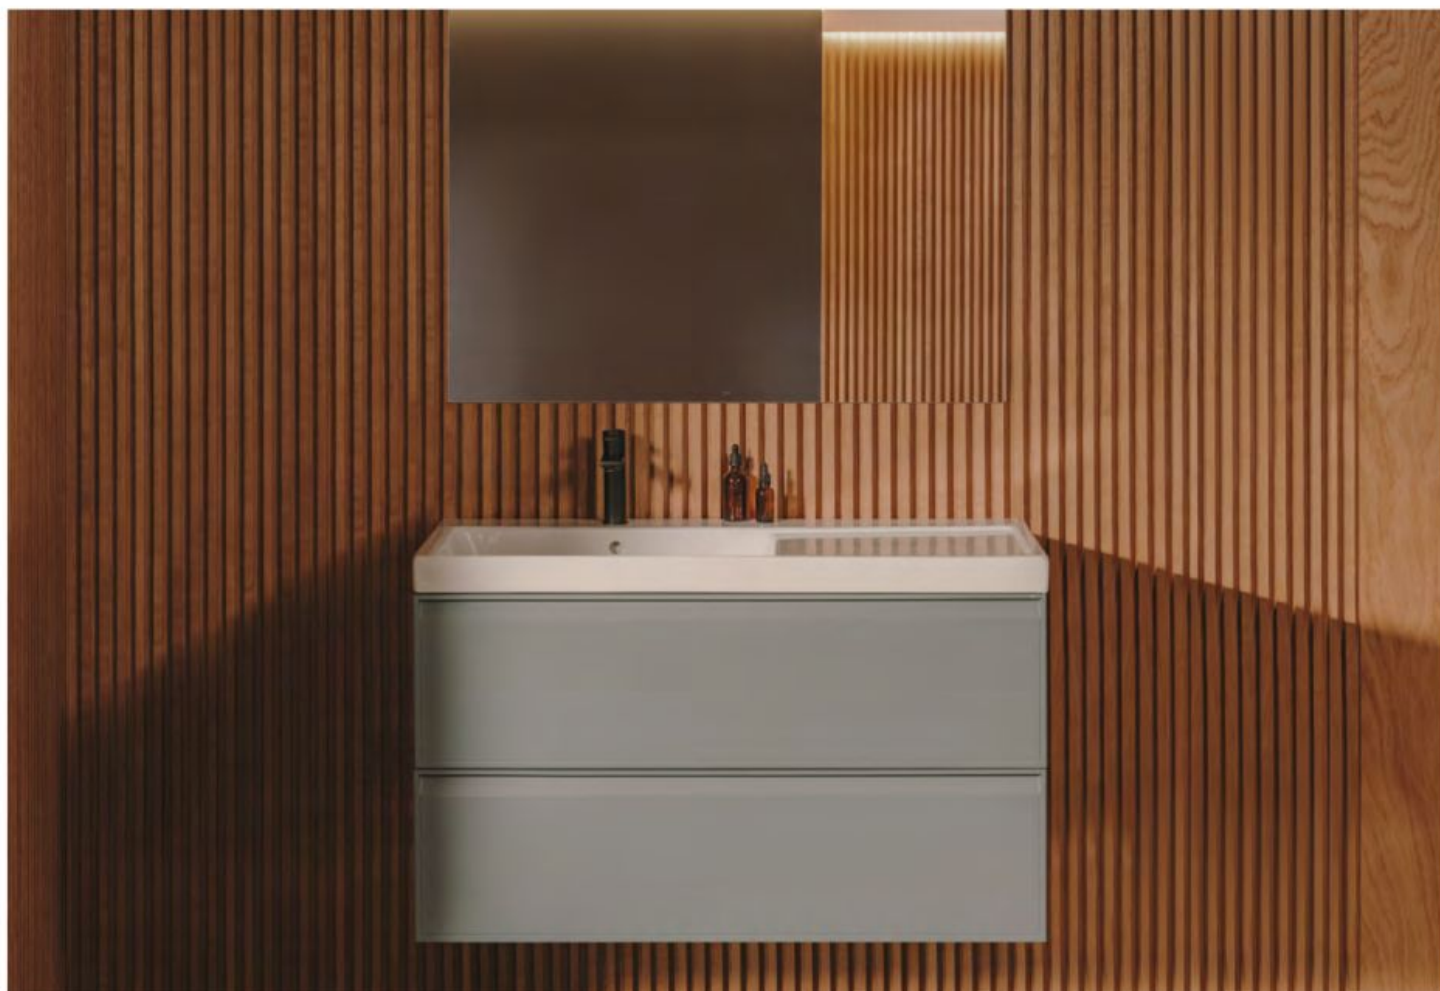

Understated Sophistication

Linea's sleek design brings quiet elegance to any bathroom. Its integrated basin and furniture provide seamless storage, optimising the use of space. Available in soothing natural tones, Linea combines versatility with timeless appeal, offering a stylish and functional solution for modern living.

Linea