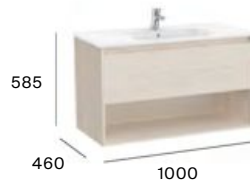

1000 mm

Unik - base unit with one drawer, bottom shelf and basin

A852081...

Pack - base unit with one drawer, bottom shelf, basin, mirror and LED spotlight

A852088...