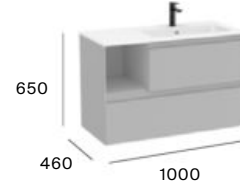

## Standard

2 drawers

600 mm  
Unik - Base unit and Stonex® basin in matt white finish.  
**A851933...**

800 mm  
Unik - Base unit and Stonex® basin in matt white finish.  
**A851934...**

1000 mm  
Unik - Base unit and Stonex® basin in matt white finish.  
**A851935...**