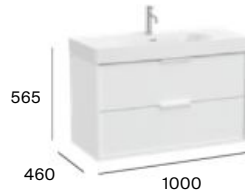

## Standard

2 drawers

550 mm  
Base unit for  
basin  
**A858100509**

600 mm  
Base unit for  
basin  
**A858101509**

800 mm  
Base unit for  
basin  
**A858102509**

1000 mm  
Base unit for  
basin  
**A858103509**