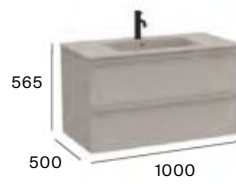

## Standard

2 drawers

600 mm  
Unik - Base unit with two drawers and ceramic basin in matching finish  
**A852539...**

800 mm  
Unik - Base unit with two drawers and ceramic basin in matching finish  
**A852540...**