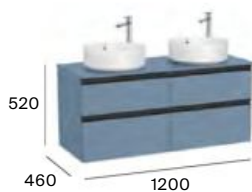

## Over countertop

2 drawers

1200 mm  
Base unit for two over  
countertop basins.

**A851506...**

Pack - Base unit for two  
over countertop basins  
and Eidos LED mirror.

**A851537...**

1400 mm  
Base unit for two over  
countertop basins.