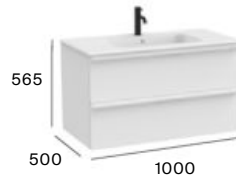

## Standard

2 drawers

600 mm  
Unik - Base unit with two drawers and ceramic basin in matt white finish  
**A852535...**

800 mm  
Unik - Base unit with two drawers and ceramic basin in matt white finish  
**A852536...**