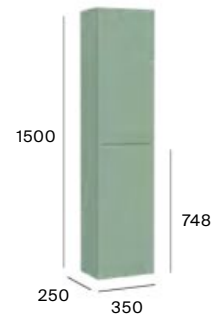

1500 x 350 mm

Extra column unit with two doors

A857702...

Complements

285 mm

Set of two 285 mm high aluminum legs for Unik 2-drawer unit

A817018339

110 mm

Set of two 110 mm high aluminum for Unik 3-drawer unit

A816827339