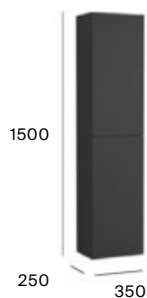

1500 mm
Extra column unit with two doors
A857702...