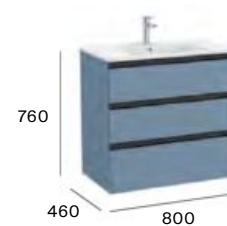

800 mm
Unik - Base unit and slim basin.
A851486...
Pack - Base unit, slim basin and Eidos LED mirror.
A851519...