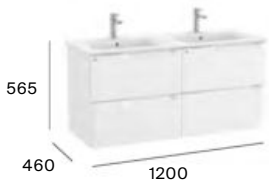

Standard

4 / 6 drawers

Column unit

1200 mm

Unik - Base unit and double basin

A851887...

Pack - Base unit, double basin and Eidos mirror.

A851889...

1200 mm

Unik - Base unit, legs and double basin

A851888...

Pack - Base unit, legs, double basin and Eidos mirror.

A851890...