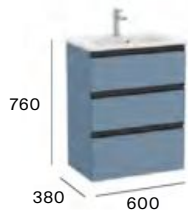

Compact

3 drawers

600 mm
Unik - Compact base unit and slim basin.
A851498...
Pack - Compact base unit, slim basin and Eidos LED mirror.
A851529...