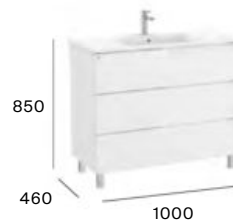

1000 mm
Unik - unit, legs and basin.
A851827...
Pack - Base unit, legs, basin and Eidos mirror.
A851847...