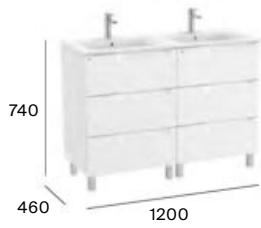

Standard

4 / 6 drawers

Column unit

1200 mm

Unik - Base unit and double basin

A851887...

Pack - Base unit, double basin and Eidos mirror.

A851889...

1200 mm

Unik - Base unit, legs and double basin

A851888...

Pack - Base unit, legs, double basin and Eidos mirror.

A851890...

750 mm

Extra top unit with one door.

A857703...