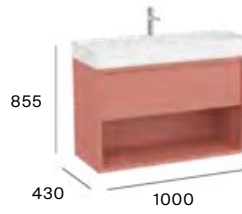

## Standard

1 drawer & shelf

550 mm  
Unik - Base unit and centered basin with one tap hole.  
**A852024...**

600 mm  
Unik - Base unit and centered basin with one tap hole.  
**A852025...**

800 mm  
Unik - Base unit and centered basin with one tap hole.  
**A852030...**