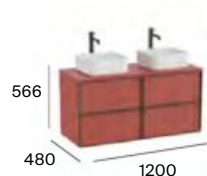

In countertop or over countertop

4 drawers

1200 mm
Base unit with four drawers
for two in countertop or
over countertop basins
A852522...