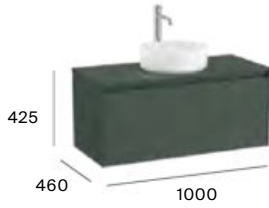

1000 mm
Base unit for over countertop basin.
A851726...

Pack - Base unit for over countertop basin and Eidos LED mirror.
A851714...

Basin not included