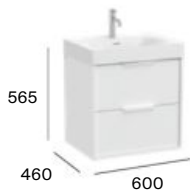

## Standard

2 drawers

550 mm  
Base unit for  
basin  
**A858100509**

600 mm  
Base unit for  
basin  
**A858101509**

800 mm  
Base unit for  
basin  
**A858102509**

1000 mm  
Base unit for  
basin  
**A858103509**