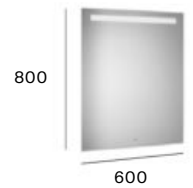

600 mm
Rectangular mirror with top lighting. Colour temperature: 4000K
A812464000