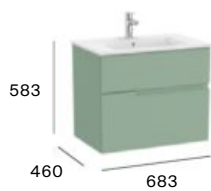

700 mm
Unik - base unit with two drawers and basin
A852096...

Pack - base unit with two drawers, basin, Luna mirror and Starlight LED spotlight
A852106...