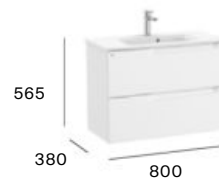

800 mm
Unik - Compact base unit and basin.
A851812...
Pack - Compact base unit, basin and Eidos mirror.
A851832...