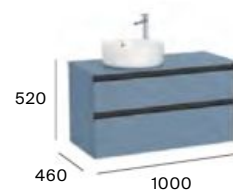

**A851972...**

1000 mm  
Base unit for over  
countertop centered  
basin.

**A851960...**

Pack - Base unit for  
over countertop  
centered basin and  
Eidos LED mirror.

**A851973...**

1000 mm  
Base unit for over  
countertop basin  
on the left.