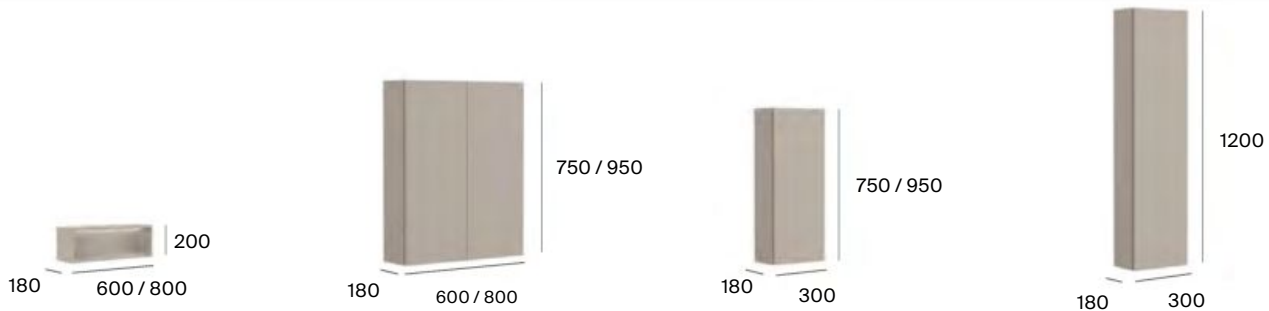

## Step 2: Add shelves, tall cabinets or low modules

Open shelf

600 mm **A858166...**

800 mm **A858168...**

600 mm **A858167...\***

800 mm **A858169...\***

Top unit with two doors

600 x 750 mm **A858170...**