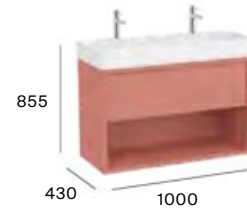

1000 mm
Unik - Base unit and centered basin with two tap holes.
A852038...