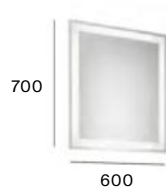

# Iridia

25.000 h

LED  
SAMSUNG

AC  
LED

400 mm  
Mirror with perimetral LED lighting and demister device, activated by touch sensors.  
**A812339000**

600 mm  
Mirror with perimetral LED lighting and demister device, activated by touch sensors.  
**A812340000**