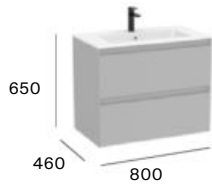

800 mm
Unik - Base unit with two drawers and ceramic basin in matt white finish
A852486...