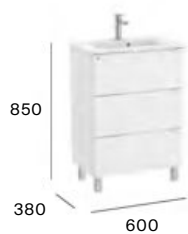

Compact

3 drawers

600 mm
Unik - Compact base unit, legs and basin.
A851883...
Pack - Compact base unit, legs, basin and Eidos mirror.
A851885...