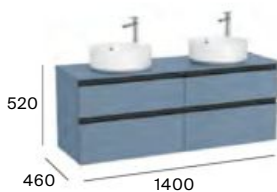

## Over countertop

2 drawers

1200 mm  
Base unit for two over  
countertop basins.

**A851506...**

Pack - Base unit for two  
over countertop basins  
and Eidos LED mirror.

**A851537...**

1400 mm  
Base unit for two over  
countertop basins.