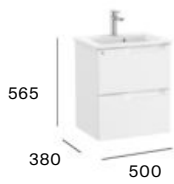

Compact

2 drawers

500 mm
Unik - Compact base unit and basin.
A851809...
Pack - Compact base unit, basin and Eidos mirror.
A851829...