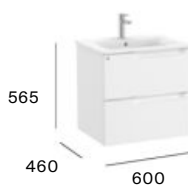

Standard

2 drawers

600 mm
Unik - Base unit and basin.
A851813...
Pack - Base unit, basin and Eidos mirror.
A851833...