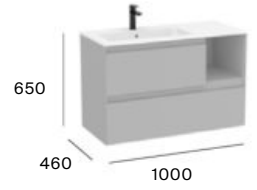

1000 mm
Unik - Base unit with one open module and Stonex® basin in matt white finish on the left.
A851936...