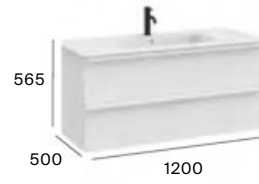

1200 mm
Unik - Base unit with two drawers and ceramic basin in matt white finish
A852538...