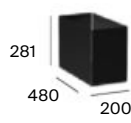

800 mm
Auxiliary
metal box
A817089485