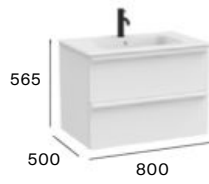

## Standard

2 drawers

600 mm  
Unik - Base unit with two drawers and ceramic basin in matt white finish  
**A852535...**

800 mm  
Unik - Base unit with two drawers and ceramic basin in matt white finish  
**A852536...**