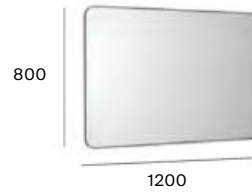

1200 mm
Rectangular mirror with
perimetral LED lighting
and frame.
A812424...

600 mm
Round mirror with
perimetral LED lighting
and frame.
A812425...