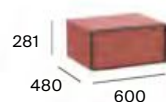

Auxiliary unit

1 drawer

Column unit

600 mm
Auxiliary unit.
A857852...