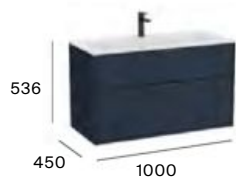

## Standard

2 drawers

600 mm  
Unik - Base unit and  
Stonex® basin.  
**A851982...**

800 mm  
Unik - Base unit and  
Stonex® basin.  
**A851983...**

1000 mm  
Unik - Base unit and  
Stonex® basin.  
**A851984...**