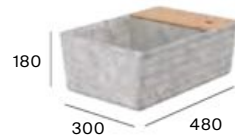

Felt box with cork lid.
Large
A818024N10