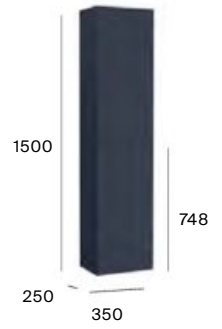

Column unit

1500 x 350 mm
Extra column unit with
two doors
A857702...

750 x 350 mm
Extra top unit with
one door
A857703...

Complements

285 mm
Set of two 285 mm
high aluminum legs
for Unik 2-drawer unit
A817018339