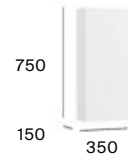

750 mm

Extra top unit with one door.

A857703...