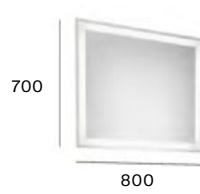

# Iridia

25.000 h

LED  
SAMSUNG

AC  
LED

400 mm  
Mirror with perimetral LED lighting and demister device, activated by touch sensors.  
**A812339000**

600 mm  
Mirror with perimetral LED lighting and demister device, activated by touch sensors.  
**A812340000**