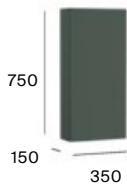

Column unit

750 mm
Delta top unit with door.
A857637...