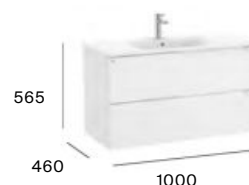

1000 mm
Unik - Base unit and basin.
A851819...
Pack - Base unit, basin and Eidos mirror.
A851839...

Dimensions in mm. Replace (...) in the product reference with the code of the chosen finish:

○ 509 Matt White   ● 514 Pebble Grey   ● 523 Matt Black   ● 525 White Wood   ● 524 Beige Wood