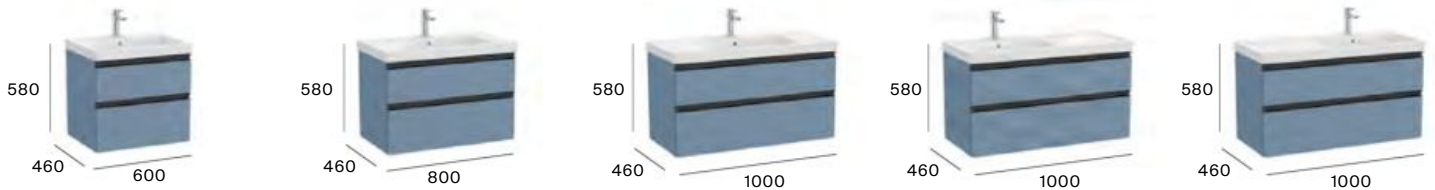

Standard

2 drawers

600 mm
Unik - Base unit and basin.
A851963...

Pack - Base unit, basin and Eidos LED mirror.
A851974...

800 mm
Unik - Base unit and basin.
A851964...

Pack - Base unit, basin and Eidos LED mirror.
A851975...

1000 mm
Unik - Base unit and basin.
A851965...

Pack - Base unit, basin and Eidos LED mirror.
A851976...

1000 mm
Unik - Base unit and basin on the right
A851966...

Pack - Base unit, basin on the right and Eidos LED mirror.
A851978...

1000 mm
Unik - Base unit and basin on the left.
A851967...

Pack - Base unit, basin on the left and Eidos LED mirror.
A851977...

Dimensions in mm. Replace (...) in the product reference with the code of the chosen finish:

○ 806 Glossy White ○ 509 Matt White ● 547 Matt Grey ● 548 Matt Blue ● 434 Nordic Ash ● 517 Walnut ● 402 City Oak