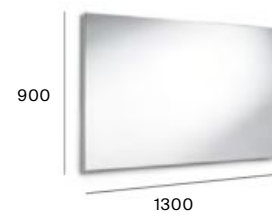

1300 mm
Rectangular mirror.
A812192000

Dimensions in mm.