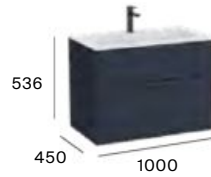

1000 mm
Unik - base unit with two
drawers
and ceramic basin
A852454...

Pack - base unit with two
drawers, ceramic basin,
mirror and spotlight
A852462...