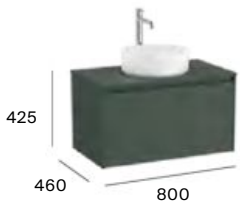

Over countertop

1 drawer

800 mm
Base unit for over countertop basin.
A851724...

Pack - Base unit for over countertop basin and Eidos LED mirror.
A851712...