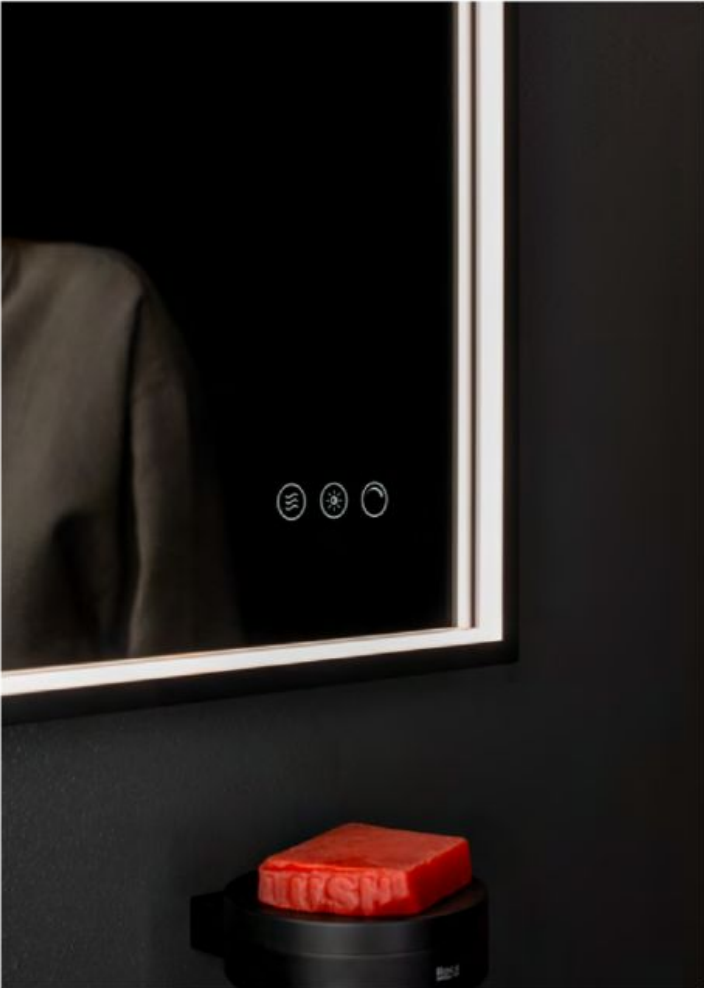

Perfection Reflected

Mirai transforms daily rituals with precision lighting. Surrounded by a sleek matt black aluminium frame, it features direct LED lighting with adjustable temperature and intensity to create the perfect atmosphere for every moment, and a built-in demister for a clear reflection at all times.

Mirai & Mirai Comfort