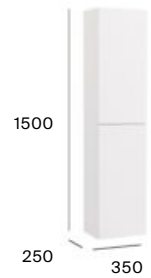

1500 mm

Extra column unit with two doors.

A857702...