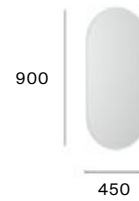

450 mm
Oval mirror with
perimetral LED lighting.
A812429000