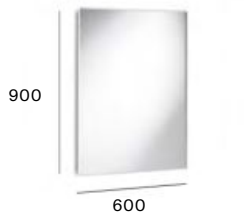

600 mm
Rectangular mirror.
A812182000