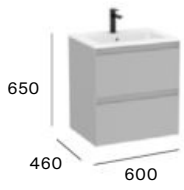

## Standard

2 drawers

600 mm  
Unik - Base unit and Stonex® basin in matt white finish.  
**A851933...**

800 mm  
Unik - Base unit and Stonex® basin in matt white finish.  
**A851934...**

1000 mm  
Unik - Base unit and Stonex® basin in matt white finish.  
**A851935...**