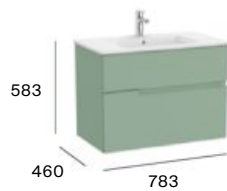

800 mm
Unik - base unit with two drawers and basin
A852097...

Pack - base unit with two drawers, basin, Luna mirror and Starlight LED spotlight
A852107...