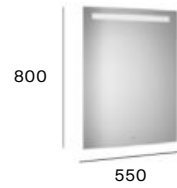

550 mm
Rectangular mirror with top lighting. Colour temperature: 4000K
A812463000