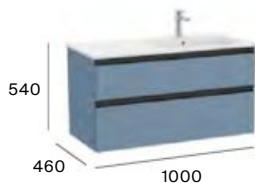

1000 mm
Unik - Base unit and slim basin on the right
A851482...
Pack - Base unit, slim basin on the right and Eidos LED mirror.
A851515...