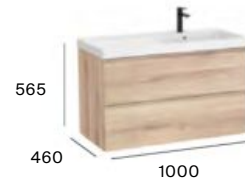

1000 mm
Unik - Base unit with two drawers and right-hand basin
A852492...
Pack - Base unit with two drawers, right-hand basin and Eidos LED mirror
A852498...