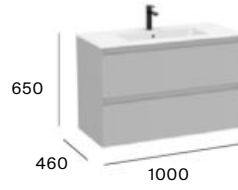

## Standard

2 drawers

600 mm  
Unik - Base unit and Stonex® basin in matt white finish.  
**A851933...**

800 mm  
Unik - Base unit and Stonex® basin in matt white finish.  
**A851934...**

1000 mm  
Unik - Base unit and Stonex® basin in matt white finish.  
**A851935...**