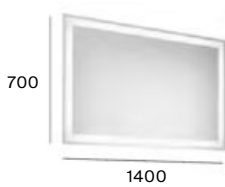

1200 mm
Mirror with perimetral LED lighting and demister device, activated by touch sensors.
A812346000

1400 mm
Mirror with perimetral LED lighting and demister device, activated by touch sensors.
A812347000

800 mm
Round mirror with perimetral LED lighting and demister device, activated by touch sensors.
A812338000

1000 mm
Round mirror with perimetral LED lighting and demister device, activated by touch sensors.
A812337000

Led Light

Touchless

Demister device

4000K

Colour temperature

Dimensions in mm.