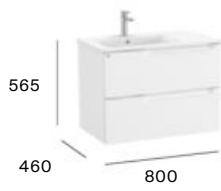

800 mm
Unik - Base unit and asymmetric left hand basin.
A851817...
Pack - Base unit, asymmetrical left hand basin and Eidos mirror.
A851837...