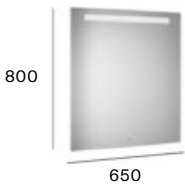

650 mm
Rectangular mirror with top lighting. Colour temperature: 4000K
A812465000