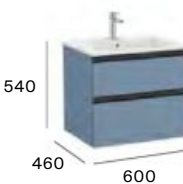

600 mm
Unik - Base unit and slim basin.
A851476...
Pack - Base unit, slim basin and Eidos LED mirror.
A851509...