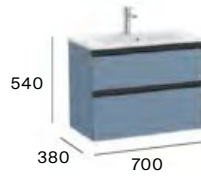

## Compact

2 drawers

500 mm  
Unik - Compact base unit and slim basin.  
**A851494...**  
Pack - Compact base unit, slim basin and Eidos LED mirror.  
**A851525...**

600 mm  
Unik - Compact base unit and slim basin.  
**A851495...**  
Pack - Compact base unit, slim basin and Eidos LED mirror.  
**A851526...**