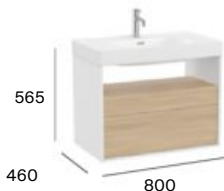

## With Open Shelf

2 drawers

550 mm  
Base unit with open  
shelf for basin  
**A858105...**

600 mm  
Base unit with open  
shelf for basin  
**A858106...**

800 mm  
Base unit with open  
shelf for basin  
**A858107...**

1000 mm  
Base unit with open  
shelf for basin  
**A858108...**

1200 mm  
Base unit with open  
shelf for basin  
**A858109...**

Basin not included

## Floorstanding

550 mm  
Floorstanding metal  
structure for basin with  
shelf and towel holder  
**\*A858110485**

600 mm  
Floorstanding metal  
structure for basin with  
shelf and towel holder  
**\*A858111485**