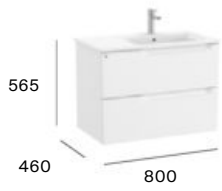

Standard

2 drawers

800 mm
Unik - Base unit and asymmetric right hand basin.
A851815...
Pack - Base unit, asymmetrical right hand basin and Eidos mirror.
A851835...