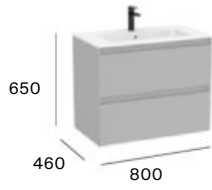

## Standard

2 drawers

600 mm  
Unik - Base unit and Stonex® basin in matt white finish.  
**A851933...**

800 mm  
Unik - Base unit and Stonex® basin in matt white finish.  
**A851934...**

1000 mm  
Unik - Base unit and Stonex® basin in matt white finish.  
**A851935...**