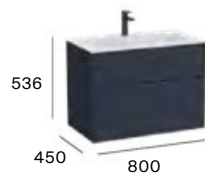

800 mm
Unik - base unit with two
drawers
and ceramic basin
A852453...

Pack - base unit with two
drawers, ceramic basin,
mirror and spotlight
A852461...