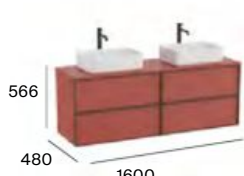

1600 mm
Base unit with four drawers
for two in countertop or
over countertop basins
A852523...