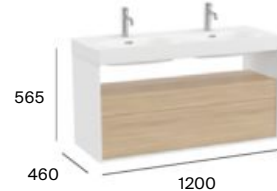

## With Open Shelf

2 drawers

550 mm  
Base unit with open  
shelf for basin  
**A858105...**

600 mm  
Base unit with open  
shelf for basin  
**A858106...**

800 mm  
Base unit with open  
shelf for basin  
**A858107...**

1000 mm  
Base unit with open  
shelf for basin  
**A858108...**

1200 mm  
Base unit with open  
shelf for basin  
**A858109...**

Basin not included

## Floorstanding

550 mm  
Floorstanding metal  
structure for basin with  
shelf and towel holder  
**\*A858110485**

600 mm  
Floorstanding metal  
structure for basin with  
shelf and towel holder  
**\*A858111485**