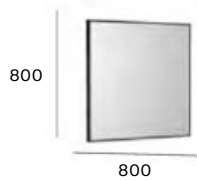

Mirai Comfort

600 mm
Rectangular mirror with perimeter lighting and adjustable temperature, capacitive sensor and demister device.
A812452485

800 mm
Rectangular mirror with perimeter lighting and adjustable temperature, capacitive sensor and demister device.
A812453485

1000 mm
Rectangular mirror with perimeter lighting and adjustable temperature, capacitive sensor and demister device.
A812454485

800 mm
Round mirror with perimeter lighting and adjustable temperature, capacitive sensor and demister device.
A812458485

1000 mm
Round mirror with perimeter lighting and adjustable temperature, capacitive sensor and demister device.
A812459485

Led Light

Touchless

Demister device

Colour temperature

Dimensions in mm.