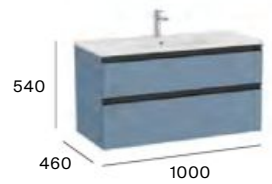

1000 mm
Unik - Base unit and slim basin.
A851852...
Pack - Base unit, slim basin and Eidos LED mirror.
A851854...

Dimensions in mm. Replace (...) in the product reference with the code of the chosen finish:

○ 806 Glossy White ○ 509 Matt White ● 547 Matt Grey ● 548 Matt Blue ● 434 Nordic Ash ● 517 Walnut ● 402 City Oak