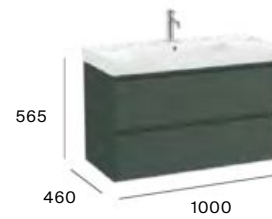

1000 mm
Unik - Base unit and Fineceramic® basin.
A851693...
Pack - Base unit, Fineceramic® basin and Eidos LED mirror.
A851709...