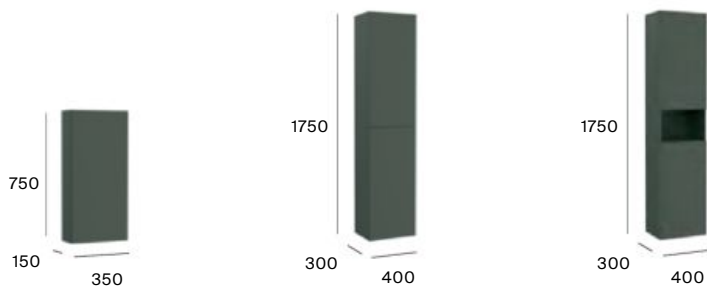

Column unit

750 mm
Delta top unit with door.
A857637...

1750 mm
Delta column unit.
A857635...

1750 mm
Delta column unit,
with open shelf.
A857636...