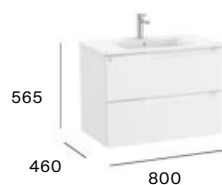

## Standard

2 drawers

600 mm  
Unik - Base unit and basin.  
**A851813...**  
Pack - Base unit, basin and Eidos mirror.  
**A851833...**

700 mm  
Unik - Base unit and basin.  
**A851814...**  
Pack - Base unit, basin and Eidos mirror.  
**A851834...**