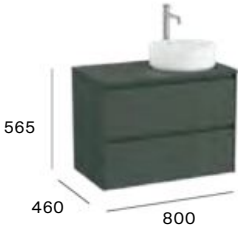

## Over countertop

2 drawers

800 mm  
Base unit for over countertop basin.  
**A851728...**

Pack - Base unit for countertop basin and Eidos LED mirror.  
**A851716...**

800 mm  
Base unit for over countertop right hand basin.  
**A851727...**