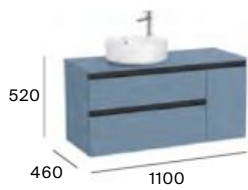

## Over countertop

2 drawers & 1 door

1100 mm  
Base unit for over countertop basin on the right.

**A851504...**

Pack - Base unit for over countertop basin on the right and Eidos LED mirror.

**A851535...**