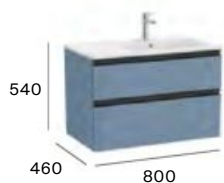

Standard with slim basin

2 drawers

800 mm
Unik - Base unit and slim basin on the right
A851480...
Pack - Base unit, slim basin on the right and Eidos LED mirror.
A851513...