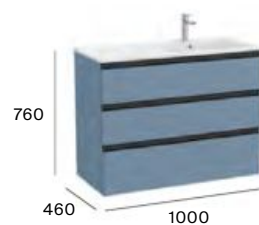

## Standard with slim basin

3 drawers

800 mm  
Unik - Base unit and slim basin on the right  
**A851489...**  
Pack - Base unit slim basin on the right and Eidos LED mirror.  
**A851521...**

800 mm  
Unik - Base unit and slim basin on the left.  
**A851487...**  
Pack - Base unit, slim basin on the left and Eidos LED mirror.  
**A851520...**