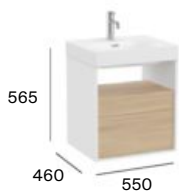

With Open Shelf

2 drawers

550 mm
Base unit with open
shelf for basin
A858105...