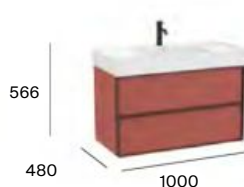

## Standard

2 drawers

600 mm  
Unik - Base unit  
and basin.  
**A851990...**

800 mm  
Unik - Base unit  
and basin.  
**A851991...**

1000 mm  
Unik - Base unit  
and basin.  
**A851992...**