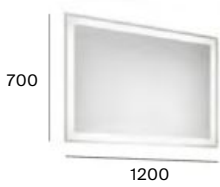

1200 mm
Mirror with perimetral LED lighting and demister device, activated by touch sensors.
A812346000

1400 mm
Mirror with perimetral LED lighting and demister device, activated by touch sensors.
A812347000

800 mm
Round mirror with perimetral LED lighting and demister device, activated by touch sensors.
A812338000

1000 mm
Round mirror with perimetral LED lighting and demister device, activated by touch sensors.
A812337000

Led Light

Touchless

Demister device

4000K

Colour temperature

Dimensions in mm.