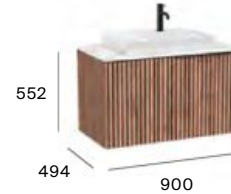

900 mm
Unik - Base unit, veined marble countertop and Geometric over countertop basin. White finish.
A851953554

Dimensions in mm.