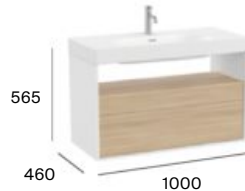

## With Open Shelf

2 drawers

550 mm  
Base unit with open  
shelf for basin  
**A858105...**

600 mm  
Base unit with open  
shelf for basin  
**A858106...**

800 mm  
Base unit with open  
shelf for basin  
**A858107...**

1000 mm  
Base unit with open  
shelf for basin  
**A858108...**

1200 mm  
Base unit with open  
shelf for basin  
**A858109...**

Basin not included

## Floorstanding

550 mm  
Floorstanding metal  
structure for basin with  
shelf and towel holder  
**\*A858110485**

600 mm  
Floorstanding metal  
structure for basin with  
shelf and towel holder  
**\*A858111485**