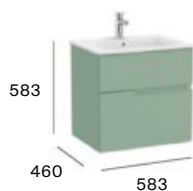

Standard

2 drawers

600 mm
Unik - base unit with two drawers and basin
A852095...

Pack - base unit with two drawers, basin, Luna mirror and Starlight LED spotlight
A852105...