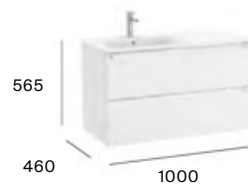

1000 mm
Unik - Base unit and asymmetric left hand basin.
A851820...
Pack - Base unit, asymmetrical left hand basin and Eidos mirror.
A851840...