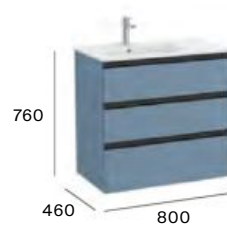

800 mm
Unik - Base unit and slim basin on the left.
A851487...
Pack - Base unit, slim basin on the left and Eidos LED mirror.
A851520...