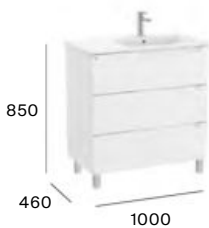

Standard

3 drawers

800 mm
Unik - Base unit, legs and asymmetric right hand basin.
A851823...
Unik - Base unit, legs, asymmetric right hand basin and Eidos mirror.
A851843...