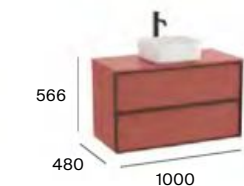

## In countertop or over countertop

2 drawers

600 mm  
Base unit for in countertop  
or over countertop basin.  
**A851993...**

800 mm  
Base unit for in countertop  
or over countertop basin.  
**A851994...**