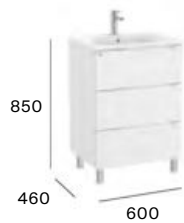

Standard

3 drawers

600 mm
Unik - Base unit, legs and basin.
A851821...
Pack - Base unit, legs, basin and Eidos mirror.
A851841...