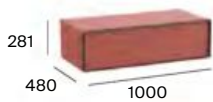

1000 mm
Auxiliary unit.
A857854...