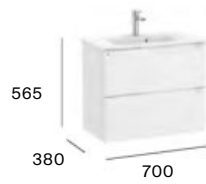

## Compact

2 drawers

500 mm  
Unik - Compact base unit and basin.  
**A851809...**  
Pack - Compact base unit, basin and Eidos mirror.  
**A851829...**

600 mm  
Unik - Compact base unit and basin.  
**A851810...**  
Pack - Compact base unit, basin and Eidos mirror.  
**A851830...**