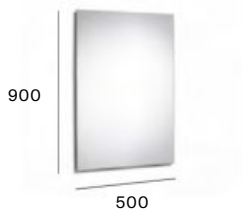

Luna

---

500 mm
Rectangular mirror.
A812366000