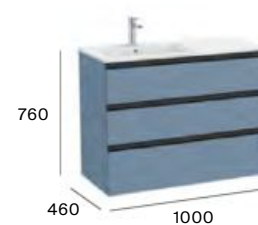

1000 mm
Unik - Base unit and slim basin on the left.
A851491...
Pack - Base unit, slim basin on the left and Eidos LED mirror.
A851522...

Dimensions in mm. Replace (...) in the product reference with the code of the chosen finish:

○ 806 Glossy White ○ 509 Matt White ● 547 Matt Grey ● 548 Matt Blue ● 434 Nordic Ash ● 517 Walnut ● 402 City Oak