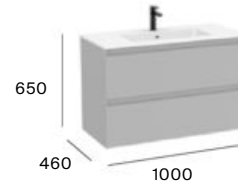

## Standard

2 drawers

600 mm  
Unik - Base unit with two drawers and ceramic basin in matt white finish  
**A852485...**

800 mm  
Unik - Base unit with two drawers and ceramic basin in matt white finish  
**A852486...**