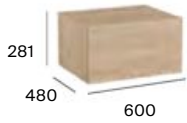

Auxiliary unit

1 drawer

Column unit

600 mm
Auxiliary unit with
one drawer.
A817087...