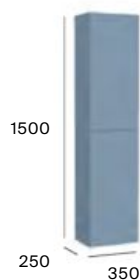

1500 mm
Extra column unit with two doors.

A857702...

Dimensions in mm. Replace (...) in the product reference with the code of the chosen finish:

○ 806 Glossy White ○ 509 Matt White ● 547 Matt Grey ● 548 Matt Blue ● 434 Nordic Ash ● 517 Walnut ● 402 City Oak