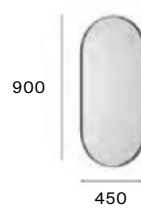

450 mm
Oval mirror with
perimetral LED lighting
and frame.
A812428...