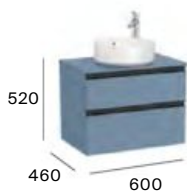

Over countertop

2 drawers

600 mm
Base unit
for over countertop
basin.

A851500...

Pack - Base unit
for over countertop
basin and Eidos
LED mirror.

A851531...