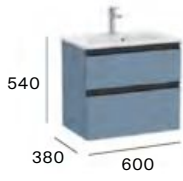

600 mm
Unik - Compact base unit and slim basin.
A851495...
Pack - Compact base unit, slim basin and Eidos LED mirror.
A851526...