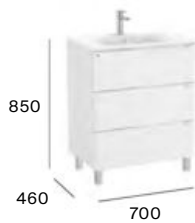

700 mm
Unik - unit, legs and basin.
A851822...
Pack - Base unit, legs, basin and Eidos mirror.
A851842...