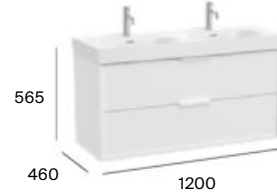

## Standard

2 drawers

550 mm  
Base unit for  
basin  
**A858100509**

600 mm  
Base unit for  
basin  
**A858101509**

800 mm  
Base unit for  
basin  
**A858102509**

1000 mm  
Base unit for  
basin  
**A858103509**