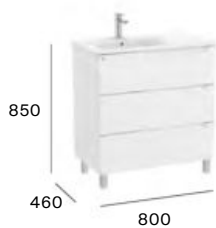

800 mm
Unik - Base unit, legs and asymmetric left hand basin.
A851825...
Pack - Base unit, legs, asymmetric left hand basin and Eidos mirror.
A851845...