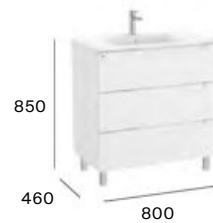

## Standard

3 drawers

600 mm  
Unik - Base unit, legs and basin.  
**A851821...**  
Pack - Base unit, legs, basin and Eidos mirror.  
**A851841...**

700 mm  
Unik - unit, legs and basin.  
**A851822...**  
Pack - Base unit, legs, basin and Eidos mirror.  
**A851842...**