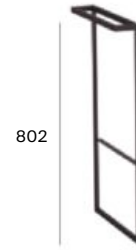

802

Structure unit with integrated towel rail (1 unit)

A816831485