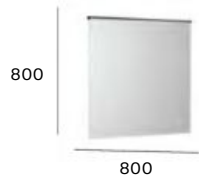

600 mm
Rectangular mirror with top lighting and adjustable temperature, capacitive sensor and demister device.
A812455485

800 mm
Square mirror with top lighting and adjustable temperature, capacitive sensor and demister device.
A812456485

1000 mm
Rectangular mirror with top lighting and adjustable temperature, capacitive sensor and demister device.
A812457485