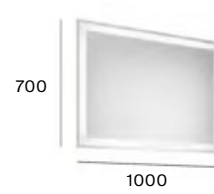

# Iridia

25.000 h

LED  
SAMSUNG

AC  
LED

400 mm  
Mirror with perimetral LED lighting and demister device, activated by touch sensors.  
**A812339000**

600 mm  
Mirror with perimetral LED lighting and demister device, activated by touch sensors.  
**A812340000**