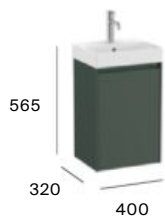

Ultra compact

1 door

400 mm
Unik - Compact base unit and Fineceramic® basin.

A851677...

Pack - Compact base unit, Fineceramic® basin and Eidos LED mirror.

A851695...