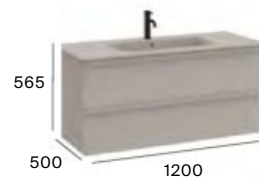

1200 mm
Unik - Base unit with two drawers and ceramic basin in matching finish
A852542...