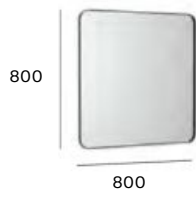

# Luna Frame

---

600 mm  
Rectangular mirror  
with frame.  
**A812413...**

800 mm  
Square mirror with  
frame.  
**A812414...**

1000 mm  
Rectangular mirror  
with frame.  
**A812415...**

1200 mm  
Rectangular mirror  
with frame.  
**A812416...**