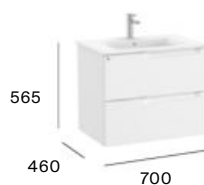

700 mm
Unik - Base unit and basin.
A851814...
Pack - Base unit, basin and Eidos mirror.
A851834...