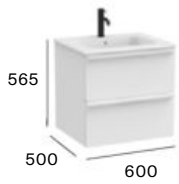

## Standard

2 drawers

600 mm  
Unik - Base unit with two drawers and ceramic basin in matt white finish  
**A852535...**

800 mm  
Unik - Base unit with two drawers and ceramic basin in matt white finish  
**A852536...**