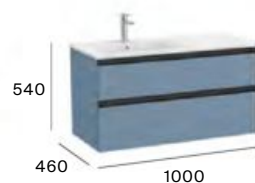

1000 mm
Unik - Base unit and slim basin on the left.
A851481...
Pack - Base unit, slim basin on the left and Eidos LED mirror.
A851514...