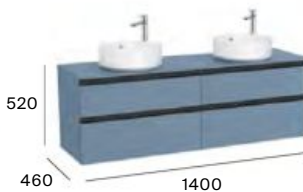

1600 mm
Base unit for two over
countertop basins.

A851962...

Basin not included

Dimensions in mm. Replace (...) in the product reference with the code of the chosen finish:

○ 806 Glossy White ○ 509 Matt White ● 547 Matt Grey ● 548 Matt Blue ● 434 Nordic Ash ● 517 Walnut ● 402 City Oak