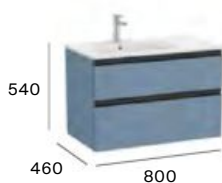

800 mm
Unik - Base unit and slim basin on the left.
A851479...
Pack - Base unit, slim basin on the left and Eidos LED mirror.
A851512...