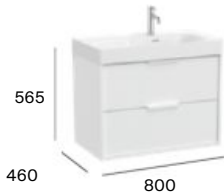

## Standard

2 drawers

550 mm  
Base unit for  
basin  
**A858100509**

600 mm  
Base unit for  
basin  
**A858101509**

800 mm  
Base unit for  
basin  
**A858102509**

1000 mm  
Base unit for  
basin  
**A858103509**