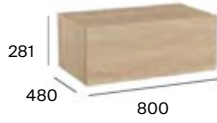

800 mm
Auxiliary unit with
one drawer
A857853...