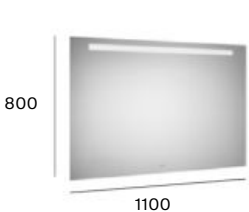

1100 mm
Rectangular mirror with top lighting. Colour temperature: 4000K
A812470000