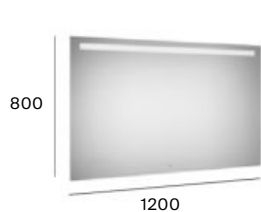

1200 mm
Rectangular mirror with top lighting. Colour temperature: 4000K
A812471000