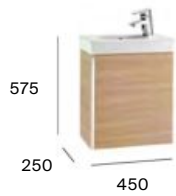

Ultra compact

1 door

Unik - Compact base
unit and basin

A855873...

Pack - Compact base
unit, basin and mirror

A855865...

Pack - Compact base
unit, basin and mirror
cabinet

A855866...