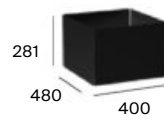

## Column unit

600 mm  
Auxiliary unit with  
one drawer.  
**A817087...**

800 mm  
Auxiliary unit with  
one drawer  
**A857853...**

800 mm  
Auxiliary  
metal box  
**A817089485**

800 mm  
Auxiliary  
metal box  
**A817090485**