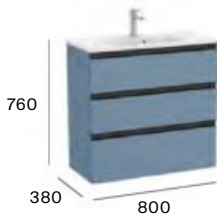

800 mm
Unik - Compact base unit and slim basin.
A851499...
Pack - Compact base unit, slim basin and Eidos LED mirror.
A851530...