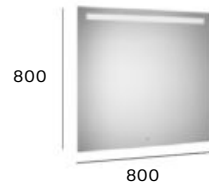

800 mm
Square mirror with top lighting. Colour temperature: 4000K
A812467000