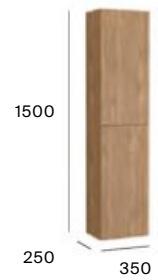

Standard

2 doors

Column unit

600 mm
Unik - Base unit
and basin
A851773...

Pack - Base unit, basin,
mirror and LED spotlight
A851783...

800 mm
Unik - Base unit
and basin
A851774...

Pack - Base unit, basin,
mirror and LED spotlight
A851784...

750 mm
Extra top unit with
one door
A857703...

1500 mm
Extra column unit with
two doors
A857702...