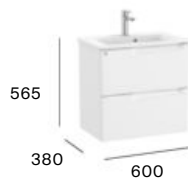

600 mm
Unik - Compact base unit and basin.
A851810...
Pack - Compact base unit, basin and Eidos mirror.
A851830...