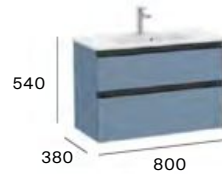

800 mm
Unik - Compact base unit and slim basin.
A851497...
Pack - Compact base unit, slim basin and Eidos LED mirror.
A851528...