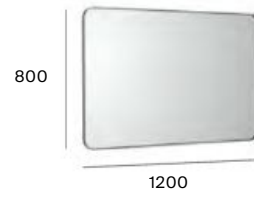

# Luna Frame

---

600 mm  
Rectangular mirror  
with frame.  
**A812413...**

800 mm  
Square mirror with  
frame.  
**A812414...**

1000 mm  
Rectangular mirror  
with frame.  
**A812415...**

1200 mm  
Rectangular mirror  
with frame.  
**A812416...**