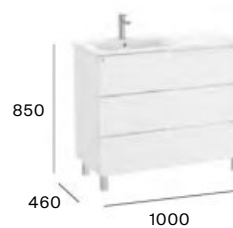

1000 mm
Unik - Base unit, legs and asymmetric left hand basin.
A851828...
Pack - Base unit, legs, asymmetric left hand basin and Eidos mirror.
A851848...

Dimensions in mm. Replace (...) in the product reference with the code of the chosen finish:

○ 509 Matt White   ● 514 Pebble Grey   ● 523 Matt Black   ● 525 White Wood   ● 524 Beige Wood