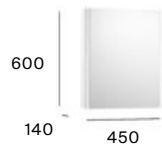

Mirror

1 door

Mirror cabinet.

A856692806