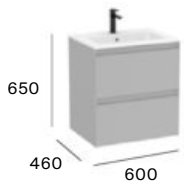

Standard

2 drawers

600 mm
Unik - Base unit with two drawers and ceramic basin in matt white finish
A852485...