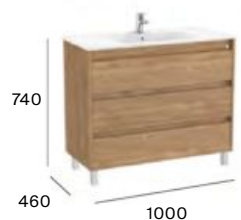

1000 mm
Unik - Base unit, legs
and basin
A851782...
Pack - Base unit, legs,
basin, mirror and LED
spotlight
A851792...