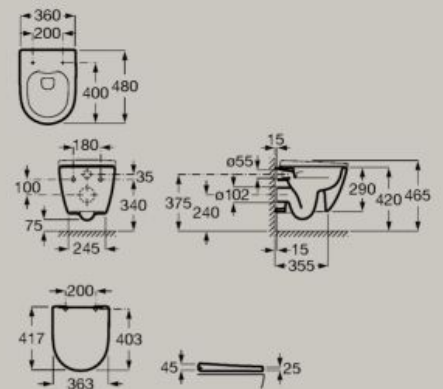

Compact wall-hung Rimless WC

- **A346688000** Gloss White **£390.00**
- **A346688620** Matt White **£468.00**
- **A346688S00** Supraglaze® **£420.00**

Soft-closing seat and cover

- **A801E22002** White **£146.88**
- **A801E22001** White with Supralit® **£146.88**
- **A801E22622** Matt White **£176.26**
- **A801E22621** Matt White with Supralit® **£176.26**

Seat and cover

- **A801E20002** White **£122.40**
- **A801E20001** White with Supralit® **£122.40**
- **A801E20622** Matt White **£146.88**
- **A801E20621** Matt White with Supralit® **£146.88**

Rimless   Soft Close   Extra Height   Supralit®