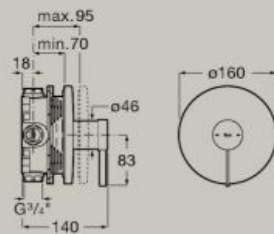

Built-in shower mixer (1 way)

A5A2B9EC00	Chrome	£208.20
A5A2B9ENB0	Matt Black	£291.48
A5A2B9ECN0	Titanium Black	£291.48
A5A2B9ERG0	Rose Gold	£291.48

RocaBox required for installation

A525869403	£125.89