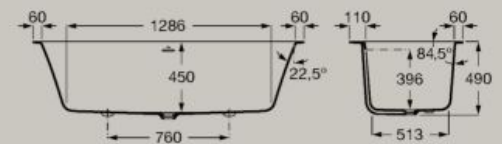

Bath panels not included.

Please visit our website at www.uk.roca.com for installation details.

Rectangular drop in bath.
Made of Stonex®.

1700 x 750 mm

A248630000 White **£1,683.60**

Includes click-clack drain, trap and integrated overflow.