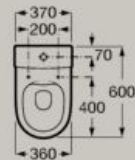

4,5/3L Rimless Soft Close Extra Height

Supralit®

Dimensions in mm. Prices shown are recommended retail prices including VAT.

● 00 White ● 62 Matt White ● S0 Supraglaze®