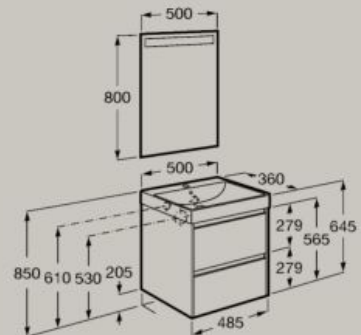

Basin

A32768E004 £165.36

Recommended:

Eidos LED mirror 500 x 800mm

A812354000 £243.28

Soft Close

Full Extraction

Dimensions in mm. Prices shown are recommended retail prices including VAT. Replace (...) in the product reference with the code of the chosen finish: