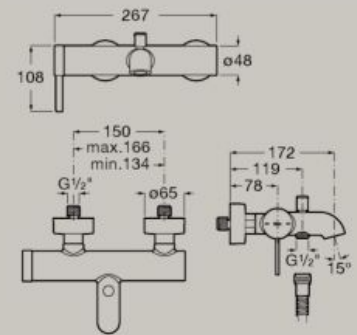

A5A609EC00	Chrome	£269.16
A5A609ENB0	Matt Black	£376.92
A5A609ECNO	Titanium Black	£376.92
A5A609ERGO	Rose Gold	£376.92

5L

Wall-mounted bath-shower mixer with automatic diverter

A5A029EC00	Chrome	£326.28
A5A029ENB0	Matt Black	£456.84
A5A029ECNO	Titanium Black	£456.84
A5A029ERGO	Rose Gold	£456.84