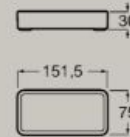

Container
151.5 x 75 mm

A817671C60 Matt White **£12.30**
A817671C70 Matt Green **£12.30**
A817671C80 Matt Grey **£12.30**