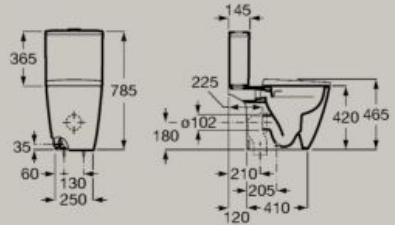

Toilets

Close-coupled open back
Rimless WC with dual outlet

A342687000	Gloss White	£294.00
A342687620	Matt White	£352.80
A342687S00	Supraglaze®	£324.00

Dual flush 4.5/3L WC cistern
with bottom inlet

A34168C00F	Gloss White	£367.20
A34168C62F	Matt White	£440.64
A34168CS0F	Supraglaze®	£397.20

Soft-closing seat and cover

A801E12002	White	£146.88
A801E12001	White with Supralit®	£146.88
A801E12622	Matt White	£176.26
A801E12621	Matt White with Supralit®	£176.26

Seat and cover

A801E10002	White	£122.40
A801E10001	White with Supralit®	£122.40
A801E10622	Matt White	£146.88
A801E10621	Matt White with Supralit®	£146.88

4,5/3L Rimless Soft Close Extra Height

Supralit®

Compact back to wall close-coupled
Rimless WC with dual outlet

A342688000	Gloss White	£354.00
A342688620	Matt White	£424.80
A342688S00	Supraglaze®	£384.00

Dual flush 4.5/3L WC cistern
with bottom inlet

A34168C00F	Gloss White	£367.20
A34168C62F	Matt White	£440.64
A34168CS0F	Supraglaze®	£397.20

Soft-closing seat and cover

A801E22002	White	£146.88
A801E22001	White with Supralit®	£146.88
A801E22622	Matt White	£176.26
A801E22621	Matt White with Supralit®	£176.26

Seat and cover

A801E20002	White	£122.40
A801E20001	White with Supralit®	£122.40
A801E20622	Matt White	£146.88
A801E20621	Matt White with Supralit®	£146.88