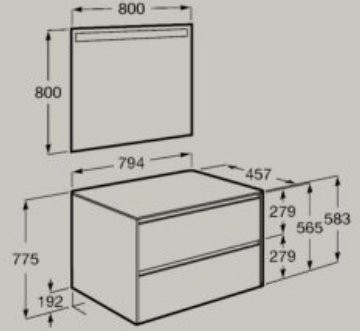

Eidos LED mirror 800 x 800mm

A812356000 £326.69

Soft
Close

Full
Extraction

Internal
organiser

Base unit for countertop left hand basin
with two drawers

A851729... £1,058.28

Sold individually: