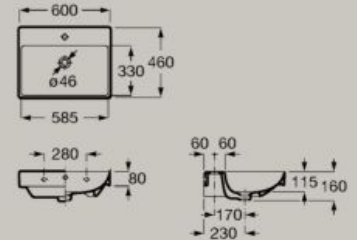

Wall-hung basin
600 x 460 mm

- **A327686000** Gloss White **£231.48**
- **A327686620** Matt White **£277.78**
- **A327686S00** Supraglaze **£261.48**

Optional

Full-pedestal

- **A337470000** Gloss White **£96.02**
- **A337470620** Matt White **£115.23**

Semi-pedestal

- **A337471000** Gloss White **£120.52**
- **A337471620** Matt White **£144.62**