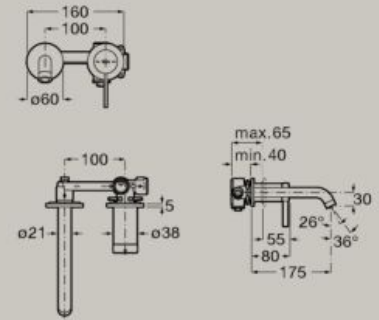

Built-in body required for installation with built-in basin mixer

A5E3501C00	Chrome	£108.00
A5E3501NB0	Matt Black	£151.20
A5E3501CNO	Titanium Black	£151.20
A5E3501RGO	Rose Gold	£151.20

5L

Bidet mixer with pop-up waste and flexible supply hoses