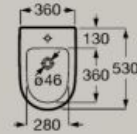

Soft-closing bidet lid

A806E12001	White with Supralit®	£119.52
A806E12621	Matt White with Supralit®	£190.66

Bidet lid

A806E10001	White with Supralit®	£144.00
A806E10621	Matt White with Supralit®	£201.60

Soft Close Extra Height Supralit®