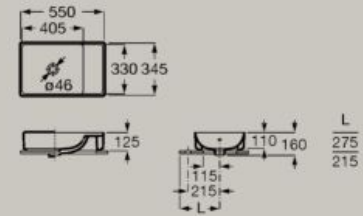

On countertop basin
550 x 345 mm

- **A32768C000** Gloss White **£495.84**
- **A32768C620** Matt White **£595.01**
- **A32768CS00** Supraglaze **£525.84**