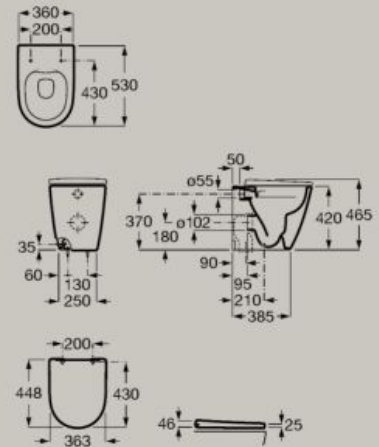

Back to wall single floorstanding Rimless WC with dual outlet

- **A347687000** Gloss White **£384.00**
- **A347687620** Matt White **£460.80**
- **A347687S00** Supraglaze® **£414.00**

Soft-closing seat and cover

- **A801E12002** White **£146.88**
- **A801E12001** White with Supralit® **£146.88**
- **A801E12622** Matt White **£176.26**
- **A801E12621** Matt White with Supralit® **£176.26**

Seat and cover

- **A801E10002** White **£122.40**
- **A801E10001** White with Supralit® **£122.40**
- **A801E10622** Matt White **£146.88**
- **A801E10621** Matt White with Supralit® **£146.88**

Rimless   Soft Close   Extra Height   Supralit®

Wall-hung Rimless WC

- **A346687000** Gloss White **£390.00**
- **A346687620** Matt White **£468.00**
- **A346687S00** Supraglaze® **£420.00**

Soft-closing seat and cover

- **A801E12002** White **£146.88**
- **A801E12001** White with Supralit® **£146.88**
- **A801E12622** Matt White **£176.26**
- **A801E12621** Matt White with Supralit® **£176.26**

Seat and cover

- **A801E10002** White **£122.40**
- **A801E10001** White with Supralit® **£122.40**
- **A801E10622** Matt White **£146.88**
- **A801E10621** Matt White with Supralit® **£146.88**

Rimless   Soft Close   Extra Height   Supralit®

Compact wall-hung Rimless WC

- **A346688000** Gloss White **£390.00**
- **A346688620** Matt White **£468.00**
- **A346688S00** Supraglaze® **£420.00**

Soft-closing seat and cover

- **A801E22002** White **£146.88**
- **A801E22001** White with Supralit® **£146.88**
- **A801E22622** Matt White **£176.26**
- **A801E22621** Matt White with Supralit® **£176.26**

Seat and cover

- **A801E20002** White **£122.40**
- **A801E20001** White with Supralit® **£122.40**
- **A801E20622** Matt White **£146.88**
- **A801E20621** Matt White with Supralit® **£146.88**

Rimless   Soft Close   Extra Height   Supralit®

Dimensions in mm. Prices shown are recommended retail prices including VAT.

● 00 White   ● 62 Matt White   ● S0 Supraglaze®

Please visit our website www.uk.roca.com for further details on compatible Installation Systems.