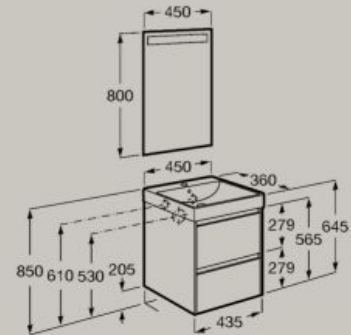

A812388000 £237.36

Soft Close

Full Extraction

500 x 360 mm
Unik (compact base unit with two drawers and basin)

A851682... £623.04

Sold individually:

Compact base unit

A857599... £441.48