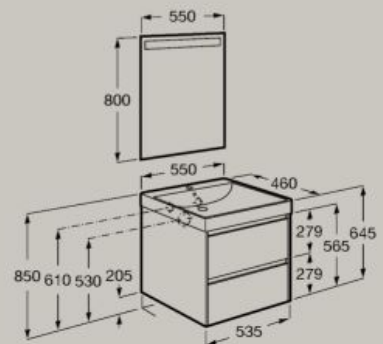

A857612... **£592.20**

Basin

A327685004 **£214.32**

Recommended:

Eidos LED mirror 550 x 800mm

A812389000 **£257.16**

Soft Close Full Extraction Internal organiser

600 x 460 mm
Unik (base unit with two drawers and basin)