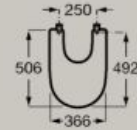

Bidet lid

A806E10001	White with Supralit®	£144.00
A806E10621	Matt White with Supralit®	£201.60

Soft Close Extra Height Supralit®

Wall-hung bidet

A357685000	Gloss White	£374.40
A357685620	Matt White	£460.80
A357685S00	Supraglaze®	£404.40