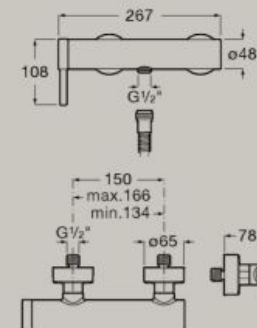

Wall-mounted shower mixer

A5A219EC00	Chrome	£285.96
A5A219ENB0	Matt Black	£400.44
A5A219ECNO	Titanium Black	£400.44
A5A219ERGO	Rose Gold	£400.44