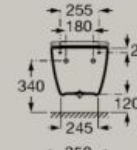

Soft-closing bidet lid

A806E12001	White with Supralit®	£119.52
A806E12621	Matt White with Supralit®	£190.66

Bidet lid

A806E10001	White with Supralit®	£144.00
A806E10621	Matt White with Supralit®	£201.60

Soft Close Extra Height Supralit®