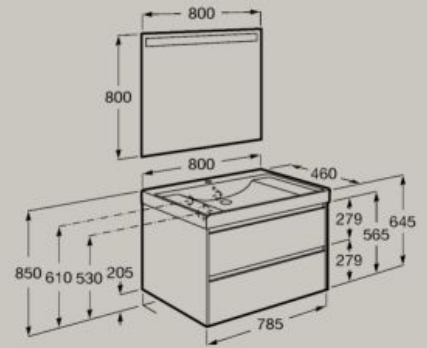

A812356000 £326.69

Soft Close

Full Extraction

Internal organiser

Unik (base unit with two drawers and left hand basin)

A851692... £978.12

Sold individually:

Base unit