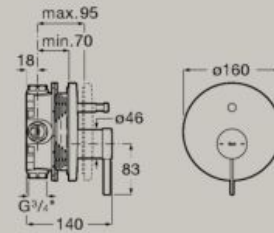

Built-in bath-shower mixer with automatic diverter (2 ways)

A5A0B9EC00	Chrome	£240.24
A5A0B9ENB0	Matt Black	£336.36
A5A0B9ECN0	Titanium Black	£336.36
A5A0B9ERG0	Rose Gold	£336.36

RocaBox required for installation

A525869403	£125.89