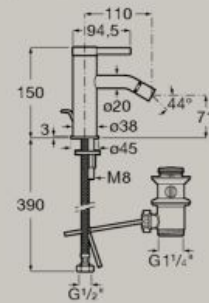

Bidet mixer with pop-up waste and flexible supply hoses

A5A609EC00	Chrome	£269.16
A5A609ENB0	Matt Black	£376.92
A5A609ECNO	Titanium Black	£376.92
A5A609ERGO	Rose Gold	£376.92

5L