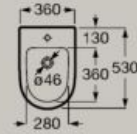

Bidet lid

A806E10001	White with Supralit®	£144.00
A806E10621	Matt White with Supralit®	£201.60

Soft Close Extra Height Supralit®

Wall-hung bidet

A357685000	Gloss White	£374.40
A357685620	Matt White	£460.80
A357685S00	Supraglaze®	£404.40