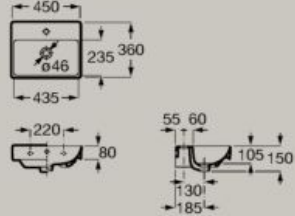

Compact wall-hung basin
450 x 360 mm

- **A327682000** Gloss White **£152.16**
- **A327682620** Matt White **£182.59**
- **A327682S00** Supraglaze **£182.16**

Optional

Compact semi-pedestal

- **A337782000** Gloss White **£146.24**
- **A337782620** Matt White **£175.48**