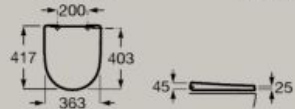

4,5/3L Rimless Soft Close Extra Height

Supralit®

Dimensions in mm. Prices shown are recommended retail prices including VAT.

● 00 White ● 62 Matt White ● S0 Supraglaze®