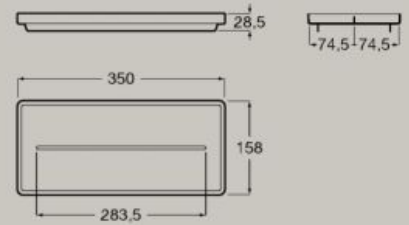

Basin complements

Tray
350 x 158 mm

A817670C60 Matt White **£20.40**
A817670C70 Matt Green **£20.40**
A817670C80 Matt Grey **£20.40**

Compatible with
460 mm width basins

Container
151.5 x 75 mm

A817671C60 Matt White **£12.30**
A817671C70 Matt Green **£12.30**
A817671C80 Matt Grey **£12.30**

Countertop tumbler
105 x 77.5 mm

A817672C60 Matt White **£12.30**
A817672C70 Matt Green **£12.30**
A817672C80 Matt Grey **£12.30**

Countertop soap dispenser
53 x 73 mm

A817673C60 Matt White **£30.00**
A817673C70 Matt Green **£30.00**
A817673C80 Matt Grey **£30.00**

Dimensions in mm. Prices shown are recommended retail prices including VAT.

● C6 Matt White ● C7 Matt Green ● C8 Matt Grey

Please see back of brochure for all furniture finishes