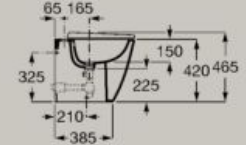

Wall-hung bidet

A357685000	Gloss White	£374.40
A357685620	Matt White	£460.80
A357685S00	Supraglaze®	£404.40

Soft-closing bidet lid

A806E12001	White with Supralit®	£119.52
A806E12621	Matt White with Supralit®	£190.66