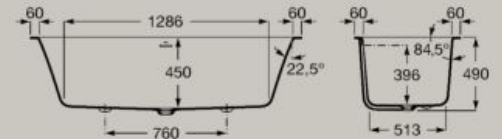

Rectangular drop in bath.
Made of Stonex®.

1700 x 700 mm

A248631000 White **£1,572.00**

Includes click-clack drain, trap and integrated overflow.