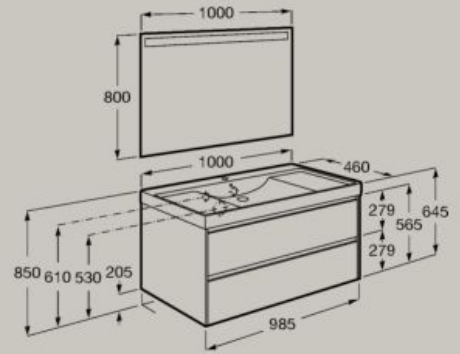

Basin

A32768A004 £317.52

Recommended:

Eidos LED mirror 1000 x 800mm

A812357000 £385.09

Soft Close Full Extraction Internal organiser

1000 x 460 mm
Base unit for countertop basin with one drawer

A851726... £1,207.56