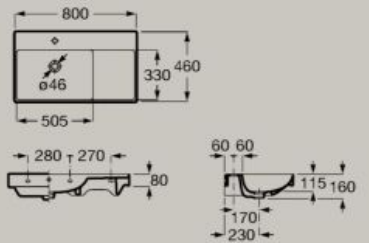

Left hand wall-hung basin
800 x 460 mm

- **A327689000** Gloss White **£297.72**
- **A327689620** Matt White **£357.26**
- **A327689S00** Supraglaze **£327.72**