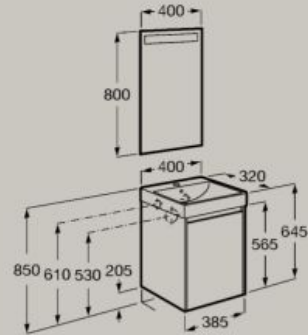

Basin

A32768D004 £138.96

Recommended:

Eidos LED mirror 400 x 800mm

A812387000 £231.48

Soft Close

Internal Shelf

450 x 360 mm
Unik (compact base unit with two drawers and basin)