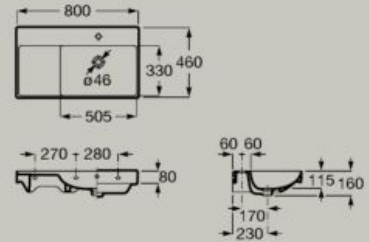

Right hand wall-hung basin
800 x 460 mm

- **A327688000** Gloss White **£297.72**
- **A327688620** Matt White **£357.26**
- **A327688S00** Supraglaze **£327.72**