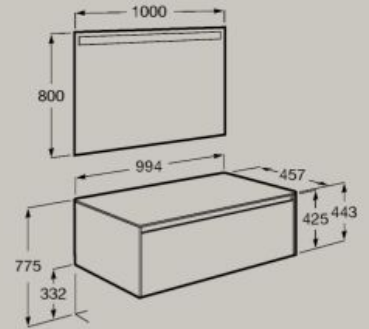

Soft Close Full Extraction Internal organiser

For compatible on countertop basins, please refer to the on countertop basins section.

1000 x 460 mm
Base unit for countertop basin with two drawers

A851730... £1,207.56