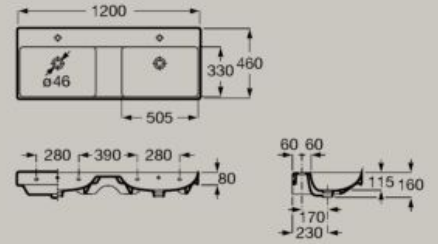

Double wall-hung or vanity basin
1200 x 460 mm

- **A32768B000** Gloss White **£476.28**
- **A32768B620** Matt White **£571.54**
- **A32768BS00** Supraglaze **£506.28**

On countertop basin
Ø370 mm

- **A32768J000** Gloss White **£338.16**
- **A32768J620** Matt White **£405.79**
- **A32768JS00** Supraglaze **£368.16**