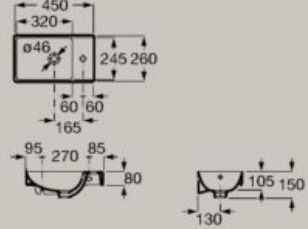

Basins

Compact wall-hung basin - Right hand
450 x 260 mm

- **A327681000** Gloss White **£145.56**
- **A327681620** Matt White **£174.67**
- **A327681S00** Supraglaze **£175.56**

Compact wall-hung basin
400 x 320 mm

- **A32768D000** Gloss White **£138.96**
- **A32768D620** Matt White **£166.75**
- **A32768DS00** Supraglaze **£168.96**