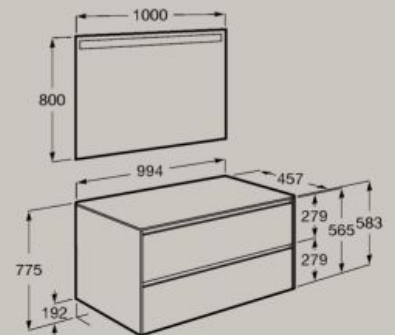

For compatible on countertop basins, please refer to the on countertop basins section.

*Please refer to the opposite page for basin and countertop colour combinations to suit the Light Oak and Dark Elm base units.

1200 x 460 mm
Unik (base unit with four drawers and double basin)

A851694... £1,610.28

Sold individually:

Base unit

A857617... £1,134.00

Double basin

A32768B004 £476.28

Recommended:

Eidos LED mirror 1200 x 800mm

A812358000 £441.10