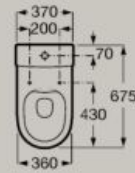

Toilets

Close-coupled open back
Rimless WC with dual outlet

A342687000	Gloss White	£294.00
A342687620	Matt White	£352.80
A342687S00	Supraglaze®	£324.00

Dual flush 4.5/3L WC cistern
with bottom inlet

A34168C00F	Gloss White	£367.20
A34168C62F	Matt White	£440.64
A34168CS0F	Supraglaze®	£397.20

Soft-closing seat and cover

A801E12002	White	£146.88
A801E12001	White with Supralit®	£146.88
A801E12622	Matt White	£176.26
A801E12621	Matt White with Supralit®	£176.26

Seat and cover

A801E10002	White	£122.40
A801E10001	White with Supralit®	£122.40
A801E10622	Matt White	£146.88
A801E10621	Matt White with Supralit®	£146.88

4,5/3L Rimless Soft Close Extra Height

Supralit®

Compact back to wall close-coupled
Rimless WC with dual outlet

A342688000	Gloss White	£354.00
A342688620	Matt White	£424.80
A342688S00	Supraglaze®	£384.00

Dual flush 4.5/3L WC cistern
with bottom inlet

A34168C00F	Gloss White	£367.20
A34168C62F	Matt White	£440.64
A34168CS0F	Supraglaze®	£397.20

Soft-closing seat and cover

A801E22002	White	£146.88
A801E22001	White with Supralit®	£146.88
A801E22622	Matt White	£176.26
A801E22621	Matt White with Supralit®	£176.26

Seat and cover

A801E20002	White	£122.40
A801E20001	White with Supralit®	£122.40
A801E20622	Matt White	£146.88
A801E20621	Matt White with Supralit®	£146.88