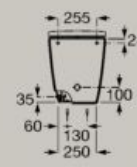

Wall-hung bidet

A357685000	Gloss White	£374.40
A357685620	Matt White	£460.80
A357685S00	Supraglaze®	£404.40

Soft-closing bidet lid

A806E12001	White with Supralit®	£119.52
A806E12621	Matt White with Supralit®	£190.66