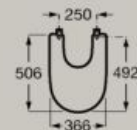

Soft-closing bidet lid

A806E12001	White with Supralit®	£119.52
A806E12621	Matt White with Supralit®	£190.66

Bidet lid

A806E10001	White with Supralit®	£144.00
A806E10621	Matt White with Supralit®	£201.60

Soft Close Extra Height Supralit®