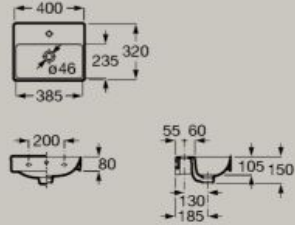

Basins

Compact wall-hung basin - Right hand
450 x 260 mm

- **A327681000** Gloss White **£145.56**
- **A327681620** Matt White **£174.67**
- **A327681S00** Supraglaze **£175.56**

Compact wall-hung basin
400 x 320 mm

- **A32768D000** Gloss White **£138.96**
- **A32768D620** Matt White **£166.75**
- **A32768DS00** Supraglaze **£168.96**

Compact wall-hung basin
450 x 360 mm

- **A327682000** Gloss White **£152.16**
- **A327682620** Matt White **£182.59**
- **A327682S00** Supraglaze **£182.16**

Optional

Compact semi-pedestal

- **A337782000** Gloss White **£146.24**
- **A337782620** Matt White **£175.48**

Compact wall-hung basin
500 x 360 mm

- **A32768E000** Gloss White **£165.36**
- **A32768E620** Matt White **£198.43**
- **A32768ES00** Supraglaze **£195.36**

Optional

Compact semi-pedestal

- **A337782000** Gloss White **£146.24**
- **A337782620** Matt White **£175.48**

Compact wall-hung basin
550 x 360 mm

- **A327683000** Gloss White **£185.28**
- **A327683620** Matt White **£222.34**
- **A327683S00** Supraglaze **£215.28**

Optional

Compact semi-pedestal

- **A337782000** Gloss White **£146.24**
- **A337782620** Matt White **£175.48**

Dimensions in mm. Prices shown are recommended retail prices including VAT. Pedestal and semi-pedestal are not available in Supraglaze® finish.

● 00 White   ● 62 Matt White   ● S0 Supraglaze®