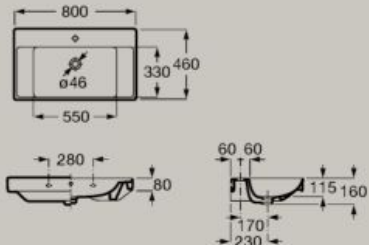

Optional
Full pedestal

- A337470000** Gloss White **£96.02**
- A337470620** Matt White **£115.23**

Semi-pedestal

- A337471000** Gloss White **£120.52**
- A337471620** Matt White **£144.62**

Wall-hung or vanity basin
1000 x 460 mm