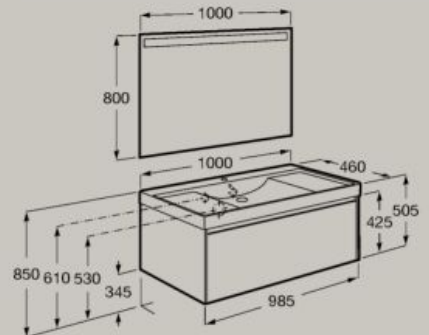

Dimensions in mm. Prices shown are recommended retail prices including VAT.
Replace (...) in the product reference with the code of the chosen finish:

● 509 Matt White ● 510 Matt Grey ● 511 Dark Elm ● 512 Light Oak ● 513 Matt Green

Countertop only

● 514 Pebble Grey

Please see back of brochure for all furniture finishes