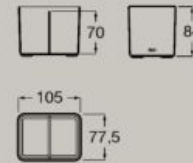

Countertop tumbler
105 x 77.5 mm

A817672C60 Matt White **£12.30**
A817672C70 Matt Green **£12.30**
A817672C80 Matt Grey **£12.30**