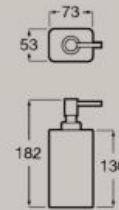

Countertop soap dispenser
53 x 73 mm

A817673C60 Matt White **£30.00**
A817673C70 Matt Green **£30.00**
A817673C80 Matt Grey **£30.00**