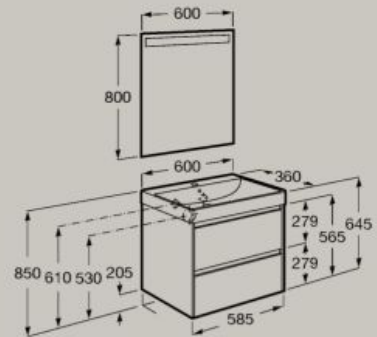

600 x 360 mm
Unik (compact base unit with two drawers and basin)

A851684...   **£681.00**

Sold individually:

Compact base unit

A857601...   **£470.16**

Basin

A327684004   **£221.52**

Recommended:

Eidos LED mirror 600 x 800mm

A812355000   **£271.09**

Soft Close   Full Extraction