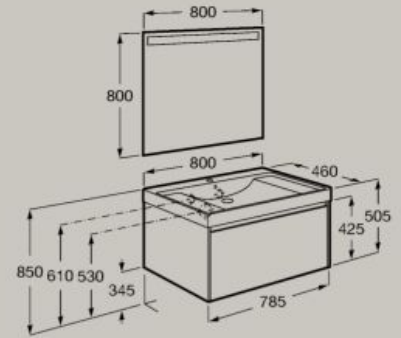

650 x 460 mm
Unik (base unit with two drawers and basin)

A851689... £881.16

Sold individually:

Base unit
A857614... £636.36

Basin
A327687004 £244.80

Recommended:

Eidos LED mirror 650 x 800mm
A812390000 £286.08

Soft
Close

Full
Extraction

Internal
organiser

800 x 460 mm
Unik (base unit with one drawer and right hand basin)

A851719... £800.52

Sold individually:

Base unit
A857607... £502.80

Right hand basin
A327688004 £297.72

Recommended:

Eidos LED mirror 800 x 800mm
A812356000 £326.69

Soft
Close

Full
Extraction

Internal
organiser

Unik (base unit with one drawer and left hand basin)

A851720... £800.52

Sold individually:

Base unit
A857607... £502.80

Left hand basin
A327689004 £297.72

Recommended:

Eidos LED mirror 800 x 800mm
A812356000 £326.69

Soft
Close

Full
Extraction

Internal
organiser

Unik (base unit with one drawer and centred basin)

A851685... £800.52

Sold individually:

Base unit
A857607... £502.80

Centred basin
A32768H004 £297.72

Recommended:

Eidos LED mirror 800 x 800mm
A812356000 £326.69

Soft
Close

Full
Extraction

Internal
organiser

Dimensions in mm. Prices shown are recommended retail prices including VAT. Replace (...) in the product reference with the code of the chosen finish:

● 509 Matt White ● 510 Matt Grey ● 511 Dark Elm ● 512 Light Oak ● 513 Matt Green

Please see back of brochure for all furniture finishes