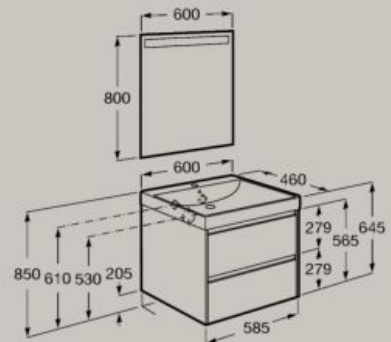

A812355000 **£271.09**

Soft Close Full Extraction Internal organiser

Dimensions in mm. Prices shown are recommended retail prices including VAT. Replace (...) in the product reference with the code of the chosen finish: