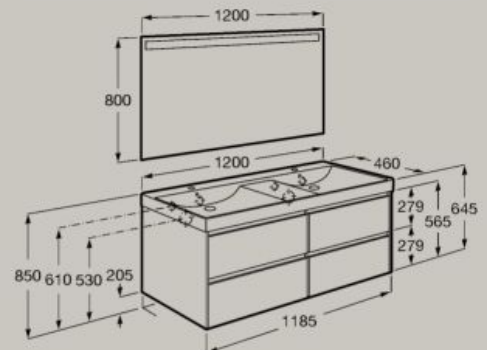

Eidos LED mirror 1200 x 800mm

A812358000 £441.10

Soft Close Full Extraction Internal organiser

Dimensions in mm. Prices shown are recommended retail prices including VAT.
Replace (...) in the product reference with the code of the chosen finish: