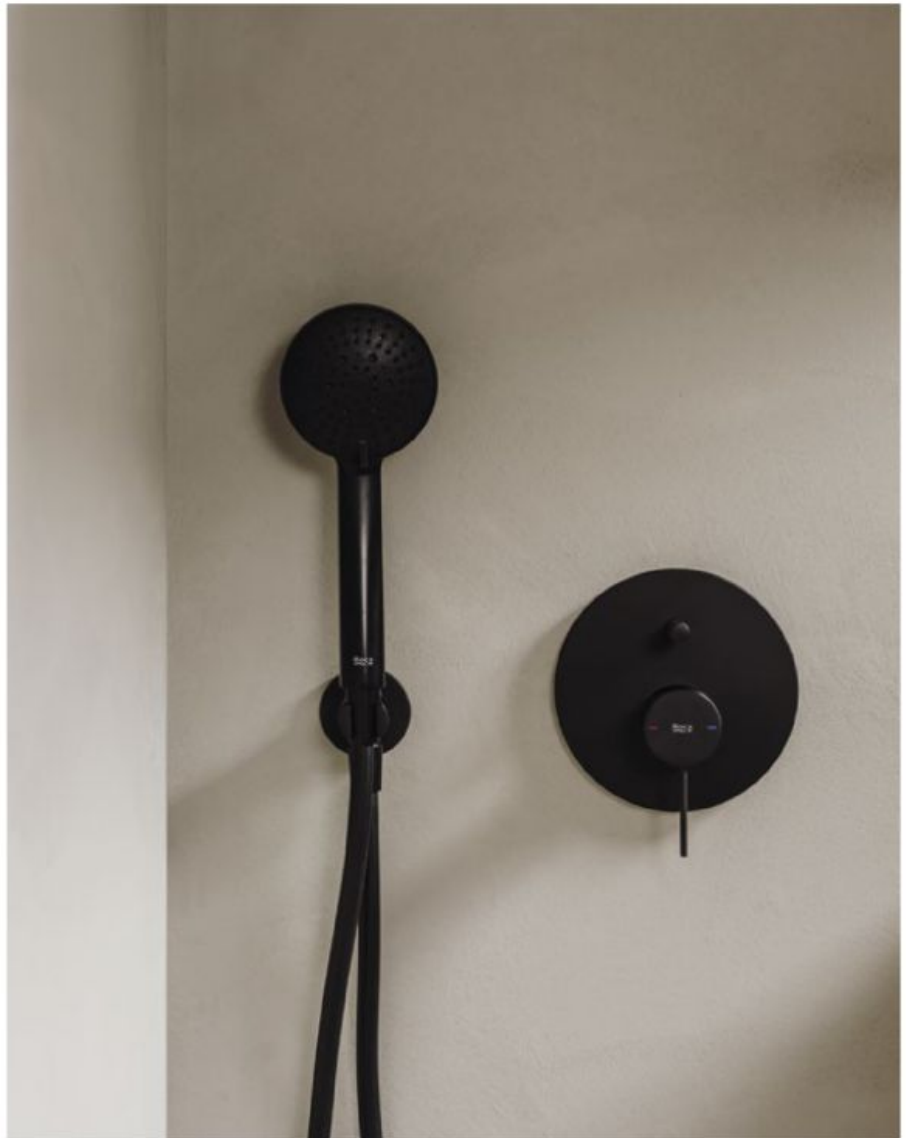

Previous page:
Built-in basin faucet in matt black /
370 mm over countertop basin

These pages:
Bath faucet in matt black /
Stella hand-shower in matt
black / 1700 mm drop-in bath

Built-in bath-shower faucet in
matt black / Stella hand-shower
in matt black

All faucet models in the Ona Collection allow for smooth and precise operation, with a long-term guarantee of one million opening and closing movements. The available heights for basin models are standard, mezzo and high neck, providing the perfect combination with different types of washbasins. Enjoy complete flexibility options with Ona's dedicated bath and shower faucets, bidets and built-in basin models.