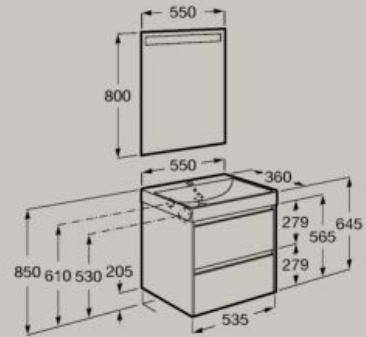

Soft Close Full Extraction

600 x 360 mm
Unik (compact base unit with two drawers and basin)

A851684... **£681.00**

Sold individually:

Compact base unit

A857601... **£470.16**

Basin

A327684004 **£221.52**