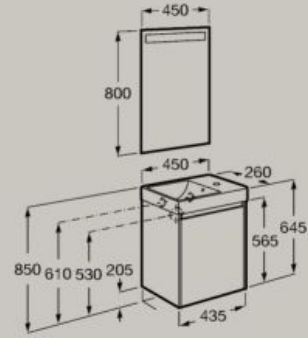

Furniture

450 x 260 mm
Unik (compact base unit with one door and basin)

A851678... £561.36

Sold individually:

Compact base unit

A857595... £415.80

Right hand basin

A327681004 £145.56

Recommended:

Eidos LED mirror 450 x 800mm

A812388000 £237.36

Soft Close

Internal Shelf