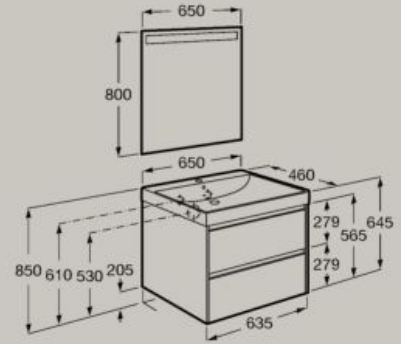

Sold individually:

Base unit
A857614... £636.36

Basin
A327687004 £244.80

Recommended:

Eidos LED mirror 650 x 800mm
A812390000 £286.08

Soft
Close

Full
Extraction

Internal
organiser