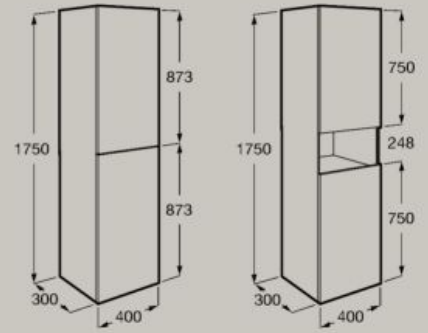

Delta column unit
1750 x 400 mm

A857635...   **£808.80**

Delta column unit, with open shelf
1750 x 400 mm

A857636...   **£808.80**

Soft
Close

Reversible

Push to
open

Adjustable
shelves

Delta top unit with door
50 x 350 mm

A857637...   **£403.20**

Soft
Close

Reversible

Push to
open

Dimensions in mm. Prices shown are recommended retail prices including VAT. Replace (...) in the product reference with the code of the chosen finish:

● 509 Matt White   ● 510 Matt Grey   ● 511 Dark Elm   ● 512 Light Oak   ● 513 Matt Green

Please see back of brochure for all furniture finishes