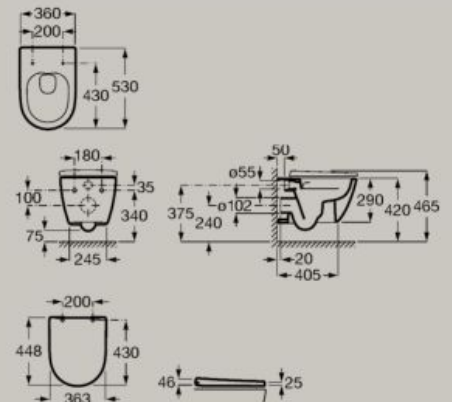

Wall-hung Rimless WC

- **A346687000** Gloss White **£390.00**
- **A346687620** Matt White **£468.00**
- **A346687S00** Supraglaze® **£420.00**

Soft-closing seat and cover

- **A801E12002** White **£146.88**
- **A801E12001** White with Supralit® **£146.88**
- **A801E12622** Matt White **£176.26**
- **A801E12621** Matt White with Supralit® **£176.26**

Seat and cover

- **A801E10002** White **£122.40**
- **A801E10001** White with Supralit® **£122.40**
- **A801E10622** Matt White **£146.88**
- **A801E10621** Matt White with Supralit® **£146.88**

Rimless   Soft Close   Extra Height   Supralit®