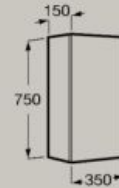

Soft
Close

Reversible

Push to
open

Dimensions in mm. Prices shown are recommended retail prices including VAT. Replace (...) in the product reference with the code of the chosen finish:

● 509 Matt White ● 510 Matt Grey ● 511 Dark Elm ● 512 Light Oak ● 513 Matt Green