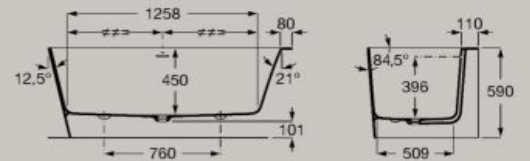

Asymmetric corner bath.
Made of Stonex®.

Right corner
1600 x 700 mm

A248638000 White **£2,757.12**

Includes click-clack drain, trap and integrated overflow.