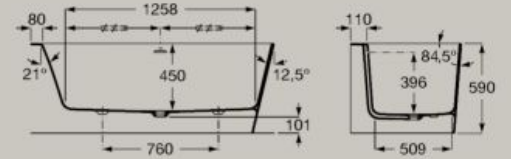

Baths

Asymmetric corner bath.
Made of Stonex®.

Left corner
1600 x 700 mm

A248629000 White **£2,757.12**

Includes click-clack drain, trap and integrated overflow.

Asymmetric corner bath.
Made of Stonex®.

Right corner
1600 x 700 mm