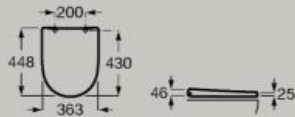

Toilets

Close-coupled open back
Rimless WC with dual outlet

A342687000	Gloss White	£294.00
A342687620	Matt White	£352.80
A342687S00	Supraglaze®	£324.00

Dual flush 4.5/3L WC cistern
with bottom inlet

A34168C00F	Gloss White	£367.20
A34168C62F	Matt White	£440.64
A34168CS0F	Supraglaze®	£397.20

Soft-closing seat and cover

A801E12002	White	£146.88
A801E12001	White with Supralit®	£146.88
A801E12622	Matt White	£176.26
A801E12621	Matt White with Supralit®	£176.26

Seat and cover

A801E10002	White	£122.40
A801E10001	White with Supralit®	£122.40
A801E10622	Matt White	£146.88
A801E10621	Matt White with Supralit®	£146.88

4,5/3L Rimless Soft Close Extra Height

Supralit®

Compact back to wall close-coupled
Rimless WC with dual outlet

A342688000	Gloss White	£354.00
A342688620	Matt White	£424.80
A342688S00	Supraglaze®	£384.00

Dual flush 4.5/3L WC cistern
with bottom inlet

A34168C00F	Gloss White	£367.20
A34168C62F	Matt White	£440.64
A34168CS0F	Supraglaze®	£397.20

Soft-closing seat and cover

A801E22002	White	£146.88
A801E22001	White with Supralit®	£146.88
A801E22622	Matt White	£176.26
A801E22621	Matt White with Supralit®	£176.26

Seat and cover

A801E20002	White	£122.40
A801E20001	White with Supralit®	£122.40
A801E20622	Matt White	£146.88
A801E20621	Matt White with Supralit®	£146.88