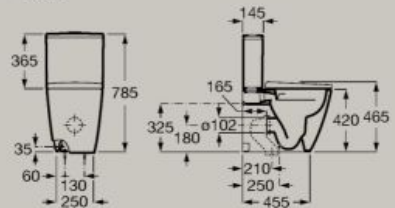

4,5/3L Rimless Soft Close Extra Height

Supralit®

Dimensions in mm. Prices shown are recommended retail prices including VAT.

● 00 White ● 62 Matt White ● S0 Supraglaze®