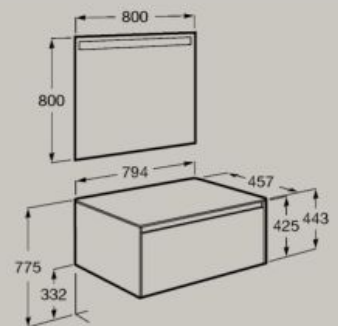

For compatible on countertop basins, please refer to the on countertop basins section.

Dimensions in mm. Prices shown are recommended retail prices including VAT.
Replace (...) in the product reference with the code of the chosen finish:

● 509 Matt White

● 510 Matt Grey

● 511 Dark Elm

● 512 Light Oak

● 513 Matt Green

● 514 Pebble Grey

Please see back of brochure for all furniture finishes

Countertop only