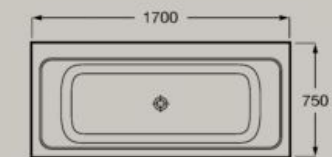

Bath panels not included.

Please visit our website at www.uk.roca.com for installation details.

Rectangular drop in bath.
Made of Stonex®.

1700 x 750 mm

A248630000 White **£1,683.60**

Includes click-clack drain, trap and integrated overflow.