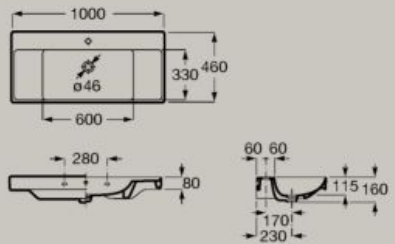

Wall-hung or vanity basin
1000 x 460 mm

- **A32768A000** Gloss White **£317.52**
- **A32768A620** Matt White **£381.02**
- **A32768AS00** Supraglaze **£347.52**

Optional
Full pedestal

- **A337470000** Gloss White **£96.02**
- **A337470620** Matt White **£115.23**

Semi-pedestal

- **A337471000** Gloss White **£120.52**
- **A337471620** Matt White **£144.62**