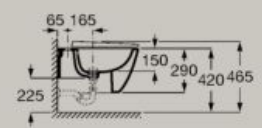

Soft-closing bidet lid

A806E12001	White with Supralit®	£119.52
A806E12621	Matt White with Supralit®	£190.66

Bidet lid

A806E10001	White with Supralit®	£144.00
A806E10621	Matt White with Supralit®	£201.60

Soft Close Extra Height Supralit®