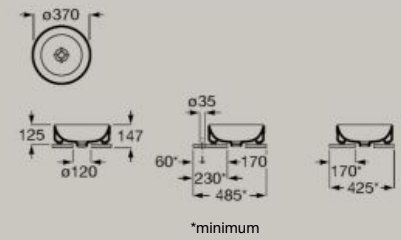

On countertop basin
550 x 345 mm

- **A32768C000** Gloss White **£495.84**
- **A32768C620** Matt White **£595.01**
- **A32768CS00** Supraglaze **£525.84**