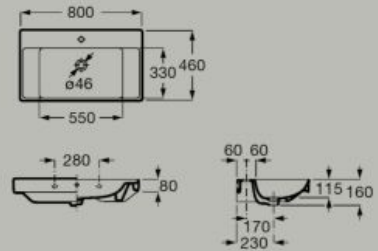

Fineceramic®

Wall-hung Fineceramic® basin
800 x 460 mm
A32768H..0
Optional
Pedestal
A337470..0
Semi-pedestal
A337471..0