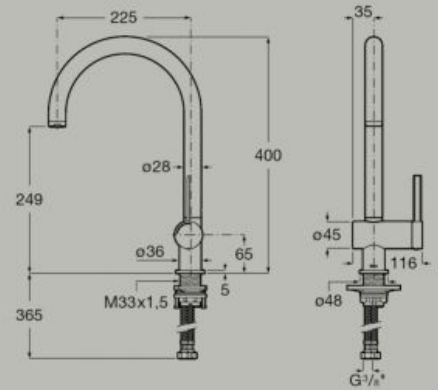

Kitchen mixer with swivel spout and flexible supply hoses
A5A841F..O

Cold Start   Soft Turn   One million cycles

Kitchen mixer with swivel spout and flexible supply hoses
A5A831F..O