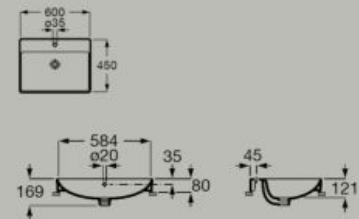

Fineceramic®

Fineceramic® semi-recessed basin
550 x 450 mm
With taphole
A32768P..0