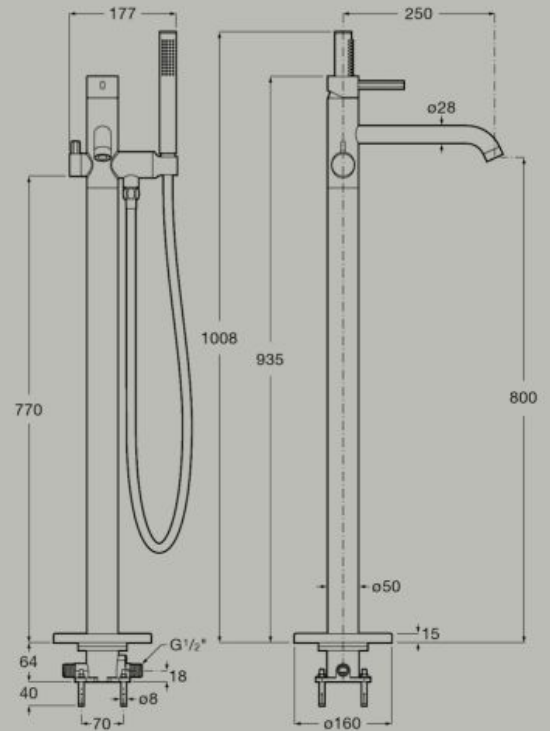

Floorstanding bath-shower column with automatic diverter, hand-shower, 1.7 m flexible shower hose, adjustable hand-shower bracket and vertical supply columns

**A5A279E..0**

Built-in body required  
A525231803