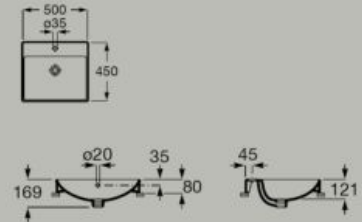

Fineceramic® in countertop basin
500 x 450 mm
With taphole
A32768L..0

Fineceramic®

Fineceramic® in countertop basin
600 x 400 mm
A32768M..0