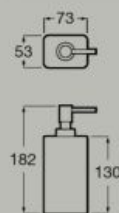

Soap dispenser
53 x 73 mm
A817673..0