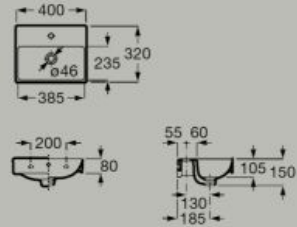

Basins

Compact Fineceramic®
wall-hung basin
450 x 260 mm
A327681..0

Fineceramic®

Compact Fineceramic®
wall-hung basin
400 x 320 mm
A32768D..0

Fineceramic®

Compact Fineceramic®
wall-hung basin
450 x 360 mm
A327682..0