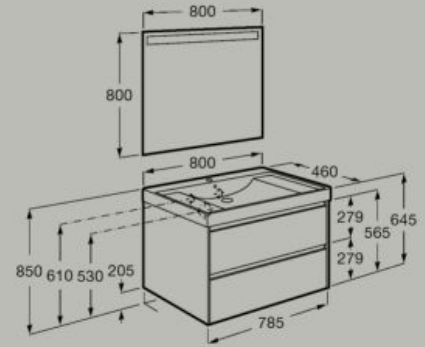

800 x 460 mm

Unik - base unit with two drawers and Fineceramic® asymmetric right hand basin

A851690...

Pack - base unit with two drawers, Fineceramic® asymmetric right hand basin and Eidos LED mirror

A851706...

Unik - base unit with two drawers and Fineceramic® asymmetric left hand basin

A851692...

Pack - base unit with two drawers, Fineceramic® asymmetric left hand basin and Eidos LED mirror

A851708...

Unik - base unit with two drawers and Fineceramic® centered basin

A851691...

Pack - base unit with two drawers, Fineceramic® centered basin and Eidos LED mirror

A851707...