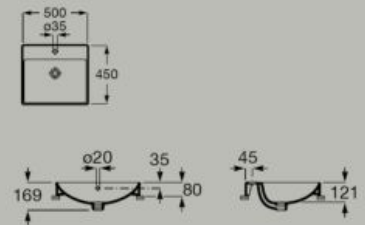

Fineceramic® in countertop basin
500 x 450 mm
With taphole
A32768L..0

Fineceramic®

Fineceramic® in countertop basin
600 x 400 mm
A32768M..0