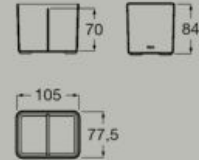

Basin complements

Tray
350 X 158 mm
A817670..0

Compatible with 460 mm width basins

Container
151,5 X 75 mm
A817671..0

Tumbler
105 x 77,5 mm
A817672..0

Soap dispenser
53 x 73 mm
A817673..0

Dimensions in mm. Replace (..) in the basin complements reference with the code of the chosen finish: