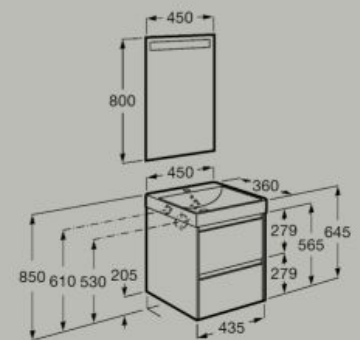

Soft Close Fineceramic® Led Light

500 x 360 mm

Unik (compact base unit with two drawers and basin)

A851682...

Pack (compact base unit with two drawers, basin and Eidos LED mirror)

A851698...