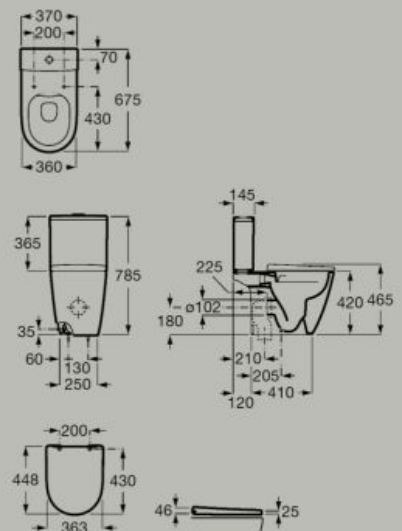

A801E12..1

Supralit® seat and cover for toilet

A801E10..1

Soft-closing Duroplast seat and cover for toilet with quick release

A801E12..2

Duroplast seat and cover for toilet

A801E10..2

Dual Flush