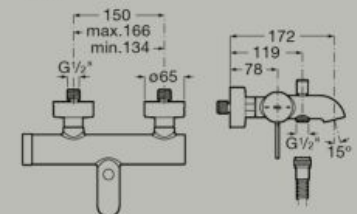

Dimensions in mm. Replace (..) in the product reference with the code of the chosen finish:

● CO Chrome ● NB Matt Black ● BO Matt White Everlux finishes: ● CN Titanium Black ● RG Rose Gold ● SM Stainless Steel Finish ● VA Brushed Brass