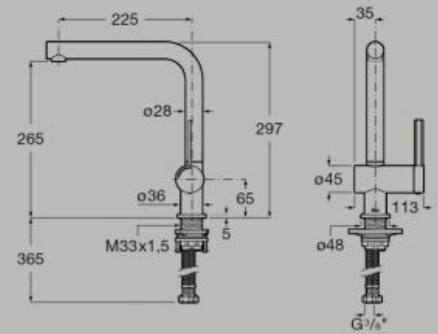

Kitchen mixer with swivel spout and flexible supply hoses
A5A841F..O

Cold Start   Soft Turn   One million cycles

Kitchen mixer with swivel spout and flexible supply hoses
A5A831F..O

Cold Start   Soft Turn   One million cycles

Kitchen sink mixer with swivel and retractable 2-function pull-down spout and flexible supply hoses
A5A811F..O

Cold Start   Soft Turn   One million cycles

Kitchen sink mixer with swivel and retractable 2-function pull-out spout and flexible supply hoses
A5A851F..O

Cold Start   Soft Turn   One million cycles

Dimensions in mm. Replace (..) in the product reference with the code of the chosen finish:

CO Chrome   NB Matt Black   Everlux finishes: SM Stainless Steel Finish   VA Brushed Brass