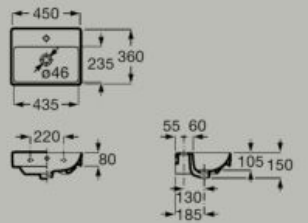

Compact Fineceramic®
wall-hung basin
500 x 360 mm
A32768E..0

Optional
Small semi-pedestal
A337782..0

Fineceramic®