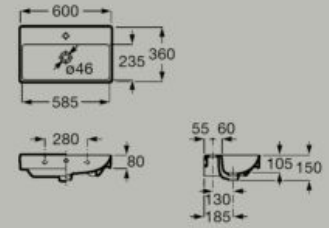

Compact Fineceramic®
wall-hung basin
600 x 360 mm
A327684..0

Optional
Small semi-pedestal
A337782..0

Fineceramic®

Wall-hung Fineceramic® basin
550 x 460 mm
A327685..0

Optional
Pedestal
A337470..0
Semi-pedestal
A337471..0

Fineceramic®