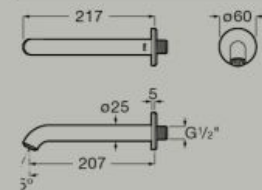

Soft Turn

One million cycles

Lanta bath spout  
**A5A0803..0**

Wall-mounted bath spout  
**A5A089E..0**

Dimensions in mm. Replace (..) in the product reference with the code of the chosen finish:

CO Chrome NB Matt Black BO Matt White Everlux finishes: CN Titanium Black RG Rose Gold SM Stainless Steel Finish VA Brushed Brass