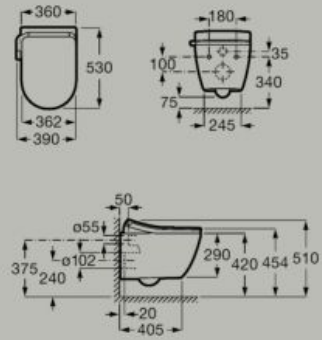

Smart Toilets

In-Wash® Ona wall-hung

Wall-hung smart toilet. Includes Roca Rimless®, seat and cover with washing and drying function. Needs power supply. Duplo WC One Smart installation system (A890078020) recommended.

A803150S01

With heated seat and adjustable temperature

A80315FS01

In-Wash® Ona back to wall compact close-coupled

Back to wall compact close-coupled smart toilet with dual flush 4,5/3 litre and dual outlet. Includes Roca Rimless®, seat and cover with washing and drying function. Needs power supply

A803461S01