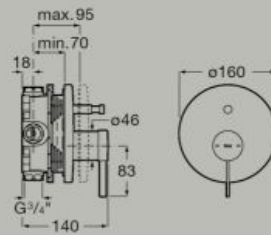

Built-in bath-shower mixer with automatic diverter (2 ways)
A5A0B9E..0

RocaBox required
A525869403

Soft Turn

One million cycles