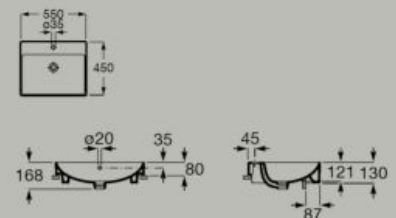

Fineceramic®

Fineceramic® in countertop basin  
 600 x 450 mm  
 With taphole  
**A32768N..0**

Fineceramic®

Fineceramic® semi-recessed basin  
 550 x 450 mm  
 With taphole  
**A32768P..0**

Fineceramic®

Dimensions in mm. Pedestal and semi-pedestal are not available in Supraglaze® finish. Replace (..) in the product reference with the code of the chosen finish: