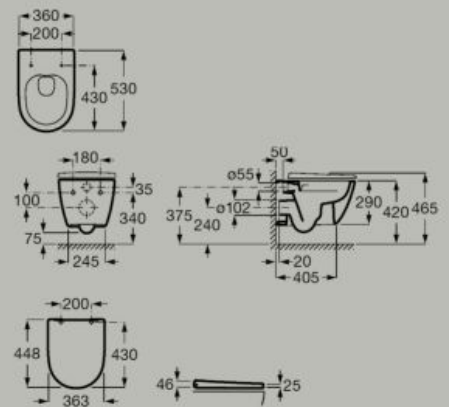

Toilets

Ceramic wall-hung Roca Rimless® WC
A346687.0

Soft-closing Supralit® seat and cover for toilet with quick release
A801E12..1

Supralit® seat and cover for toilet
A801E10..1

Soft-closing Duroplast seat and cover for toilet with quick release
A801E12..2

Duroplast seat and cover for toilet
A801E10..2

Roca Rimless®

Hidden Fixing

Compact ceramic wall-hung Roca Rimless® WC
A346688.0

Soft-closing Supralit® seat and cover for toilet with quick release
A801E12..1

Supralit® seat and cover for toilet
A801E10..1

Soft-closing Duroplast seat and cover for toilet with quick release
A801E12..2

Duroplast seat and cover for toilet
A801E10..2