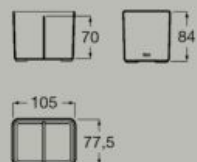

509 Matt White 510 Sand Grey 513 Matt Green 512 Light Oak 511 Dark Elm

Basin complements

Tray
350 X 158 mm
A817670..0

Compatible with 460 mm width basins

Container
151,5 X 75 mm
A817671..0

Tumbler
105 x 77,5 mm
A817672..0