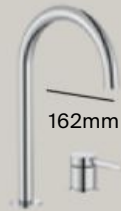

Finishes

- Chrome
- Titanium Black
- Rose Gold
- Matt Black
- Stainless Steel Finish
- Brushed Brass
- Matt White

Faucets Typologies

Deck-mounted basin mixers

S-Size

M-Size

L-Size

L-Size