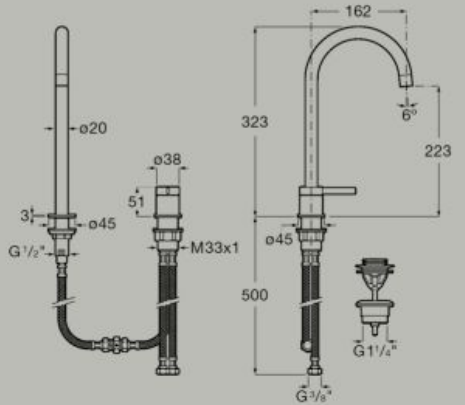

Basin mixer with deck-mounted lateral handle - 2 holes -, smooth body, click-clack waste and flexible supply hoses. XL-Size

A5A399E..0

5L/min	Soft Turn	One million cycles

Built-in basin mixer **A5A359E..0**

Built-in body required **A5E3501..0**

Unified Water Label 5 l/min

5L/min	Soft Turn	One million cycles