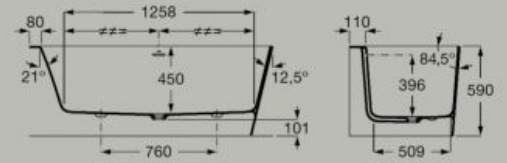

Baths

Asymmetric Stonex® corner bath.
Double-ended bath with left-hand
corner installation.

1600 x 700 mm

A248629..0

*Includes click-clack drain, trap and
integrated overflow.*

Asymmetric Stonex® corner bath.
Double-ended bath with right-hand
corner installation.