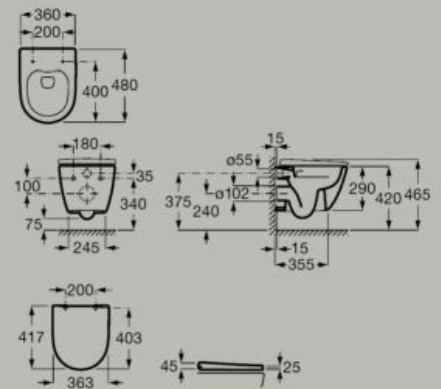

Back to wall ceramic single floorstanding Roca Rimless® WC with dual outlet
A347687..0

Soft-closing Supralit® seat and cover for toilet with quick release

A801E12..1

Supralit® seat and cover for toilet
A801E10..1

Soft-closing Duroplast seat and cover for toilet with quick release

A801E12..2

Duroplast seat and cover for toilet
A801E10..2

Roca Rimless®

Extra Height