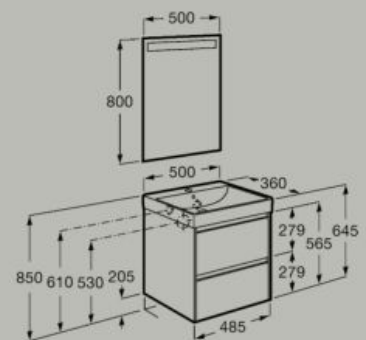

Soft Close

Fineceramic®

Led Light

Dimensions in mm. Replace (...) in the product reference with the code of the chosen finish:

● 509 Matt White ● 510 Sand Grey ● 513 Matt Green ● 512 Light Oak ● 511 Dark Elm