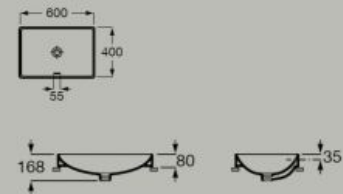

Fineceramic®

Fineceramic® in countertop basin
600 x 450 mm
With taphole
A32768N..0