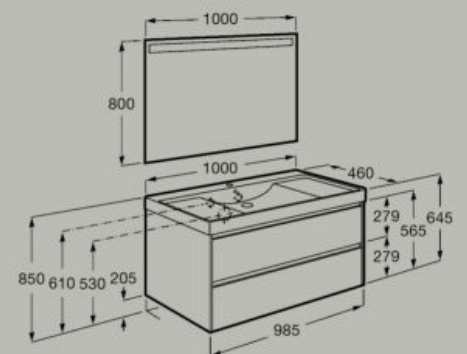

Pack - base unit with one drawer, Fineceramic® basin and Eidos LED mirror
A851702...

Soft Close Led Light Fineceramic®

1000 x 460 mm

Unik - base unit with two drawers and Fineceramic® basin
A851693...

Pack - base unit with two drawers, Fineceramic® basin and Eidos LED mirror
A851709...