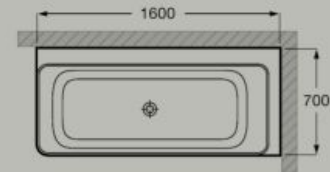

Asymmetric Stonex® corner bath.
Double-ended bath with right-hand
corner installation.

1600 x 700 mm

A248638..0

*Includes click-clack drain, trap and
integrated overflow.*