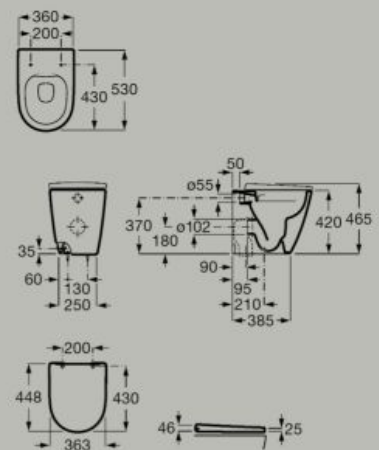

A801E12..1

Supralit® seat and cover for toilet
A801E10..1

Soft-closing Duroplast seat and cover for toilet with quick release

A801E12..2

Duroplast seat and cover for toilet
A801E10..2

Roca Rimless®

Extra Height