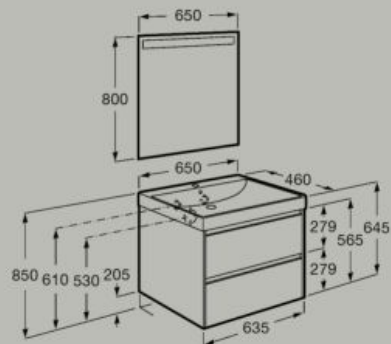

650 x 460 mm

Unik - base unit with two drawers and Fineceramic® basin

A851689...

Pack - base unit with two drawers, Fineceramic® basin and Eidos LED mirror

A851705...

Soft Close Fineceramic® Led Light

800 x 460 mm