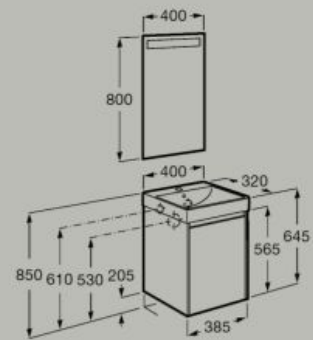

Soft Close

Fineceramic®

Led Light

450 x 360 mm

Unik - Compact base unit with two drawers and Fineceramic® basin

A851681...

Pack - Compact base unit with two drawers, Fineceramic® basin and Eidos LED mirror

A851697...