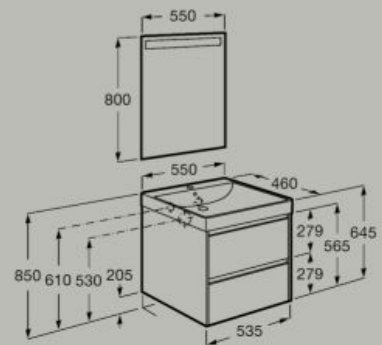

550 x 360 mm

Unik - Compact base unit with two drawers and Fineceramic® basin
A851683...

Pack - Compact base unit with two drawers, Fineceramic® basin and Eidos LED mirror
A851699...

Soft Close Fineceramic® Led Light

600 x 360 mm

Unik - Compact base unit with two drawers and Fineceramic® basin
A851684...

Pack - Compact base unit with two drawers, Fineceramic® basin and Eidos LED mirror
A851700...

Soft Close Fineceramic® Led Light

550 x 460 mm

Unik - base unit with two drawers and Fineceramic® basin
A851687...

Pack - base unit with two drawers, Fineceramic® basin and Eidos LED mirror
A851703...

Soft Close Fineceramic® Led Light

600 x 460 mm

Unik - base unit with two drawers and Fineceramic® basin
A851688...

Pack - base unit with two drawers, Fineceramic® basin and Eidos LED mirror
A851704...

Soft Close Fineceramic® Led Light

Dimensions in mm. Replace (...) in the product reference with the code of the chosen finish:

● 509 Matt White ● 510 Sand Grey ● 513 Matt Green ● 512 Light Oak ● 511 Dark Elm