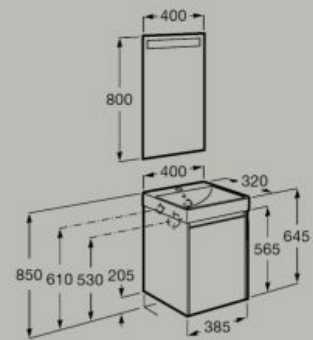

Soft Close Fineceramic® Led Light

450 x 360 mm

Unik - Compact base unit with two drawers and Fineceramic® basin

A851681...

Pack - Compact base unit with two drawers, Fineceramic® basin and Eidos LED mirror

A851697...