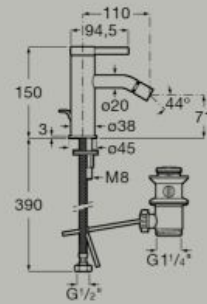

Built-in body required  
A5E3501..0

Unified Water Label **5 l/min**

Bidet mixer with pop-up waste and flexible supply hoses  
**A5A609E..0**

Unified Water Label **8 l/min**

Bidet mixer with smooth body and flexible supply hoses  
**A5A629E..0**