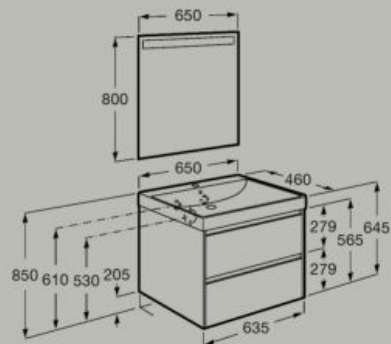

650 x 460 mm

Unik - base unit with two drawers and Fineceramic® basin

A851689...

Pack - base unit with two drawers, Fineceramic® basin and Eidos LED mirror

A851705...

Soft Close Fineceramic® Led Light

800 x 460 mm

Unik - base unit with one drawer and Fineceramic® asymmetric right hand basin

A851719...

Pack - base unit with one drawer, Fineceramic® asymmetric right hand basin and Eidos LED mirror

A851721...

Unik - base unit with one drawer and Fineceramic® asymmetric left hand basin

A851720...

Pack - base unit with one drawer, Fineceramic® asymmetric left hand basin and Eidos LED mirror

A851722...

Unik - base unit with one drawer and Fineceramic® centered basin

A851685...

Pack (base unit with one drawer, centered basin and Eidos LED mirror)

A851701...