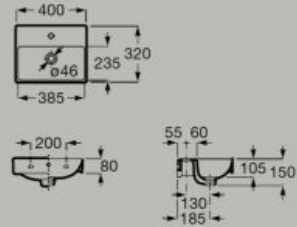

# Basins

Compact Fineceramic®  
wall-hung basin  
450 x 260 mm  
**A327681..0**

Fineceramic®

Compact Fineceramic®  
wall-hung basin  
400 x 320 mm  
**A32768D..0**

Fineceramic®

Compact Fineceramic®  
wall-hung basin  
450 x 360 mm  
**A327682..0**