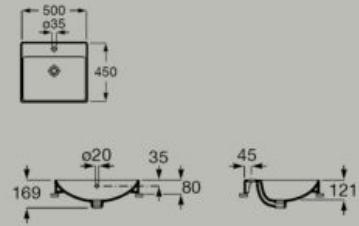

Fineceramic® in countertop basin
500 x 450 mm
With taphole
A32768L..0

Fineceramic®

Fineceramic® in countertop basin
600 x 400 mm
A32768M..0