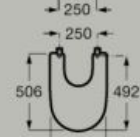

Back to wall ceramic bidet

A357687..0

Soft-closing Supralit® bidet lid

A806E12..1

Supralit® bidet lid

A806E10..1

Extra Height

Dimensions in mm. Replace (..) in the product reference with the code of the chosen finish: