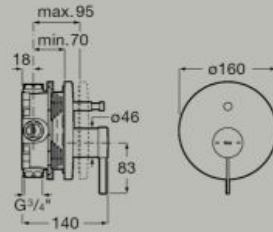

Built-in bath-shower mixer with automatic diverter (2 ways)
A5A0B9E..0

RocaBox required
A525869403

Soft Turn

One million cycles