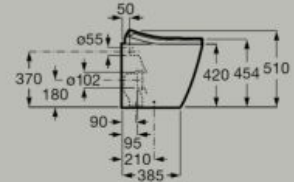

In-Wash® Ona back to wall single floorstanding

Back to wall single floorstanding smart toilet with dual outlet. Includes Roca Rimless®, seat and cover with washing and drying function. Needs power supply. Basic Tank One Compact installation system (A890070200) recommended.

A803153S01

With heated seat and adjustable temperature

A80315GS01

Rear Wash with Airtech

Front Wash

Coanda Effect

Roca Rimless®

Roca Connect

UV Light

Soft Close

Extra Height

Dimensions in mm.

Functionalities

Washing & Drying

- Rear wash with Airtech
- Front wash
- Oscillating wash
- Water heating
- Water temperature control
- Water pressure control
- Nozzle position adjustment
- Drying function
- Dryer intensity control
- Coanda Effect dryer function

Comfort

- Soft-closing seat and cover
- Heated Seat
- Side control panel
- Roca Connect
- Customized programs
- User detection
- Night light
- Stand-by mode
- Hidden water and power supply

Hygiene

- Self-cleaning nozzle
- Automatic nozzle cleaning
- Self-cleaning nozzle with UV Light
- Removable nozzle tip
- Quick release cover
- Roca Rimless
- Antibacterial material
- Descaling

All products comply with the EN1717 regulation.

* Available in Heated Seat versions