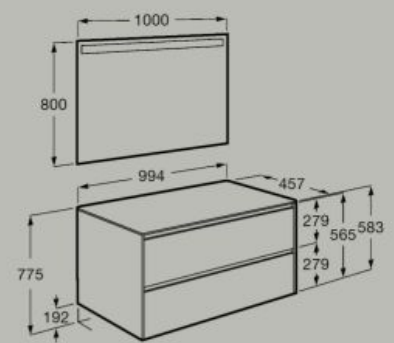

Soft Close   Led Light

Basin not included

1000 x 460 mm

Base unit for countertop basin
with two drawers

A851730...

Pack - base unit for countertop basin
with two drawers and Eidos LED mirror

A851718...