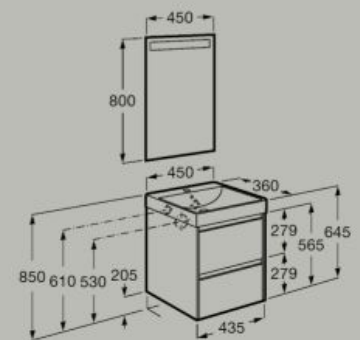

Soft Close

Fineceramic®

Led Light

500 x 360 mm

Unik (compact base unit with two drawers and basin)

A851682...

Pack (compact base unit with two drawers, basin and Eidos LED mirror)

A851698...