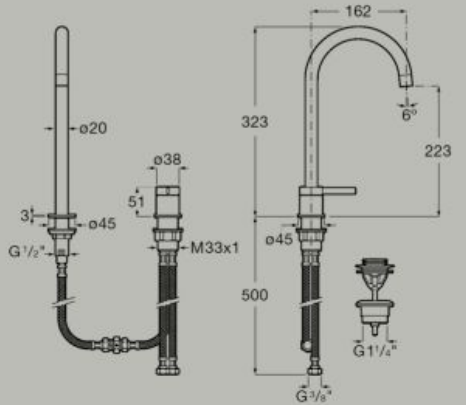

Basin mixer with deck-mounted lateral handle - 2 holes -, smooth body, click-clack waste and flexible supply hoses. XL-Size

A5A399E..0

Unified Water Label 5 l/min

5L/min	Soft Turn	One million cycles

Built-in basin mixer

A5A359E..0

Built-in body required
A5E3501..0

Unified Water Label 5 l/min

5L/min	Soft Turn	One million cycles