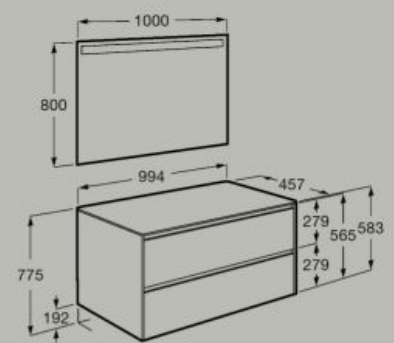

Soft Close Led Light

Basin not included

1000 x 460 mm

Base unit for countertop basin
with two drawers

A851730...

Pack - base unit for countertop basin
with two drawers and Eidos LED mirror

A851718...