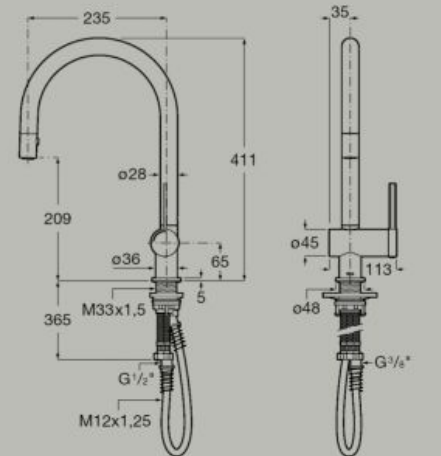

Cold Start	Soft Turn	One million cycles

Kitchen sink mixer with swivel and retractable 2-function pull-down spout and flexible supply hoses
A5A811F..O

Cold Start	Soft Turn	One million cycles

Kitchen sink mixer with swivel and retractable 2-function pull-out spout and flexible supply hoses
A5A851F..O