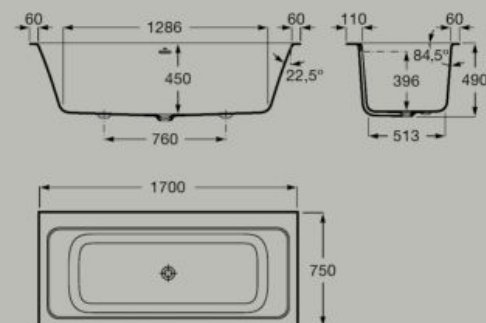

Dimensions in mm. Replace (..) in the product reference with the code of the chosen finish:

● OO White ● OK Black & White