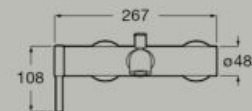

Dimensions in mm. Replace (..) in the product reference with the code of the chosen finish:

● CO Chrome ● NB Matt Black ● BO Matt White Everlux finishes: ● CN Titanium Black ● RG Rose Gold ● SM Stainless Steel Finish ● VA Brushed Brass