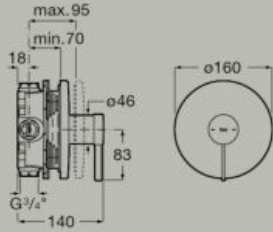

Built-in shower mixer (1 way)
A5A2B9E..0

RocaBox required
A525869403

Soft Turn

One million cycles

Dimensions in mm. Replace (..) in the product reference with the code of the chosen finish:

C0 Chrome
 NB Matt Black
 B0 Matt White
Everlux finishes:
 CN Titanium Black
 RG Rose Gold
 SM Stainless Steel Finish
 VA Brushed Brass