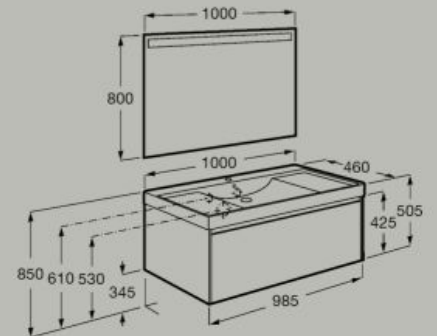

LED

Soft Close

Led Light

Basin not included

1000 x 460 mm

Unik - base unit with one drawer and Fineceramic® basin
A851686...

Pack - base unit with one drawer, Fineceramic® basin and Eidos LED mirror
A851702...