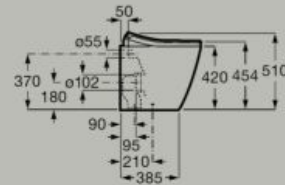

In-Wash® Ona back to wall single floorstanding

Back to wall single floorstanding smart toilet with dual outlet. Includes Roca Rimless®, seat and cover with washing and drying function. Needs power supply. Basic Tank One Compact installation system (A890070200) recommended.

A803153S01

With heated seat and adjustable temperature

A80315GS01

Dimensions in mm.

Smart Toilets Functionalities

Washing & Drying

- Rear wash with Airtech
- Front wash
- Oscillating wash
- Water heating
- Water temperature control
- Water pressure control
- Nozzle position adjustment
- Drying function
- Dryer intensity control
- Coanda Effect dryer function

Comfort

- Soft-closing seat and cover
- Heated Seat
- Side control panel
- Roca Connect
- Customized programs
- User detection
- Night light
- Stand-by mode
- Hidden water and power supply

Hygiene

- Self-cleaning nozzle
- Automatic nozzle cleaning
- Self-cleaning nozzle with UV Light
- Removable nozzle tip
- Quick release cover
- Roca Rimless
- Antibacterial material
- Descaling

All products comply with the EN1717 regulation.

* Available in Heated Seat versions