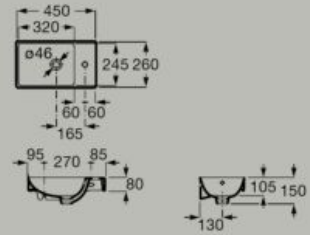

Basins

Compact Fineceramic®
wall-hung basin
450 x 260 mm
A327681..0

Fineceramic®

Compact Fineceramic®
wall-hung basin
400 x 320 mm
A32768D..0

Fineceramic®