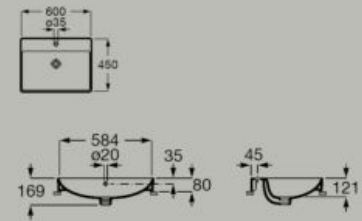

Fineceramic®

Fineceramic® in countertop basin  
 600 x 450 mm  
 With taphole  
**A32768N..0**

Fineceramic®

Fineceramic® semi-recessed basin  
 550 x 450 mm  
 With taphole  
**A32768P..0**

Fineceramic®

Dimensions in mm. Pedestal and semi-pedestal are not available in Supraglaze® finish. Replace (..) in the product reference with the code of the chosen finish: