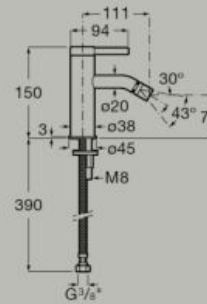

Unified Water Label 5 l/min

Bidet mixer with pop-up waste and flexible supply hoses
A5A609E..0

Unified Water Label 8 l/min

Bidet mixer with smooth body and flexible supply hoses
A5A629E..0

Unified Water Label 8 l/min