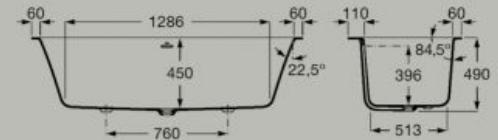

Rectangular Stonex® drop-in bath.
Double-ended bath.

1700 x 750 mm

A248630..0

*Includes click-clack drain, trap and
integrated overflow.*