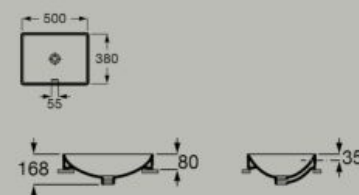

Fineceramic®

Fineceramic® in countertop basin
500 x 380 mm
A32768K..0