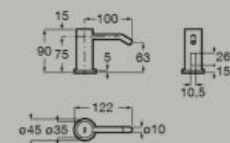

Electronic soap or hand sanitizer dispenser, deck-mounted (AC)

A818014C00

Mains operated at 100-240V.
Includes power source

Dimensions in mm. Replace (..) in the product reference with the code of the chosen finish:

● CO Chrome ● NB Matt Black ● BO Matt White