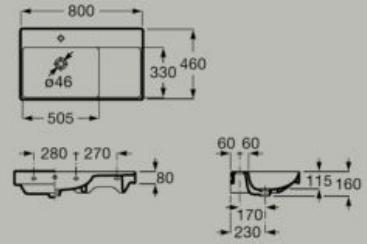

Wall-hung Fineceramic®
asymmetric left hand basin
800 x 460 mm
Sink on left hand
A327689..0