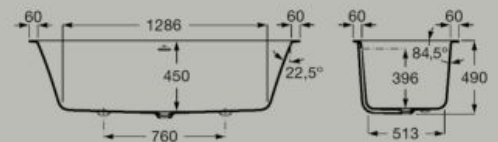

Rectangular Stonex® drop-in bath.
Double-ended bath.

1700 x 700 mm

A248631..0

*Includes click-clack drain, trap and
integrated overflow.*