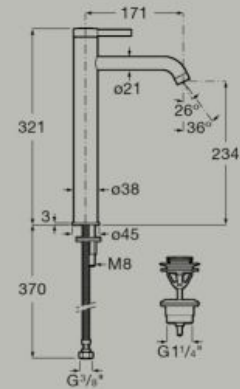

Basin mixer with smooth body with click-clack waste and flexible supply hoses. XL-Size
A5A349E..0

Unified Water Label **5 l/min**

 5L/min			
Flow rate	Cold Start	Soft Turn	One million cycles