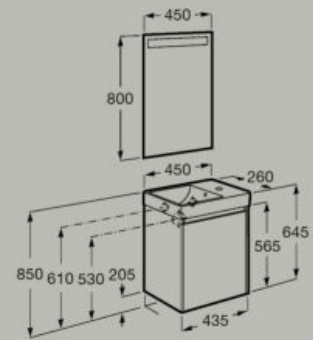

A851696...

Soft Close Fineceramic® Led Light

400 x 320 mm

Unik - Compact base unit with one door and asymmetric Fineceramic® basin.

A851677...

Pack - Compact base unit with one door, Fineceramic® basin and Eidos LED mirror