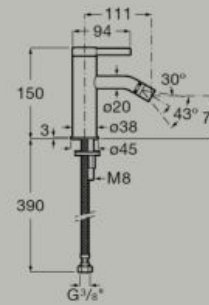

Built-in basin mixer.
Pop-up waste not included
A5A459E..0

*Built-in body required
A5E3501..0*

Bidet mixer with pop-up waste
and flexible supply hoses
A5A609E..0

Bidet mixer with smooth body and
flexible supply hoses
A5A629E..0