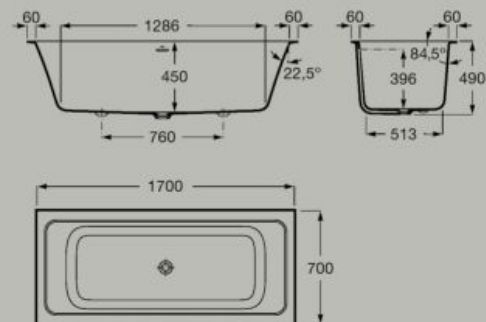

Rectangular Stonex® drop-in bath.
Double-ended bath.
1700 x 750 mm
A248630..0

*Includes click-clack drain, trap and
integrated overflow.*