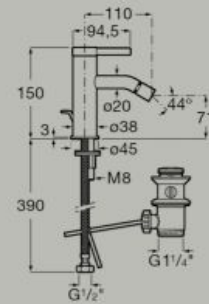

Bidet mixer with smooth body and
flexible supply hoses
A5A629E..0