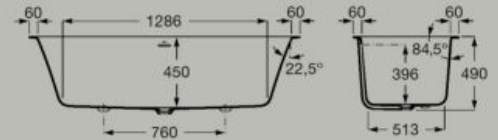

Rectangular Stonex® drop-in bath.
Double-ended bath.

1700 x 700 mm

A248631..0

*Includes click-clack drain, trap and
integrated overflow.*