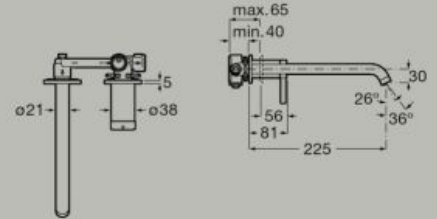

Built-in basin mixer.
Pop-up waste not included
A5A459E..0

*Built-in body required
A5E3501..0*

Bidet mixer with pop-up waste
and flexible supply hoses
A5A609E..0