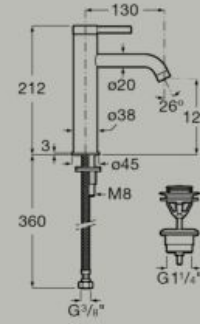

Faucets

Basin mixer with pop-up waste and flexible supply hoses. S-Size
A5A309E..0

Unified Water Label **5 l/min**

 5L/min			
Flow rate	Cold Start	Soft Turn	One million cycles

Basin mixer with smooth body with click-clack waste and flexible supply hoses. S-Size
A5A3A9E..0

Unified Water Label **5 l/min**

 5L/min			
Flow rate	Cold Start	Soft Turn	One million cycles

Basin mixer with smooth body with click-clack waste and flexible supply hoses. M-Size
A5A3C9E..0

Unified Water Label **5 l/min**

 5L/min			
Flow rate	Cold Start	Soft Turn	One million cycles

Basin mixer with smooth body with click-clack waste and flexible supply hoses. XL-Size
A5A349E..0

Unified Water Label **5 l/min**

 5L/min			
Flow rate	Cold Start	Soft Turn	One million cycles

Dimensions in mm. Replace (..) in the product reference with the code of the chosen finish:

CO Chrome
 NB Matt Black
 BO Matt White
Everlux finishes: CN Titanium Black
 RG Rose Gold
 SM Stainless Steel Finish
 VA Brushed Brass