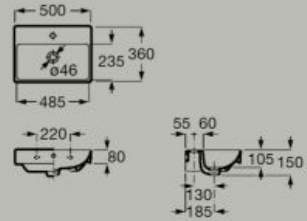

*Optional*  
Small semi-pedestal  
**A337782..0**

Fineceramic®

Compact Fineceramic®  
wall-hung basin  
500 x 360 mm  
**A32768E..0**

*Optional*  
Small semi-pedestal  
**A337782..0**

Fineceramic®

Compact Fineceramic®  
wall-hung basin  
550 x 360 mm  
**A327683..0**