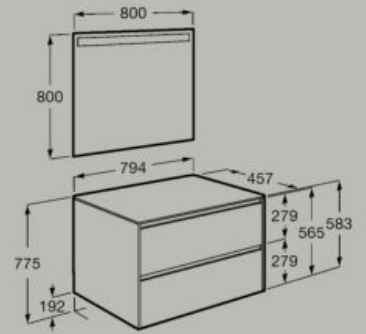

800 x 460 mm

Base unit for countertop asymmetric right hand basin with two drawers
A851727...

Pack - base unit for countertop asymmetric right hand basin with two drawers and Eidos LED mirror
A851715...

Base unit for countertop asymmetric left hand basin with two drawers
A851729...

Pack - base unit for countertop asymmetric left hand basin with two drawers and Eidos LED mirror
A851717...

Base unit for countertop centered basin with two drawers
A851728...

Pack - base unit for countertop centered basin with two drawers and Eidos LED mirror
A851716...