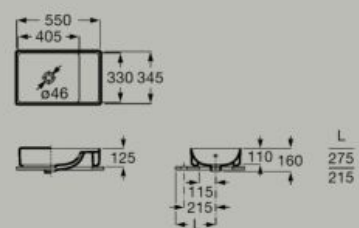

Fineceramic® over countertop basin  
 Ø370 mm  
**A32768J..0**

Fineceramic®

Fineceramic® over countertop basin  
 Ø 500 mm  
**A3275L0..0**

Fineceramic®

Fineceramic® over countertop basin  
 550 x 345 mm  
**A32768C..0**