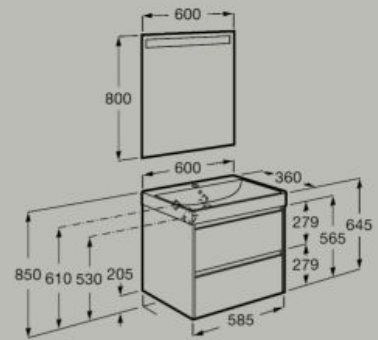

Soft Close Fineceramic® Led Light

550 x 460 mm

Unik - base unit with two drawers and Fineceramic® basin
A851687...

Pack - base unit with two drawers, Fineceramic® basin and Eidos LED mirror
A851703...