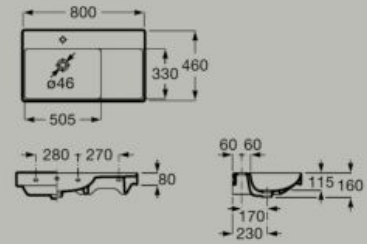

Wall-hung Fineceramic®
asymmetric left hand basin
800 x 460 mm
Sink on left hand
A327689..0