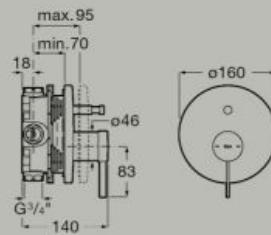

Built-in bath-shower mixer with automatic diverter (2 ways)
A5A0B9E..0

RocaBox required
A525869403

Soft Turn

One million cycles