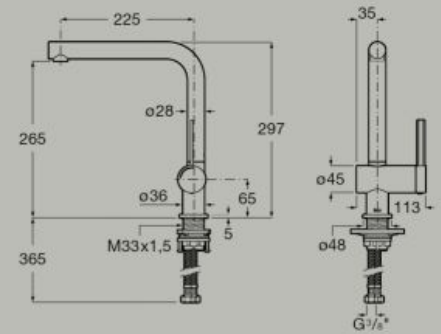

Kitchen sink mixer with swivel and retractable 2-function pull-down spout and flexible supply hoses
A5A811F..O

Cold Start   Soft Turn   One million cycles