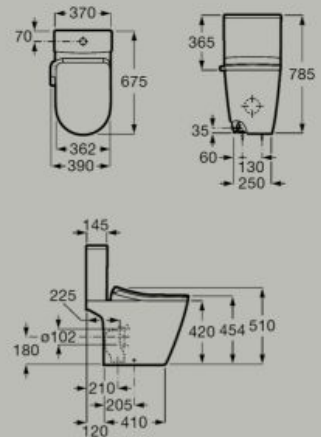

Rear Wash with Airtech	Front Wash	Coanda Effect	Roca Rimless®	Roca Connect	UV Light	Soft Close	Extra Height	Dual flush

Dimensions in mm.