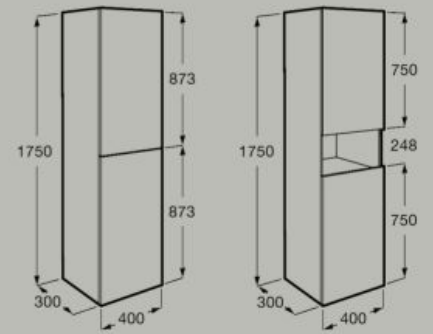

Reversible

Adjustable
Shelves

Delta top unit with door
750 x 350 mm

A857637...

Soft Close

Push to open

Reversible

Dimensions in mm. Replace (...) in the product reference with the code of the chosen finish: