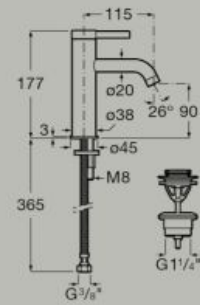

Faucets

Basin mixer with pop-up waste and flexible supply hoses. S-Size
A5A309E..0

Flow rate	Cold Start	Soft Turn	One million cycles

Basin mixer with smooth body with click-clack waste and flexible supply hoses. S-Size
A5A3A9E..0

Flow rate	Cold Start	Soft Turn	One million cycles

Basin mixer with smooth body with click-clack waste and flexible supply hoses. M-Size
A5A3C9E..0

Flow rate	Cold Start	Soft Turn	One million cycles

Basin mixer with smooth body with click-clack waste and flexible supply hoses. XL-Size
A5A349E..0

Flow rate	Cold Start	Soft Turn	One million cycles

Dimensions in mm. Replace (..) in the product reference with the code of the chosen finish:

- CO Chrome
- NB Matt Black
- BO Matt White
- Everlux finishes: CN Titanium Black
- RG Rose Gold
- SM Stainless Steel Finish
- VA Brushed Brass