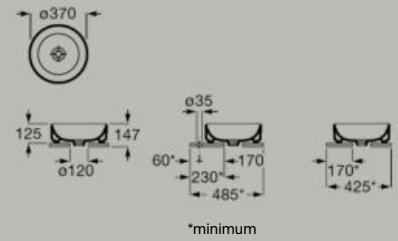

Fineceramic® over countertop basin
Ø370 mm
A32768J..0