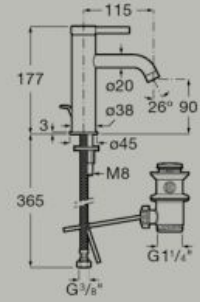

Faucets

Basin mixer with pop-up waste and flexible supply hoses. S-Size
A5A309E..0

Unified Water Label **5 l/min**

 5L/min			
Flow rate	Cold Start	Soft Turn	One million cycles

Basin mixer with smooth body with click-clack waste and flexible supply hoses. S-Size
A5A3A9E..0

Unified Water Label **5 l/min**

 5L/min			
Flow rate	Cold Start	Soft Turn	One million cycles