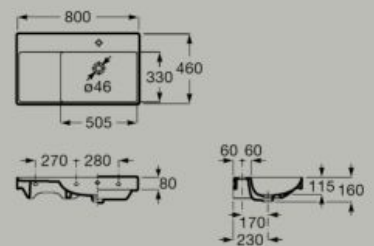

Optional
Pedestal
A337470..0
Semi-pedestal
A337471..0

Fineceramic®

Wall-hung Fineceramic®
asymmetric right hand basin
800 x 460 mm
A327688..0

Fineceramic®

Dimensions in mm. Pedestal and semi-pedestal are not available in Supraglaze® finish. Replace (..) in the product reference with the code of the chosen finish: