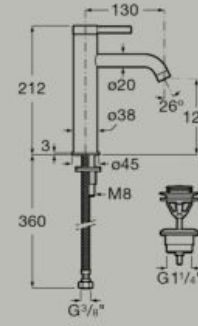

Faucets

Basin mixer with pop-up waste and flexible supply hoses. S-Size
A5A309E..0

Unified Water Label **5 l/min**

 5L/min			
Flow rate	Cold Start	Soft Turn	One million cycles

Basin mixer with smooth body with click-clack waste and flexible supply hoses. S-Size
A5A3A9E..0

Unified Water Label **5 l/min**

 5L/min			
Flow rate	Cold Start	Soft Turn	One million cycles

Basin mixer with smooth body with click-clack waste and flexible supply hoses. M-Size
A5A3C9E..0

Unified Water Label **5 l/min**

 5L/min			
Flow rate	Cold Start	Soft Turn	One million cycles

Basin mixer with smooth body with click-clack waste and flexible supply hoses. XL-Size
A5A349E..0

Unified Water Label **5 l/min**

 5L/min			
Flow rate	Cold Start	Soft Turn	One million cycles

Dimensions in mm. Replace (..) in the product reference with the code of the chosen finish:

CO Chrome
 NB Matt Black
 BO Matt White
 Everlux finishes: CN Titanium Black
 RG Rose Gold
 SM Stainless Steel Finish
 VA Brushed Brass