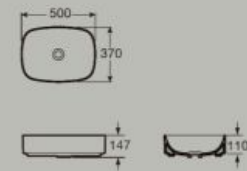

Fineceramic®

Fineceramic® over countertop basin
Ø 500 mm
A3275L0..0