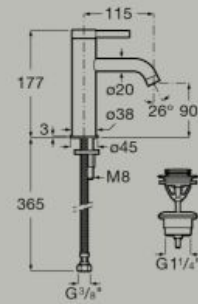

Faucets

Basin mixer with pop-up waste and flexible supply hoses. S-Size
A5A309E..0

Unified Water Label **5 l/min**

 5L/min			
Flow rate	Cold Start	Soft Turn	One million cycles

Basin mixer with smooth body with click-clack waste and flexible supply hoses. S-Size
A5A3A9E..0

Unified Water Label **5 l/min**

 5L/min			
Flow rate	Cold Start	Soft Turn	One million cycles

Basin mixer with smooth body with click-clack waste and flexible supply hoses. M-Size
A5A3C9E..0

Unified Water Label **5 l/min**

 5L/min			
Flow rate	Cold Start	Soft Turn	One million cycles

Basin mixer with smooth body with click-clack waste and flexible supply hoses. XL-Size
A5A349E..0

Unified Water Label **5 l/min**

 5L/min			
Flow rate	Cold Start	Soft Turn	One million cycles

Dimensions in mm. Replace (..) in the product reference with the code of the chosen finish:

CO Chrome
 NB Matt Black
 BO Matt White
 Everlux finishes: CN Titanium Black
 RG Rose Gold
 SM Stainless Steel Finish
 VA Brushed Brass