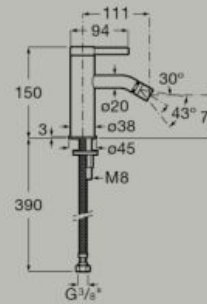

Built-in body required  
A5E3501..0

Unified Water Label **5 l/min**

Bidet mixer with pop-up waste and flexible supply hoses  
**A5A609E..0**

Unified Water Label **8 l/min**

Bidet mixer with smooth body and flexible supply hoses  
**A5A629E..0**