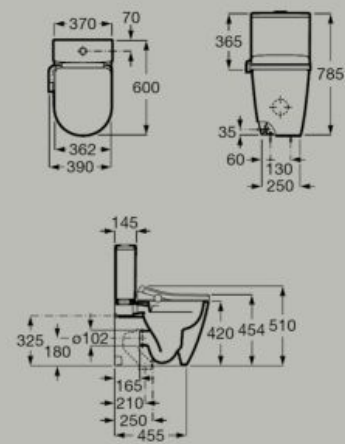

Back to wall compact close-coupled smart toilet with dual flush 4,5/3 litre and dual outlet. Includes Roca Rimless®, seat and cover with washing and drying function. Needs power supply

A803461S01

Rear Wash with Airtech	Front Wash	Coanda Effect	Roca Rimless®	Roca Connect	UV Light	Soft Close	Extra Height	Dual flush