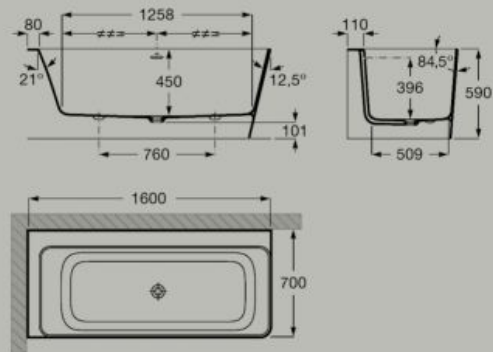

*Includes click-clack drain, trap and
integrated overflow.*

Asymmetric Stonex® corner bath.
Double-ended bath with right-hand
corner installation.
1600 x 700 mm
A248638..0

*Includes click-clack drain, trap and
integrated overflow.*