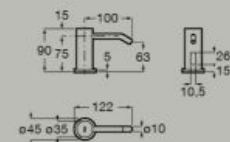

Electronic soap or hand sanitizer dispenser, deck-mounted (AC)

A818014C00

Mains operated at 100-240V. Includes power source

Dimensions in mm. Replace (..) in the product reference with the code of the chosen finish:

● CO Chrome ● NB Matt Black ● BO Matt White