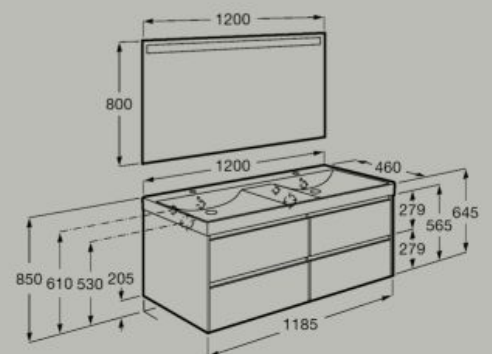

Soft Close Led Light

Basin not included

1200 x 460 mm

Unik - base unit with four drawers
and Fineceramic® double basin

A851694...

Pack - base unit with four drawers,
Fineceramic® double basin and Eidos
LED mirror

A851710...