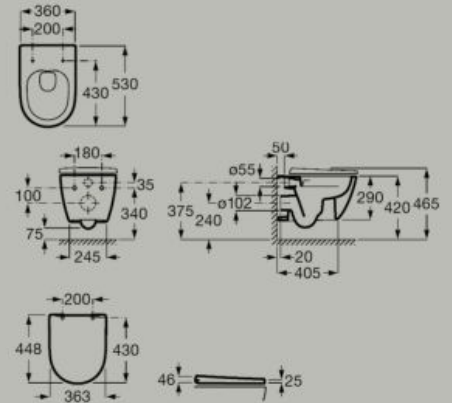

Compact ceramic wall-hung Roca Rimless® WC
A346688..0

Soft-closing Supralit® seat and cover for toilet with quick release

A801E12..1

Supralit® seat and cover for toilet
A801E10..1

Soft-closing Duroplast seat and cover for toilet with quick release