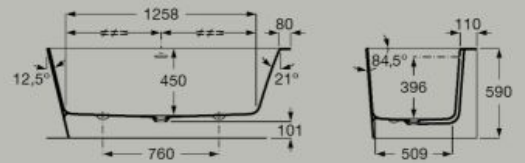

Asymmetric Stonex® corner bath.
Double-ended bath with right-hand
corner installation.

1600 x 700 mm

A248638..0

*Includes click-clack drain, trap and
integrated overflow.*

Rectangular Stonex® drop-in bath.
Double-ended bath.

1700 x 700 mm

A248631..0

*Includes click-clack drain, trap and
integrated overflow.*