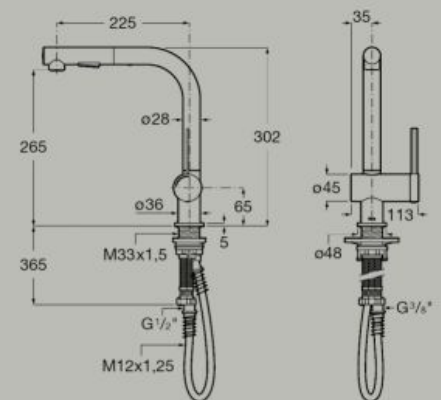

Kitchen sink mixer with swivel and retractable 2-function pull-out spout and flexible supply hoses  
**A5A851F..O**

Cold Start    Soft Turn    One million cycles

Dimensions in mm. Replace (..) in the product reference with the code of the chosen finish: