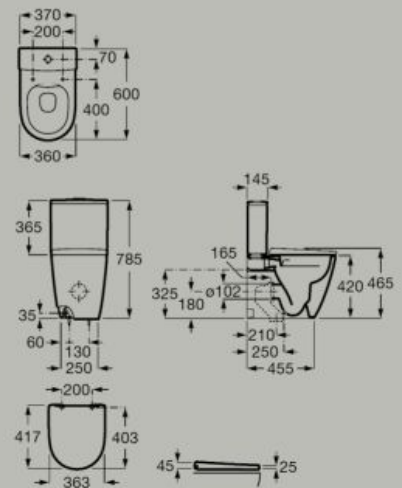

Compact back to wall ceramic close-coupled Roca Rimless® WC with dual outlet.

A342688..0

Dual flush 4,5/3L WC cistern with side inlet

A341680..0

Dual flush 4,5/3L WC cistern with bottom inlet

A341681..0

Soft-closing Supralit® seat and cover for toilet with quick release

A801E12..1

Supralit® seat and cover for toilet

A801E10..1

Soft-closing Duroplast seat and cover for toilet with quick release

A801E12..2

Duroplast seat and cover for toilet

A801E10..2