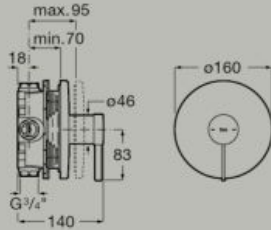

Built-in shower mixer (1 way)
A5A2B9E..0

RocaBox required
A525869403

Soft Turn

One million cycles

Dimensions in mm. Replace (..) in the product reference with the code of the chosen finish:

C0 Chrome
 NB Matt Black
 B0 Matt White
Everlux finishes: CN Titanium Black
 RG Rose Gold
 SM Stainless Steel Finish
 VA Brushed Brass