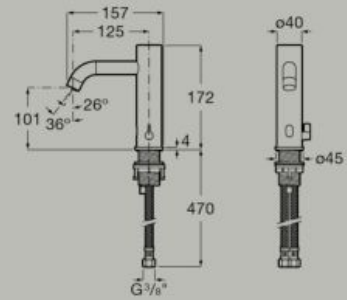

Electronic basin mixer (DC) with flexible supply hoses. M-Size.

A5A539EC00

Powered by four 1.5V LR6 (AA) alkaline batteries (not included)

Electronic basin mixer (AC) with flexible supply hoses. M-Size.

A5A559EC00