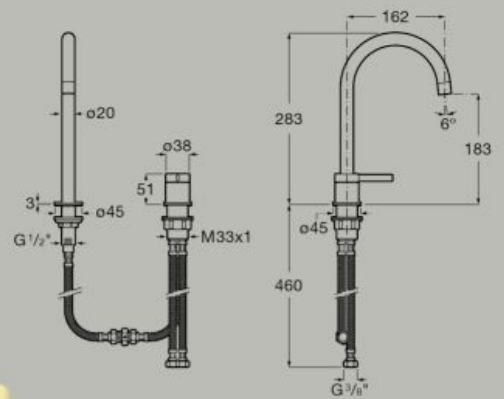

Basin mixer with lateral handle, smooth body, flexible supply hoses and click-clack waste. L-Size.

A5A4A9E..0

Flow rate

Soft Turn

One million cycles

Basin mixer with deck-mounted lateral handle - 2 holes -, smooth body, flexible hoses and click-clack waste. L-Size

A5A389E..0

Flow rate

Soft Turn

One million cycles

Basin mixer with deck-mounted lateral handle - 2 holes -, smooth body, click-clack waste and flexible supply hoses. XL-Size

A5A399E..0

Flow rate

Soft Turn

One million cycles

Built-in basin mixer
A5A359E..0

Built-in body required
A5E3501..0

Flow rate

Soft Turn

One million cycles

Dimensions in mm. Replace (..) in the product reference with the code of the chosen finish:

CO Chrome   NB Matt Black   B0 Matt White   Everlux finishes: CN Titanium Black   RG Rose Gold   SM Stainless Steel Finish   VA Brushed Brass