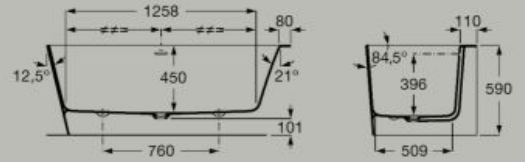

Asymmetric Stonex® corner bath.
Double-ended bath with right-hand
corner installation.

1600 x 700 mm

A248638..0

*Includes click-clack drain, trap and
integrated overflow.*

Rectangular Stonex® drop-in bath.
Double-ended bath.

1700 x 700 mm

A248631..0

*Includes click-clack drain, trap and
integrated overflow.*