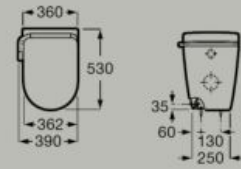

In-Wash® Ona back to wall single floorstanding

Back to wall single floorstanding smart toilet with dual outlet. Includes Roca Rimless®, seat and cover with washing and drying function. Needs power supply. Basic Tank One Compact installation system (A890070200) recommended.

A803153S01

With heated seat and adjustable temperature

A80315GS01

Rear Wash with Airtech

Front Wash

Coanda Effect

Roca Rimless®

Roca Connect

UV Light

Soft Close

Extra Height

Dimensions in mm.

Functionalities

Washing & Drying

- Rear wash with Airtech
- Front wash
- Oscillating wash
- Water heating
- Water temperature control
- Water pressure control
- Nozzle position adjustment
- Drying function
- Dryer intensity control
- Coanda Effect dryer function

Comfort

- Soft-closing seat and cover
- Heated Seat
- Side control panel
- Roca Connect
- Customized programs
- User detection
- Night light
- Stand-by mode
- Hidden water and power supply

Hygiene

- Self-cleaning nozzle
- Automatic nozzle cleaning
- Self-cleaning nozzle with UV Light
- Removable nozzle tip
- Quick release cover
- Roca Rimless
- Antibacterial material
- Descaling

All products comply with the EN1717 regulation.

* Available in Heated Seat versions