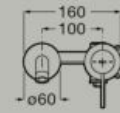

Built-in basin mixer.
Pop-up waste not included
A5A459E..0

*Built-in body required
A5E3501..0*