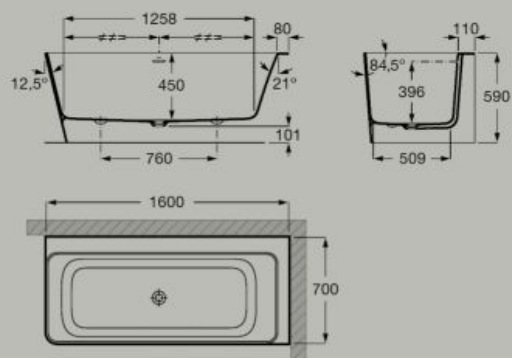

*Includes click-clack drain, trap and
integrated overflow.*

Asymmetric Stonex® corner bath.
Double-ended bath with right-hand
corner installation.
1600 x 700 mm
A248638..0

*Includes click-clack drain, trap and
integrated overflow.*