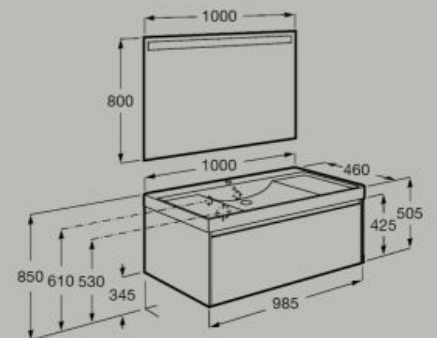

Soft Close Led Light

Basin not included

1000 x 460 mm

Unik - base unit with one drawer and Fineceramic® basin
A851686...

Pack - base unit with one drawer, Fineceramic® basin and Eidos LED mirror
A851702...