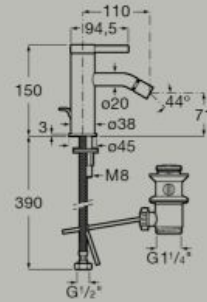

Built-in basin mixer.
Pop-up waste not included
A5A459E..0

Built-in body required
A5E3501..0

Unified Water Label 5 l/min

Bidet mixer with pop-up waste and flexible supply hoses
A5A609E..0

Unified Water Label 8 l/min

Bidet mixer with smooth body and flexible supply hoses
A5A629E..0

Unified Water Label 8 l/min

Wall-mounted bath-shower mixer with automatic diverter
A5A029E..0

Dimensions in mm. Replace (..) in the product reference with the code of the chosen finish:

CO Chrome ● NB Matt Black ● BO Matt White Everlux finishes: ● CN Titanium Black ● RG Rose Gold ● SM Stainless Steel Finish ● VA Brushed Brass