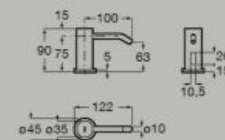

Electronic soap or hand sanitizer dispenser, deck-mounted (AC)

A818014C00

Mains operated at 100-240V. Includes power source

Dimensions in mm. Replace (..) in the product reference with the code of the chosen finish:

● CO Chrome ● NB Matt Black ● BO Matt White