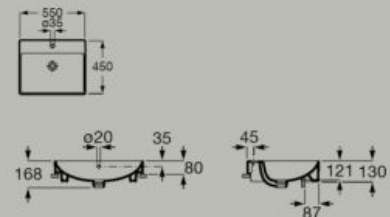

Fineceramic®

Dimensions in mm. Pedestal and semi-pedestal are not available in Supraglaze® finish. Replace (..) in the product reference with the code of the chosen finish:

● 00 White ● 62 Matt White ● S0 Supraglaze®