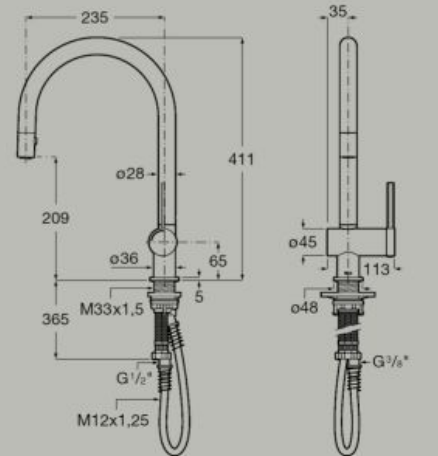

Cold Start   Soft Turn   One million cycles

Kitchen sink mixer with swivel and retractable 2-function pull-down spout and flexible supply hoses
A5A811F..O

Cold Start   Soft Turn   One million cycles

Kitchen sink mixer with swivel and retractable 2-function pull-out spout and flexible supply hoses
A5A851F..O