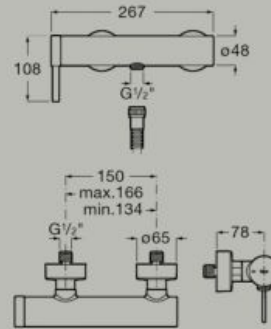

Wall-mounted shower mixer
A5A219E..0

Soft Turn

One million cycles