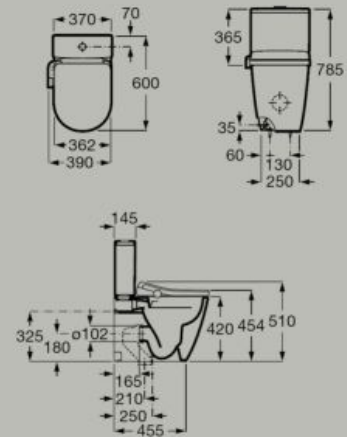

In-Wash® Ona close-coupled

Close-coupled smart toilet with dual flush 4.5/3 litre and dual outlet. Includes Roca Rimless®, seat and cover with washing and drying function. Needs power supply.

A803151S01

With heated seat and adjustable temperature

A80315HS01