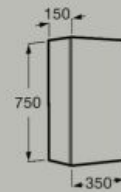

Reversible

Adjustable
Shelves

Delta top unit with door
750 x 350 mm

A857637...

Soft Close

Push to open

Reversible

Dimensions in mm. Replace (...) in the product reference with the code of the chosen finish: