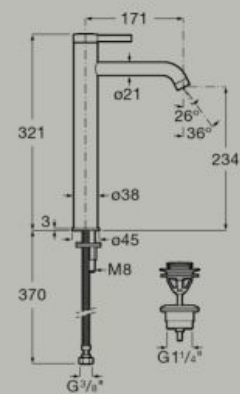

Flow rate	Cold Start	Soft Turn	One million cycles

Basin mixer with smooth body with click-clack waste and flexible supply hoses. XL-Size
A5A349E..0