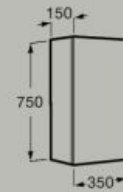

Dimensions in mm. Replace (...) in the product reference with the code of the chosen finish:

● 509 Matt White   ● 510 Sand Grey   ● 513 Matt Green   ● 512 Light Oak   ● 511 Dark Elm