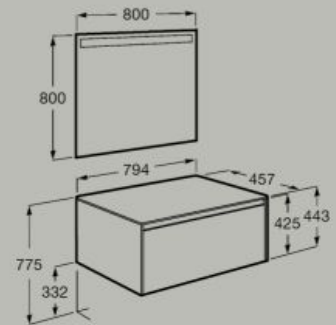

Soft Close Fineceramic® Led Light

800 x 460 mm

Base unit for countertop basin with one drawer

A851724...

Pack - base unit for countertop basin with one drawer and Eidos LED mirror

A851712...