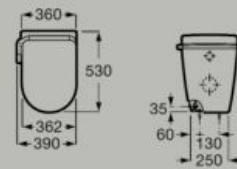

In-Wash® Ona back to wall single floorstanding

Back to wall single floorstanding smart toilet with dual outlet. Includes Roca Rimless®, seat and cover with washing and drying function. Needs power supply. Basic Tank One Compact installation system (A890070200) recommended.

A803153S01

With heated seat and adjustable temperature

A80315GS01

Dimensions in mm.

Smart Toilets Functionalities

Washing & Drying

- Rear wash with Airtech
- Front wash
- Oscillating wash
- Water heating
- Water temperature control
- Water pressure control
- Nozzle position adjustment
- Drying function
- Dryer intensity control
- Coanda Effect dryer function

Comfort

- Soft-closing seat and cover
- Heated Seat
- Side control panel
- Roca Connect
- Customized programs
- User detection
- Night light
- Stand-by mode
- Hidden water and power supply

Hygiene

- Self-cleaning nozzle
- Automatic nozzle cleaning
- Self-cleaning nozzle with UV Light
- Removable nozzle tip
- Quick release cover
- Roca Rimless
- Antibacterial material
- Descaling

All products comply with the EN1717 regulation.

* Available in Heated Seat versions