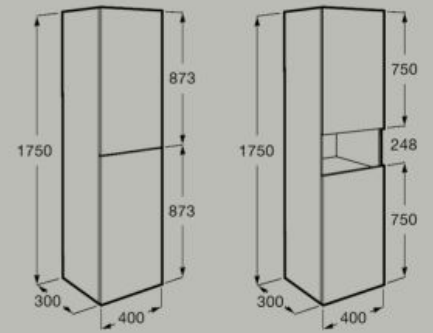

Delta column unit  
1750 x 400 mm  
**A857635...**

Delta column unit, with open shelf  
1750 x 400 mm  
**A857636...**

Soft Close   Push to open   Reversible   Adjustable Shelves

Delta top unit with door  
750 x 350 mm  
**A857637...**