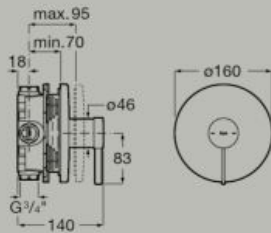

Built-in shower mixer (1 way)
A5A2B9E..0

RocaBox required
A525869403

Soft Turn

One million cycles

Dimensions in mm. Replace (..) in the product reference with the code of the chosen finish:

CO Chrome
 NB Matt Black
 B0 Matt White
 Everlux finishes: CN Titanium Black
 RG Rose Gold
 SM Stainless Steel Finish
 VA Brushed Brass