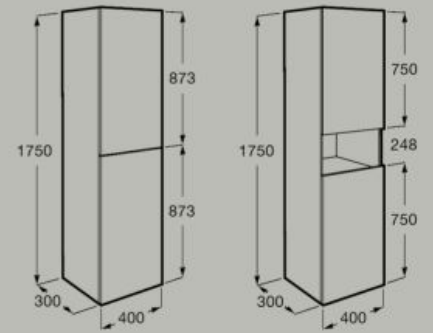

Delta column unit
1750 x 400 mm
A857635...

Delta column unit, with open shelf
1750 x 400 mm
A857636...

Soft Close   Push to open   Reversible   Adjustable Shelves

Delta top unit with door
750 x 350 mm
A857637...

Soft Close   Push to open   Reversible

Dimensions in mm. Replace (...) in the product reference with the code of the chosen finish:

● 509 Matt White   ● 510 Sand Grey   ● 513 Matt Green   ● 512 Light Oak   ● 511 Dark Elm