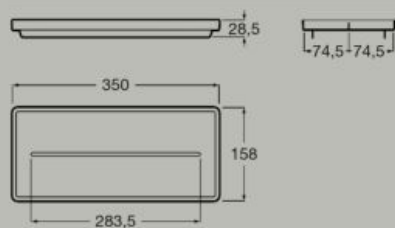

Basin complements

Tray
350 X 158 mm
A817670..0

Compatible with 460 mm width basins

Container
151,5 X 75 mm
A817671..0

Tumbler
105 x 77,5 mm
A817672..0

Soap dispenser
53 x 73 mm
A817673..0

Dimensions in mm. Replace (..) in the basin complements reference with the code of the chosen finish:

● C6 Matt White ● C8 Sand Grey ● C7 Matt Green