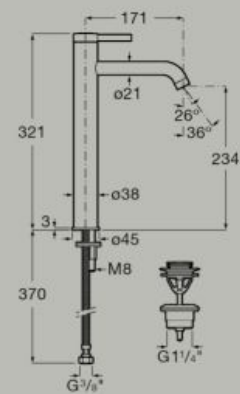

Basin mixer with smooth body with click-clack waste and flexible supply hoses. XL-Size
A5A349E..0

Unified Water Label **5 l/min**

 5L/min			
Flow rate	Cold Start	Soft Turn	One million cycles