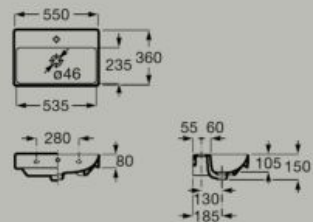

Dimensions in mm. Pedestal and semi-pedestal are not available in Supraglaze® finish. Replace (..) in the product reference with the code of the chosen finish:

● 00 White ● 62 Matt White ● SO Supraglaze® ● 08 Matt Black