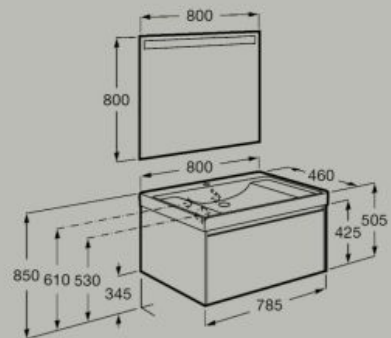

Soft Close Fineceramic® Led Light

Dimensions in mm. Replace (...) in the product reference with the code of the chosen finish:

● 509 Matt White ● 510 Sand Grey ● 513 Matt Green ● 512 Light Oak ● 511 Dark Elm