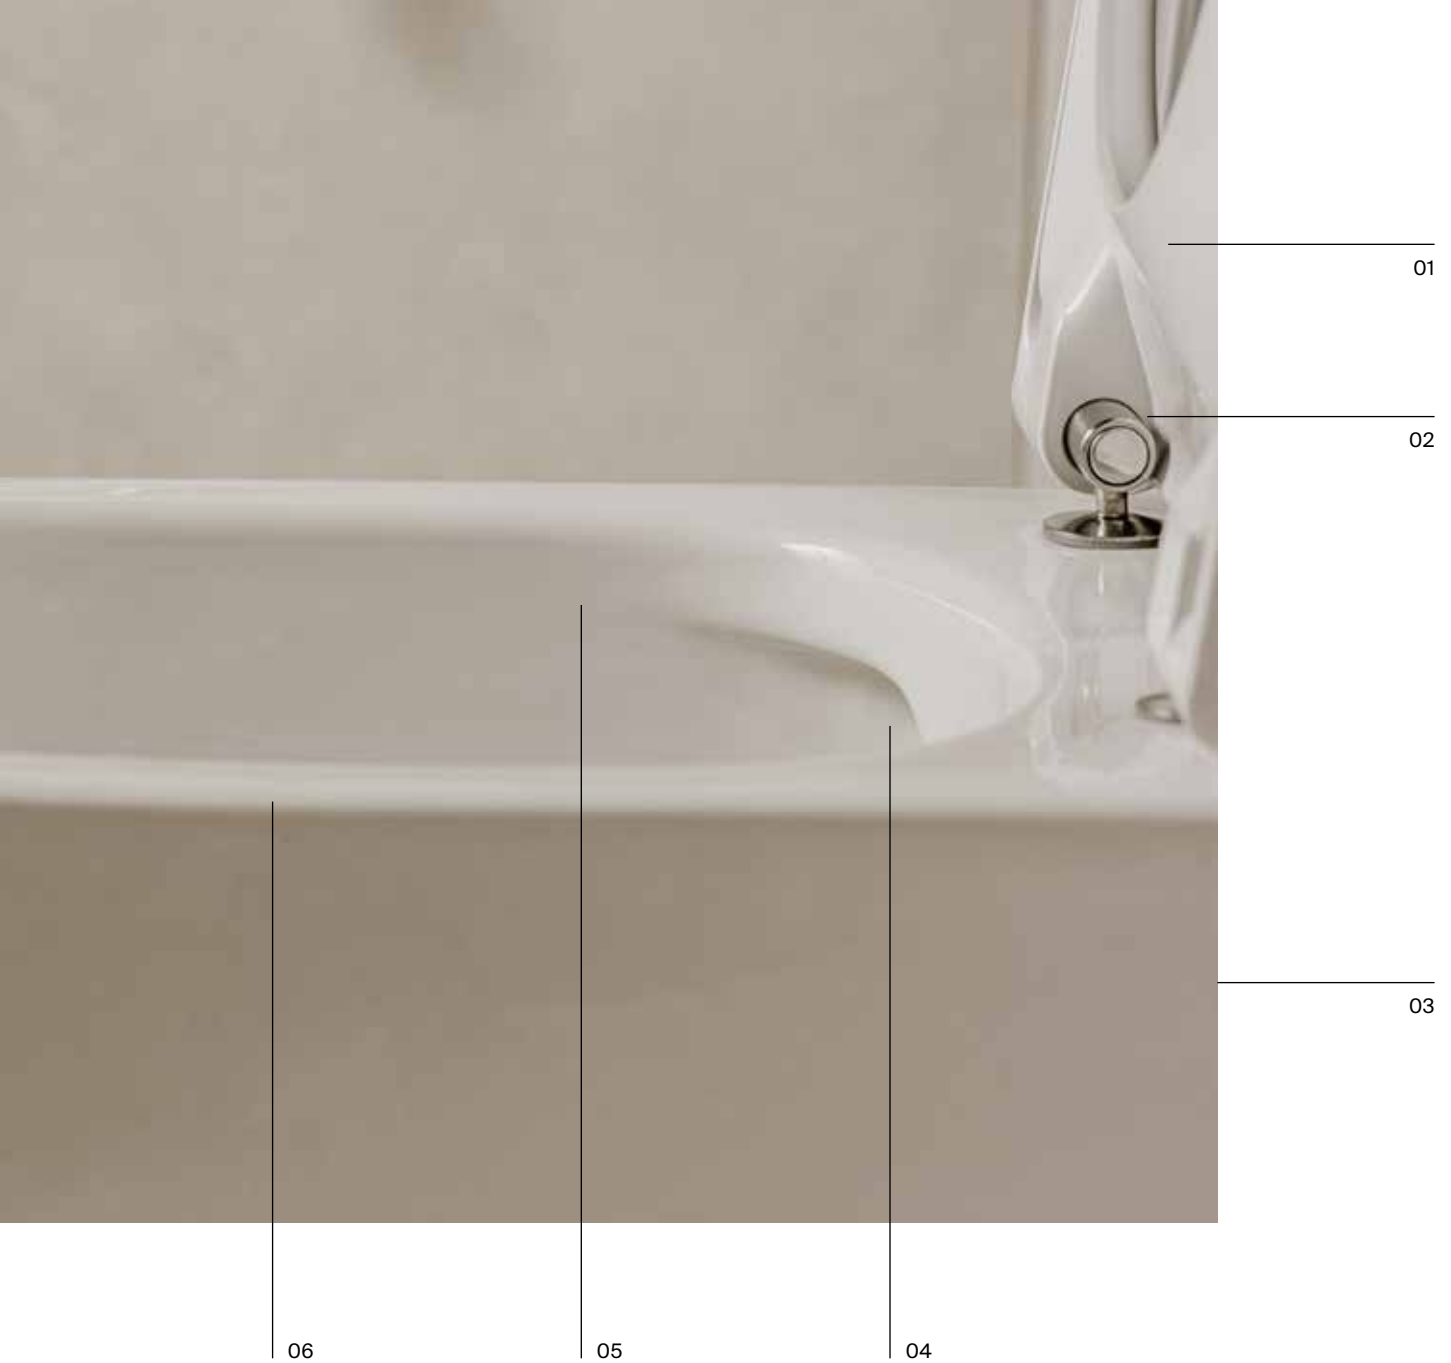

- 01 Slim seat and cover designed with soft-close feature.
- 02 New hinges with push buttons for easy quick release.
- 03 Wall-hung solutions with hidden fixations.
- 04 Optional Supraglaze® for extra and optimal hygiene.
- 05 Ultimate Roca Rimless® technology.
- 06 Floorstanding pieces with extra height for greater comfort.

Available in modern matt white or classic glossy white. As a third finish, the new Supraglaze®, in glossy white, provides an extra smooth surface that inhibits dirt buildup, guaranteeing even more excellent hygiene in WCs and bidets.

Finishes

- ☐ White
- ☐ Matt White
- ☐ Supraglaze®
- ☐ Matt Black