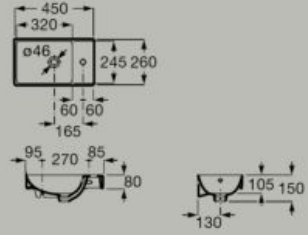

Basins

Compact Fineceramic®
wall-hung basin
450 x 260 mm
A327681..0

Fineceramic®

Compact Fineceramic®
wall-hung basin
400 x 320 mm
A32768D..0

Fineceramic®