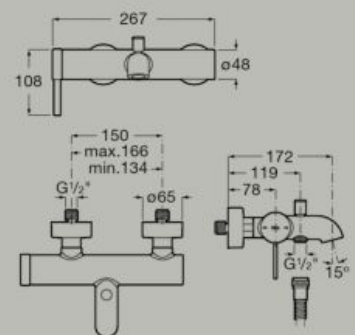

Dimensions in mm. Replace (..) in the product reference with the code of the chosen finish:

CO Chrome ● NB Matt Black ● BO Matt White Everlux finishes: ● CN Titanium Black ● RG Rose Gold ● SM Stainless Steel Finish ● VA Brushed Brass