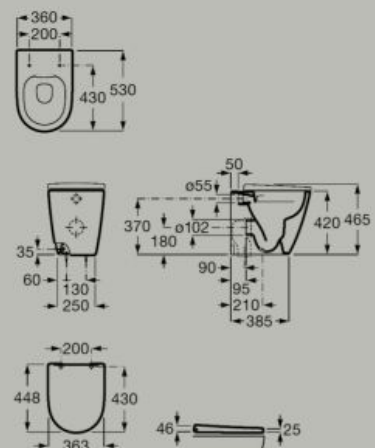

Roca Rimless®

Hidden Fixing

Back to wall ceramic single floorstanding Roca Rimless® WC with dual outlet
A347687.0

Soft-closing Supralit® seat and cover for toilet with quick release
A801E12..1

Supralit® seat and cover for toilet
A801E10..1

Soft-closing Duroplast seat and cover for toilet with quick release
A801E12..2

Duroplast seat and cover for toilet
A801E10..2