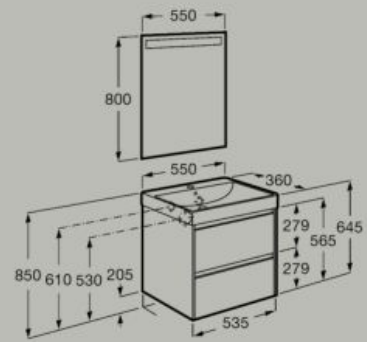

550 x 360 mm

Unik - Compact base unit with two drawers and Fineceramic® basin
A851683...

Pack - Compact base unit with two drawers, Fineceramic® basin and Eidos LED mirror
A851699...

Soft Close Fineceramic® Led Light