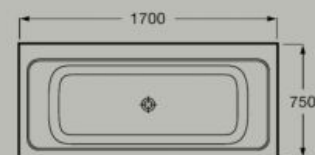

Rectangular Stonex® drop-in bath.
Double-ended bath.

1700 x 750 mm

A248630..0

*Includes click-clack drain, trap and
integrated overflow.*