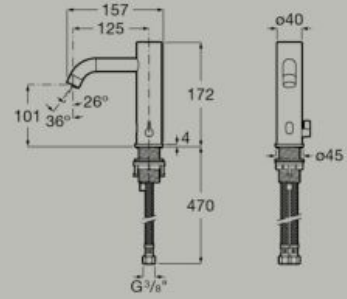

Electronic basin mixer (DC) with flexible supply hoses. M-Size.

A5A539EC00

Powered by four 1.5V LR6 (AA) alkaline batteries (not included)

Electronic basin mixer (AC) with flexible supply hoses. M-Size.

A5A559EC00

Mains operated at 230V. Includes power source

Electronic basin faucet (one water). With flexible supply hoses. M-Size

A5A569EC00

Powered by 4 1,5 V LR6 (AA) batteries. Batteries not included.