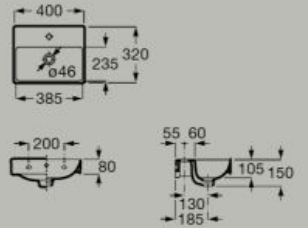

Drawings and measures

Basins

Compact Fineceramic®
wall-hung basin
450 x 260 mm
A327681..0

Fineceramic®

Compact Fineceramic®
wall-hung basin
400 x 320 mm
A32768D..0

Fineceramic®

Compact Fineceramic®
wall-hung basin
450 x 360 mm
A327682..0