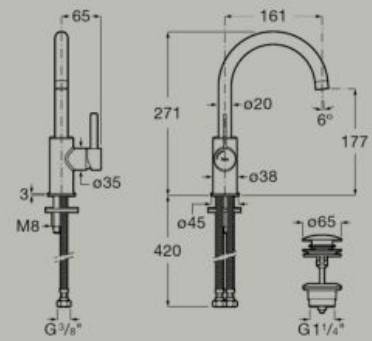

Basin mixer with lateral handle, smooth body, flexible supply hoses and click-clack waste. L-Size.

**A5A4A9E..0**

Unified Water Label  5 l/min

		
5L/min	Soft Turn	One million cycles

Basin mixer with deck-mounted lateral handle - 2 holes -, smooth body, flexible hoses and click-clack waste. L-Size