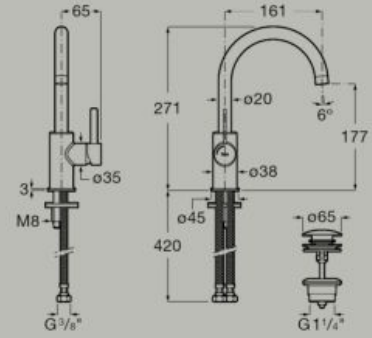

Basin mixer with lateral handle, smooth body, flexible supply hoses and click-clack waste. L-Size.

A5A4A9E..0

Unified Water Label  5 l/min

		
5L/min	Soft Turn	One million cycles

Basin mixer with deck-mounted lateral handle - 2 holes -, smooth body, flexible hoses and click-clack waste. L-Size