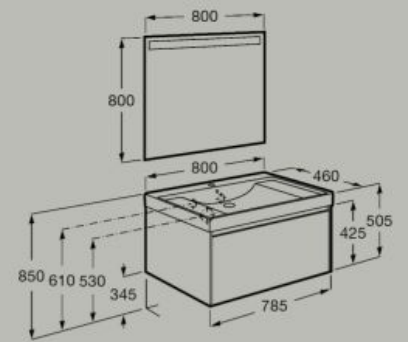

Soft Close Fineceramic® Led Light

Dimensions in mm. Replace (...) in the product reference with the code of the chosen finish:

509 Matt White 510 Sand Grey 513 Matt Green 512 Light Oak 511 Dark Elm