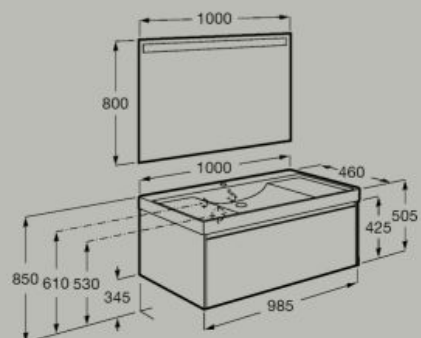

LED

Soft Close

Led Light

Basin not included

1000 x 460 mm

Unik - base unit with one drawer and Fineceramic® basin
A851686...

Pack - base unit with one drawer, Fineceramic® basin and Eidos LED mirror
A851702...