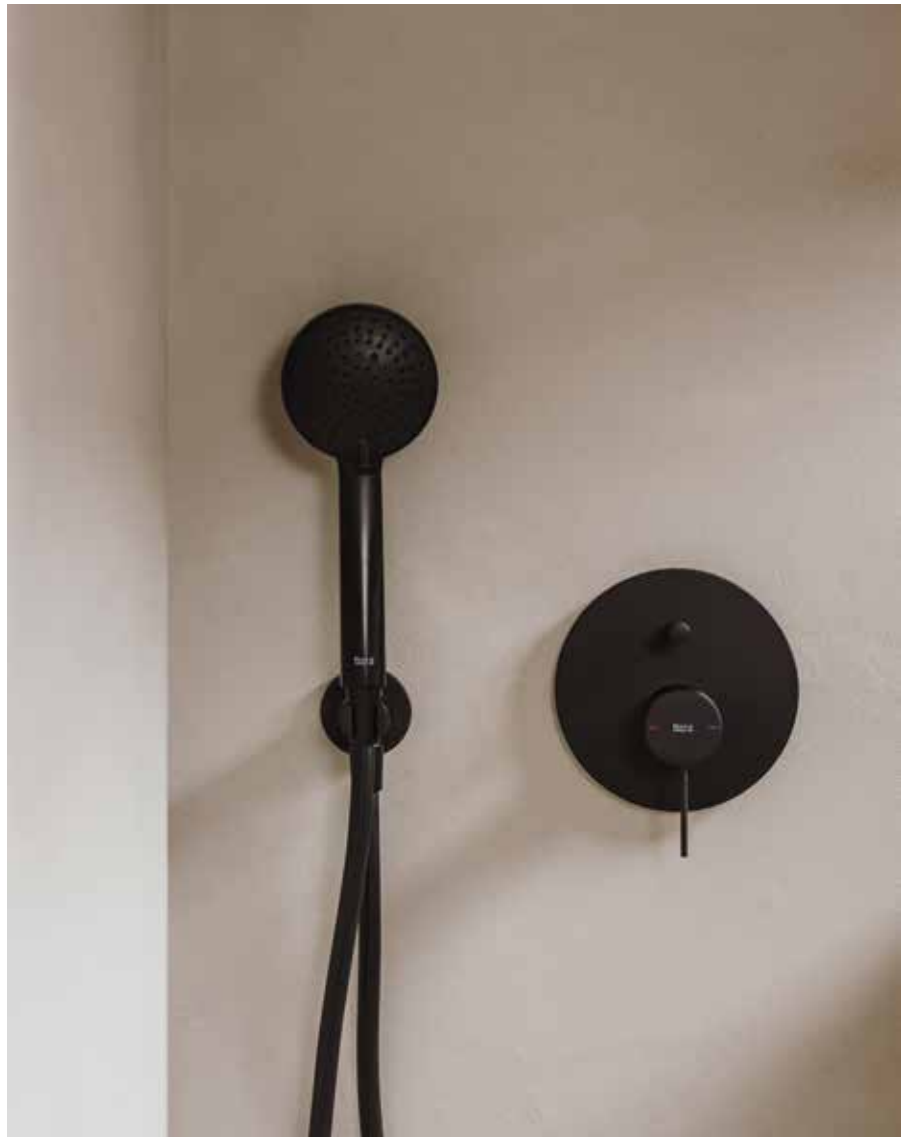

Previous page:
Built-in basin faucet in matt black /
370 mm over countertop basin

These pages:
Bath faucet in matt black /
Stella hand-shower in matt
black / 1700 mm drop-in bath

Built-in bath-shower faucet in
matt black / Stella hand-shower
in matt black

All faucet models in the Ona Collection allow for smooth and precise operation, with a long-term guarantee of one million opening and closing movements. The basin models are available in S-Size, M-Size, L-Size and XL-Size, for a perfect combination with different types of washbasins. Enjoy complete flexibility options with Ona's dedicated bath and shower faucets, bidets and built-in basin models.