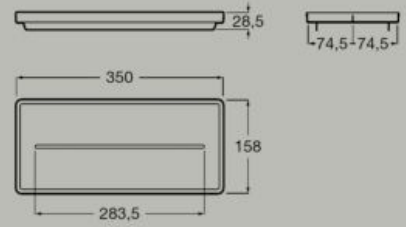

Basin complements

Tray
350 X 158 mm
A817670..0

Compatible with 460 mm width basins

Container
151,5 X 75 mm
A817671..0

Tumbler
105 x 77,5 mm
A817672..0

Soap dispenser
53 x 73 mm
A817673..0

Dimensions in mm. Replace (..) in the basin complements reference with the code of the chosen finish:

● C6 Matt White ● C8 Sand Grey ● C7 Matt Green