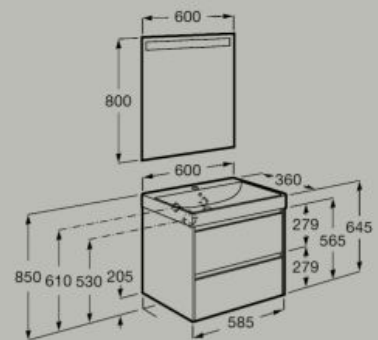

Soft Close Fineceramic® Led Light

550 x 460 mm

Unik - base unit with two drawers and Fineceramic® basin
A851687...

Pack - base unit with two drawers, Fineceramic® basin and Eidos LED mirror
A851703...