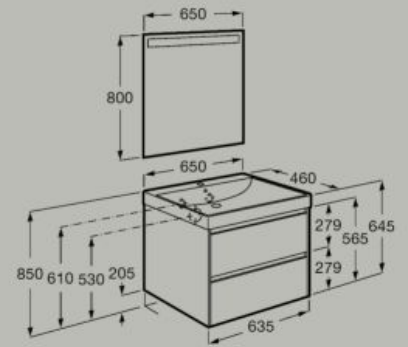

650 x 460 mm

Unik - base unit with two drawers and Fineceramic® basin

A851689...

Pack - base unit with two drawers, Fineceramic® basin and Eidos LED mirror

A851705...

Soft Close Fineceramic® Led Light

800 x 460 mm

Unik - base unit with one drawer and Fineceramic® asymmetric right hand basin

A851719...

Pack - base unit with one drawer, Fineceramic® asymmetric right hand basin and Eidos LED mirror

A851721...

Unik - base unit with one drawer and Fineceramic® asymmetric left hand basin

A851720...

Pack - base unit with one drawer, Fineceramic® asymmetric left hand basin and Eidos LED mirror

A851722...

Unik - base unit with one drawer and Fineceramic® centered basin

A851685...

Pack (base unit with one drawer, centered basin and Eidos LED mirror)

A851701...