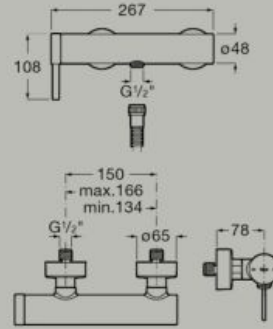

Wall-mounted shower mixer
A5A219E..0

Soft Turn

One million cycles