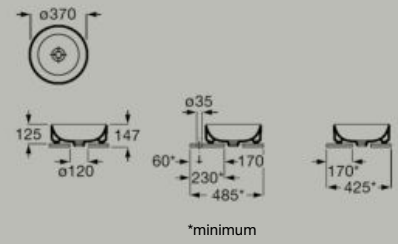

Fineceramic® over countertop basin
Ø370 mm
A32768J..0

Fineceramic®

Fineceramic® over countertop basin
Ø 500 mm
A3275L0..0