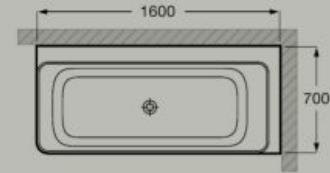

Asymmetric Stonex® corner bath.
Double-ended bath with right-hand
corner installation.

1600 x 700 mm

A248638..0

*Includes click-clack drain, trap and
integrated overflow.*