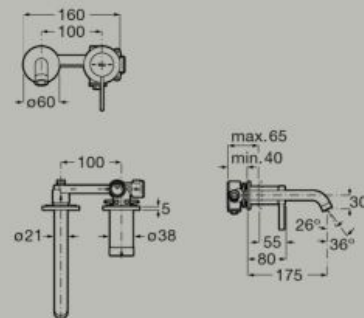

Unified Water Label  5 l/min

		
5L/min	Soft Turn	One million cycles

Built-in basin mixer

A5A359E..0

Built-in body required
A5E3501..0

Unified Water Label  5 l/min

		
5L/min	Soft Turn	One million cycles

Dimensions in mm. Replace (..) in the product reference with the code of the chosen finish: