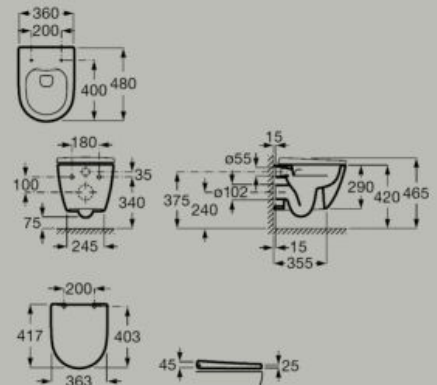

Toilets

Ceramic wall-hung Roca Rimless® WC
A346687.0

Soft-closing Supralit® seat and cover for toilet with quick release
A801E12..1

Supralit® seat and cover for toilet
A801E10..1

Soft-closing Duroplast seat and cover for toilet with quick release
A801E12..2

Duroplast seat and cover for toilet
A801E10..2

Roca Rimless®

Hidden Fixing

Compact ceramic wall-hung Roca Rimless® WC
A346688.0

Soft-closing Supralit® seat and cover for toilet with quick release
A801E12..1

Supralit® seat and cover for toilet
A801E10..1

Soft-closing Duroplast seat and cover for toilet with quick release
A801E12..2

Duroplast seat and cover for toilet
A801E10..2

Roca Rimless®

Hidden Fixing

Back to wall ceramic single floorstanding Roca Rimless® WC with dual outlet
A347687.0

Soft-closing Supralit® seat and cover for toilet with quick release
A801E12..1

Supralit® seat and cover for toilet
A801E10..1

Soft-closing Duroplast seat and cover for toilet with quick release
A801E12..2

Duroplast seat and cover for toilet
A801E10..2

Roca Rimless®

Extra Height

Dimensions in mm. Replace (..) in the product reference with the code of the chosen finish:

● 00 White ● 62 Matt White ● SO Supraglaze® ● 08 Matt Black

The seat and covers are not available in Supraglaze® finish.