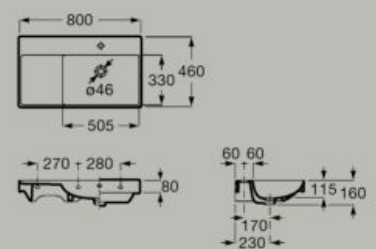

Dimensions in mm. Pedestal and semi-pedestal are not available in Supraglaze® finish. Replace (..) in the product reference with the code of the chosen finish:

● 00 White ● 62 Matt White ● S0 Supraglaze® ● 08 Matt Black