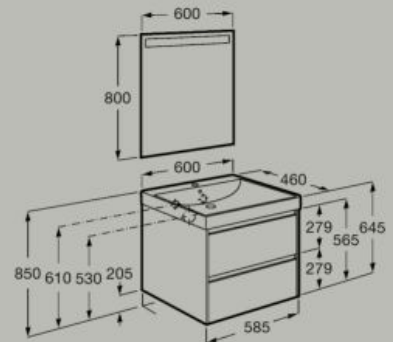

Soft Close Fineceramic® Led Light

Dimensions in mm. Replace (...) in the product reference with the code of the chosen finish:

● 509 Matt White ● 510 Sand Grey ● 513 Matt Green ● 512 Light Oak ● 511 Dark Elm