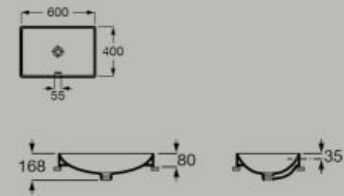

Fineceramic®

Fineceramic® in countertop basin
600 x 450 mm
With taphole
A32768N..0