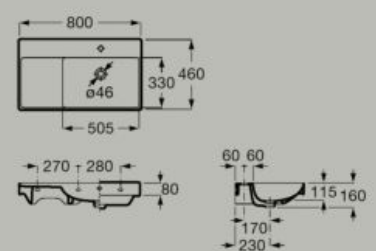

Optional
Pedestal
A337470..0
Semi-pedestal
A337471..0

Fineceramic®

Wall-hung Fineceramic®
asymmetric right hand basin
800 x 460 mm
A327688..0

Fineceramic®

Dimensions in mm. Pedestal and semi-pedestal are not available in Supraglaze® finish. Replace (.) in the product reference with the code of the chosen finish: