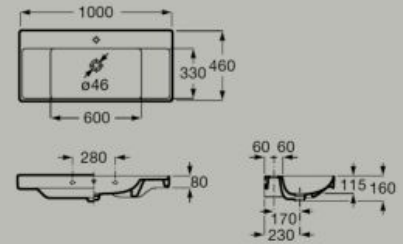

Fineceramic®

Wall-hung Fineceramic® basin
1000 x 460 mm
A32768A..0

Optional
Pedestal
A337470..0
Semi-pedestal
A337471..0