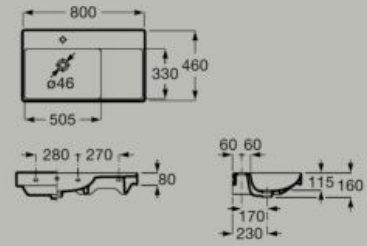

Wall-hung Fineceramic®
asymmetric left hand basin
800 x 460 mm
Sink on left hand
A327689..0