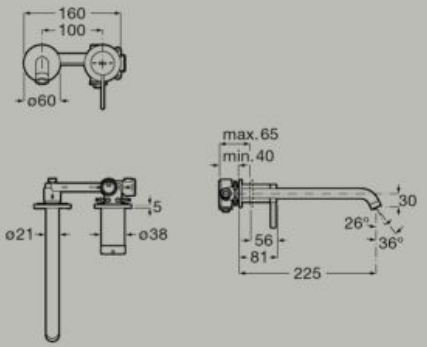

Built-in basin mixer.
Pop-up waste not included
A5A459E..0

Built-in body required
A5E3501..0

Unified Water Label 5 l/min

Bidet mixer with pop-up waste and flexible supply hoses
A5A609E..0