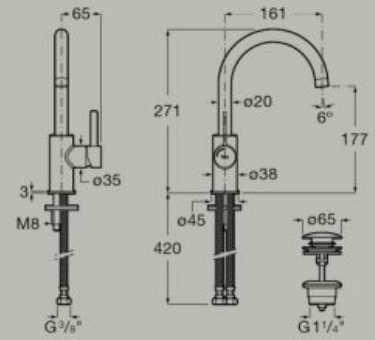

Basin mixer with lateral handle, smooth body, flexible supply hoses and click-clack waste. L-Size.

A5A4A9E..0

Flow rate

Soft Turn

One million cycles

Basin mixer with deck-mounted lateral handle - 2 holes -, smooth body, flexible hoses and click-clack waste. L-Size

A5A389E..0