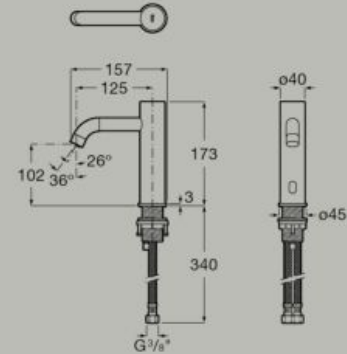

**A5A559EC00**

Mains operated at 230V. Includes power source

Electronic basin faucet (one water). With flexible supply hoses. M-Size

**A5A569EC00**

Powered by 4 1,5 V LR6 (AA) batteries. Batteries not included.