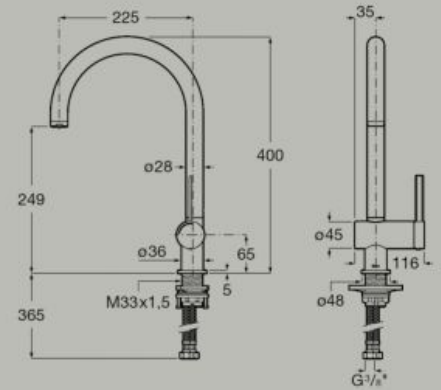

Kitchen mixer with swivel spout and flexible supply hoses
A5A841F..O

Cold Start   Soft Turn   One million cycles

Kitchen mixer with swivel spout and flexible supply hoses
A5A831F..O

Cold Start   Soft Turn   One million cycles