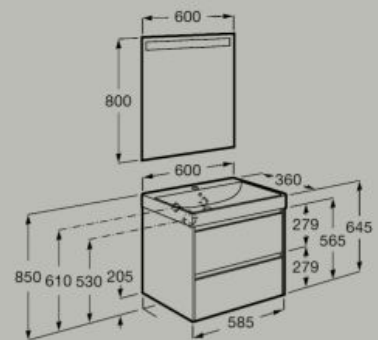

Soft Close Fineceramic® Led Light

550 x 460 mm

Unik - base unit with two drawers and Fineceramic® basin
A851687...

Pack - base unit with two drawers, Fineceramic® basin and Eidos LED mirror)
A851703...