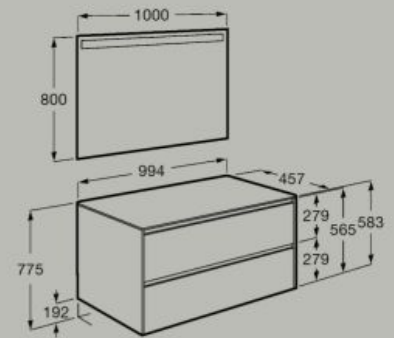

Soft Close Led Light

Basin not included

1000 x 460 mm

Base unit for countertop basin
with two drawers

A851730...

Pack - base unit for countertop basin
with two drawers and Eidos LED mirror

A851718...