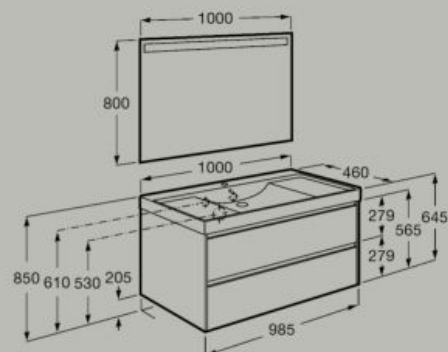

LED

Soft Close

Led Light

Fineceramic®

1000 x 460 mm

Unik - base unit with two drawers and Fineceramic® basin
A851693...

Pack - base unit with two drawers, Fineceramic® basin and Eidos LED mirror
A851709...