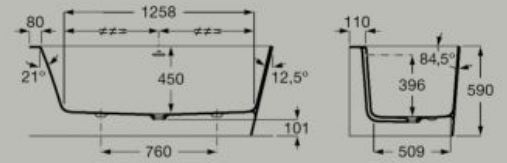

## Baths

Asymmetric Stonex® corner bath.  
Double-ended bath with left-hand  
corner installation.

1600 x 700 mm

**A248629..0**

*Includes click-clack drain, trap and  
integrated overflow.*

Asymmetric Stonex® corner bath.  
Double-ended bath with right-hand  
corner installation.