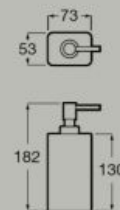

## Basin complements

Tray  
350 X 158 mm  
**A817670..0**

Compatible with 460 mm width basins

Container  
151,5 X 75 mm  
**A817671..0**

Tumbler  
105 x 77,5 mm  
**A817672..0**

Soap dispenser  
53 x 73 mm  
**A817673..0**