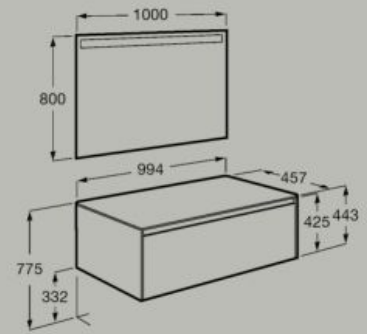

1000 x 460 mm

Base unit for countertop basin
with one drawer

A851726...

Pack - base unit for countertop basin
with one drawer and Eidos LED mirror

A851714...