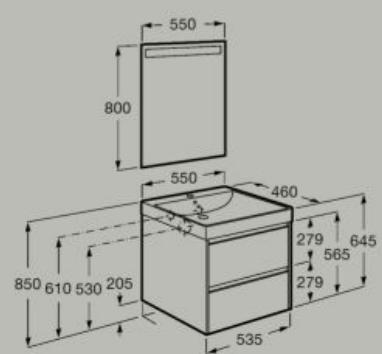

Soft Close Fineceramic® Led Light

600 x 460 mm

Unik - base unit with two drawers and Fineceramic® basin
A851688...

Pack - base unit with two drawers, Fineceramic® basin and Eidos LED mirror
A851704...