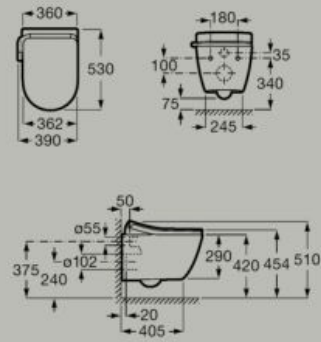

Smart Toilets

In-Wash® Ona wall-hung

Wall-hung smart toilet. Includes Roca Rimless®, seat and cover with washing and drying function. Needs power supply. Duplo WC One Smart installation system (A890078020) recommended.

A803150S01

With heated seat and adjustable temperature

A80315FS01

Rear Wash with Airtech	Front Wash	Coanda Effect	Roca Rimless®	Roca Connect	UV Light	Soft Close	Hidden Fixing

In-Wash® Ona back to wall compact close-coupled

Back to wall compact close-coupled smart toilet with dual flush 4,5/3 litre and dual outlet. Includes Roca Rimless®, seat and cover with washing and drying function. Needs power supply

A803461S01