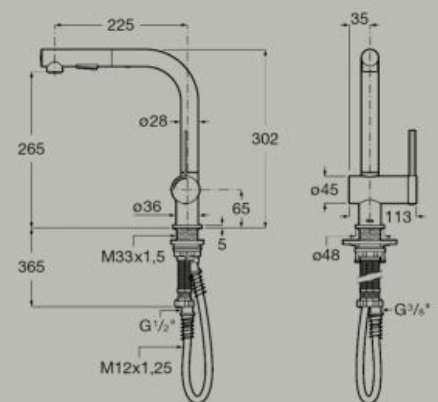

Cold Start   Soft Turn   One million cycles

Dimensions in mm. Replace (..) in the product reference with the code of the chosen finish:

CO Chrome   NB Matt Black   Everlux finishes: SM Stainless Steel Finish   VA Brushed Brass