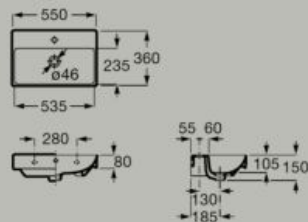

Dimensions in mm. Pedestal and semi-pedestal are not available in Supraglaze® finish. Replace (..) in the product reference with the code of the chosen finish:

● 00 White ● 62 Matt White ● S0 Supraglaze® ● 08 Matt Black