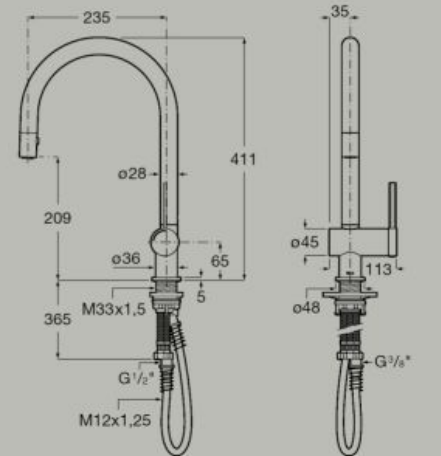

Kitchen sink mixer with swivel and retractable 2-function pull-out spout and flexible supply hoses
A5A851F..O

Cold Start   Soft Turn   One million cycles