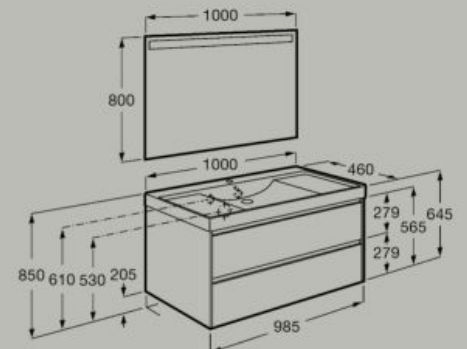

Pack - base unit with one drawer, Fineceramic® basin and Eidos LED mirror
A851702...

LED

Soft Close

Led Light

Fineceramic®

1000 x 460 mm

Unik - base unit with two drawers and Fineceramic® basin
A851693...

Pack - base unit with two drawers, Fineceramic® basin and Eidos LED mirror
A851709...