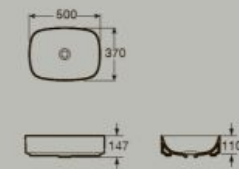

Fineceramic®

Fineceramic® over countertop basin
Ø 500 mm
A3275L0..0