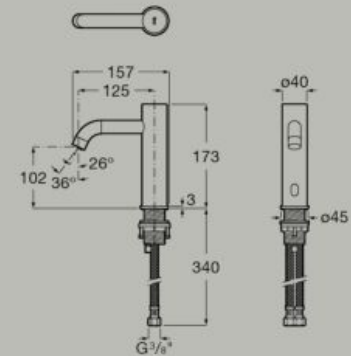

Electronic basin faucet (one water). With flexible supply hoses. M-Size

A5A579EC00

Mains operated at 230V.
Power source included.

Electronic soap or hand sanitizer dispenser, deck-mounted (DC)

A818020C00

Powered by four 1.5V D/LR20 alkaline batteries (not included)

Electronic soap or hand sanitizer dispenser, deck-mounted (AC)

A818014C00

Mains operated at 100-240V.
Includes power source

Dimensions in mm. Replace (..) in the product reference with the code of the chosen finish:

● CO Chrome ● NB Matt Black ● BO Matt White