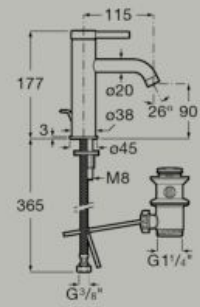

Soap dispenser
53 x 73 mm
A817673..0

Dimensions in mm. Replace (..) in the basin complements reference with the code of the chosen finish:

● C6 Matt White ● C8 Sand Grey ● C7 Matt Green

Faucets

Basin mixer with pop-up waste and flexible supply hoses. S-Size
A5A309E..0