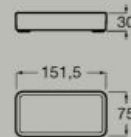

Container
151,5 X 75 mm
A817671..0