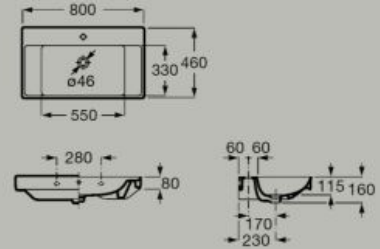

Wall-hung Fineceramic®  
 asymmetric left hand basin  
 800 x 460 mm  
 Sink on left hand  
**A327689..0**

Fineceramic®

Wall-hung Fineceramic® basin  
 800 x 460 mm  
**A32768H..0**

*Optional*  
 Pedestal  
**A337470..0**  
 Semi-pedestal  
**A337471..0**