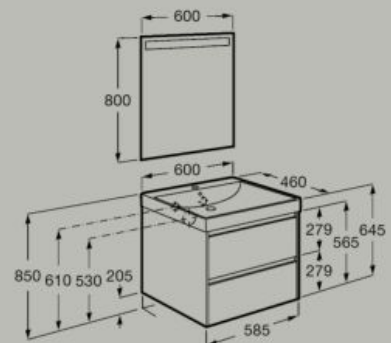

Pack - base unit with two drawers, Fineceramic® basin and Eidos LED mirror)
A851703...

Soft Close Fineceramic® Led Light

600 x 460 mm

Unik - base unit with two drawers and Fineceramic® basin
A851688...

Pack - base unit with two drawers, Fineceramic® basin and Eidos LED mirror
A851704...