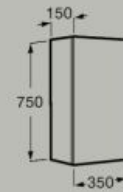

Soft Close   Push to open   Reversible

Dimensions in mm. Replace (...) in the product reference with the code of the chosen finish:

● 509 Matt White   ● 510 Sand Grey   ● 513 Matt Green   ● 512 Light Oak   ● 511 Dark Elm