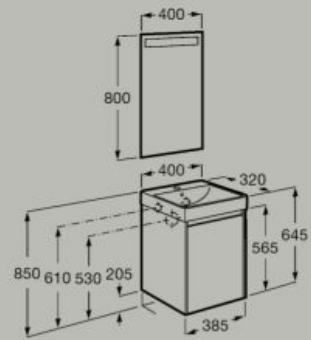

Soft Close

Fineceramic®

Led Light

450 x 360 mm

Unik - Compact base unit with two drawers and Fineceramic® basin

A851681...

Pack - Compact base unit with two drawers, Fineceramic® basin and Eidos LED mirror

A851697...