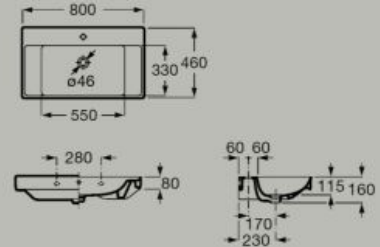

Fineceramic®

Wall-hung Fineceramic® basin
800 x 460 mm
A32768H..0

Optional
Pedestal
A337470..0
Semi-pedestal
A337471..0