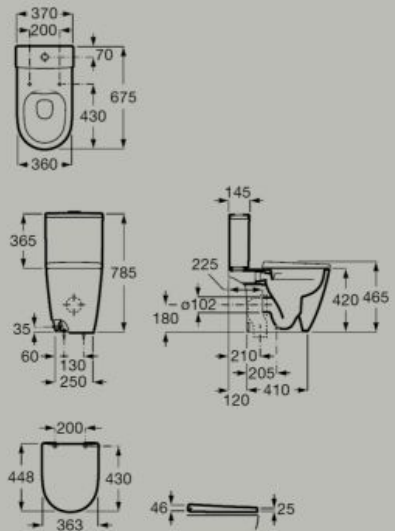

Dual Flush Roca Rimless® Extra Height

Dimensions in mm. Replace (..) in the product reference with the code of the chosen finish:

● 00 White ● 62 Matt White ● SO Supraglaze® ● 08 Matt Black

The seat and covers are not available in Supraglaze® finish.