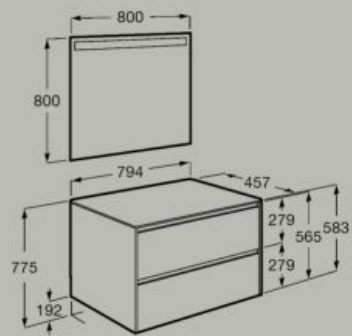

800 x 460 mm

Base unit for countertop asymmetric right hand basin with two drawers
A851727...

Pack - base unit for countertop asymmetric right hand basin with two drawers and Eidos LED mirror
A851715...

Base unit for countertop asymmetric left hand basin with two drawers
A851729...

Pack - base unit for countertop asymmetric left hand basin with two drawers and Eidos LED mirror
A851717...

Base unit for countertop centered basin with two drawers
A851728...

Pack - base unit for countertop centered basin with two drawers and Eidos LED mirror
A851716...