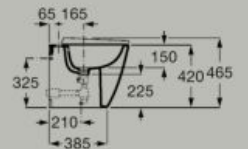

Back to wall ceramic bidet

A357687..0

Soft-closing Supralit® bidet lid

A806E12..1

Supralit® bidet lid

A806E10..1

Extra Height

Dimensions in mm. Replace (..) in the product reference with the code of the chosen finish: