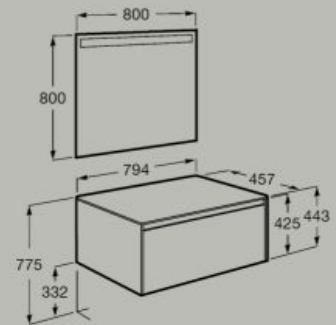

800 x 460 mm

Base unit for countertop basin with one drawer

**A851724...**

Pack - base unit for countertop basin with one drawer and Eidos LED mirror

**A851712...**

Soft Close Led Light

Basin not included

Dimensions in mm. Replace (...) in the product reference with the code of the chosen finish: