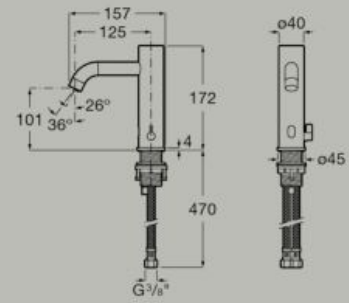

Electronic basin mixer (DC) with flexible supply hoses. M-Size.

A5A539EC00

Powered by four 1.5V LR6 (AA) alkaline batteries (not included)

Electronic basin mixer (AC) with flexible supply hoses. M-Size.

A5A559EC00

Mains operated at 230V.
Includes power source

Electronic basin faucet (one water). With flexible supply hoses. M-Size

A5A569EC00

Powered by 4 1,5 V LR6 (AA) batteries. Batteries not included.