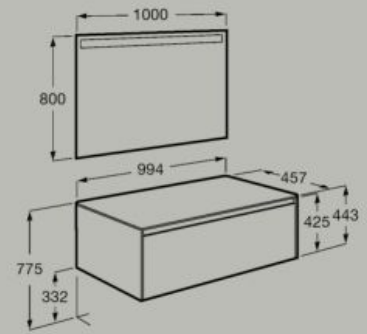

1000 x 460 mm

Base unit for countertop basin
with one drawer

A851726...

Pack - base unit for countertop basin
with one drawer and Eidos LED mirror

A851714...

Soft Close Led Light

Basin not included

1000 x 460 mm