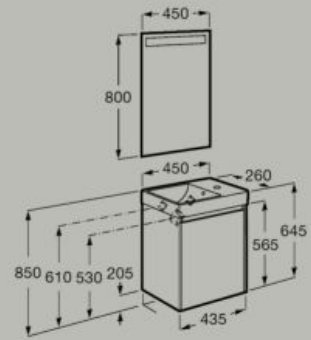

A851696...

Soft Close

Fineceramic®

Led Light

400 x 320 mm

Unik - Compact base unit with one door and asymmetric Fineceramic® basin.

A851677...

Pack - Compact base unit with one door, Fineceramic® basin and Eidos LED mirror