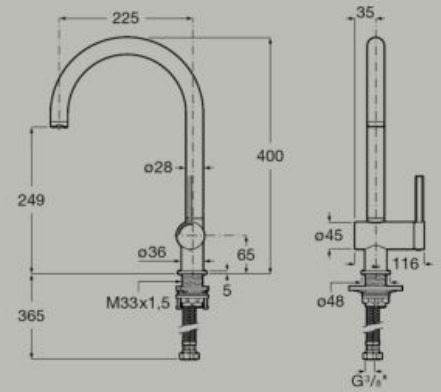

A818014C00

Mains operated at 100-240V.
Includes power source

Dimensions in mm. Replace (..) in the product reference with the code of the chosen finish:

● CO Chrome ● NB Matt Black ● BO Matt White

Kitchen mixer with swivel spout and flexible supply hoses
A5A841F..O