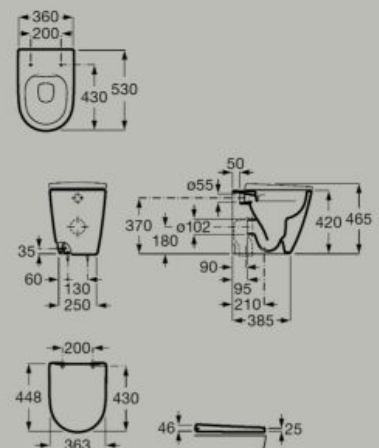

Soft-closing Duroplast seat and cover for toilet with quick release

**A801E12..2**

Duroplast seat and cover for toilet  
**A801E10..2**

Roca Rimless®

Extra Height

Dimensions in mm. Replace (..) in the product reference with the code of the chosen finish: