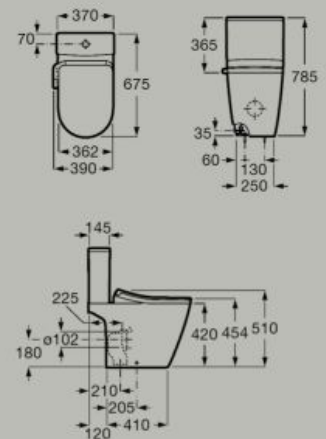

Smart Toilets

In-Wash® Ona wall-hung

Wall-hung smart toilet. Includes Roca Rimless®, seat and cover with washing and drying function. Needs power supply. Duplo WC One Smart installation system (A890078020) recommended.

A803150S01

With heated seat and adjustable temperature

A80315FS01

In-Wash® Ona back to wall compact close-coupled

Back to wall compact close-coupled smart toilet with dual flush 4,5/3 litre and dual outlet. Includes Roca Rimless®, seat and cover with washing and drying function. Needs power supply

A803461S01

In-Wash® Ona close-coupled

Close-coupled smart toilet with dual flush 4.5/3 litre and dual outlet. Includes Roca Rimless®, seat and cover with washing and drying function. Needs power supply.

A803151S01

With heated seat and adjustable temperature

A80315HS01