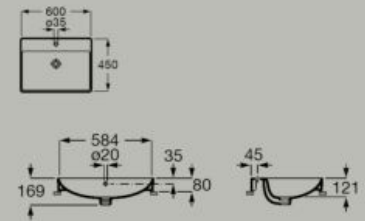

Fineceramic®

Fineceramic® semi-recessed basin
550 x 450 mm
With taphole
A32768P..0