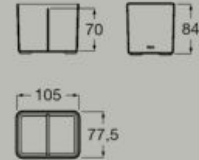

## Basin complements

Tray  
350 X 158 mm  
**A817670..0**

Compatible with 460 mm width basins

Container  
151,5 X 75 mm  
**A817671..0**

Tumbler  
105 x 77,5 mm  
**A817672..0**

Soap dispenser  
53 x 73 mm  
**A817673..0**