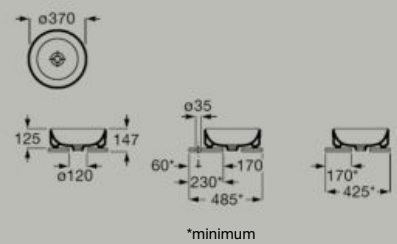

Fineceramic® over countertop basin
Ø370 mm
A32768J..0