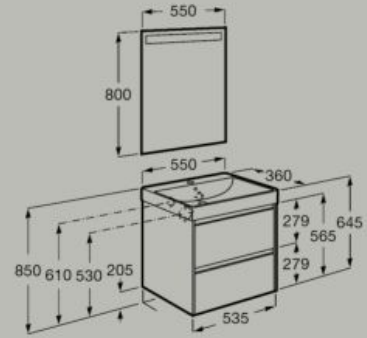

550 x 360 mm

Unik - Compact base unit with two drawers and Fineceramic® basin
A851683...

Pack - Compact base unit with two drawers, Fineceramic® basin and Eidos LED mirror
A851699...

Soft Close Fineceramic® Led Light

600 x 360 mm

Unik - Compact base unit with two drawers and Fineceramic® basin
A851684...

Pack - Compact base unit with two drawers, Fineceramic® basin and Eidos LED mirror
A851700...