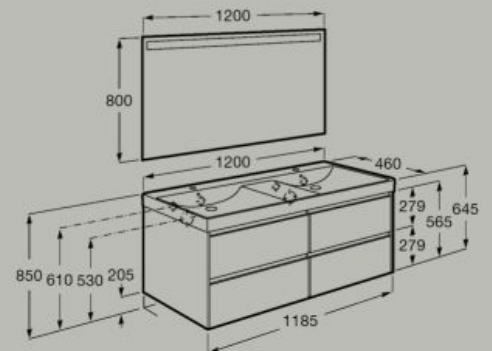

Soft Close   Led Light

Basin not included

1200 x 460 mm

Unik - base unit with four drawers
and Fineceramic® double basin

A851694...

Pack - base unit with four drawers,
Fineceramic® double basin and Eidos
LED mirror

A851710...