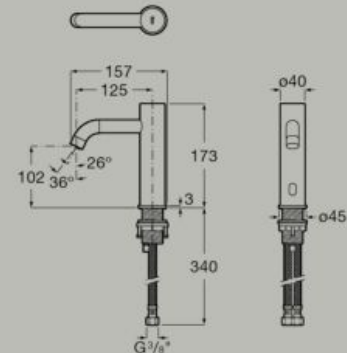

Electronic basin faucet (one water). With flexible supply hoses. M-Size

A5A579EC00

Mains operated at 230V. Power source included.

Unified Water Label 5 l/min

Electronic soap or hand sanitizer dispenser, deck-mounted (DC)

A818020C00

Powered by four 1.5V D/LR20 alkaline batteries (not included)

Electronic soap or hand sanitizer dispenser, deck-mounted (AC)

A818014C00

Mains operated at 100-240V. Includes power source

Dimensions in mm. Replace (..) in the product reference with the code of the chosen finish:

● CO Chrome ● NB Matt Black ● BO Matt White