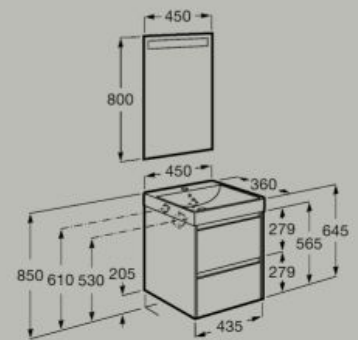

Soft Close

Fineceramic®

Led Light

500 x 360 mm

Unik (compact base unit with two drawers and basin)

A851682...

Pack (compact base unit with two drawers, basin and Eidos LED mirror)

A851698...