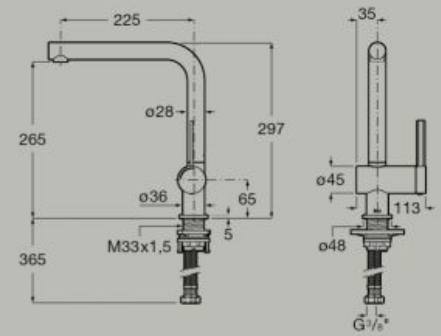

Kitchen mixer with swivel spout and flexible supply hoses
A5A841F..O

Cold Start	Soft Turn	One million cycles

Kitchen mixer with swivel spout and flexible supply hoses
A5A831F..O

Cold Start	Soft Turn	One million cycles

Kitchen sink mixer with swivel and retractable 2-function pull-down spout and flexible supply hoses
A5A811F..O

Cold Start	Soft Turn	One million cycles

Kitchen sink mixer with swivel and retractable 2-function pull-out spout and flexible supply hoses
A5A851F..O

Cold Start	Soft Turn	One million cycles

Dimensions in mm. Replace (..) in the product reference with the code of the chosen finish:

CO Chrome
 NB Matt Black
 Everlux finishes:
 SM Stainless Steel Finish
 VA Brushed Brass