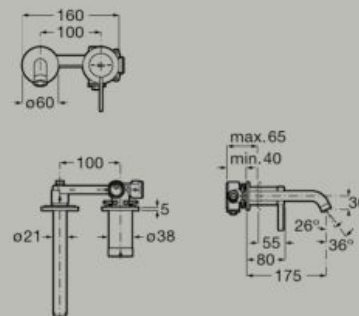

Flow rate

Soft Turn

One million cycles

Dimensions in mm. Replace (..) in the product reference with the code of the chosen finish:

CO Chrome   NB Matt Black   B0 Matt White   Everlux finishes: CN Titanium Black   RG Rose Gold   SM Stainless Steel Finish   VA Brushed Brass