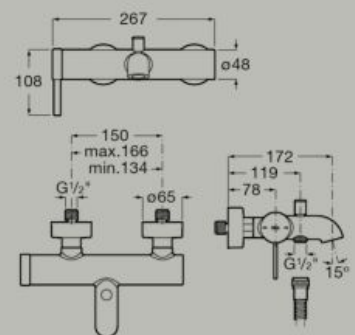

Dimensions in mm. Replace (..) in the product reference with the code of the chosen finish:

● CO Chrome   ● NB Matt Black   ● BO Matt White   Everlux finishes: ● CN Titanium Black   ● RG Rose Gold   ● SM Stainless Steel Finish   ● VA Brushed Brass