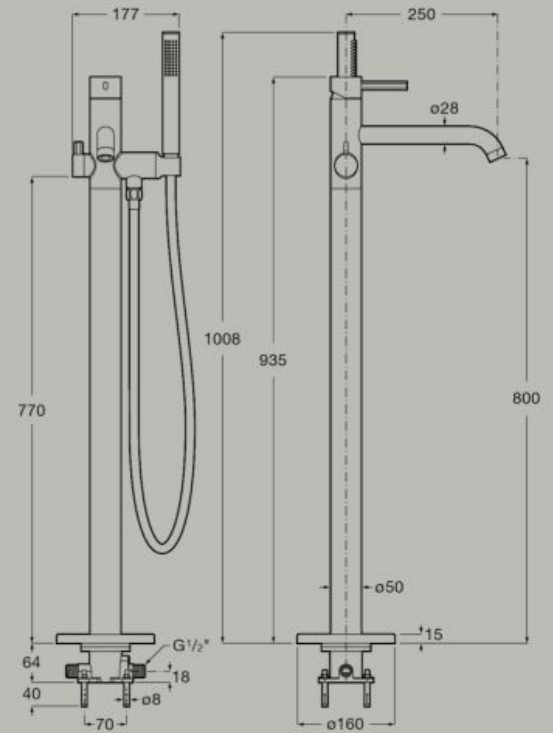

Floorstanding bath-shower column with automatic diverter, hand-shower, 1.7 m flexible shower hose, adjustable hand-shower bracket and vertical supply columns

A5A279E..0

Built-in body required
A525231803