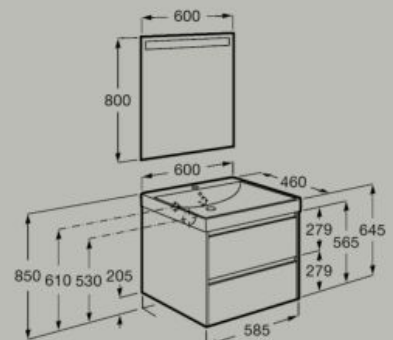

Soft Close Fineceramic® Led Light

Dimensions in mm. Replace (...) in the product reference with the code of the chosen finish:

● 509 Matt White ● 510 Sand Grey ● 513 Matt Green ● 512 Light Oak ● 511 Dark Elm