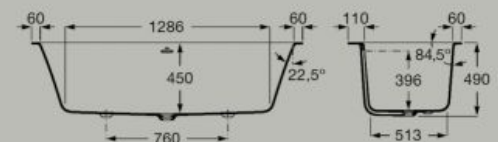

Rectangular Stonex® drop-in bath.
Double-ended bath.

1700 x 750 mm

A248630..0

*Includes click-clack drain, trap and
integrated overflow.*