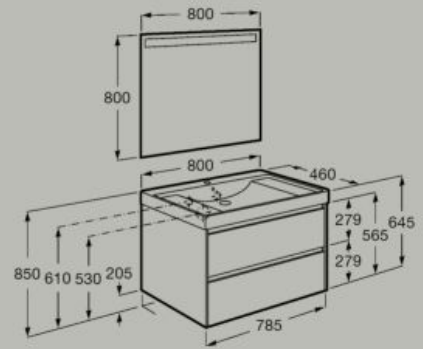

Unik - base unit with two drawers and Fineceramic® centered basin

A851691...

Pack - base unit with two drawers, Fineceramic® centered basin and Eidos LED mirror

A851707...

800 x 460 mm

Base unit for countertop basin with one drawer