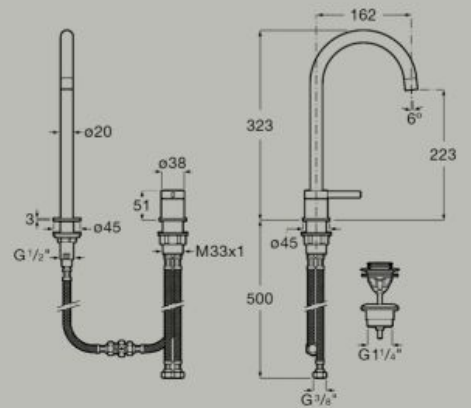

Flow rate

Soft Turn

One million cycles

Basin mixer with deck-mounted lateral handle - 2 holes -, smooth body, click-clack waste and flexible supply hoses. XL-Size

A5A399E..0

Flow rate

Soft Turn

One million cycles

Built-in basin mixer
A5A359E..0

Built-in body required
A5E3501..0