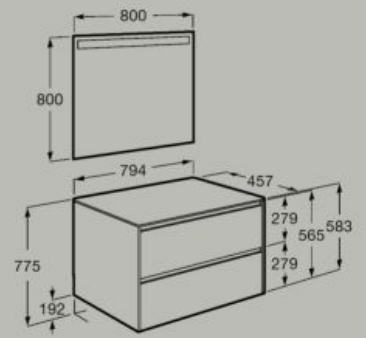

800 x 460 mm

Base unit for countertop asymmetric right hand basin with two drawers
A851727...

Pack - base unit for countertop asymmetric right hand basin with two drawers and Eidos LED mirror
A851715...

Base unit for countertop asymmetric left hand basin with two drawers
A851729...

Pack - base unit for countertop asymmetric left hand basin with two drawers and Eidos LED mirror
A851717...

Base unit for countertop centered basin with two drawers
A851728...

Pack - base unit for countertop centered basin with two drawers and Eidos LED mirror
A851716...