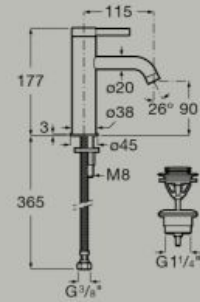

Faucets

Basin mixer with pop-up waste and flexible supply hoses. S-Size
A5A309E..0

Unified Water Label **5 l/min**

 5L/min			
Flow rate	Cold Start	Soft Turn	One million cycles

Basin mixer with smooth body with click-clack waste and flexible supply hoses. S-Size
A5A3A9E..0

Unified Water Label **5 l/min**

 5L/min			
Flow rate	Cold Start	Soft Turn	One million cycles

Basin mixer with smooth body with click-clack waste and flexible supply hoses. M-Size
A5A3C9E..0

Unified Water Label **5 l/min**

 5L/min			
Flow rate	Cold Start	Soft Turn	One million cycles

Basin mixer with smooth body with click-clack waste and flexible supply hoses. XL-Size
A5A349E..0

Unified Water Label **5 l/min**

 5L/min			
Flow rate	Cold Start	Soft Turn	One million cycles

Dimensions in mm. Replace (..) in the product reference with the code of the chosen finish:

CO Chrome
 NB Matt Black
 BO Matt White
Everlux finishes: CN Titanium Black
 RG Rose Gold
 SM Stainless Steel Finish
 VA Brushed Brass