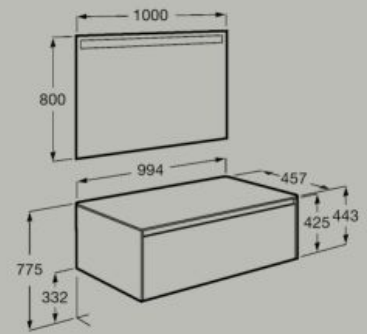

1000 x 460 mm

Base unit for countertop basin
with one drawer

A851726...

Pack - base unit for countertop basin
with one drawer and Eidos LED mirror

A851714...

Soft Close Led Light

Basin not included

1000 x 460 mm