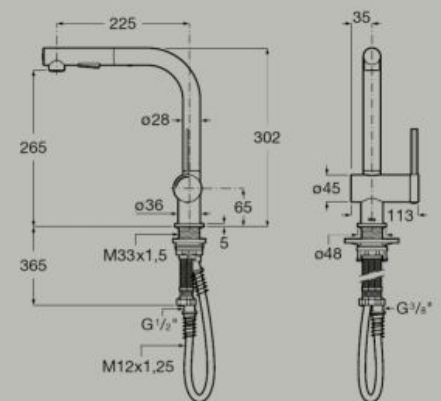

Cold Start	Soft Turn	One million cycles

Dimensions in mm. Replace (..) in the product reference with the code of the chosen finish:

CO Chrome
 NB Matt Black
 Everlux finishes:
 SM Stainless Steel Finish
 VA Brushed Brass