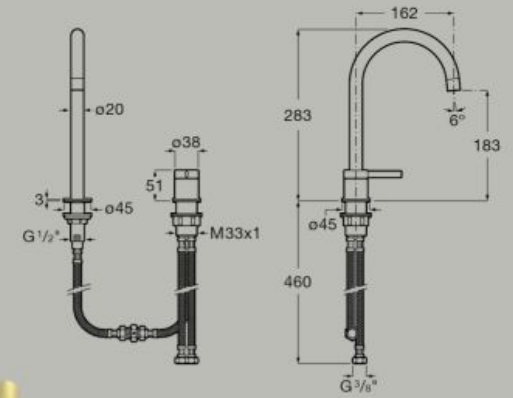

Basin mixer with lateral handle, smooth body, flexible supply hoses and click-clack waste. L-Size.

A5A4A9E..0

Unified Water Label 5 l/min

5L/min	Soft Turn	One million cycles

Basin mixer with deck-mounted lateral handle - 2 holes -, smooth body, flexible hoses and click-clack waste. L-Size

A5A389E..0

Unified Water Label 5 l/min

5L/min	Soft Turn	One million cycles

Basin mixer with deck-mounted lateral handle - 2 holes -, smooth body, click-clack waste and flexible supply hoses. XL-Size

A5A399E..0

Unified Water Label 5 l/min

5L/min	Soft Turn	One million cycles

Built-in basin mixer

A5A359E..0

Built-in body required
A5E3501..0

Unified Water Label 5 l/min

5L/min	Soft Turn	One million cycles

Dimensions in mm. Replace (..) in the product reference with the code of the chosen finish:

CO Chrome   NB Matt Black   B0 Matt White   Everlux finishes: CN Titanium Black   RG Rose Gold   SM Stainless Steel Finish   VA Brushed Brass