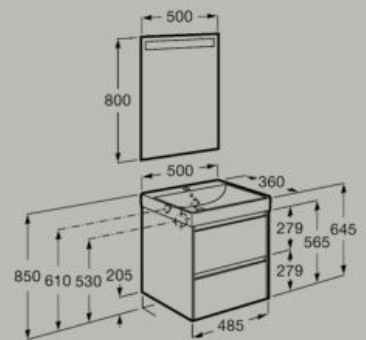

Soft Close

Fineceramic®

Led Light

Dimensions in mm. Replace (...) in the product reference with the code of the chosen finish:

● 509 Matt White ● 510 Sand Grey ● 513 Matt Green ● 512 Light Oak ● 511 Dark Elm