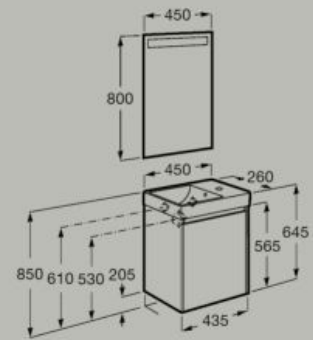

Furniture

450 x 260 mm

Unik - Compact base unit with one door and asymmetric Fineceramic® basin.

A851678...

Pack - Compact base unit with one door, asymmetric Fineceramic® basin and Eidos LED mirror

A851696...

Soft Close

Fineceramic®

Led Light

400 x 320 mm

Unik - Compact base unit with one door and asymmetric Fineceramic® basin.

A851677...

Pack - Compact base unit with one door, Fineceramic® basin and Eidos LED mirror

A851695...