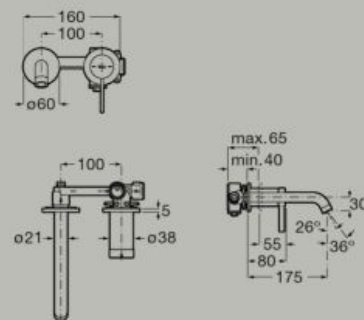

**A5A399E..0**

		
5L/min	Soft Turn	One million cycles

Built-in basin mixer **A5A359E..0**

Built-in body required **A5E3501..0**

Unified Water Label  5 l/min

		
5L/min	Soft Turn	One million cycles

Dimensions in mm. Replace (..) in the product reference with the code of the chosen finish: