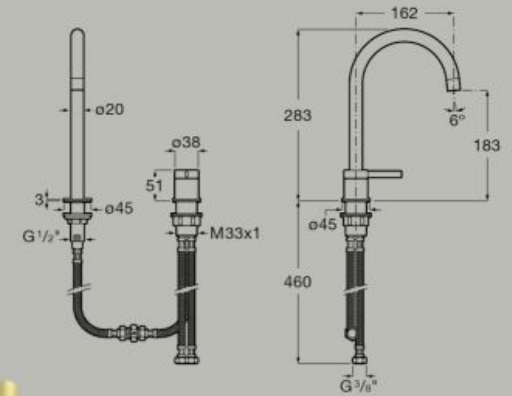

Basin mixer with lateral handle, smooth body, flexible supply hoses and click-clack waste. L-Size.

A5A4A9E..0

Unified Water Label 5 l/min

5L/min	Soft Turn	One million cycles

Basin mixer with deck-mounted lateral handle - 2 holes -, smooth body, flexible hoses and click-clack waste. L-Size

A5A389E..0

Unified Water Label 5 l/min

5L/min	Soft Turn	One million cycles

Basin mixer with deck-mounted lateral handle - 2 holes -, smooth body, click-clack waste and flexible supply hoses. XL-Size

A5A399E..0

5L/min	Soft Turn	One million cycles

Built-in basin mixer **A5A359E..0**

Built-in body required **A5E3501..0**

Unified Water Label 5 l/min

5L/min	Soft Turn	One million cycles

Dimensions in mm. Replace (..) in the product reference with the code of the chosen finish:

CO Chrome   NB Matt Black   B0 Matt White   Everlux finishes: CN Titanium Black   RG Rose Gold   SM Stainless Steel Finish   VA Brushed Brass