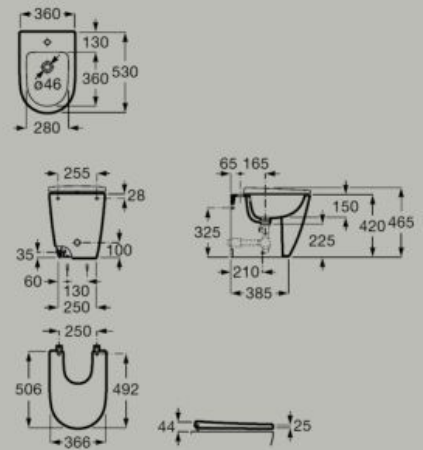

Back to wall ceramic bidet

A357687..0

Soft-closing Supralit® bidet lid

A806E12..1

Supralit® bidet lid

A806E10..1

Extra Height

Dimensions in mm. Replace (..) in the product reference with the code of the chosen finish: