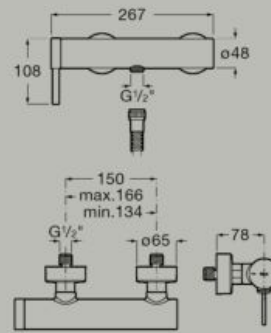

Wall-mounted shower mixer
A5A219E..0

Soft Turn

One million cycles