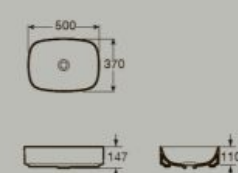

Fineceramic®

Fineceramic® over countertop basin
Ø 500 mm
A3275L0..0