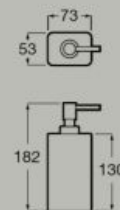

Basin complements

Tray
350 X 158 mm
A817670..0

Compatible with 460 mm width basins

Container
151,5 X 75 mm
A817671..0

Tumbler
105 x 77,5 mm
A817672..0

Soap dispenser
53 x 73 mm
A817673..0

Dimensions in mm. Replace (..) in the basin complements reference with the code of the chosen finish: