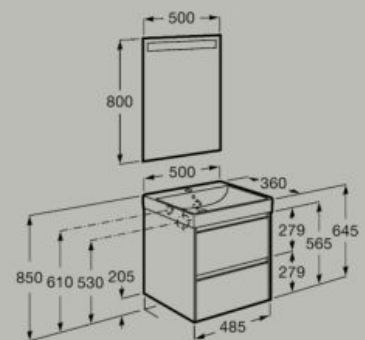

A851697...

Soft Close Fineceramic® Led Light

500 x 360 mm

Unik (compact base unit with two drawers and basin)

A851682...

Pack (compact base unit with two drawers, basin and Eidos LED mirror)

A851698...

Soft Close Fineceramic® Led Light