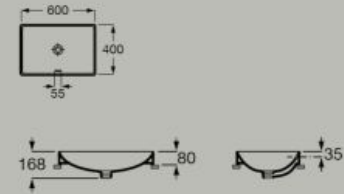

Fineceramic®

Fineceramic® in countertop basin
600 x 450 mm
With taphole
A32768N..0