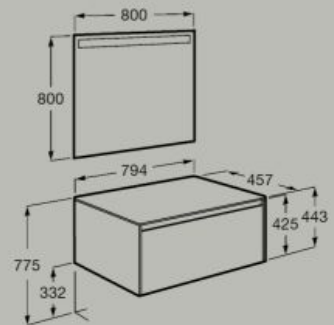

800 x 460 mm

Base unit for countertop basin with one drawer

A851724...

Pack - base unit for countertop basin with one drawer and Eidos LED mirror

A851712...