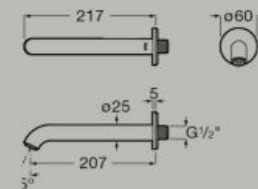

Wall-mounted bath spout
A5A089E..0