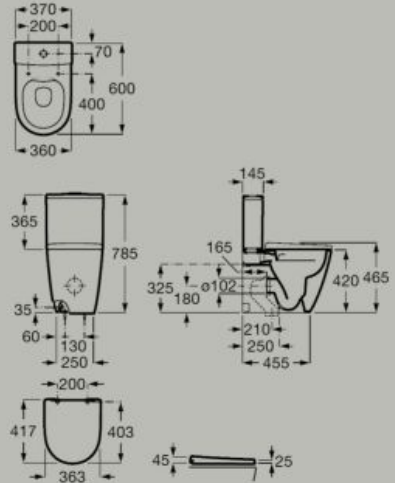

Compact back to wall ceramic close-coupled Roca Rimless® WC with dual outlet.

A342688..0

Dual flush 4,5/3L WC cistern with side inlet

A341680..0

Dual flush 4,5/3L WC cistern with bottom inlet

A341681..0

Soft-closing Supralit® seat and cover for toilet with quick release

A801E12..1

Supralit® seat and cover for toilet

A801E10..1

Soft-closing Duroplast seat and cover for toilet with quick release

A801E12..2

Duroplast seat and cover for toilet

A801E10..2

Dual Flush Roca Rimless® Extra Height

Ceramic close-coupled Roca Rimless® WC with dual outlet

A342687..0

Dual flush 4,5/3L WC cistern with side inlet

A341680..0

Dual flush 4,5/3L WC cistern with bottom inlet

A341681..0

Soft-closing Supralit® seat and cover for toilet with quick release

A801E12..1

Supralit® seat and cover for toilet

A801E10..1

Soft-closing Duroplast seat and cover for toilet with quick release

A801E12..2

Duroplast seat and cover for toilet

A801E10..2