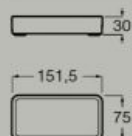

509 Matt White 510 Sand Grey 513 Matt Green 512 Light Oak 511 Dark Elm

Basin complements

Tray
350 X 158 mm
A817670..0

Compatible with 460 mm width basins

Container
151,5 X 75 mm
A817671..0

Tumbler
105 x 77,5 mm
A817672..0