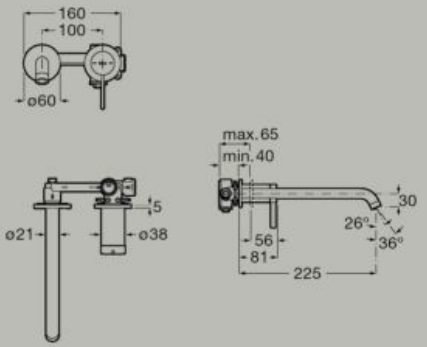

Built-in basin mixer.
Pop-up waste not included
A5A459E..0

Built-in body required
A5E3501..0

Unified Water Label **5 l/min**

Bidet mixer with pop-up waste and flexible supply hoses
A5A609E..0