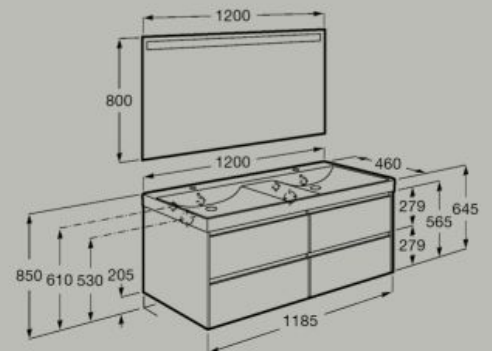

Soft Close Led Light

Basin not included

1200 x 460 mm

Unik - base unit with four drawers
and Fineceramic® double basin

A851694...

Pack - base unit with four drawers,
Fineceramic® double basin and Eidos
LED mirror

A851710...