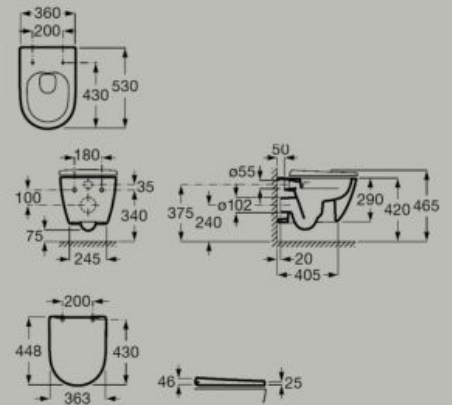

Toilets

Ceramic wall-hung Roca Rimless® WC
A346687..0

Soft-closing Supralit® seat and cover for toilet with quick release

A801E12..1

Supralit® seat and cover for toilet
A801E10..1

Soft-closing Duroplast seat and cover for toilet with quick release

A801E12..2

Duroplast seat and cover for toilet
A801E10..2

Roca Rimless®

Hidden Fixing

Compact ceramic wall-hung Roca Rimless® WC
A346688..0

Soft-closing Supralit® seat and cover for toilet with quick release

A801E12..1

Supralit® seat and cover for toilet
A801E10..1

Soft-closing Duroplast seat and cover for toilet with quick release

A801E12..2

Duroplast seat and cover for toilet
A801E10..2

Roca Rimless®

Hidden Fixing