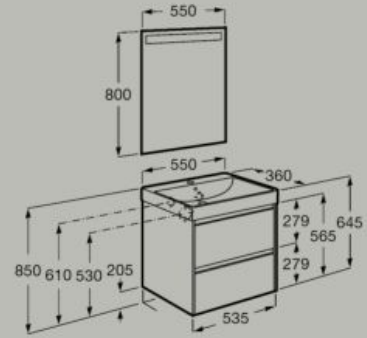

550 x 360 mm

Unik - Compact base unit with two drawers and Fineceramic® basin  
**A851683...**

Pack - Compact base unit with two drawers, Fineceramic® basin and Eidos LED mirror  
**A851699...**

Soft Close Fineceramic® Led Light