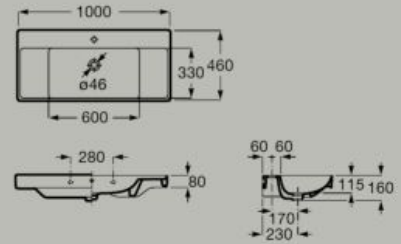

Fineceramic®

Wall-hung Fineceramic® basin
1000 x 460 mm
A32768A..0
Optional
Pedestal
A337470..0
Semi-pedestal
A337471..0