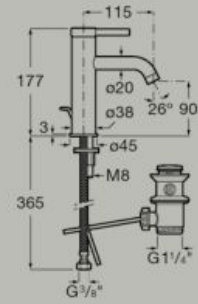

Faucets

Basin mixer with pop-up waste and flexible supply hoses. S-Size
A5A309E..0

Unified Water Label **5 l/min**

 5L/min			
Flow rate	Cold Start	Soft Turn	One million cycles

Basin mixer with smooth body with click-clack waste and flexible supply hoses. S-Size
A5A3A9E..0

Unified Water Label **5 l/min**

 5L/min			
Flow rate	Cold Start	Soft Turn	One million cycles