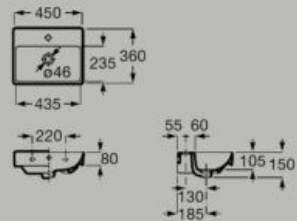

Compact Fineceramic®
wall-hung basin
500 x 360 mm
A32768E..0

Optional
Small semi-pedestal
A337782..0

Fineceramic®