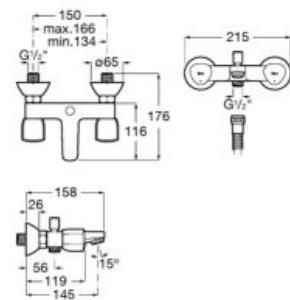

Faucets / Brava

Twin-lever bidet mixer with smooth body and flexible supply hoses. Waste kit not included.

A5A618EC00

Finishes:

C0

N

Bidet pillar faucet (blue index).

A5A658EC00

Bidet pillar faucet (red index).

A5A668EC00

Finishes:

C0

N

Wall-mounted bath-shower mixer with automatic diverter.

A5A018EC00

Finishes:

C0

N