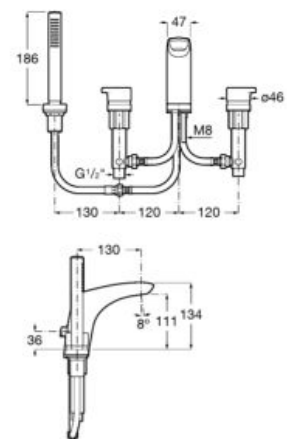

Deck-mounted bath-shower mixer with 130 mm central spout, hand-shower and 1.70 m flexible shower hose.

A5A183AC00

Finishes: