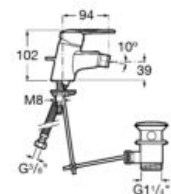

Bidet mixer with pop-up waste and flexible supply hoses.

A5A6025C00

Finishes:

C0