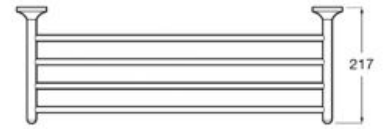

Accessories / Classica

Towel rack.

A816814001

Finishes:

01