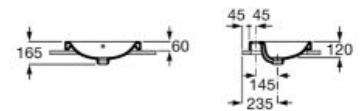

Ceramic in countertop basin. Faucet not included.

A32799M000 500 mm

Finishes:

00