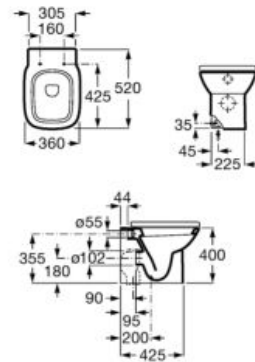

COMPATIBLE WITH MULTICLEAN