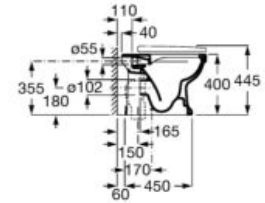

Ceramic single floorstanding Roca Rimless® WC with dual outlet for WC with high cistern, built-in cistern or flush valve. Includes fixing kit.

A3440A9..0

Soft-closing Supralit® seat and cover for toilet.

A801B52..B White or black

A801B5238B Dark grey finish

Finishes: