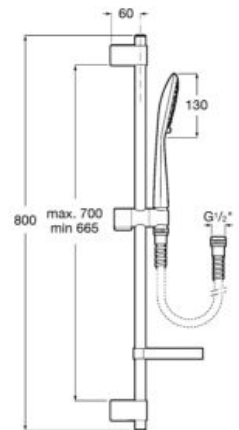

Sensum Round 130/4

Shower kit. 4 functions, 130 mm hand-shower, 800 mm slide bar with adjustable hand-shower bracket, soap dish and 1.70 m PVC shower flexible hose.

A5B1407C00

Finishes: