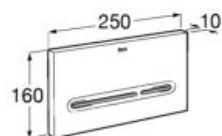

PL5 Dual

Dual flush operating plate for Roca One installation systems. No tools required for installation.

A8901990..

Finishes:

00 01 02 05