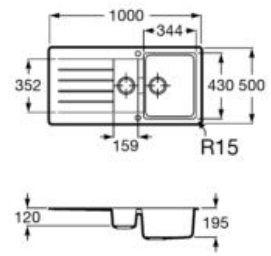

Oslo 100 2C

Quarzex® double bowl kitchen sink with drainer, two prepunched tap holes, 3½" valves and trap.

A880170..0

Finishes:

02 11 94