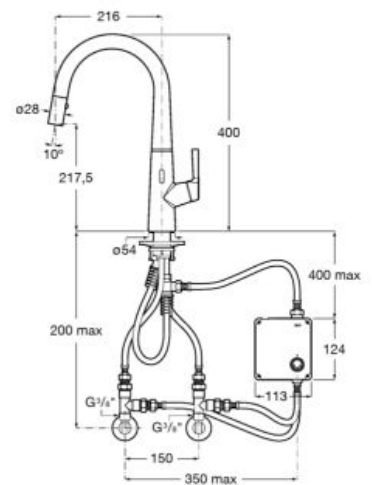

Syra-E

Electronic kitchen mixer with retractable 2-function shower and flexible supply hoses. Cold Start. Mains operated at 230V. Includes power source.

A5A8A2AC00

Finishes:

C0