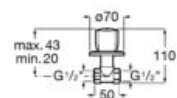

Built-in valve for welding. 1/2". Blue index.

A5A158EC00

Built-in valve for welding. 1/2". Red index.

A5A188EC00

Finishes:

C0

N