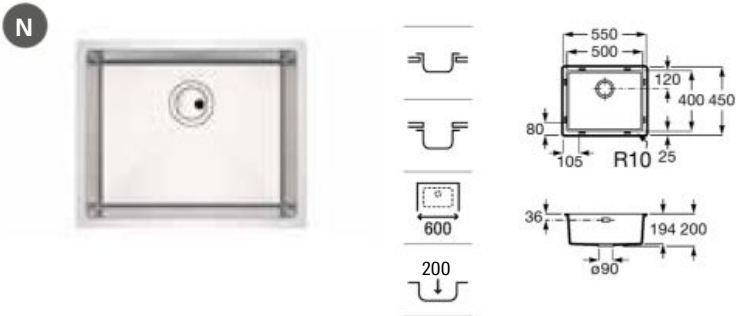

Praga 50

Stainless steel single bowl kitchen sink with 3½" valve and waste.

A871501D01