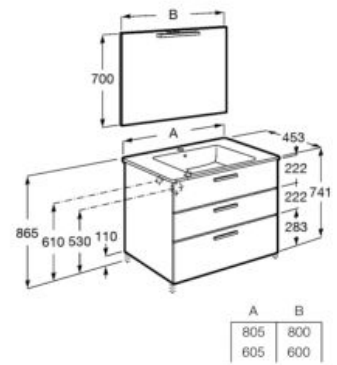

Bathroom Collections / Victoria

Unik - Base unit with three drawers and basin.
Legs and faucet not included.

A851597... 800 mm

A851596... 600 mm

Pack - Base unit with three drawers, basin, mirror and Starlight spotlight. Legs and faucet not included.

A851608... 800 mm

A851607... 600 mm

Optional:

Set of four 110 mm aluminium legs.

A816827339

Finishes: