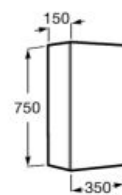

Delta

Column unit with two doors.

A857635... 1750 mm

Finishes:

N

Delta

Column unit with open shelf. Reversible.

A857636... 1750 mm

Finishes:

N

Delta

Top unit with one door.

A857637... 750 mm

Finishes:

N

Extra

Column unit with two doors.

A857702... 1500 mm

Finishes:

N