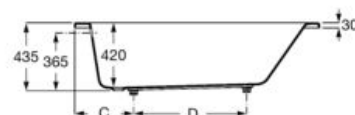

Front panel.

A259113000	1700 mm
A259112000	1600 mm
A259111000	1500 mm
A259110000	1400 mm

Side panel.

A259116000	750 mm
A259115000	700 mm

Optional:

Bath grip.

A248595000