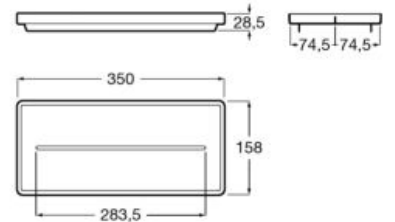

Countertop soap dispenser.

A817673..0

Finishes:

C6 C7 C8

N

Countertop tumbler.

A817672..0

Finishes:

C6 C7 C8

N

Container.

A817671..0 151,5 mm

Finishes:

C6 C7 C8

N

Tray.

A817670..0 350 mm

Finishes:

C6 C7 C8

N