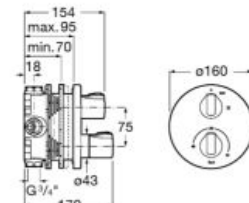

T-1000 Round

Built-in thermostatic bath or shower mixer. RocaBox required A525869403.

A5A2E09..0

To be completed with:

Universal RocaBox.

A525869403

Finishes: