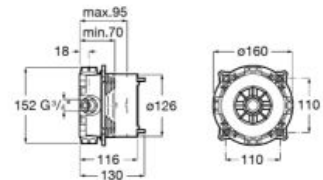

**A525564303**

Extension kit (20 mm).

**A525564600** Round

**A525564700** Square

Naia built-in mixer 2-ways, Plenum Round 140/3 hand-shower, Terran shower tray..