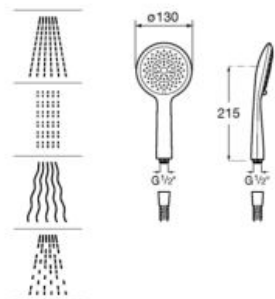

Sensum Round 130/4

Hand-shower with 4 functions.

A5B1107..0

Finishes: