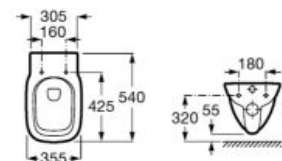

COMPATIBLE WITH MULTICLEAN