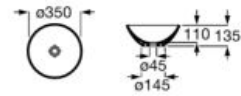

Bol

Fineceramic® over countertop basin without tap hole.

A32787L..0 350 mm

Check availability when placing the order

Finishes:

00 62 08