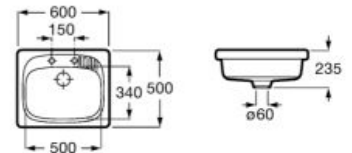

Lugano 60

Fireclay single bowl kitchen sink with two pre-punched tap holes and 3 1/2" valve.

A365972001