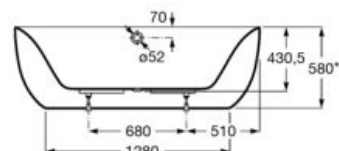

BeCool double-ended

Rectangular acrylic bath with Total Premium hydromassage, remote control and drain kit with hidden overflow. Includes headrest and grip.

A248145001 1900 x 1100 mm

A248144001 1800 x 900 mm

Rectangular acrylic bath with Total hydromassage, control panel and drain kit with hidden overflow. Includes headrest and grip.

A248054001 1800 x 900 mm

Rectangular acrylic bath with drain kit with hidden overflow. Includes headrest and grip.

A247989001 1900 x 1100 mm

A248013001 1800 x 900 mm

Finishes:

00