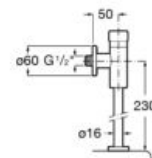

Aqualine Confort

1/2" flush valve for urinal. Push-button operated.

A5A9177C00

Finishes:

C0