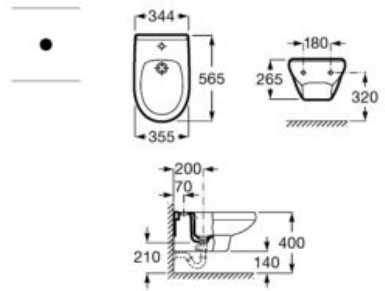

Ceramic wall-hung bidet without lid. Includes fixing kit. Faucet not included. A compatible Roca installation system is required for the installation of wall-hung bidets.

A355305..S

Finishes:

00 17