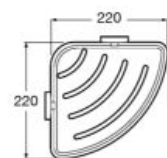

Grilled container in polished stainless steel (can be installed with screws or adhesive).

A816697C00 220 mm

Finishes:

01