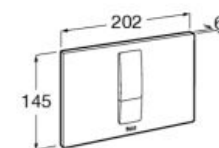

PS4 Dual

Dual flush operating plate for Roca S installations systems. No tools required for installation.

A8902213..

Finishes:

00

01

02

06

N