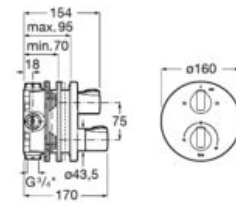

T-1000 Round

Built-in thermostatic bath-shower mixer with diverter-flow regulator. RocaBox required A525869403.

A5A0D09..0

To be completed with:

Universal RocaBox.

A525869403

Finishes: