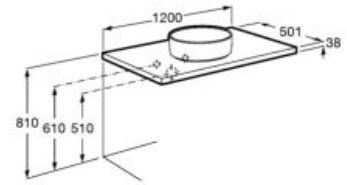

Countertop for over countertop basins.
Includes brackets for fixing to the wall.

A857321... 1200 mm

Finishes:

806 402