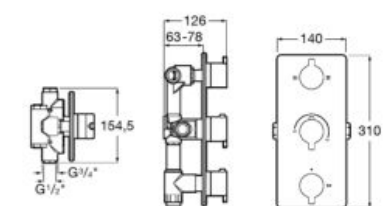

Built-in bath-shower mixer (3 ways).

A5A2196C00

Finishes: