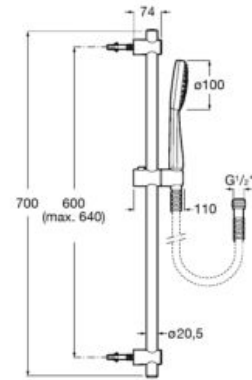

Stella 100/1

Shower kit. 1 function, 100 mm hand-shower, 700 mm slide bar with adjustable hand-shower bracket and 1.70 m PVC shower flexible hose.

A5B9D03C00

Finishes: