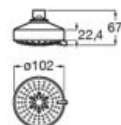

Stella

Adjustable shower head for wall installation with 1 function: Rain. Support kit / arm not included.

A5BH103C00 ø 100 mm

Finishes:

C0