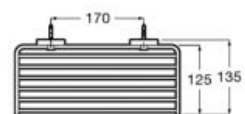

Grilled container.

A817696C00 300 mm

Finishes:

C0

N