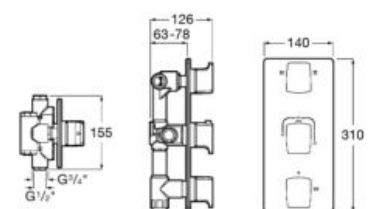

Built-in bath-shower mixer (3 ways).

A5A2101C00

Finishes:

C0