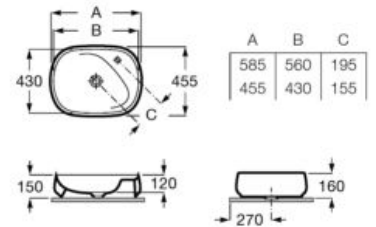

Fineceramic® over countertop basin. Universal drain and ceramic plug Ø 72 mm included. Faucet not included.

A3270B8..0 585 mm

A3270B9..0 455 mm

Finishes:

Fineceramic® in countertop basin. Universal drain and ceramic plug Ø 72 mm included. Faucet not included.

A3270B6..0 585 mm

A3270B7..0 450 mm

Finishes: