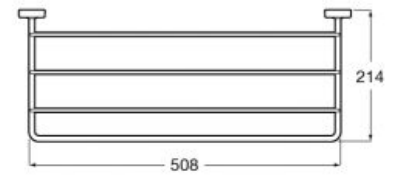

Towel rack.

A817729..0

Finishes:

N