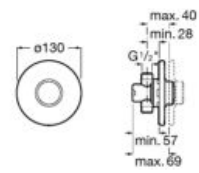

Specific Uses / Fluent Self-closing Faucets

Fluent

ECO Exposed angle shut-off cock for urinal.

A5A9D24C00

External pipe for urinal.

A5A9317C00

Finishes:

C0

ΔECO

Fluent

Built-in shut-off cock for urinal with round wall plate.

A5A9A24C00

Finishes:

C0

Fluent

ECO Built-in shut-off cock for urinal with round wall plate.

A5A9C24C00

Finishes:

C0

ΔECO