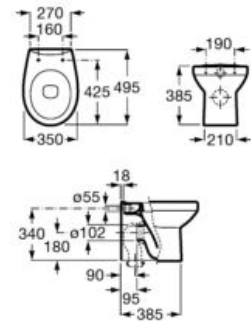

Bathroom Collections / Victoria

Ceramic single floorstanding WC with dual outlet. Includes fixing kit.

A347396000

Soft-closing Supralit® seat and cover for toilet.

A801B6200B

Supralit® seat and cover for toilet with stainless steel hinges.

A801B6000B

Supralit® seat and cover for toilet with acetal hinges.

A801B6600B

Slim soft-closing seat and cover for toilet with quick release.

A801392001

Finishes:

00