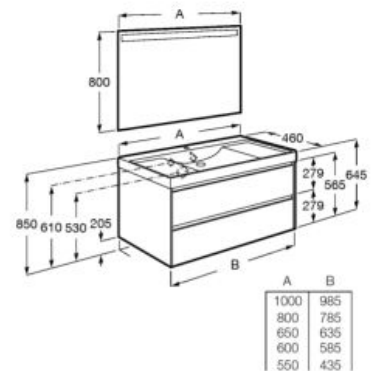

LED

Unik - Base unit with two drawers, and asymmetric Fineceramic® basin. Faucet not included.

**A851690...** 800 mm

Right hand basin

**A851692...** 800 mm

Left hand basin

Pack - Base unit with two drawers, and asymmetric Fineceramic® basin and Eidos LED mirror. Faucet not included.