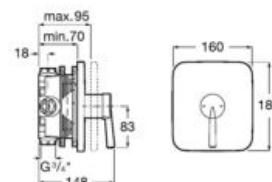

Built-in bath or shower mixer (1 way). RocaBox required A525869403.

A5A2B6DC00

To be completed with:

Universal RocaBox.

A525869403

Finishes:

C0