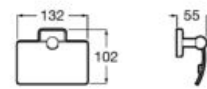

Accessories / Victoria

Toilet roll holder with cover (can be installed with screws or adhesive).

A816662001

Finishes:

01