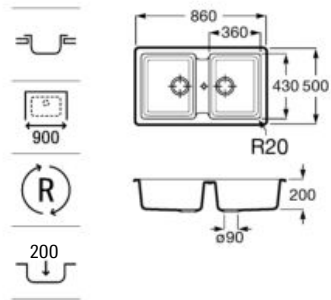

Kitchen Sinks / Quarzex®

Bergen 85 2C

Quarzex® double bowl kitchen sink with two prepunched tap holes and 3½" valve and trap.

A880210..0

Finishes:

02 94