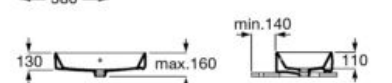

Ceramic over countertop basin. Faucet not included.

A3270Y2000 600 mm

Finishes:

00