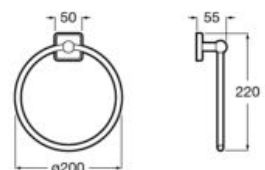

Accessories / Victoria

Over countertop soap dispenser.

A816679001

Finishes:

01

Wall-mounted tumbler holder and glass (can be installed with screws or adhesive).

A816681001

Finishes:

01

Shelf (can be installed with screws or adhesive).

A816661001 600 mm

Finishes:

01

Towel rail (can be installed with screws or adhesive).

A816656001 600 mm

A816655001 500 mm

A816654001 400 mm

A816653001 300 mm

Finishes:

01

Double swivel towel rail.

A816658001

Finishes:

01

Towel ring (can be installed with screws or adhesive).

A816659001

Finishes:

01