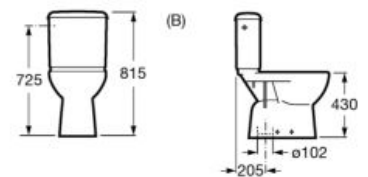

**A80123A004**

Seat for toilet with front opening. With stainless steel hinges.

**A80123D004**

Finishes:

00