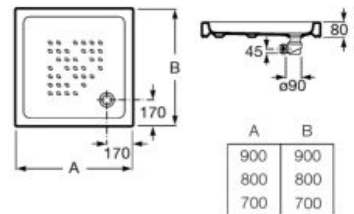

Malta

Ceramic shower tray.

A373516000	1200 x 800 x 65 mm
A373517000	1000 x 800 x 65 mm
A373505000	1200 x 750 x 65 mm
A373506000	1000 x 750 x 65 mm
A37450C000	1200 x 700 x 65 mm
A37450D000	1000 x 700 x 65 mm
A37450E000	900 x 700 x 65 mm

Finishes:

00

CERAMICS

Malta

Corner ceramic shower tray.

A37450A000	1000 x 1000 x 65 mm
A37450B000	900 x 900 x 65 mm

Finishes:

00

CERAMICS

Italia

Rectangular ceramic shower tray.

A3740HP000	1200 x 800 x 80 mm
A3740HS000	1000 x 800 x 80 mm
A3740HG000	1400 x 700 x 80 mm
A3740HR000	1200 x 700 x 80 mm
A3740HT000	1000 x 700 x 80 mm
A3740HU000	900 x 720 x 80 mm

Finishes:

00

CERAMICS

Italia

Square ceramic shower tray.

A3740HH000	900 x 900 x 80 mm
A3740HJ000	800 x 800 x 80 mm
A3740HK000	700 x 700 x 80 mm

Finishes:

00

CERAMICS