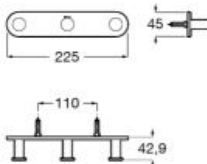

Triple robe hook.
A817572..0

Finishes:
C0 C4