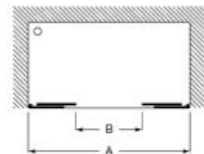

Ura L2-E

Front shower enclosure with 1 sliding door + 1 fixed panel. To install between walls. Compensating profile 25 mm. Height 1950 mm.

	Width (A)	Installation dimensions Min-Max (A)	Opening (B)
AM16210012M	1000	960 - 1010	370
AM16211012M	1100	1060 - 1110	420
AM16212012M	1200	1160 - 1210	470
AM16213012M	1300	1260 - 1310	520
AM16214012M	1400	1360 - 1410	570
AM16215012M	1500	1460 - 1510	620
AM16216012M	1600	1560 - 1610	670

Finishes:

Ura L4-E

Front shower enclosure with 2 sliding doors + 2 fixed panels. To install between walls. Compensating profile 25 mm. Height 1950 mm.

	Width (A)	Installation dimensions Min-Max (A)	Opening (B)
AM16316012M	1600	1560 - 1610	610
AM16317012M	1700	1660 - 1710	660
AM16318012M	1800	1760 - 1810	710
AM16319012M	1900	1860 - 1910	710
AM16320012M	2000	1960 - 2010	710

Finishes: