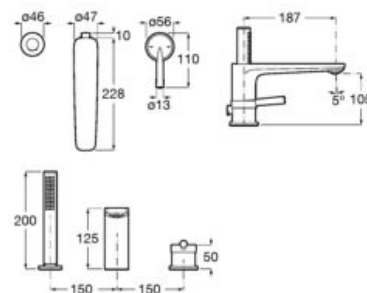

Deck-mounted bath-shower mixer with central spout, diverter and hand-shower.

A5A986DC00

Finishes:

C0