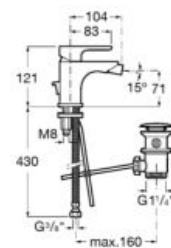

Bidet mixer with pop-up waste and flexible supply hoses.

**A5A6A09C00**

Finishes:

**C0**

**N**

Ø5L

Bidet mixer with smooth body and flexible supply hoses. Waste kit not included.

**A5A6C09NB0**