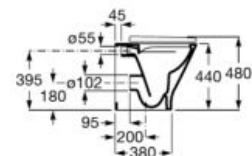

Soft-closing Supralit® seat and cover for compact toilet.

**A801D12001**

Seat and cover for compact toilet.

**A801D10001**

Finishes:

00

N

**The Gap Round**