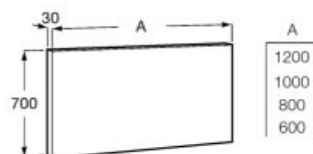

### Luna Ambient

Mirror with perimetral LED lighting.

A812399000 1200 mm

A812398000 1000 mm

A812397000 800 mm

A812396000 600 mm

LED