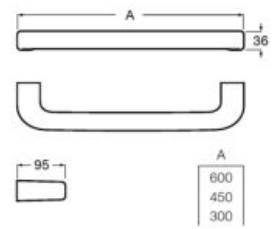

Towel rail.

A3870ZH000 600 mm

A3870ZG000 450 mm

A3870ZJ000 300 mm

Finishes:

00