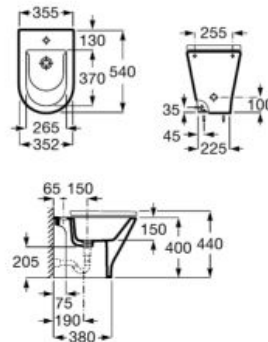

Ceramic bidet. Faucet not included.

A3570N4000

Soft-closing Supralit® bidet lid.

A806D12001

Supralit® bidet lid.

A806D10001

Finishes:

00