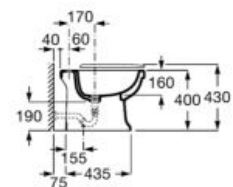

Ceramic bidet with one tap hole. Includes fixing kit. Faucet not included.

A3570A4..0

Ceramic bidet with three tap holes. Includes fixing kit. Faucet not included.

A3570A4..3

Supralit® bidet lid with stainless steel hinges.

A806B50..B White or black

A806B5038B Dark grey finish

Finishes: