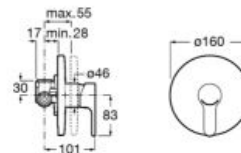

Built-in bath or shower mixer (1 way). Includes the built-in subset and the trim plate. Complete set.

A5A2A09..0

Finishes: