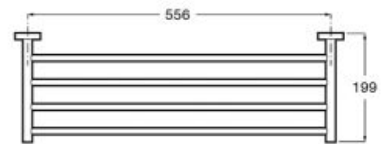

Towel rack.

A816825001

Finishes:

01