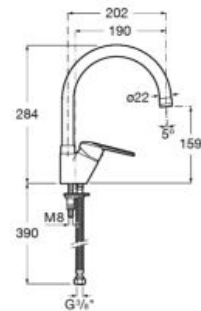

Victoria Plus

Kitchen mixer. With lateral handle, swivel spout and flexible supply hoses.

A5A844FC00

Finishes:

N

Ø8L

Victoria

Kitchen mixer with swivel spout, and flexible supply hoses.

A5A8E25C00

While stocks last

Finishes:

Ø11L

Victoria

Kitchen mixer with swivel spout, and flexible supply hoses.

A5A8925C00

While stocks last

Finishes:

Ø10L

Victoria

Kitchen mixer with retractable swivel spout, rinse spray function and flexible supply hoses.

A5A8125C00

While stocks last

Finishes:

Ø8L