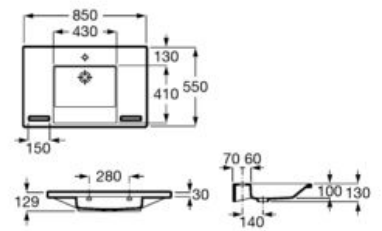

Specific Uses / Accessibility

Access

Stonex® wall-hung basin with fixing kit, shelves and integrated towel rails. Faucet not included.

A2W8004000 850 mm

Finishes:

00

N

STONEX®

Access

Stonex® wall-hung basin with fixing kit and integrated towel rails. Faucet not included.

A2W8003000 650 mm

Finishes:

00

N

STONEX®

Access

Ceramic wall-hung basin. Faucet not included.

A327230000 640 mm

Tilting wall bracket for basin.

A816323000

Drain unit with external overflow and built-in waste pipe.

A506403207

Concealed waste fitting with flexible trap.

A892814000

Finishes:

00