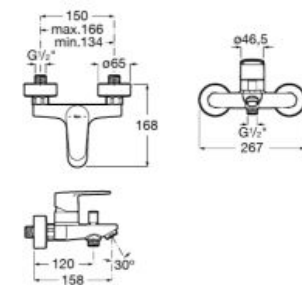

Wall-mounted bath-shower mixer with automatic diverter with retention.

A5A024FC00

Finishes:

C0

N