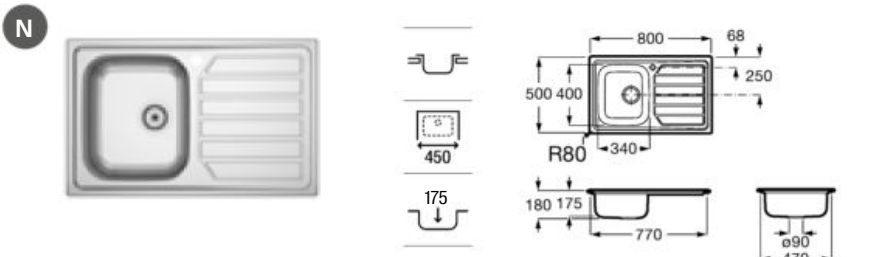

Glasgow 80 ED

Stainless steel single bowl kitchen sink and right drainer with 3/2" valve.

A873801C01