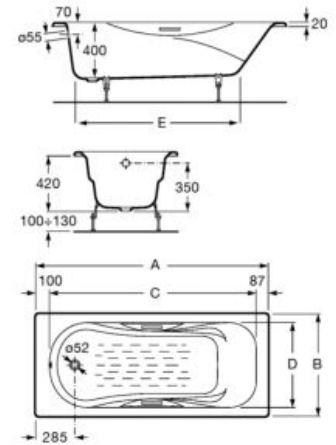

Baths / Cast iron

Malibu

Rectangular cast iron bath with anti-slip base and grips.

A23097000R	1700 x 750 mm
A23107000R	1600 x 750 mm
A23157000R	1500 x 750 mm
A233350001	1700 x 700 mm
A233450001	1600 x 700 mm

Optional:

Headrest (black).

A291053100

Finishes:

00

CAST
IRON

ANTI-SLIP

A	B	C	D	E
1700	750	1513	630	1175
1600	750	1413	630	1075
1500	750	1313	630	1040
1700	700	1513	580	1175
1600	700	1413	580	1075

Continental

Rectangular cast iron bath with anti-slip base.

A212911001	1700 x 700 mm
A212912001	1600 x 700 mm
A212913001	1500 x 700 mm
A212914001	1400 x 700 mm

Rectangular cast iron bath without anti-slip base.

A211506001	1200 x 700 mm

Finishes:

00

CAST
IRON