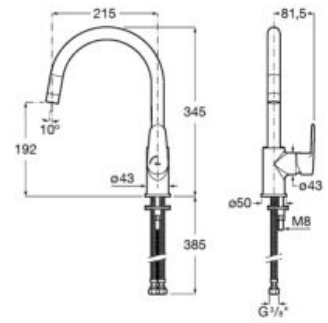

Victoria Plus

Kitchen mixer. With lateral handle, swivel spout and flexible supply hoses.

A5A844FC00

Finishes:

N

Ø8L

Victoria

Kitchen mixer with swivel spout, and flexible supply hoses.

A5A8E25C00

While stocks last

Finishes:

Ø11L

Victoria

Kitchen mixer with swivel spout, and flexible supply hoses.

A5A8925C00

While stocks last

Finishes:

Ø10L

Victoria

Kitchen mixer with retractable swivel spout, rinse spray function and flexible supply hoses.

A5A8125C00

While stocks last

Finishes:

Ø8L