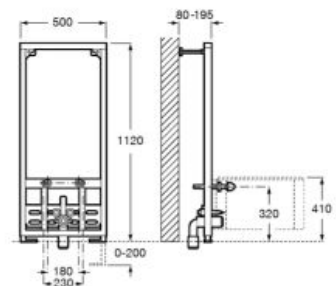

Duplo Bidet

Built-in structure for wall-hung bidet. Metallic profile capable of withstanding 400 kg. Installation minimum depth of 140 mm. Adjustable feet from 0-200 mm with braking system. Adjustable hydraulic connection.

A890091200