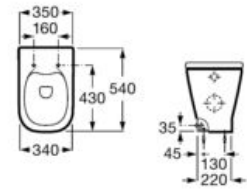

Ceramic single floorstanding Roca Rimless® WC.

A347737000

Soft-closing seat and cover for toilet.

A801472006

Seat and cover for toilet.

A801470002

Soft-closing Supralit® seat and cover for toilet with quick release.

A80147200B

Supralit® seat and cover for toilet.

A80147000B

Slim soft-closing seat and cover for toilet with quick release.

A801472003

Finishes:

☐ 00