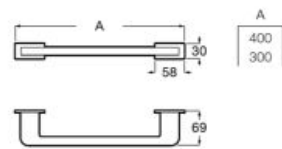

Robe hook (can be installed with screws or adhesive).

A817660001

Finishes:

00

Robe hook.

A817661001

Finishes:

00

Towel rail (can be installed with screws or adhesive).

A817664001 400 mm

A817663001 300 mm

Finishes:

00