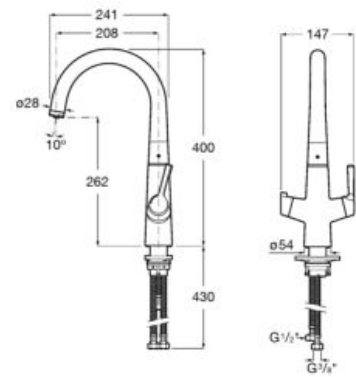

Kitchen Faucets

Syra-F

Kitchen mixer with retractable swivel spout, water filtration function and flexible supply hoses. Flow rate 6L/min normal use. Flow rate 4L/min filtered water. Cold Start.

A5A8C2AC00
Cartridge included

A5A8B2AC00
Cartridge not included

Filter cartridge (recommended to change every six months).

A525898107

Finishes:

C0