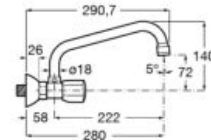

Brava

Wall-mounted twin-lever kitchen mixer with swivel spout and flexible supply hoses.

A5A748EC00

Finishes:

N

Ø11L

Brava

Wall-mounted single-lever kitchen faucet with swivel spout and flexible supply hoses.

A5A858EC00

Finishes:

N

Ø11L

Brava

Wall-mounted twin-lever kitchen mixer with swivel spout and flexible supply hoses.

A5A768EC00

Finishes:

N

Ø11L

Brava

Wall-mounted single-lever kitchen faucet with lower swivel spout.

A5A878EC00

Finishes:

N

Ø11L