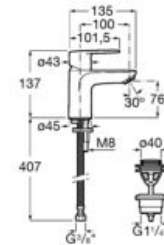

Δ5L

Basin mixer with pop up waste and flexible supply hoses. Cold Start. M-Size.

**A5A334FC00**

Finishes:

C0

N

Δ5L

Basin mixer with smooth body, click-clack waste and flexible supply hoses. Cold Start. M-Size.