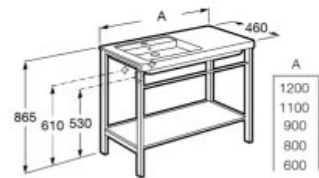

**A856748001** 900 mm

**A856747001** 800 mm

**A856746001** 600 mm

Mirror with upper and lower LED lighting and demister device, activated by motion sensors.

**A812277000** 1300 mm

**A812268000** 1200 mm

**A812267000** 1100 mm