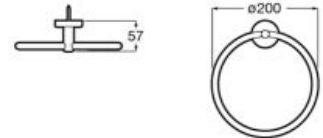

Towel ring.

A817681C00

Finishes:

C0

N