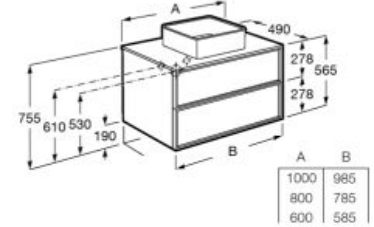

Base unit with two drawers for in countertop or over countertop basin. Basin and faucet not included.

- A851995... 1000 mm
- A851994... 800 mm
- A851993... 600 mm

Finishes:

N