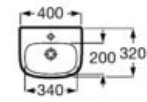

Bathroom Collections / Debba

Ceramic wall-hung basin. Faucet not included.

A325998000 400 mm

Finishes:

00

COMPACT

Ceramic in countertop basin. Faucet not included.

A32799M000 500 mm

Finishes:

00

Ceramic semi-recessed basin. Faucet not included.

A32799S000 520 mm

Finishes:

00

○ ○ ○

Ceramic wall-hung WC. Includes fixing kit. A compatible Roca installation system is required for the installation of wall-hung WCs.

A346997000

Soft-closing Supralit® seat and cover for toilet with quick release.

A8019D200B

Soft-closing seat and cover for toilet.

A8019D000B

Slim soft-closing seat and cover for toilet with quick release.

A8019D2005

Finishes:

00

COMPATIBLE WITH MULTICLEAN