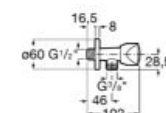

Pentagon angle valve

Stop valve (ceramic valve).

A525168100 1/2" - 3/8"

A525170900 1/2" - 1/2"

Finishes:

00