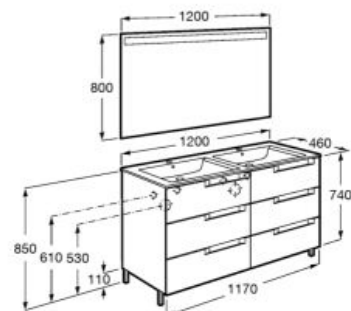

Unik - Base unit with six drawers and double basin. Legs included. Faucet not included.

A851888... 1200 mm

Pack - Base unit with six drawers, double basin and Eidos mirror. Legs included. Faucet not included.

A851890... 1200 mm

Finishes:

509 514 **523** 525 524

N