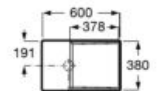

Horizon Dash

Fineceramic® over countertop basin without tap hole.

A327279..B 600 mm

Finishes:

N