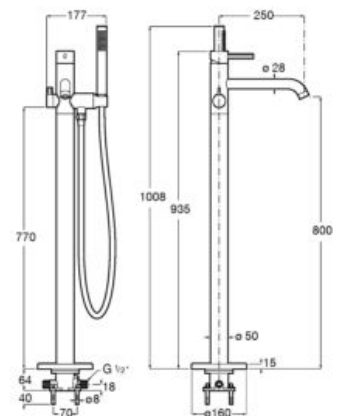

Installation box for floorstanding bath-shower column.

A525231803