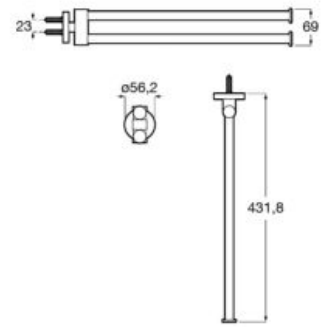

Double swivel towel rail.

A817578..0

Finishes:

N

Towel ring.

A817579..0

Finishes:

N