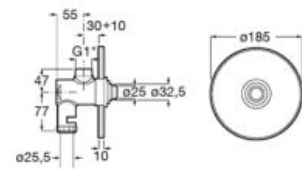

Specific Uses / Flush Valves for WCs

Aqualine

Built-in flush valve for WC. Dual flush 6/3L.

A5A9777C00

Finishes:

C0

Ø6/3L

Aqualine

Built-in flush valve for WC. Single flush 6L.

A5A9677C00

Finishes:

C0

Ø6L

Aqualine Confort

1/2" flush valve for urinal. Push-button operated.

A5A9177C00

Finishes:

C0