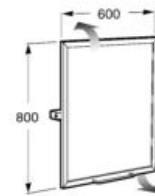

Specific Uses / Accessibility Accessories

Access Comfort

Tilting mirror for people with reduced mobility in stainless steel.

A812288000