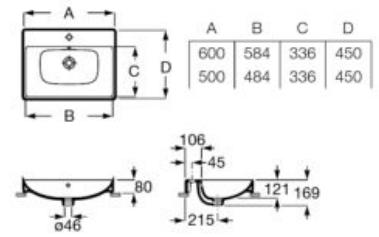

Bathroom Collections / Ona

Fineceramic® in countertop basin with tap hole. Faucet not included.

A32768N..0 600 mm

A32768L..0 500 mm

Finishes:

00 S0