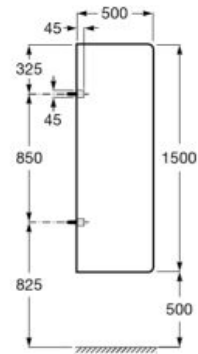

Track

Glass urinal divider. 8 mm tempered glass, matte screen printed on one side. Rigid wall installation.

AM25015052 500 x 1500 mm