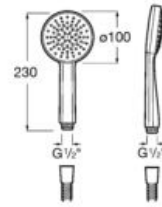

Stella 100/1

Hand-shower with 1 function.

A5B9B03C00

Finishes:

C0