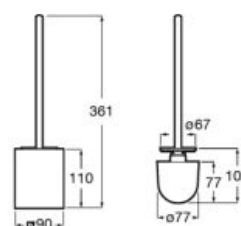

Over countertop soap dispenser.

A8168610..

Finishes:

09 12 13

Over countertop tumbler.

A8168600..

Finishes:

09 12 13

Floorstanding toilet brush holder.

A8168630..

Finishes:

09 12 13