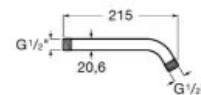

Finishes:

**Wall arm**

Wall arm for shower head. Compatible with Stella.

- A5B0750C00 215 mm

Finishes:

**Wall arm**

Square straight wall arm for shower head.

- A5B0950C00 400 mm