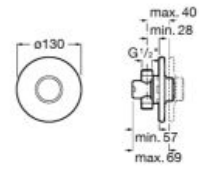

Fluent

Built-in shut-off cock for urinal with round wall plate.

A5A9A24C00

Finishes:

C0