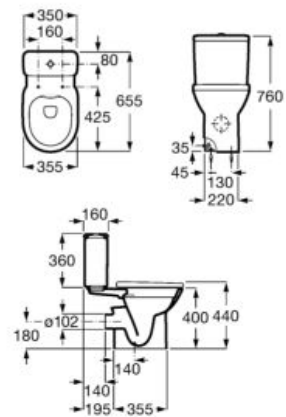

COMPATIBLE WITH MULTICLEAN

Ø4.5/3L