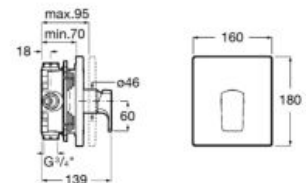

Built-in bath or shower mixer (1 way). RocaBox required A525869403.

A5A2B01C00

To be completed with:

Universal RocaBox.

A525869403

Finishes:

C0