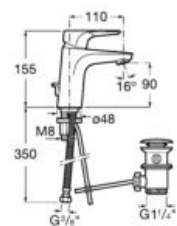

Basin mixer with pop-up waste and flexible supply hoses. Cold Start. S-Size.

A5A3090C00

Finishes:

C0

Δ5L

Basin mixer with retractable chain and flexible supply hoses. Cold Start. S-Size.

A5A3190C00

Finishes:

C0

Δ5L

Basin mixer with smooth body and flexible supply hoses. Cold Start. Click clack waste not included. S-Size.

A5A3290C00

Finishes:

C0

Δ5L

Basin mixer with smooth body and flexible supply hoses. Cold Start. Click clack waste not included. M-Size.

A5A3990C00

Finishes:

C0

Δ5L