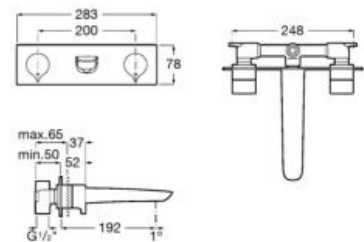

Bidet mixer with pop-up waste and flexible supply hoses. Cold Start.

A5A603AC00

Chrome

Bidet mixer with smooth body and flexible supply hoses. Cold Start.

A5A6A3A..0

Everlux finishes

Finishes:

C0 CN RG NM

Ø5L