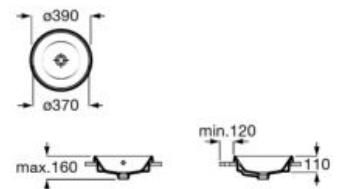

Ceramic in countertop basin. Faucet not included.

A3270Y3000 390 mm

Finishes:

00