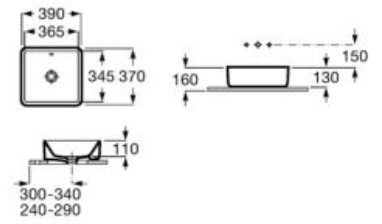

Ceramic over countertop basin. Faucet not included.

A3270ML000 390 mm

Finishes:

00