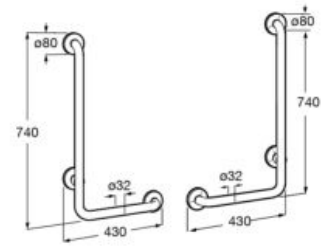

### Access Pro

L shaped grab bar for people with reduced mobility in white antibacterial vinyl. Includes fixing kit.

**A816984009**

Right side

**A816983009**

Left side

L shaped grab bar for people with reduced mobility in white vinyl. Includes fixing kit.