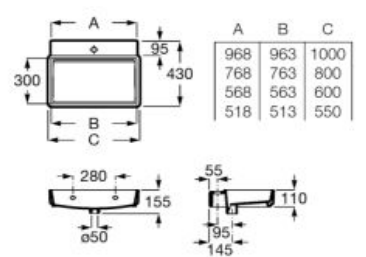

Finishes:

00 62 S0

N

Asymmetric ceramic wall-hung basin. Faucet not included

**A327696..0** 800 mm

Right hand basin

**A327697..0** 800 mm

Left hand basin