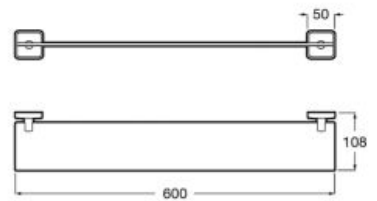

01

Shelf (can be installed with screws or adhesive).

**A816661001** 600 mm

Finishes:

01

Towel rail (can be installed with screws or adhesive).

**A816656001** 600 mm

**A816655001** 500 mm