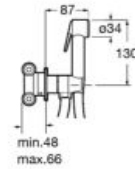

Be Fresh

Shower kit progressive mixer (1 way) with hand-shower, integrated bracket - water inlet with auto-stop and metal flexible hose.

A5B9361C00

Finishes: