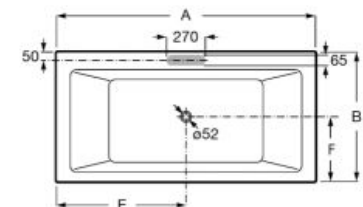

A	B	C	D	E	F
1800	900	470	860	900	425
1800	800	470	860	900	375
1700	800	460	780	850	375
1700	750	460	780	850	350
1600	750	460	680	800	350

G	H
255	340
240	270
240	270
240	220
240	220

Front panel.

A259114000	1800 mm
A259113000	1700 mm
A259112000	1600 mm

Side panel.

A259118000	900 mm
A259117000	800 mm
A259116000	750 mm

Optional:

Bath grip.

A248595000