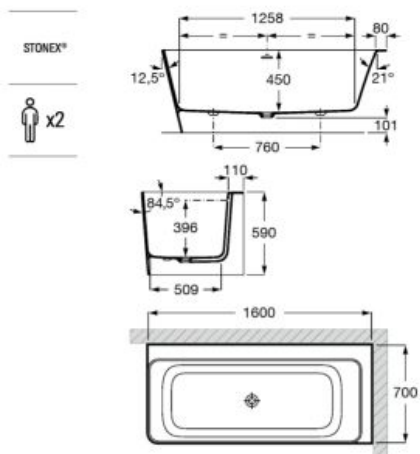

Ona

Asymmetric Stonex® corner bath. Double-ended bath with right-hand corner installation.

A248638..0 1600 x 700 mm

Finishes: