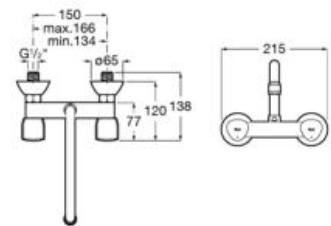

Brava

Wall-mounted twin-lever kitchen mixer with swivel spout and flexible supply hoses.

A5A748EC00

Finishes:

N

Ø11L

Brava

Wall-mounted single-lever kitchen faucet with swivel spout and flexible supply hoses.

A5A858EC00

Finishes:

N

Ø11L

Brava

Wall-mounted twin-lever kitchen mixer with swivel spout and flexible supply hoses.

A5A768EC00

Finishes:

N

Ø11L

Brava

Wall-mounted single-lever kitchen faucet with lower swivel spout.

A5A878EC00

Finishes:

N

Ø11L