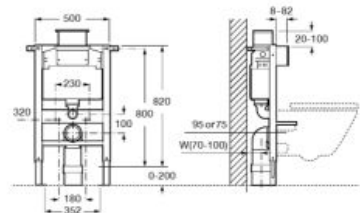

Ø6/3L
Ø4.5/3L
Ø4/2L