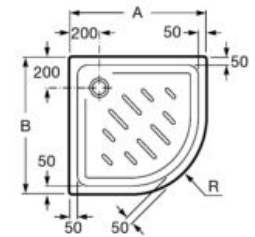

ACRYLIC

ANTI-SLIP