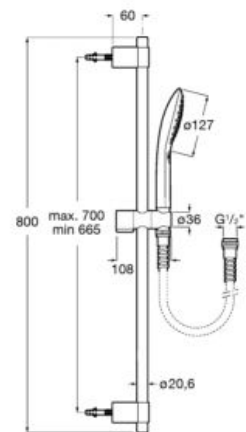

Plenum Go 120/3

Shower kit. 3 functions, 120 mm hand-shower, 800 mm slide bar with adjustable hand-shower bracket and 1.70 m PVC shower flexible hose.

A5B1P11C00

Chrome finish

A5B1P11CB0

White / chrome finish

Finishes:

C0 CB