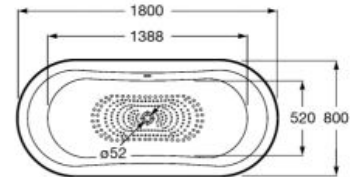

*Height for installation with panel