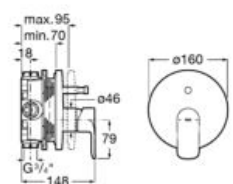

Built-in bath-shower mixer with automatic diverter (2 ways). RocaBox required A525869403.

A5A0B6EC00

To be completed with:

Universal RocaBox.

A525869403

Finishes: