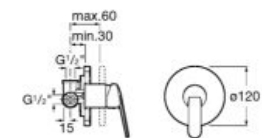

Faucets / Victoria*

Wall-mounted bath-shower mixer with automatic diverter, hand-shower, 1.70 m flexible shower hose and fixed hand-shower wall bracket.

A5A0125C02

Wall-mounted bath-shower mixer with automatic diverter.

A5A0225C00

Finishes:

C0

Wall-mounted bath-shower mixer with hand-shower, 1.50 m flexible shower hose and hand-shower wall bracket.

A5A2025C02

Wall-mounted shower mixer.

A5A2125C00

Finishes:

C0

Built-in bath-shower mixer with automatic diverter (2 ways). Includes the built-in subset and the trim plate. Complete set.

A5A0625C00

Finishes:

C0

Built-in bath or shower mixer (1 way). Includes the built-in subset and the trim plate. Complete set.

A5A2225C00

Finishes:

C0

Other Products in the Victoria Collection