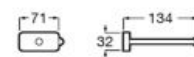

Toilet roll holder (can be installed with screws or adhesive).

A817733..0

Finishes:

N