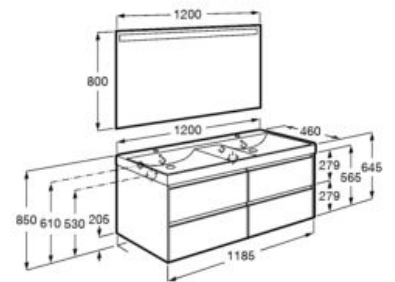

**A851710...** 1200 mm

Finishes:

509 510 513 512 511

N

SOFT CLOSE

LED

Unik - Base unit with two drawers and Fineceramic® basin. Faucet not included.

**A851693...** 1000 mm