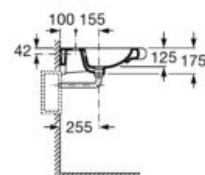

Finishes:

00

**Meridian**

Ceramic close-coupled WC with dual outlet for people with reduced mobility Includes fixing kit.

**A34224H000**

Dual flush 6/3L WC cistern with bottom inlet. Includes fixing kit, inlet mechanism and flush mechanism.