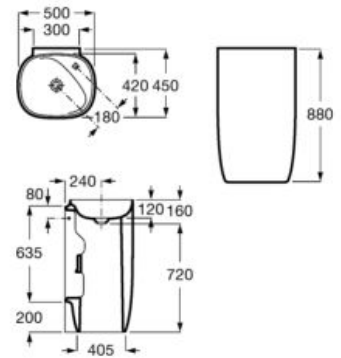

Bathroom Collections / Beyond

Fineceramic® Totem basin. Universal drain and ceramic plug Ø 72 mm included. Faucet not included.

A3270B0..0 500 mm

Finishes: