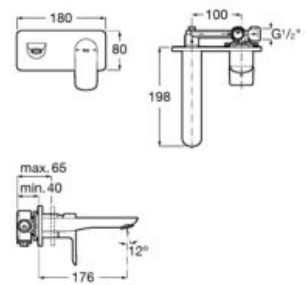

Finishes:

N

Δ5L

Bidet mixer with pop-up waste and flexible supply hoses.

**A5A606EC00**

Finishes:

N

Δ5L