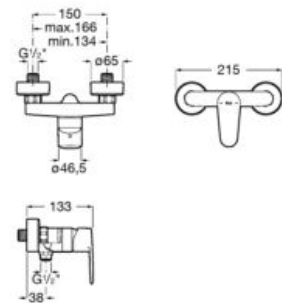

Wall-mounted shower mixer with Natura hand-shower, 1.50 m flexible shower hose and hand-shower wall bracket.

A5A204FC00

Finishes:

C0

N