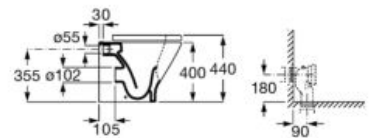

Ceramic single floorstanding Roca Rimless® WC.

A347737000

Soft-closing seat and cover for toilet.

A801472006

Seat and cover for toilet.

A801470002

Soft-closing Supralit® seat and cover for toilet with quick release.

A80147200B

Supralit® seat and cover for toilet.

A80147000B

Slim soft-closing seat and cover for toilet with quick release.

A801472003

Finishes:

☐ 00