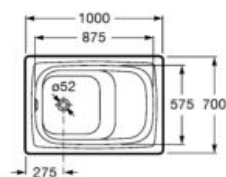

### Contesa-Banaseo

Rectangular steel bath.

A213100001 1000 x 700 mm

Finishes:

00

STEEL

2.1 mm

Contesa bath, Victoria WC and bidet.