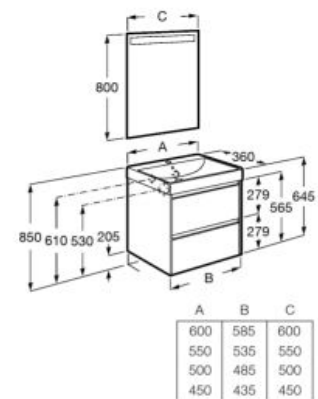

Unik - Compact base unit with two drawers and Fineceramic® basin. Faucet not included.

A851684... 600 mm

A851683... 550 mm

A851682... 500 mm

A851681... 450 mm

Pack - Compact base unit with two drawers, Fineceramic® basin and Eidos LED mirror. Faucet not included.

A851700... 600 mm

A851699... 550 mm

A851698... 500 mm

A851697... 450 mm

Finishes:

N