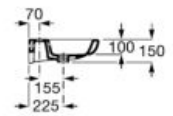

Ceramic wall-hung basin. Faucet not included.

A32724B000 1000 mm

A32724D000 850 mm

A327240000 700 mm

Optional:

Ceramic full pedestal for basin.

A335240000

Towel rail.

A816291001

Finishes:

00

A	B
1000	500
850	460
700	400

Ceramic wall-hung basin. Faucet not included.

A325244000 500 mm

Optional:

Ceramic full pedestal for basin.

A335240000

Finishes:

00

Ceramic wall-hung basin. Faucet not included.

A325245000 450 mm

Optional:

Ceramic full pedestal for basin.

A335240000

Finishes:

00