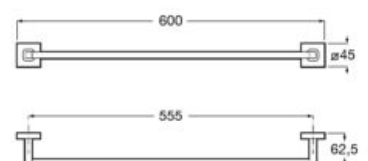

Towel rail.
A816823001 600 mm

Finishes:
01