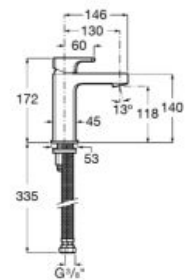

Basin mixer with pop-up waste and flexible supply hoses. Cold Start. S-Size.

A5A3A01C00

Finishes:

C0

Δ5L

Basin mixer with smooth body, flexible supply hoses and click-clack waste. Cold Start. S-Size.

A5A3B01C00

Finishes:

C0

Δ5L

Basin mixer with pop-up waste and flexible supply hoses. Cold Start. M-Size.

A5A3D01C00

Finishes:

C0

Δ5L

Basin mixer with smooth body, flexible supply hoses and click-clack waste. Cold Start. M-Size.

A5A3C01C00

Finishes:

C0

Δ5L

Bidet mixer with pop-up waste and flexible supply hoses. Cold Start.

A5A6A01C00

Finishes:

C0

Δ5L