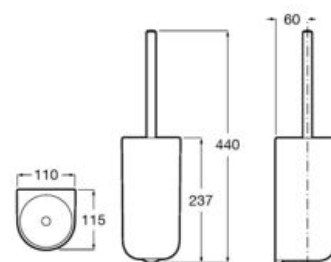

Wall-mounted toilet brush holder.

A3870ZE000

Finishes:

00

Floorstanding toilet brush holder.

A3870ZF000

Finishes:

00