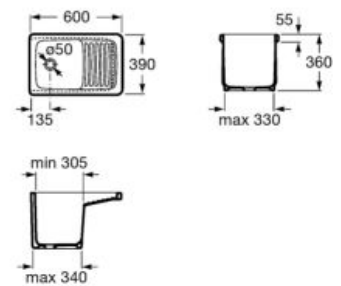

### Henares

Ceramic laundry sink.

**A368951001**

Finishes:

00