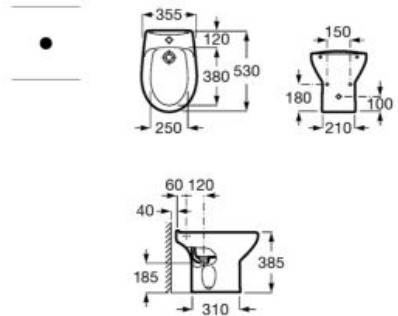

Ceramic bidet. Includes fixing kit. Faucet not included.

A355394..0

Bidet lid with stainless steel hinges.

A806390..4

Finishes:

00 17