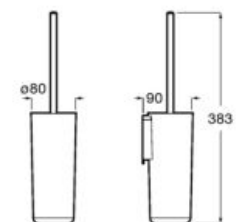

Wall-mounted toilet brush holder (can be installed with screws or adhesive).

A817734..0

Finishes:

N