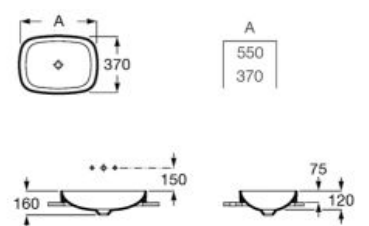

Soft Fineceramic® in countertop basin.
Includes drain with open ceramic fixed plug.
Faucet not included.

A327504..0 550 mm

A32750R..0 370 mm

Finishes: