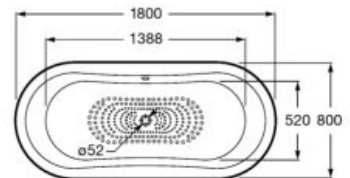

STEEL

3.5 mm

x2