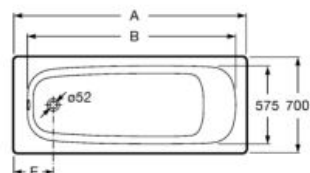

### Contesa

Rectangular steel bath.

A212106001 1200 x 700 mm

A212107001 1000 x 700 mm

Finishes:

00

STEEL

2.1 mm