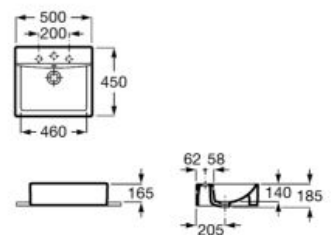

### Diverta

Ceramic semi-recessed basin.

A32711S000 500 mm

Finishes:

00