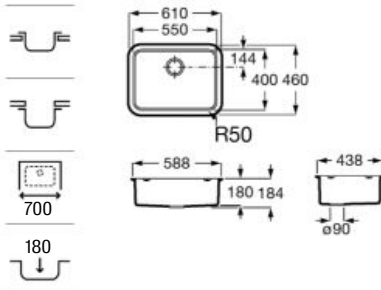

Berlin 55

Stainless steel single bowl kitchen sink with 3½" valve and waste.

A871551B00