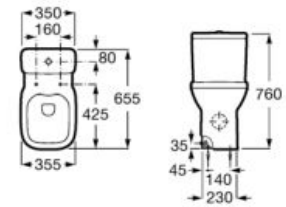

COMPATIBLE WITH MULTICLEAN

Ø4.5/3L