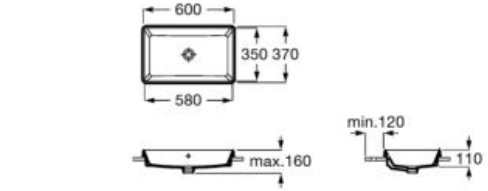

Ceramic over countertop basin. Faucet not included.

A3270MK000 400 mm

Finishes:

00

Ceramic in countertop basin. Faucet not included.

A32747W000 700 mm

A32747V000 550 mm

A32747Y000 450 mm

Finishes:

00

Ceramic in countertop basin. Faucet not included.

A32747Z000 400 mm

Finishes:

00

Ceramic in countertop basin. Faucet not included.

A3270Y8000 600 mm

Finishes:

00

Ceramic in countertop basin. Faucet not included.

A3270YA000 600 mm

Finishes:

00

Ceramic in countertop basin. Faucet not included.

A3270Y5000 550 mm

Finishes:

00