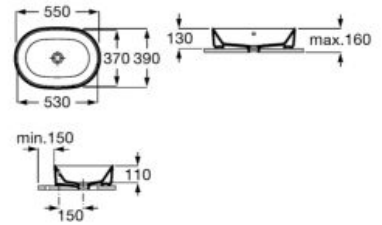

Ceramic over countertop basin. Faucet not included.

A3270Y1000 550 mm

Finishes:

00