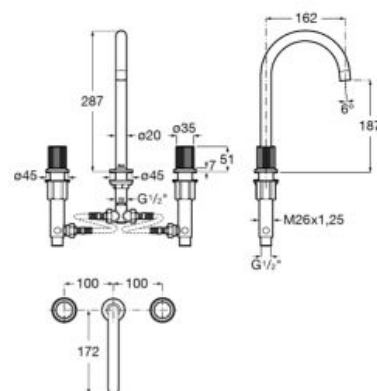

Twin-lever basin mixer with deck-mounted lateral handles - 3 holes -, smooth body, flexible supply hoses and Dome handle. L-Size.

A5A3V3F..0

Click-clack universal waste.

A505401000

Chrome

A5054015..

Colours

Finishes:

N

Δ5L

Twin-lever basin mixer with deck-mounted lateral handles - 3 holes -, smooth body, flexible supply hoses and Stripes handle. L-Size.

A5A3E3F..0

Click-clack universal waste.

A505401000

Chrome

A5054015..

Colours

Finishes:

N

Δ5L

Built-in basin mixer with Pin handle. Built-in body A5E3502..0 required.

A5A353F..0

To be completed with:

Built-in body for the installation of Nu built-in basin mixer.

A5E3502..0

Finishes:

N

Δ5L

Bidet mixer with smooth body, flexible supply hoses and Pin handle.

A5A623F..0

Finishes:

N