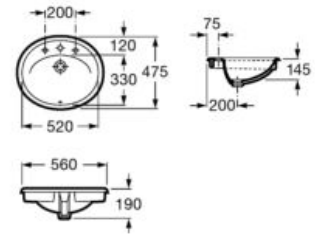

Other Basins / In Countertop Basins

Java

Ceramic in countertop basin.

A327863000 560 mm

Finishes:

00