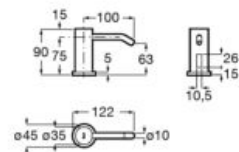

Specific Uses / Accessories for Public Spaces

Ona-E

Touchless soap or hand sanitizer dispenser, deck-mounted (DC). Powered by 4 alkaline batteries 1.5V D/LR20 (not included).

A818020C00

Touchless soap or hand sanitizer dispenser, deck-mounted (AC). Mains operated at 100-240V. Includes power source.

A818014C00

Finishes:

C0

N

Ona electronic soap dispenser.