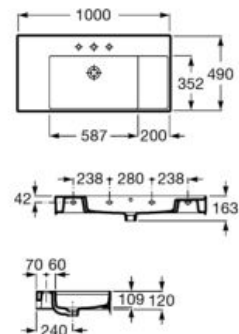

Fineceramic® wall-hung basin. Faucet not included.

- A32752A..0 1000 mm

Finishes:

N