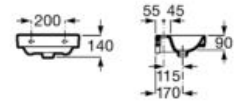

Bathroom Collections / Debba

Ceramic wall-hung basin. Faucet not included.

A325998000 400 mm

Finishes:

00

COMPACT

Ceramic in countertop basin. Faucet not included.

A32799M000 500 mm

Finishes:

00

Ceramic semi-recessed basin. Faucet not included.

A32799S000 520 mm

Finishes:

00

○ ○ ○

Ceramic wall-hung WC. Includes fixing kit. A compatible Roca installation system is required for the installation of wall-hung WCs.

A346997000

Soft-closing Supralit® seat and cover for toilet with quick release.

A8019D200B

Soft-closing seat and cover for toilet.

A8019D000B

Slim soft-closing seat and cover for toilet with quick release.

A8019D2005

Finishes:

00

COMPATIBLE WITH MULTICLEAN