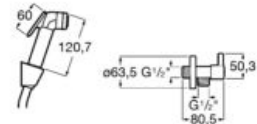

Be Fresh One

Bidet shower kit (1 way) with hand-shower, integrated bracket - water inlet, angle valve and 1.2 m metal flexible hose.

A5B9M30C00

Finishes:

C0