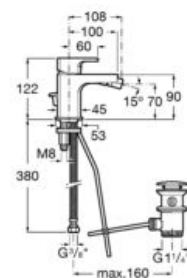

Basin mixer with pop-up waste and flexible supply hoses. Cold Start. S-Size.

A5A3A01C00

Finishes:

C0

Δ5L

Basin mixer with smooth body, flexible supply hoses and click-clack waste. Cold Start. S-Size.

A5A3B01C00

Finishes:

C0

Δ5L

Basin mixer with pop-up waste and flexible supply hoses. Cold Start. M-Size.

A5A3D01C00

Finishes:

C0

Δ5L

Basin mixer with smooth body, flexible supply hoses and click-clack waste. Cold Start. M-Size.

A5A3C01C00

Finishes:

C0

Δ5L

Bidet mixer with pop-up waste and flexible supply hoses. Cold Start.

A5A6A01C00

Finishes:

C0

Δ5L