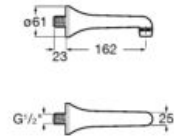

### Instant Foot

Wall spout.

A505326900

Finishes:

C0