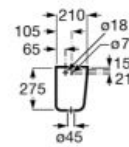

Universal

High WC cistern without cover.

A343900001

Finishes:

00