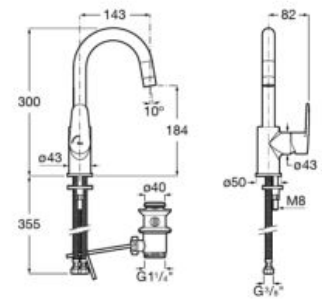

## Faucets / Victoria Plus

Basin mixer with lateral handle, pop up waste and flexible supply hoses. Cold Start. L-Size.

**A5A404FC00**

Finishes:

C0

N

Ø5L

Basin mixer with lateral handle, smooth body with click-clack waste and flexible supply hoses. Cold Start. L-Size.