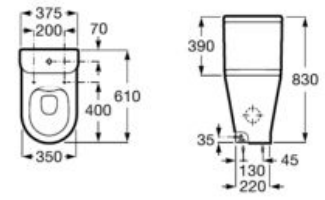

The Gap Round

Comfort height back to wall ceramic close-coupled Roca Rimless® WC with dual outlet.

A3420NJ000

Dual flush 4.5/3L WC cistern with side inlet. Includes fixing kit, inlet mechanism and flush mechanism.

A3410N1000

Dual flush 4.5/3L WC cistern with bottom inlet. Includes fixing kit, inlet mechanism and flush mechanism.

A3410N0000

Soft-closing Supralit® seat and cover for compact toilet.

A801D22001

Seat and cover for compact toilet.

A801D20001

Finishes:

00