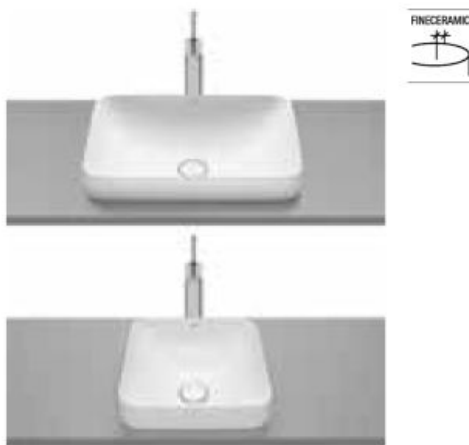

Square Fineceramic® in countertop basin.
Includes drain with open ceramic fixed plug.
Faucet not included.

A327534..0 550 mm

A32753R..0 370 mm

Finishes: