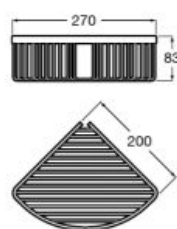

Grilled container.

A816731001 200 mm

Finishes:

01