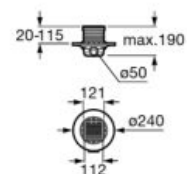

In-Drain Shower SQ

Installation drainage kit with pre-mounted geotextile fabric and plate.

A276092000	113 x 113 mm