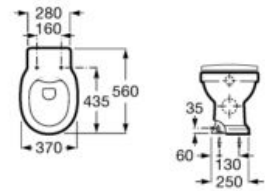

Ceramic single floorstanding Roca Rimless® WC with dual outlet for WC with high cistern, built-in cistern or flush valve. Includes fixing kit.

A3440A9..0

Soft-closing Supralit® seat and cover for toilet.

A801B52..B White or black

A801B5238B Dark grey finish

Finishes: