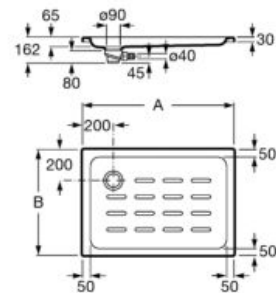

A	B
1000	700
900	750

Easy

Acrylic shower tray with anti-slip base and waste kit. Height 65 mm.

A276081000	900 x 900 mm
A276080000	800 x 800 mm
A276079000	750 x 750 mm

Finishes:

00