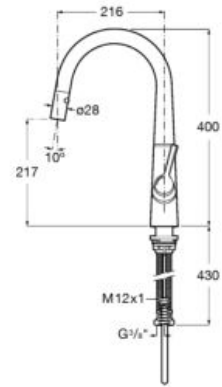

Syra

Kitchen mixer with retractable swivel spout, rinse spray function and flexible supply hoses. Cold Start.

A5A812AC00

Finishes:

C0

Ø6.5L

Syra

Kitchen sink mixer with swivel spout and flexible supply hoses. Cold Start.

A5A842AC00

Finishes:

C0

Ø12L

Syra

Kitchen sink mixer with retractable swivel spout, rinse spray function and flexible supply hoses. Cold Start.

A5A852AC00

Finishes:

C0

Ø6.5L