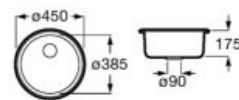

Redondo

Stainless steel single bowl kitchen sink with 3½" valve.

A870810453

Redondo kitchen sink, L20 kitchen mixer.