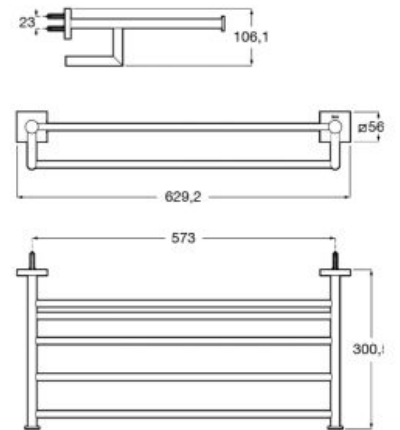

## Accessories / Hotels Square

Towel ring.

**A817610..0**

Finishes:

Towel rack with towel rail.

**A817611..0**

Finishes:

Toilet roll holder with cover.