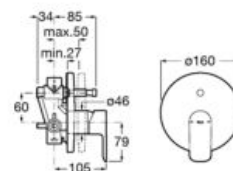

Built-in bath-shower mixer with automatic diverter (2 ways). Includes the built-in subset and the trim plate. Complete set.

A5A066E..0

Finishes: