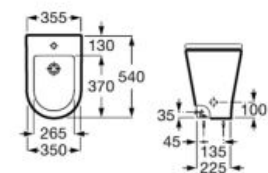

The Gap Round

Comfort height back to wall ceramic bidet. Faucet not included.

A3570N9000

Soft-closing Supralit® bidet lid.

A806D12001

Supralit® bidet lid.

A806D10001

Finishes:

00