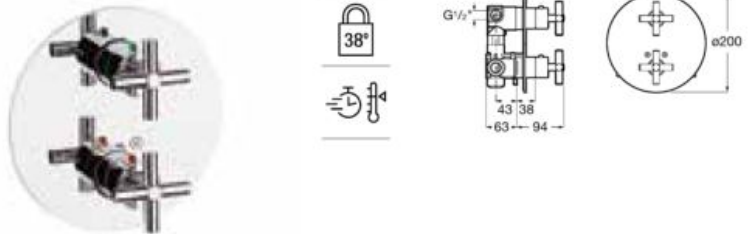

Loft-T

Built-in thermostatic bath-shower mixer with diverter-flow regulator. RocaBox required A525869403

A5A0643C00

Finishes:

C0