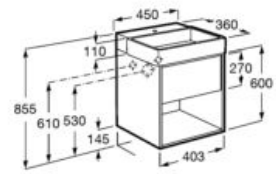

Bathroom Collections / Tura

Tura

Unik - Compact base unit with one drawer, bottom shelf and basin. Faucet not included.

A852023... 450 mm

Optional:

Felt box with cork lid.

A818024N10 Large

A818025N10 Small

Finishes:

558 559 560

N