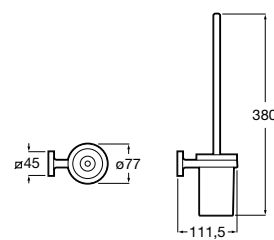

Wall-mounted toilet brush holder.

A816829001

Finishes:

01

Cubica towel rail.