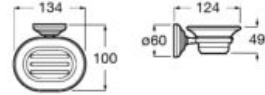

Wall-mounted soap dish.
A817005001

Finishes:
00