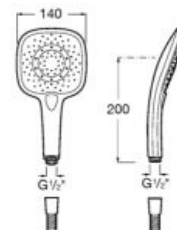

### Plenum Square 140/3

Hand-shower with 3 functions.

**A5B1110C00**

Chrome finish

**A5B1110CB0**

White / chrome finish

Finishes:

**C0 CB**