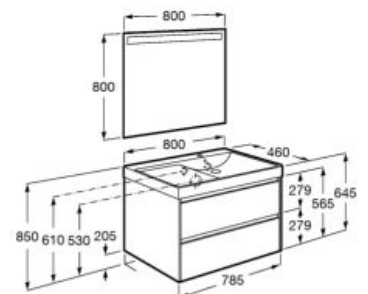

SOFT CLOSE

LED