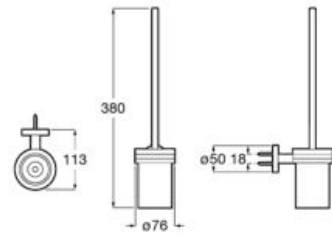

Wall-mounted toilet brush holder.

A817690C00

Finishes:

N