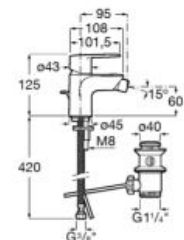

Faucets / Victoria Plus

Basin mixer with lateral handle, pop up waste and flexible supply hoses. Cold Start. L-Size.

A5A404FC00

Finishes:

C0

N

Ø5L

Basin mixer with lateral handle, smooth body with click-clack waste and flexible supply hoses. Cold Start. L-Size.

A5A4A4FC00

Finishes:

C0

N

Ø5L

Basin mixer with smooth body, click-clack waste and flexible supply hoses. Cold Start. XL-Size.

A5A3C4FC00

Finishes:

C0

N

Ø5L

Single-lever bidet mixer with pop up waste and flexible supply hoses.

A5A604FC00

Finishes:

C0

N

Ø8L