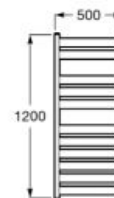

Water-heated towel rail. Includes assembly kit, plug and trap.

A815509000 1200 mm
White

A815509001 1200 mm
Chrome

Finishes: