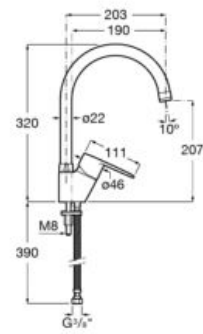

Kitchen Faucets

Victoria Plus

Single-lever kitchen sink mixer. With swivel spout and flexible supply hoses.

A5A8E4FC00

Finishes:

C0

N

Ø11L

Victoria Plus

Single-lever kitchen sink mixer. With swivel spout and flexible supply hoses.

A5A894FC00

Finishes:

C0

N

Ø11L

Victoria Plus

Single-lever kitchen sink mixer. With swivel spout and flexible supply hoses.

A5A864FC00

Finishes:

C0

N

Ø10L

Victoria Plus

Kitchen mixer with swivel spout and aerator.

A5A764FC00

Finishes:

C0

N

Ø8L