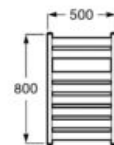

Water-heated towel rail. Includes assembly kit, plug and trap.

A815508000 800 mm
White

A815508001 800 mm
Chrome

Finishes: