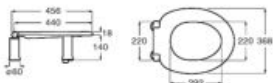

Access Comfort

Elevated seat. White.
A801B60001

Flexible toilet pipe

Flexible toilet pipe and Duplo installation system. Adjustable length from 209 mm to 600 mm.

A890068000