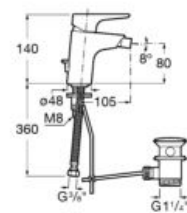

Faucets / Atlas

Basin mixer with smooth body and flexible supply hoses. Cold Start. Click clack waste not included. XL-Size.

A5A3790C00

Finishes:

C0

Ø5L

Built-in basin mixer. Universal built-in body required A525220603. Pop-up waste not included.

A5A3590C00

To be completed with:

Universal built-in body for the installation of built-in basin mixers.

A525220603

Finishes:

C0

Ø5L

Bidet mixer with pop-up waste and flexible supply hoses.

A5A6090C00

Finishes:

C0

Ø5L

Bidet mixer with retractable chain and flexible supply hoses.

A5A6190C00

Finishes:

C0

Ø5L