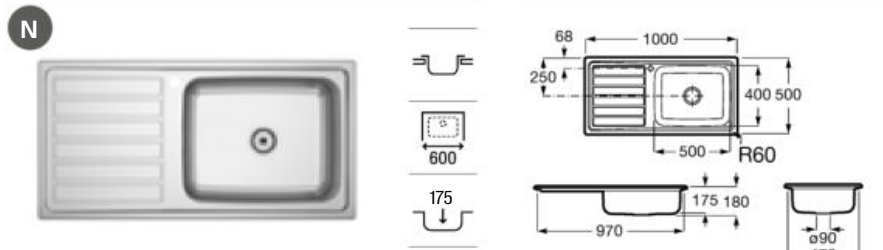

Glasgow 100 EI

Stainless steel single bowl kitchen sink and left drainer with 3½" valve.

A874101C01