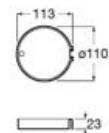

Soap dish

Soap dish for shower bar.

A5B5150C00

Soap dish for shower bar. Transparent.

A5B5150TP0