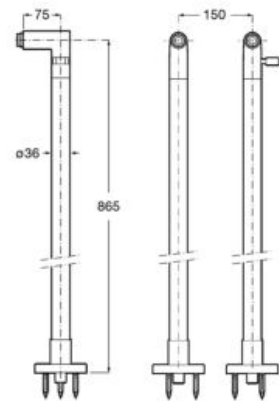

Shower Solutions / Floorstanding Columns

Floorstanding column with hand-shower bracket.

A525866800

Finishes:

C0