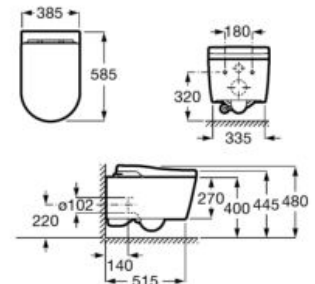

In-Wash® Inspira with In-Tank® wall-hung

Wall-hung smart toilet with integrated dual flush 4.5/3 litre tank. Includes Roca Rimless® Vortex, seat and cover with premium washing and drying function. Supraglaze® glazing. Needs power supply. Concealed supporting frame (A822091001) recommended for installation.

A803094001

Finishes:

00