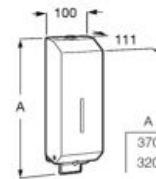

Public

Liquid soap dispenser with lever.

A817402001 1.2 litres
Polished stainless steel finish

A817402002 1.2 litres
Satin stainless steel finish

A817403002 1.5 litres
Satin stainless steel finish