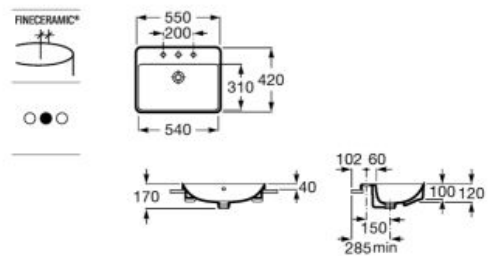

- A327535..0** 605 mm
- A327536..0** 495 mm

Finishes:

Fineceramic® semi-recessed basin. Faucet not included.

- A32753S..0** 550 mm

Finishes:

Ceramic wall-hung Roca Rimless® WC.  
Includes fixing kit. A compatible Roca installation system is required for the installation of wall-hung WCs.