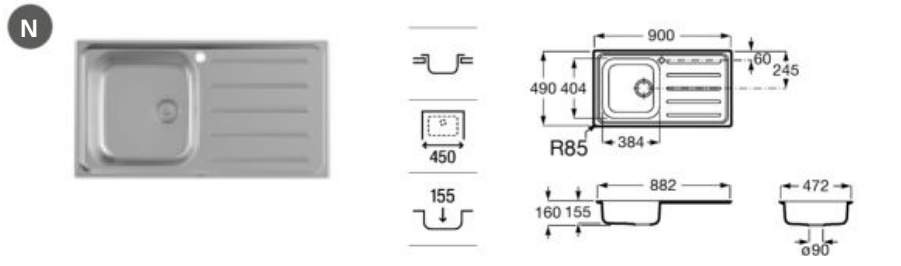

Victoria 90 ED

Stainless steel single bowl kitchen sink and right drainer with 3½" valve.

A873901A01