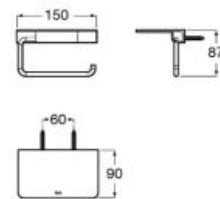

Toilet roll holder with cover.

A817581..0

Finishes:

N