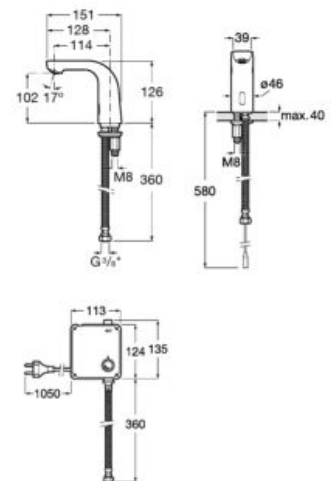

A5A5509C00

Finishes:

C0

Ø5.7L

PRE-MIXED WATER