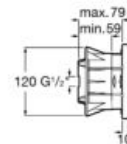

Square swivel jet

Concealed swivel jet with 1 function for shower spaces.

A5B3778C00

Finishes:

C0