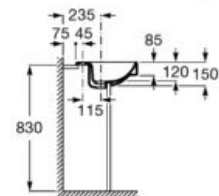

Bathroom Collections / Debba

Ceramic wall-hung basin. Faucet not included.

A325998000 400 mm

Finishes:

00

COMPACT

Ceramic in countertop basin. Faucet not included.

A32799M000 500 mm

Finishes:

00

Ceramic semi-recessed basin. Faucet not included.

A32799S000 520 mm

Finishes:

00

○ ○ ○

Ceramic wall-hung WC. Includes fixing kit. A compatible Roca installation system is required for the installation of wall-hung WCs.

A346997000

Soft-closing Supralit® seat and cover for toilet with quick release.

A8019D200B

Soft-closing seat and cover for toilet.

A8019D000B

Slim soft-closing seat and cover for toilet with quick release.

A8019D2005

Finishes:

00

COMPATIBLE WITH MULTICLEAN