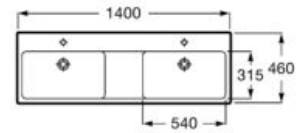

Double ceramic wall-hung basin. Faucet not included.

A3270MU000 1400 mm

Finishes:

00