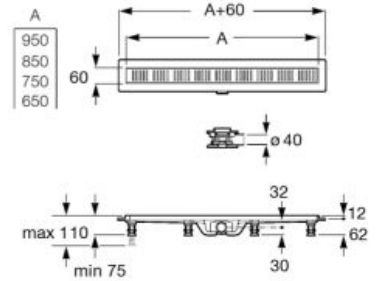

Shower Trays / In-Drain

In-Drain Basic SQ

Drain kit with cover plate.

A276309000

In-Drain Basic

Drain kit with cover plate.

A276308000 950 x 60 mm

A276307000 850 x 60 mm

A276306000 750 x 60 mm

A276305000 650 x 60 mm

Shower Trays / Drains for Shower Trays

Superslim Drain

Superslim drain for shower tray $\varnothing$ 90 mm (Terran-N, Terran).

A27L026000 Height 60 mm.

A27L018000 Height 80 mm.

Aqua

Drain valve for shower tray $\varnothing$ 90 mm (Malta, Italia).

A506404400 Height 80 mm.

Drain valve for shower tray $\varnothing$ 65 mm (Italia).

AP0005900R Height 100 mm.

Aqua

Drain valve for shower tray $\varnothing$ 52 mm.

A506404500