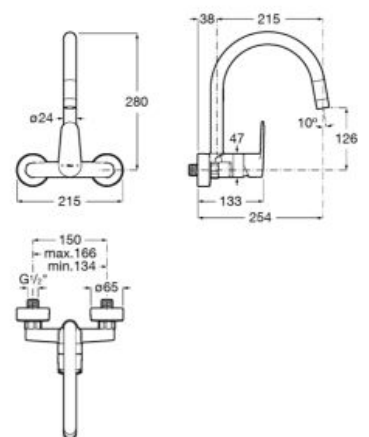

Kitchen Faucets

Victoria Plus

Single-lever kitchen sink mixer. With swivel spout and flexible supply hoses.

A5A8E4FC00

Finishes:

C0

N

Ø11L

Victoria Plus

Single-lever kitchen sink mixer. With swivel spout and flexible supply hoses.

A5A894FC00

Finishes:

C0

N

Ø11L

Victoria Plus

Single-lever kitchen sink mixer. With swivel spout and flexible supply hoses.

A5A864FC00

Finishes:

C0

N

Ø10L

Victoria Plus

Kitchen mixer with swivel spout and aerator.

A5A764FC00

Finishes:

C0

N

Ø8L