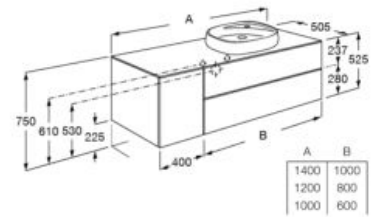

Bathroom Collections / Beyond

Base unit with two drawers and one door for over countertop 585 / 455 mm basins on the right.

A851405... 1400 mm
For 585 mm basin

A851403... 1400 mm
For 455 mm basin

A851401... 1200 mm
For 585 mm basin

A851399... 1200 mm
For 455 mm basin

A851397... 1000 mm
For 455 mm basin

Finishes:

806 402