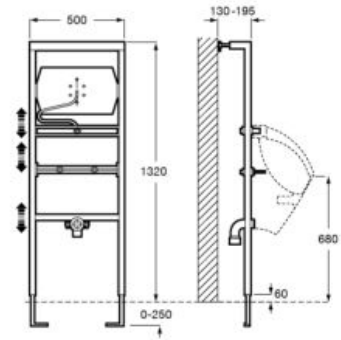

**A890094100**

**Duplo Accessible**

Built-in structure for fixing a grab bar. Designed to adapt to one side of the Duplo systems. Metallic profile capable of withstanding 100 kg. Adjustable feet from 0-200 mm.