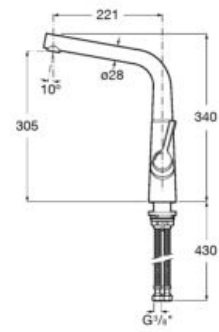

Kitchen Faucets

Syra

Kitchen sink mixer with swivel spout and flexible supply hoses. Cold Start.

A5A832AC00

Finishes:

C0

Ø12L

Carmen

Kitchen mixer with swivel spout, and flexible supply hoses. Cold Start. Twin-lever.

A5A844BC00

Finishes:

C0

Ø9L

Glera Pro

Kitchen mixer with retractable, professional and metallic swivel spout, 2-function rinse spray and flexible supply hoses. Cold Start.

A5A8A4DC00

Finishes:

C0

N

Ø6L

Ø7L

Glera Pro

Kitchen mixer with retractable and flexible swivel spout, 2-function rinse spray and flexible supply hoses. Cold Start.

A5A884DC00

Finishes:

C0

N

Ø6L

Ø7L