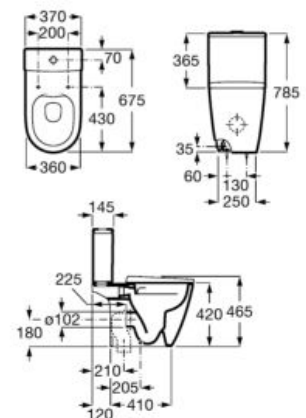

Soft-closing seat and cover for toilet with quick release. The seat and cover is not available in Supraglaze® finish.

A801E12..2

Seat and cover for toilet. The seat and cover is not available in Supraglaze® finish.

A801E10..2