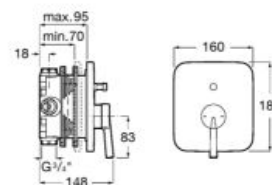

Built-in bath-shower mixer with automatic diverter (2 ways). RocaBox required A525869403.

A5A0B6DC00

To be completed with:

Universal RocaBox.

A525869403

Finishes:

C0