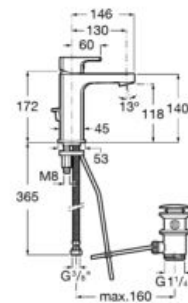

Δ5L

Basin mixer with pop-up waste and flexible supply hoses. Cold Start. M-Size.

**A5A3D01C00**

Finishes:

C0

Δ5L

Basin mixer with smooth body, flexible supply hoses and click-clack waste. Cold Start. M-Size.