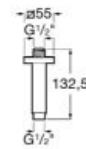

Ceiling arm

Ceiling arm for shower head.

- A5B1050C00 100 mm

Finishes: