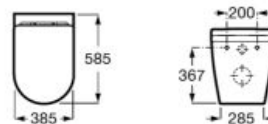

In-Wash® Inspira back to wall single floorstanding

Back to wall single floorstanding smart toilet with dual outlet. Includes Roca Rimless®, seat and cover with washing and drying function. Needs power supply. Recommended installation with Basic Tank One Compact installation system (A890070200).

A803063001

Finishes:

00