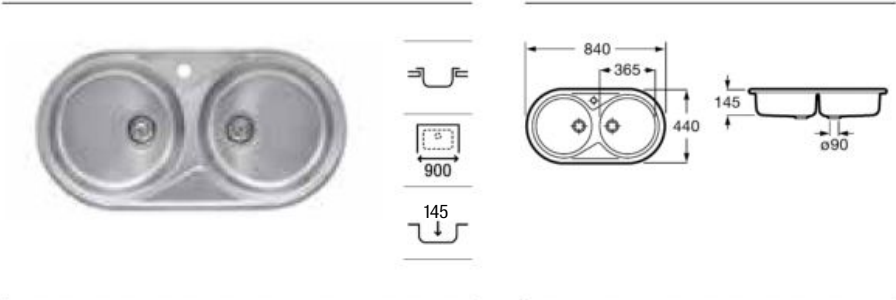

Duo 80 2C

Stainless steel double bowl kitchen sink with one prepunched tap hole and 3/2" valves.

A870920845