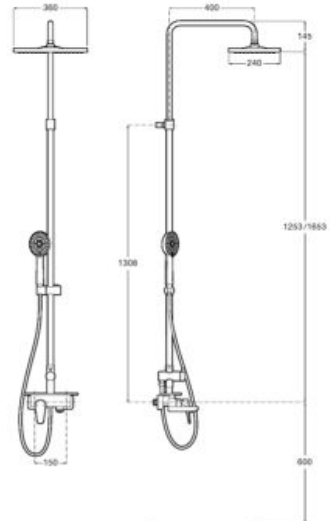

Even-M

Single-lever shower column with shelf, adjustable in height - 1253 mm to 1653 mm - and adjustable shower arm, with bath filler spout, 360 x 240 mm shower head, $\varnothing$ 100 mm hand-shower (three functions) on sliding support, 1.75 m satin PVC hose and articulated hand-shower bracket.

A5A9C90C00

Finishes:

C0