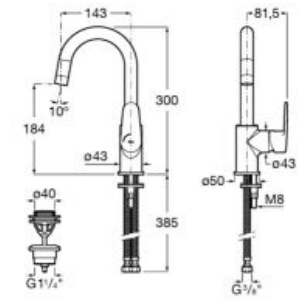

**A5A4A4FC00**

Finishes:

C0

N

Ø5L

Basin mixer with smooth body, click-clack waste and flexible supply hoses. Cold Start. XL-Size.

**A5A3C4FC00**

Finishes: