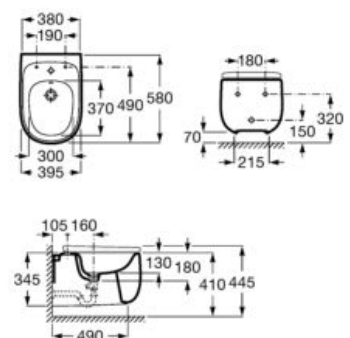

Ceramic wall-hung bidet. Includes fixing kit. Faucet not included. A compatible Roca installation system is required for the installation of wall-hung bidets.

A3570B6..0

Soft-closing Supralit® bidet lid with quick release.

A806B82..B

Finishes: