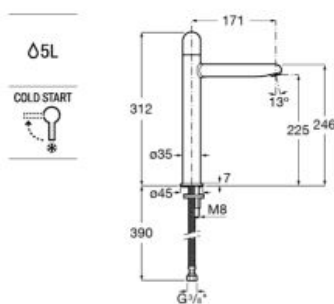

Basin mixer with smooth body, flexible supply hoses and Dome handle. XL-Size.

A5A3X3F.0

Click-clack universal waste.

A505401000

Chrome

A5054015..

Colours

Finishes: