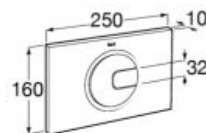

PL4 Dual

Dual flush operating plate for Roca One installation systems. No tools required for installation.

A8901980..

Finishes:

00 01 02 05