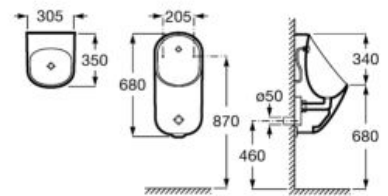

Proton

Electronic Roca Rimless® ceramic urinal with back inlet. Powered by 4 alkaline batteries 1.5V LR6 (AA). Includes built-in valve, siphon fixing kit, drain plug, power supply hose and electronic transmitter-receiver.

A3590J4000

Electronic Roca Rimless® ceramic urinal with back inlet. Mains operated at 230V. Includes built-in valve, siphon fixing kit, drain plug, power supply hose and electronic transmitter-receiver.

A3590J5000

Finishes:

00