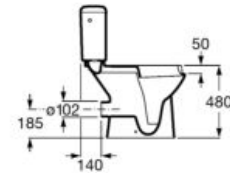

Access

Ceramic close-coupled WC with front opening and horizontal outlet for people with reduced mobility. Includes fixing kit.

A342239000

Dual flush 6/3L WC cistern with side inlet. Includes fixing kit, inlet mechanism and flush mechanism.

A341230000

Dual flush 6/3L WC cistern with bottom inlet. Includes fixing kit, inlet mechanism and flush mechanism.

A341231000

Seat and cover for toilet with front opening.

A80123C004

Finishes:

00