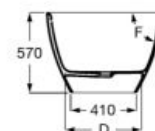

Ariane

Oval Stonex® freestanding bath. Including click-clack drain and trap.

A248669.0 1800 x 800 mm

A248670.0 1700 x 750 mm

A248470.0 1650 x 750 mm

Finishes:

00 0P 0X 0B 0C 0K