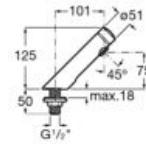

Ø3L

ONE WATER