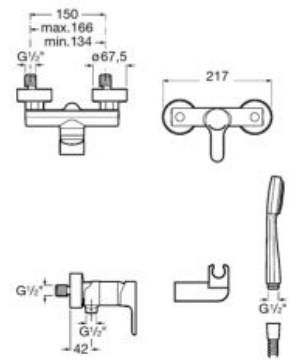

Wall-mounted shower mixer with hand-shower, 1.50 m flexible shower hose and swivel hand-shower wall bracket.

A5A2009C02

Wall-mounted shower mixer.

A5A2009C00

Finishes:

C0