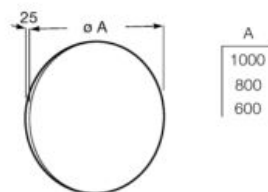

### Luna Ambient

Round mirror with perimetral LED lighting.

A812402000 Ø 1000 mm

A812401000 Ø 800 mm

A812400000 Ø 600 mm

LED