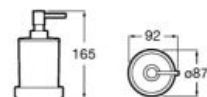

Over countertop soap dispenser.

A817026001
Chrome

A817026..0
Everlux finishes

Finishes: