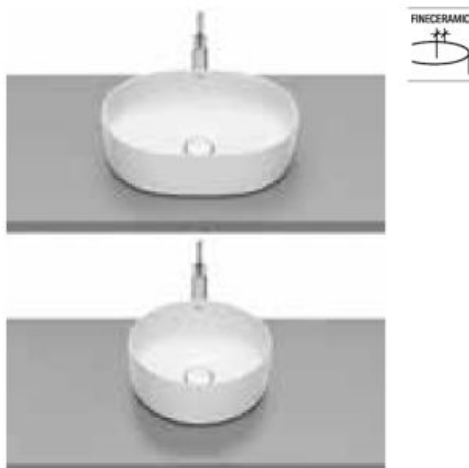

Bathroom Collections / Inspira

Round Fineceramic® over countertop basin.
Includes drain with open porcelain fixed plug.
Faucet not included.

A327520..0 500 mm

A327523..0 370 mm

Finishes: