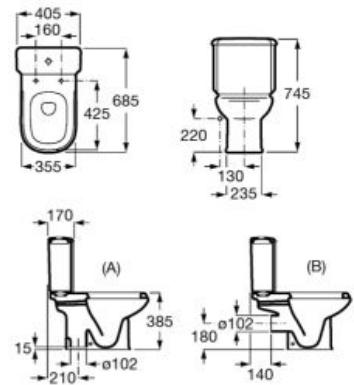

Supralit® seat and cover for toilet with easy removable hinges.

**A801327004**

Straight sleeve.

**AV0007800R**

Finishes:

00

COMPATIBLE WITH MULTICLEAN  
Δ6/3L

Ceramic bidet. Includes fixing kit. Faucet not included.