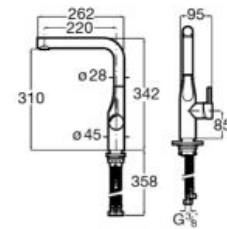

Roma 50

Stainless steel single bowl kitchen sink with 3½" valve.

A870P10500

Pack stainless steel single bowl kitchen sink Roma 50 (ref. A870P10500) + Glera L faucet (ref. A5A834DC00).

A870PD050G