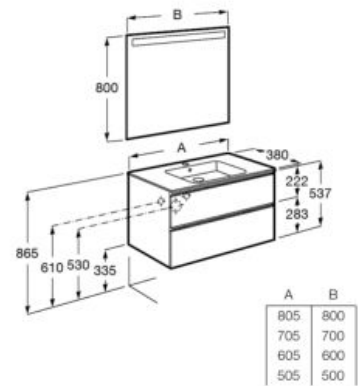

Bathroom Collections / The Gap

Unik - Compact base unit with two drawers and slim basin. Legs and faucet not included.

A851497...	800 mm
A851496...	700 mm
A851495...	600 mm
A851494...	500 mm

Pack - Compact base unit with two drawers, slim basin and Eidos LED mirror. Legs and faucet not included.

A851528...	800 mm
A851527...	700 mm
A851526...	600 mm
A851525...	500 mm

Optional:

Set of two legs.

Finishes:

COMPACT

SOFT CLOSE

LED