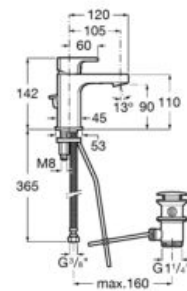

Basin mixer with pop-up waste and flexible supply hoses. Cold Start. S-Size.

A5A3A01C00

Finishes:

C0

Δ5L

Basin mixer with smooth body, flexible supply hoses and click-clack waste. Cold Start. S-Size.

A5A3B01C00

Finishes:

C0

Δ5L

Basin mixer with pop-up waste and flexible supply hoses. Cold Start. M-Size.

A5A3D01C00

Finishes:

C0

Δ5L

Basin mixer with smooth body, flexible supply hoses and click-clack waste. Cold Start. M-Size.

A5A3C01C00

Finishes:

C0

Δ5L

Bidet mixer with pop-up waste and flexible supply hoses. Cold Start.

A5A6A01C00

Finishes:

C0

Δ5L