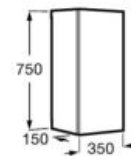

Furniture, Mirrors and Lighting / Column Units

Extra

Top unit with one door.

A857703... 750 mm

Finishes:

N

Furniture, Mirrors and Lighting / Furniture Accessories

Organising boxes

Organising box.

A816819409 90 x 90 mm

A816820409 100 x 208 mm

Furniture hooks

Set of 2 furniture hooks.

A816761001

Towel rail for base unit

Lateral towel rail for base unit.

A816760001 400 mm