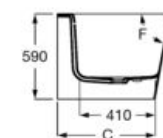

A	B	C	D	E	F
1800	800	512	1295	56°	71°
1700	750	500	1265	60°	73°

Raina

Asymmetric Stonex® corner bath. Double-ended bath with left-hand corner installation.

A248663..0 1800 x 800 mm

A248666..0 1700 x 750 mm

Finishes: