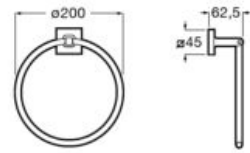

Accessories / Cubica

Towel ring.

A816824001

Finishes:

01