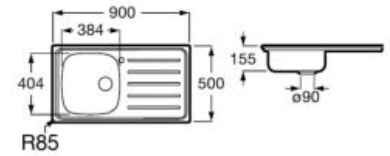

E-90 ED

Stainless steel single bowl kitchen sink and right drainer, with one prepunched tap hole and 3½" valve.

A870H30901