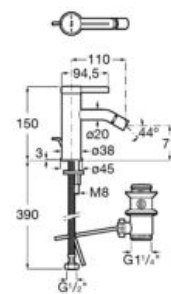

Faucets / Ona

Basin mixer with smooth body, click-clack waste and flexible supply hoses. XL-Size.

A5A349E..0

Finishes:

Δ5L

Basin mixer with deck-mounted lateral handle - 2 holes -, smooth body, click-clack waste and flexible supply hoses. L-Size.

A5A389E..0

Finishes:

Δ5L

Built-in basin mixer. Built-in body required A5E3501C00. Pop-up waste not included.

A5A359E..0

To be completed with:

Universal built-in body for the installation of built-in basin mixers.

A5E3501..0

Finishes:

Δ5L

Bidet mixer with pop-up waste and flexible supply hoses.

A5A609E..0

Finishes:

Δ5L