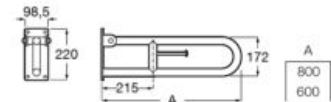

Access Comfort

Folding grab bar with roll holder in stainless steel for people with reduced mobility.

A816934001 800 mm
Polished stainless steel finish

A816934002 800 mm
Satin stainless steel finish

A816916009 800 mm
White finish

A816935001 600 mm
Polished stainless steel finish

A816935002 600 mm
Satin stainless steel finish

A816935009 600 mm
White finish