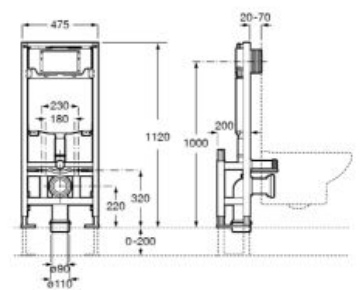

**A890077020**

$\text{\O}6/3\text{L}$

$\text{\O}4.5/3\text{L}$

$\text{\O}4/2\text{L}$

**Duplo WC One Smart**

Built-in structure with compact dual-flush cistern, inlet flexible pipe for Smart Toilets, corrugated pipe and installation accessories. Minimum depth of 107 mm, height 1,190 mm and elbow Ø90/Ø110. Axial distance of 180 and 230 mm. Recommended for the installation of wall-hung Inspira In-Wash®. Adjustable feet from 0-200 mm with braking system. Upper hydraulic connections. Metallic profile with a resistance capacity of 400 kg. To be completed with a compatible Roca operating plate (not included).