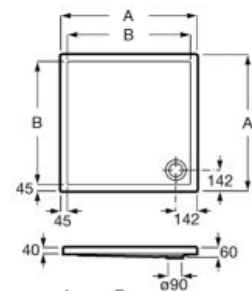

A	B
900	810
800	710