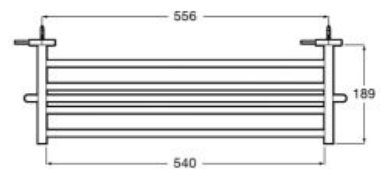

Towel rack with towel rail.

A817683C00

Finishes:

C0

N