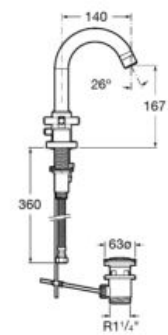

Twin-lever basin mixer with central swivel spout, pop-up waste and flexible supply hoses. L-Size

A5A4443C00

Finishes:

C0