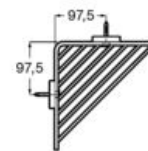

Grilled container.

A817695C00 210 mm

Finishes: