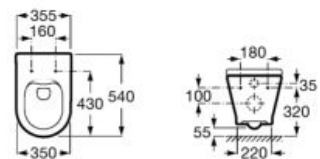

**A801D12001**

Supralit® seat and cover for toilet.

**A801D10001**

Slim soft-closing seat and cover for toilet with quick release.

**A801D12003**

Finishes:

 00

Compact ceramic wall-hung Roca Rimless® WC. A compatible Roca installation system is required for the installation of wall-hung WCs.