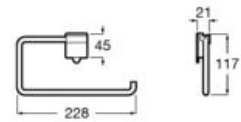

## Accessories / Rubik

Towel ring (can be installed with screws or adhesive).

**A8168470..**

Finishes:

01 24

Towel rack with towel rail.

**A8168480..**

Finishes: