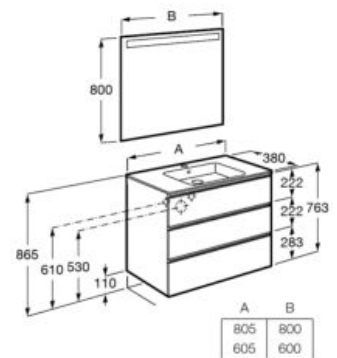

COMPACT

SOFT CLOSE

LED