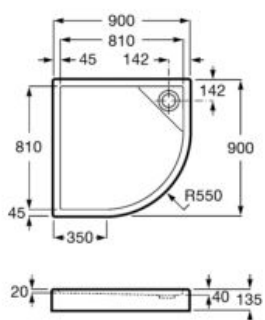

Shower Trays / Acrylic

Easy

Acrylic corner shower tray with anti-slip base and waste kit. Height 65 mm.

A276085000	900 x 900 mm
A276084000	800 x 800 mm
A276083000	750 x 750 mm

Finishes:

00

ACRYLIC

ANTI-SLIP

A	B	R
900	900	504
800	800	504
750	750	373

Granada

Rectangular acrylic shower tray with waste kit. Height 135 mm.

A276345000	1400 x 900 mm
A276342000	1200 x 900 mm
A276339000	1000 x 900 mm
A276266001	1400 x 800 mm
A276265000	1200 x 800 mm
A276264000	1000 x 800 mm

Finishes:

00

N

ACRYLIC

A	B	C	D
1400	900	1300	810
1200	900	1100	810
1000	900	900	810
1400	800	1300	710
1200	800	1100	710
1000	800	900	710

Granada Square

Acrylic shower tray with waste kit. Height 135 mm.

A276256000	900 x 900 mm
A276254000	800 x 800 mm

Finishes:

00

N

ACRYLIC

A	B
900	810
800	710

Granada Corner

Acrylic corner shower tray with waste kit. Height 135 mm.

A276260000	900 x 900 mm

Finishes:

00

N

ACRYLIC