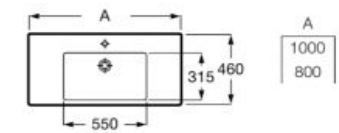

Ceramic wall-hung basin. Faucet not included.

A3270MA000 1000 mm

A3270M0000 800 mm

Finishes:

00