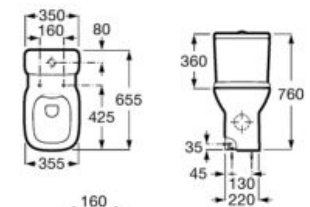

COMPATIBLE WITH MULTICLEAN

Ø4.5/3L