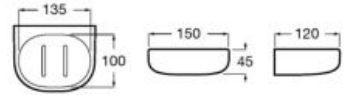

Wall-mounted soap dish.

A3870Z4000

Finishes:

00