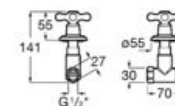

Built-in valve.

A5A154BC00

Finishes:

C0