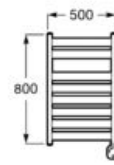

Accessories / Hotels

Heated towel rail. 300W.

A815502000
White

A815502001
Chrome

Finishes: