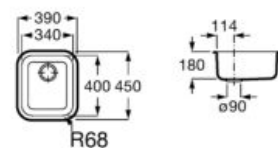

Porto 35

Stainless steel single bowl kitchen sink with 3½" valve and waste.

A870R10330