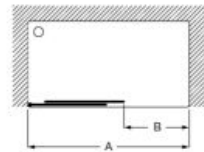

Ura L2-E

Front shower enclosure with 1 sliding door + 1 fixed panel. To install between walls. Compensating profile 25 mm. Height 1950 mm.

	Width (A)	Installation dimensions Min-Max (A)	Opening (B)
AM16210012M	1000	960 - 1010	370
AM16211012M	1100	1060 - 1110	420
AM16212012M	1200	1160 - 1210	470
AM16213012M	1300	1260 - 1310	520
AM16214012M	1400	1360 - 1410	570
AM16215012M	1500	1460 - 1510	620
AM16216012M	1600	1560 - 1610	670

Finishes:

Ura L4-E

Front shower enclosure with 2 sliding doors + 2 fixed panels. To install between walls. Compensating profile 25 mm. Height 1950 mm.

	Width (A)	Installation dimensions Min-Max (A)	Opening (B)
AM16316012M	1600	1560 - 1610	610
AM16317012M	1700	1660 - 1710	660
AM16318012M	1800	1760 - 1810	710
AM16319012M	1900	1860 - 1910	710
AM16320012M	2000	1960 - 2010	710

Finishes: