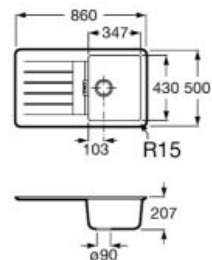

Oslo 85

Quarzex® single bowl kitchen sink with drainer, colander, two prepunched tap holes, 3½" valves and trap.

A880120..0

Finishes:

02 11 94