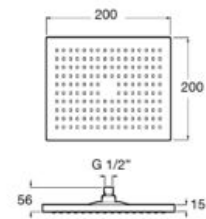

Shower Solutions / Shower Heads

Rainsense

ABS shower head for ceiling or wall installation. Support kit / arm not included.

A5B2350C00 200 x 200 mm

Finishes:

C0

ABS

Rainsense

Metallic shower head for ceiling or wall installation. Support kit / arm not included.

A5B2950C00 ø 200 mm

Finishes:

C0

METAL

Rainsense

ABS shower head for ceiling or wall installation. Support kit / arm not included.

A5B2150C00 ø 200 mm

Finishes:

C0

ABS

Rainsense

Classic ABS shower head for ceiling or wall installation. Support kit / arm not included.

A5B3350C00 ø 200 mm

Finishes:

C0

ABS

Stella

Adjustable shower head for wall installation with 3 functions: Rain, Soft, and Pulse. Support kit / arm not included.

A5BF103C00 ø 100 mm

Finishes:

C0

Stella

Adjustable shower head for wall installation with 1 function: Rain. Support kit / arm not included.

A5BH103C00 ø 100 mm

Finishes:

C0