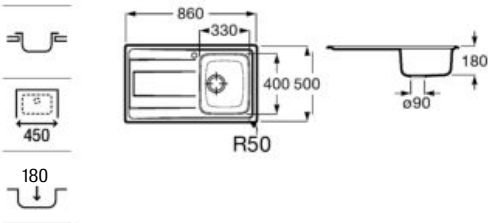

Budapest 86 EI

Stainless steel single bowl kitchen sink and left drainer with one prepunched tap hole and 3½" valve.

A870N40860