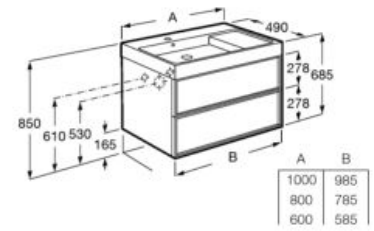

Bathroom Collections / Inspira

Unik - Base unit with two drawers and Fineceramic® basin. Faucet not included.

- A851992... 1000 mm
- A851991... 800 mm
- A851990... 600 mm

Finishes:

N