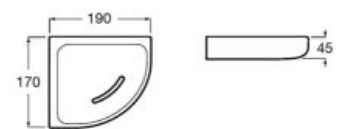

Container.

A3870Z3000 190 mm

Finishes:

00