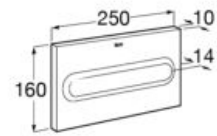

PL1 Single

Single flush operating plate for concealed cistern for Roca One installation systems. No tools required for installation.

A890195100

Finishes:

00