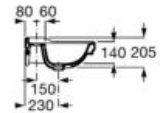

Ceramic wall-hung basin with one tap hole.
Faucet not included.

A3270A1..0 650 mm

Ceramic wall-hung basin with three tap holes.
Faucet not included.

A3270A1..3 650 mm

Optional:

Ceramic full pedestal for basin. Fixing kit not included.

A3370A0..0

Finishes: