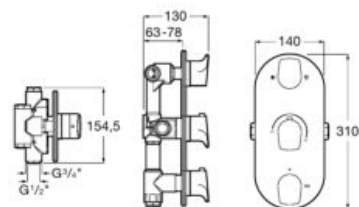

Built-in bath-shower mixer (3 ways).

A5A2190C00

Finishes: