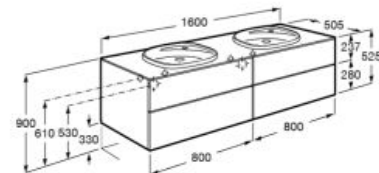

Finishes:

806 402

Base unit with four drawers for two in countertop 585 / 450 mm basins.

**A851419...** 1600 mm  
For 585 mm basin

**A851418...** 1600 mm  
For 450 mm basin

Finishes:

806 402

Base unit with two drawers and one door for in countertop 585 / 450 mm basin on the right.