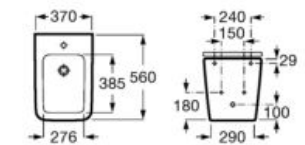

Back to wall ceramic bidet. Includes fixing kit. Faucet not included.

A357537..0

Soft-closing Supralit® bidet lid.

A806532..B

Finishes: