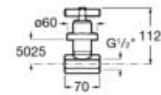

Built-in valve. 1/2" F index (cold).

A5A1543C00

Built-in valve. 1/2" C index (warm).

A5A1843C00

Finishes:

C0