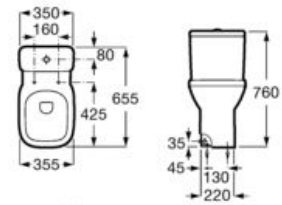

COMPATIBLE WITH MULTICLEAN

Ø4.5/3L