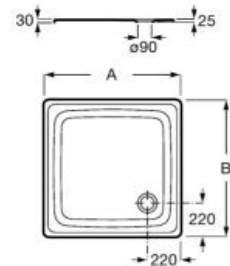

STEEL

3.5 mm

EXTRASLIM

5 mm

A	B
900	900
800	800

Blues Plus

Superslim steel shower tray with anti-slip base and waste kit.

A2B1961000 900 x 900 x 25 mm

A2B1861000 800 x 800 x 25 mm

Finishes:

00