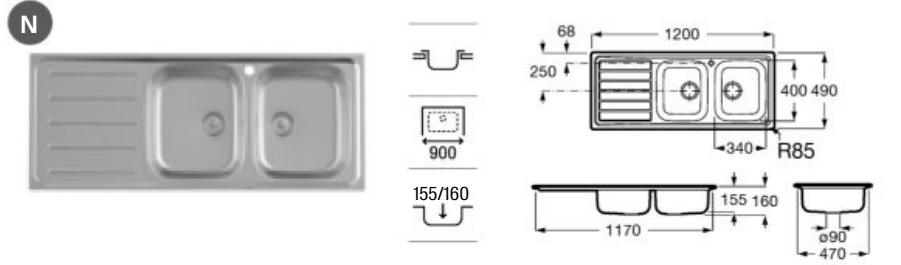

Victoria 120 EI

Stainless steel double bowl kitchen sink and left drainer with 3½" valve.

A874121A01