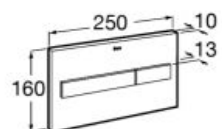

PL7 Dual

Dual flush operating plate for Roca One installation systems. Matt finish. No tools required for installation.

A8901882..

Finishes:

07 06