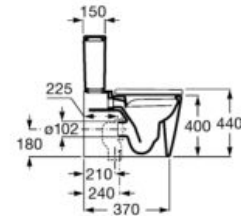

Back to wall ceramic close-coupled Roca Rimless® WC with dual outlet. Includes elbow and fixing kit.

A342536..0

Dual flush 4.5/3L WC cistern with bottom inlet. Includes fixing kit, inlet mechanism and flush mechanism.

A341520..0

Soft-closing Supralit® seat and cover for toilet with quick release.

A801532..B

Finishes: