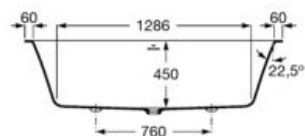

A248631..0 1700 x 700

Finishes:

00 OK

N

STONEX®

Ona bath