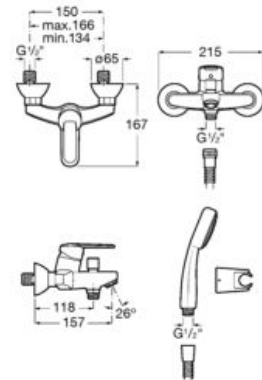

Faucets / Victoria*

Wall-mounted bath-shower mixer with automatic diverter, hand-shower, 1.70 m flexible shower hose and fixed hand-shower wall bracket.

A5A0125C02

Wall-mounted bath-shower mixer with automatic diverter.

A5A0225C00

Finishes:

C0

Wall-mounted bath-shower mixer with hand-shower, 1.50 m flexible shower hose and hand-shower wall bracket.

A5A2025C02

Wall-mounted shower mixer.

A5A2125C00

Finishes:

C0