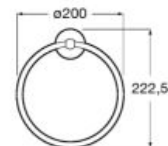

Towel ring.
A816813001

Finishes:
01