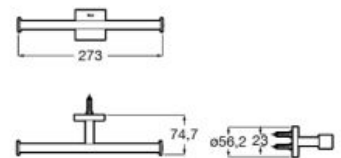

Double toilet roll holder.

A817616..0

Finishes: