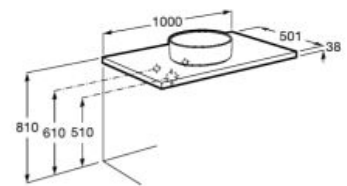

Countertop for over countertop basins.
Includes brackets for fixing to the wall.

A857320... 1000 mm

Finishes:

806 402