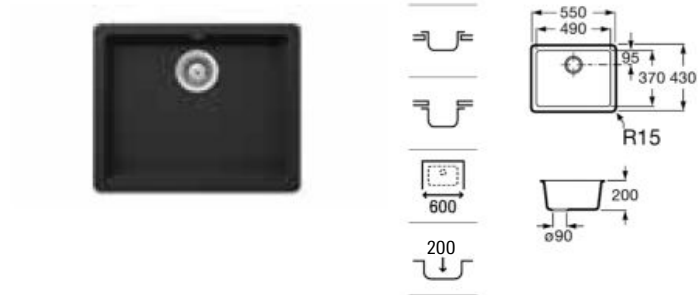

Riga 50

Quarzex® single bowl kitchen sink with 3½" valve and trap.

A880150..0

Finishes:

02 11 94