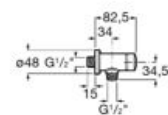

Avant

Exposed, angle shut-off cock for urinal.

A5A9279C00

External urinal pipe.

A5A9317C00

Finishes:

C0