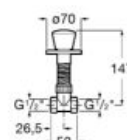

Round built-in valve

Built-in valve.

A525168500 1/2" - 1/2"

Finishes:

00