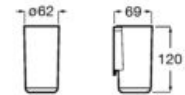

Wall-mounted tumbler (can be installed with screws or adhesive).

A817738..0

Finishes:

N