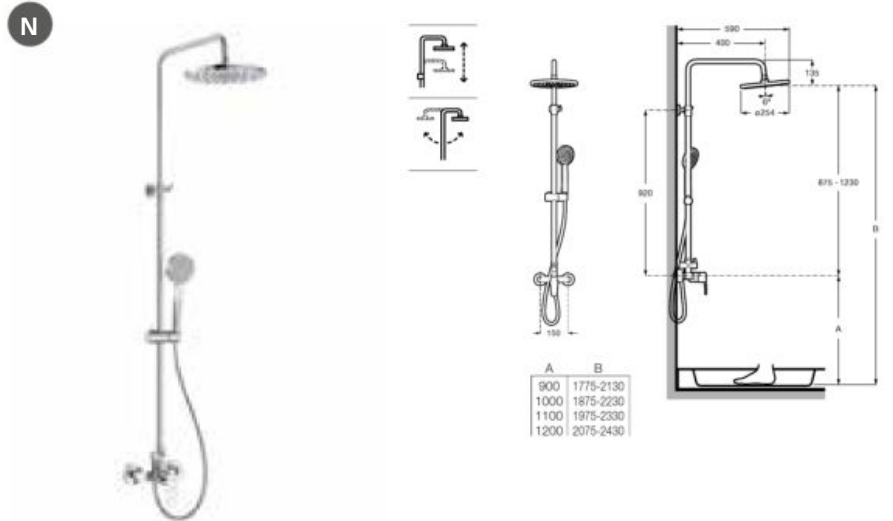

Victoria-M Plus

Single-lever shower column adjustable in height, ø 254 mm shower head, ø 100 mm hand-shower (one function) and 1.5 m metal hose.

A5A9A4FC00

Finishes:

C0