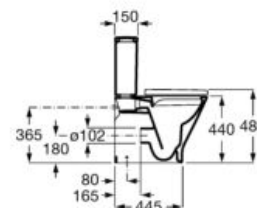

Comfort height back to wall ceramic close-coupled Roca Rimless® WC with dual outlet.

A3420NJ000

Dual flush 4.5/3L WC cistern with bottom inlet. Includes fixing kit, inlet mechanism and flush mechanism.

A3410N0000

Dual flush 4.5/3L WC cistern with side inlet. Includes fixing kit, inlet mechanism and flush mechanism.

A3410N1000

Soft-closing Supralit® seat and cover for compact WC.

A801D22001

Finishes:

00

Supralit® seat and cover for compact WC.

A801D20001

Slim soft-closing seat and cover for compact toilet with quick release.

A801D22003