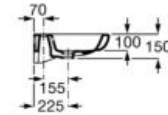

Ceramic wall-hung basin. Faucet not included.

A32724B000 1000 mm

A32724D000 850 mm

A327240000 700 mm

Optional:

Ceramic full pedestal for basin.

A335240000

Towel rail.

A816291001

Finishes:

00

A	B
1000	500
850	460
700	400

Ceramic wall-hung basin. Faucet not included.

A325244000 500 mm

Optional:

Ceramic full pedestal for basin.

A335240000

Finishes:

00