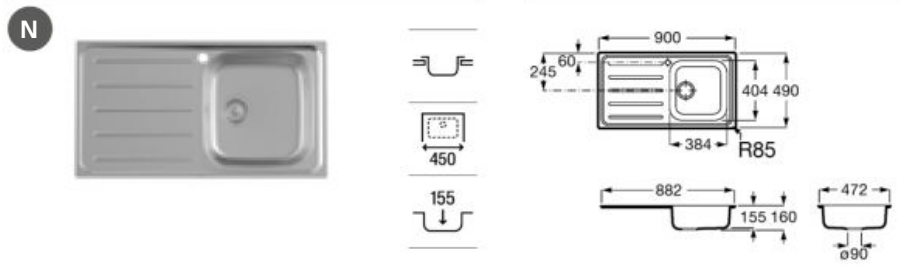

Victoria 90 EI

Stainless steel single bowl kitchen sink and left drainer with 3½" valve.

A874901A01