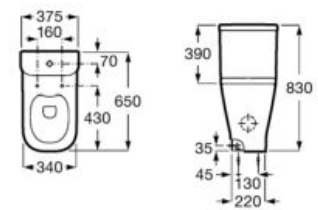

The Gap Square

Comfort height back to wall ceramic close-coupled Roca Rimless® WC with dual outlet.

A3421AC000

Dual flush 4.5/3L WC cistern with side inlet. Includes fixing kit, inlet mechanism and flush mechanism.

A341471000

Dual flush 4.5/3L WC cistern with bottom inlet. Includes fixing kit, inlet mechanism and flush mechanism.

A341470000

Soft-closing seat and cover for toilet.

A801472006

Seat and cover for toilet.

A801470002

Soft-closing Supralit® seat and cover for toilet. Quick removal.

A80147200B

Supralit® seat and cover for toilet.

A80147000B

Finishes:

00