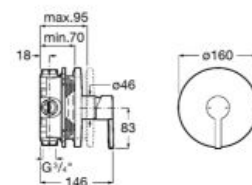

Built-in bath or shower mixer (1 way). RocaBox required A525869403.

A5A2B96..0

To be completed with:

Universal RocaBox.

A525869403

Finishes: