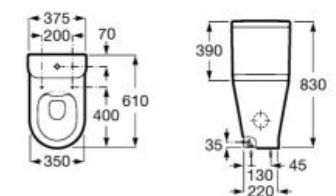

Comfort height back to wall ceramic close-coupled Roca Rimless® WC with dual outlet.

A3420NJ000

Dual flush 4.5/3L WC cistern with bottom inlet. Includes fixing kit, inlet mechanism and flush mechanism.

A3410N0000

Dual flush 4.5/3L WC cistern with side inlet. Includes fixing kit, inlet mechanism and flush mechanism.

A3410N1000

Soft-closing Supralit® seat and cover for compact WC.

A801D22001

Finishes:

00

Supralit® seat and cover for compact WC.

A801D20001

Slim soft-closing seat and cover for compact toilet with quick release.

A801D22003