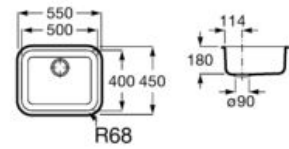

Kitchen Sinks / Stainless Steel

Porto 50

Stainless steel single bowl kitchen sink with 3½" valve and waste.

A870R10500