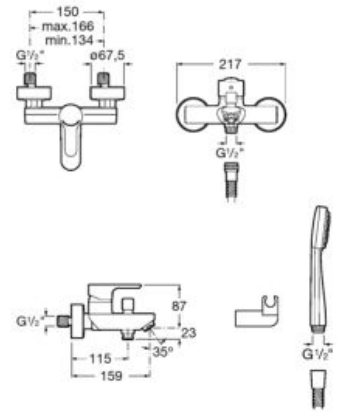

Wall-mounted bath-shower mixer with automatic diverter with retention, hand-shower, 1.70 m metal flexible shower hose and swivel hand-shower wall bracket.

A5A0109C02

Finishes:

C0