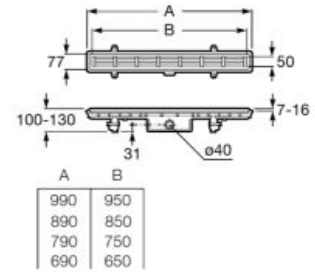

Plate X1

Plain drainage plate adaptable to In-Drain Channel.

A276095000	950 x 50 mm
A276155000	850 x 50 mm
A276094000	750 x 50 mm
A276093000	650 x 50 mm