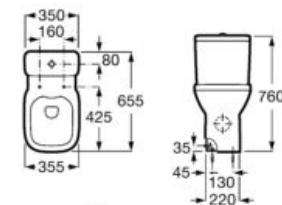

COMPATIBLE WITH MULTICLEAN

Ø4.5/3L