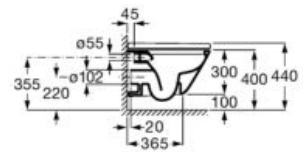

Bathroom Collections / The Gap Square

Ceramic wall-hung Roca Rimless® WC and hidden fixations. Includes fixing kit. A compatible Roca installation system is required for the installation of wall-hung WCs.

A34647L000

Ceramic wall-hung Roca Rimless® WC. Includes fixing kit. A compatible Roca installation system is required for the installation of wall-hung WCs.

A34647F000

Soft-closing seat and cover for toilet.

A801472006

Seat and cover for toilet.

A801470002

Soft-closing Supralit® seat and cover for toilet with quick release.

A80147200B

Supralit® seat and cover for toilet.

A80147000B

Slim soft-closing seat and cover for toilet with quick release.

A801472003

Finishes:

☐ 00