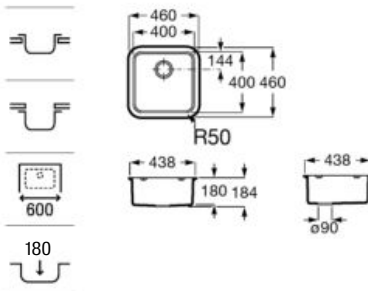

Berlin 40

Stainless steel single bowl kitchen sink with 3½" valve and waste.

A871401B00