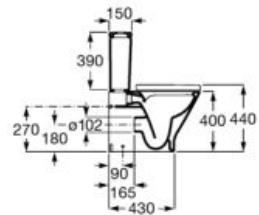

Compact back to wall ceramic close-coupled Roca Rimless® WC with dual outlet.

A34273A000

Dual flush 4.5/3L WC cistern with side inlet. Includes fixing kit, inlet mechanism and flush mechanism.

A341471000

Dual flush 4.5/3L WC cistern with bottom inlet. Includes fixing kit, inlet mechanism and flush mechanism.

A341470000

Soft-closing seat and cover for compact toilet.

A801732002

Seat and cover for compact toilet.

A801730002

Finishes:

☐ 00

Compact back to wall ceramic close-coupled Roca Rimless® WC with dual outlet.

A34273700H

Dual flush 4/2L WC cistern with bottom inlet. Includes fixing kit, inlet mechanism and flush mechanism.

A341730000

Dual flush 4/2L WC cistern with side inlet. Includes fixing kit, inlet mechanism and flush mechanism.

A341731000

Soft-closing seat and cover for compact toilet.

A801732002

Seat and cover for compact toilet.

A801730002

Finishes:

☐ 00

N

Soft-closing Supralit® seat and cover for compact toilet with quick release.

A80173200B

Supralit® seat and cover for compact toilet.

A80173000B

Slim soft-closing seat and cover for compact toilet with quick release.

A801732001