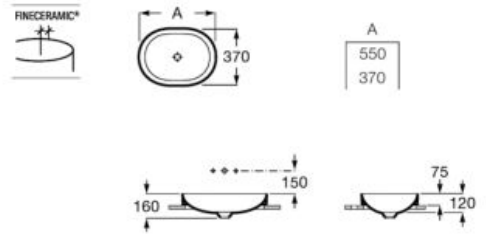

Round Fineceramic® in countertop basin.
Includes drain with open ceramic fixed plug.
Faucet not included.

- **A327527..0** 550 mm
- **A32752R..0** 370 mm

Finishes: