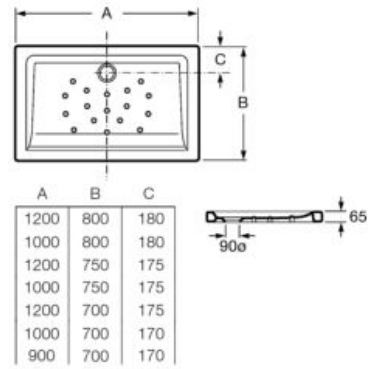

Malta

Ceramic shower tray.

A373516000	1200 x 800 x 65 mm
A373517000	1000 x 800 x 65 mm
A373505000	1200 x 750 x 65 mm
A373506000	1000 x 750 x 65 mm
A37450C000	1200 x 700 x 65 mm
A37450D000	1000 x 700 x 65 mm
A37450E000	900 x 700 x 65 mm

Finishes:

00

CERAMICS

Malta

Corner ceramic shower tray.

A37450A000	1000 x 1000 x 65 mm
A37450B000	900 x 900 x 65 mm

Finishes:

00

CERAMICS

Italia

Rectangular ceramic shower tray.

A3740HP000	1200 x 800 x 80 mm
A3740HS000	1000 x 800 x 80 mm
A3740HG000	1400 x 700 x 80 mm
A3740HR000	1200 x 700 x 80 mm
A3740HT000	1000 x 700 x 80 mm
A3740HU000	900 x 720 x 80 mm

Finishes:

00

CERAMICS

Italia

Square ceramic shower tray.

A3740HH000	900 x 900 x 80 mm
A3740HJ000	800 x 800 x 80 mm
A3740HK000	700 x 700 x 80 mm

Finishes:

00

CERAMICS