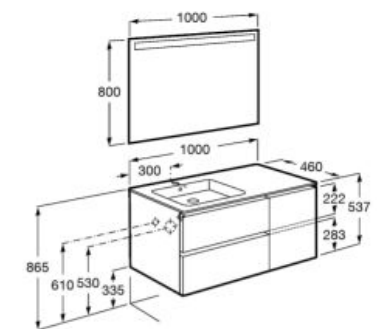

Unik - Asymmetric base unit with two drawers, one door and slim basin. Legs and faucet not included.

A851997... 1000 mm
Right hand basin

A851996... 1000 mm
Left hand basin

Pack - Asymmetric base unit with two drawers, one door, slim basin and Eidos LED mirror. Legs and faucet not included.

A851999... 1000 mm
Right hand basin

A851998... 1000 mm
Left hand basin

Optional:

Set of two legs.

Finishes:

806 509 547 548 434 517 402