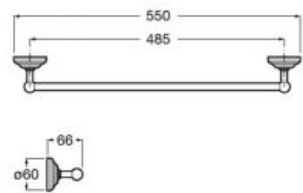

Finishes:  
00

Wall-mounted tumbler.  
A817007001

Finishes:  
00

Towel rail.  
A817003001 550 mm

Finishes:  
00

Towel ring.  
A817002001

Finishes:  
00