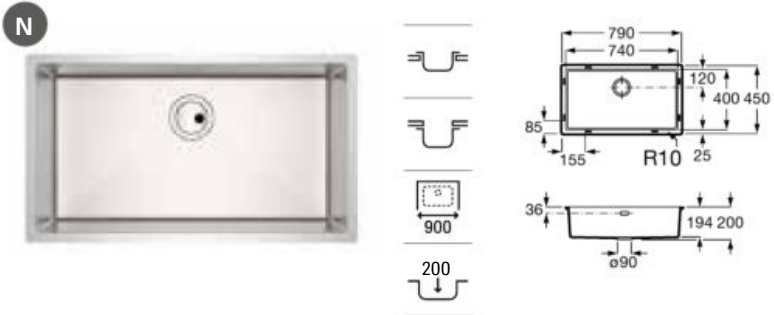

Praga 74

Stainless steel single bowl kitchen sink with 3½" valve and waste.

A871741D01