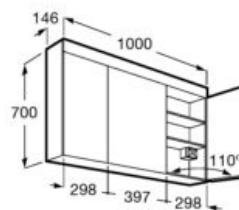

### Eidos

Mirror cabinet with LED light and power socket. Doors with mirrors on both sides.

A857380472 1000 mm

LED

SOFT CLOSE