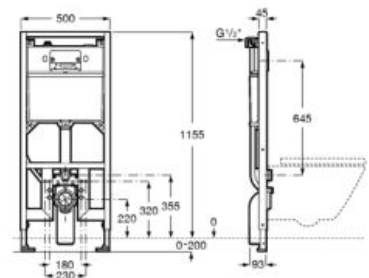

Ø6/3L
Ø4.5/3L
Ø4/2L