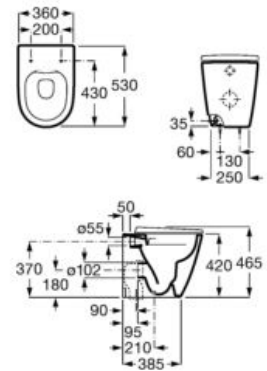

Bathroom Collections / Ona

Back to wall ceramic single floorstanding Roca Rimless® WC with dual outlet. Includes fixing kit.

A347687.0

Soft-closing Supralit® seat and cover for toilet with quick release. The seat and cover is not available in Supraglaze® finish.

A801E12..1

Supralit® seat and cover for toilet. The seat and cover is not available in Supraglaze® finish.

A801E10..1

Soft-closing seat and cover for toilet with quick release. The seat and cover is not available in Supraglaze® finish.

A801E12..2

Seat and cover for toilet. The seat and cover is not available in Supraglaze® finish.

A801E10..2

Finishes:

☐ 00 ☐ 62 ☐ S0

N

ROCA RIMLESS®

EXTRA HEIGHT

COMPATIBLE WITH MULTICLEAN

Ceramic close-coupled Roca Rimless® WC with dual outlet. Includes elbow and fixing kit.

A342687.0

Dual flush 4.5/3L WC cistern with side inlet. Fixing kit, inlet mechanism and flush mechanism included.

A341680.0

Dual flush 4.5/3L WC cistern with bottom inlet. Includes fixing kit, inlet mechanism and flush mechanism.

A341681.0

Soft-closing Supralit® seat and cover for toilet with quick release. The seat and cover is not available in Supraglaze® finish.

A801E12..1

Supralit® seat and cover for toilet. The seat and cover is not available in Supraglaze® finish.

A801E10..1

Finishes:

☐ 00 ☐ 62 ☐ S0

N

ROCA RIMLESS®

Ø4.5/3L

EXTRA HEIGHT

COMPATIBLE WITH MULTICLEAN

Soft-closing seat and cover for toilet with quick release. The seat and cover is not available in Supraglaze® finish.

A801E12..2

Seat and cover for toilet. The seat and cover is not available in Supraglaze® finish.

A801E10..2