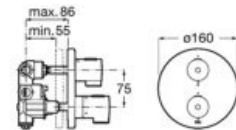

T-500

Built-in thermostatic bath-shower mixer with automatic diverter (2 ways). Includes the built-in subset and the trim plate. Complete set.

A5A2K18..0

Finishes:

N