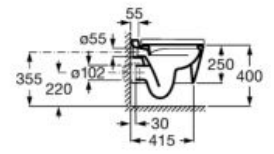

Compact ceramic wall-hung Roca Rimless® WC. Includes fixing kit. A compatible Roca installation system is required for the installation of wall-hung WCs.

A346528..0

Soft-closing Supralit® seat and cover for compact toilet with quick release.

A80152C..B

Finishes: