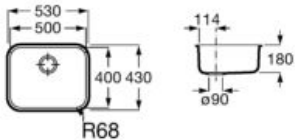

Lisboa 50

Stainless steel single bowl kitchen sink with 3/2" valve.

A870M10500