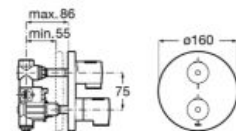

T-500

Built-in thermostatic bath-shower mixer. Includes the built-in subset and the trim plate. Complete set.

A5A2M18C00

Finishes:

N