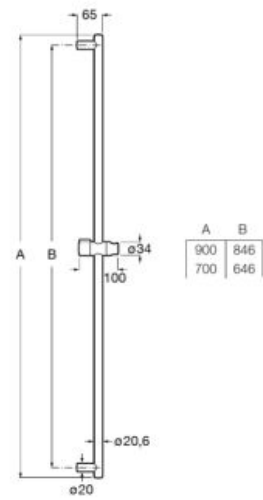

Shower Solutions / Bars

Minimal

Shower slide bar with adjustable hand-shower bracket.

A5B0605C00 900 mm

A5B0505C00 700 mm

Finishes:

C0