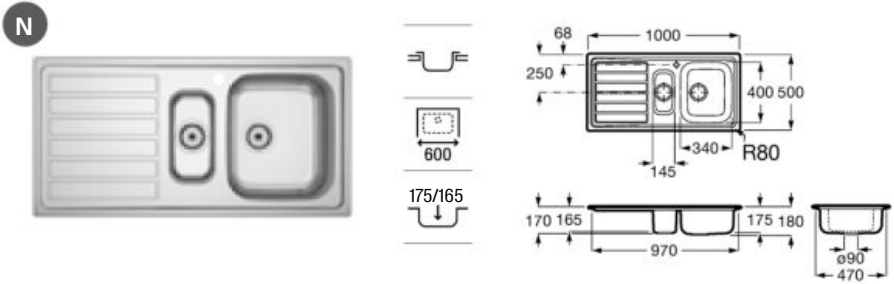

Glasgow 100EI 2C

Stainless steel double bowl kitchen sink and left drainer with 3/2" valve.

A87S101C01