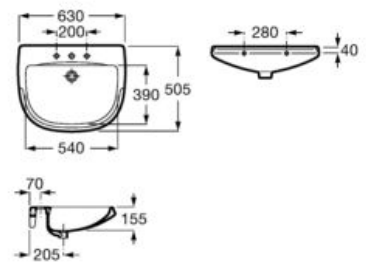

Ceramic wall-hung basin. Faucet not included.

A320322001 630 mm

Optional:

Ceramic full pedestal for basin.

A331325001

Finishes:

00