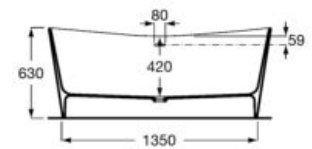

Maui Square

Rectangular Stonex® freestanding bath. Including click-clack drain and trap.

A248502..0 1550 x 700 mm

Finishes: