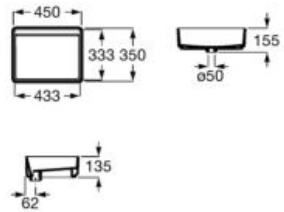

Ceramic over countertop basin. Faucet not included.

A327691..0 450 mm

Finishes:

N