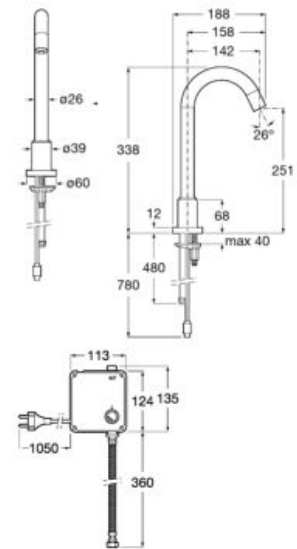

Ø5.7L

PRE-MIXED WATER