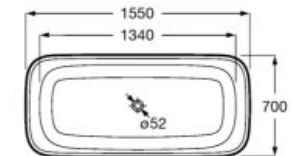

Maui Square

Rectangular Stonex® freestanding bath. Including click-clack drain and trap.

A248502..0 1550 x 700 mm

Finishes: