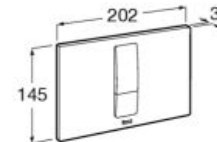

PS4 Dual

Dual flush operating plate for Roca S installations systems. Stainless Steel. No tools required for installation.

A890221304

Finishes:

N