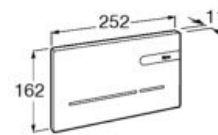

EP-2 Dual Electronic

Electronic glass finished operating plate for Roca One installation systems with automatic (Autoflush by presence sensor) or touchless dual flush and adjustable light in multiple colour choice. Application for private or semi-public spaces.

A890104009