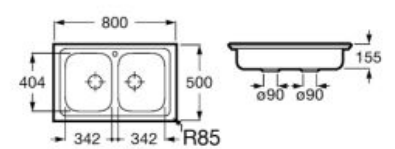

E-80 2C

Stainless steel double bowl kitchen sink with 3½" valve.

A870420803