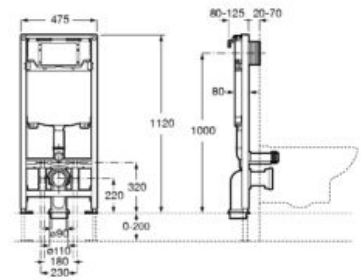

$\text{\O}6/3\text{L}$

$\text{\O}4.5/3\text{L}$

$\text{\O}4/2\text{L}$