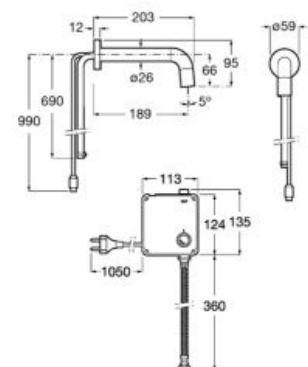

Loft-E

Built-in electronic basin faucet (pre-mixed water) with sensor integrated in the spout (DC). Powered by 4 alkaline batteries 1.5V LR6 (AA).

A5A3543C00

Built-in electronic basin faucet (pre-mixed water) with sensor integrated in the spout (AC). Mains operated at 230V. Includes power source.

A5A3643C00

Finishes:

C0

Ø5.7L

PRE-MIXED WATER