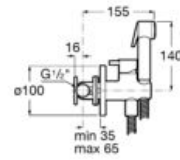

Be Fresh

Shower kit mixer (1 way) with hand-shower, integrated bracket - water inlet with auto-stop and metal flexible hose.

A5B9461C00

Finishes: