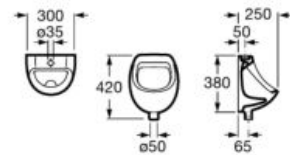

**A35T45L000**

Finishes:

00

**Mini**

Ceramic urinal with top inlet. Includes power plug.

**A353145000**

Finishes:

00