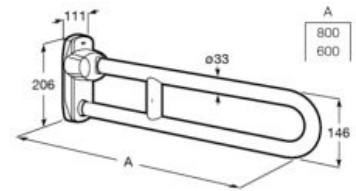

Access Pro

Straight grab bar for people with reduced mobility in white antibacterial vinyl. Includes fixing kit.

- **A816980009** 900 mm
- **A816979009** 700 mm
- **A816978009** 600 mm
- **A816977009** 400 mm
- **A816976009** 300 mm

Straight grab bar for people with reduced mobility in white vinyl. Includes fixing kit.

- **A816955009** 900 mm
- **A816954009** 700 mm
- **A816953009** 600 mm
- **A816952009** 400 mm
- **A816951009** 300 mm

VINYL

A	B
980	900
780	700
680	600
480	400
380	300

Access Pro

Folding grab bar for people with reduced mobility in white antibacterial vinyl. Fixings included.

- **A816986009** 800 mm
- **A816985009** 600 mm

Folding grab bar for people with reduced mobility in white vinyl. Fixings included.

- **A816961009** 800 mm
- **A816960009** 600 mm

VINYL

Access Pro

Antibacterial insertable roll holder.

- **A816911009**

Access Pro

135° angled grab bar for people with reduced mobility in white antibacterial vinyl. Includes fixing kit.

- **A816982009**

135° angled grab bar for people with reduced mobility in white vinyl. Includes fixing kit.

- **A816957009**

VINYL