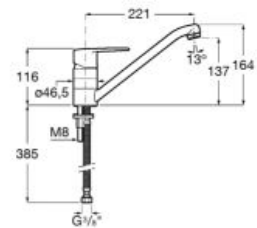

Kitchen Faucets

Victoria Plus

Single-lever kitchen sink mixer. With swivel spout and flexible supply hoses.

A5A8E4FC00

Finishes:

C0

N

Ø11L

Victoria Plus

Single-lever kitchen sink mixer. With swivel spout and flexible supply hoses.

A5A894FC00

Finishes:

C0

N

Ø11L

Victoria Plus

Single-lever kitchen sink mixer. With swivel spout and flexible supply hoses.

A5A864FC00

Finishes:

C0

N

Ø10L

Victoria Plus

Kitchen mixer with swivel spout and aerator.

A5A764FC00

Finishes:

C0

N

Ø8L