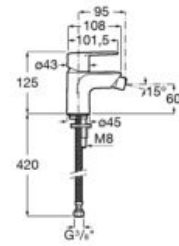

Single-lever bidet mixer with smooth body and flexible supply hoses.

A5A624FC00

Finishes:

C0

N

Ø8L

Wall-mounted bath-shower mixer with automatic diverter, Natura hand-shower, 1.70 m flexible shower hose and fixed hand-shower wall bracket.

A5A014FC00

Finishes:

C0

N

Wall-mounted shower mixer with Natura hand-shower, 1.50 m flexible shower hose and hand-shower wall bracket.

A5A204FC00

Finishes:

C0

N

Wall-mounted bath-shower mixer with automatic diverter with retention.

A5A024FC00

Finishes:

C0

N

Wall-mounted shower mixer.

A5A214FC00

Finishes:

C0

N