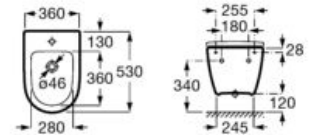

Ceramic wall-hung bidet. Includes fixing kit. Faucet not included. A compatible Roca installation system is required for the installation of wall-hung bidets.

A357685..0

Soft-closing Supralit® bidet lid. The cover is not available in Supraglaze® finish.

A806E12..1*

Supralit® bidet lid. The cover is not available in Supraglaze® finish.

A806E10..1*

Finishes:

00 62 S0