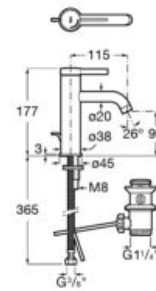

Basin mixer with pop-up waste and flexible supply hoses. Cold Start. S-Size.

A5A309E..0

Finishes:

N

Δ5L

Basin mixer with smooth body, click-clack waste and flexible supply hoses. Cold Start. S-Size.

A5A3A9E..0

Finishes:

N

Δ5L

Basin mixer with click-clack waste and flexible supply hoses. Cold Start. M-Size.

A5A3C9E..0

Finishes:

N

Δ5L

Basin mixer with lateral handle, smooth body, click-clack waste and flexible supply hoses. Cold Start. L-Size.

A5A4A9E..0

Finishes:

N

Δ5L