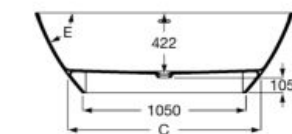

Ariane

Oval Stonex® freestanding bath. Including click-clack drain and trap.

A248669.0 1800 x 800 mm

A248670.0 1700 x 750 mm

A248470.0 1650 x 750 mm

Finishes:

00 0P 0X 0B 0C 0K