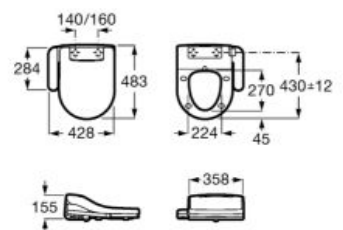

## Advance Round

Seat with washing and drying functions.  
Needs conventional water and power supply.

A804001001

Finishes:

00