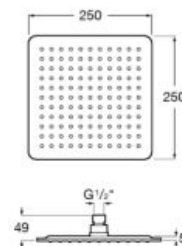

STAINLESS
STEEL