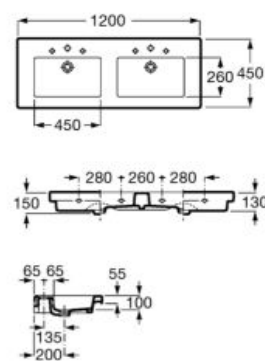

Furniture, Mirrors and Lighting / Prisma

Column unit with height adjustable shelves.
Reversible.

A856887... 1200 mm

Finishes:

806 321 322 153

Ceramic wall-hung basin. Faucet not included.

A327540000 1200 mm

Optional:

Right towel rail.

A816758001 425 mm
Towel rack on the right

A816759001 425 mm
Towel rack on the left

Finishes:

00

Asymmetric ceramic wall-hung basin. Faucet not included.

A327541000 1100 mm
Right hand basin

A327542000 1100 mm
Left hand basin

A327543000 900 mm
Right hand basin

A327544000 900 mm
Left hand basin

Optional:

Towel rail.

A816758001 425 mm
Towel rack on the right

A816759001 425 mm
Towel rack on the left

Finishes:

00