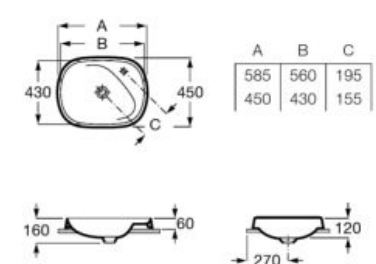

Bathroom Collections / Beyond

Fineceramic® Totem basin. Universal drain and ceramic plug Ø 72 mm included. Faucet not included.

A3270B0..0 500 mm

Finishes:

Fineceramic® wall-hung totem basin. Universal drain and ceramic plug Ø 72 mm included. Faucet not included.

A3270B1..0 460 mm

Finishes:

Fineceramic® over countertop basin. Universal drain and ceramic plug Ø 72 mm included. Faucet not included.

A3270B8..0 585 mm

A3270B9..0 455 mm

Finishes:

Fineceramic® in countertop basin. Universal drain and ceramic plug Ø 72 mm included. Faucet not included.

A3270B6..0 585 mm

A3270B7..0 450 mm

Finishes: