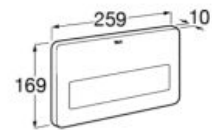

PL3 PRO Single

Vandal-proof stainless steel single flush operating plate for concealed cistern for Roca One Installation systems. No tools required for installation.

A890197104

Finishes:

04