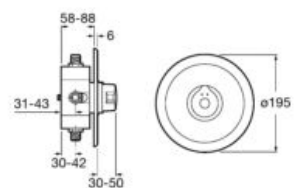

Avant

Self-closing deck-mounted basin mixer with push-button with integrated selector for temperature regulation.

A5A3279C00

Finishes:

C0

Ø3L

Avant

Self-closing basin faucet with push-button.

A5A4279C00

Finishes:

C0

Ø3L

ONE WATER

Avant

Self-closing deck-mounted basin mixer with push-button and lateral handle for temperature regulation.

A5A3179C00

Finishes:

C0

Ø3L

Avant

Self-closing wall-mounted basin faucet with push button and 150 mm long spout.

A5A7879C00

Finishes:

C0

Ø3L

ONE WATER

Avant

Self-closing wall-mounted basin faucet with push button and 190 mm long spout.

A5A7979C00

Finishes:

C0

Ø3L

ONE WATER

Avant

Self-closing built-in shower faucet with round wall plate. Push-button with temperature regulation integrated.

A5A2217C00

Finishes:

C0