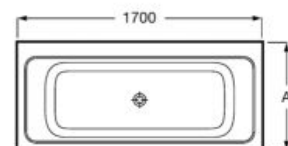

A248631..0 1700 x 700

Finishes:

00 OK

N

STONEX®

Ona bath