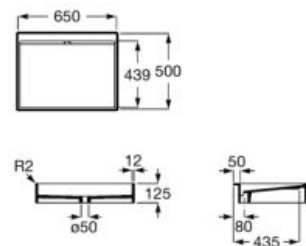

Dash

Stonex® wall-hung basin with 50 mm countertop, without tap hole. Faucet not included.

A2W8025000 650 mm

Finishes:

00