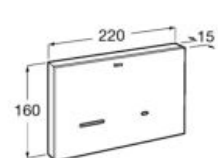

Finishes:

18

PL10 Dual operating plate, The Gap compact wall-hung WC, Hotels accessories.