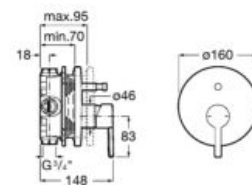

Built-in bath-shower mixer with automatic diverter (2 ways). RocaBox required A525869403.

A5A0B96..0

To be completed with:

Universal RocaBox.

A525869403

Finishes: