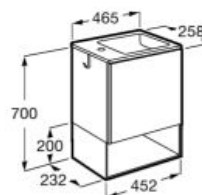

COMPACT

SOFT CLOSE