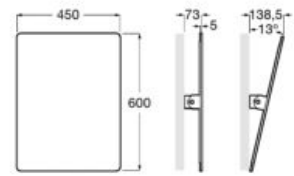

Access Pro

Tilting mirror for people with reduced mobility.

A816965009