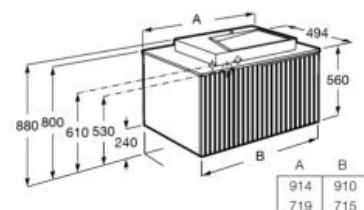

Unik - Base unit with one drawer, veined marble countertop and Geometric over countertop basin. Faucet not included.

A851953553 900 mm
Black

A851952553 700 mm
Black

A851953554 900 mm
White

A851952554 700 mm
White

N