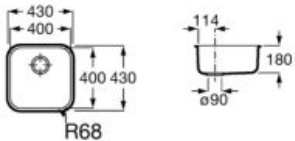

Lisboa 40

Stainless steel single bowl kitchen sink with 3/2" valve.

A870M10400