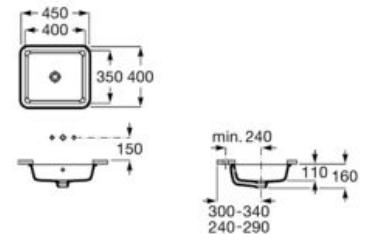

Ceramic under countertop basin. Faucet not included.

A3270YE000 400 mm

Finishes:

00