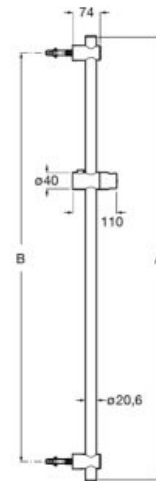

Stella

Height-adjustable shower slide bar with adjustable hand-shower bracket.

A5B0305C00 900 mm

A5B0205C00 700 mm

Optional:

Soap dish for shower bar. Transparent.

A5B5150TP0

Soap dish for shower bar.

A5B5150C00

Finishes: