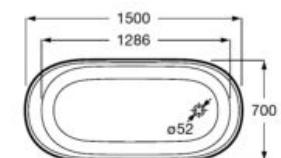

Maui Round

Oval Stonex® freestanding bath. Including click-clack drain and trap.

A248499..0 1500 x 700 mm

Finishes: