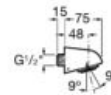

Shower Solutions / Shower Heads

Fit

Vandal-proof shower head.

A5B6661C00

Finishes:

C0