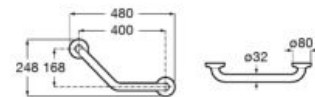

Access Pro

Straight grab bar for people with reduced mobility in white antibacterial vinyl. Includes fixing kit.

- **A816980009** 900 mm
- **A816979009** 700 mm
- **A816978009** 600 mm
- **A816977009** 400 mm
- **A816976009** 300 mm

Straight grab bar for people with reduced mobility in white vinyl. Includes fixing kit.

- **A816955009** 900 mm
- **A816954009** 700 mm
- **A816953009** 600 mm
- **A816952009** 400 mm
- **A816951009** 300 mm

VINYL

A	B
980	900
780	700
680	600
480	400
380	300

Access Pro

Folding grab bar for people with reduced mobility in white antibacterial vinyl. Fixings included.

- **A816986009** 800 mm
- **A816985009** 600 mm

Folding grab bar for people with reduced mobility in white vinyl. Fixings included.

- **A816961009** 800 mm
- **A816960009** 600 mm

VINYL

Access Pro

Antibacterial insertable roll holder.

- **A816911009**

Access Pro

135° angled grab bar for people with reduced mobility in white antibacterial vinyl. Includes fixing kit.

- **A816982009**

135° angled grab bar for people with reduced mobility in white vinyl. Includes fixing kit.

- **A816957009**

VINYL