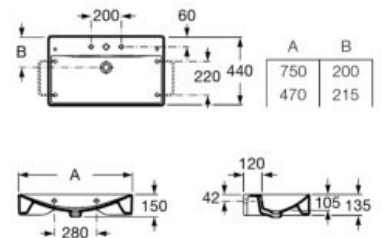

### Diverta

Ceramic wall-hung or over countertop basin.

A327110000 750 mm

A327111000 470 mm

Finishes:

00