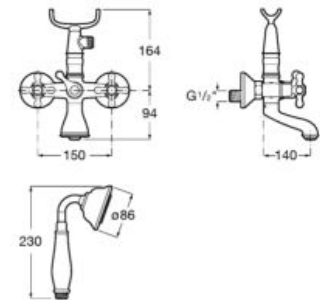

Wall-mounted twin-lever bath-shower mixer with manual diverter, hand-shower, 1.50 m flexible shower hose and swivel hand-shower wall bracket.

A5A014BC00

Finishes:

C0