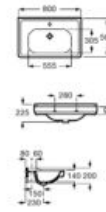

Bathroom Collections / Carmen

Ceramic wall-hung basin with one tap hole.
Faucet not included.

A3270A0..0 800 mm

Ceramic wall-hung basin with three tap holes.
Faucet not included.

A3270A0..3 800 mm

Optional:

Ceramic full pedestal for basin. Fixing kit not included.

A3370A0..0

Finishes: