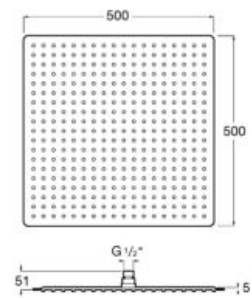

STAINLESS
STEEL