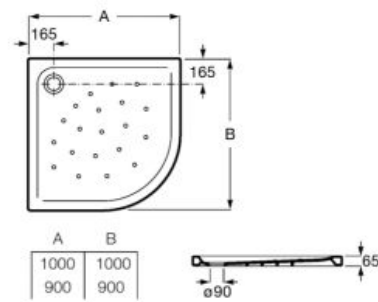

Malta

Corner ceramic shower tray.

A37450A000	1000 x 1000 x 65 mm
A37450B000	900 x 900 x 65 mm

Finishes:

00

CERAMICS