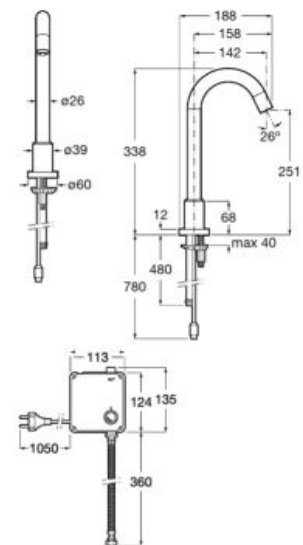

**A5A3943C00**

Finishes:

C0

Ø5.7L

ONE WATER