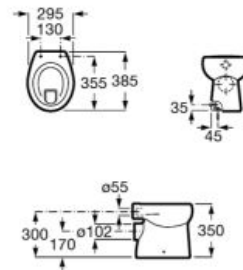

Happening

Back to wall single floorstanding bowl with dual outlet for children's WC. Includes fixing kit and connecting plug.

A347115000

Foam seat for children's WC with polyamide hinges.

A801116..4

Finishes:

Baby

Single floorstanding bowl with horizontal outlet for children's WC. Includes fixing kit.

A344PB7000

Seat for children's toilet.

A801PB6004

Finishes:

FLAT BOWL

Baby

Single floorstanding bowl with vertical outlet for children's WC. Includes fixing kit.

A344PB8000

Seat for children's toilet.

A801PB6004

Finishes:

FLAT BOWL

Oriental

Squatting pan.

A345090001

Finishes: