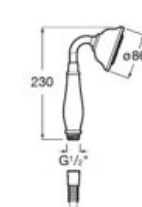

Carmen 83/1

Hand-shower with 1 function.

A5B114BC00

Finishes: