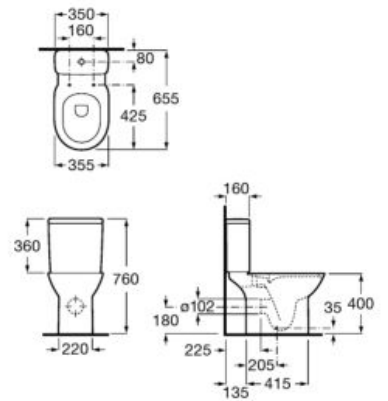

Ceramic close-coupled Roca Rimless® WC with dual outlet. Includes fixing kit.

A34299P000

Dual flush 4.5/3L WC cistern with side inlet. Includes fixing kit, inlet mechanism and flush mechanism.

A341990000

Dual flush 4.5/3L WC cistern with bottom inlet. Includes fixing kit, inlet mechanism and flush mechanism.

A341991000

Soft-closing Supralit® seat and cover for toilet with quick release.

A801B2200B

Seat and cover for toilet with stainless steel hinges.

A801B2000B

Slim soft-closing seat and cover for toilet with quick release.

A801B22003

Finishes:

00