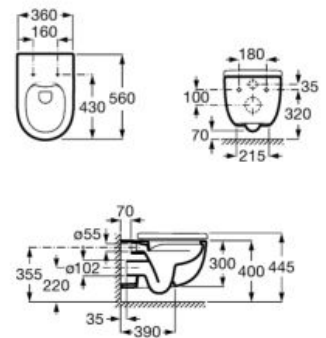

Ceramic wall-hung Roca Rimless® WC and hidden fixations. A compatible Roca installation system is required for the installation of wall-hung WCs.

A34624L000

Soft-closing Supralit® seat and cover for toilet with quick release.

A8012A200B

Supralit® seat and cover for toilet with stainless steel hinges.

A8012A000B

Slim soft-closing seat and cover for toilet with quick release.

A801D12003

Finishes:

00