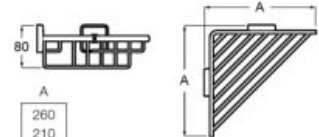

Grilled corner container (can be installed with screws or adhesive).

A816686001 260 mm

A816685001 210 mm

Finishes:

01