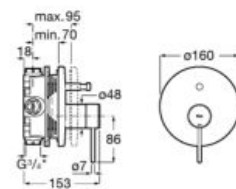

Built-in bath-shower mixer with automatic diverter (2 ways) and Pin handle.

A5A0B3F..0

To be completed with:

Universal RocaBox.

A525869403

Finishes:

N