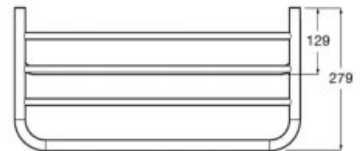

Towel rack with towel rail.

A817416002

Finishes:

00