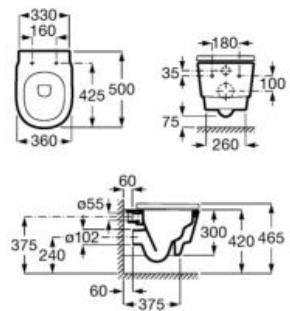

Ceramic wall-hung Roca Rimless® Vortex WC.

A346696..0

Soft-closing seat and cover. The seat and cover is not available in Supraglaze® finish.

A801F02..2

Finishes:

N