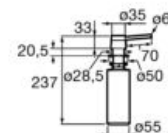

Accessories

Stainless rollmat.

A862190000

Soap dispenser.

A861104000