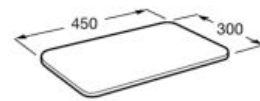

A870410603

**E-45**

Stainless steel single bowl kitchen sink with one prepunched tap hole and 3/2" valve.

A870410453

**Chopping board**

Praga/Paris black glass chopping board.

A868210000

**Square crockery basket**