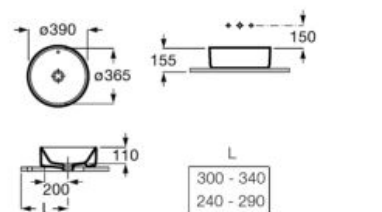

Ceramic over countertop basin. Faucet not included.

A3270MJ000 390 mm

Finishes:

00