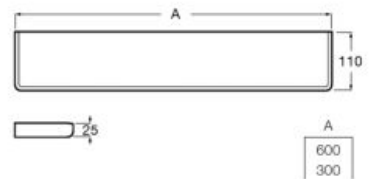

Over countertop glass tumbler.

A817022001
Chrome

A817022..0
Everlux finishes

Finishes:

Shelf.

A817027001 600 mm
Chrome

A817027..0 600 mm
Everlux finishes

A817040001 300 mm
Chrome

A817040..0 300 mm
Everlux finishes

Finishes: