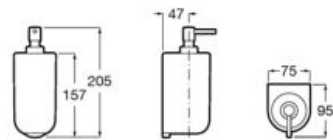

Over countertop soap dispenser.

A3870ZD000

Finishes:

00