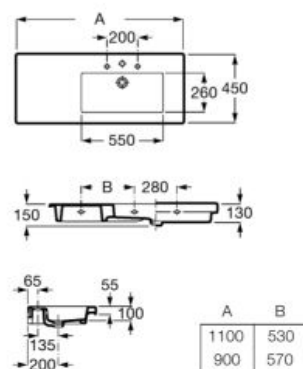

Asymmetric ceramic wall-hung basin. Faucet not included.

A327541000 1100 mm
Right hand basin

A327542000 1100 mm
Left hand basin

A327543000 900 mm
Right hand basin

A327544000 900 mm
Left hand basin

Optional:

Towel rail.

A816758001 425 mm
Towel rack on the right

A816759001 425 mm
Towel rack on the left

Finishes:

00