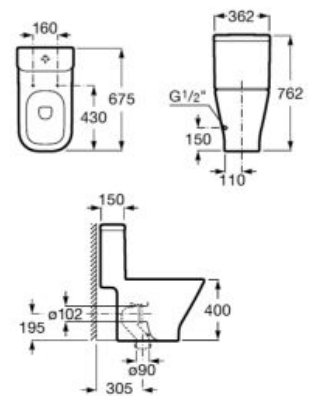

Boston

One piece WC with vertical outlet. 305 mm.

A34845A000

Soft-closing seat and cover for toilet.

A80N032001

Seat and cover for toilet.

A80N030001

Finishes:

00

Ø6L

Inspira

One piece WC with vertical outlet.

A349486000

Evacuation elbow.

A892016620 305 mm

A892016610 400 mm

Seat and cover for toilet.

A801A9200B

Finishes:

00

Ø4,8L

The Gap

One piece WC with dual outlet. 305 mm.

A349477000

Soft-closing seat and cover for toilet.

A801472004

Seat and cover.

A801470004

Finishes:

00

Ø4.5/3L