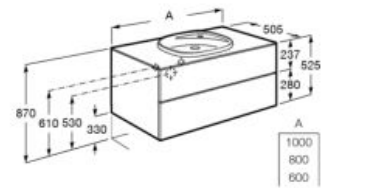

Unik - Base unit with two drawers and Fineceramic® basin. Faucet not included.

A851358... 1000 mm

A851357... 800 mm

A851356... 600 mm

Finishes:

806 402