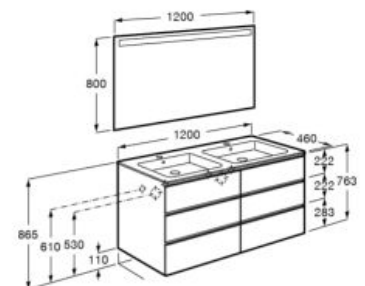

Unik - Base unit with six drawers and double slim basin. Legs and faucet not included.

A851493... 1200 mm

Pack - Base unit with six drawers, double slim basin and Eidos LED mirror. Legs and faucet not included.

A851524... 1200 mm

Optional:

Set of four legs.

Finishes:

806 509 547 548 434 517 402