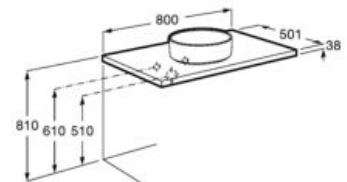

Countertop for over countertop basins.
Includes brackets for fixing to the wall.

A857319... 800 mm

Finishes:

806 402