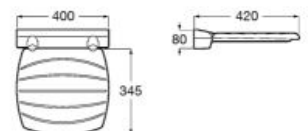

### Access Comfort

Folding shower seat for people with reduced mobility.

A816912009

White finish