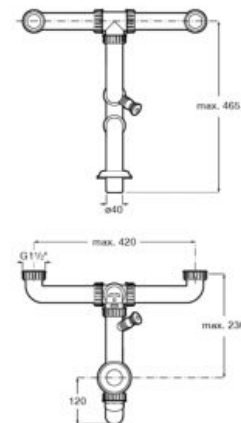

Waste pipe

Space saving trap for double bowl kitchen sinks. Compatible exclusively with Roca stainless steel sinks. Connection for a dishwasher available.

A506405707