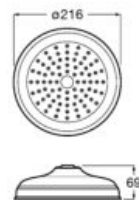

Shower Solutions / Shower Heads

Rainsense

ABS shower head for ceiling or wall installation. Support kit / arm not included.

A5B2350C00 200 x 200 mm

Finishes:

C0

ABS

Rainsense

Metallic shower head for ceiling or wall installation. Support kit / arm not included.

A5B2950C00 ø 200 mm

Finishes:

C0

METAL

Rainsense

ABS shower head for ceiling or wall installation. Support kit / arm not included.

A5B2150C00 ø 200 mm

Finishes:

C0

ABS

Rainsense

Classic ABS shower head for ceiling or wall installation. Support kit / arm not included.

A5B3350C00 ø 200 mm

Finishes:

C0

ABS

Stella

Adjustable shower head for wall installation with 3 functions: Rain, Soft, and Pulse. Support kit / arm not included.

A5BF103C00 ø 100 mm

Finishes:

C0

Stella

Adjustable shower head for wall installation with 1 function: Rain. Support kit / arm not included.

A5BH103C00 ø 100 mm

Finishes:

C0