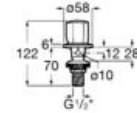

Bidet pillar faucet (blue index).

A5A658EC00

Bidet pillar faucet (red index).

A5A668EC00

Finishes:

C0

N