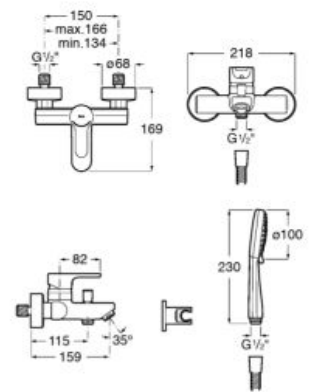

Wall-mounted bath-shower mixer with automatic diverter with retention, hand-shower, 1.70 m metal flexible shower hose and swivel hand-shower wall bracket.

A5A0109C02

Finishes:

C0

Wall-mounted bath-shower mixer with automatic diverter with retention, Stella 100/3F hand-shower, 1.75 m satin PVC flexible shower hose and fixed hand-shower wall bracket.

A5A0109NB4

Finishes:

NB

N

Wall-mounted shower mixer with hand-shower, 1.50 m flexible shower hose and swivel hand-shower wall bracket.

A5A2009C02

Wall-mounted shower mixer.

A5A2009C00

Finishes:

C0

Wall-mounted bath-shower mixer with Stella 100/3F hand-shower, 1.75 m satin PVC shower flexible hose and fixed hand-shower wall bracket.

A5A2009NB4

Finishes:

NB

N