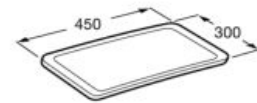

### Square crockery basket

Stainless steel crockery basket 370 x 315 mm.

A865090000 360 x 330 mm