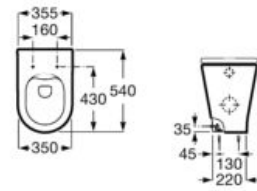

Bathroom Collections / The Gap Round

Comfort height back to wall ceramic single floorstanding Roca Rimless® WC.

A3470N8000

Unavailable until March 2024

Soft-closing Supralit® seat and cover for compact WC.

A801D12001

Supralit® seat and cover for compact WC.

A801D10001

Slim soft-closing seat and cover for toilet with quick release.

A801D12003

Finishes:

00

N