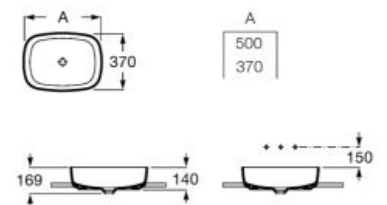

Soft Fineceramic® over countertop basin.
Includes drain with open porcelain fixed plug.
Faucet not included.

A327500..0 500 mm

A327502..0 370 mm

Finishes: