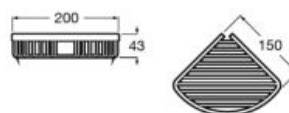

Grilled container.

A816401001 150 mm

Finishes:

01