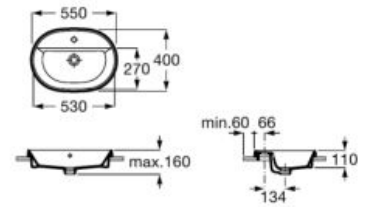

Bathroom Collections / The Gap

Ceramic in countertop basin. Faucet not included.

A3270Y6000 550 mm

Finishes:

00