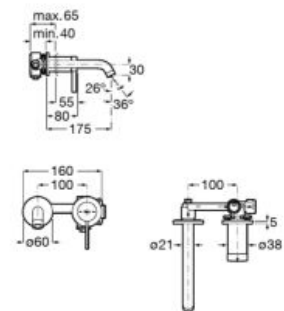

Faucets / Ona

Basin mixer with smooth body, click-clack waste and flexible supply hoses. XL-Size.

A5A349E..0

Finishes:

Δ5L

Basin mixer with deck-mounted lateral handle - 2 holes -, smooth body, click-clack waste and flexible supply hoses. L-Size.

A5A389E..0

Finishes:

Δ5L

Built-in basin mixer. Built-in body required A5E3501C00. Pop-up waste not included.

A5A359E..0

To be completed with:

Universal built-in body for the installation of built-in basin mixers.

A5E3501..0

Finishes:

Δ5L

Bidet mixer with pop-up waste and flexible supply hoses.

A5A609E..0

Finishes:

Δ5L