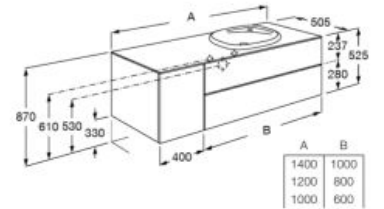

Unik - Base unit with two drawers, one door and right hand Surfex® basin. Faucet not included.

A851394... 1400 mm

A851392... 1200 mm

A851390... 1000 mm

Finishes:

806 402