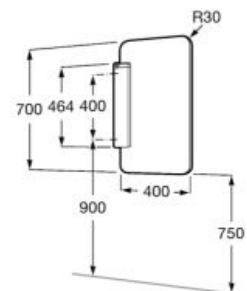

Divo

Glass urinal divider. 8 mm tempered glass, matte screen printed on one side.

AM20104053 400 x 700 mm