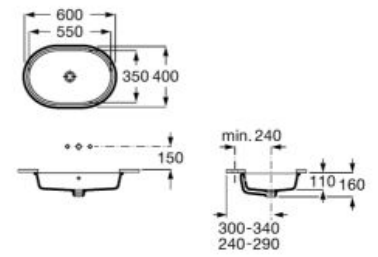

Ceramic under countertop basin. Faucet not included.

A3270YC000 550 mm

Finishes:

00