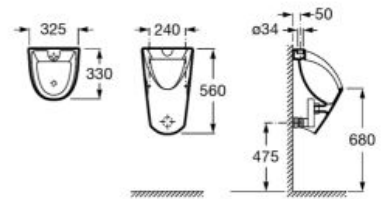

Pack Chic + Fluent

Pack made up of Chic urinal, Fluent faucet, external pipe, urinal fixing kit and trap.

A35T45L000

Finishes:

00