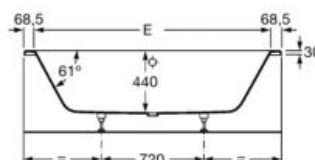

A	B	C	D	E	F	G
1800	800	1198	522	1663	681	328
1700	750	1096	472	1563	631	303

Swing

Rectangular steel bath with anti-slip base and grips.

- A220070001 1800 x 800 mm
- A220170001 1700 x 750 mm

Optional:

Headrest.

- A291053000