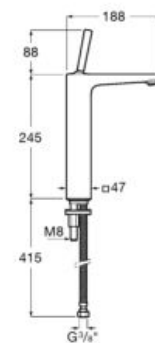

Basin mixer with joystick handle, pop-up waste and flexible supply hoses. M-Size.

A5A306DC00

Finishes:

C0

Ø5L

Basin mixer with joystick handle, smooth body, flexible supply hoses and click-clack waste. M-Size.

A5A326DC00

Finishes:

C0

Ø5L

Basin mixer with joystick handle, smooth body, flexible supply hoses and click-clack waste. XL-Size.

A5A376DC00

Finishes:

C0

Ø5L

Built-in basin mixer. Universal built-in body required A525220603. Pop-up waste not included.

A5A356DC00

To be completed with:

Universal built-in body for the installation of built-in basin mixers.

A525220603

Finishes:

C0

Ø5L