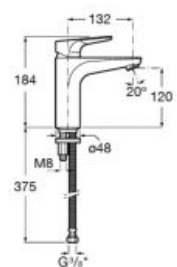

Basin mixer with pop-up waste and flexible supply hoses. Cold Start. S-Size.

A5A3090C00

Finishes:

C0

Δ5L

Basin mixer with retractable chain and flexible supply hoses. Cold Start. S-Size.

A5A3190C00

Finishes:

C0

Δ5L

Basin mixer with smooth body and flexible supply hoses. Cold Start. Click clack waste not included. S-Size.

A5A3290C00

Finishes:

C0

Δ5L

Basin mixer with smooth body and flexible supply hoses. Cold Start. Click clack waste not included. M-Size.

A5A3990C00

Finishes:

C0

Δ5L