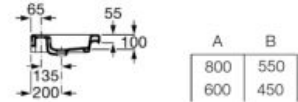

Ceramic wall-hung basin. Faucet not included.

A327545000 800 mm

A327546000 600 mm

Optional:

Towel rail.

A816758001 425 mm

Towel rack on the right

A816759001 425 mm

Towel rack on the left

Finishes:

00