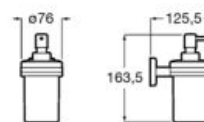

Wall-mounted soap dispenser (can be installed with screws or adhesive).

A816678001

Finishes:

01