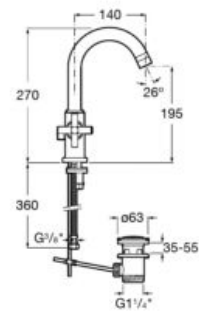

Twin-lever basin mixer with pop-up waste and flexible supply hoses. L-Size.

A5A3043C00

Finishes:

C0