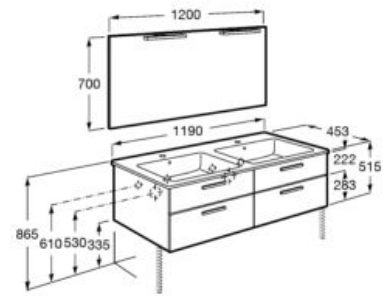

Unik - Base unit with four drawers and double basin. Legs and faucet not included.

A851599... 1200 mm

Pack - Base unit with four drawers, double basin, mirror and Starlight spotlight. Legs and faucet not included.

A851606... 1200 mm

Optional:

Set of two 335 mm aluminium legs.

A816826339

Finishes: