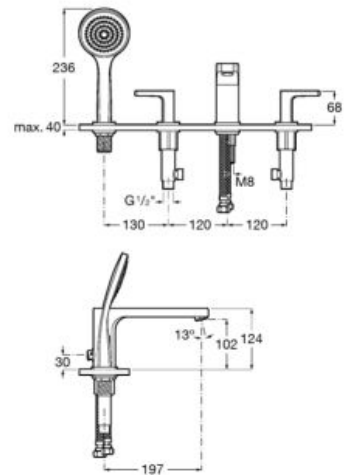

Deck-mounted twin-lever bath-shower mixer with 197 mm central spout, diverter, hand-shower and 1.60 m flexible shower hose.

A5A0901C00

Finishes: