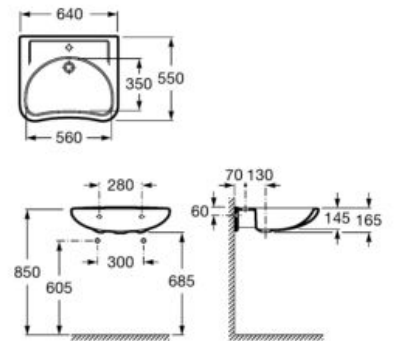

**A892814000**

Finishes:

00

**Access**

Ceramic close-coupled WC with front opening and horizontal outlet for people with reduced mobility. Includes fixing kit.

**A342239000**

Dual flush 6/3L WC cistern with side inlet. Includes fixing kit, inlet mechanism and flush mechanism.