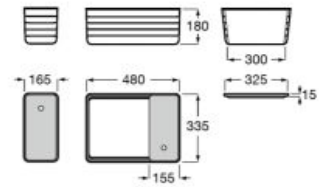

558 559 560

N

Felt box with cork lid.

**A818024N10** Large

**A818025N10** Small

N

Ceramic wall-hung basin with two tap holes. Faucets not included.

**A327699..0** 1000 mm