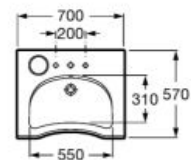

Finishes:

00

**Meridian**

Ceramic close-coupled WC with dual outlet for people with reduced mobility Includes fixing kit.

**A34224H000**

Dual flush 6/3L WC cistern with bottom inlet. Includes fixing kit, inlet mechanism and flush mechanism.