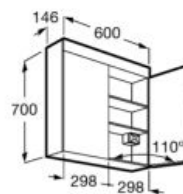

### Eidos

Mirror cabinet with LED light and power socket. Doors with mirrors on both sides.

A857378472 600 mm

LED

SOFT CLOSE