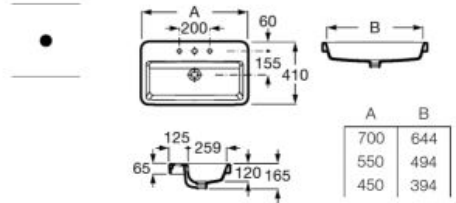

Ceramic in countertop basin. Faucet not included.

A32747W000 700 mm

A32747V000 550 mm

A32747Y000 450 mm

Finishes:

00