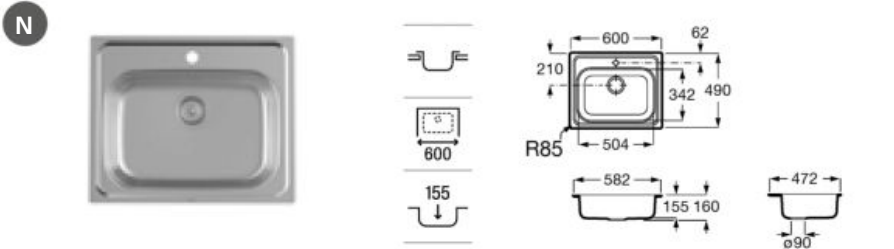

Victoria 60

Stainless steel single bowl kitchen sink with 3/2" valve.

A871601A01