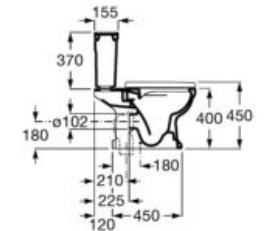

Ceramic close-coupled Roca Rimless® WC with dual outlet. Includes elbow and fixing kit.

A3420A7.0

Dual flush 4.5/3L WC cistern with bottom inlet. Includes fixing kit, inlet mechanism and flush mechanism.

A3410A1.0

Soft-closing Supralit® seat and cover for toilet.

A801B52..B White or black

A801B5238B Dark grey finish

Finishes: