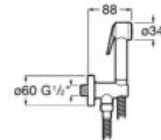

Be Fresh

Bidet shower kit (1 way) with hand-shower, integrated bracket - water inlet with auto-stop and 1.2 m metal flexible hose.

A5B9161C00

Finishes: