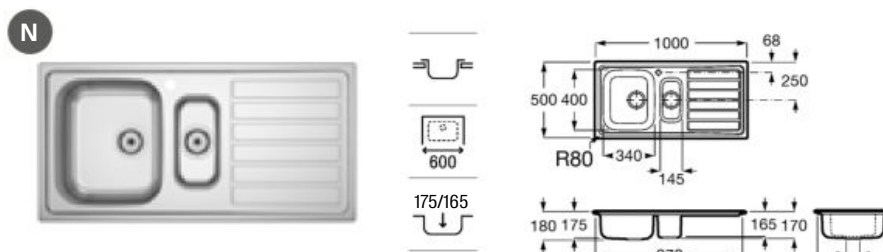

Glasgow 100ED 2C

Stainless steel double bowl kitchen sink and right drainer with 3½" valve.

A87R101C01