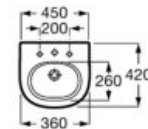

Ceramic wall-hung basin. Faucet not included.

A325245000 450 mm

Optional:

Ceramic full pedestal for basin.

A335240000

Finishes:

00