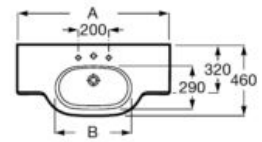

Ceramic wall-hung basin. Faucet not included.

A32724B000 1000 mm

A32724D000 850 mm

A327240000 700 mm

Optional:

Ceramic full pedestal for basin.

A335240000

Towel rail.

A816291001

Finishes:

00

A	B
1000	500
850	460
700	400

Ceramic wall-hung basin. Faucet not included.

A325244000 500 mm

Optional:

Ceramic full pedestal for basin.

A335240000

Finishes:

00