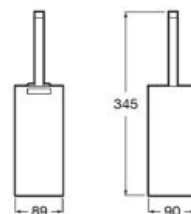

Rubik wall-mounted soap dispenser and tumbler.