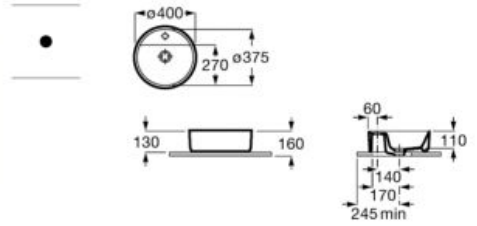

Ceramic over countertop basin. Faucet not included.

A3270MK000 400 mm

Finishes:

00