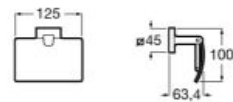

Toilet roll holder with cover.

A816822001

Finishes:

01