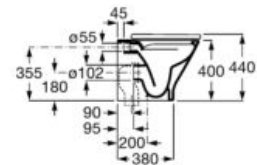

**A801D10001**

Slim soft-closing seat and cover for toilet with quick release.

**A801D12003**

Finishes:

00

Comfort height back to wall ceramic close-coupled Roca Rimless® WC with dual outlet.

**A3420NJ000**