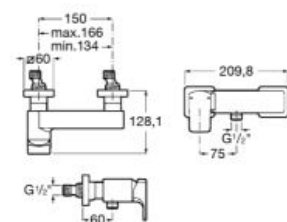

Wall-mounted shower mixer.

A5A2D01C00

Finishes:

C0