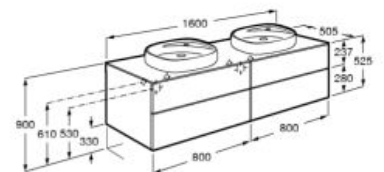

806 402

Base unit with four drawers for two over countertop 585 / 455 mm basins.

**A851407...** 1600 mm

For 585 mm basin

**A851406...** 1600 mm

For 455 mm basin

Finishes:

806 402