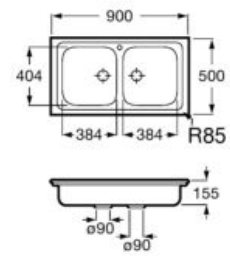

Kitchen Sinks / Stainless Steel

E-90 2C

Stainless steel double bowl kitchen sink with 3½" valve.

A870420903