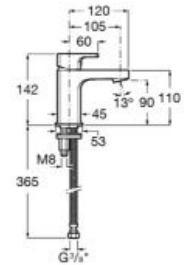

Basin mixer with pop-up waste and flexible supply hoses. Cold Start. S-Size.

A5A3A01C00

Finishes:

C0

Δ5L

Basin mixer with smooth body, flexible supply hoses and click-clack waste. Cold Start. S-Size.

A5A3B01C00

Finishes:

C0

Δ5L

Basin mixer with pop-up waste and flexible supply hoses. Cold Start. M-Size.

A5A3D01C00

Finishes:

C0

Δ5L

Basin mixer with smooth body, flexible supply hoses and click-clack waste. Cold Start. M-Size.

A5A3C01C00

Finishes:

C0

Δ5L

Bidet mixer with pop-up waste and flexible supply hoses. Cold Start.

A5A6A01C00

Finishes:

C0

Δ5L