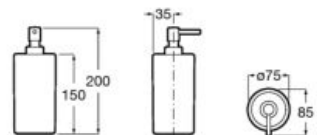

Wall-mounted tumbler holder.

A3870ZL000

Finishes:

00