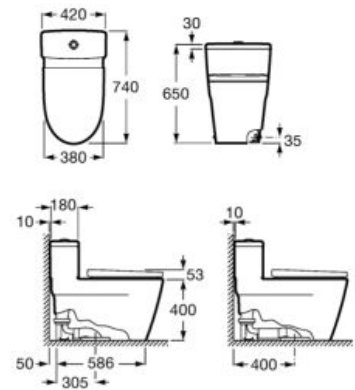

Boston

One piece WC with vertical outlet. 305 mm.

A34845A000

Soft-closing seat and cover for toilet.

A80N032001

Seat and cover for toilet.

A80N030001

Finishes:

00

Ø6L

Inspira

One piece WC with vertical outlet.

A349486000

Evacuation elbow.

A892016620 305 mm

A892016610 400 mm

Seat and cover for toilet.

A801A9200B

Finishes:

00

Ø4,8L

The Gap

One piece WC with dual outlet. 305 mm.

A349477000

Soft-closing seat and cover for toilet.

A801472004

Seat and cover.

A801470004

Finishes:

00

Ø4.5/3L