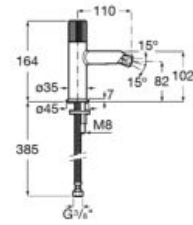

Bidet mixer with smooth body, flexible supply hoses and Stripes handle.

A5A6C3F..0

Finishes:

N