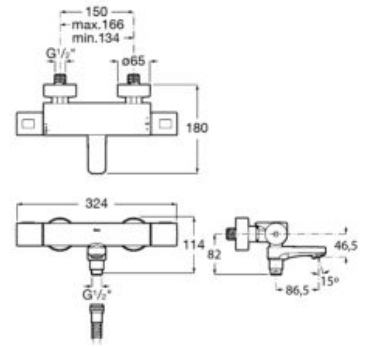

T-1000 Round

Built-in thermostatic bath-shower mixer with automatic diverter.

A5A1E2E..0

Finishes: