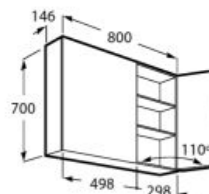

Furniture, Mirrors and Lighting / Cabinet Mirrors

Eidos

Mirror cabinet with LED light and power socket. Doors with mirrors on both sides.

A857380472 1000 mm

LED

SOFT CLOSE

Eidos

Mirror cabinet with LED light and power socket. Doors with mirrors on both sides.

A857379472 800 mm

LED

SOFT CLOSE

Eidos

Mirror cabinet with LED light and power socket. Doors with mirrors on both sides.

A857378472 600 mm

LED

SOFT CLOSE

Luna

Mirror cabinet.

A857377472 1000 mm

SOFT CLOSE

Luna

Mirror cabinet.

A857376472 800 mm

SOFT CLOSE

Luna

Mirror cabinet.

A857375472 600 mm

SOFT CLOSE