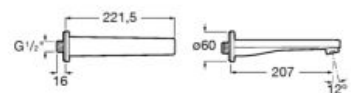

Square

Wall-mounted bath spout.

A5253089..

Finishes: