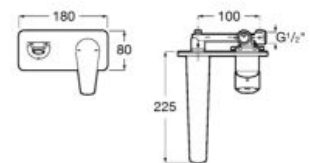

Faucets / Atlas

Basin mixer with smooth body and flexible supply hoses. Cold Start. Click clack waste not included. XL-Size.

A5A3790C00

Finishes:

C0

Ø5L

Built-in basin mixer. Universal built-in body required A525220603. Pop-up waste not included.

A5A3590C00

To be completed with:

Universal built-in body for the installation of built-in basin mixers.

A525220603

Finishes:

C0

Ø5L

Bidet mixer with pop-up waste and flexible supply hoses.

A5A6090C00

Finishes:

C0

Ø5L

Bidet mixer with retractable chain and flexible supply hoses.

A5A6190C00

Finishes:

C0

Ø5L