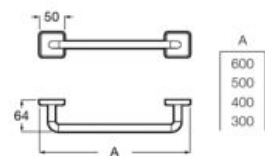

Towel rail (can be installed with screws or adhesive).

A816656001 600 mm

A816655001 500 mm

A816654001 400 mm

A816653001 300 mm

Finishes:

01