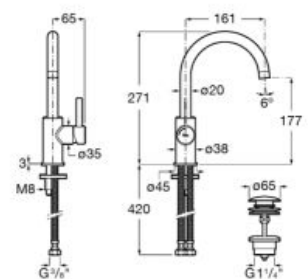

## Faucets / Ona

Basin mixer with smooth body, click-clack waste and flexible supply hoses. XL-Size.

**A5A349E..0**

Finishes:

Δ5L

Basin mixer with deck-mounted lateral handle - 2 holes -, smooth body, click-clack waste and flexible supply hoses. L-Size.