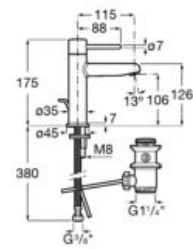

## Faucets / Nu

Basin mixer with pop-up waste, flexible supply hoses and Pin handle. S-Size.

**A5A303FC00**

Finishes:

C0

N

Δ5L

Basin mixer with smooth body, flexible supply hoses and Pin handle. S-Size.