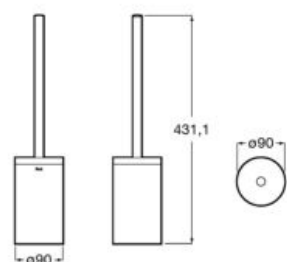

Floorstanding toilet brush holder.

A817586..0

Finishes: