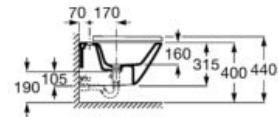

Ceramic wall-hung bidet. Faucet not included. A compatible Roca installation system is required for the installation of wall-hung bidets.

A357475000

Soft-closing Supralit® bidet lid.

A80673200B

Supralit® bidet lid.

A80673000B

Finishes:

☐ 00