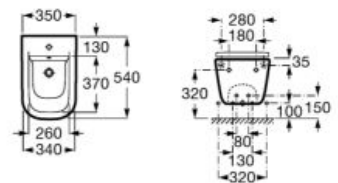

Ceramic wall-hung bidet. Faucet not included. A compatible Roca installation system is required for the installation of wall-hung bidets.

A357475000

Soft-closing Supralit® bidet lid.

A80673200B

Supralit® bidet lid.

A80673000B

Finishes:

☐ 00