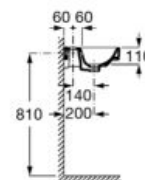

Compact ceramic wall-hung basin with one tap hole. Faucet not included.

A325997000 450 mm

Compact ceramic wall-hung basin with two tap holes. Faucet not included.

A325997001 450 mm

Optional:

Ceramic full pedestal for basin.

A335990000

Ceramic semi-pedestal for basin.

A337991000

Finishes:

00