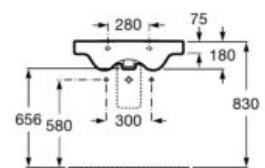

Finishes:

00

**Meridian**

Ceramic close-coupled WC with dual outlet for people with reduced mobility Includes fixing kit.

**A34224H000**

Dual flush 6/3L WC cistern with bottom inlet. Includes fixing kit, inlet mechanism and flush mechanism.