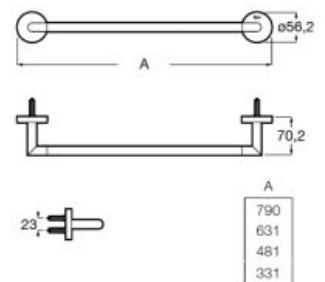

Towel rail.

A817573..0 750 mm
Only in chrome or matt black

A817574..0 600 mm

A817575..0 450 mm

A817576..0 300 mm

Finishes:

N