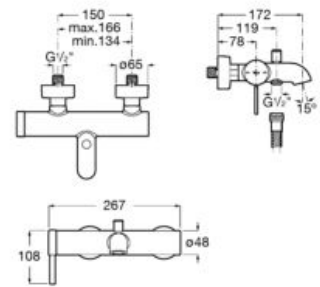

Wall-mounted bath-shower mixer with automatic diverter.

A5A029E..0

Finishes: