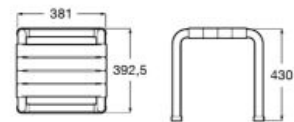

Access Pro

Tilting mirror for people with reduced mobility.

A816965009

Access Pro

Stool for people with reduced mobility.

A816988009

Antibacterial

A816963009

White vinyl finish

VINYL

Access Comfort

Straight grab bar for people with reduced mobility in polished stainless steel. Includes fixing kit.

A816930001 900 mm

A816929001 700 mm

A816928001 600 mm

A816927001 400 mm

A816926001 300 mm

POLISHED STAINLESS STEEL

A	B
980	900
780	700
680	600
480	400
380	300

Access Comfort

Straight grab bar for people with reduced mobility in satin stainless steel. Includes fixing kit.

A816930002 900 mm

A816929002 700 mm

A816928002 600 mm

A816927002 400 mm

A816926002 300 mm

SATIN STAINLESS STEEL

A	B
980	900
780	700
680	600
480	400
380	300