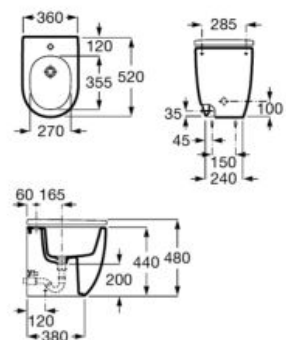

Compact back to wall ceramic bidet. Includes fixing kit. Faucet not included.

A35024C000

Soft-closing Supralit® bidet lid for compact bidet.

A8062AC00B

Supralit® lid for compact bidet.

A8062AB00B

Finishes:

00