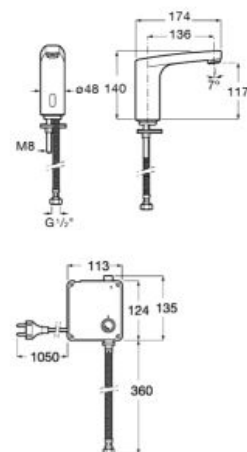

#### A5A5D09C00

Finishes:

C0

Ø5L

ONE WATER