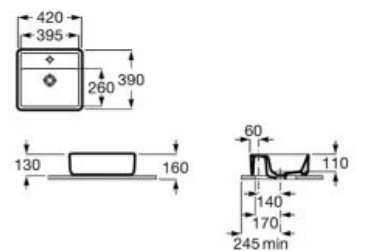

Ceramic over countertop basin. Faucet not included.

A3270MM000 420 mm

Finishes:

00