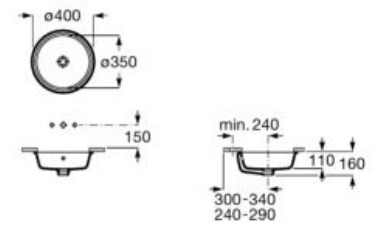

Ceramic under countertop basin. Faucet not included.

A3270YB000 350 mm

Finishes:

00