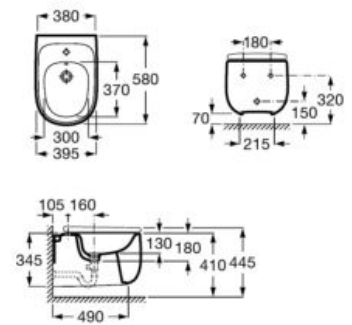

Bathroom Collections / Beyond

Ceramic wall-hung bidet without lid. Includes fixing kit. Faucet not included. A compatible Roca installation system is required for the installation of wall-hung bidets.

A3570B5..0

Finishes:

Back to wall ceramic bidet. Includes trap and fixing kit. Faucet not included.

A3570B8..0

Soft-closing Supralit® bidet lid with quick release.

A806B82..B

Finishes: