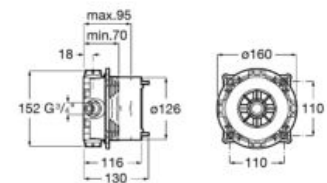

## Other Products in the Ona Collection

**Ceramics**  
P. 80

**Furniture**  
P. 80

**Baths**  
P. 494

**Accessories**  
P. 298

Ona single-lever bath-shower mixer, Stella Stick Round hand-shower.