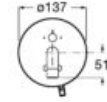

Specific Uses / Electronic Basin Mixer for Public Spaces

Sentronic-E

Electronic built-in basin mixer. Mains operated at 230V. Includes power source. Internal subset required A525874603.

A5A4602C00

Internal subset.

A525874603

Finishes:

C0

Ø5.7L

Sentronic-E

Electronic basin faucet (one water). Mains operated at 230V. Includes power source. Internal subset required A525874603.

A5A4702C00

Internal subset.

A525874603

Finishes:

C0

Ø5.7L

ONE WATER