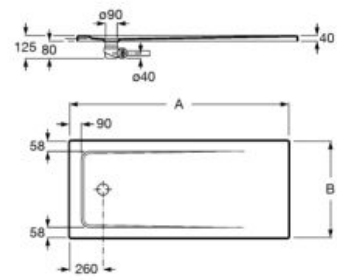

A	B
1800	800
1400	800
1200	800
1000	800
1700	750
1600	750
1500	750
1200	750
900	750
1700	700
1600	700
1500	700
1400	700
1200	700
1000	700
900	700

Easy

Acrylic shower tray with anti-slip base and waste kit. Height 65 mm.

A276088000	1000 x 700 mm
A276087000	900 x 750 mm

Finishes:

00