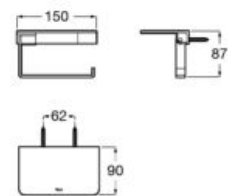

Toilet roll holder with cover.

A817612..0

Finishes: