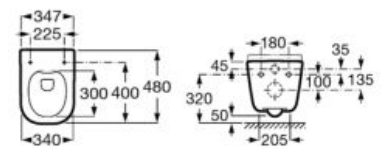

Compact ceramic wall-hung WC and hidden fixations. Includes fixing kit. A compatible Roca installation system is required for the installation of wall-hung WCs.

A34647A000

Soft-closing seat and cover for compact toilet.

A801732002

Seat and cover for compact toilet.

A801730002

Soft-closing Supralit® seat and cover for compact toilet with quick release.

A80173200B

Supralit® seat and cover for compact toilet.

A80173000B

Finishes:

☐ 00