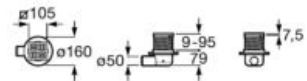

Shower Trays / In-Drain

In-Drain Basic SQ

Drain kit with cover plate.

A276309000