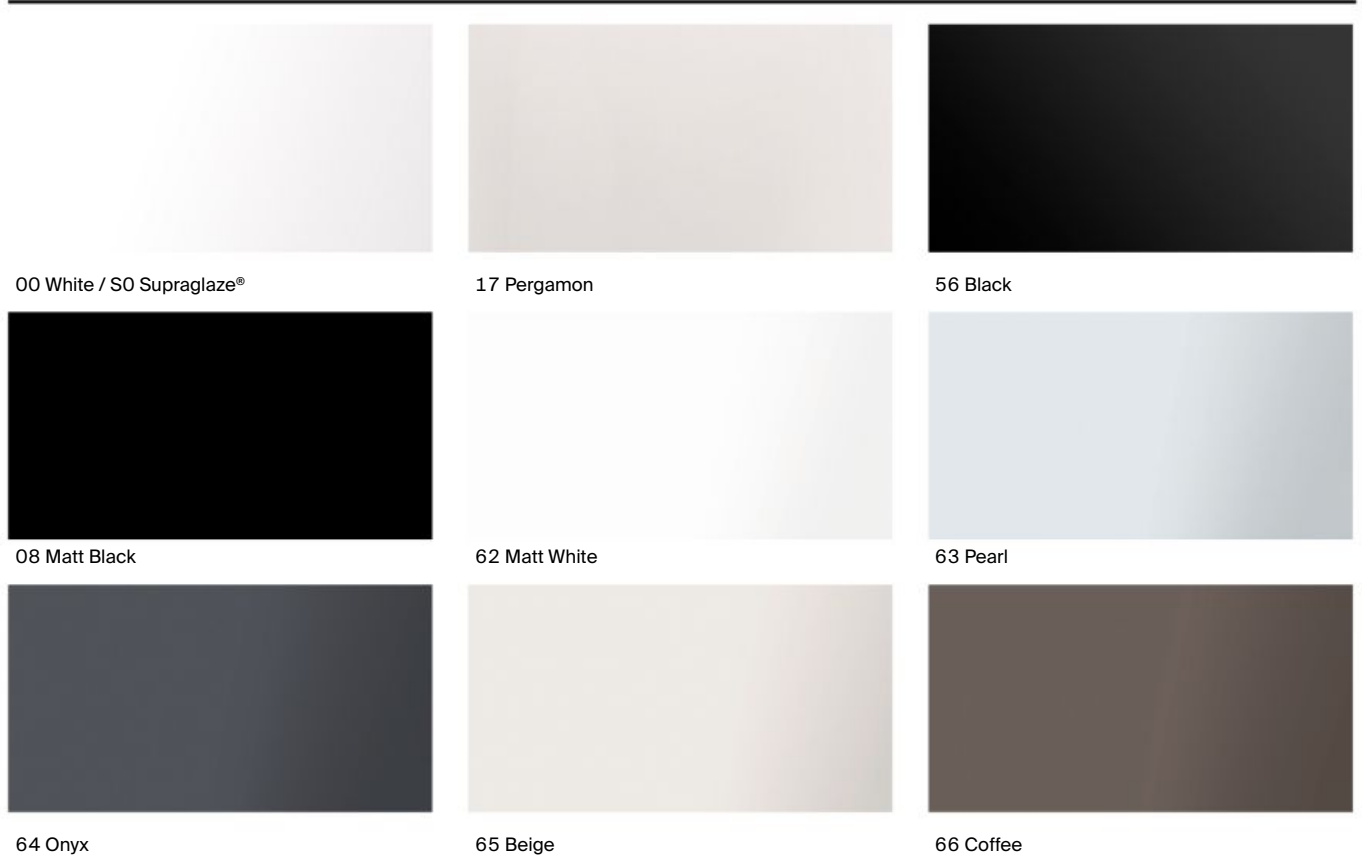

Quick Guide / Ceramic Finishes

	00 White	S0 Supraglaze®	17 Pergamon	56 Black	08 Matt Black	62 Matt White	63 Pearl	64 Onyx	65 Beige	66 Coffee
Bathroom collections										
Beyond	•					•	•	•	•	•
Carmen	•			•						
Inspira	•					•	•	•	•	•
Tura	•	•				•				
Meridian	•									
Dama Retro	•									
Ona	•	•				•				
The Gap	•									
Debba	•									
Victoria	•		•							
Other WCs	•									
Other basins										
Ohtake	•				•	•		•	•	•
Horizon	•				•	•				
Terra	•				•	•				
Optica	•				•	•				
Bol	•				•	•				
W+W	•									
Other	•