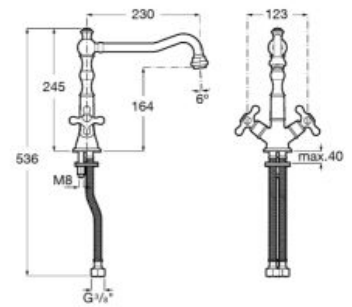

Kitchen Faucets

Syra

Kitchen sink mixer with swivel spout and flexible supply hoses. Cold Start.

A5A832AC00

Finishes:

C0

Ø12L

Carmen

Kitchen mixer with swivel spout, and flexible supply hoses. Cold Start. Twin-lever.

A5A844BC00

Finishes:

C0

Ø9L

Glera Pro

Kitchen mixer with retractable, professional and metallic swivel spout, 2-function rinse spray and flexible supply hoses. Cold Start.

A5A8A4DC00

Finishes:

C0

N

Ø6L

Ø7L

Glera Pro

Kitchen mixer with retractable and flexible swivel spout, 2-function rinse spray and flexible supply hoses. Cold Start.

A5A884DC00

Finishes:

C0

N

Ø6L

Ø7L