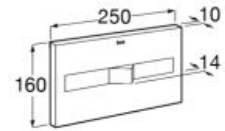

PL2 Single

Single flush operating plate for concealed cistern for Roca One installation systems. No tools required for installation.

A890196100

Finishes:

00