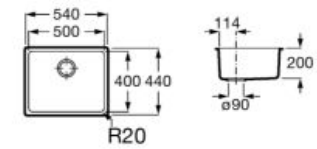

Roma 50

Stainless steel single bowl kitchen sink with 3½" valve.

A870P10500

Pack stainless steel single bowl kitchen sink Roma 50 (ref. A870P10500) + Glera L faucet (ref. A5A834DC00).

A870PD050G