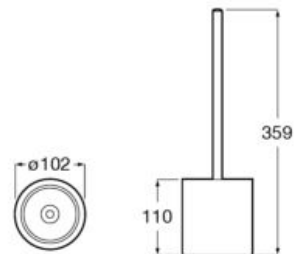

Over countertop tumbler.

A8177900..

Finishes:

09 12

N

Floorstanding toilet brush holder.

A8177920..

Finishes:

09 12

N