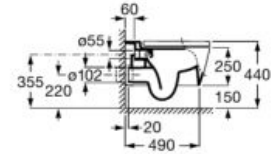

Ceramic wall-hung Roca Rimless® WC. Includes fixing kit. A compatible Roca installation system is required for the installation of wall-hung WCs.

A346527..0

Soft-closing Supralit® seat and cover for toilet with quick release.

A801522..B

Finishes: