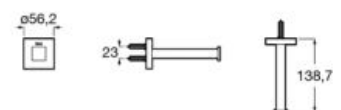

Toilet roll holder without cover.

A817615..0

Finishes: