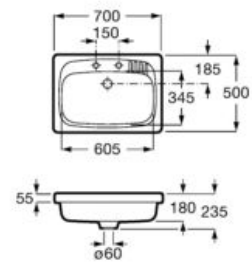

Kitchen Sinks / Fireclay

Lugano 70

Fireclay single bowl kitchen sink with two pre-punched tap holes and 3 1/2" valve.

A365971001