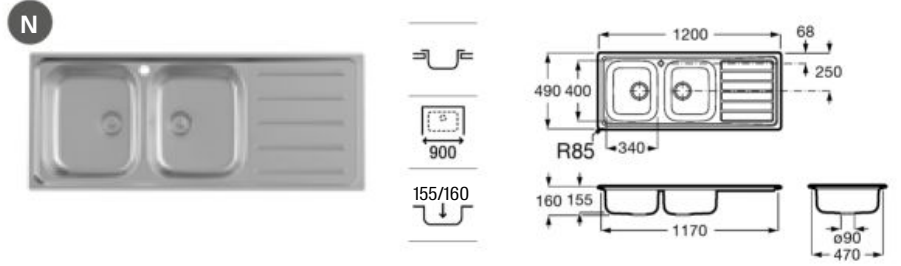

Kitchen Sinks / Stainless Steel

Victoria 120 ED

Stainless steel double bowl kitchen sink and right drainer with 3½" valve.

A873121A01