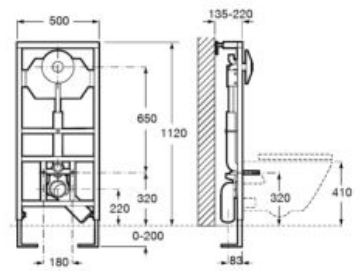

Duplo WC Fluxor-E (Electronic)

Built-in structure with dual flush valve and installation accessories, minimum depth of 140 mm, elbow Ø90/100. Electronic and manual operation. Axial distance of 180 mm.

A890092200

Ø6/3L

Duplo WC Fluxor

Built-in structure for wall-hung WC with dual flush valve and installation accessories, minimum depth of 140 mm. Axial distance of 180 mm. Metallic profile capable of withstanding 400 kg. Adjustable feet from 0-200 mm. Elbow Ø90/100.

A890092100

Ø6/3L

Duplo WC Fluxor Single Flush

Built-in structure with single flush valve and installation accessories, minimum depth of 140 mm, elbow Ø90/100. Metallic profile capable of withstanding 400 kg. Installation minimum depth of 140 mm.

A890092300