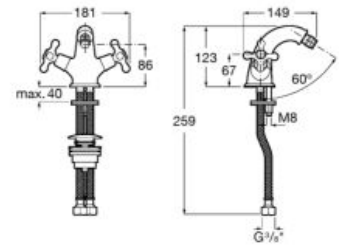

Twin-lever bidet mixer with click-clack waste and flexible supply hoses.

A5A6A4BC00

Finishes:

C0