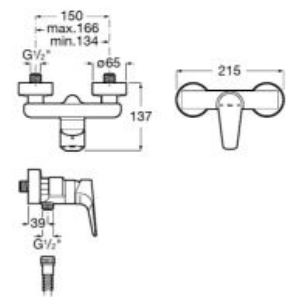

**A5A2090C00**

Wall-mounted shower mixer.

**A5A2190C00**

Optional:

Adaptable shelf.

**A5B4961TP0**

Finishes:

C0