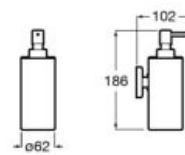

Wall-mounted soap dispenser (can be installed with screws or adhesive).

A816677001

Finishes:

01