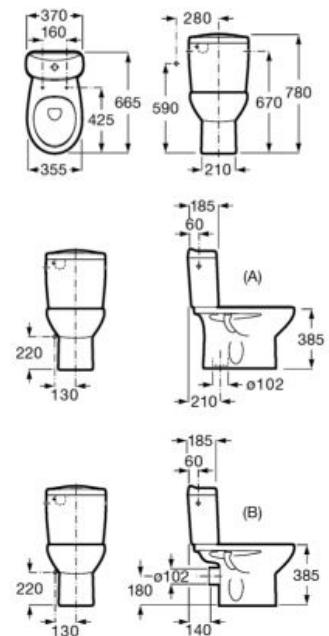

COMPATIBLE WITH MULTICLEAN

Δ6/3L