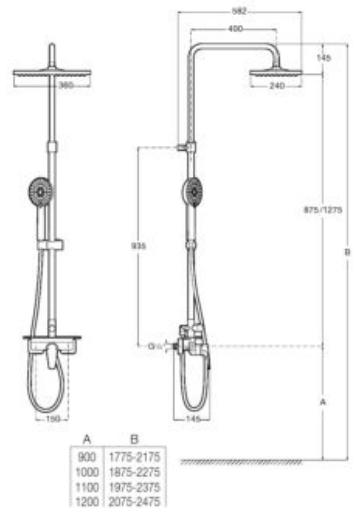

Even-M Square

Single-lever shower column with shelf, adjustable in height - 875 mm to 1275 mm - and adjustable shower arm, with $\varnothing$ 250 mm shower head, $\varnothing$ 100 mm hand-shower (three functions) on sliding support, 1.75 m satin PVC shower flexible hose and articulated hand-shower bracket.

A5A9B90C00

Finishes:

C0