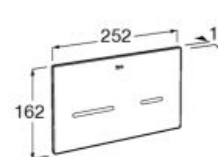

EP-3 Dual Electronic

Electronic operating plate for Roca One installation systems with touchless (hand detection) dual flush. Application for private or semi-public spaces.

A8901043..