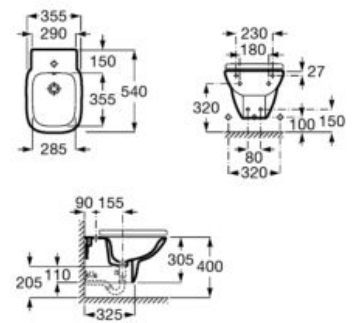

Bathroom Collections / Debba

Ceramic wall-hung bidet. Includes fixing kit. Faucet not included. A compatible Roca installation system is required for the installation of wall-hung bidets.

A355995000

Soft-closing bidet lid.

A8069D200B

Bidet lid.

A8069D000B

Finishes:

00