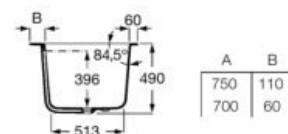

A248631..0 1700 x 700

Finishes:

00 OK

N

STONEX®

Ona bath