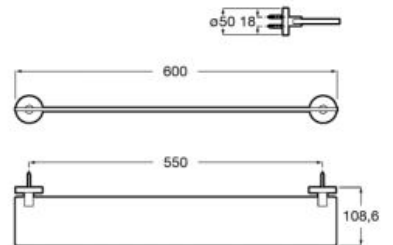

Shelf.
A817692C00 600 mm

Finishes:
C0