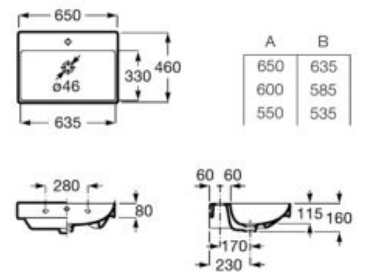

Fineceramic® wall-hung basin. Faucet not included.

A327687..0 650 mm

A327686..0 600 mm

A327685..0 550 mm

Optional:

Ceramic full pedestal for basin.

A337470..0

Ceramic semi-pedestal for basin.

A337471..0

Finishes:

00 62 S0

N