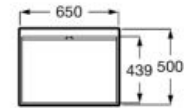

### Diverta

Ceramic wall-hung or over countertop basin.

**A327110000** 750 mm

**A327111000** 470 mm

Optional:

Towel rail. 750 mm and 470 mm basins admit towel rail in both sides

**A840597001**

Finishes: