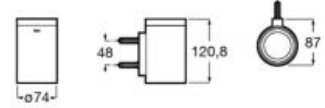

Wall-mounted tumbler.

A817595..0

Finishes:

N