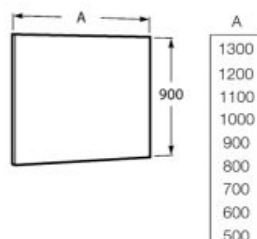

Luna

Rectangular mirror.

A812192000 1300 mm

A812191000 1200 mm

A812190000 1100 mm

A812189000 1000 mm

A812188000 900 mm

A812117000 800 mm

A812184000 700 mm

A812182000 600 mm

A812366000 500 mm