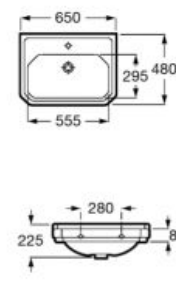

Ceramic wall-hung basin with one tap hole.
Faucet not included.

A3270A1..0 650 mm

Ceramic wall-hung basin with three tap holes.
Faucet not included.

A3270A1..3 650 mm

Optional:

Ceramic full pedestal for basin. Fixing kit not included.

A3370A0..0

Finishes: