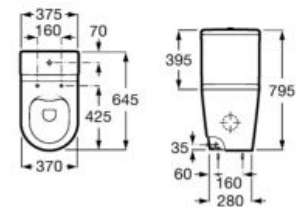

Back to wall ceramic close-coupled Roca Rimless® WC with dual outlet. Includes elbow and fixing kit.

A342526..0

Dual flush 4.5/3L WC cistern with bottom inlet. Includes fixing kit, inlet mechanism and flush mechanism.

A341520..0

Soft-closing Supralit® seat and cover for toilet with quick release.

A801522..B

Finishes: