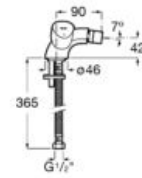

Faucets / Brava

Twin-lever bidet mixer with smooth body and flexible supply hoses. Waste kit not included.

A5A618EC00

Finishes:

C0

N