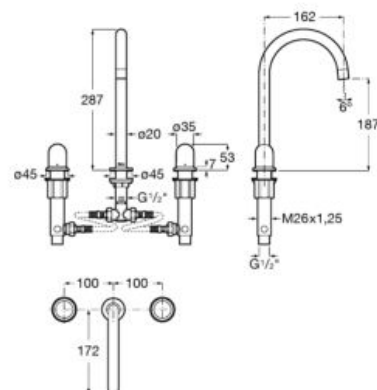

Twin-lever basin mixer with deck-mounted lateral handles - 3 holes -, smooth body, flexible supply hoses and Dome handle. L-Size.

A5A3V3F..0

Click-clack universal waste.

A505401000

Chrome

A5054015..

Colours

Finishes:

N

Δ5L

Twin-lever basin mixer with deck-mounted lateral handles - 3 holes -, smooth body, flexible supply hoses and Stripes handle. L-Size.

A5A3E3F..0

Click-clack universal waste.

A505401000

Chrome

A5054015..

Colours

Finishes:

N

Δ5L

Built-in basin mixer with Pin handle. Built-in body A5E3502..0 required.

A5A353F..0

To be completed with:

Built-in body for the installation of Nu built-in basin mixer.

A5E3502..0

Finishes:

N

Δ5L

Bidet mixer with smooth body, flexible supply hoses and Pin handle.

A5A623F..0

Finishes:

N