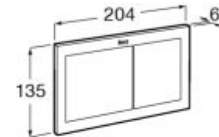

PS1 Dual

Dual flush operating plate for Roca S installations systems. Cable technology. No tools required for installation.

A8902253..

Finishes:

00

01

02

06

N