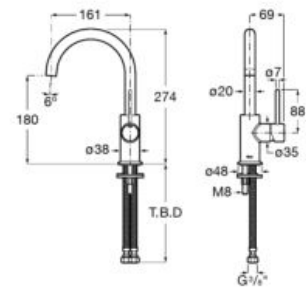

Faucets / Nu

Basin mixer with lateral handle, smooth body, flexible supply hoses and Pin handle. L-Size.

A5A4A3F.0

Click-clack universal waste.

A505401000

Chrome

A5054015..

Colours

Finishes:

Δ5L

Basin mixer with deck-mounted lateral handle - 2 holes -, smooth body, flexible supply hoses and Dome handle. L-Size.

A5A3W3F.0

Click-clack universal waste.

A505401000

Chrome

A5054015..

Colours

Finishes:

Δ5L

Basin mixer with deck-mounted lateral handle - 2 holes -, smooth body, flexible supply hoses and Stripes handle. L-Size.

A5A3D3F.0

Click-clack universal waste.

A505401000

Chrome

A5054015..

Colours

Finishes:

Δ5L