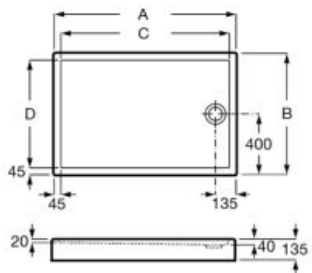

Shower Trays / Acrylic

Easy

Acrylic corner shower tray with anti-slip base and waste kit. Height 65 mm.

A276085000	900 x 900 mm
A276084000	800 x 800 mm
A276083000	750 x 750 mm

Finishes:

00

ACRYLIC

ANTI-SLIP

A	B	R
900	900	504
800	800	504
750	750	373

Granada

Rectangular acrylic shower tray with waste kit. Height 135 mm.

A276345000	1400 x 900 mm
A276342000	1200 x 900 mm
A276339000	1000 x 900 mm
A276266001	1400 x 800 mm
A276265000	1200 x 800 mm
A276264000	1000 x 800 mm

Finishes:

00

N

ACRYLIC

A	B	C	D
1400	900	1300	810
1200	900	1100	810
1000	900	900	810
1400	800	1300	710
1200	800	1100	710
1000	800	900	710

Granada Square

Acrylic shower tray with waste kit. Height 135 mm.

A276256000	900 x 900 mm
A276254000	800 x 800 mm

Finishes:

00

N

ACRYLIC

A	B
900	810
800	710

Granada Corner

Acrylic corner shower tray with waste kit. Height 135 mm.

A276260000	900 x 900 mm

Finishes:

00

N

ACRYLIC