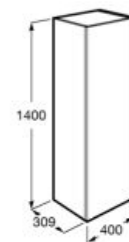

**A851410...** 1200 mm  
For 450 mm basin

**A851408...** 1000 mm  
For 450 mm basin

Finishes:

806 402

Column unit with mirror inside and height adjustable shelves.

**A857237...** 1400 mm

Finishes:

806 402