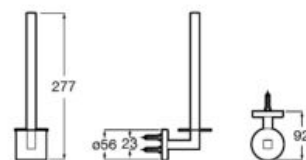

Hotels Square towel rack.

Dimensions in mm. Replace (.) in the product reference with the code of the chosen finish.

C0 Chrome C4 Matt Black