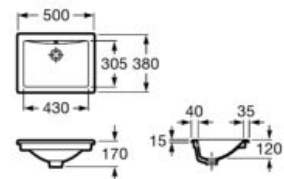

Diverta

Ceramic in countertop or under countertop basin.

A327114000 500 mm

Finishes:

00