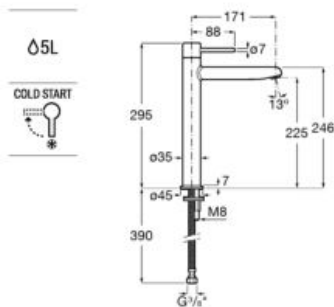

Basin mixer with smooth body, flexible supply hoses and Pin handle. XL-Size.

A5A343F.0

Click-clack universal waste.

A505401000

Chrome

A5054015..

Colours

Finishes: