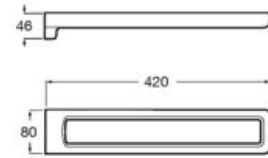

Double towel rail.

A817031001
Chrome

A817031..0
Everlux finishes

Finishes: