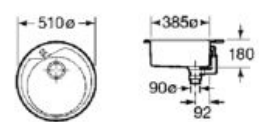

Kitchen Sinks / Stainless Steel

Ruedo

Stainless steel single bowl kitchen sink with one prepunched tap hole and 3½" valve.

A870810515