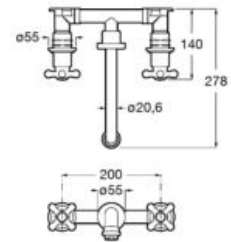

Faucets / Carmen

Built-in twin-lever basin mixer. Waste kit not included.

A5A474BC00

Finishes:

C0

Ø5L

Twin-lever bidet mixer with click-clack waste and flexible supply hoses.

A5A6A4BC00

Finishes:

C0

Wall-mounted twin-lever bath-shower mixer with manual diverter, hand-shower, 1.50 m flexible shower hose and swivel hand-shower wall bracket.

A5A014BC00

Finishes:

C0

Deck-mounted bath-shower mixer with central spout, diverter and hand-shower.

A5A094BC00

Finishes:

C0

Wall-mounted twin-lever shower mixer with hand-shower, 1.50 m flexible shower hose and swivel hand-shower wall bracket.

A5A204BC00

Finishes:

C0