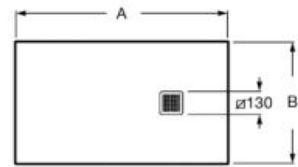

A	B	C
2000	800	34
1700	800	32
1500	800	31
1700	700	31
1500	700	31

Terran

Stonex® angle shower tray. Textured antislip surface. Extraslim. Includes high-flow drain.

- AP10532032001..0 800 x 800 x 28 mm

Finishes: