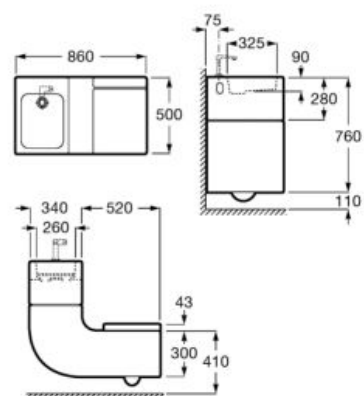

### W+W

Ceramic wall-hung WC and basin. Includes seat and cover and Singles basin faucet.

A893020001 860 mm

Finishes:

00

Ø6/3L