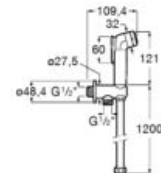

Be Fresh One

Shower kit progressive mixer (1 way) with hand-shower, integrated bracket - water inlet with auto-stop and 1.2 m metal flexible hose.

A5B9D30C00

Finishes:

C0