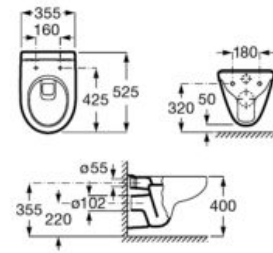

COMPATIBLE WITH MULTICLEAN