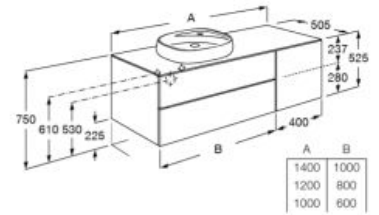

Base unit with two drawers and one door for over countertop 585 / 455 mm basins on the left.

A851404... 1400 mm
For 585 mm basin

A851402... 1400 mm
For 455 mm basin

A851400... 1200 mm
For 585 mm basin

A851398... 1200 mm
For 455 mm basin

A851396... 1000 mm
For 455 mm basin

Finishes:

806 402