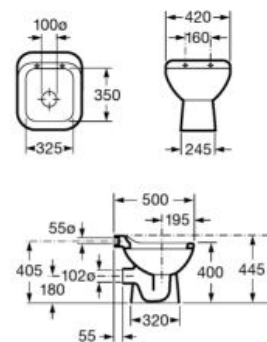

Garda

Ceramic slop hopper. Includes union plug, drain grid and fixing kit.

A371055000

Stainless steel grating with rubber pad for slop hopper.

A526005510

Finishes:

00