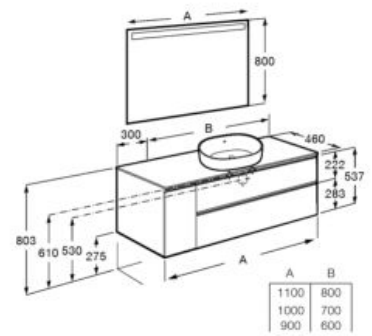

Base unit with two drawers and one door for over countertop basin on the right/left. Legs, basin and faucet not included.

A851504... 1100 mm
Right hand basin

A851505... 1100 mm
Left hand basin

A851956... 1000 mm
Right hand basin

A851957... 1000 mm
Left hand basin

A851502... 900 mm
Right hand basin

A851503... 900 mm
Left hand basin