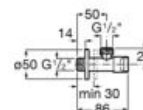

Stop valve

Stop valve (ceramic valve).

A525164500 1/2" - 1/2"

Finishes:

00