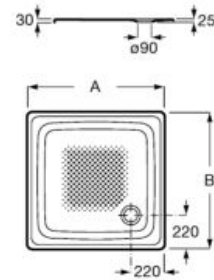

STEEL

3.5 mm

EXTRASLIM

5 mm

ANTI-SLIP