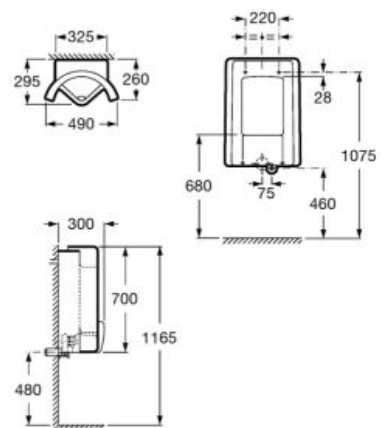

**A359607001**

Ceramic urinal with top inlet. Includes flexible trap, elbow, connector and waste plug.

**A359607000**

Finishes:

00