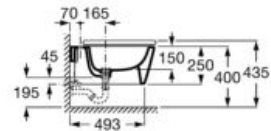

Bathroom Collections / Inspira

Compact back to wall ceramic close-coupled WC Roca Rimless® with dual outlet. Includes elbow and fixing kit.

A342529..0

Dual flush 4.5/3L WC cistern with bottom inlet. Includes fixing kit, inlet mechanism and flush mechanism.

A341520..0

Soft-closing Supralit® seat and cover for compact toilet with quick release.

A80152C..B

Finishes:

COMPACT

ROCA RIMLESS®

4.5/3L

SOFT CLOSE

Ceramic wall-hung bidet. Includes fixing kit. Faucet not included. A compatible Roca installation system is required for the installation of wall-hung bidets.

A357525..0

Soft-closing Supralit® bidet lid.

A806522..B

Finishes:

SOFT CLOSE

Back to wall ceramic bidet. Includes fixing kit. Faucet not included.

A357527..0

Soft-closing Supralit® bidet lid.

A806522..B

Finishes:

SOFT CLOSE