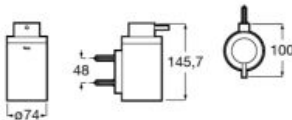

Wall-mounted soap dispenser.
A817596..0

Finishes:
C0 C4 B0