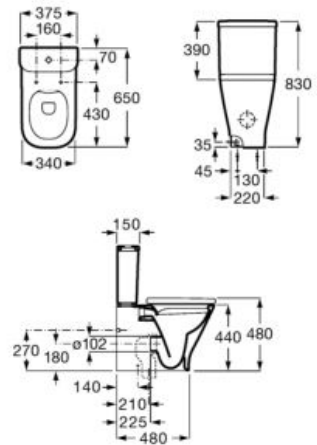

Soft-closing Supralit® seat and cover for toilet with quick release.

A80147200B

Supralit® seat and cover for toilet.

A80147000B

Slim soft-closing seat and cover for toilet with quick release.

A801472003

Ceramic close-coupled Roca Rimless® WC with dual outlet.

A342479000

Dual flush 4.5/3L WC cistern with side inlet. Includes fixing kit, inlet mechanism and flush mechanism.

A341471000

Dual flush 4.5/3L WC cistern with bottom inlet. Includes fixing kit, inlet mechanism and flush mechanism.

A341470000

Soft-closing seat and cover for toilet.

A801472006

Seat and cover for toilet.

A801470002

Finishes:

☐ 00