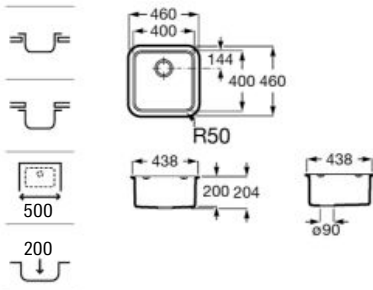

Berlin 40 Plus

Stainless steel single bowl kitchen sink with 3½" valve and waste.

A870B10400