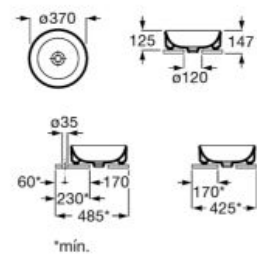

Fineceramic® over countertop basin without tap hole. Faucet not included.

A32768J..0 370 mm

Finishes:

00 S0

N