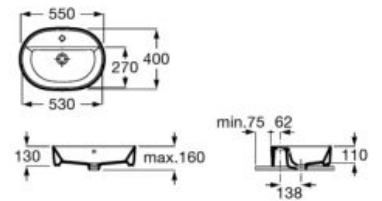

Ceramic over countertop basin. Faucet not included.

A3270Y0000 550 mm

Finishes:

00