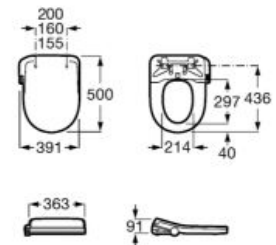

M4 Heated Seat

Heated seat with washing and drying function and temperature adjustment. Round shape. Needs conventional water and power supply.

A804054S01

Finishes:

00

N