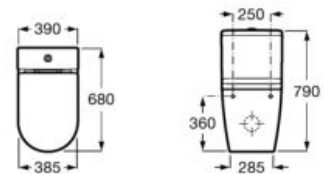

In-Wash® Inspira back to wall close-coupled

Back to wall close-coupled smart toilet with dual flush 4.5/3 litre tank and dual outlet. Includes Roca Rimless®, seat and cover with washing and drying function. Needs power supply.

A80306L001

Finishes:

00