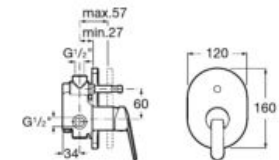

Built-in bath or shower mixer (1 way). Includes the built-in subset and the trim plate. Complete set.

A5A2225C00

Finishes:

C0