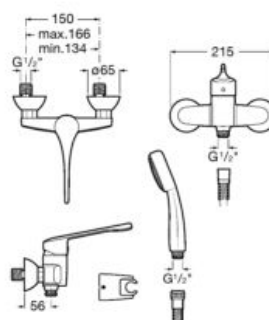

Victoria Pro

Wall-mounted shower mixer, hand-shower, 1.50 m flexible shower hose and swivel wall bracket. Handle for people with reduced mobility.

A5A2023C02

Finishes:

C0