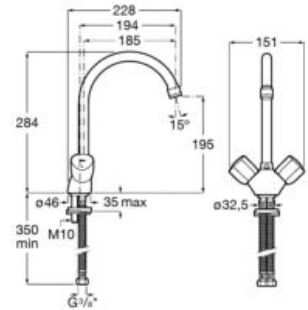

Kitchen Faucets

Victoria

Wall-mounted kitchen mixer with swivel spout and aerator.

A5A7G25C00
While stocks last

Finishes:

Ø8L

Victoria

Wall-mounted kitchen mixer with swivel spout and aerator.

A5A7725C00
While stocks last

Finishes:

Ø8L

Brava

Twin-lever kitchen mixer with swivel spout and flexible supply hoses.

A5A848EC00

Finishes:

N

Ø11L

Brava

Kitchen faucet with swivel spout and flexible supply hoses.

A5A868EC00

Finishes:

N

Ø11L