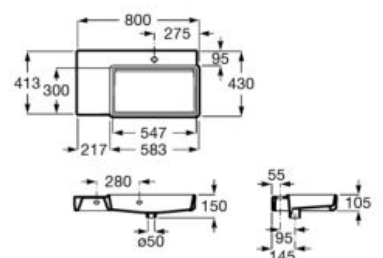

Asymmetric ceramic wall-hung basin. Faucet not included

A327696..0 800 mm

Right hand basin

A327697..0 800 mm

Left hand basin

Finishes:

00 62 S0

N