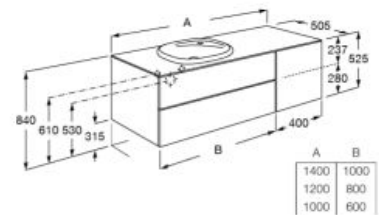

Base unit with two drawers and one door for in countertop 585 / 450 mm basin on the left.

A851416... 1400 mm
For 585 mm basin

A851414... 1400 mm
For 450 mm basin

A851412... 1200 mm
For 585 mm basin

A851410... 1200 mm
For 450 mm basin

A851408... 1000 mm
For 450 mm basin

Finishes:

806 402