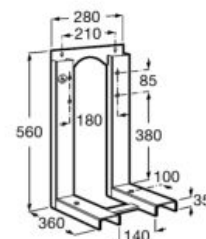

Supporting Frame

Built-in structure for toilet and bidet. Metallic profile capable of withstanding 400 kg.

A822091001