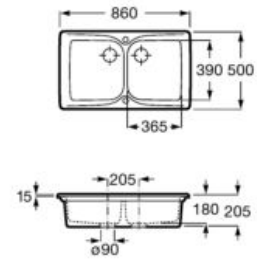

Beverly 85 2C

Fireclay double bowl kitchen sink with a pre-punched and a drilled tap hole, 3 1/2" valves and wastes.

A366057000