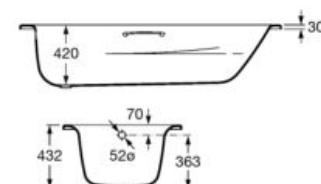

A	B	C	D
1800	800	1617	666
1700	750	1517	626

Swing Plus

Rectangular steel bath with anti-slip base, headrest and grips (3.5 mm thick enamelled steel).

- A236655000 1800 x 800 mm
- A236755000 1700 x 750 mm

Finishes:

00