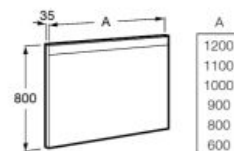

Prisma Basic - Mirror with upper LED lighting.

A812262000 1200 mm

A812261000 1100 mm

A812260000 1000 mm

A812259000 900 mm

A812258000 800 mm

A812257000 600 mm