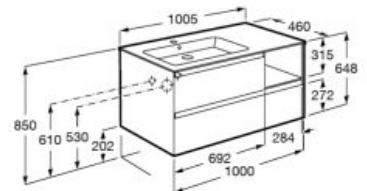

Unik - Base unit with two drawers, one open module and Stonex® basin in matt white finish on the left. Faucet not included.

A851936... 1000 mm
Left hand basin

Finishes:

529 530 538 531 532

N