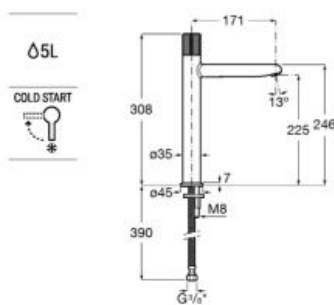

Basin mixer with smooth body, flexible supply hoses and Stripes handle. XL-Size.

A5A3C3F.0

Click-clack universal waste.

A505401000

Chrome

A5054015..

Colours

Finishes: