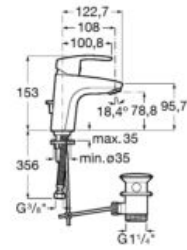

Basin mixer with pop-up waste and flexible supply hoses. Cold Start. S-Size.

A5A3098C00

Finishes:

C0

Δ5L

Basin mixer with smooth body and flexible supply hoses. Cold Start. Click clack waste not included. S-Size.

A5A3298C00

Finishes:

C0

Δ5L

Built-in basin mixer. Universal built-in body required A525220603. Pop-up waste not included.

A5A3L98C00

To be completed with:

Universal built-in body for the installation of built-in basin mixers.

A525220603

Finishes:

C0

Δ5L

Wall-mounted bath-shower mixer with automatic diverter.

A5A0298C00

Finishes:

C0

Wall-mounted shower mixer.

A5A2198C00

Finishes:

C0