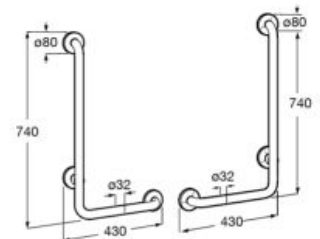

Access Comfort

L shaped grab bar for people with reduced mobility in white stainless steel. Includes fixing kit.

A816907009
Right side

A816906009
Left side