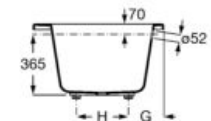

A	B	C	D	E	F
1800	900	470	860	900	425
1800	800	470	860	900	375
1700	800	460	780	850	375
1700	750	460	780	850	350
1600	750	460	680	800	350

G	H
255	340
240	270
240	270
240	220
240	220

Front panel.

A259114000	1800 mm
A259113000	1700 mm
A259112000	1600 mm

Side panel.

A259118000	900 mm
A259117000	800 mm
A259116000	750 mm

Optional:

Bath grip.

A248595000