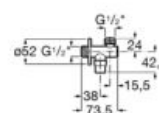

Filter angle valve

Stop valve (ceramic valve).

A525168300 1/2" - 3/8"

A525171100 1/2" - 1/2"

Finishes:

00