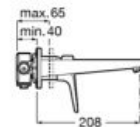

Faucets / Atlas

Basin mixer with smooth body and flexible supply hoses. Cold Start. Click clack waste not included. XL-Size.

A5A3790C00

Finishes:

C0

Ø5L

Built-in basin mixer. Universal built-in body required A525220603. Pop-up waste not included.

A5A3590C00

To be completed with:

Universal built-in body for the installation of built-in basin mixers.

A525220603

Finishes:

C0

Ø5L

Bidet mixer with pop-up waste and flexible supply hoses.

A5A6090C00

Finishes:

C0

Ø5L

Bidet mixer with retractable chain and flexible supply hoses.

A5A6190C00

Finishes:

C0

Ø5L