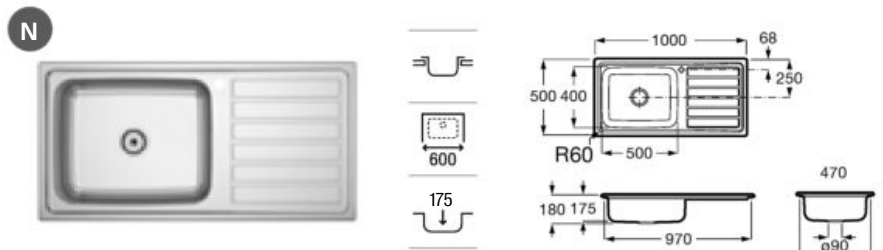

Glasgow 100 ED

Stainless steel single bowl kitchen sink and right drainer with 3½" valve.

A873101C01