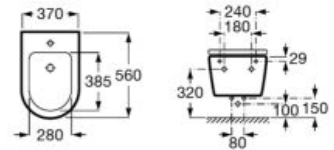

Bathroom Collections / Inspira

Compact back to wall ceramic close-coupled WC Roca Rimless® with dual outlet. Includes elbow and fixing kit.

A342529..0

Dual flush 4.5/3L WC cistern with bottom inlet. Includes fixing kit, inlet mechanism and flush mechanism.

A341520..0

Soft-closing Supralit® seat and cover for compact toilet with quick release.

A80152C..B

Finishes:

COMPACT

ROCA RIMLESS®

4.5/3L

SOFT CLOSE

Ceramic wall-hung bidet. Includes fixing kit. Faucet not included. A compatible Roca installation system is required for the installation of wall-hung bidets.

A357525..0

Soft-closing Supralit® bidet lid.

A806522..B

Finishes:

SOFT CLOSE

Back to wall ceramic bidet. Includes fixing kit. Faucet not included.

A357527..0

Soft-closing Supralit® bidet lid.

A806522..B

Finishes:

SOFT CLOSE