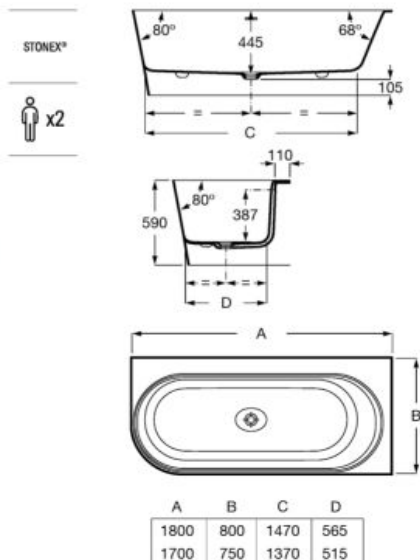

Baths / Stonex®

Raina

Asymmetric Stonex® corner bath. Double-ended bath with right-hand corner installation.

A248664..0 1800 x 800 mm

A248667..0 1700 x 750 mm

Finishes: