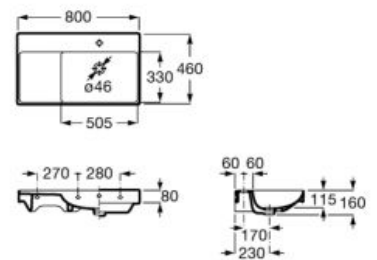

Asymmetric Fineceramic® wall-hung basin. Includes fixing kit. Faucet not included.

A327688..0 800 mm

Right hand basin

A327689..0 800 mm

Left hand basin

Finishes:

00 62 S0

N