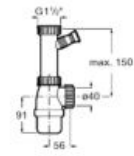

Waste pipe

Trap for single bowl kitchen sinks. Compatible exclusively with Roca stainless steel sinks. Connection for a dishwasher available.

A506405407