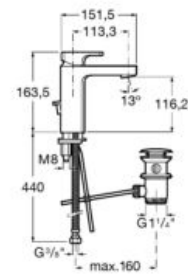

Basin mixer with pop-up waste and flexible supply hoses. Cold Start. M-Size.

A5A3E01C00

Finishes:

C0

Ø5L

Basin mixer with smooth body, click-clack waste and flexible supply hoses. Cold Start. M-Size.

A5A3F01C00

Finishes:

C0

Ø5L

Basin mixer with integrated lateral handle, pop-up waste and flexible supply hoses. Cold Start. L-Size.

A5A4001C00

Finishes:

C0

Ø5L

Basin mixer with pop-up waste and flexible supply hoses. Cold Start. XL-Size.

A5A3G01C00

Finishes:

C0

Ø5L

Twin-lever basin mixer with deck-mounted lateral handles - 3 holes-, pop-up waste and flexible supply hoses. S-Size.

A5A4420C00

Finishes:

C0