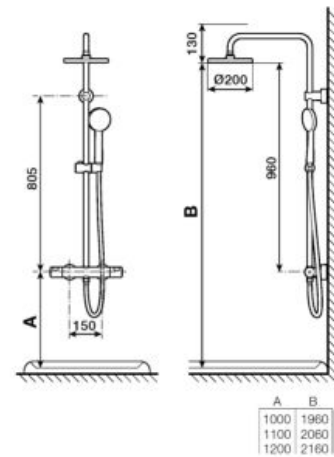

A5A9F18..0

Finishes:

C0 NB

N

**Even-M Round**

Single-lever shower column with shelf, adjustable in height - 875 mm to 1275 mm - and adjustable shower arm, with  $\varnothing$  250 mm shower head,  $\varnothing$  100 mm hand-shower (three functions) on sliding support, 1.75 m satin PVC shower flexible hose and articulated hand-shower bracket.