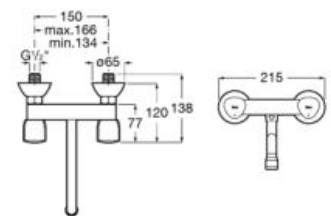

Brava

Wall-mounted twin-lever kitchen mixer with swivel spout and flexible supply hoses.

A5A748EC00

Finishes:

N

Ø11L

Brava

Wall-mounted single-lever kitchen faucet with swivel spout and flexible supply hoses.

A5A858EC00

Finishes:

N

Ø11L

Brava

Wall-mounted twin-lever kitchen mixer with swivel spout and flexible supply hoses.

A5A768EC00

Finishes:

N

Ø11L

Brava

Wall-mounted single-lever kitchen faucet with lower swivel spout.

A5A878EC00

Finishes:

N

Ø11L