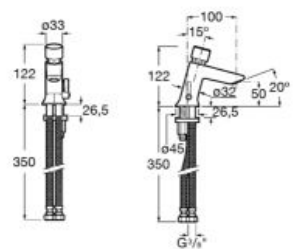

Specific Uses / Instant Foot Self-closing Faucets

Instant Foot

Self-closing progressive foot pedal mixer.
Wall-mounted.

A505128900

Finishes:

C0

Instant Foot

Deck-mounted spout.

A505327000

Finishes:

C0

Instant Foot

Wall spout.

A505326900

Finishes:

C0

Specific Uses / Instant self-closing faucets

Instant

Self-closing deck-mounted basin mixer with push-button, flow limiter to 6 litres/minute and automatic shut-off in 15 seconds.

A5A3177C00

Finishes:

C0

Ø6L

Instant

Self-closing deck-mounted basin mixer with push button, flow limiter to 2 litres/minute and automatic shut-off in 15 seconds.

A5A3377C00

Finishes:

C0

Ø2L