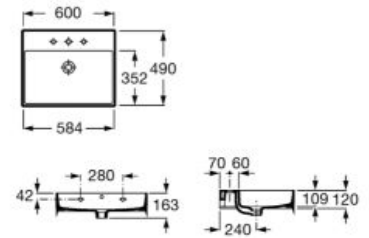

Fineceramic® wall-hung basin. Faucet not included.

A32752C..0 600 mm

Finishes: