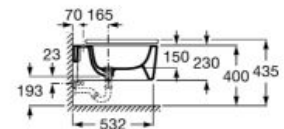

Ceramic wall-hung bidet. Includes fixing kit. Faucet not included. A compatible Roca installation system is required for the installation of wall-hung bidets.

A357535..0

Soft-closing Supralit® bidet lid.

A806532..B

Finishes: