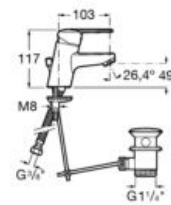

Basin mixer with pop-up waste and flexible supply hoses. XS-Size.

A5A3025C00

Finishes:

C0