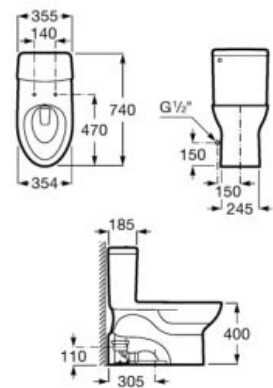

Debba EL One piece WC, Be Fresh bidet shower kit.