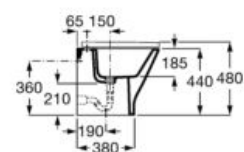

The Gap Round

Comfort height back to wall ceramic bidet. Faucet not included.

A3570N9000

Soft-closing Supralit® bidet lid.

A806D12001

Supralit® bidet lid.

A806D10001

Finishes:

00