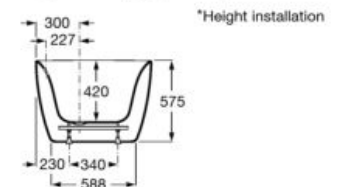

BeCool double-ended

Rectangular acrylic bath with Total Premium hydromassage, remote control and drain kit with hidden overflow. Includes headrest and grip.

A248145001 1900 x 1100 mm

A248144001 1800 x 900 mm

Rectangular acrylic bath with Total hydromassage, control panel and drain kit with hidden overflow. Includes headrest and grip.

A248054001 1800 x 900 mm

Rectangular acrylic bath with drain kit with hidden overflow. Includes headrest and grip.

A247989001 1900 x 1100 mm

A248013001 1800 x 900 mm

Finishes:

00