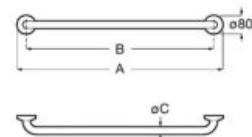

A	B
980	900
780	700
680	600
480	400
380	300

Access Comfort

Straight grab bar for people with reduced mobility in satin stainless steel. Includes fixing kit.

A816930002 900 mm

A816929002 700 mm

A816928002 600 mm

A816927002 400 mm

A816926002 300 mm