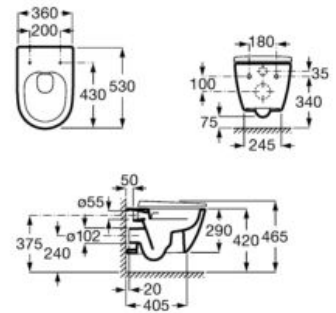

Ceramic wall-hung Roca Rimless® WC. A compatible Roca installation system is required for the installation of wall-hung WCs.

A346687.0

Soft-closing Supralit® seat and cover for toilet with quick release. The seat and cover is not available in Supraglaze® finish.

A801E12..1

Supralit® seat and cover for toilet. The seat and cover is not available in Supraglaze® finish.

A801E10..1

Soft-closing seat and cover for toilet with quick release. The seat and cover is not available in Supraglaze® finish.

A801E12..2

Seat and cover for toilet. The seat and cover is not available in Supraglaze® finish.

A801E10..2

Finishes:

00 62 S0

N