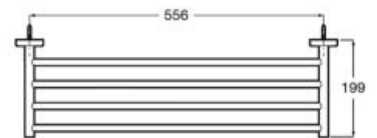

Towel rack.

A817682C00

Finishes:

C0

N