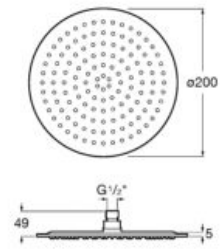

STAINLESS
STEEL