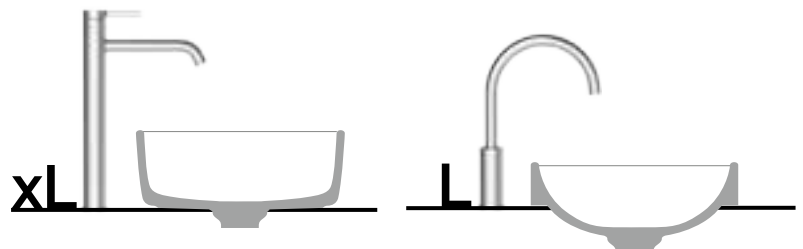

Compatibility with different basins (basin models and basin installation types)

XL-Size

Fit for over countertop basins.