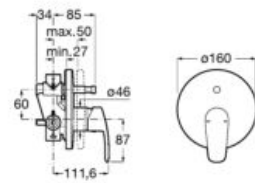

Faucets / Monodin

Built-in bath-shower mixer with automatic diverter (2 ways). Includes the built-in subset and the trim plate. Complete set.

A5A0698C00

Finishes:

C0