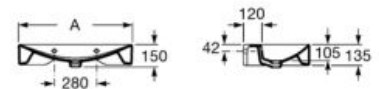

Other Basins / Wall-hung Basins

Dash

Stonex® wall-hung basin with 100 mm countertop and tap hole.

A2W8024000 650 mm

Finishes:

00

N

STONEX®

Dash

Stonex® wall-hung basin with 50 mm countertop, without tap hole.

A2W8025000 650 mm

Finishes:

00

N

STONEX®

Diverta

Ceramic wall-hung or over countertop basin.

A327110000 750 mm

A327111000 470 mm

Optional:

Towel rail. 750 mm and 470 mm basins admit towel rail in both sides

A840597001

Finishes:

00

○ ● ○

Ibis

Compact ceramic wall-hung basin.

A320841001 440 mm

Finishes:

00

COMPACT

○ ○