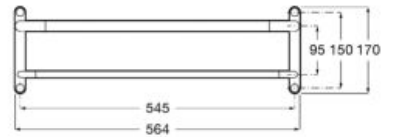

Towel rack with towel rail.

A817416002

Finishes:

00