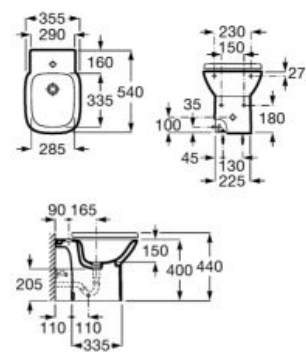

Ceramic bidet. Includes fixing kit. Faucet not included.

A355994000

Soft-closing bidet lid.

A8069D200B

Bidet lid.

A8069D000B

Finishes:

00