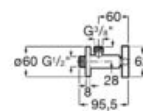

Cross angle valve

Stop valve (ceramic valve).

A525168000 1/2" - 3/8"

A525170800 1/2" - 1/2"

Finishes:

00