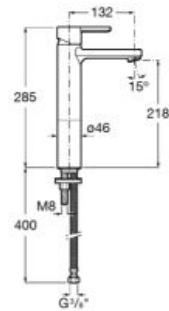

Faucets / Naia

Basin mixer with pop-up waste and flexible supply hoses. Cold Start. XL-Size.

A5A3496C00

Finishes:

C0

Δ5L

Basin mixer with smooth body, click-clack waste and flexible supply hoses. Cold Start. XL-Size.

A5A3796C00

Chrome

Basin mixer with smooth body and flexible supply hoses. Cold Start. Click clack waste not included. XL-Size.

A5A3B96..0

Everlux finishes

Finishes:

C0 CN RG NM

Δ5L

Built-in basin mixer. Universal built-in body required A525220603. Pop-up waste not included.

A5A3596..0

To be completed with:

Built-in universal body for the installation of built-in basin mixers.

A5252206..

Finishes:

C0 CN RG NM

Bidet mixer with pop-up waste and flexible supply hoses.

A5A6096C00

Chrome

Bidet mixer with smooth body and flexible supply hoses. Click-clack waste not included.

A5A6A96..0

Everlux finishes

Finishes:

C0 CN RG NM