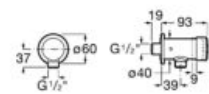

Fluent

Exposed angle shut-off cock for urinal.

A5A9B24C00

External pipe for urinal.

A5A9317C00

Finishes:

C0