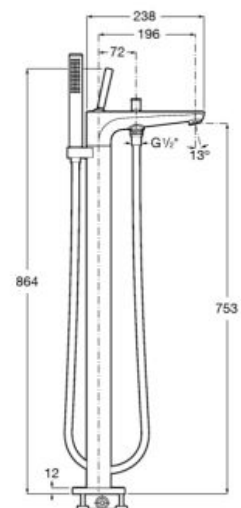

Floorstanding bath-shower mixer with automatic diverter, hand-shower, 1.75 m flexible shower hose and integrated hand-shower wall bracket.

A5A276DC00

Finishes:

C0