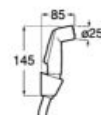

Be Fresh Go

Bidet shower kit (1 way) with hand-shower, integrated bracket - water inlet and 1.2 m metal flexible hose.

A5B9130..0

Finishes: