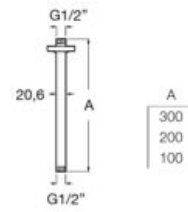

Ceiling arm

Ceiling arm for shower head.

- A5B0650C00 300 mm
- A5B0550..0 200 mm
- A5B0450C00 100 mm

Finishes: