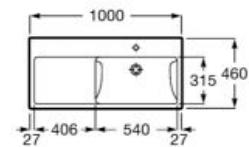

Asymmetric ceramic wall-hung basin. Faucet not included.

A3270ME000 1000 mm

Right hand basin

A3270MB000 1000 mm

Left hand basin

Finishes:

00