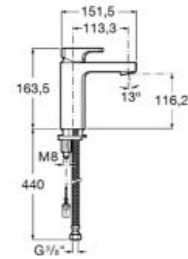

Basin mixer with pop-up waste and flexible supply hoses. Cold Start. M-Size.

A5A3E01C00

Finishes:

C0

Ø5L

Basin mixer with smooth body, click-clack waste and flexible supply hoses. Cold Start. M-Size.

A5A3F01C00

Finishes:

C0

Ø5L

Basin mixer with integrated lateral handle, pop-up waste and flexible supply hoses. Cold Start. L-Size.

A5A4001C00

Finishes:

C0

Ø5L

Basin mixer with pop-up waste and flexible supply hoses. Cold Start. XL-Size.

A5A3G01C00

Finishes:

C0

Ø5L

Twin-lever basin mixer with deck-mounted lateral handles - 3 holes-, pop-up waste and flexible supply hoses. S-Size.

A5A4420C00

Finishes:

C0