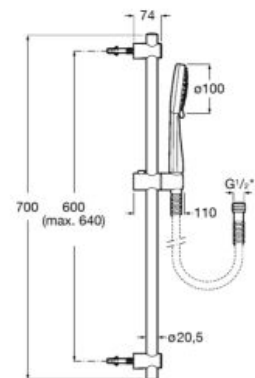

Stella 100/3

Shower kit. 3 functions, 100 mm hand-shower, 700 mm slide bar with adjustable hand-shower bracket and 1.70 m PVC shower flexible hose.

A5B1D03C00

Finishes:

C0