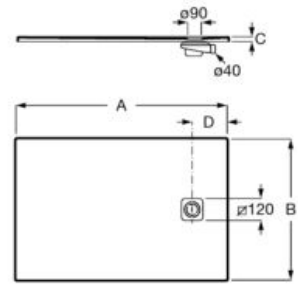

A	B	C	D
2000	1000	34	300
1800	900	33	250
1600	900	32	250
1400	900	31	250
1200	900	29	200
1000	900	26	200
1800	800	33	250
1700	800	33	250
1600	800	32	250
1400	800	31	250
1200	800	29	200
1000	800	26	200
1800	750	33	250
1600	750	32	250
1400	750	31	250
1200	750	29	200
1000	750	26	200
1800	700	33	250
1700	700	33	250
1600	700	32	250
1500	700	32	250
1400	700	31	250
1200	700	29	200
1000	700	26	200

Terran-N Square

Stonex® shower tray. Antislip surface. Gravel texture. Extraslim. Includes high-flow drain and grid matching the colour of the shower tray.

Replace * in the product reference with 1: High-flow drain of 80 mm height or 3: High-flow drain of 60 mm height.

- APA013843840*..0 900 x 900 x 28 mm
- APA013203200*..0 800 x 800 x 26 mm

Finishes:

N