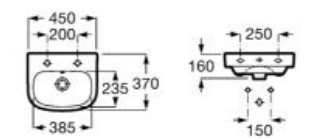

**A325997001** 450 mm

Optional:

Ceramic full pedestal for basin.

**A335990000**

Ceramic semi-pedestal for basin.

**A337991000**

Finishes:

00