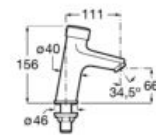

Ø2L

ONE WATER

ØECO