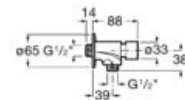

Instant

Exposed, angle shut-off cock for urinal.

A5A9277C00

External urinal pipe.

A5A9317C00

Finishes:

C0