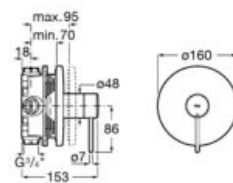

Built-in shower mixer (1 way) and Pin handle.

A5A2B3F..0

To be completed with:
Universal RocaBox.

A525869403

Finishes: