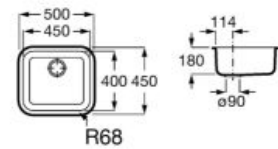

Porto 45

Stainless steel single bowl kitchen sink with 3½" valve and waste.

A870R10450

Pack stainless steel single bowl kitchen sink Porto 45 (ref. A870R10450) and Mencia faucet (ref. A5A7409C00).

A870RD045M