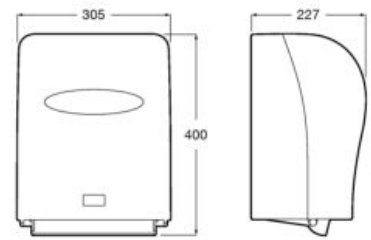

Specific Uses / Accessories for Public Spaces

Public

Automatic paper towel dispenser with sensor.
Powered by 4 alkaline batteries 1.5V LR6 (AA).

A818018009
White finish