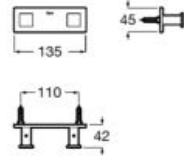

N

Triple robe hook.  
A817603..0

Finishes:  
C0 C4

N

Towel rail.  
A817604..0 750 mm  
A817605..0 600 mm  
A817606..0 450 mm  
A817607..0 300 mm

Finishes:  
C0 C4

N

Double towel rail.  
A817608..0