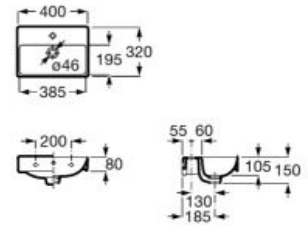

Compact Fineceramic® wall-hung basin. Faucet not included.

A32768D..0 400 mm

Finishes:

00 62 S0

N