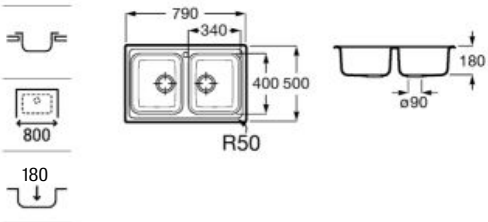

Budapest 80 2C

Stainless steel double bowl kitchen sink with one prepunched tap hole and 3½" valves.

A870N20790