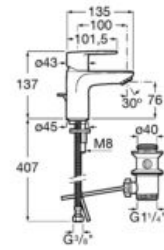

Basin mixer with pop-up waste and flexible supply hoses. Cold Start. S-Size.

A5A304FC00

Finishes:

C0

N

Δ5L

Basin mixer with smooth body and flexible supply hoses. Cold Start. S-Size.

A5A324FC00

Finishes:

C0

N

Δ5L

Basin mixer with smooth body, click-clack waste and flexible supply hoses. Cold Start. S-Size.

A5A3A4FC00

Finishes:

C0

N

Δ5L

Basin mixer with pop up waste and flexible supply hoses. Cold Start. M-Size.

A5A334FC00

Finishes:

C0

N

Δ5L

Basin mixer with smooth body, click-clack waste and flexible supply hoses. Cold Start. M-Size.

A5A3B4FC00

Finishes:

C0

N

Δ5L