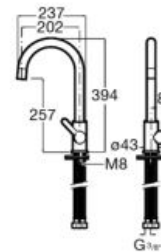

Porto 45

Stainless steel single bowl kitchen sink with 3½" valve and waste.

A870R10450

Pack stainless steel single bowl kitchen sink Porto 45 (ref. A870R10450) and Mencia faucet (ref. A5A7409C00).

A870RD045M