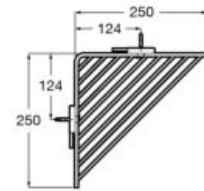

**A817696C00** 300 mm

Finishes:

C0

N

Grilled container.

**A817697C00** 250 mm

Finishes:

Grilled container.