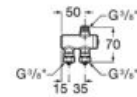

PRE-MIXED
WATER