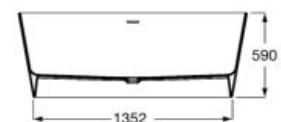

Raina

Oval Stonex® freestanding bath. Including click-clack drain and trap.

A248466..0 1600 x 800 mm

Finishes: