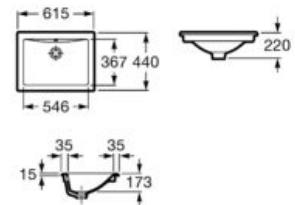

Other Basins / Under Countertop Basins

Diverta

Ceramic under countertop basin.

A32711M000 615 mm

Finishes:

00