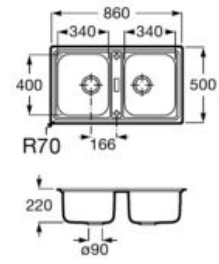

Kitchen Sinks / Stainless Steel

Siena 80 2C

Stainless steel reversible double bowl kitchen sink with two prepunched tap holes, 3½" valve and and pop-up waste.

A870K20860