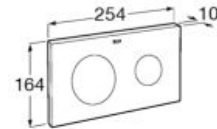

PL10 Dual

Dual flush operating plate for Roca One installation systems. No tools required for installation.

A8901890..

Finishes: