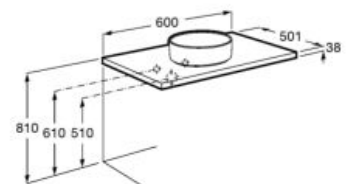

Countertop for over countertop basins.
Includes brackets for fixing to the wall.

A857318... 600 mm

Finishes:

806 402