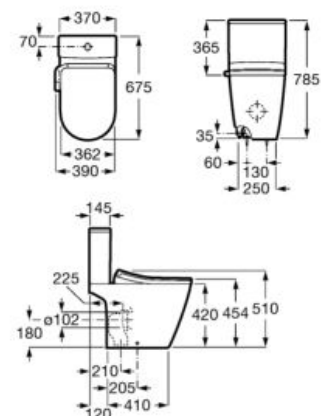

In-Wash® Ona close-coupled

Close-coupled smart toilet with dual flush 4.5/3 litre and dual outlet. Includes Roca Rimless®, seat and cover with washing and drying function. Supraglaze® glazing. Needs power supply.

A803151S01

Close-coupled smart toilet with heated seat, adjustable temperature, dual flush 4.5/3 litre and dual outlet. Includes Roca Rimless®, seat and cover with washing and drying function. Supraglaze® glazing. Needs power supply.

A80315HS01

Finishes:

☐ S0

N