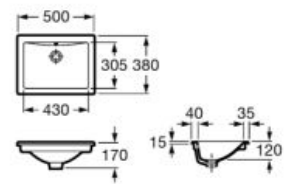

Diverta

Ceramic in countertop or under countertop basin.

A327114000 500 mm

Finishes:

00