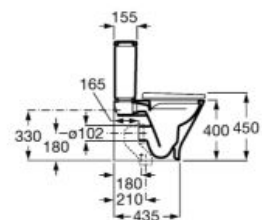

COMPACT
ROCA RIMLESS®
Ø4.5/3L