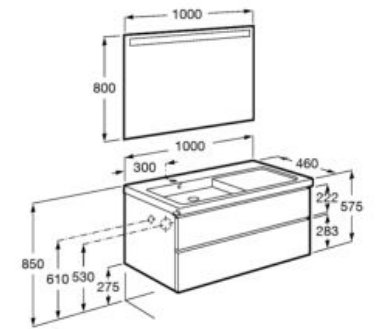

Bathroom Collections / The Gap

Unik - Base unit with two drawers and asymmetric basin. Legs and faucet not included.

A851967... 1000 mm
Right hand basin

A851966... 1000 mm
Left hand basin

Pack - Base unit with two drawers, asymmetric basin and Eidos LED mirror. Legs and faucet not included.

A851978... 1000 mm
Right hand basin

A851977... 1000 mm
Left hand basin

Optional:

Set of two legs.

Finishes:

806 509 547 548 434 517 402

N