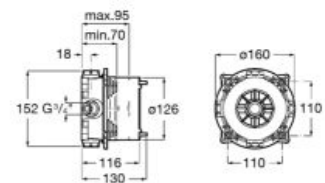

RocaBox Universal

Universal RocaBox.

A525869403

Internal extension kit (20 mm).

A525564303

Extension kit (20 mm).

A525564600 Round

A525564700 Square