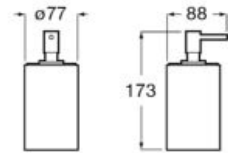

Over countertop soap dish.

A8177930..

Finishes:

09 12

N

Over countertop soap dispenser.

A8177910..

Finishes:

09 12

N