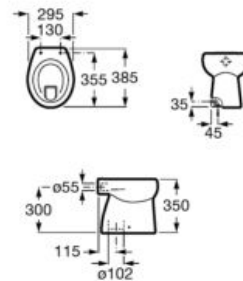

Finishes:

FLAT BOWL

**Oriental**

Squatting pan.

**A345090001**

Finishes: