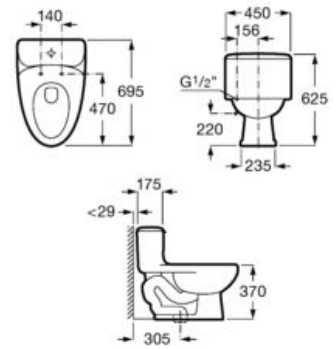

Boston

One piece WC with vertical outlet. 305 mm.

A34845A000

Soft-closing seat and cover for toilet.

A80N032001

Seat and cover for toilet.

A80N030001

Finishes:

00

Ø6L

Inspira

One piece WC with vertical outlet.

A349486000

Evacuation elbow.

A892016620 305 mm

A892016610 400 mm

Seat and cover for toilet.

A801A9200B

Finishes:

00

Ø4,8L

The Gap

One piece WC with dual outlet. 305 mm.

A349477000

Soft-closing seat and cover for toilet.

A801472004

Seat and cover.

A801470004

Finishes:

00

Ø4.5/3L