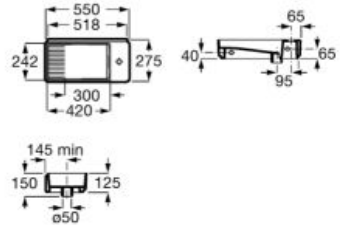

Compact ceramic wall-hung basin. Faucet not included.

A327692..0 550 mm

Finishes:

N