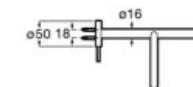

Towel rack with towel rail.

A817683C00

Finishes:

C0

N