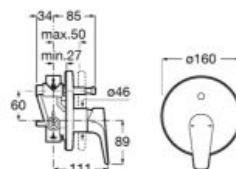

Built-in bath-shower mixer with automatic diverter (2 ways). RocaBox required A525869403.

A5A0690C00

Finishes:

C0