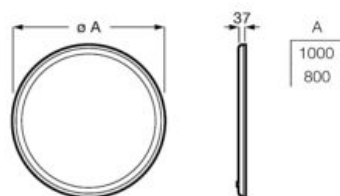

Furniture, Mirrors and Lighting / Mirrors and Magnifying Mirrors

Iridia

Round mirror with perimetral LED lighting and demister device, activated by touch sensors.

A812338000 Ø 1000 mm

A812337000 Ø 1000 mm