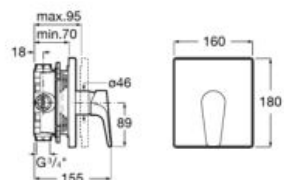

Built-in bath or shower mixer (1 way). RocaBox required A525869403.

A5A2B90C00

To be completed with:
Universal RocaBox.

A525869403

Finishes:

C0