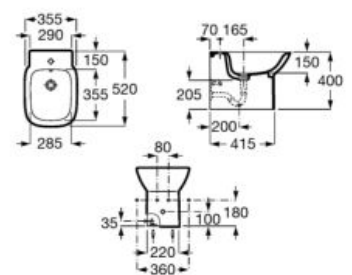

Back to wall ceramic bidet without lid. Faucet not included.

A355997000

Finishes:

00