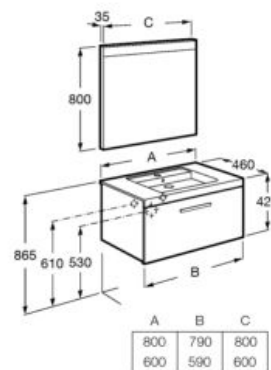

Furniture, Mirrors and Lighting / Prisma

Unik - Base unit with one drawer and basin.
Faucet not included.

A855945... 800 mm

A855944... 600 mm

Pack - Base unit with one drawer, basin and Prisma Basic LED mirror. Faucet not included.

A855929... 800 mm

A855928... 600 mm

Finishes:

806 321 322 153