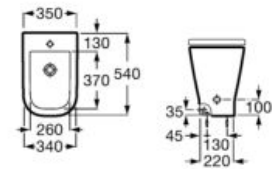

The Gap Square

Comfort height ceramic bidet. Faucet not included.

A35747C000

Soft-closing Supralit® bidet lid.

A80673200B

Supralit® bidet lid.

A80673000B

Finishes:

☐ 00