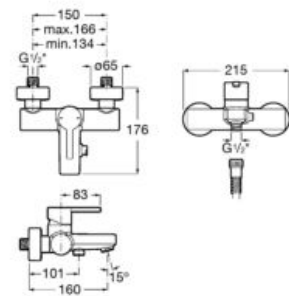

Wall-mounted bath-shower mixer with automatic diverter.

A5A0296..0

Finishes: