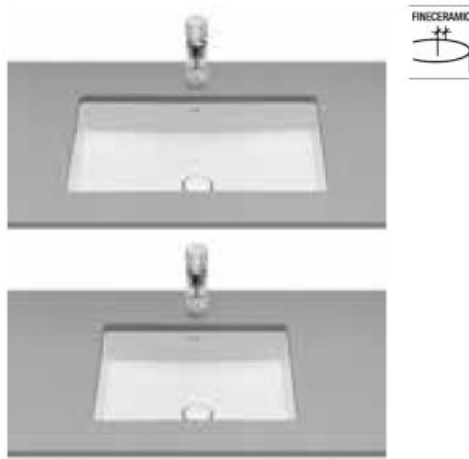

- A327535..0** 605 mm
- A327536..0** 495 mm

Finishes:

Fineceramic® semi-recessed basin. Faucet not included.

- A32753S..0** 550 mm

Finishes:

Ceramic wall-hung Roca Rimless® WC.  
Includes fixing kit. A compatible Roca installation system is required for the installation of wall-hung WCs.