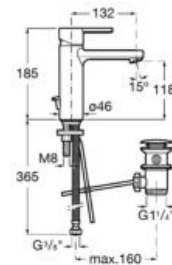

Basin mixer with pop-up waste and flexible supply hoses. Cold Start. M-Size.

**A5A3396C00**

Finishes:

C0

Ø5L

Basin mixer with smooth body, click-clack waste and flexible supply hoses. Cold Start. M-Size.

**A5A3996C00**