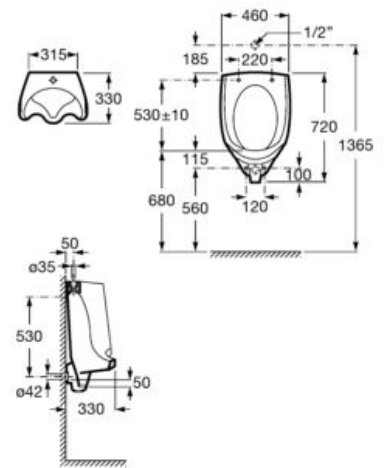

Specific Uses / Urinals

Mural

Ceramic urinal with top inlet. Includes hose, flush plug and fixing kit.

A353330001

Wall connecting elbow. Needed for mounting the Mural urinal.

A526505114

Wall drain elbow. Needed for mounting the Mural urinal.

A526505214

Finishes:

00