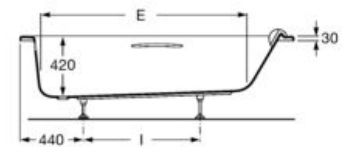

A	B	C	D	E	F
1900	900	1695	774	1435	695
1800	800	1595	674	1335	590
1700	800	1495	674	1235	590
1700	700	1495	574	1235	485

G	H	I	Litr
85	730	810	300
80	640	810	240
80	640	700	255
70	560	700	200

Vythos double-ended

Rectangular acrylic bath with Total hydromassage, control panel and drain kit.

A248607001	1800 x 900 mm
A248635001	1800 x 800 mm
A248606001	1700 x 800 mm
A248605001	1700 x 750 mm
A248604001	1600 x 750 mm

Rectangular acrylic bath with Tonic hydromassage, push button and drain kit.

A248584001	1800 x 900 mm
A248634001	1800 x 800 mm
A248583001	1700 x 800 mm
A248582001	1700 x 750 mm
A248581001	1600 x 750 mm

Rectangular acrylic bath.

A248556000	1800 x 900 mm
A248632000	1800 x 800 mm
A248555000	1700 x 800 mm
A248554000	1700 x 750 mm
A248553000	1600 x 750 mm

Finishes:

00