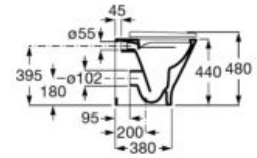

**A801D12001**

Supralit® seat and cover for compact WC.

**A801D10001**

Slim soft-closing seat and cover for toilet with quick release.

**A801D12003**

Finishes:

00

N