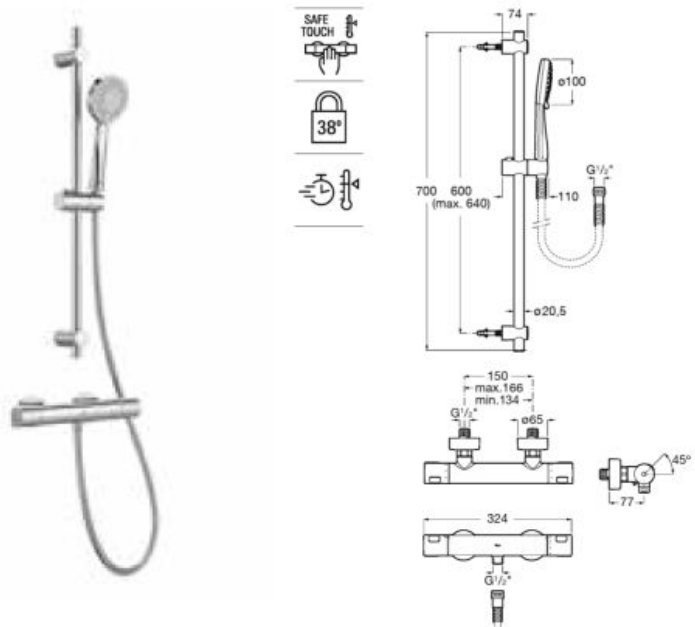

T-500

Pack. Includes: wall-mounted thermostatic shower mixer and shower set with 100 mm, three functions Stella hand-shower, 700 mm slide bar with adjustable hand-shower bracket and 1.70 m flexible shower hose.

A5D2F18C00

Finishes:

C0