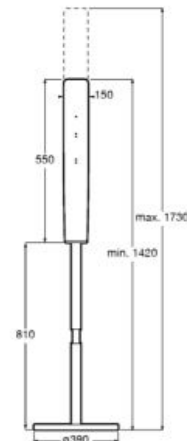

Public

Hygiene station. Extendible pedestal for soap
or gel dispenser. Compatible with Public
dispensers (not included). Metal and plastic.

A818015000