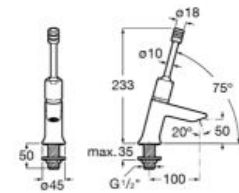

Instant Care

Self-closing deck-mounted basin faucet with gerontological handle.

A5A4377C00

Finishes:

C0