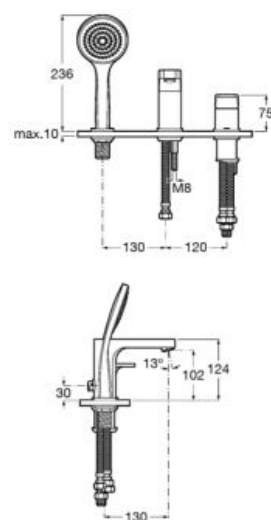

Deck-mounted bath-shower mixer with 130 mm spout, diverter, hand-shower and flexible shower hose.

A5A9901C00

Finishes: