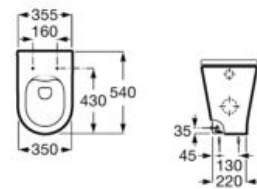

The Gap Round

Comfort height back to wall ceramic single floorstanding Roca Rimless® WC. Includes fixing kit.

A3470N8000

Unavailable until March 2024

Soft-closing Supralit® seat and cover for compact toilet.

A801D12001

Seat and cover for compact toilet.

A801D10001

Finishes:

00

N