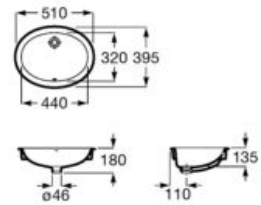

Other Basins / Under Countertop Basins

Neo Selene

Ceramic in countertop or under countertop ceramic basin.

A322307000 510 mm

Finishes:

00