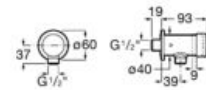

Specific Uses / Fluent Self-closing Faucets

Fluent

ECO Exposed angle shut-off cock for urinal.

A5A9D24C00

External pipe for urinal.

A5A9317C00

Finishes:

C0

ΔECO

Fluent

Built-in shut-off cock for urinal with round wall plate.

A5A9A24C00

Finishes:

C0

Fluent

ECO Built-in shut-off cock for urinal with round wall plate.

A5A9C24C00

Finishes:

C0

ΔECO