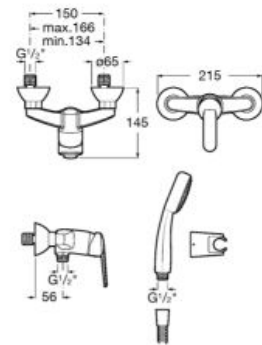

Built-in bath-shower mixer with automatic diverter (2 ways). Includes the built-in subset and the trim plate. Complete set.

A5A0625C00

Finishes:

C0