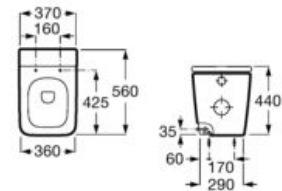

Bathroom Collections / Inspira

Back to wall ceramic single floorstanding Roca Rimless® WC with dual outlet. Includes fixing kit.

A347537..0

Soft-closing Supralit® seat and cover for toilet with quick release.

A801532..B

Finishes: