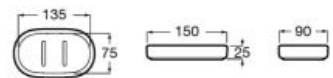

Over countertop soap dish.

A3870Z5000

Finishes:

00