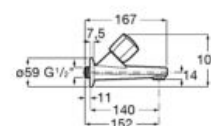

Built-in basin faucet (blue index).

A5A788EC00

Built-in basin faucet (red index).

A5A798EC00

Finishes:

N