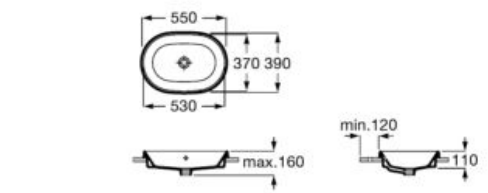

Ceramic in countertop basin. Faucet not included.

A3270Y5000 550 mm

Finishes:

00