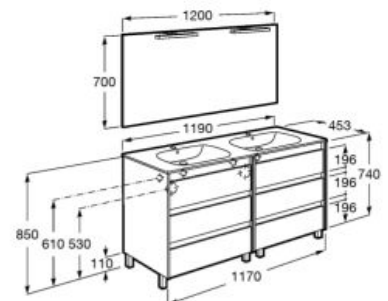

Pack - Base unit with six drawers, double bowl basin, mirror and LED spotlight. Legs included. Faucet not included.

**A851896...** 1200 mm

Finishes: