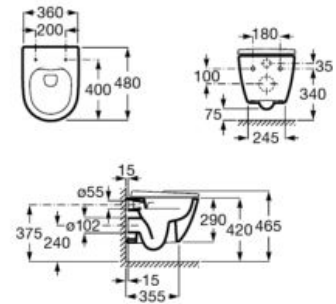

Ceramic wall-hung Roca Rimless® WC. A compatible Roca installation system is required for the installation of wall-hung WCs.

A346687.0

Soft-closing Supralit® seat and cover for toilet with quick release. The seat and cover is not available in Supraglaze® finish.

A801E12..1

Supralit® seat and cover for toilet. The seat and cover is not available in Supraglaze® finish.

A801E10..1

Soft-closing seat and cover for toilet with quick release. The seat and cover is not available in Supraglaze® finish.

A801E12..2

Seat and cover for toilet. The seat and cover is not available in Supraglaze® finish.

A801E10..2

Finishes:

00 62 S0

N

N

Compact ceramic wall-hung Roca Rimless® WC. A compatible Roca installation system is required for the installation of wall-hung WCs.

A346688..0

Soft-closing Supralit® seat and cover for compact toilet with quick release. The seat and cover is not available in Supraglaze® finish.

A801E22..1

Supralit® seat and cover for compact toilet. The seat and cover is not available in Supraglaze® finish.

A801E20..1

Soft-closing seat and cover for compact toilet with quick release. The seat and cover is not available in Supraglaze® finish.

A801E22..2

Seat and cover for compact toilet. The seat and cover is not available in Supraglaze® finish.

A801E20..2

Finishes:

00 62 S0