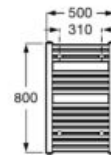

Water-heated towel rail. Includes assembly kit, plug and trap.

A815504000 800 mm
White

A815504001 800 mm
Chrome

Finishes: