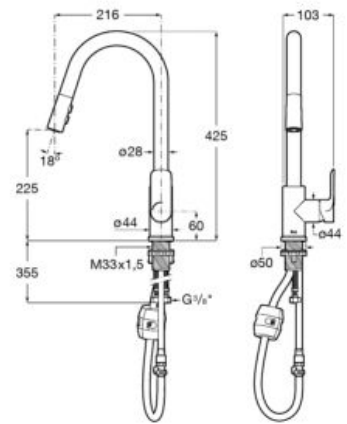

Cala

Kitchen mixer with retractable swivel spout, 2-function rinse spray and flexible supply hoses. Cold Start.

A5A816E..0

Finishes: