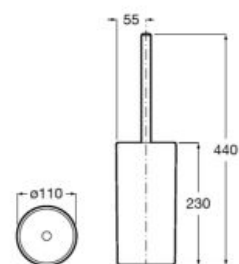

Onda toilet roll holder.