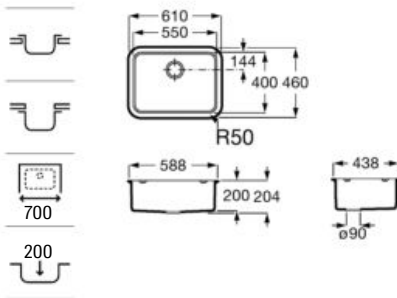

Berlin 55 Plus

Stainless steel single bowl kitchen sink with 3½" valve and waste.

A870B10550