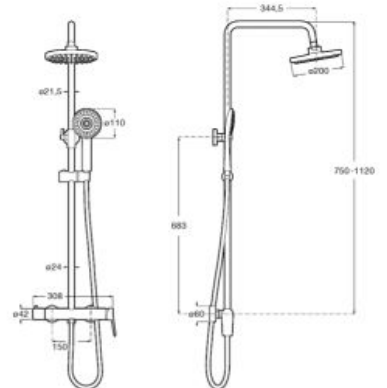

### Vega

Single-lever shower column adjustable in height. Shower head ø 200 mm, 1.50 m metallic flexible hose and Stella 100/3F hand-shower.

**A5A976E..0**

Finishes:

**C0 NB**

**N**

**Victoria Connect**

Shower column adjustable in height.  
Includes ø 245 mm shower head, ø 100 mm  
hand-shower one function, 1.5 m metal  
hose and articulated hand-shower bracket.  
Connectable to any faucet.