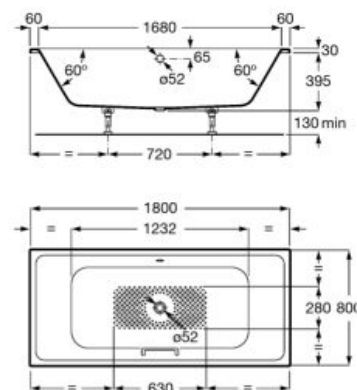

**Princess**

Rectangular steel bath with anti-slip base and grips.

**A220270001** 1700 x 750 mm

**A220370001** 1600 x 750 mm

**A220470001** 1500 x 750 mm

**A220950001** 1700 x 700 mm

Rectangular steel bath with anti-slip base. Without hydromassage and grips.