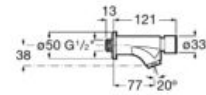

Specific Uses / Instant Self-closing Faucets

Instant

Self-closing wall-mounted basin faucet with push button.

A5A7877C00

Finishes:

C0

Ø6L

Instant

Exposed, angle shut-off cock for shower.

A5A2777C00

Finishes:

C0

Instant

Self-closing built-in shut-off cock for shower with round wall-plate.

A5A2677C00

Finishes:

C0

Instant

Exposed, angle shut-off cock for urinal.

A5A9277C00

External urinal pipe.

A5A9317C00

Finishes:

C0

Instant

Built-in shut-off cock for urinal with round wall plate.

A5A9077C00

Finishes:

C0