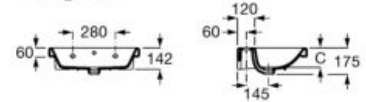

Finishes:

00

Ceramic wall-hung basin. Faucet not included.

**A3270M1000** 600 mm

**A3270MV000** 550 mm

Finishes:

00

Asymmetric ceramic wall-hung basin. Faucet not included.