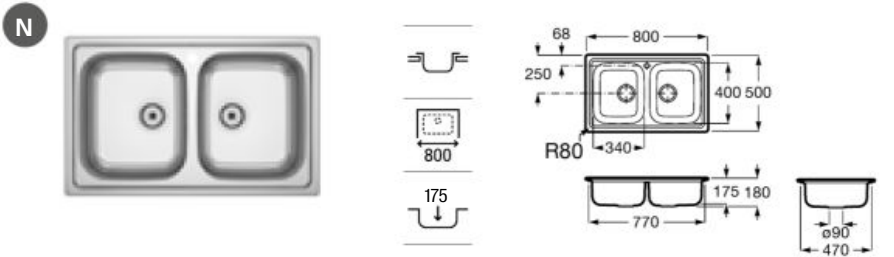

Glasgow 80 2C

Stainless steel double bowl kitchen sink with 3/2" valve.

A872801C01