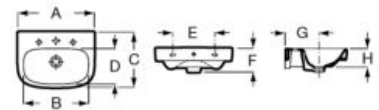

Ceramic wall-hung basin. Faucet not included.

- **A325993000** 650 mm
- **A325994000** 600 mm
- **A325996000** 500 mm

Optional:

Ceramic full pedestal for basin.

A335990000

Ceramic semi-pedestal for basin.

A337991000

Finishes:

00

A	B	C	D	E	F	G	H
650	560	480	355	280	170	230	150
600	515	480	355	280	170	230	150
500	430	420	280	280	170	230	150

Ceramic wall-hung basin with one tap hole. Faucet not included.

A325995000 550 mm

Ceramic wall-hung basin with two tap holes. Faucet not included.

A325995001 550 mm

Optional:

Ceramic full pedestal for basin.

A335990000

Ceramic semi-pedestal for basin.

A337991000

Finishes:

00