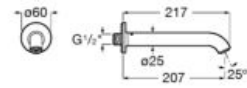

Nu

Wall-mounted bath spout.

A5A083F..0

Finishes: