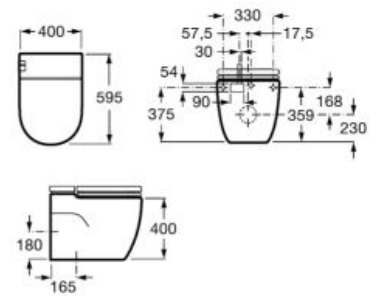

Meridian In-Tank®

Floor standing toilet with integrated tank. Includes seat and cover. Power supply required.

A893303000

Finishes:

00