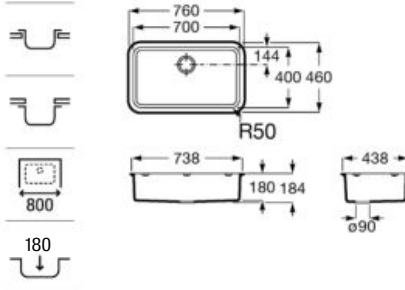

Berlin 70

Stainless steel single bowl kitchen sink with 3½" valve and waste.

A871701B00