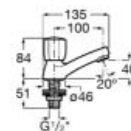

Basin pillar faucet (blue index). XS-Size.

A5A428EC00

Basin pillar faucet (red index). XS-Size.

A5A438EC00

Finishes:

N