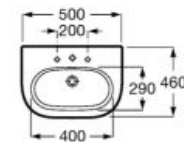

Ceramic wall-hung basin. Faucet not included.

A32724B000 1000 mm

A32724D000 850 mm

A327240000 700 mm

Optional:

Ceramic full pedestal for basin.

A335240000

Towel rail.

A816291001

Finishes:

00

A	B
1000	500
850	460
700	400

Ceramic wall-hung basin. Faucet not included.

A325244000 500 mm

Optional:

Ceramic full pedestal for basin.

A335240000

Finishes:

00

Ceramic wall-hung basin. Faucet not included.

A325245000 450 mm

Optional:

Ceramic full pedestal for basin.

A335240000

Finishes:

00