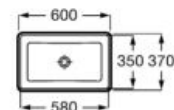

Ceramic over countertop basin. Faucet not included.

A3270Y2000 600 mm

Finishes:

00