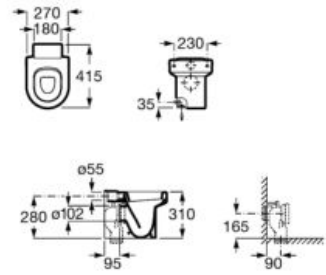

Happening

Back to wall single floorstanding bowl with dual outlet for children's WC. Includes fixing kit and connecting plug.

A347115000

Foam seat for children's WC with polyamide hinges.

A801116..4

Finishes: