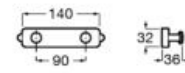

Double robe hook (can be installed with screws or adhesive).

A817721..0

Finishes:

N