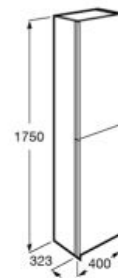

Column unit with two doors.

- A857848... 1750 mm

Finishes:

N