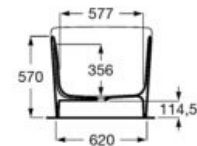

Maui Square

Rectangular Stonex® freestanding bath. Including click-clack drain and trap.

A248502..0 1550 x 700 mm

Finishes: