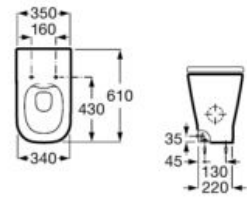

Specific Uses / Accessibility

The Gap Square

Comfort height ceramic single floorstanding Roca Rimless® WC. Includes fixing kit.

A347479000

Soft-closing seat and cover for toilet.

A801472006

Seat and cover for toilet.

A801470002

Soft-closing Supralit® seat and cover for compact toilet. Quick removal.

A80147200B

Supralit® seat and cover for compact toilet.

A80147000B

Finishes:

☐ 00

N