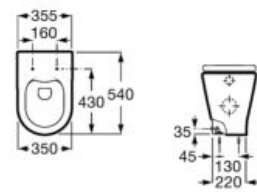

**A801D10001**

Slim soft-closing seat and cover for toilet with quick release.

**A801D12003**

Finishes:

00

Comfort height back to wall ceramic close-coupled Roca Rimless® WC with dual outlet.

**A3420NJ000**