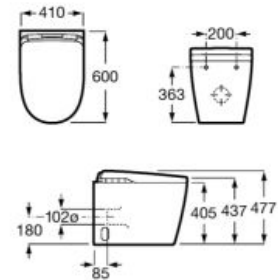

In-Wash® Insignia back to wall single floorstanding

Back to wall single floorstanding smart toilet with integrated dual flush 4.5/3 litre tank and dual outlet. Includes Roca Rimless® Vortex, seat and cover with premium washing and drying function. Supraglaze® glazing. Needs power supply.

A803105001

Finishes:

00

N