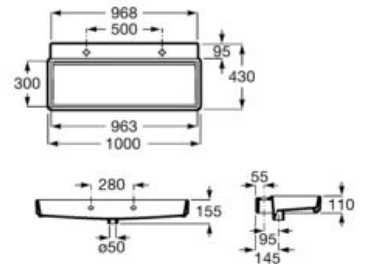

Ceramic wall-hung basin with two tap holes. Faucets not included.

A327699..0 1000 mm

Finishes:

00 62 S0

N