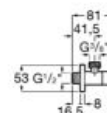

Square angle valve

Stop valve (ceramic valve).

A5251679.. 1/2" - 3/8"

A5251707.. 1/2" - 1/2"

Finishes:

00

CN

RG

NM

NB