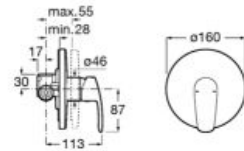

**A5A2298C00**

Finishes:

C0

Monodin single-lever built-in shower mixer (2 ways), Stella 100 kit, Raindream shower head.