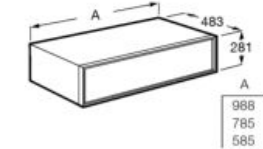

Auxiliary unit with one drawer.

- A857854... 1000 mm
- A857853... 800 mm
- A857852... 600 mm

Finishes:

N