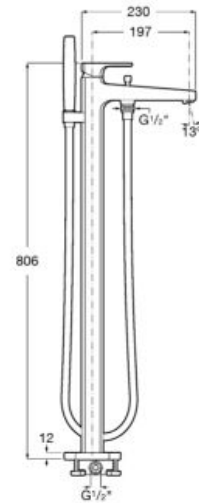

Faucets / L90 / Escuadra

Floorstanding bath-shower mixer with automatic diverter, hand-shower, 1.50 m flexible shower hose and integrated hand-shower wall bracket.

A5A2701C00

Finishes:

C0