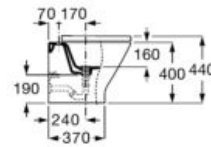

Bathroom Collections / The Gap Square

Back to wall ceramic bidet. Faucet not included.

A357477000

Soft-closing Supralit® bidet lid.

A80673200B

Supralit® bidet lid.

A80673000B

Finishes:

00

Bathroom Collections / The Gap Round

Ceramic wall-hung Roca Rimless® WC and hidden fixations. A compatible Roca installation system is required for the installation of wall-hung WCs.

A3460NL000

Soft-closing Supralit® seat and cover for toilet with quick release.

A801D12001

Supralit® seat and cover for toilet.

A801D10001

Slim soft-closing seat and cover for toilet with quick release.

A801D12003

Finishes:

00