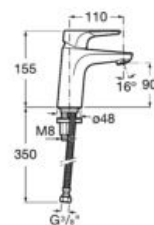

Δ5L

Basin mixer with smooth body and flexible supply hoses. Cold Start. Click clack waste not included. S-Size.

**A5A3290C00**

Finishes:

C0

Δ5L

Basin mixer with smooth body and flexible supply hoses. Cold Start. Click clack waste not included. M-Size.