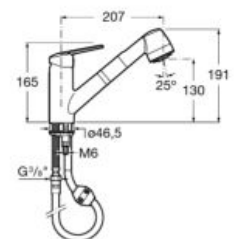

Victoria Plus

Kitchen mixer. With lateral handle, swivel spout and flexible supply hoses.

A5A844FC00

Finishes:

N

Ø8L

Victoria

Kitchen mixer with swivel spout, and flexible supply hoses.

A5A8E25C00

While stocks last

Finishes:

Ø11L

Victoria

Kitchen mixer with swivel spout, and flexible supply hoses.

A5A8925C00

While stocks last

Finishes:

Ø10L

Victoria

Kitchen mixer with retractable swivel spout, rinse spray function and flexible supply hoses.

A5A8125C00

While stocks last

Finishes:

Ø8L