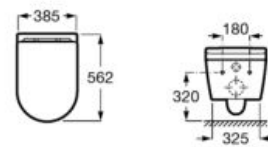

In-Wash® Inspira wall-hung

Wall-hung smart toilet. Includes Roca Rimless®, seat and cover with washing and drying function. Needs power supply. Duplo WC One Smart installation system (A890078020) recommended.

A803060001

Finishes:

00