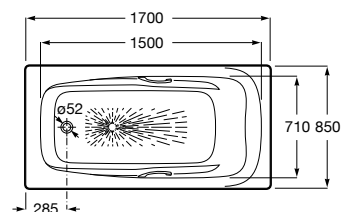

CAST
IRON

ANTI-SLIP

Ming cast iron bath.