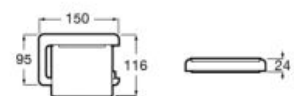

Toilet roll holder with cover.

A817033001
Chrome

A817033..0
Everlux finishes

Finishes: