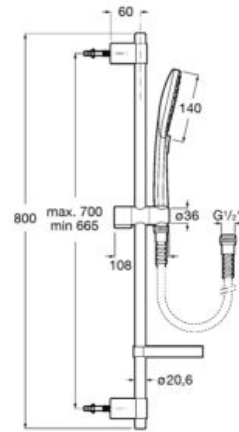

Plenum Square 140/3

Shower kit. 3 functions, 140 mm hand-shower, 800 mm slide bar with adjustable hand-shower bracket, soap dish and 1.70 m PVC flexible hose.

A5B1A10C00

Chrome finish

A5B1A10CB0

White / chrome finish

Finishes: