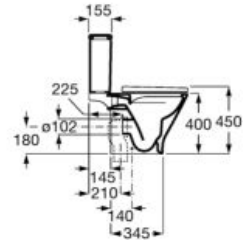

Supralit® seat and cover for toilet.

**A801D10001**

Slim soft-closing seat and cover for toilet with quick release.

**A801D12003**

Finishes:

00

ROCA RIMLESS®  
COMPATIBLE WITH MULTICLEAN  
Ø4.5/3L

Compact back to wall ceramic close-coupled Roca Rimless® WC with dual outlet.