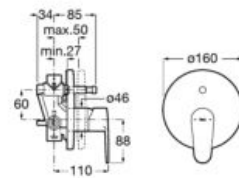

Faucets / Victoria Plus

Built-in bath-shower mixer with automatic diverter (2 ways). Includes the built-in subset and the trim plate. Complete set.

A5A064FC00

Finishes:

C0

N