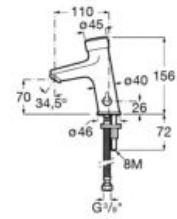

### Fluent

Self-closing deck-mounted basin mixer with push-button and aerator.

A5A3A24C00

Finishes:

C0

Ø5L