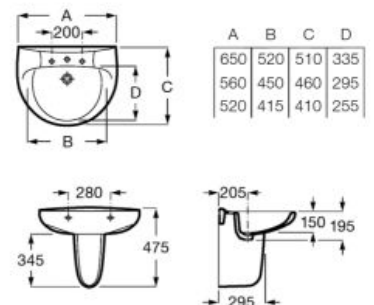

Ceramic wall-hung basin. Faucet not included.

A325391..0 650 mm

A325393..0 560 mm

A325394..0 520 mm

Optional:

Ceramic full pedestal for basin.

A331300..1

Ceramic semi-pedestal for basin.

A336312..5

Finishes: