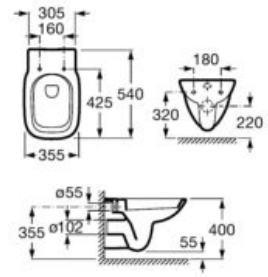

ROCA RIMLESS®
COMPATIBLE WITH MULTICLEAN