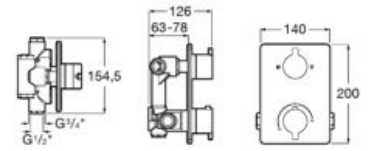

Faucets / Naia

Built-in bath-shower mixer with automatic diverter (2 ways). RocaBox required
A525869403.

A5A0196C00

Finishes:

C0