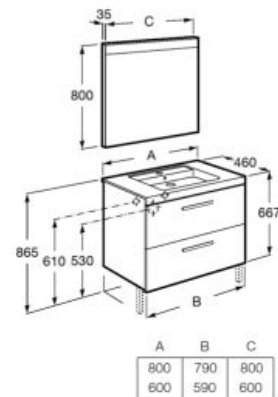

## Furniture, Mirrors and Lighting / Prisma

Column unit with height adjustable shelves.  
Reversible.

**A856887...** 1200 mm

Finishes:

806 321 322 153

Ceramic wall-hung basin. Faucet not included.

**A327540000** 1200 mm