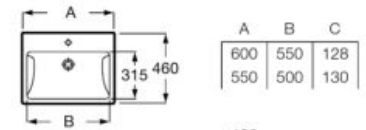

Ceramic wall-hung basin. Faucet not included.

A3270M1000 600 mm

A3270MV000 550 mm

Finishes:

00