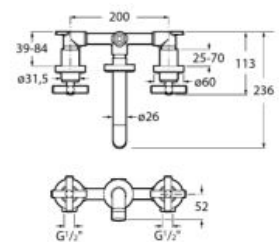

Built-in twin-lever basin mixer with 190 mm spout.

A5A4743C00

Finishes:

C0