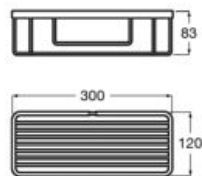

Grilled container.

A816730001 300 mm

Finishes:

01