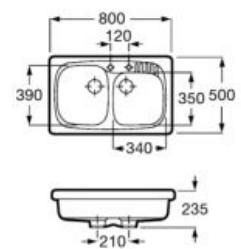

Leman 80 2C

Fireclay double bowl kitchen sink with two pre-punched tap holes and 3 1/2" valves.

A365962001