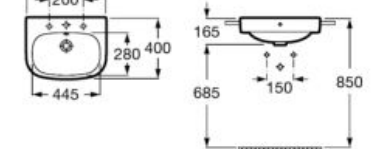

Bathroom Collections / Debba

Ceramic wall-hung basin. Faucet not included.

A325998000 400 mm

Finishes:

00

COMPACT

Ceramic in countertop basin. Faucet not included.

A32799M000 500 mm

Finishes:

00

Ceramic semi-recessed basin. Faucet not included.

A32799S000 520 mm

Finishes:

00

○ ○ ○

Ceramic wall-hung WC. Includes fixing kit. A compatible Roca installation system is required for the installation of wall-hung WCs.

A346997000

Soft-closing Supralit® seat and cover for toilet with quick release.

A8019D200B

Soft-closing seat and cover for toilet.

A8019D000B

Slim soft-closing seat and cover for toilet with quick release.

A8019D2005

Finishes:

00

COMPATIBLE WITH MULTICLEAN