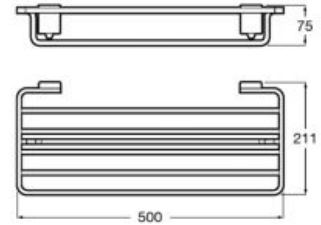

Towel rack with towel rail.

A8168480..

Finishes:

01 24