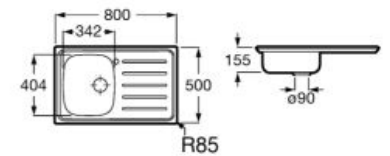

E-80 ED

Stainless steel single bowl kitchen sink and right drainer, with one prepunched tap hole and 3½" valve.

A870H30801