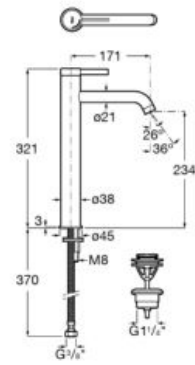

## Faucets / Ona

Basin mixer with smooth body, click-clack waste and flexible supply hoses. XL-Size.

**A5A349E..0**

Finishes:

Δ5L

Basin mixer with deck-mounted lateral handle - 2 holes -, smooth body, click-clack waste and flexible supply hoses. L-Size.