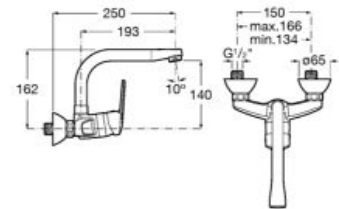

Kitchen Faucets

Victoria

Wall-mounted kitchen mixer with swivel spout and aerator.

A5A7G25C00
While stocks last

Finishes:

Ø8L

Victoria

Wall-mounted kitchen mixer with swivel spout and aerator.

A5A7725C00
While stocks last

Finishes:

Ø8L

Brava

Twin-lever kitchen mixer with swivel spout and flexible supply hoses.

A5A848EC00

Finishes:

N

Ø11L

Brava

Kitchen faucet with swivel spout and flexible supply hoses.

A5A868EC00

Finishes:

N

Ø11L