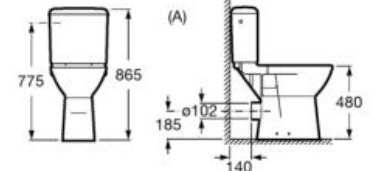

**A80123A004**

Seat for toilet with front opening. With stainless steel hinges.

**A80123D004**

Finishes:

00