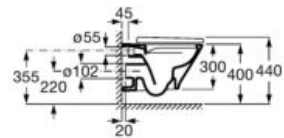

**A801D12001**

Supralit® seat and cover for toilet.

**A801D10001**

Slim soft-closing seat and cover for toilet with quick release.

**A801D12003**

Finishes:

 00

Compact ceramic wall-hung Roca Rimless® WC. A compatible Roca installation system is required for the installation of wall-hung WCs.