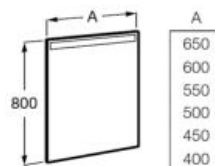

A812355000 600 mm

A812389000 550 mm

A812354000 500 mm

A812388000 450 mm

A812387000 400 mm

**Iridia**

Mirror with perimetral LED lighting and demister device, activated by touch sensors.

A812347000 1400 mm