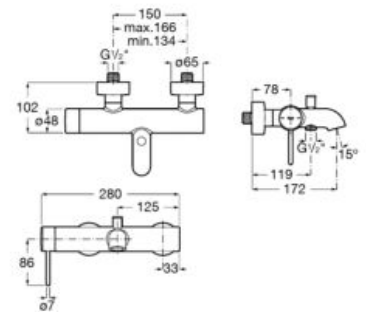

Faucets / Nu

Bidet mixer with smooth body, flexible supply hoses and Dome handle.

A5A6X3F..0

Finishes:

N

Bidet mixer with smooth body, flexible supply hoses and Stripes handle.

A5A6C3F..0

Finishes:

N

Wall-mounted bath-shower mixer with automatic diverter and Pin handle.

A5A023F..0

Finishes:

N