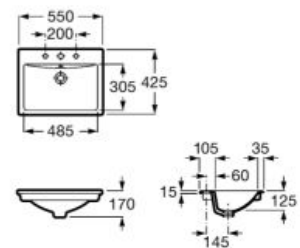

Diverta

Ceramic in countertop basin.

A327116000 550 mm

Finishes:

00