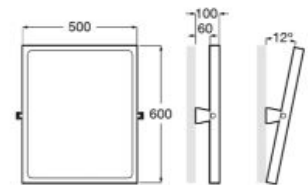

### Access Comfort

Tilting mirror for people with reduced mobility in white stainless steel.

A816915009