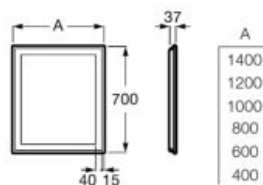

Iridia

Mirror with perimetral LED lighting and demister device, activated by touch sensors.

A812347000 1400 mm

A812346000 1200 mm

A812342000 1000 mm

A812341000 800 mm

A812340000 600 mm

A812339000 400 mm