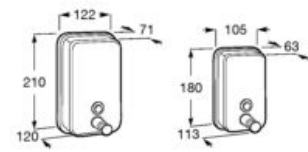

STAINLESS
STEEL