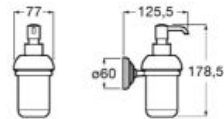

Finishes:  
00

Wall-mounted tumbler.  
A817007001

Finishes:  
00

Towel rail.  
A817003001 550 mm

Finishes:  
00

Towel ring.  
A817002001

Finishes:  
00