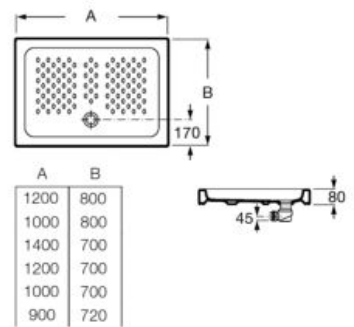

Finishes:

00

CERAMICS

**Italia**

Square ceramic shower tray.

|                   |                   |
|-------------------|-------------------|
| <b>A3740HH000</b> | 900 x 900 x 80 mm |
| <b>A3740HJ000</b> | 800 x 800 x 80 mm |
| <b>A3740HK000</b> | 700 x 700 x 80 mm |