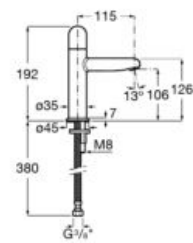

Faucets / Nu

Basin mixer with pop-up waste, flexible supply hoses and Pin handle. S-Size.

A5A303FC00

Finishes:

C0

N

Δ5L

Basin mixer with smooth body, flexible supply hoses and Pin handle. S-Size.

A5A323F.0

Click-clack universal waste.

A505401000 Ø 65 mm
Chrome

A5054015.. Ø 65 mm
Colours

Finishes:

C0 CN P0 P1 P2 P3

N

Δ5L

Basin mixer with smooth body, flexible supply hoses and Dome handle. S-Size.

A5A3Y3F.0

Click-clack universal waste.

A505401000
Chrome

A5054015..
Colours

Finishes:

C0 CN P0 P1 P2 P3

N

Δ5L

Basin mixer with smooth body, flexible supply hoses and Stripes handle. S-Size.

A5A3B3F.0

Click-clack universal waste.

A505401000
Chrome

A5054015..
Colours

Finishes:

C0 CN P0 P1 P2 P3

N

Δ5L