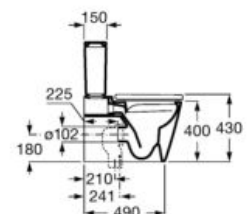

Back to wall ceramic close-coupled Roca Rimless® WC with dual outlet. Includes elbow and fixing kit.

A342526..0

Dual flush 4.5/3L WC cistern with bottom inlet. Includes fixing kit, inlet mechanism and flush mechanism.

A341520..0

Soft-closing Supralit® seat and cover for toilet with quick release.

A801522..B

Finishes: