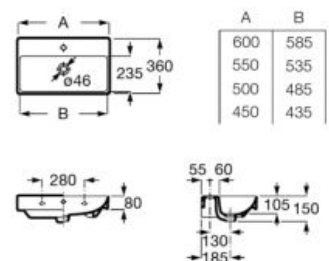

Compact Fineceramic® wall-hung basin. Faucet not included.

A327684..0 600 mm

A327683..0 550 mm

A32768E..0 500 mm

A327682..0 450 mm

Optional:

Ceramic small semi-pedestal for basin.

A337782..0

Finishes:

00 62 S0

N