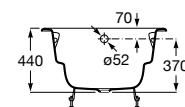

CAST
IRON

ANTI-SLIP

Ming cast iron bath.