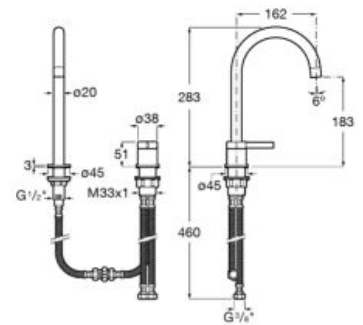

Faucets / Ona

Basin mixer with smooth body, click-clack waste and flexible supply hoses. XL-Size.

A5A349E..0

Finishes:

Δ5L

Basin mixer with deck-mounted lateral handle - 2 holes -, smooth body, click-clack waste and flexible supply hoses. L-Size.

A5A389E..0

Finishes:

Δ5L

Built-in basin mixer. Built-in body required A5E3501C00. Pop-up waste not included.

A5A359E..0

To be completed with:

Universal built-in body for the installation of built-in basin mixers.

A5E3501..0

Finishes:

Δ5L

Bidet mixer with pop-up waste and flexible supply hoses.

A5A609E..0

Finishes:

Δ5L