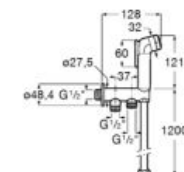

Be Fresh One

Bidet shower kit (2 ways) with hand-shower, integrated bracket - water inlet with auto-stop and 1.2 m metal flexible hose.

A5B9N30C00

Finishes:

C0