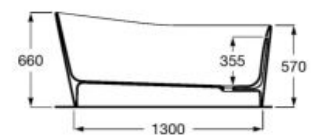

Maui Round

Oval Stonex® freestanding bath. Including click-clack drain and trap.

A248499..0 1500 x 700 mm

Finishes: