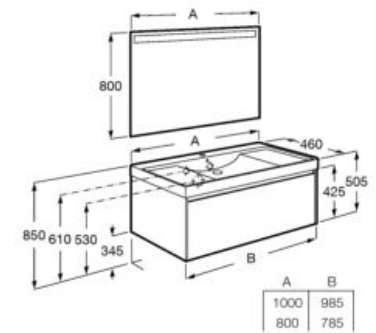

Unik - Base unit with one drawer and Fineceramic® basin. Faucet not included.

A851686... 1000 mm

A851685... 800 mm

Pack - Base unit with one drawer, Fineceramic® basin and Eidos LED mirror. Faucet not included.

A851702... 1000 mm

A851701... 800 mm

Finishes:

N