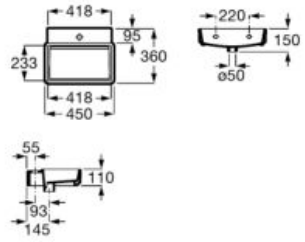

Compact ceramic wall-hung basin. Faucet not included.

A327690..0 450 mm

Finishes:

N