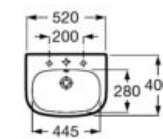

Bathroom Collections / Debba

Ceramic wall-hung basin. Faucet not included.

A325998000 400 mm

Finishes:

00

COMPACT

Ceramic in countertop basin. Faucet not included.

A32799M000 500 mm

Finishes:

00

Ceramic semi-recessed basin. Faucet not included.

A32799S000 520 mm

Finishes:

00

○ ○ ○

Ceramic wall-hung WC. Includes fixing kit. A compatible Roca installation system is required for the installation of wall-hung WCs.

A346997000

Soft-closing Supralit® seat and cover for toilet with quick release.

A8019D200B

Soft-closing seat and cover for toilet.

A8019D000B

Slim soft-closing seat and cover for toilet with quick release.

A8019D2005

Finishes:

00

COMPATIBLE WITH MULTICLEAN