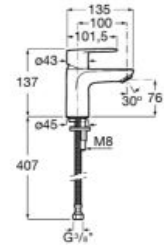

Basin mixer with pop-up waste and flexible supply hoses. Cold Start. S-Size.

A5A304FC00

Finishes:

C0

N

Δ5L

Basin mixer with smooth body and flexible supply hoses. Cold Start. S-Size.

A5A324FC00

Finishes:

C0

N

Δ5L

Basin mixer with smooth body, click-clack waste and flexible supply hoses. Cold Start. S-Size.

A5A3A4FC00

Finishes:

C0

N

Δ5L

Basin mixer with pop up waste and flexible supply hoses. Cold Start. M-Size.

A5A334FC00

Finishes:

C0

N

Δ5L

Basin mixer with smooth body, click-clack waste and flexible supply hoses. Cold Start. M-Size.

A5A3B4FC00

Finishes:

C0

N

Δ5L