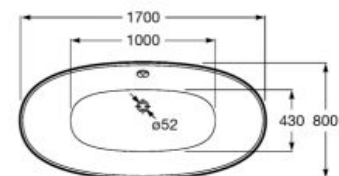

BeCool double-ended

Rectangular acrylic bath with Total Premium hydromassage, remote control and drain kit with hidden overflow. Includes headrest and grip.

A248145001 1900 x 1100 mm

A248144001 1800 x 900 mm

Rectangular acrylic bath with Total hydromassage, control panel and drain kit with hidden overflow. Includes headrest and grip.

A248054001 1800 x 900 mm

Rectangular acrylic bath with drain kit with hidden overflow. Includes headrest and grip.

A247989001 1900 x 1100 mm

A248013001 1800 x 900 mm

Finishes:

00