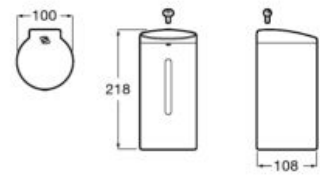

Specific Uses / Accessories for Public Spaces

Public

Soap/sanitizer Touchless dispenser with sensor. 700 ml capacity. AISI 304 stainless steel. Powered by 6 alkaline batteries 1.5V LR6 (AA).

A818011000