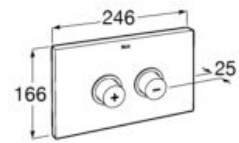

Installation Systems / Operating Plates

PL10 Dual Pneumatic

Dual flush operating plate with pneumatic activation for Roca One installation systems. Includes mechanism kit. No tools required for installation.

A890166000

Finishes:

00

N