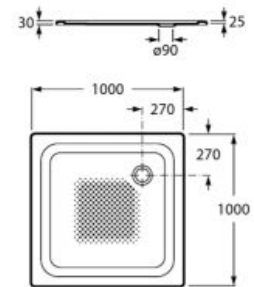

STEEL

3.5 mm

EXTRASLIM

5 mm

ANTI-SLIP