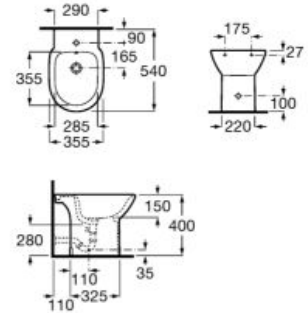

Finishes:

00

Debba Round close-coupled WC and bidet, L20 bidet mixer, Victoria toilet roll holder.