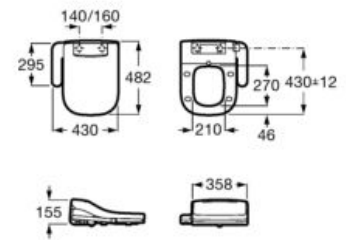

**A804004001**

Finishes:

00

**M4 Heated Seat**

Heated seat with washing and drying function and temperature adjustment. Round shape. Needs conventional water and power supply.

**A804054S01**

Finishes:

00