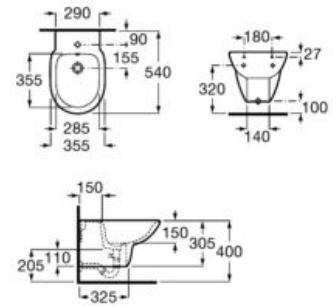

Ceramic wall-hung bidet. Includes fixing kit. Faucet not included. A compatible Roca installation system is required for the installation of wall-hung bidets.

A357999000

Bidet lid with stainless steel hinges.

A806B2000B

Finishes:

00

Ceramic bidet. Includes fixing kit. Faucet not included.

A355998000

Bidet lid with stainless steel hinges.

A806B2000B

Finishes:

00