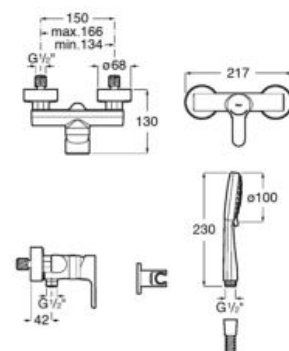

Wall-mounted bath-shower mixer with automatic diverter with retention, hand-shower, 1.70 m metal flexible shower hose and swivel hand-shower wall bracket.

A5A0109C02

Finishes:

C0

Wall-mounted bath-shower mixer with automatic diverter with retention, Stella 100/3F hand-shower, 1.75 m satin PVC flexible shower hose and fixed hand-shower wall bracket.

A5A0109NB4

Finishes:

NB

N

Wall-mounted shower mixer with hand-shower, 1.50 m flexible shower hose and swivel hand-shower wall bracket.

A5A2009C02

Wall-mounted shower mixer.

A5A2009C00

Finishes:

C0

Wall-mounted bath-shower mixer with Stella 100/3F hand-shower, 1.75 m satin PVC shower flexible hose and fixed hand-shower wall bracket.

A5A2009NB4

Finishes:

NB

N