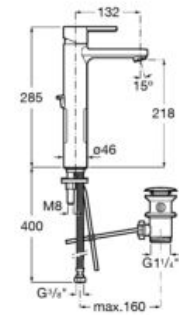

## Faucets / Naia

Basin mixer with pop-up waste and flexible supply hoses. Cold Start. XL-Size.

**A5A3496C00**

Finishes:

C0

Δ5L

Basin mixer with smooth body, click-clack waste and flexible supply hoses. Cold Start. XL-Size.