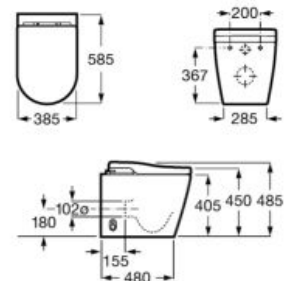

In-Wash® Inspira with In-Tank® back to wall single floorstanding

Back to wall single floorstanding smart toilet with integrated dual flush 4.5/3 litre tank and dual outlet. Includes Roca Rimless® Vortex, seat and cover with washing and drying function. Supraglaze® glazing. Needs power supply.

A803095001

Finishes:

00