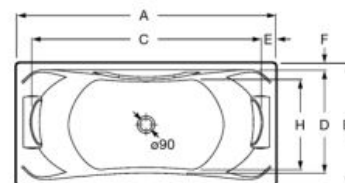

A	B	C	D	E	F
1900	1100	1685	880	107,5	70
1800	900	1585	755	107,5	50

G	H	I	J	K	L
1230	720	85	930	700	600
1130	630	85	730	620	590

Litr
285
220