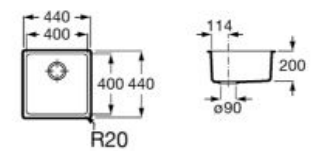

Roma 40

Stainless steel single bowl kitchen sink with 3½" valve.

A870P10400

Pack stainless steel single bowl kitchen sink Roma 40 (ref. A870P10400) + Glera L faucet (ref. A5A834DC00).

A870PD045G