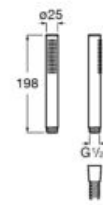

### Stella Stick Square 22/1

Hand-shower with 1 function.

**A5B9L61C00**

Finishes: