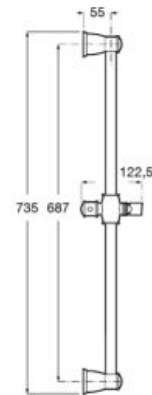

Clasica

Shower slide bar with adjustable hand-shower bracket.

A5B3450C00 700 mm

Finishes:

C0