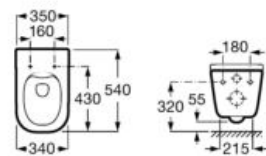

Bathroom Collections / The Gap Square

Ceramic wall-hung Roca Rimless® WC and hidden fixations. Includes fixing kit. A compatible Roca installation system is required for the installation of wall-hung WCs.

A34647L000

Ceramic wall-hung Roca Rimless® WC. Includes fixing kit. A compatible Roca installation system is required for the installation of wall-hung WCs.

A34647F000

Soft-closing seat and cover for toilet.

A801472006

Seat and cover for toilet.

A801470002

Soft-closing Supralit® seat and cover for toilet with quick release.

A80147200B

Supralit® seat and cover for toilet.

A80147000B

Slim soft-closing seat and cover for toilet with quick release.

A801472003

Finishes:

☐ 00