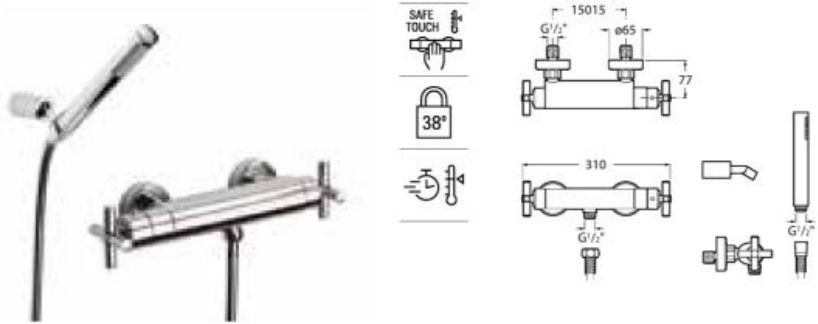

Loft-T

Wall-mounted thermostatic shower mixer, hand-shower, 1.50 m flexible shower hose and swivel hand-shower wall bracket.

A5A1343C00

Finishes:

C0