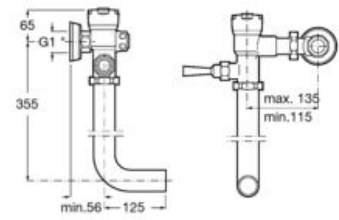

Gem

Wall-mounted flush valve for WC and Garda slop hopper. 1" water supply pipe. Lever operated.

A526900610

Finishes:

C0