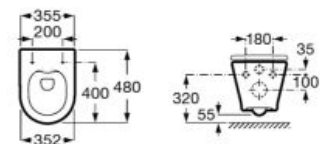

Compact ceramic wall-hung Roca Rimless® WC. A compatible Roca installation system is required for the installation of wall-hung WCs.

A3460NB000

Soft-closing Supralit® seat and cover for compact WC with quick release.

A801D22001

Supralit® seat and cover for compact WC.

A801D20001

Slim soft-closing seat and cover for compact WC with quick release.

A801D22003

Finishes:

00