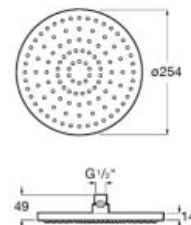

Raindream

Stainless steel shower head for ceiling or wall installation. Rain function. Support kit / arm not included.

A5B2A50C00 ø 200 mm

Finishes:

STAINLESS
STEEL

Raindream

Brass shower head for ceiling or wall installation. Rain function. Everlux finishes. Support kit / arm not included.

A5B4050..0 300 x 300 mm

Finishes:

METAL

Raindream

Brass shower head for ceiling or wall installation. Rain function. Everlux finishes. Support kit / arm not included.

A5B3950..0 ø 300 mm

Finishes:

METAL

Rainsense

ABS shower head for ceiling or wall installation. Support kit / arm not included.

A5B3050C00 360 x 240 mm

Finishes:

ABS

Rainsense

ABS shower head for ceiling or wall installation. Support kit / arm not included.

A5B2250..0 ø 250 mm

Finishes:

ABS