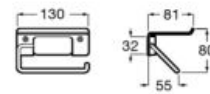

Toilet roll holder with shelf (can be installed with screws or adhesive).

A817731..0

Finishes:

N