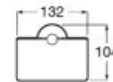

Toilet roll holder with cover.

A816811001

Finishes:

01