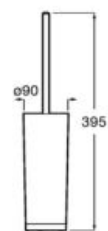

Floorstanding toilet brush holder (can be installed with screws or adhesive).

A817735..0

Finishes:

C0 NB

N

Sonata robe hook.