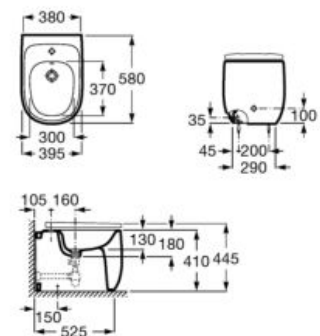

Others Products in the Beyond Collection

Baths
P. 487