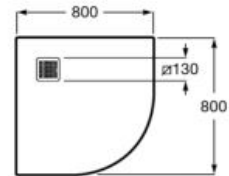

Cube Grid

Stainless steel coloured grid for Terran shower tray. Only compatible with Terran.

- A276509..0 Coloured grid

Finishes: