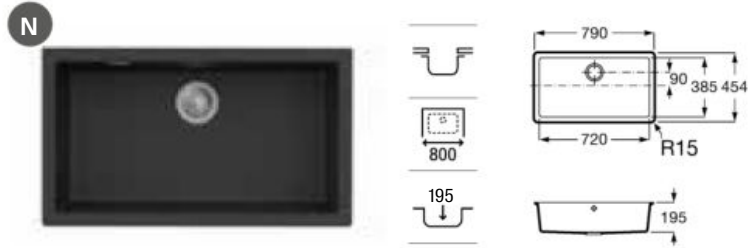

Riga 70

Quarzex® single bowl kitchen sink with 3½" valve and trap.

A880220..0

Finishes:

02 11 94