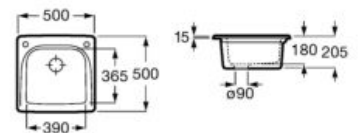

Beverly 50

Fireclay single bowl kitchen sink with two pre-punched tap holes, 3 1/2" valve and waste.

A366087000