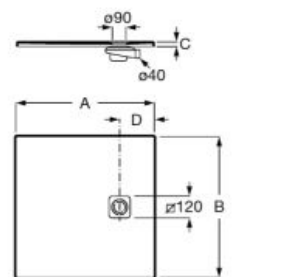

EMBEDDED  
INSTALLATION

| A   | B   | C  | D   |
|-----|-----|----|-----|
| 900 | 900 | 28 | 200 |
| 800 | 800 | 26 | 200 |

**Mosaic Grid**

Stainless steel coloured grid for Terran shower tray. Only compatible with Terran-N.