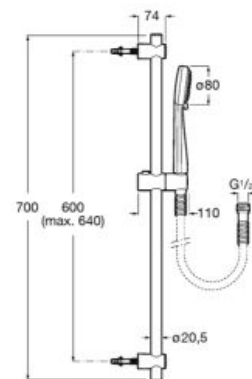

Stella 80/1

Shower kit. 1 function, 80 mm hand-shower, 700 mm slide bar with adjustable hand-shower bracket and 1.70 m PVC shower flexible hose.

A5B9403C00

Finishes: