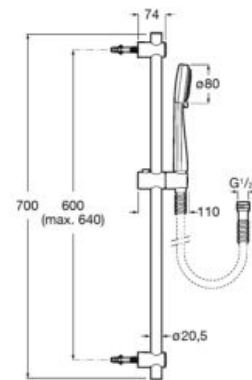

Stella 80/3

Shower kit. 3 functions, 80 mm hand-shower, 700 mm slide bar with adjustable hand-shower bracket and 1.70 m PVC shower flexible hose.

A5B1403C00

Finishes: