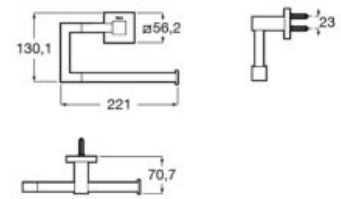

Accessories / Hotels Square

Towel ring.

A817610..0

Finishes: