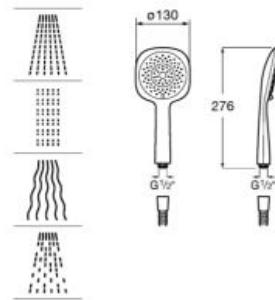

### Sensum Square 130/4

Hand-shower with 4 functions.

**A5B1108C00**

Finishes: