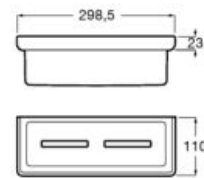

Container.

A817028001
Chrome

A817028..0
Everlux finishes

Finishes: