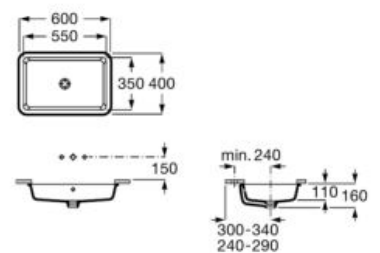

Ceramic under countertop basin. Faucet not included.

A3270YF000 550 mm

Finishes:

00