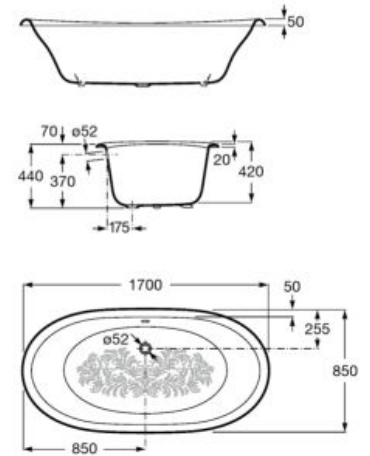

Newcast

Oval cast iron bath with white interior and anti-slip base. Feet and drain not included.

A23365000. 1700 x 850 mm

Finishes: