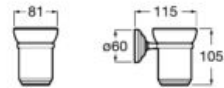

Finishes:  
00

Wall-mounted tumbler.  
A817007001

Finishes:  
00

Towel rail.  
A817003001 550 mm

Finishes:  
00

Towel ring.  
A817002001

Finishes:  
00