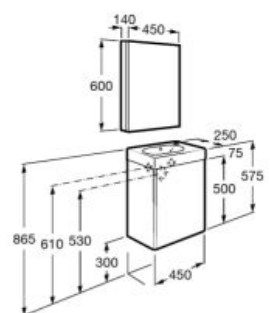

Mini

A conveniently integrated washbasin offers a space-saving solution for any small bathroom.

Unik - Compact base unit with one door and basin. Faucet not included.

A855873... 450 mm

Pack - Compact base unit with one door, basin and mirror cabinet. Faucet not included.

A855866... 450 mm

Pack - Compact base unit with one door, basin and mirror. Faucet not included.

A855865... 450 mm

Furniture finishes

806 Glossy White   156 Sand   155 Oak

Measurements in mm. Replace (.) of the product reference with the chosen finish code::

806 Glossy white 156 Sand 155 Oak