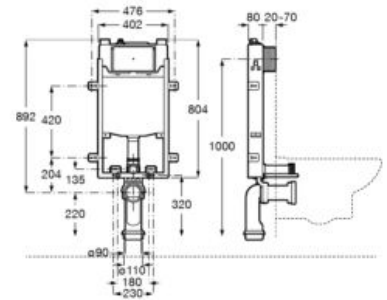

COMPACT

Ø6/3L

Ø4.5/3L

Ø4/2L