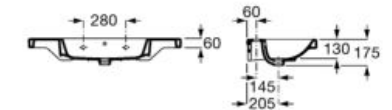

Ceramic wall-hung basin. Faucet not included.

A3270MA000 1000 mm

A3270M0000 800 mm

Finishes:

00