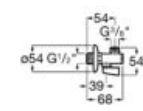

Eco Filter angle valve

Stop valve (ceramic valve).

A525168200 1/2" - 3/8"

A525171000 1/2" - 1/2"

Finishes:

00