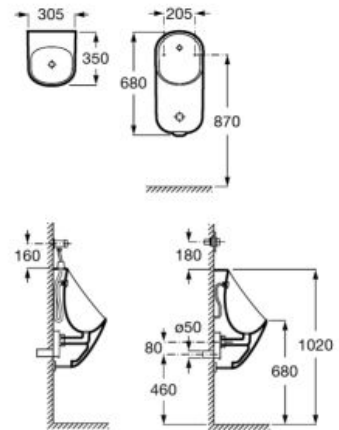

Proton

Roca Rimless® urinal with top inlet.

A3590J2000

Roca Rimless® urinal with back inlet.

A3590J3000

Finishes:

00