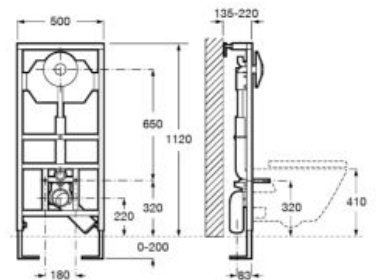

Duplo WC Fluxor-E (Electronic)

Built-in structure with dual flush valve and installation accessories, minimum depth of 140 mm, elbow Ø90/100. Electronic and manual operation. Axial distance of 180 mm.

A890092200

Ø6/3L

Duplo WC Fluxor

Built-in structure for wall-hung WC with dual flush valve and installation accessories, minimum depth of 140 mm. Axial distance of 180 mm. Metallic profile capable of withstanding 400 kg. Adjustable feet from 0-200 mm. Elbow Ø90/100.

A890092100

Ø6/3L

Duplo WC Fluxor Single Flush

Built-in structure with single flush valve and installation accessories, minimum depth of 140 mm, elbow Ø90/100. Metallic profile capable of withstanding 400 kg. Installation minimum depth of 140 mm.

A890092300