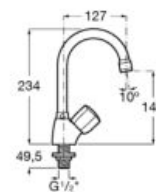

Basin mixer with swivel spout and flexible supply hoses. M-Size.

A5A518EC00

Finishes:

N