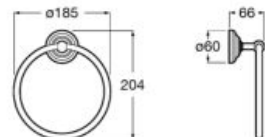

Finishes:  
00

Wall-mounted tumbler.  
A817007001

Finishes:  
00

Towel rail.  
A817003001 550 mm

Finishes:  
00

Towel ring.  
A817002001

Finishes:  
00