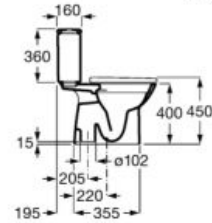

COMPATIBLE WITH MULTICLEAN

Ø4.5/3L