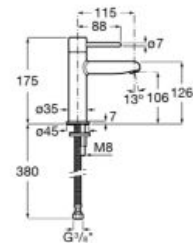

Faucets / Nu

Basin mixer with pop-up waste, flexible supply hoses and Pin handle. S-Size.

A5A303FC00

Finishes:

C0

N

Δ5L

Basin mixer with smooth body, flexible supply hoses and Pin handle. S-Size.

A5A323F.0

Click-clack universal waste.

A505401000 Ø 65 mm
Chrome

A5054015.. Ø 65 mm
Colours

Finishes:

C0 CN P0 P1 P2 P3

N

Δ5L

Basin mixer with smooth body, flexible supply hoses and Dome handle. S-Size.

A5A3Y3F.0

Click-clack universal waste.

A505401000
Chrome

A5054015..
Colours

Finishes:

C0 CN P0 P1 P2 P3

N

Δ5L

Basin mixer with smooth body, flexible supply hoses and Stripes handle. S-Size.

A5A3B3F.0

Click-clack universal waste.

A505401000
Chrome

A5054015..
Colours

Finishes:

C0 CN P0 P1 P2 P3

N

Δ5L