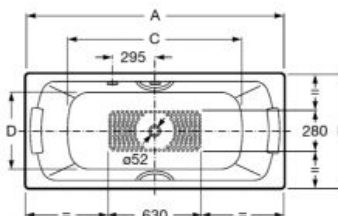

A	B	C	D	E	F	G
1800	800	1198	522	1663	681	328
1700	750	1096	472	1563	631	303

Swing

Rectangular steel bath with anti-slip base and grips.

- A220070001 1800 x 800 mm
- A220170001 1700 x 750 mm

Optional:

Headrest.

- A291053000