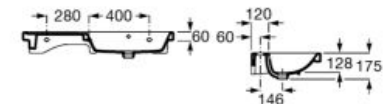

**A3270ME000** 1000 mm

Right hand basin

**A3270MB000** 1000 mm

Left hand basin

Finishes:

00

Ceramic over countertop basin. Faucet not included.

**A3270Y2000** 600 mm