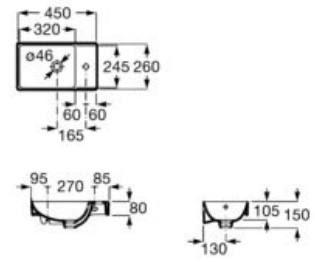

Fineceramic® wall-hung basin. Faucet not included.

A327681..0 450 mm

Finishes:

00 62 S0

N