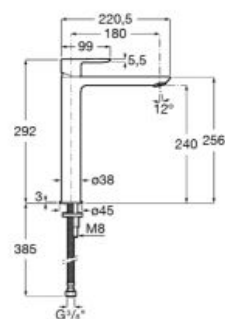

Basin mixer with pop-up waste and flexible supply hoses. Cold Start. S-Size.

A5A306EC00

Finishes:

C0

Δ5L

Basin mixer with smooth body and flexible supply hoses. Cold Start. S-Size.

A5A326E..0

Finishes:

C0 NB B0

N

Δ5L

Basin mixer with smooth body and flexible supply hoses. Cold Start. Click clack waste not included. M-Size.

A5A336EC00

Finishes:

C0

Δ5L

Basin mixer with smooth body and flexible supply hoses. Cold Start. Click clack waste not included. XL-Size.

A5A346E..0

Finishes:

C0 NB B0

N

Δ5L