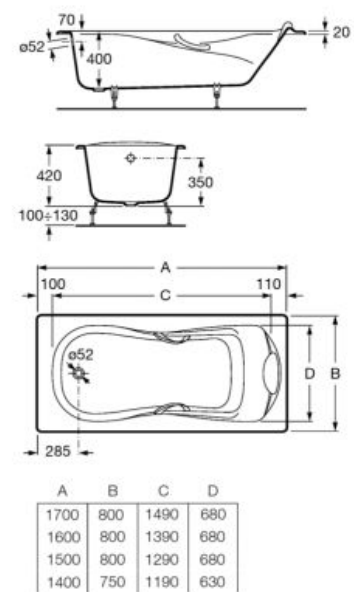

Haiti

Rectangular cast iron bath with anti-slip base and grips.

A23277000R 1700 x 800 mm

A23307000R 1600 x 800 mm

A23325000R 1500 x 800 mm

A233170001 1400 x 750 mm

Optional:

Headrest (black).

A291051100

Finishes: