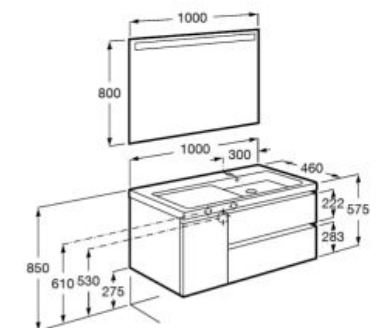

Unik - Asymmetric base unit with two drawers, one door and basin. Faucet not included.

A851969... 1000 mm
Right hand basin

A851968... 1000 mm
Left hand basin

Pack - Asymmetric base unit with two drawers, one door, basin and Eidos LED mirror. Legs and faucet not included.

A851980... 1000 mm
Right hand basin

A851979... 1000 mm
Left hand basin

Optional:

Set of two legs.

Finishes:

806 509 547 548 434 517 402