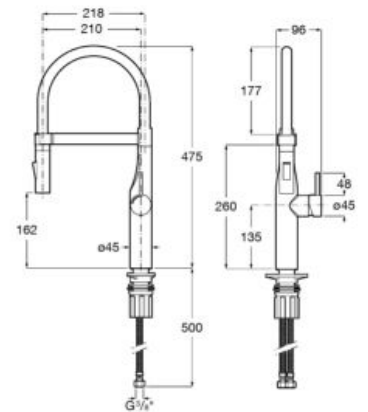

Kitchen Faucets

Syra

Kitchen sink mixer with swivel spout and flexible supply hoses. Cold Start.

A5A832AC00

Finishes:

C0

Ø12L

Carmen

Kitchen mixer with swivel spout, and flexible supply hoses. Cold Start. Twin-lever.

A5A844BC00

Finishes:

C0

Ø9L

Glera Pro

Kitchen mixer with retractable, professional and metallic swivel spout, 2-function rinse spray and flexible supply hoses. Cold Start.

A5A8A4DC00

Finishes:

C0

N

Ø6L

Ø7L

Glera Pro

Kitchen mixer with retractable and flexible swivel spout, 2-function rinse spray and flexible supply hoses. Cold Start.

A5A884DC00

Finishes:

C0

N

Ø6L

Ø7L