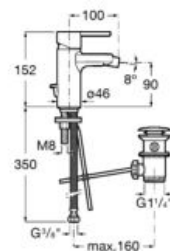

Bidet mixer with pop-up waste and flexible supply hoses.

A5A6096C00

Chrome

Bidet mixer with smooth body and flexible supply hoses. Click-clack waste not included.

A5A6A96..0

Everlux finishes

Finishes:

C0 CN RG NM