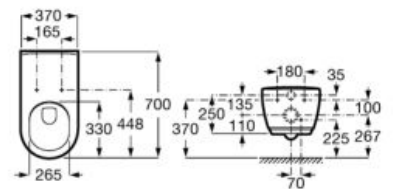

Access

Roca Rimless® wall-hung WC with hidden fixations. Includes fixing kit. A compatible Roca installation system is required for the installation of wall-hung WCs.

A346236000

Soft-closing seat and cover for Access toilet.

A801C4200U

Finishes:

00