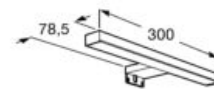

Furniture, Mirrors and Lighting / Mirrors and Magnifying Mirrors

Victoria

Mirror.

A812336406	1200 mm
A812335406	1000 mm
A812334406	900 mm
A812333406	800 mm
A812332406	700 mm
A812331406	600 mm
A812345406	500 mm

Hotels

Wall-mounted magnifying (x3) mirror with articulated arm and light. Includes fixations.

A816380001

LED

Hotels

Wall-mounted magnifying (x3) mirror with articulated arm. Includes fixations.

A816381001

Furniture, Mirrors and Lighting / Lighting

Smartlight

LED Spotlight with adjustable intensity and temperature. Includes control panel.

A813072000	500 mm
A813071000	280 mm

LED

Starlight

LED Spotlight 7W with support. For installation in mirror or mirror cabinet.

A813092100	300 mm

LED