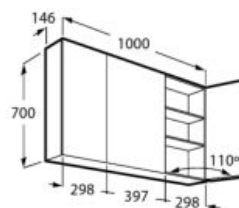

Furniture, Mirrors and Lighting / Cabinet Mirrors

Eidos

Mirror cabinet with LED light and power socket. Doors with mirrors on both sides.

A857380472 1000 mm

LED

SOFT CLOSE

Eidos

Mirror cabinet with LED light and power socket. Doors with mirrors on both sides.

A857379472 800 mm

LED

SOFT CLOSE

Eidos

Mirror cabinet with LED light and power socket. Doors with mirrors on both sides.

A857378472 600 mm

LED

SOFT CLOSE

Luna

Mirror cabinet.

A857377472 1000 mm

SOFT CLOSE

Luna

Mirror cabinet.

A857376472 800 mm

SOFT CLOSE

Luna

Mirror cabinet.

A857375472 600 mm

SOFT CLOSE