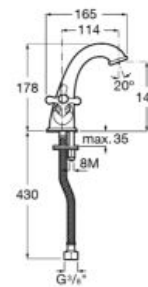

Basin mixer with smooth body, click-clack waste and flexible supply hoses. S-Size.

A5A304BC00

Basin mixer with smooth body and flexible supply hoses. S-Size.

A5A314BC00

Finishes:

C0

Ø5L

Twin-lever basin mixer with smooth body, click-clack waste and flexible supply hoses. M-Size.

A5A344BC00

Finishes:

C0

Ø4L

Twin-lever basin mixer with smooth body, swivel spout, click-clack waste and flexible supply hoses. L-Size.

A5A384BC00

Finishes:

C0

Ø5L

Twin-lever basin mixer with deck-mounted lateral handles - 3 holes-, click-clack waste and flexible supply hoses. M-Size.

A5A444BC00

Finishes:

C0

Ø5L