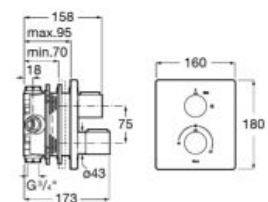

T-2000

Built-in thermostatic bath or shower mixer. RocaBox required A525869403.

A5A2C88C00

To be completed with:

Universal RocaBox.

A525869403

Finishes:

C0