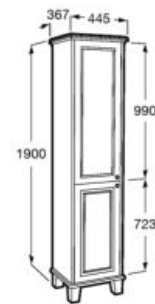

Column unit with legs and upper glass door. It includes LED interior lighting.

A857137... 1900 mm

Finishes:

415 **417**