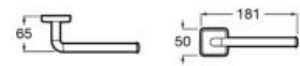

Toilet roll holder without cover (can be installed with screws or adhesive).

A816663001

Finishes:

01