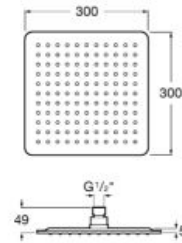

STAINLESS
STEEL