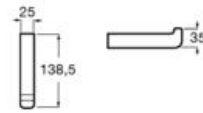

Accessories / Tempo

Spare toilet roll holder.

A817035001
Chrome

A817035..0
Everlux finishes

Finishes: