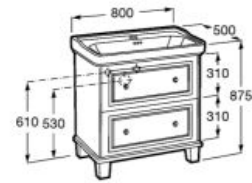

Unik - Base unit with two drawers and basin with one tap hole. Faucet not included.

A851369... 800 mm

Unik - Base unit with two drawers and basin with three tap holes. Faucet not included.

A851371... 800 mm

Finishes:

415 **417**