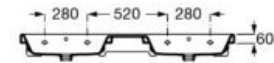

Double ceramic wall-hung basin. Faucet not included.

A3270MU000 1400 mm

Finishes:

00