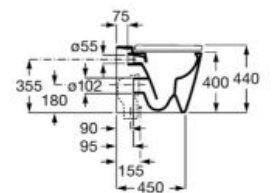

Back to wall ceramic single floorstanding Roca Rimless® WC with dual outlet. Includes fixing kit.

A347526..0

Soft-closing Supralit® seat and cover for toilet with quick release.

A801522..B

Finishes: