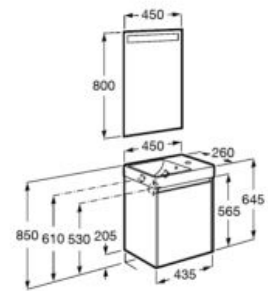

COMPACT

SOFT CLOSE

LED