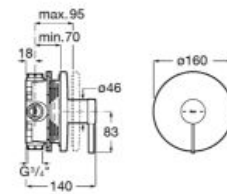

Built-in bath or shower mixer (1 way). RocaBox required A525869403.

A5A2B9E..0

To be completed with:
Universal RocaBox.

A525869403

Finishes:

N