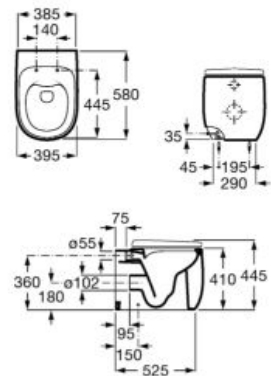

Back to wall ceramic single floorstanding Roca Rimless® WC with dual outlet. Includes fixing kit.

A3470B7.0

Soft-closing Supralit® seat and cover for toilet with quick release.

A801B82..B

Finishes: