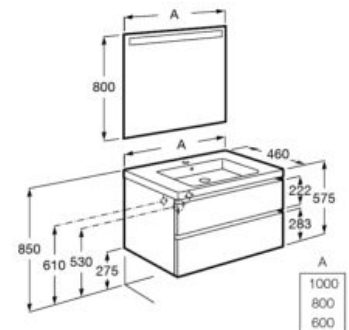

Unik - Base unit with two drawers and basin. Legs and faucet not included.

A851965... 1000 mm

A851964... 800 mm

A851963... 600 mm

Pack - Base unit with two drawers, basin and Eidos LED mirror. Legs and faucet not included.

A851976... 1000 mm

A851975... 800 mm

A851974... 600 mm

Optional:

Set of two legs.

Finishes:

806 509 547 548 434 517 402

N