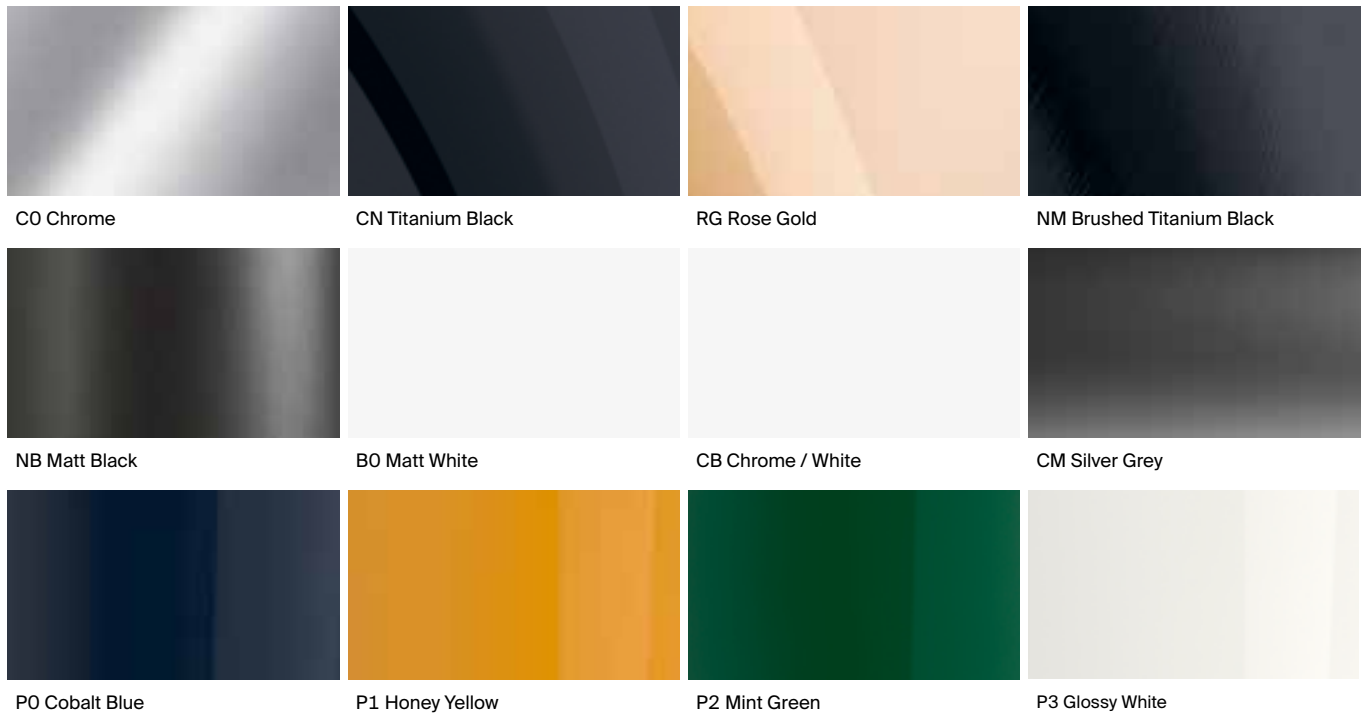

# Quick Guide / Finishes

|                                   | Insignia | L90 | L90C | Pals | Loft | Carmen | Nu | Naja | Ona | Atlas | Monodin | Cala | L20 | Victoria Plus | Victoria | Brava | Syra | Glera | Mencia |
|-----------------------------------|----------|-----|------|------|------|--------|----|------|-----|-------|---------|------|-----|---------------|----------|-------|------|-------|--------|
| C0 Chrome                         | •        | •   | •    | •    | •    | •      | •  | •    | •   | •     | •       | •    | •   | •             | •        | •     | •    | •     | •      |
| CN Everlux Titanium Black         | •        |     |      |      |      |        | •  | •    | •   |       |         |      |     |               |          |       |      |       | •      |
| RG Everlux Rose Gold              | •        |     |      |      |      |        |    | •    | •   |       |         |      |     |               |          |       |      |       |        |
| NM Everlux Brushed Titanium Black | •        |     |      |      |      |        |    | •    |     |       |         |      |     |               |          |       |      |       |        |
| B0 Matt White                     |          |     |      |      |      |        |    |      |     |       |         | •    |     |               |          |       |      |       | •      |
| NB Matt Black                     |          |     |      |      |      |        |    |      | •   |       |         | •    | •   |               |          |       |      |       |        |
| CM Silver Grey                    |          |     |      |      |      |        |    |      |     |       |         |      |     |               |          |       |      |       | •      |
| P0 Cobalt Blue                    |          |     |      |      |      |        | •  |      |     |       |         |      |     |               |          |       |      |       |        |
| P1 Honey Yellow                   |          |     |      |      |      |        | •  |      |     |       |         |      |     |               |          |       |      |       |        |
| P2 Mint Green                     |          |     |      |      |      |        | •  |      |     |       |         |      |     |               |          |       |      |       |        |
| P3 Glossy White                   |          |     |      |      |      |        | •  |      |     |       |         |      |     |               |          |       |      |       |        |