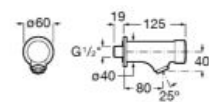

Specific Uses / Fluent Self-closing Faucets

Fluent

Self-closing deck-mounted basin mixer with push-button and aerator.

A5A3A24C00

Finishes:

C0

Ø5L

Fluent

ECO Self-closing deck-mounted basin mixer with push-button and aerator.

A5A3B24C00

Finishes:

C0

Ø2L

ØECO

Fluent

Self-closing deck-mounted basin faucet with aerator.

A5A4A24C00

Finishes:

C0

Ø5L

ONE WATER

Fluent

ECO Self-closing deck-mounted basin faucet with aerator.

A5A4B24C00

Finishes:

C0

Ø2L

ONE WATER

ØECO

Fluent

Self-closing wall-mounted basin faucet with push button with aerator.

A5A7A24C00

Finishes:

C0

Ø5L

Fluent

Exposed angle shut-off cock for urinal.

A5A9B24C00

External pipe for urinal.

A5A9317C00

Finishes:

C0