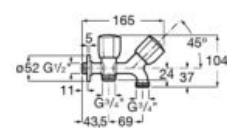

1/2" x 3/4" two ways angle shut-off cock for washing machine or dishwasher.

A5A178EC00

Finishes:

C0

N