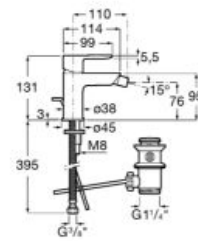

Finishes:

N

Δ5L

Bidet mixer with pop-up waste and flexible supply hoses.

**A5A606EC00**

Finishes:

N

Δ5L