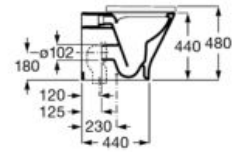

Specific Uses / Accessibility

The Gap Square

Comfort height ceramic single floorstanding Roca Rimless® WC. Includes fixing kit.

A347479000

Soft-closing seat and cover for toilet.

A801472006

Seat and cover for toilet.

A801470002

Soft-closing Supralit® seat and cover for compact toilet. Quick removal.

A80147200B

Supralit® seat and cover for compact toilet.

A80147000B

Finishes:

☐ 00

N