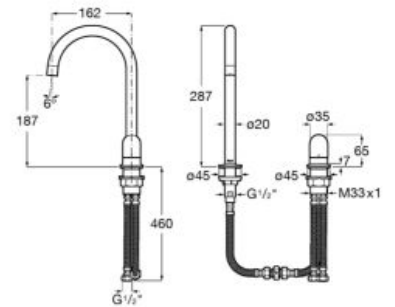

Faucets / Nu

Basin mixer with lateral handle, smooth body, flexible supply hoses and Pin handle. L-Size.

A5A4A3F.0

Click-clack universal waste.

A505401000

Chrome

A5054015..

Colours

Finishes:

Δ5L

Basin mixer with deck-mounted lateral handle - 2 holes -, smooth body, flexible supply hoses and Dome handle. L-Size.

A5A3W3F.0

Click-clack universal waste.

A505401000

Chrome

A5054015..

Colours

Finishes:

Δ5L

Basin mixer with deck-mounted lateral handle - 2 holes -, smooth body, flexible supply hoses and Stripes handle. L-Size.

A5A3D3F.0

Click-clack universal waste.

A505401000

Chrome

A5054015..

Colours

Finishes:

Δ5L