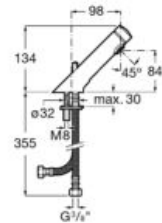

Avant

Self-closing deck-mounted basin mixer with push-button with integrated selector for temperature regulation.

A5A3279C00

Finishes:

C0

Ø3L

Avant

Self-closing basin faucet with push-button.

A5A4279C00

Finishes:

C0

Ø3L

ONE WATER

Avant

Self-closing deck-mounted basin mixer with push-button and lateral handle for temperature regulation.

A5A3179C00

Finishes:

C0

Ø3L

Avant

Self-closing wall-mounted basin faucet with push button and 150 mm long spout.

A5A7879C00

Finishes:

C0

Ø3L

ONE WATER

Avant

Self-closing wall-mounted basin faucet with push button and 190 mm long spout.

A5A7979C00

Finishes:

C0

Ø3L

ONE WATER

Avant

Self-closing built-in shower faucet with round wall plate. Push-button with temperature regulation integrated.

A5A2217C00

Finishes:

C0