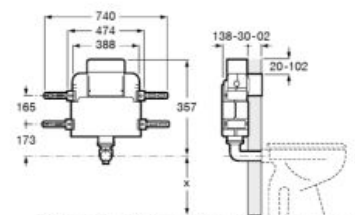

Ø6/3L

Ø4.5/3L