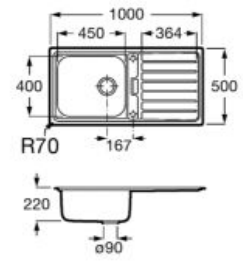

Siena 100

Stainless steel reversible single bowl kitchen sink with drainer, two prepunched tap holes, 3½" valve and and pop-up waste.

A870KC1000