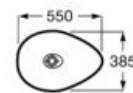

Ohtake

Fineceramic® over countertop basin without tap hole.

A327A13..0 550 mm

Finishes:

N

Ohtake

Fineceramic® over countertop basin without tap hole.

A327A15..0 380 mm

Finishes:

N

Ohtake

Ceramic over countertop basin with pre-punched tap hole.

A327A14..0 410 mm
Check availability when placing the order.

Finishes:

N

Horizon Dash

Fineceramic® over countertop basin without tap hole.

A327279..B 600 mm

Finishes:

N

Horizon View

Fineceramic® over countertop basin with pre-punched tap holes.

A327274..B 600 mm

Finishes:

N

Horizon Geometric

Fineceramic® over countertop basin with pre-punched tap holes.

A327276..B 600 mm

Finishes:

N