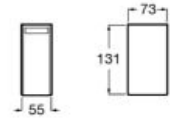

Over countertop glass.

A8168440..

Finishes:

01 24