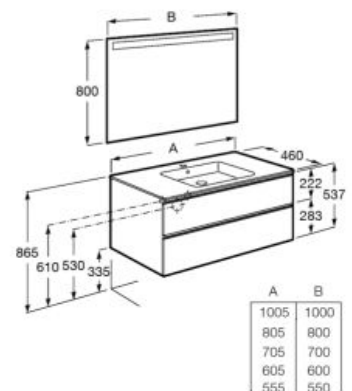

Unik - Base unit with two drawers and slim basin. Legs and faucet not included.

A851852... 1000 mm

A851478... 800 mm

A851477... 700 mm

A851476... 600 mm

A851622... ⑩ 550 mm

Pack - Base unit with two drawers, slim basin and Eidos LED mirror. Legs and faucet not included.

A851854... 1000 mm

A851511... 800 mm

A851510... 700 mm

A851509... 600 mm

A851624... ⑩ 550 mm