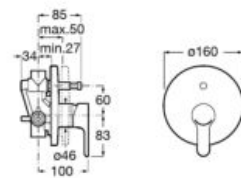

Faucets / L20

Built-in bath-shower mixer with automatic diverter (2 ways). Includes the built-in subset and the trim plate. Complete set.

A5A0A09..0

Finishes: