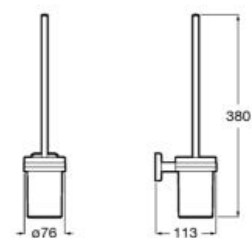

Wall-mounted toilet brush holder (can be installed with screws or adhesive).

A816667001

Finishes:

01