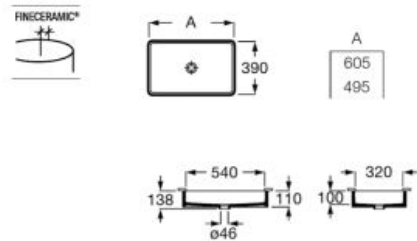

Fineceramic® under countertop basin.
Includes fixing kit. Faucet not included.

- **A327535..0** 605 mm
- **A327536..0** 495 mm

Finishes: