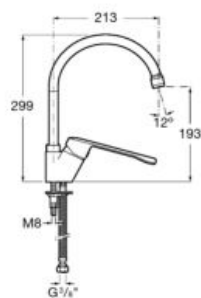

Victoria Pro

Kitchen sink mixer with swivel spout and flexible supply hoses. Handle for people with reduced mobility. L-Size.

A5A8423C00

Finishes:

C0