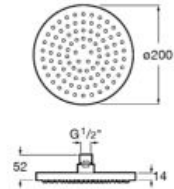

Shower Solutions / Shower Heads

Rainsense

ABS shower head for ceiling or wall installation. Support kit / arm not included.

A5B2350C00 200 x 200 mm

Finishes:

C0

ABS

Rainsense

Metallic shower head for ceiling or wall installation. Support kit / arm not included.

A5B2950C00 ø 200 mm

Finishes:

C0

METAL

Rainsense

ABS shower head for ceiling or wall installation. Support kit / arm not included.

A5B2150C00 ø 200 mm

Finishes:

C0

ABS

Rainsense

Classic ABS shower head for ceiling or wall installation. Support kit / arm not included.

A5B3350C00 ø 200 mm

Finishes:

C0

ABS

Stella

Adjustable shower head for wall installation with 3 functions: Rain, Soft, and Pulse. Support kit / arm not included.

A5BF103C00 ø 100 mm

Finishes:

C0

Stella

Adjustable shower head for wall installation with 1 function: Rain. Support kit / arm not included.

A5BH103C00 ø 100 mm

Finishes:

C0