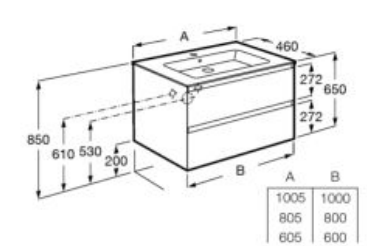

529 530 538 531 532

N

Tenue base unit with two drawers and Stonex® basin, Luna ambient mirror, Meridian wall-hung WC, Tempo accessories, PL2 operating plate.

Dimensions in mm. Replace (...) in the product reference with the code of the chosen finish.