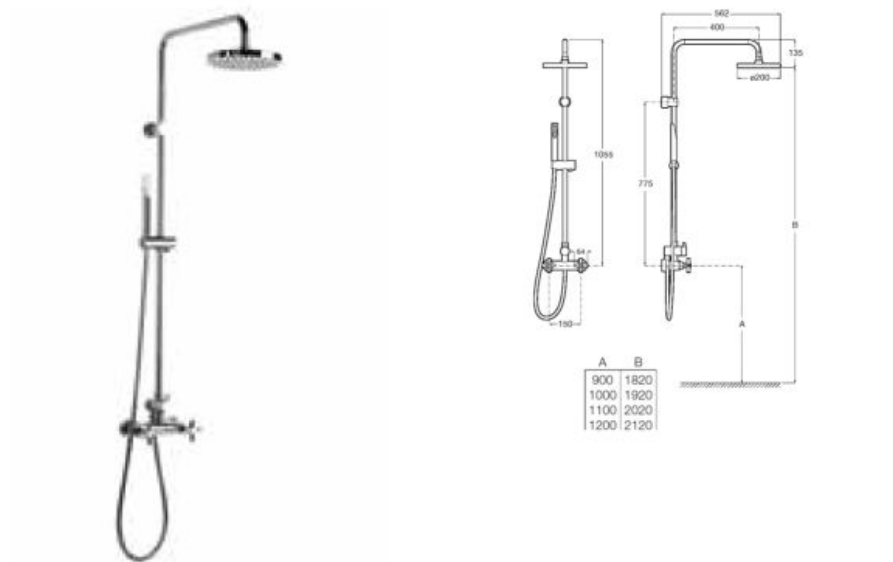

Loft

Twin-lever thermostatic shower column with fixed height, ø 200 mm shower head, 25 x 180 mm hand-shower, 1.7 m metal hose and articulated hand-shower bracket.

A5A9743C00

Finishes:

C0