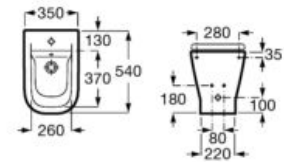

Bathroom Collections / The Gap Square

Back to wall ceramic bidet. Faucet not included.

A357477000

Soft-closing Supralit® bidet lid.

A80673200B

Supralit® bidet lid.

A80673000B

Finishes:

00

Bathroom Collections / The Gap Round

Ceramic wall-hung Roca Rimless® WC and hidden fixations. A compatible Roca installation system is required for the installation of wall-hung WCs.

A3460NL000

Soft-closing Supralit® seat and cover for toilet with quick release.

A801D12001

Supralit® seat and cover for toilet.

A801D10001

Slim soft-closing seat and cover for toilet with quick release.

A801D12003

Finishes:

00