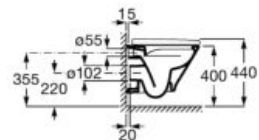

Compact ceramic wall-hung Roca Rimless® WC. A compatible Roca installation system is required for the installation of wall-hung WCs.

A3460NB000

Soft-closing Supralit® seat and cover for compact WC with quick release.

A801D22001

Supralit® seat and cover for compact WC.

A801D20001

Slim soft-closing seat and cover for compact WC with quick release.

A801D22003

Finishes:

00