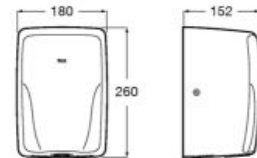

STAINLESS
STEEL