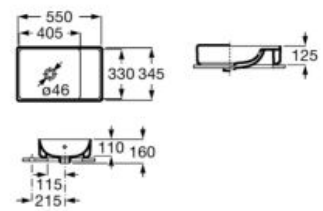

Fineceramic® over countertop basin without tap hole. Faucet not included.

A32768C..0 550 mm

Finishes:

00 62 S0

N