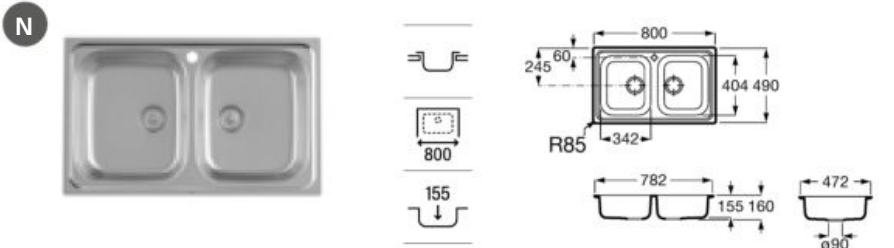

Victoria 80 2C

Stainless steel double bowl kitchen sink with 3/2" valve.

A872801A01