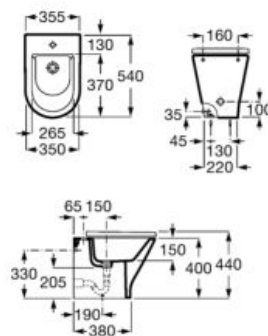

# Debba

Round and simple lines set the tone for a compact and extremely adaptable design.

Ceramic wall-hung basin. Faucet not included.

- A325993000** 650 mm
- A325994000** 600 mm
- A325996000** 500 mm

Optional: