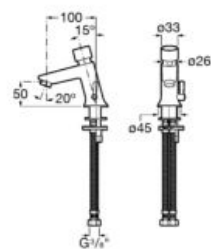

Specific Uses / Instant Foot Self-closing Faucets

Instant Foot

Self-closing progressive foot pedal mixer.
Wall-mounted.

A505128900

Finishes:

C0

Instant Foot

Deck-mounted spout.

A505327000

Finishes:

C0

Instant Foot

Wall spout.

A505326900

Finishes:

C0

Specific Uses / Instant self-closing faucets

Instant

Self-closing deck-mounted basin mixer with push-button, flow limiter to 6 litres/minute and automatic shut-off in 15 seconds.

A5A3177C00

Finishes:

C0

Ø6L

Instant

Self-closing deck-mounted basin mixer with push button, flow limiter to 2 litres/minute and automatic shut-off in 15 seconds.

A5A3377C00

Finishes:

C0

Ø2L