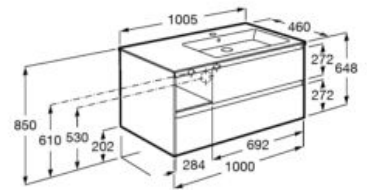

Unik - Base unit with two drawers, one open module and Stonex® basin in matt white finish on the right. Faucet not included.

A851938... 1000 mm
Right hand basin

Finishes:

529 530 538 531 532

N