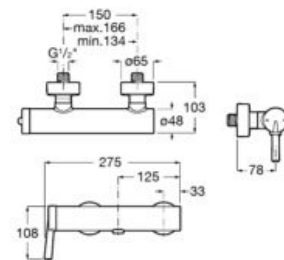

Wall-mounted shower mixer.

A5A216DC00

Finishes:

C0