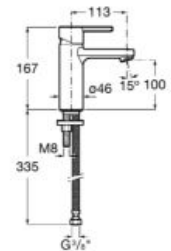

Ø5L

Basin mixer with smooth body and flexible supply hoses. Cold Start. Click clack waste not included. S-Size

A5A3A96..0

Everlux finishes

Finishes:

C0 CN RG NM