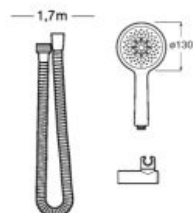

Sensum Round 130/4

Shower kit. 4 functions, 130 mm hand-shower, adjustable hand-shower bracket and 1.70 m PVC shower flexible hose.

A5B1307C00

Finishes:

C0