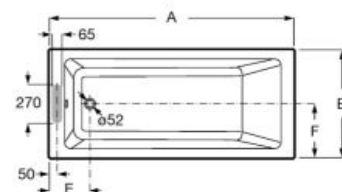

A	B	C	D	E	F
1700	750	415	770	282	375
1600	750	425	670	282	375
1700	700	415	770	282	350
1600	700	430	710	282	350

G	H
230	290
230	290
225	250
225	250