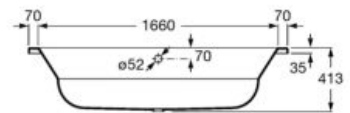

STEEL

3.5 mm

x2