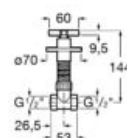

Cross built-in valve

Built-in valve.

A525168400 1/2" - 1/2"

Finishes:

00