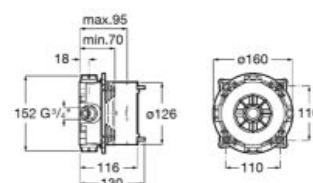

RocaBox Universal

Universal RocaBox.

A525869403

Internal extension kit (20 mm).

A525564303

Extension kit (20 mm).

A525564600 Round

A525564700 Square