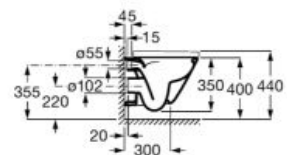

Compact ceramic wall-hung WC and hidden fixations. Includes fixing kit. A compatible Roca installation system is required for the installation of wall-hung WCs.

A34647A000

Soft-closing seat and cover for compact toilet.

A801732002

Seat and cover for compact toilet.

A801730002

Soft-closing Supralit® seat and cover for compact toilet with quick release.

A80173200B

Supralit® seat and cover for compact toilet.

A80173000B

Finishes:

☐ 00