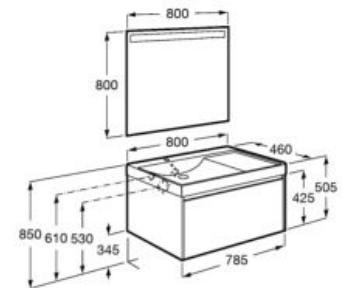

Unik - Base unit with one drawer and asymmetric Fineceramic® basin. Faucet not included.

A851719... 800 mm

Right hand basin

A851720... 800 mm

Left hand basin

Pack - Base unit with one drawer, asymmetric Fineceramic® basin and Eidos LED mirror. Faucet not included.

A851721... 800 mm

Right hand basin

A851722... 800 mm

Left hand basin

Finishes:

N