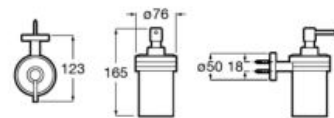

Wall-mounted soap dispenser.
A817689C00

Finishes:
C0