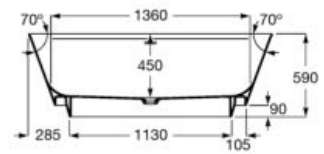

Tura

Oval freestanding bath. Made of Stonex®. Including click-clack drain, trap, integrated overflow, wooden tray and LED strip light.

A248676000 1700 x 750 mm

Oval freestanding bath. Made of Stonex®. Including click-clack drain, trap, integrated overflow and wooden tray.

A248671000 1700 x 750 mm

Optional

Headrest with wood counterweight. Made of recycled acrylic fabric. Grey.

A248674000

Finishes:

00