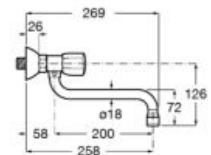

Brava

Wall-mounted twin-lever kitchen mixer with swivel spout and flexible supply hoses.

A5A748EC00

Finishes:

N

Ø11L

Brava

Wall-mounted single-lever kitchen faucet with swivel spout and flexible supply hoses.

A5A858EC00

Finishes:

N

Ø11L

Brava

Wall-mounted twin-lever kitchen mixer with swivel spout and flexible supply hoses.

A5A768EC00

Finishes:

N

Ø11L

Brava

Wall-mounted single-lever kitchen faucet with lower swivel spout.

A5A878EC00

Finishes:

N

Ø11L