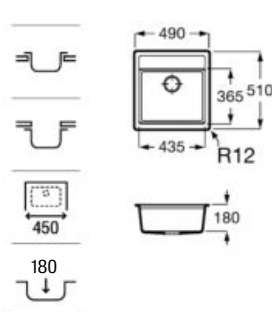

Helsinki 40

Quarzex® single bowl kitchen sink with one prepunched tap hole, 3½" valve and trap.

A880230..0

Finishes:

02 11 94