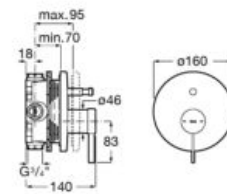

Faucets / Ona

Built-in bath-shower mixer with automatic diverter (2 ways). RocaBox required A525869403.

A5A0B9E..0

To be completed with:
Universal RocaBox.

A525869403

Finishes:

N