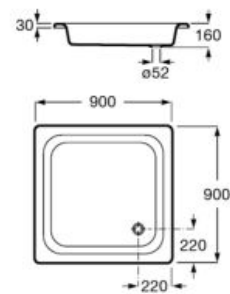

Blues

Steel shower tray with anti-slip base and waste kit.

A2B1464000 800 x 800 x 160 mm

A2B1364000 700 x 700 x 160 mm

Finishes:

00

STEEL

2.4 mm

ANTI-SLIP

A	B
800	800
700	700

Blues Plus

Superslim steel shower tray with waste kit.

A2B1981000 900 x 900 x 25 mm

A2B1881000 800 x 800 x 25 mm

Finishes:

00

STEEL

3.5 mm

EXTRASLIM

5 mm

A	B
900	900
800	800

Blues Plus

Superslim steel shower tray with anti-slip base and waste kit.

A2B1961000 900 x 900 x 25 mm

A2B1861000 800 x 800 x 25 mm

Finishes:

00

STEEL

3.5 mm

EXTRASLIM

5 mm

ANTI-SLIP

A	B
900	900
800	800

Blues Deluxe

Steel shower tray with waste kit.

A2B0582001 900 x 900 x 65 mm

Finishes:

00

STEEL

3 mm