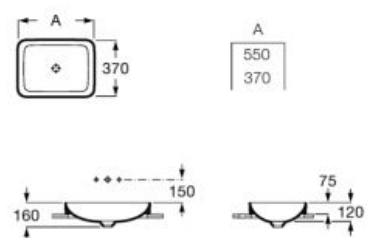

Square Fineceramic® in countertop basin.
Includes drain with open ceramic fixed plug.
Faucet not included.

A327534..0 550 mm

A32753R..0 370 mm

Finishes: