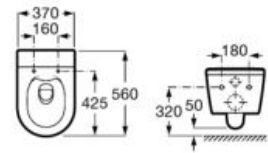

Ceramic wall-hung Roca Rimless® WC. Includes fixing kit. A compatible Roca installation system is required for the installation of wall-hung WCs.

A346527..0

Soft-closing Supralit® seat and cover for toilet with quick release.

A801522..B

Finishes: