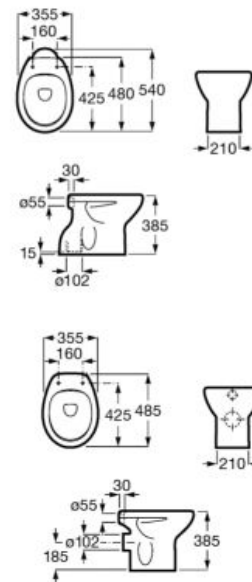

Slim soft-closing seat and cover for toilet with quick release.

**A801392001**

Straight sleeve.

**AV0007800R**

Finishes:

00 17

COMPATIBLE WITH MULTICLEAN