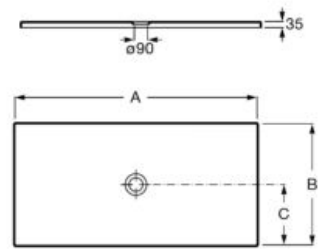

A	B	C
1800	800	400
1600	800	400
1400	800	400
1200	800	400
1000	800	400
1800	700	350
1600	700	350
1400	700	350
1200	700	350
1000	700	350