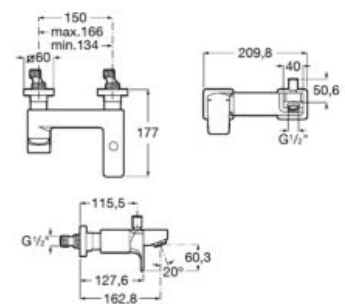

Wall-mounted bath-shower mixer with automatic diverter.

A5A0D01C00

Finishes:

C0