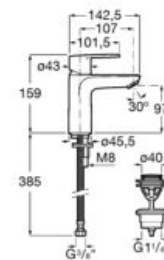

Basin mixer with pop-up waste and flexible supply hoses. Cold Start. S-Size.

A5A304FC00

Finishes:

C0

N

Δ5L

Basin mixer with smooth body and flexible supply hoses. Cold Start. S-Size.

A5A324FC00

Finishes:

C0

N

Δ5L

Basin mixer with smooth body, click-clack waste and flexible supply hoses. Cold Start. S-Size.

A5A3A4FC00

Finishes:

C0

N

Δ5L

Basin mixer with pop up waste and flexible supply hoses. Cold Start. M-Size.

A5A334FC00

Finishes:

C0

N

Δ5L

Basin mixer with smooth body, click-clack waste and flexible supply hoses. Cold Start. M-Size.

A5A3B4FC00

Finishes:

C0

N

Δ5L