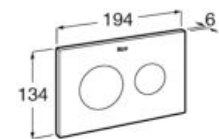

PS3 Dual

Dual flush operating plate for Roca S installations systems. Cable technology. No tools required for installation.

A8902233..

Finishes:

00

01

02

06

N