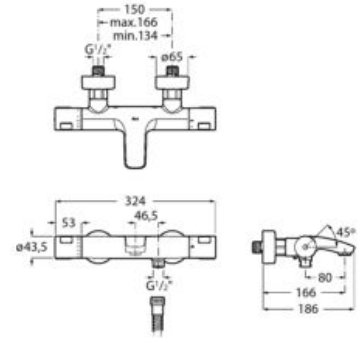

Shower Solutions / Thermostatic

T-500

Wall-mounted thermostatic bath-shower mixer with diverter-flow regulator.

A5A1E18..0

Finishes:

N