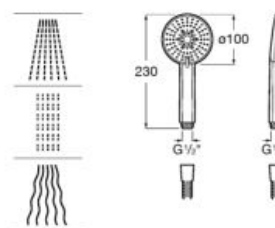

Stella 100/3

Hand-shower with 3 functions.

A5B1B03..0

Finishes: