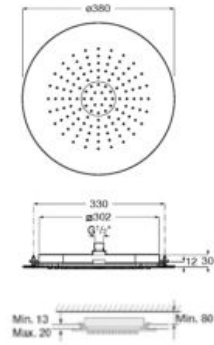

STAINLESS
STEEL