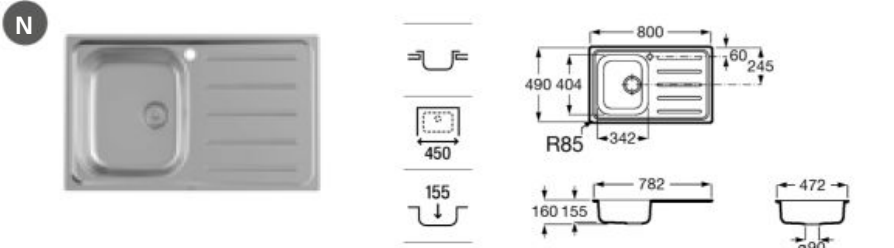

Victoria 80 ED

Stainless steel single bowl kitchen sink and right drainer with 3/2" valve.

A873801A01