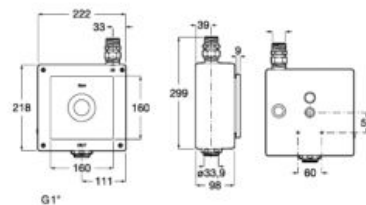

Specific Uses / Electronic Flush Valves

Sentronic-R

Electronic flush valve for WC. Mains operated at 230V.

A5A9102C00

Finishes:

C0