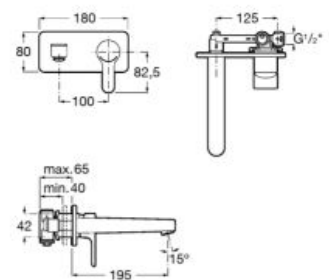

Bidet mixer with pop-up waste and flexible supply hoses.

**A5A6A09C00**

Finishes:

**C0**

**N**

Ø5L

Bidet mixer with smooth body and flexible supply hoses. Waste kit not included.

**A5A6C09NB0**