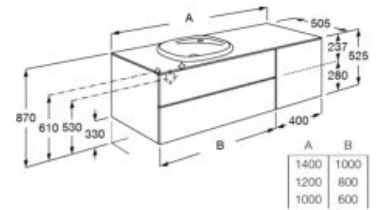

Unik - Base unit with two drawers, one door and left hand Surfex® basin. Faucet not included.

A851393... 1400 mm

A851391... 1200 mm

A851389... 1000 mm

Finishes:

806 402