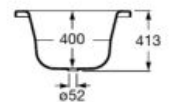

Baths / Steel

Duo Plus Oval Freestanding

Freestanding oval steel bath with anti-slip base.

A222575000 1800 x 800 mm

Finishes:

00

STEEL

3.5 mm

ANTI-SLIP

*Height for installation with panel

Duo Plus Oval

Oval steel bath with anti-slip base.

A222555000 1800 x 800 mm

Oval steel bath.

A222565000 1800 x 800 mm

Finishes:

00

STEEL

3.5 mm

x2

Duo Plus

Rectangular steel bath with anti-slip base (3.5 mm thick enamelled steel).

A221670000 1800 x 800 mm

Finishes:

00

STEEL

3.5 mm

x2

ANTI-SLIP