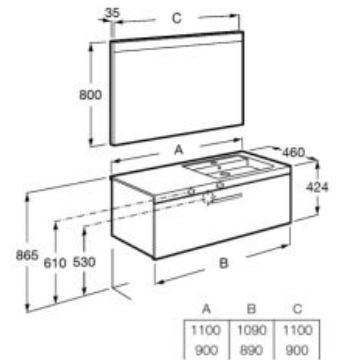

Unik - Base unit with one drawer and asymmetric basin. Faucet not included.

A855949... 1100 mm
Right hand basin

A855948... 1100 mm
Left hand basin

A855947... 900 mm
Right hand basin

A855946... 900 mm
Left hand basin

Pack - Base unit with one drawer, asymmetric basin and Prisma Basic LED mirror. Faucet not included.

A855933... 1100 mm
Right hand basin

A855932... 1100 mm
Left hand basin

A855931... 900 mm
Right hand basin

A855930... 900 mm
Left hand basin

Finishes:

806 321 322 153