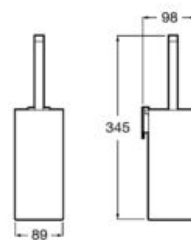

Wall-mounted toilet brush holder (can be installed with screws or adhesive).

A8168510..

Finishes:

01 24

Floorstanding toilet brush holder.

A8168520..

Finishes:

01 24