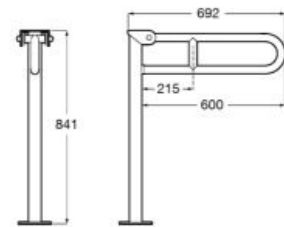

Specific Uses / Accessibility Accessories

Access Comfort

Straight grab bar for people with reduced mobility in stainless steel white finish. Includes fixing kit.

A816904009 900 mm

A816903009 700 mm

A816902009 600 mm

A816901009 400 mm

A816900009 300 mm

A	B
980	900
780	700
680	600
480	400
380	300

Access Comfort

Folding grab bar on floor pedestal for people with reduced mobility in stainless steel white finish.

A816910009

Access Comfort

Folding grab bar with roll holder in stainless steel for people with reduced mobility.

A816934001 800 mm
Polished stainless steel finish

A816934002 800 mm
Satin stainless steel finish

A816916009 800 mm
White finish

A816935001 600 mm
Polished stainless steel finish

A816935002 600 mm
Satin stainless steel finish

A816935009 600 mm
White finish