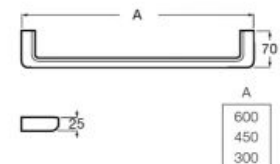

Towel rail.

A817030001 600 mm
Chrome

A817030..0 600 mm
Everlux finishes

A817029001 450 mm
Chrome

A817029..0 450 mm
Everlux finishes

A817039001 300 mm
Chrome

A817039..0 300 mm
Everlux finishes

Finishes: