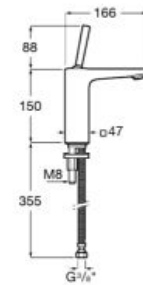

Basin mixer with joystick handle, pop-up waste and flexible supply hoses. M-Size.

A5A306DC00

Finishes:

C0

Ø5L

Basin mixer with joystick handle, smooth body, flexible supply hoses and click-clack waste. M-Size.

A5A326DC00

Finishes:

C0

Ø5L

Basin mixer with joystick handle, smooth body, flexible supply hoses and click-clack waste. XL-Size.

A5A376DC00

Finishes:

C0

Ø5L

Built-in basin mixer. Universal built-in body required A525220603. Pop-up waste not included.

A5A356DC00

To be completed with:

Universal built-in body for the installation of built-in basin mixers.

A525220603

Finishes:

C0

Ø5L