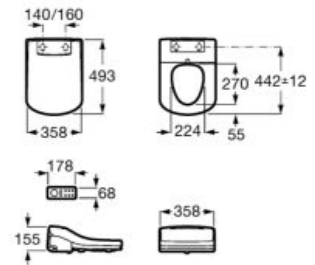

Premium Square

Seat with washing and drying functions.
Needs conventional water and power supply.

A804007001

Finishes:

00