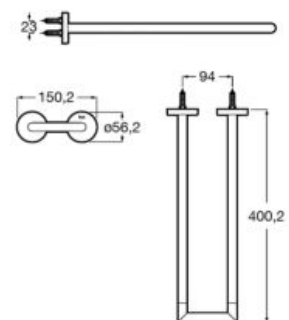

Double towel rail.

A817577..0

Finishes:

N