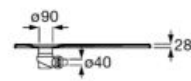

Terran (without frame)

Stonex® shower tray. Textured antislip surface. Extraslim. Includes high-flow drain.

- AP1017D032001..0 2000 x 800 x 31 mm
- AP1016A432001..0 1700 x 800 x 31 mm
- AP1015DC32001..0 1500 x 800 x 31 mm
- AP1015DC2BC01..0 1700 x 700 x 31 mm
- AP1016A42BC01..0 1500 x 700 x 31 mm

Finishes:

STONEX®

SLATE
TEXTURE

EXTRASLIM

↓ 5
↑ mm

ANTI-SLIP

EMBEDDED
INSTALLATION

A	B	C
2000	800	34
1700	800	32
1500	800	31
1700	700	31
1500	700	31

Terran

Stonex® angle shower tray. Textured antislip surface. Extraslim. Includes high-flow drain.

- AP10532032001..0 800 x 800 x 28 mm

Finishes:

STONEX®

SLATE
TEXTURE

EXTRASLIM

↓ 5
↑ mm

ANTI-SLIP

EMBEDDED
INSTALLATION

Cube Grid

Stainless steel coloured grid for Terran shower tray. Only compatible with Terran.

- A276509..0 Coloured grid

Finishes:

Sun Grid

Stainless steel coloured grid for Terran shower tray. Only compatible with Terran.

- A276510..0 Coloured grid

Finishes: