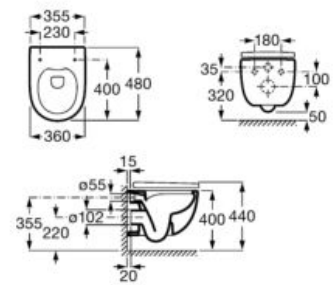

Bathroom Collections / Meridian

Compact ceramic wall-hung Roca Rimless® WC. A compatible Roca installation system is required for the installation of wall-hung WCs.

A346244000

Soft-closing Supralit® seat and cover for compact toilet.

A8012AC00B

Supralit® seat and cover for compact toilet.

A8012AB00B

Slim soft-closing seat and cover for compact toilet with quick release.

A8012AB00B

Finishes:

00