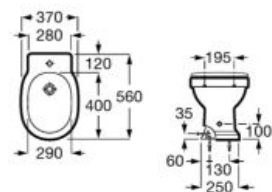

Ceramic bidet with one tap hole. Includes fixing kit. Faucet not included.

A3570A4..0

Ceramic bidet with three tap holes. Includes fixing kit. Faucet not included.

A3570A4..3

Supralit® bidet lid with stainless steel hinges.

A806B50..B White or black

A806B5038B Dark grey finish

Finishes: