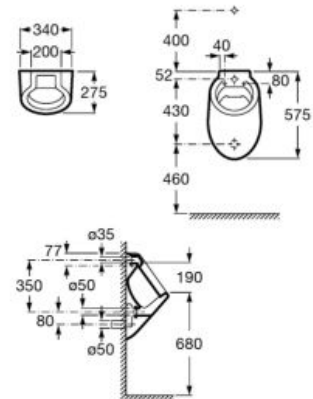

Spun

Ceramic urinal with back inlet with cover. Includes fixing system, drain siphon and 1/2" supply hose with plug.

A353148000

Ceramic urinal with back inlet without cover. Includes fixing system, drain siphon and 1/2" supply hose with plug.

A353147000

Ceramic urinal with top inlet without cover. Includes fixing system, drain siphon and 1/2" supply hose with plug.

A353149000

Finishes:

00