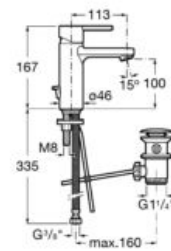

Basin mixer with pop-up waste and flexible supply hoses. Cold Start. S-Size.

**A5A3096C00**

Finishes:

C0

Ø5L

Basin mixer with smooth body, flexible supply hoses and click-clack waste. Cold Start. S-Size.

**A5A3296C00**