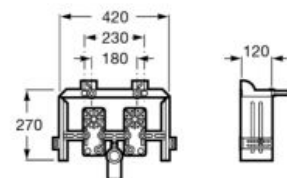

Basic Bidet

Built-in structure for wall-hung bidet. Capable of withstanding 400 kg. Installation minimum depth of 120 mm. Adjustable hydraulic connection.

A890091100