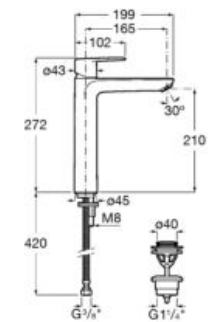

Faucets / Victoria Plus

Basin mixer with lateral handle, pop up waste and flexible supply hoses. Cold Start. L-Size.

A5A404FC00

Finishes:

C0

N

Ø5L

Basin mixer with lateral handle, smooth body with click-clack waste and flexible supply hoses. Cold Start. L-Size.

A5A4A4FC00

Finishes:

C0

N

Ø5L

Basin mixer with smooth body, click-clack waste and flexible supply hoses. Cold Start. XL-Size.

A5A3C4FC00

Finishes:

C0

N

Ø5L

Single-lever bidet mixer with pop up waste and flexible supply hoses.

A5A604FC00

Finishes:

C0

N

Ø8L