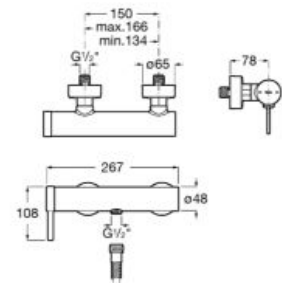

Wall-mounted shower mixer.

A5A219E..0

Finishes: