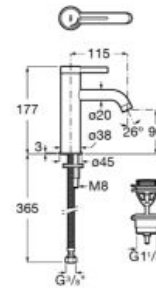

Basin mixer with pop-up waste and flexible supply hoses. Cold Start. S-Size.

A5A309E..0

Finishes:

N

Δ5L

Basin mixer with smooth body, click-clack waste and flexible supply hoses. Cold Start. S-Size.

A5A3A9E..0

Finishes:

N

Δ5L

Basin mixer with click-clack waste and flexible supply hoses. Cold Start. M-Size.

A5A3C9E..0

Finishes:

N

Δ5L

Basin mixer with lateral handle, smooth body, click-clack waste and flexible supply hoses. Cold Start. L-Size.

A5A4A9E..0

Finishes:

N

Δ5L