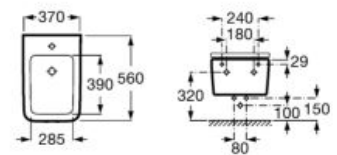

Ceramic wall-hung bidet. Includes fixing kit. Faucet not included. A compatible Roca installation system is required for the installation of wall-hung bidets.

A357535..0

Soft-closing Supralit® bidet lid.

A806532..B

Finishes: