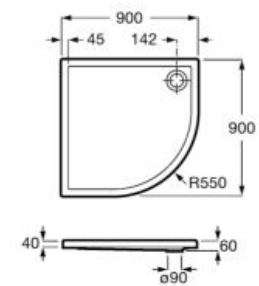

Granada

Feet for Granada Flat shower tray.

- **A27M052000**

N