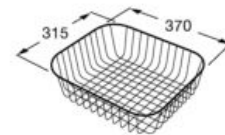

### Square crockery basket

Stainless steel crockery basket 370 x 315 mm.

A865090000 360 x 330 mm