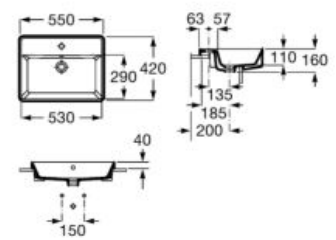

Ceramic semi-recessed basin. Faucet not included.

A3270YG000 550 mm

Finishes:

00