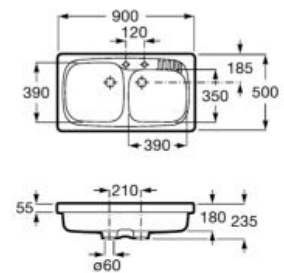

Leman 90 2C

Fireclay double bowl kitchen sink with two pre-punched tap holes and 3 1/2" valves.

A365961001