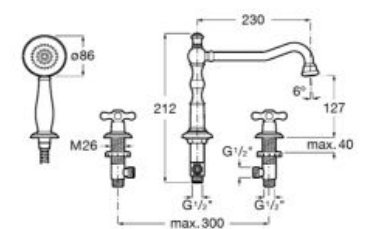

Deck-mounted bath-shower mixer with central spout, diverter and hand-shower.

A5A094BC00

Finishes:

C0