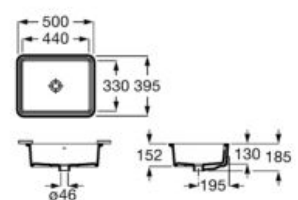

Sofia

Ceramic under countertop basin.

A327723000 500 mm

Finishes:

00