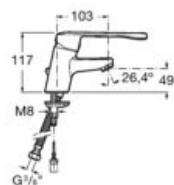

Specific Uses / Accessibility Basin Faucets

Victoria Pro

Basin mixer with chain connector and flexible supply hoses. Elbow handle for people with reduced mobility. S-Size.

A5A3123C00

Finishes:

C0