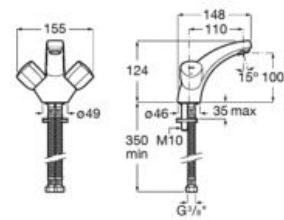

Twin-lever basin mixer with smooth body and flexible supply hoses. Waste kit not included. S-Size.

A5A318EC00

Finishes:

N