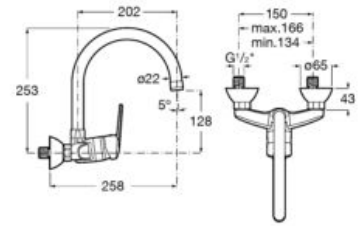

Kitchen Faucets

Victoria

Wall-mounted kitchen mixer with swivel spout and aerator.

A5A7G25C00
While stocks last

Finishes:

Ø8L

Victoria

Wall-mounted kitchen mixer with swivel spout and aerator.

A5A7725C00
While stocks last

Finishes:

Ø8L

Brava

Twin-lever kitchen mixer with swivel spout and flexible supply hoses.

A5A848EC00

Finishes:

N

Ø11L

Brava

Kitchen faucet with swivel spout and flexible supply hoses.

A5A868EC00

Finishes:

N

Ø11L