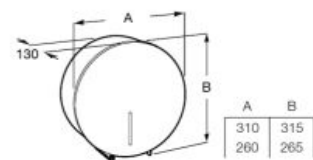

STAINLESS
STEEL