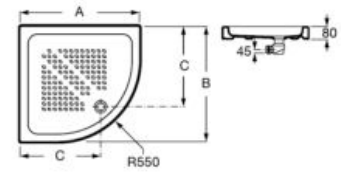

### Italia

Corner ceramic shower tray.

**A3740HL000** 900 x 900 x 80 mm

**A3740HM000** 800 x 800 x 80 mm

Finishes:

00

CERAMICS

| A   | B   | C   |
|-----|-----|-----|
| 900 | 900 | 625 |
| 800 | 800 | 525 |