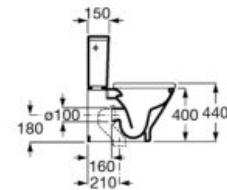

Soft-closing Supralit® seat and cover for compact toilet with quick release.

A80173200B

Supralit® seat and cover for compact toilet.

A80173000B

Slim soft-closing seat and cover for compact toilet with quick release.

A801732001