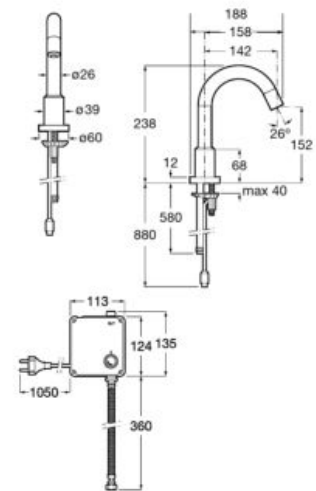

**A5A4343C00**

Finishes:

C0

Ø5.7L

ONE WATER