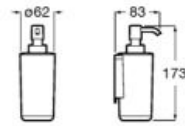

Wall-mounted soap dispenser (can be installed with screws or adhesive).

A817736..0

Finishes:

N