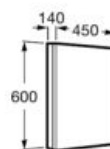

Mini

Mirror cabinet.

A856692... 450 mm

Finishes:

Furniture, Mirrors and Lighting / Mirrors and Magnifying Mirrors

Eidos

Rectangular mirror with LED lighting to connect to the bathroom switch.

A812358000 1200 mm

A812361000 1100 mm

A812357000 1000 mm

A812360000 900 mm

A812356000 800 mm

A812359000 700 mm

Optional:

Demister device.

A812292000