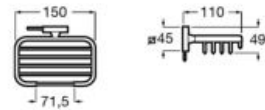

Grilled container.

A816826001 150 mm

Finishes:

01