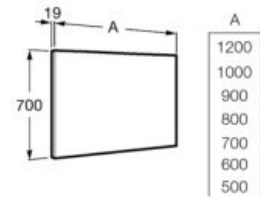

Furniture, Mirrors and Lighting / Mirrors and Magnifying Mirrors

Victoria

Mirror.

A812336406	1200 mm
A812335406	1000 mm
A812334406	900 mm
A812333406	800 mm
A812332406	700 mm
A812331406	600 mm
A812345406	500 mm