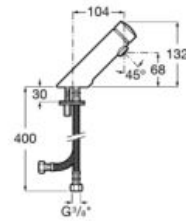

Avant

Self-closing deck-mounted basin mixer with push-button with integrated selector for temperature regulation.

A5A3279C00

Finishes:

C0

Ø3L

Avant

Self-closing basin faucet with push-button.

A5A4279C00

Finishes:

C0

Ø3L

ONE WATER

Avant

Self-closing deck-mounted basin mixer with push-button and lateral handle for temperature regulation.

A5A3179C00

Finishes:

C0

Ø3L

Avant

Self-closing wall-mounted basin faucet with push button and 150 mm long spout.

A5A7879C00

Finishes:

C0

Ø3L

ONE WATER

Avant

Self-closing wall-mounted basin faucet with push button and 190 mm long spout.

A5A7979C00

Finishes:

C0

Ø3L

ONE WATER

Avant

Self-closing built-in shower faucet with round wall plate. Push-button with temperature regulation integrated.

A5A2217C00

Finishes:

C0