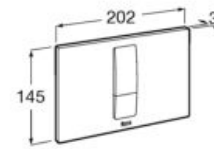

PS4 Dual

Dual flush operating plate for Roca S installations systems. Glass finish. No tools required for installation.

A8902213..

Finishes:

N