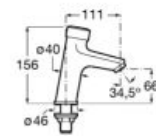

### Fluent

Self-closing deck-mounted basin faucet with aerator.

A5A4A24C00

Finishes:

C0

Ø5L

ONE WATER