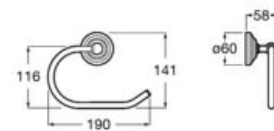

Accessories / Carmen

Toilet roll holder.

A817004001

Finishes:

00