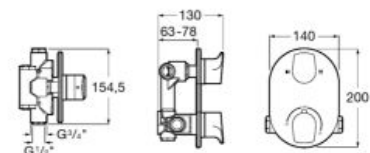

Built-in bath-shower mixer with automatic diverter (2 ways). Includes the built-in subset and the trim plate. Complete set.

A5A0190C00

Finishes: