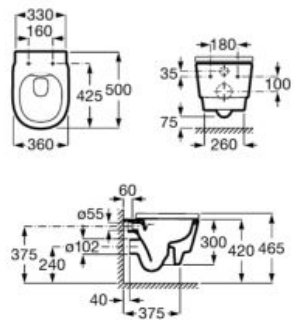

Ceramic wall-hung Roca Rimless® WC.

A346697..0

Soft-closing seat and cover. The seat and cover is not available in Supraglaze® finish.

A801F02..2

Finishes:

N