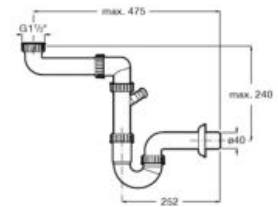

Waste pipe

Space saving trap for single bowl kitchen sinks. Compatible exclusively with Roca stainless steel sinks. Connection for a dishwasher available.

A506405607