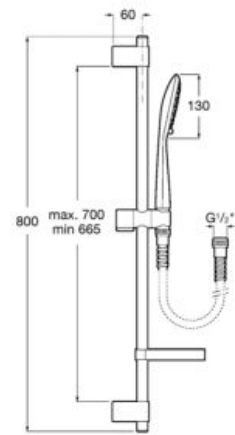

Shower Solutions / Shower Kits

Sensum Square 130/4

Shower kit. 4 functions, 130 mm hand-shower, 800 mm slide bar with adjustable hand-shower bracket, soap dish and 1.70 m PVC shower flexible hose.

A5B1408C00

Finishes:

C0