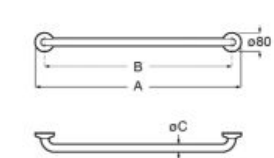

A	B
980	900
780	700
680	600
480	400
380	300