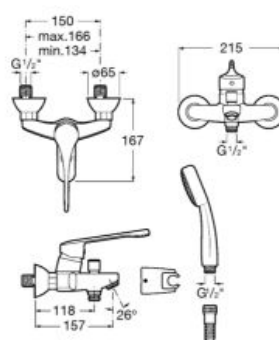

Victoria Pro

Wall-mounted bath-shower mixer with automatic diverter, hand-shower, 1.70 m flexible hose and swivel wall bracket. Handle for people with reduced mobility.

A5A0123C02

Finishes:

C0