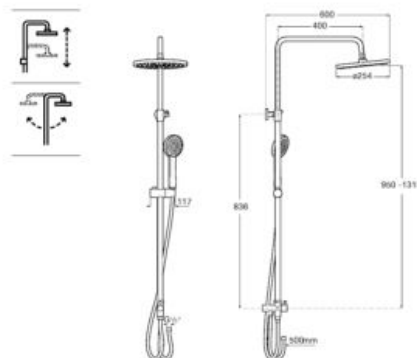

Victoria Connect

Shower column adjustable in height.
Includes ø 245 mm shower head, ø 100 mm
hand-shower one function, 1.5 m metal
hose and articulated hand-shower bracket.
Connectable to any faucet.

A5B9M61C00

Finishes:

C0

Carmen shower column.