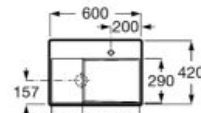

Horizon View

Fineceramic® over countertop basin with pre-punched tap holes.

A327274..B 600 mm

Finishes:

N