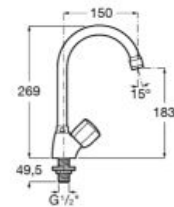

Kitchen Faucets

Victoria

Wall-mounted kitchen mixer with swivel spout and aerator.

A5A7G25C00
While stocks last

Finishes:

Ø8L

Victoria

Wall-mounted kitchen mixer with swivel spout and aerator.

A5A7725C00
While stocks last

Finishes:

Ø8L

Brava

Twin-lever kitchen mixer with swivel spout and flexible supply hoses.

A5A848EC00

Finishes:

N

Ø11L

Brava

Kitchen faucet with swivel spout and flexible supply hoses.

A5A868EC00

Finishes:

N

Ø11L