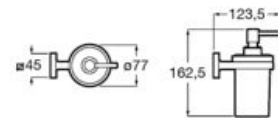

Wall-mounted soap dispenser.
A816828001

Finishes:
01