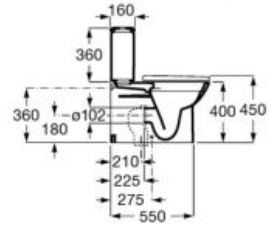

COMPATIBLE WITH MULTICLEAN

Ø4.5/3L