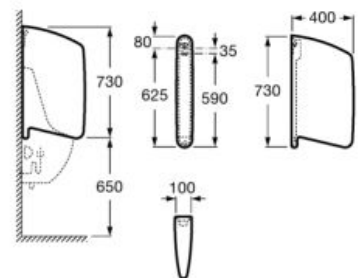

### Wing

Ceramic wall divider for urinal. Includes fixing kit.

**A387090000** 400 x 730 mm

Finishes:

00