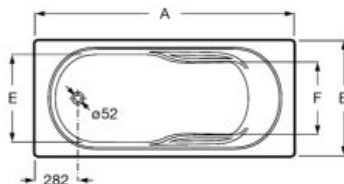

ACRYLIC

	A	B	C	D	E	F
1700	750	1510	1230	606	464	
1700	700	1410	1130	556	414	
1600	750	1510	1230	606	464	
1600	700	1410	1130	556	414	
1500	700	1310	1100	556	414	
1400	700	1210	1000	556	414	

Palma

Oval free standing acrylic one piece bath with Total hydromassage.

- A26N012..0 1700 x 750 mm

Oval free standing acrylic one piece bath.

- A26N011..0 1700 x 750 mm

Finishes:

00 17