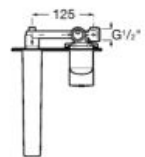

Built-in basin mixer. Universal built-in body required A525220603. Pop-up waste not included.

A5A3596..0

To be completed with:

Built-in universal body for the installation of built-in basin mixers.

A5252206..

Finishes:

C0 CN RG NM