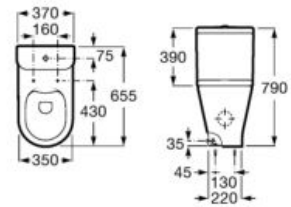

ROCA RIMLESS®
COMPATIBLE WITH MULTICLEAN
Ø4.5/3L