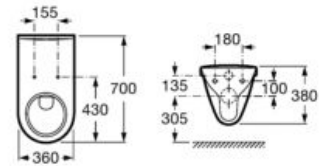

Specific Uses / Accessibility

Access

Ceramic wall-hung WC with horizontal outlet. Includes fixing kit. A compatible Roca installation system is required for the installation of wall-hung WCs.

A346237000

Soft-closing seat and cover for toilet.

A801232004

Seat and cover for toilet with front opening. With stainless steel hinges.

A801230004

Seat and cover for toilet. With stainless steel hinges.

A80123A004

Seat for toilet with front opening. With stainless steel hinges.

A80123D004

Finishes:

00