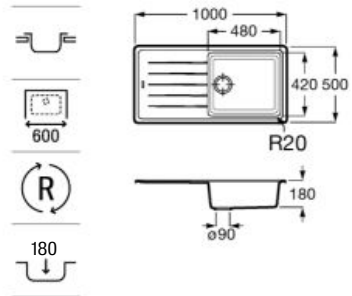

Bergen 100

Quarzex® reversible single bowl kitchen sink and drainer with two prepunched tap holes and 3½" valve and trap.

A880190..0

Finishes:

02 94