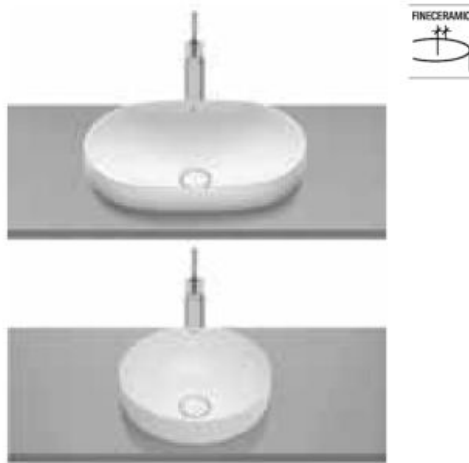

Round Fineceramic® in countertop basin.
Includes drain with open ceramic fixed plug.
Faucet not included.

- **A327527..0** 550 mm
- **A32752R..0** 370 mm

Finishes: