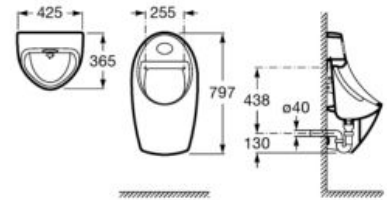

Specific Uses / Urinals

Euret

Electronic ceramic urinal with back inlet. Powered by 4 alkaline batteries 1.5V LR6 (AA). Includes built-in valve, siphon fixing kit, drain plug, power supply hose and electronic transmitter-receiver.

A35945E000

Electronic ceramic urinal with back inlet. Mains operated at 230V. Includes built-in valve, siphon fixing kit, drain plug, power supply hose and electronic transmitter-receiver.

A35945M000

Finishes:

00