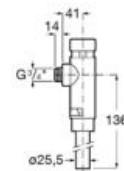

Gem

Wall-mounted flush valve for WC and Garda slop hopper. 1" water supply pipe. Lever operated.

A526900610

Finishes:

C0

Aqualine Basic

3/4" flush valve for WC. Lever operated.

A5A9477C00

Curved discharge pipe.

A505521600

Finishes:

C0

Aqualine Plus

3/4" flush valve for WC. Dual flush 6/3L. Push-button operated.

A5A9577C00

Flush valve pipe.

A505521600

Finishes:

C0

Δ6/3L

Complements for flush valves

Complement discharge pipe external flush valve.

AG0094703R

Curved discharge pipe.

A505521600

Check valve for flush valve.

A525936100

Flush valve connector for wall-hung WCs.

AV0016200R