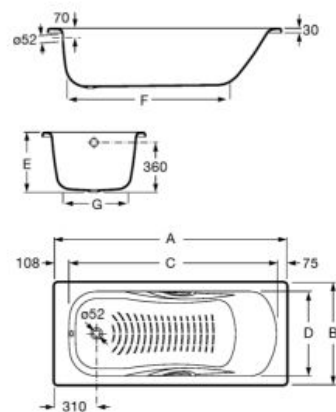

**A220990000** 1700 x 700 mm

Optional:

Headrest (black).

**A291053100**

Finishes:

00

STEEL

ANTI-SLIP