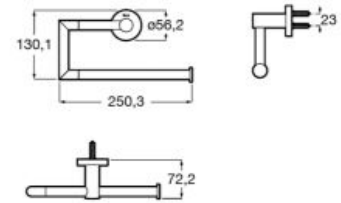

Towel ring.

A817579..0

Finishes:

N