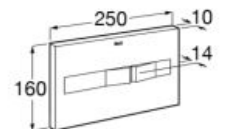

PL2 Dual

Dual flush operating plate for Roca One installation systems. No tools required for installation.

A8901960..

Finishes:

00 01 02 05