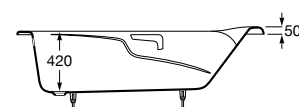

CAST
IRON

ANTI-SLIP

Ming cast iron bath.