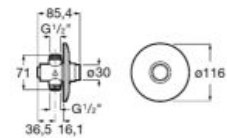

Instant

Built-in shut-off cock for urinal with round wall plate.

A5A9077C00

Finishes:

C0