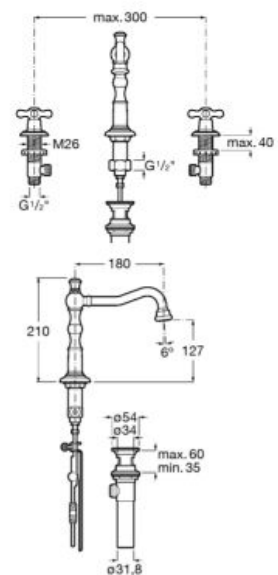

Basin mixer with smooth body, click-clack waste and flexible supply hoses. S-Size.

A5A304BC00

Basin mixer with smooth body and flexible supply hoses. S-Size.

A5A314BC00

Finishes:

C0

Ø5L

Twin-lever basin mixer with smooth body, click-clack waste and flexible supply hoses. M-Size.

A5A344BC00

Finishes:

C0

Ø4L

Twin-lever basin mixer with smooth body, swivel spout, click-clack waste and flexible supply hoses. L-Size.

A5A384BC00

Finishes:

C0

Ø5L

Twin-lever basin mixer with deck-mounted lateral handles - 3 holes-, click-clack waste and flexible supply hoses. M-Size.

A5A444BC00

Finishes:

C0

Ø5L