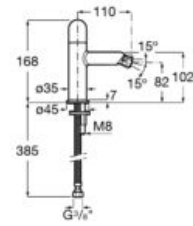

Faucets / Nu

Bidet mixer with smooth body, flexible supply hoses and Dome handle.

A5A6X3F..0

Finishes:

N