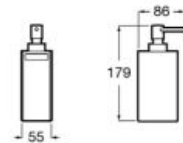

Over countertop soap dispenser.

A8168410..

Finishes:

01 24