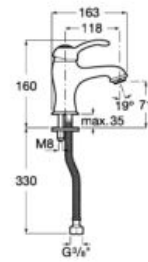

**A5A304BC00**

Basin mixer with smooth body and flexible supply hoses. S-Size.

**A5A314BC00**

Finishes:

C0

Ø5L

Twin-lever basin mixer with smooth body, click-clack waste and flexible supply hoses. M-Size.

**A5A344BC00**