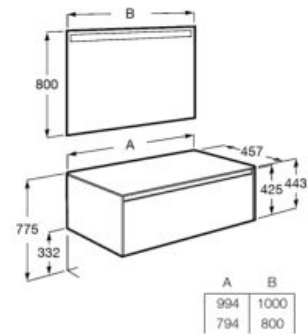

Pack - Base unit for countertop basin with one drawer and Eidos LED mirror. Basin and faucet not included.

**A851714...** 1000 mm

**A851712...** 800 mm

Finishes:

N

Double Fineceramic® wall-hung basin. Includes fixing kit. Faucet not included.