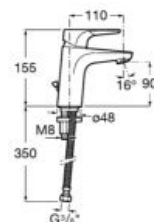

Basin mixer with pop-up waste and flexible supply hoses. Cold Start. S-Size.

A5A3090C00

Finishes:

C0

Δ5L

Basin mixer with retractable chain and flexible supply hoses. Cold Start. S-Size.

A5A3190C00

Finishes:

C0

Δ5L

Basin mixer with smooth body and flexible supply hoses. Cold Start. Click clack waste not included. S-Size.

A5A3290C00

Finishes:

C0

Δ5L

Basin mixer with smooth body and flexible supply hoses. Cold Start. Click clack waste not included. M-Size.

A5A3990C00

Finishes:

C0

Δ5L