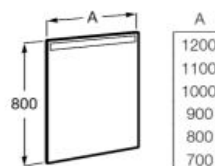

Mini

Mirror cabinet.

A856692... 450 mm

Finishes:

Furniture, Mirrors and Lighting / Mirrors and Magnifying Mirrors

Eidos

Rectangular mirror with LED lighting to connect to the bathroom switch.

A812358000 1200 mm

A812361000 1100 mm

A812357000 1000 mm

A812360000 900 mm

A812356000 800 mm

A812359000 700 mm

Optional:

Demister device.

A812292000

Eidos

Rectangular mirror with LED lighting to connect to the bathroom switch.

A812390000 650 mm

A812355000 600 mm

A812389000 550 mm

A812354000 500 mm

A812388000 450 mm

A812387000 400 mm

Iridia

Mirror with perimetral LED lighting and demister device, activated by touch sensors.

A812347000 1400 mm

A812346000 1200 mm

A812342000 1000 mm

A812341000 800 mm

A812340000 600 mm

A812339000 400 mm