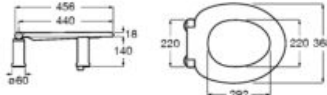

Access Comfort

Elevated seat.

A801B60001

WHITE