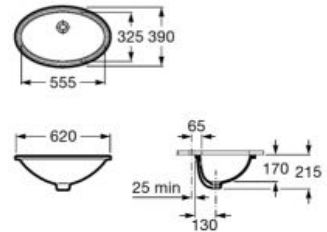

Grand Berna

Ceramic under countertop basin. Glazed on two sides.

A327899000 620 mm

Finishes:

00