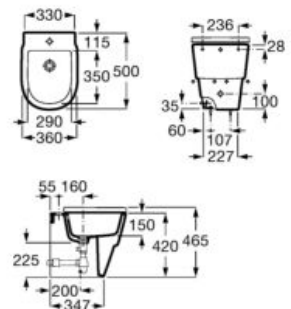

Bathroom Collections / Tura

Back to wall ceramic single floorstanding Roca Rimless® WC.

A347697.0

Soft-closing seat and cover. The seat and cover is not available in Supraglaze® finish.

A801F02..2

Finishes:

00 62 S0

N

EXTRA HEIGHT

SOFT CLOSE

Back to wall ceramic close-coupled Roca Rimless® WC with dual outlet.

A342697.0

Dual flush 4.5/3l WC cistern with bottom inlet.

A341691.0

Dual flush 1/2" WC cistern with bottom inlet - UK.

A34169C..0

Soft-closing seat and cover. The seat and cover is not available in Supraglaze® finish.

A801F02..2

Finishes:

00 62 S0

N

EXTRA HEIGHT

4.5/3L

SOFT CLOSE

Ceramic wall-hung bidet. Faucet not included.

A357695.0

Soft-closing bidet lid. The cover is not available in Supraglaze® finish.

A806F02..2

Finishes:

00 62 S0

N

SOFT CLOSE

Back to wall ceramic bidet. Faucet not included.

A357697.0

Soft-closing bidet lid. The cover is not available in Supraglaze® finish.

A806F02..2

Finishes:

00 62 S0

N

SOFT CLOSE