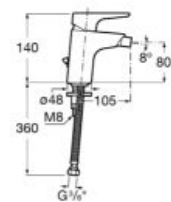

Faucets / Atlas

Basin mixer with smooth body and flexible supply hoses. Cold Start. Click clack waste not included. XL-Size.

A5A3790C00

Finishes:

C0

Ø5L

Built-in basin mixer. Universal built-in body required A525220603. Pop-up waste not included.

A5A3590C00

To be completed with:

Universal built-in body for the installation of built-in basin mixers.

A525220603

Finishes:

C0

Ø5L

Bidet mixer with pop-up waste and flexible supply hoses.

A5A6090C00

Finishes:

C0

Ø5L

Bidet mixer with retractable chain and flexible supply hoses.

A5A6190C00

Finishes:

C0

Ø5L