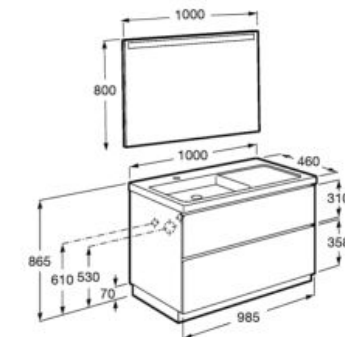

Column unit with height adjustable shelves and open shelf. Reversible.

- **A857269...** 1600 mm

Finishes:

- 806 434 402