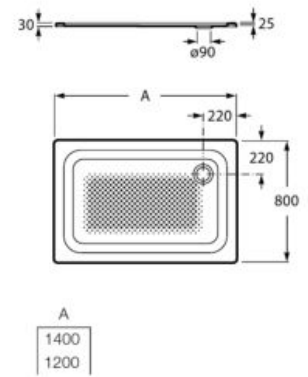

STEEL

3.5 mm

EXTRASLIM

5 mm

ANTI-SLIP