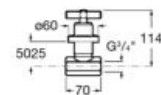

Built-in valve. 3/4" F index (cold).

A5A1643C00

Built-in valve. 3/4" C index (warm).

A5A1943C00

Finishes:

C0