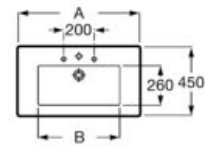

Ceramic wall-hung basin. Faucet not included.

A327545000 800 mm

A327546000 600 mm

Optional:

Towel rail.

A816758001 425 mm

Towel rack on the right

A816759001 425 mm

Towel rack on the left

Finishes:

00