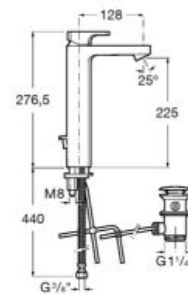

Basin mixer with pop-up waste and flexible supply hoses. Cold Start. M-Size.

A5A3E01C00

Finishes:

C0

Ø5L

Basin mixer with smooth body, click-clack waste and flexible supply hoses. Cold Start. M-Size.

A5A3F01C00

Finishes:

C0

Ø5L

Basin mixer with integrated lateral handle, pop-up waste and flexible supply hoses. Cold Start. L-Size.

A5A4001C00

Finishes:

C0

Ø5L

Basin mixer with pop-up waste and flexible supply hoses. Cold Start. XL-Size.

A5A3G01C00

Finishes:

C0

Ø5L

Twin-lever basin mixer with deck-mounted lateral handles - 3 holes-, pop-up waste and flexible supply hoses. S-Size.

A5A4420C00

Finishes:

C0