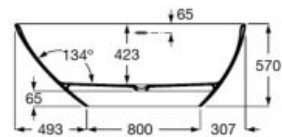

**A248617.0** 1600 x 750 mm

Finishes:

00 0P 0X 0B 0C 0K

**Ariane**

Oval Stonex® freestanding bath. Including click-clack drain and trap.

**A248669.0** 1800 x 800 mm

**A248670.0** 1700 x 750 mm

**A248470.0** 1650 x 750 mm