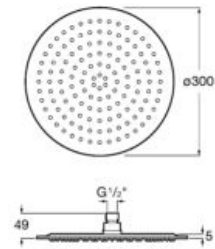

STAINLESS
STEEL