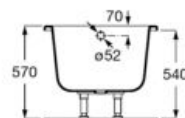

ACRYLIC

	A	B	C	D	E	F
1700	750	1510	1230	606	464	
1700	700	1410	1130	556	414	
1600	750	1510	1230	606	464	
1600	700	1410	1130	556	414	
1500	700	1310	1100	556	414	
1400	700	1210	1000	556	414	

Palma

Oval free standing acrylic one piece bath with Total hydromassage.

- A26N012..0 1700 x 750 mm

Oval free standing acrylic one piece bath.

- A26N011..0 1700 x 750 mm

Finishes:

00 17