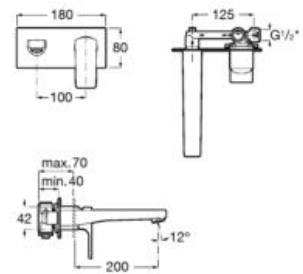

**A525220603**

Finishes:

C0

Ø5L

Bidet mixer with pop-up waste and flexible supply hoses.

**A5A6001C00**

Finishes:

C0