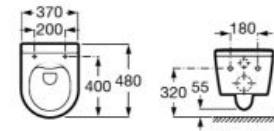

Compact ceramic wall-hung Roca Rimless® WC. Includes fixing kit. A compatible Roca installation system is required for the installation of wall-hung WCs.

A346528..0

Soft-closing Supralit® seat and cover for compact toilet with quick release.

A80152C..B

Finishes: