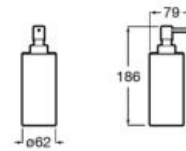

Accessories / Victoria

Over countertop soap dispenser.

A816679001

Finishes:

01