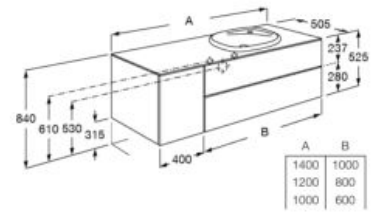

Base unit with two drawers and one door for in countertop 585 / 450 mm basin on the right.

A851417... 1400 mm
For 585 mm basin

A851415... 1400 mm
For 450 mm basin

A851413... 1200 mm
For 585 mm basin

A851411... 1200 mm
For 450 mm basin

A851409... 1000 mm
For 450 mm basin

Finishes:

806 402