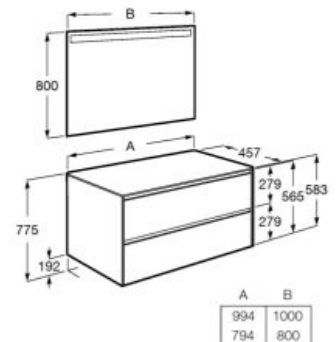

SOFT CLOSE

LED