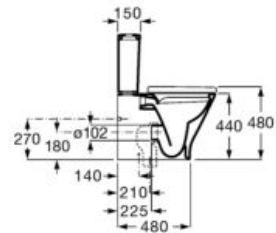

The Gap Square

Comfort height back to wall ceramic close-coupled Roca Rimless® WC with dual outlet.

A3421AC000

Dual flush 4.5/3L WC cistern with side inlet. Includes fixing kit, inlet mechanism and flush mechanism.

A341471000

Dual flush 4.5/3L WC cistern with bottom inlet. Includes fixing kit, inlet mechanism and flush mechanism.

A341470000

Soft-closing seat and cover for toilet.

A801472006

Seat and cover for toilet.

A801470002

Soft-closing Supralit® seat and cover for toilet. Quick removal.

A80147200B

Supralit® seat and cover for toilet.

A80147000B

Finishes:

00