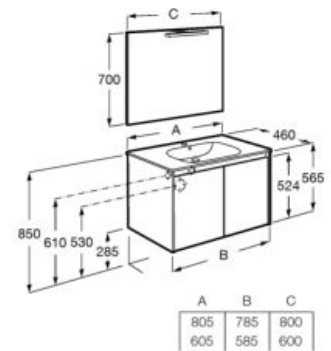

Optional:

Set of two 275 mm legs.

**A816829339**

Finishes:

N

SOFT CLOSE

LED

Tenet base unit with two drawers and basin, Luna Ambient mirror, Compas accessories.