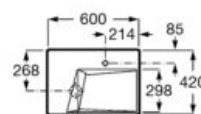

Horizon Geometric

Fineceramic® over countertop basin with pre-punched tap holes.

A327276..B 600 mm

Finishes:

N