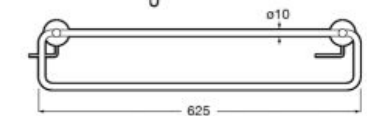

Towel rack with towel rail.

A817683C00

Finishes:

C0

N