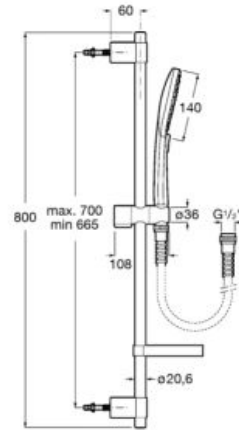

Plenum Round 140/3

Shower kit. 3 functions, 140 mm hand-shower, 800 mm slide bar with adjustable hand-shower bracket, soap dish and 1.70 m PVC shower flexible hose.

A5B1411C00

Chrome finish

A5B1411CB0

White / chrome finish

Finishes: