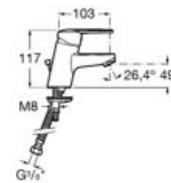

Basin mixer with pop-up waste and flexible supply hoses. XS-Size.

**A5A3025C00**

Finishes:

C0

Basin mixer with chain connector and flexible supply hoses. XS-Size.

**A5A3125C00**

Finishes:

C0