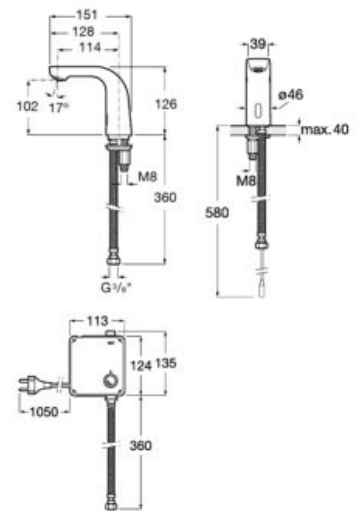

#### A5A5709C00

Finishes:

C0

Ø5.7L

ONE WATER