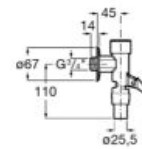

Aqualine Basic

3/4" flush valve for WC. Lever operated.

A5A9477C00

Curved discharge pipe.

A505521600

Finishes:

C0