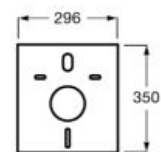

Silent In-Wall

Noise absorption joint for wall-hung toilet or bidet. Prevents sound propagation of solid structures with the toilet or bidet.

A890063000