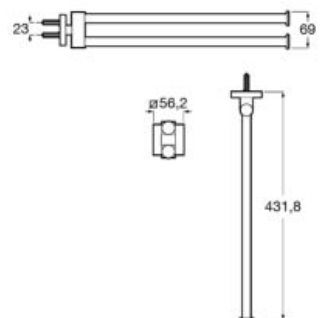

Double swivel towel rail.
A817609..0

Finishes:
C0 C4

N