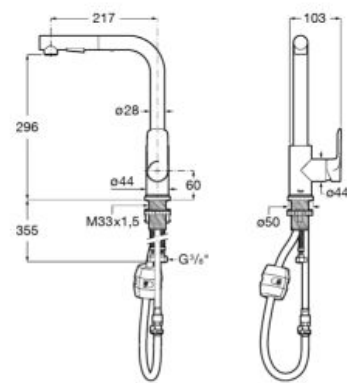

Cala

Kitchen mixer with retractable swivel spout, 2-function rinse spray and flexible supply hoses. Cold Start.

A5A856E..0

Finishes: