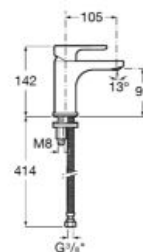

Basin mixer with pop-up waste and flexible supply hoses. Cold Start. S-Size.

A5A3I09C00

Basin mixer with plastic pop-up waste and flexible supply hoses. Cold Start. S-Size.

A5A3N09C00

Finishes:

C0

Ø5L

Basin mixer with smooth body and flexible supply hoses. Cold Start. Click clack waste not included. S-Size

A5A3K09..0

Finishes:

C0 NB

N

Ø5L

Basin mixer with smooth body and flexible supply hoses. Cold Start. Click clack waste not included. M-Size.

A5A3B09C00

Finishes:

C0

Ø5L

Basin mixer with pop-up waste and flexible supply hoses. Cold Start. XL-Size.

A5A3C09C00

Basin mixer with plastic pop-up waste and flexible supply hoses. Cold Start. XL-Size.

A5A3P09C00

Finishes:

C0

Ø5L