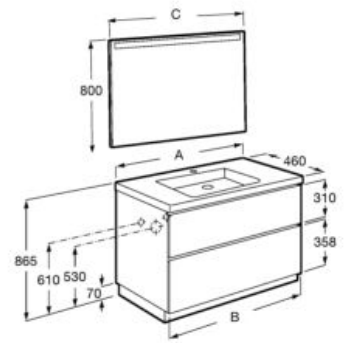

Unik - Base unit with two drawers and basin. Includes feet and wooden base. Faucet not included.

- **A851426...** 1000 mm
- **A851425...** 800 mm
- **A851424...** 600 mm

Pack - Base unit with two drawers and basin, Eidos mirror and wooden base. Faucet not included.

- **A851431...** 1000 mm
- **A851430...** 800 mm
- **A851429...** 600 mm

Optional:

Optional four legs set.

A816824339

Finishes:

- 806 434 402

A	B	C
1000	985	1000
800	785	800
600	585	600

Unik - Base unit with two drawers and asymmetric basin and wooden base. Faucet not included.

- **A851428...** 1000 mm
  Right hand basin
- **A851427...** 1000 mm
  Left hand basin

Pack - Base unit with two drawers and asymmetric basin, Eidos mirror and wooden base. Faucet not included.

- **A851433...** 1000 mm
  Right hand basin
- **A851432...** 1000 mm
  Left hand basin

Optional:

Optional four legs set.

A816824339

Finishes:

- 806 434 402