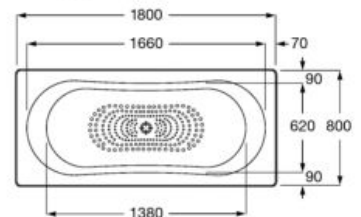

STEEL

3.5 mm

x2

ANTI-SLIP