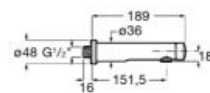

Ø3L

ONE WATER