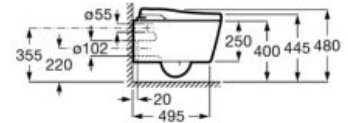

In-Wash® Inspira wall-hung

Wall-hung smart toilet. Includes Roca Rimless®, seat and cover with washing and drying function. Needs power supply. Duplo WC One Smart installation system (A890078020) recommended.

A803060001

Finishes:

00