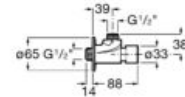

Instant

Exposed, angle shut-off cock for shower.

A5A2777C00

Finishes:

C0