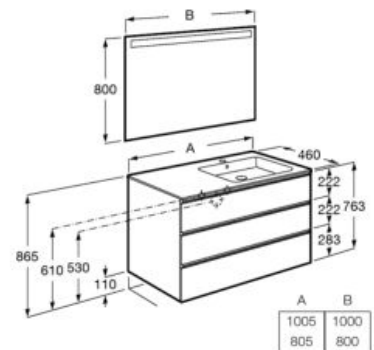

Unik - Base unit with three drawers and asymmetric slim basin. Legs and faucet not included.

- **A851492...** 1000 mm
  Right hand basin
- **A851491...** 1000 mm
  Left hand basin
- **A851489...** 800 mm
  Right hand basin
- **A851487...** 800 mm
  Left hand basin

Pack - Base unit with three drawers, asymmetric slim basin and Eidos LED mirror. Legs and faucet not included.

- **A851523...** 1000 mm
  Right hand basin
- **A851522...** 1000 mm
  Left hand basin
- **A851521...** 800 mm
  Right hand basin
- **A851520...** 800 mm
  Left hand basin

Optional:

Set of four legs.

Finishes: