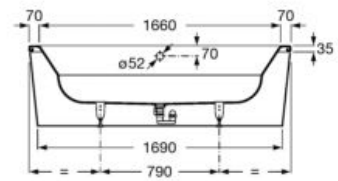

STEEL

3.5 mm

ANTI-SLIP