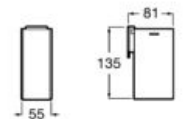

Wall-mounted tumbler (can be installed with screws or adhesive).

A8168430..

Finishes:

01 24