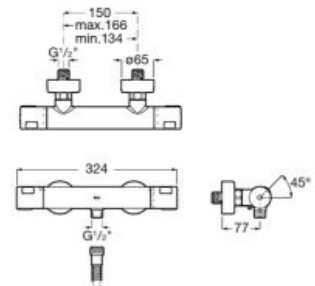

T-500

Wall-mounted thermostatic shower mixer.

A5A2E18..0

Finishes:

N