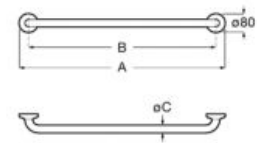

Specific Uses / Accessibility Accessories

Access Comfort

Straight grab bar for people with reduced mobility in stainless steel white finish. Includes fixing kit.

A816904009 900 mm

A816903009 700 mm

A816902009 600 mm

A816901009 400 mm

A816900009 300 mm

A	B
980	900
780	700
680	600
480	400
380	300

Access Comfort

Folding grab bar on floor pedestal for people with reduced mobility in stainless steel white finish.

A816910009