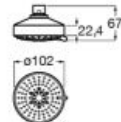

Stella

Adjustable shower head for wall installation with 3 functions: Rain, Soft, and Pulse. Support kit / arm not included.

A5BF103C00 ø 100 mm

Finishes:

C0