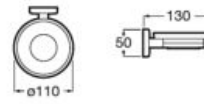

Wall-mounted soap dish (can be installed with screws or adhesive).

A816683001

Finishes:

01