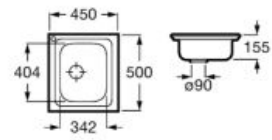

E-45

Stainless steel single bowl kitchen sink with one prepunched tap hole and 3/2" valve.

A870410453