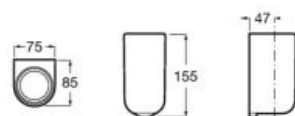

Wall-mounted tumbler holder.

A3870ZL000

Finishes:

00