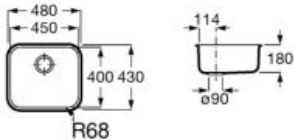

Lisboa 45

Stainless steel single bowl kitchen sink with 3/2" valve.

A870M10450