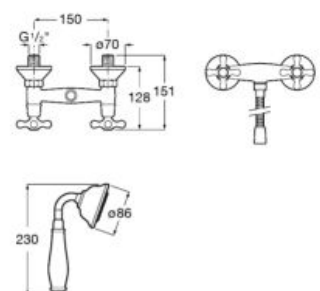

Wall-mounted twin-lever shower mixer with hand-shower, 1.50 m flexible shower hose and swivel hand-shower wall bracket.

A5A204BC00

Finishes:

C0