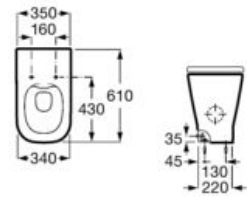

Comfort height ceramic single floorstanding Roca Rimless® WC.

A347479000

Soft-closing seat and cover for toilet.

A801472006

Seat and cover for toilet.

A801470002

Soft-closing Supralit® seat and cover for toilet with quick release.

A80147200B

Supralit® seat and cover for toilet.

A80147000B

Slim soft-closing seat and cover for toilet with quick release.

A801472003

Finishes:

☐ 00

N