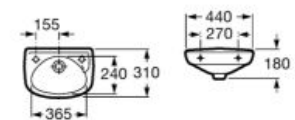

Other Basins / Wall-hung Basins

Dash

Stonex® wall-hung basin with 100 mm countertop and tap hole.

A2W8024000 650 mm

Finishes:

00

N

STONEX®

Dash

Stonex® wall-hung basin with 50 mm countertop, without tap hole.

A2W8025000 650 mm

Finishes:

00

N

STONEX®

Diverta

Ceramic wall-hung or over countertop basin.

A327110000 750 mm

A327111000 470 mm

Optional:

Towel rail. 750 mm and 470 mm basins admit towel rail in both sides

A840597001

Finishes:

00

○ ● ○

Ibis

Compact ceramic wall-hung basin.

A320841001 440 mm

Finishes:

00

COMPACT

○ ○