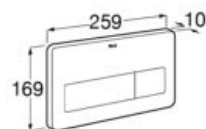

Installation Systems / Operating Plates

PL3 PRO Dual

Vandal-proof stainless steel dual flush operating plate for Roca One installation systems. No tools required for installation.

A890197004

Finishes:

04