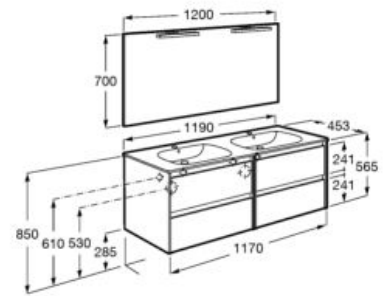

Unik - Base unit with four drawers and double basin. Faucet not included.

A851891... 1200 mm

Pack - Base unit with four drawers, double basin and mirror and LED spotlight. Faucet not included.

A851895... 1200 mm

Optional:

Set of two 275 mm legs.

A816829339

Finishes: