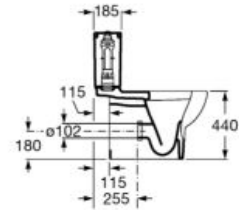

**A34124H000**

Seat and cover for toilet with front opening. With stainless steel hinges.

**A801230004**

Seat for toilet with front opening. With stainless steel hinges.

**A80123D004**

Finishes:

00

**The Gap Square**