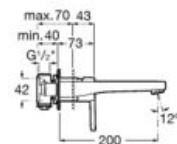

Built-in basin mixer. Universal built-in body required A525220603. Pop-up waste not included.

A5A3596..0

To be completed with:

Built-in universal body for the installation of built-in basin mixers.

A5252206..

Finishes:

C0 CN RG NM