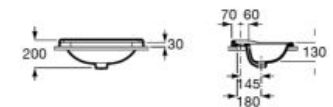

Ceramic in countertop basin with one tap hole.
Faucet not included.

A3270A5..0 600 mm

Ceramic in countertop basin with three tap holes. Faucet not included.

A3270A5..3 600 mm

Finishes: