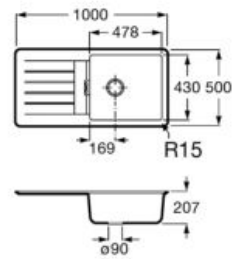

Oslo 100

Quarzex® single bowl kitchen sink with drainer, colander, two prepunched tap holes, 3½" valves and trap.

A880130..0

Finishes:

02 11 94