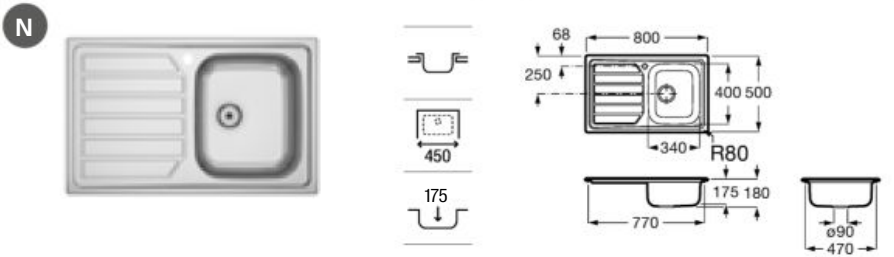

Glasgow 80 EI

Stainless steel single bowl kitchen sink and left drainer with 3/2" valve.

A874801C01