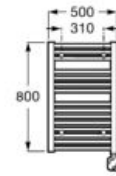

Heated towel rail. 300W.

A815498000
White

A815498001
Chrome

Finishes: