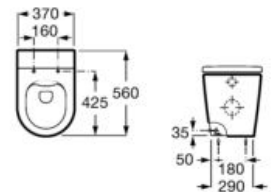

Back to wall ceramic single floorstanding Roca Rimless® WC with dual outlet. Includes fixing kit.

A347526..0

Soft-closing Supralit® seat and cover for toilet with quick release.

A801522..B

Finishes: