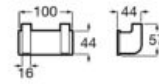

00

Robe hook.

**A817661001**

Finishes:

00

Towel rail (can be installed with screws or adhesive).

**A817664001** 400 mm

**A817663001** 300 mm