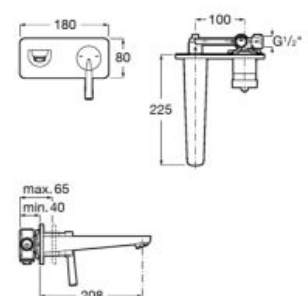

Basin mixer with joystick handle, pop-up waste and flexible supply hoses. M-Size.

A5A306DC00

Finishes:

C0

Ø5L

Basin mixer with joystick handle, smooth body, flexible supply hoses and click-clack waste. M-Size.

A5A326DC00

Finishes:

C0

Ø5L

Basin mixer with joystick handle, smooth body, flexible supply hoses and click-clack waste. XL-Size.

A5A376DC00

Finishes:

C0

Ø5L

Built-in basin mixer. Universal built-in body required A525220603. Pop-up waste not included.

A5A356DC00

To be completed with:

Universal built-in body for the installation of built-in basin mixers.

A525220603

Finishes:

C0

Ø5L