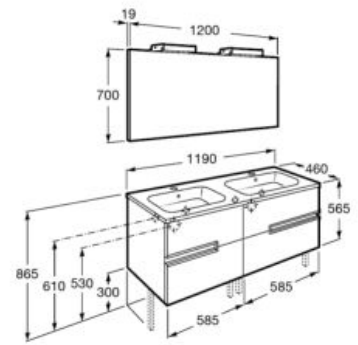

Unik - Base unit with four drawers and double basin. Legs and faucet not included.

A855830... 1200 mm

Pack - Base unit with four drawers, double basin, mirror and Starlight spotlight. Legs and faucet not included.

A855840... 1200 mm

Optional:
Set of two legs.

A816413001

Finishes:

806 153 155 154