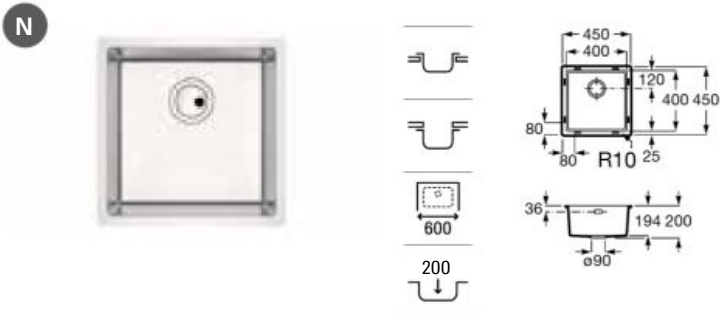

Praga 40

Stainless steel single bowl kitchen sink with 3½" valve and waste.

A871401D01