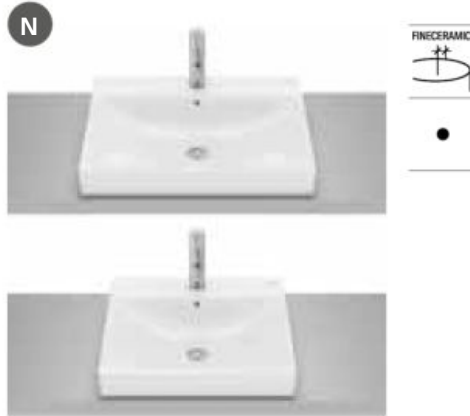

## Bathroom Collections / Ona

Fineceramic® in countertop basin with tap hole. Faucet not included.

**A32768N..0** 600 mm

**A32768L..0** 500 mm

Finishes:

00 S0

Fineceramic® in countertop basin without tap hole. Faucet not included.