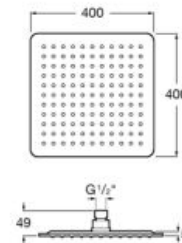

STAINLESS
STEEL