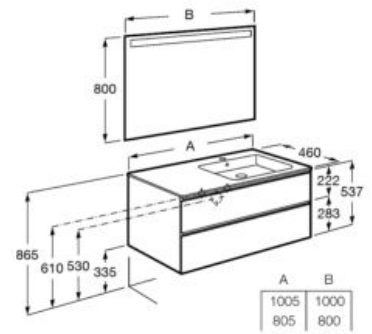

Unik - Base unit with two drawers and asymmetric slim basin. Legs and faucet not included.

A851482... 1000 mm
Right hand basin

A851481... 1000 mm
Left hand basin

A851480... 800 mm
Right hand basin

A851479... 800 mm
Left hand basin

Pack - Base unit with two drawers, asymmetric slim basin and Eidos LED mirror. Legs and faucet not included.

A851515... 1000 mm
Right hand basin

A851514... 1000 mm
Left hand basin

A851513... 800 mm
Right hand basin

A851512... 800 mm
Left hand basin

Optional:

Set of two legs.

Finishes: