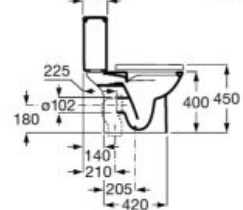

COMPATIBLE WITH MULTICLEAN

Ø4.5/3L