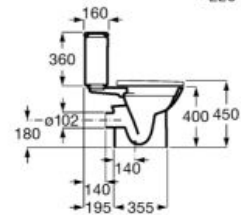

COMPATIBLE WITH MULTICLEAN

Ø4.5/3L