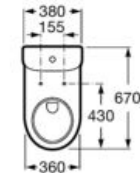

**A80123A004**

Seat for toilet with front opening. With stainless steel hinges.

**A80123D004**

Finishes:

00