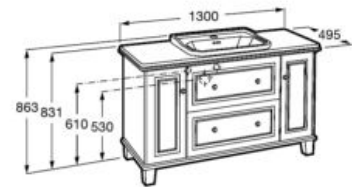

Base unit for in countertop basin. Basin, faucet and marble countertop not included.

A857136... 1300 mm

Marble countertop for base unit.

A857142420

White marble

A857142421

Black marble

Finishes:

415 **417**