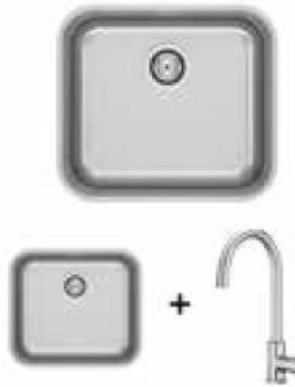

Porto 40

Stainless steel single bowl kitchen sink with 3½" valve and waste.

A870R10400

Pack stainless steel single bowl kitchen sink Porto 40 (ref. A870R10400) + Mencia faucet (ref. A5A7409C00).

A870RD040M