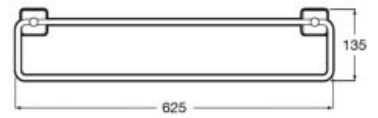

Towel rack with towel rail.

A816660001

Finishes:

01