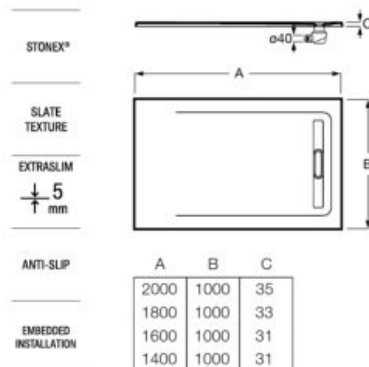

Shower Trays / Stonex®

Aquos

Stonex® extraslim shower tray. Textured antislip surface. Includes high-flow drain. Drain cover not included. Order, along with the Aquos shower tray, the Stonex® cover or metallic grid.

- AP6017D03E801..0 2000 x 1000 x 35 mm
- AP6017083E801..0 1800 x 1000 x 33 mm
- AP6016403E801..0 1600 x 1000 x 31 mm
- AP6015783E801..0 1400 x 1000 x 31 mm
- AP6014B03E801..0 1200 x 1000 x 28 mm
- AP6017D038401..0 2000 x 900 x 35 mm
- AP60170838401..0 1800 x 900 x 33 mm
- AP60164038401..0 1600 x 900 x 31 mm
- AP60157838401..0 1400 x 900 x 31 mm
- AP6014B038401..0 1200 x 900 x 28 mm
- AP6013E838401..0 1000 x 900 x 28 mm
- AP6017D032001..0 2000 x 800 x 35 mm
- AP60170832001..0 1800 x 800 x 33 mm
- AP60164032001..0 1600 x 800 x 31 mm
- AP60157832001..0 1400 x 800 x 31 mm
- AP6014B032001..0 1200 x 800 x 28 mm
- AP6013E832001..0 1000 x 800 x 28 mm
- AP6017D02BC01..0 2000 x 700 x 35 mm
- AP6017082BC01..0 1800 x 700 x 33 mm
- AP6016402BC01..0 1600 x 700 x 31 mm
- AP6015782BC01..0 1400 x 700 x 31 mm
- AP6014B02BC01..0 1200 x 700 x 28 mm
- AP6013E82BC01..0 1000 x 700 x 28 mm

Finishes:

Aquos Cover

Stonex® colour cover for Aquos shower tray.

- A276358..0 1000 mm
- A276357..0 900 mm
- A276356..0 800 mm
- A276355..0 700 mm

Finishes:

Aquos Grid

Metallic grid for Aquos shower tray.

- A276362000 1000 mm
- A276361000 900 mm
- A276360000 800 mm
- A276359000 700 mm

Finishes: