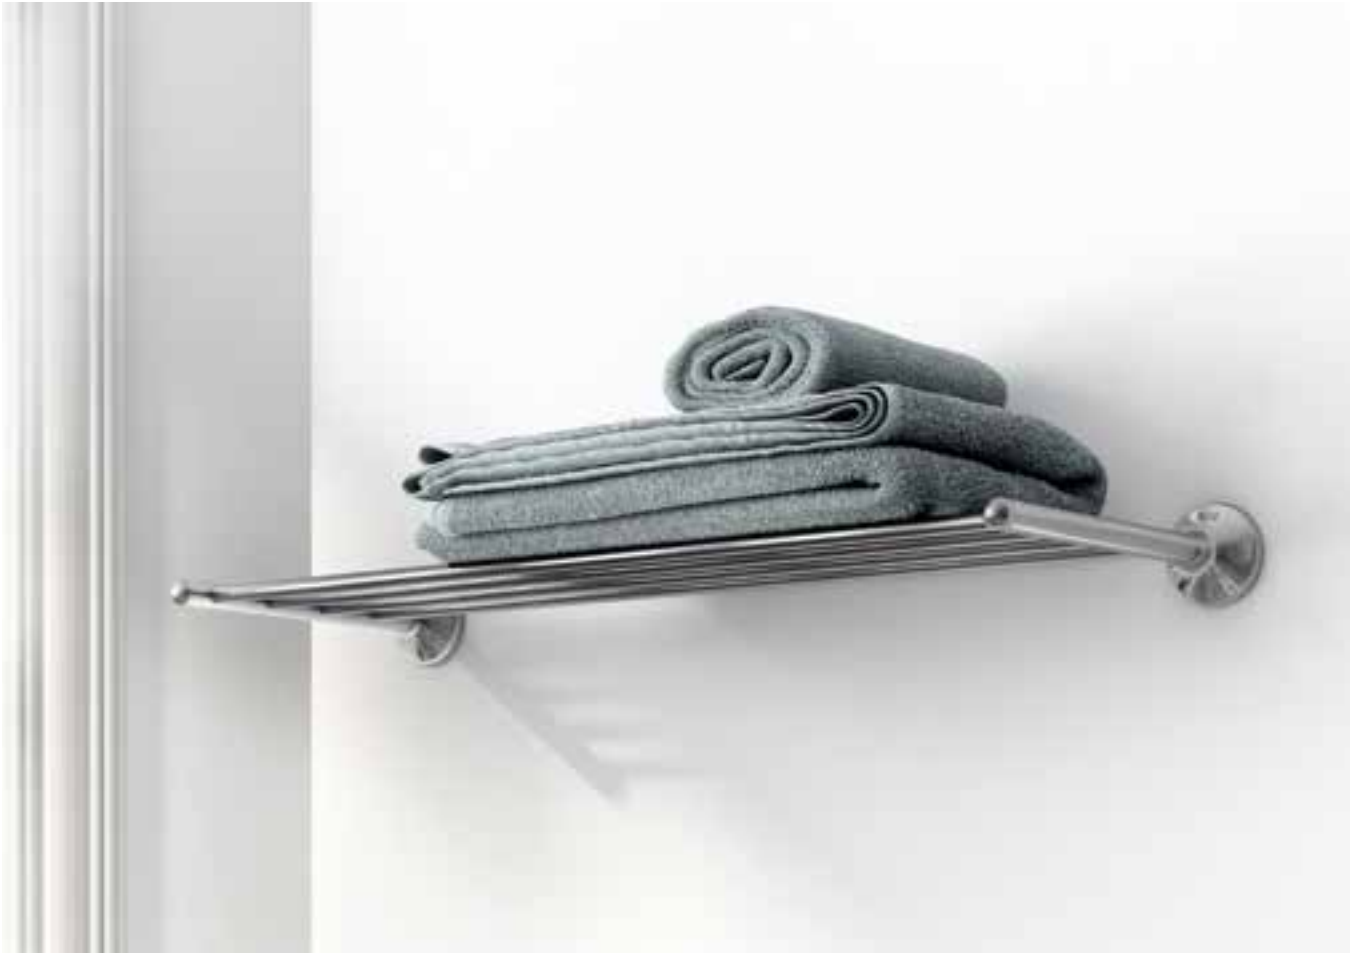

Towel rack Classica.