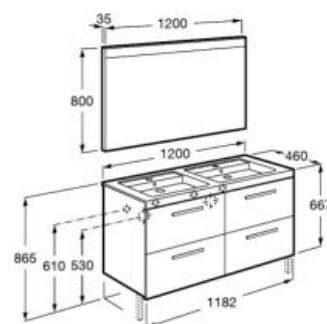

**A855941...** 1200 mm

Optional:

Optional two leg set.

**A816764339**

Finishes:

806 321 322 153

Unik - Base unit with two drawers and asymmetric basin. Faucet not included.

**A855956...** 1100 mm  
Right hand basin