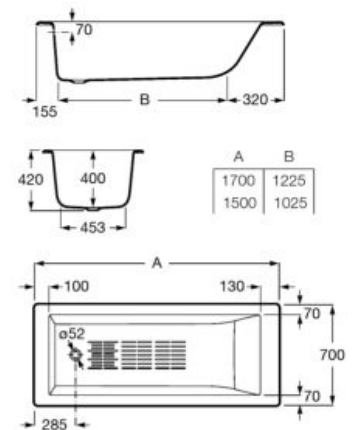

Tampa

Rectangular cast Iron bath with anti-slip base.

A234150000 1700 x 700 mm

A234050000 1500 x 700 mm

Finishes: