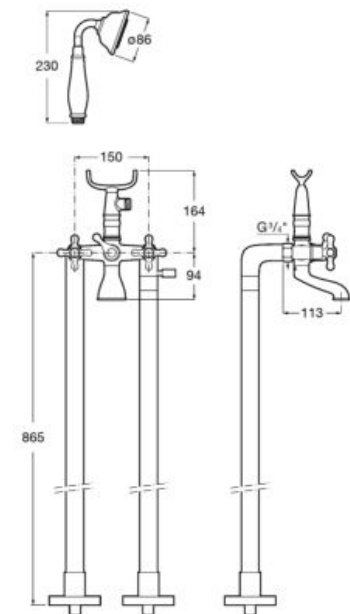

Floorstanding twin-lever bath-shower mixer with manual diverter, hand-shower, 1.50 m flexible shower hose and floor pillar leg.

A5A274BC00

Finishes:

C0