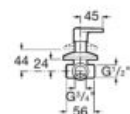

Built-in diverter (2 ways) for bath or shower. 1/2".

A526223510

Finishes:

C0