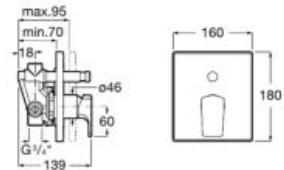

Built-in bath-shower mixer with automatic diverter (2 ways). RocaBox required A525869403.

A5A0B01C00

To be completed with:

Universal RocaBox.

A525869403

Finishes:

C0