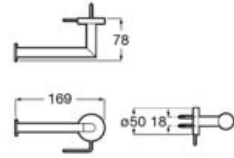

Accessories / Compas

Toilet roll holder without cover.

A817685C00

Finishes:

N