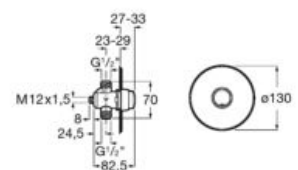

Avant

Built-in shut-off cock for urinal with round wall plate.

A5A9079C00

Finishes:

C0