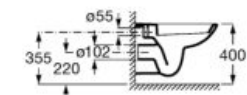

COMPATIBLE WITH MULTICLEAN