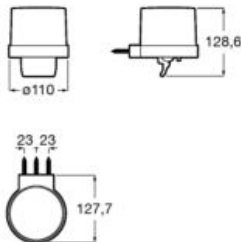

Wall-mounted soap dispenser.
A817590..0

Finishes:
C0 C4