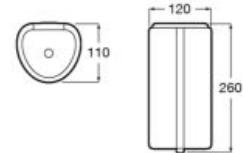

Public

Soap/sanitizer Touchless dispenser with sensor. 850 ml capacity. ABS. Powered by 4 alkaline batteries 1.5V LR6 (AA).

A818012009

White finish