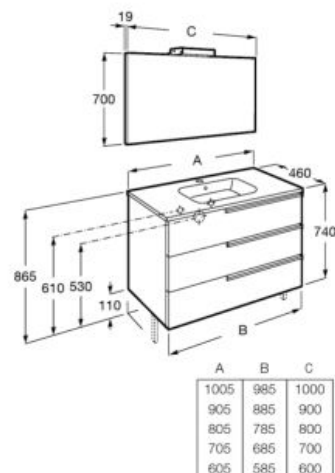

Bathroom Collections / Victoria-N

Unik - Base unit with three drawers and basin.
Legs and faucet not included.

A855836...	1000 mm
A855827...	900 mm
A855837...	800 mm
A855838...	700 mm
A855839...	600 mm

Pack - Base unit with two drawers, basin,
mirror and Starlight spotlight. Legs and faucet
not included.

A855846...	1000 mm
A855829...	900 mm
A855847...	800 mm
A855848...	700 mm
A855849...	600 mm

Optional:

Set of two legs.

A816555001

Finishes:

806 153 155 154

Other Products in the Victoria Collection

Accessories
P. 270