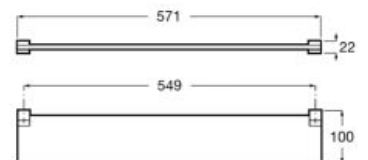

Shelf.
A816835001 570 mm

Finishes:
01