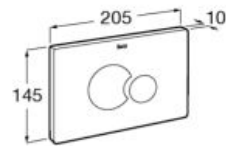

PS5 Dual

Dual flush operating plate for Roca S installations systems. Cable technology. No tools required for installation.

A8902223..

Finishes:

N

Installation Systems / Electronic Operating Plates

PL3-E PRO Dual Electronic

Electronic stainless steel operating plate for Roca One installation systems. With automatic (Autoflush by presence sensor) or manual dual flush. No tools required for installation. Includes additional direct fixing.

A890097500