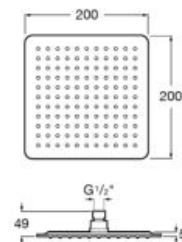

STAINLESS
STEEL