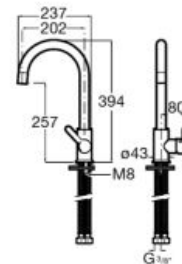

Porto 40

Stainless steel single bowl kitchen sink with 3½" valve and waste.

A870R10400

Pack stainless steel single bowl kitchen sink Porto 40 (ref. A870R10400) + Mencia faucet (ref. A5A7409C00).

A870RD040M