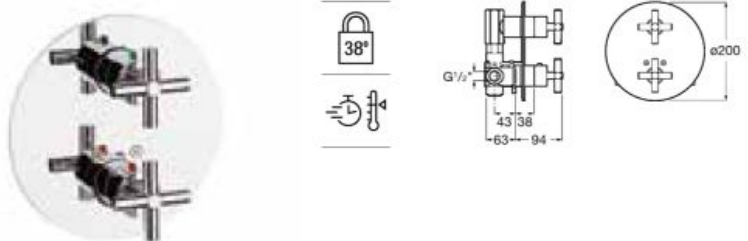

Loft-T

Built-in thermostatic bath-shower mixer with diverter-flow regulator.

A5A0743C00

Finishes:

C0