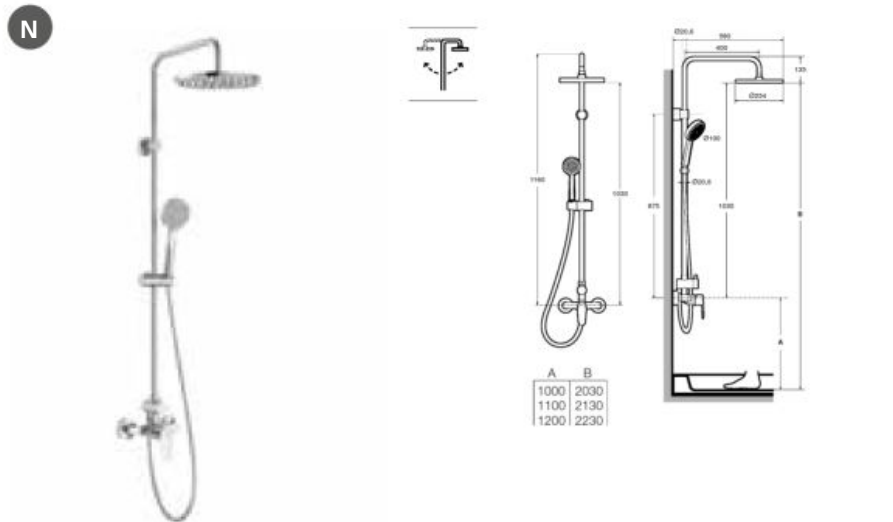

Victoria-M Basic

Single-lever shower column with fixed height, ø 254 mm shower head, ø 100 mm hand-shower (one function) and 1.5 m metal hose.

A5A974FC00

Finishes:

C0