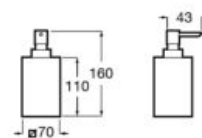

Over countertop soap dispenser.

A8168610..

Finishes:

09 12 13

Over countertop tumbler.

A8168600..

Finishes:

09 12 13