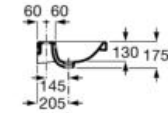

Double ceramic wall-hung basin. Faucet not included.

A3270MU000 1400 mm

Finishes:

00