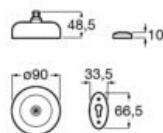

Retractable clothes line.

A815493001 Up to 2 metres

Finishes:

01