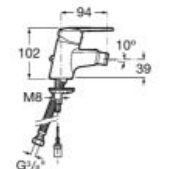

Bidet mixer with chain connector and flexible supply hoses.

A5A6125C00

Finishes:

C0