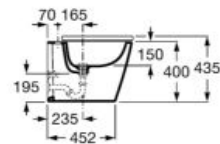

Bathroom Collections / Inspira

Compact back to wall ceramic close-coupled WC Roca Rimless® with dual outlet. Includes elbow and fixing kit.

A342529..0

Dual flush 4.5/3L WC cistern with bottom inlet. Includes fixing kit, inlet mechanism and flush mechanism.

A341520..0

Soft-closing Supralit® seat and cover for compact toilet with quick release.

A80152C..B

Finishes:

COMPACT

ROCA RIMLESS®

4.5/3L

SOFT CLOSE

Ceramic wall-hung bidet. Includes fixing kit. Faucet not included. A compatible Roca installation system is required for the installation of wall-hung bidets.

A357525..0

Soft-closing Supralit® bidet lid.

A806522..B

Finishes:

SOFT CLOSE

Back to wall ceramic bidet. Includes fixing kit. Faucet not included.

A357527..0

Soft-closing Supralit® bidet lid.

A806522..B

Finishes:

SOFT CLOSE