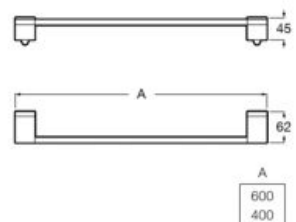

Robe hook (can be installed with screws or adhesive).

A8168400..

Finishes:

01 24

Wall-mounted soap dispenser (can be installed with screws or adhesive).

A8168420..

Finishes:

01 24

Over countertop soap dispenser.

A8168410..

Finishes:

01 24

Wall-mounted tumbler (can be installed with screws or adhesive).

A8168430..

Finishes:

01 24

Over countertop glass.

A8168440..

Finishes:

01 24

Towel rail (can be installed with screws or adhesive).

A8168450.. 600 mm

A8168460.. 400 mm

Finishes:

01 24