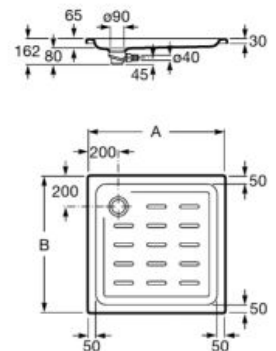

A	B
900	900
800	800
750	750