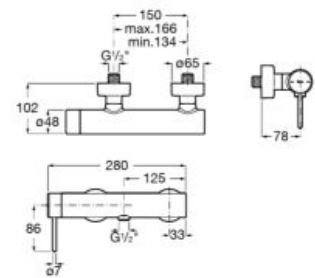

Wall-mounted bath-shower mixer and Pin handle.

A5A213F..0

Finishes:

N