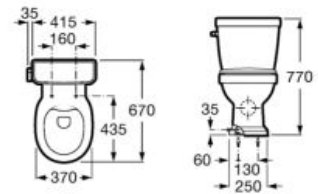

Ceramic close-coupled Roca Rimless® WC with dual outlet. Includes elbow and fixing kit.

A3420A7.0

Dual flush 4.5/3L WC cistern with bottom inlet. Includes fixing kit, inlet mechanism and flush mechanism.

A3410A1.0

Soft-closing Supralit® seat and cover for toilet.

A801B52..B White or black

A801B5238B Dark grey finish

Finishes: