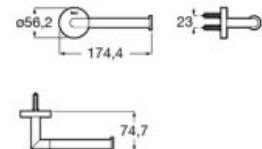

Toilet roll holder without cover.

A817582..0

Finishes:

N