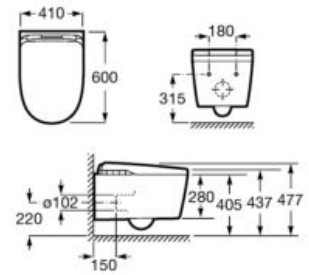

Smart Toilets / In-Wash®

In-Wash® Insignia wall-hung

Wall-hung smart toilet with integrated dual flush 4.5/3 litre tank. Includes Roca Rimless® Vortex, seat and cover with premium washing and drying function. Supraglaze® glazing. Needs power supply. Concealed supporting frame (A822091001) recommended for installation.

A803104001

Finishes:

00

N