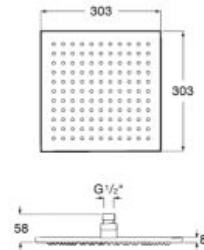

Raindream

Stainless steel shower head for ceiling or wall installation. Rain function. Support kit / arm not included.

A5B2A50C00 ø 200 mm

Finishes:

STAINLESS
STEEL

Raindream

Brass shower head for ceiling or wall installation. Rain function. Everlux finishes. Support kit / arm not included.

A5B4050..0 300 x 300 mm

Finishes:

METAL

Raindream

Brass shower head for ceiling or wall installation. Rain function. Everlux finishes. Support kit / arm not included.

A5B3950..0 ø 300 mm

Finishes:

METAL

Rainsense

ABS shower head for ceiling or wall installation. Support kit / arm not included.

A5B3050C00 360 x 240 mm

Finishes:

ABS

Rainsense

ABS shower head for ceiling or wall installation. Support kit / arm not included.

A5B2250..0 ø 250 mm

Finishes:

ABS