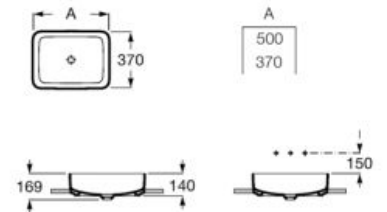

Square Fineceramic® over countertop basin.
Includes drain with open porcelain fixed plug.
Faucet not included.

A327530..0 500 mm

A327532..0 370 mm

Finishes: