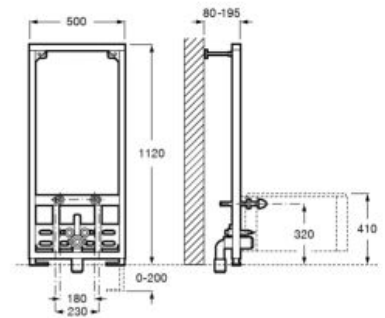

Duplo Accessible

Built-in structure for fixing a grab bar. Designed to adapt to one side of the Duplo systems. Metallic profile capable of withstanding 100 kg. Adjustable feet from 0-200 mm.

A890090600