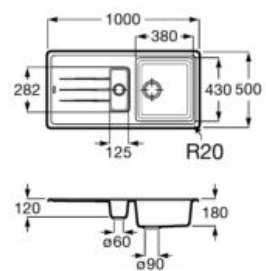

Bergen 100 2C

Quarzex® reversible double bowl kitchen sink, drainer, two prepunched tap holes, 3½" and 2½" valves and trap.

A880200..0

Finishes:

02 94