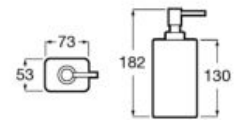

Countertop soap dispenser.

A817673..0

Finishes:

C6 C7 C8

N