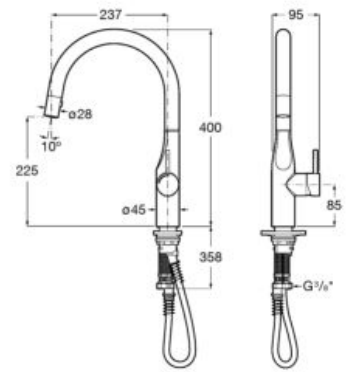

Glera

Kitchen mixer with retractable swivel spout, 2-function rinse spray and flexible supply hoses. Cold Start.

A5A814DC00

Finishes:

C0