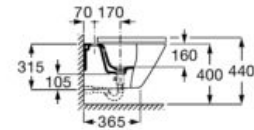

Bathroom Collections / The Gap Square

Ceramic wall-hung bidet with hidden fixations. Faucet not included. A compatible Roca installation system is required for the installation of wall-hung bidets.

A357476000

Soft-closing Supralit® bidet lid.

A80673200B

Supralit® bidet lid.

A80673000B

Finishes:

☐ 00