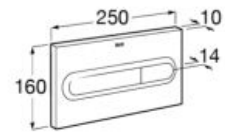

PL1 Dual

Dual flush operating plate for Roca One installation systems. No tools required for installation.

A8901950..

Finishes:

00 01 02 05