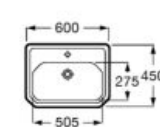

Ceramic in countertop basin with one tap hole.
Faucet not included.

A3270A5..0 600 mm

Ceramic in countertop basin with three tap holes. Faucet not included.

A3270A5..3 600 mm

Finishes: