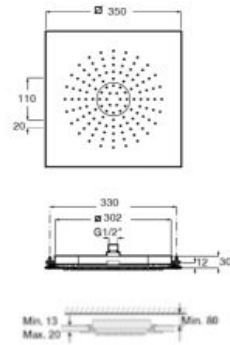

STAINLESS
STEEL