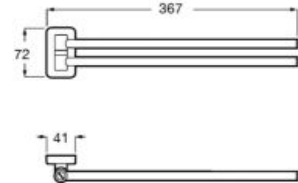

Wall-mounted tumbler (can be installed with screws or adhesive).

A817738..0

Finishes:

N

Double swivel towel rail.

A817727..0

Finishes:

N