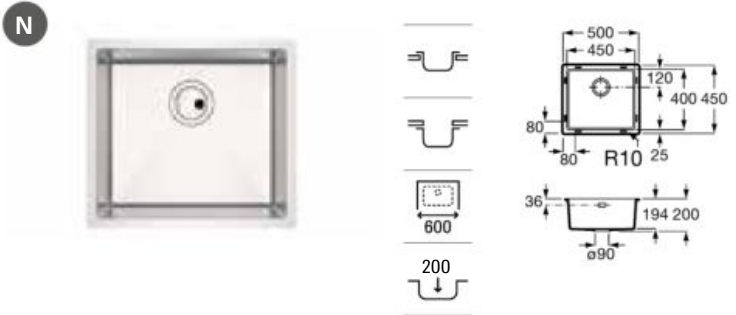

Praga 45

Stainless steel single bowl kitchen sink with 3½" valve and waste.

A871451D01