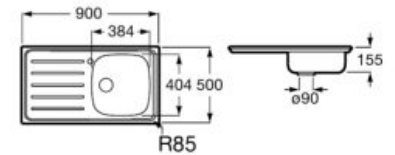

E-90 EI

Stainless steel single bowl kitchen sink and left drainer, with one prepunched tap hole and 3½" valve.

A870H40901