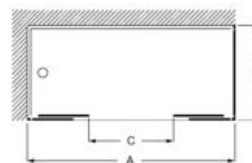

Ura L4-E + LF-C

Front shower enclosure with 2 sliding doors + 2 fixed panels + 1 side panel. Compensating profile 25 mm. Height 1950 mm.

	Width (A)	Installation dimensions Min-Max (A)	Opening (C)
L4-E (A)			
AM16316012M	1600	1580 - 1630	610
AM16317012M	1700	1680 - 1730	660
AM16318012M	1800	1780 - 1830	710
AM16319012M	1900	1880 - 1930	710
AM16320012M	2000	1980 - 2030	710
LF-C (B)			
AM16407012M	700	680 - 705	
AM16407512M	750	730 - 755	
AM16408012M	800	780 - 805	
AM16409012M	900	880 - 905	

Finishes:

Clear Glass Polished Silver