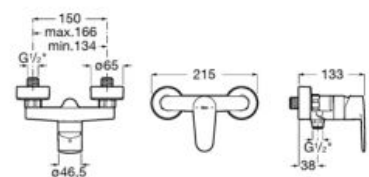

Wall-mounted shower mixer.

A5A214FC00

Finishes:

C0

N