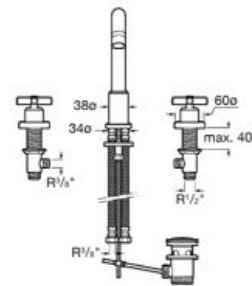

Twin-lever basin mixer with central swivel spout, pop-up waste and flexible supply hoses. L-Size

A5A4443C00

Finishes:

C0