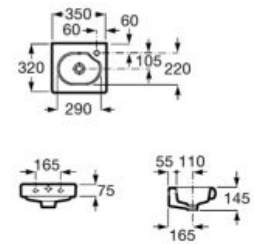

Compact asymmetric ceramic wall-hung basin. Faucet not included.

A327249000 350 mm

Optional:

Ceramic semi-pedestal for basin.

A337242000

Towel rail.

A816291001

Finishes:

00