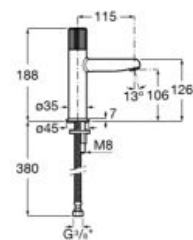

Faucets / Nu

Basin mixer with pop-up waste, flexible supply hoses and Pin handle. S-Size.

A5A303FC00

Finishes:

C0

N

Δ5L

Basin mixer with smooth body, flexible supply hoses and Pin handle. S-Size.

A5A323F.0

Click-clack universal waste.

A505401000 Ø 65 mm
Chrome

A5054015.. Ø 65 mm
Colours

Finishes:

C0 CN P0 P1 P2 P3

N

Δ5L

Basin mixer with smooth body, flexible supply hoses and Dome handle. S-Size.

A5A3Y3F.0

Click-clack universal waste.

A505401000
Chrome

A5054015..
Colours

Finishes:

C0 CN P0 P1 P2 P3

N

Δ5L

Basin mixer with smooth body, flexible supply hoses and Stripes handle. S-Size.

A5A3B3F.0

Click-clack universal waste.

A505401000
Chrome

A5054015..
Colours

Finishes:

C0 CN P0 P1 P2 P3

N

Δ5L