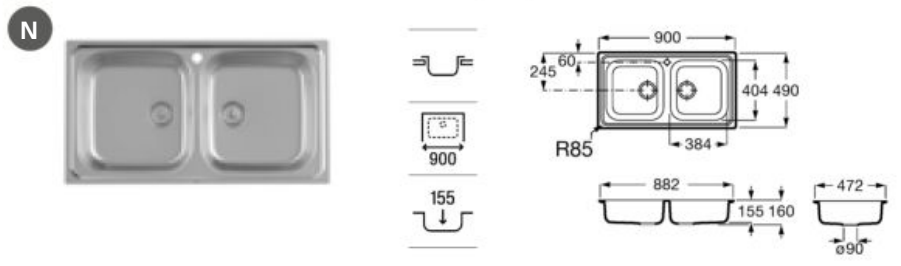

Victoria 90 2C

Stainless steel double bowl kitchen sink with 3½" valve.

A872901A01