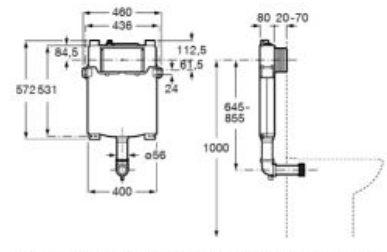

COMPACT

Ø6/3L

Ø4.5/3L

Ø4/2L