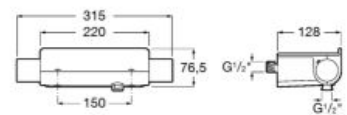

T-2000

Wall-mounted thermostatic shower mixer with shelf.

A5A2A88C00

Finishes:

C0