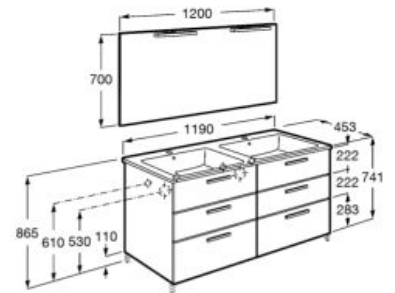

Unik - Base unit with six drawers and double basin. Legs and faucet not included.

A851601... 1200 mm

Pack - Base unit with six drawers, double basin, mirror and Starlight spotlight. Legs and faucet not included.

A851609... 1200 mm

Optional:

Set of four 110 mm aluminium legs.

A816827339

Finishes: