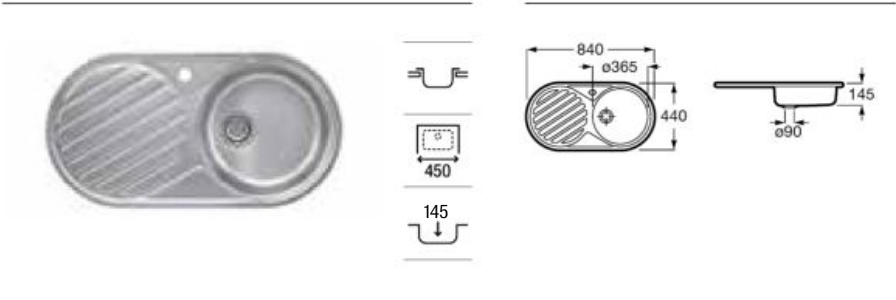

Duo 80 EI

Stainless steel single bowl kitchen sink and left drainer with one prepunched tap hole and 3/2" valve.

A870940845