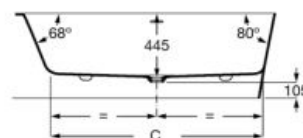

A	B	C	D
1800	800	1470	565
1700	750	1370	515