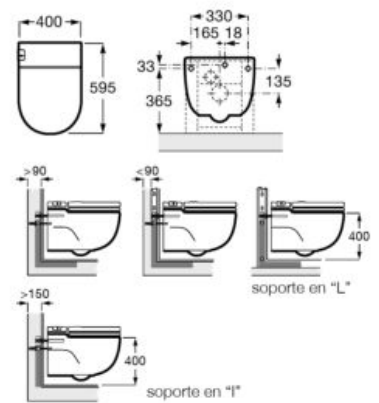

Meridian In-Tank®

Wall-hung toilet with integrated tank. Includes "L" type support, seat and cover. Power supply required.

A893301000

Wall-hung toilet with integrated tank. Includes "I" type support, seat and cover. Power supply required.

A893302000

Finishes:

00