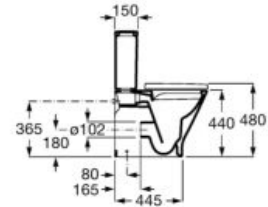

The Gap Round

Comfort height back to wall ceramic close-coupled Roca Rimless® WC with dual outlet.

A3420NJ000

Dual flush 4.5/3L WC cistern with side inlet. Includes fixing kit, inlet mechanism and flush mechanism.

A3410N1000

Dual flush 4.5/3L WC cistern with bottom inlet. Includes fixing kit, inlet mechanism and flush mechanism.

A3410N0000

Soft-closing Supralit® seat and cover for compact toilet.

A801D22001

Seat and cover for compact toilet.

A801D20001

Finishes:

00