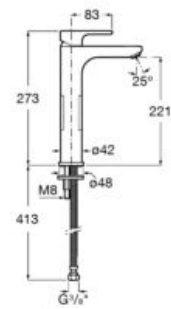

Faucets / L20

Basin mixer with smooth body and flexible supply hoses. Cold Start. Click clack waste not included. XL-Size.

A5A3H09NB0

Finishes:

NB

N

Ø5L

Built-in basin mixer. Universal built-in body A5252206.. required. Click clack waste not included.

A5A3L09..0 **N**

To be completed with:

Universal built-in body for the installation of built-in basin mixers.

A5252206.. **N**

Finishes:

C0 NB

N

Ø5L

Bidet mixer with pop-up waste and flexible supply hoses.

A5A6A09C00

Finishes:

C0

N

Ø5L

Bidet mixer with smooth body and flexible supply hoses. Waste kit not included.

A5A6C09NB0

Finishes:

NB

N

Ø5L