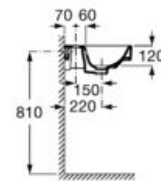

Ceramic wall-hung basin. Faucet not included.

- **A325993000** 650 mm
- **A325994000** 600 mm
- **A325996000** 500 mm

Optional:

Ceramic full pedestal for basin.

A335990000

Ceramic semi-pedestal for basin.

A337991000

Finishes:

00

A	B	C	D	E	F	G	H
650	560	480	355	280	170	230	150
600	515	480	355	280	170	230	150
500	430	420	280	280	170	230	150

Ceramic wall-hung basin with one tap hole. Faucet not included.

A325995000 550 mm

Ceramic wall-hung basin with two tap holes. Faucet not included.

A325995001 550 mm

Optional:

Ceramic full pedestal for basin.

A335990000

Ceramic semi-pedestal for basin.

A337991000

Finishes:

00

Compact ceramic wall-hung basin with one tap hole. Faucet not included.

A325997000 450 mm

Compact ceramic wall-hung basin with two tap holes. Faucet not included.

A325997001 450 mm

Optional:

Ceramic full pedestal for basin.

A335990000

Ceramic semi-pedestal for basin.

A337991000

Finishes:

00