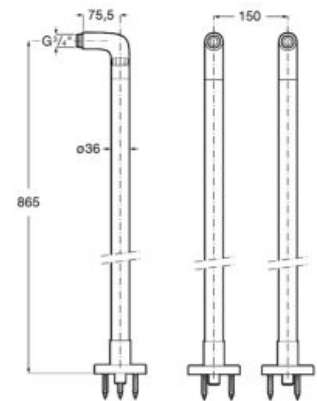

Floorstanding columns.

A525897500

Finishes:

C0

Shower Solutions / Hand-showers

Plenum Square 140/3

Hand-shower with 3 functions.

A5B1110C00

Chrome finish

A5B1110CB0

White / chrome finish

Finishes:

C0 CB