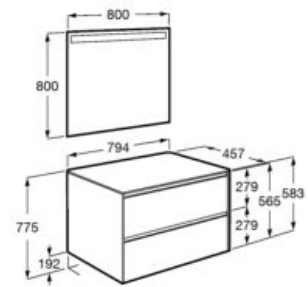

Base unit for countertop right or left hand basin with two drawers. Basin and faucet not included.

A851727... 800 mm
Right hand basin

A851729... 800 mm
Left hand basin

Pack - Base unit for countertop right or left hand basin with two drawers and Eidos LED mirror. Basin and faucet not included.

A851715... 800 mm
Right hand basin

A851717... 800 mm
Left hand basin

Finishes:

N