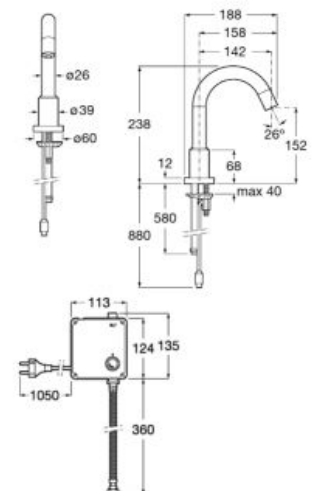

Ø5.7L

PRE-MIXED WATER