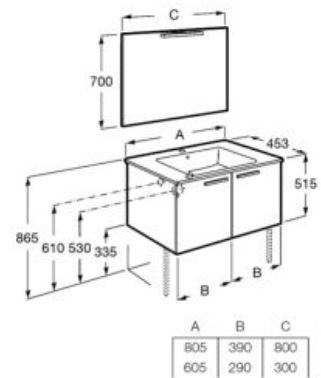

Unik - Base unit with two doors and basin.

A851654... 800 mm

A851650... 600 mm

Pack - Base unit with two doors, basin, mirror and Starlight spotlight. Legs and faucet not included.

A851662... 800 mm

A851658... 600 mm

Optional:

Set of two 335 mm aluminium legs.

A816826339

Finishes: