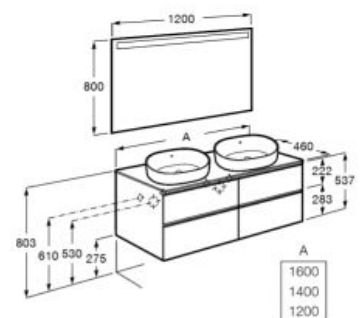

SOFT CLOSE

LED