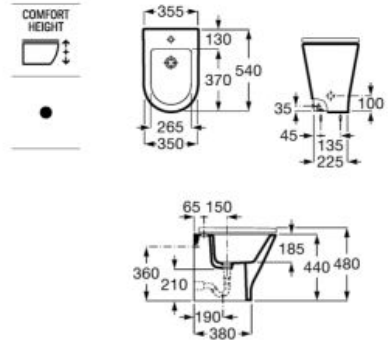

Comfort height back to wall ceramic bidet. Faucet not included.

A3570N9000

Soft-closing Supralit® bidet lid.

A806D12001

Supralit® bidet lid.

A806D10001

Finishes:

00