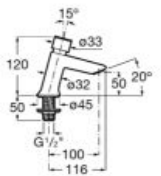

Instant self-closing faucets