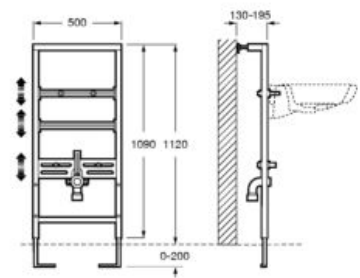

Installation Systems / Duplo

Duplo Basin

Built-in structure for basin. Metallic profile capable of withstanding 150 kg. Installation minimum depth of 140 mm. Adjustable feet from 0-200 mm with braking system. Adjustable hydraulic connection.

A890093000