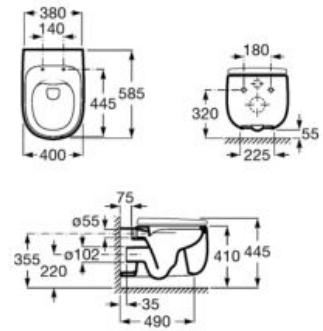

Ceramic wall-hung Roca Rimless® WC and hidden fixations. Includes fixing kit. A compatible Roca installation system is required for the installation of wall-hung WCs.

A3460B7.0

Soft-closing Supralit® seat and cover for toilet with quick release.

A801B82..B

Finishes: