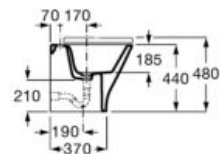

The Gap Square

Comfort height ceramic bidet. Faucet not included.

A35747C000

Soft-closing Supralit® bidet lid.

A80673200B

Supralit® bidet lid.

A80673000B

Finishes:

☐ 00