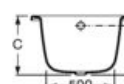

A	B	C	D	E	F
1200	1045	415	345	290	825
1000	875	372	300	275	800