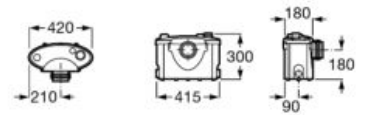

D-Trit

Waste macerator equipped with stainless steel drum filter and rotating blades, with a high performance and low noise level. Compatible with 22, 28, 32 and 40 mm evacuation pipes. Suitable for disposing of waste water with organic waste and toilet paper. Do not use with any other waste not indicated.

A869000000

SILENT

Universal

High WC cistern without cover.

A343900001

Finishes:

00

Universal

High/semi-high plastic cistern with dual flush 6/3L for WC with high cistern. Includes chain for high installation and dual flush push button for installation at medium height. Pipe ref. A890200001 is required for high installation.

A890200000

Pipe for high installation.

A890200001

Finishes:

00

Δ6/3L