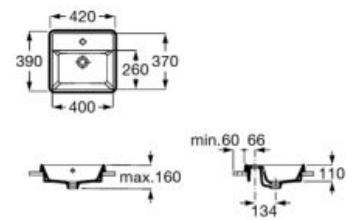

Ceramic in countertop basin. Faucet not included.

A3270Y9000 420 mm

Finishes:

00