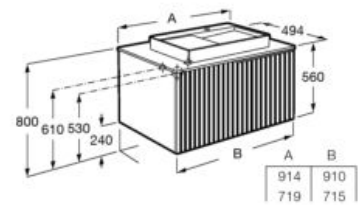

Unik - Base unit with one drawer, veined marble countertop and View over countertop basin. Faucet not included.

A851949553 900 mm
Black

A851948553 700 mm
Black

A851949554 900 mm
White

A851948554 700 mm
White

N