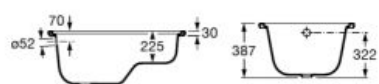

### Contesa-Banaseo

Rectangular steel bath.

A213100001 1000 x 700 mm

Finishes:

00

STEEL

2.1 mm

Contesa bath, Victoria WC and bidet.