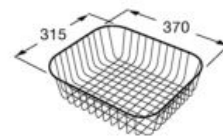

Square crockery basket

Stainless steel crockery basket 370 x 315 mm.

A865090000