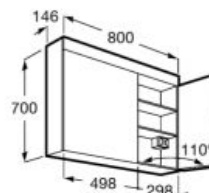

### Eidos

Mirror cabinet with LED light and power socket. Doors with mirrors on both sides.

A857379472 800 mm

LED

SOFT CLOSE