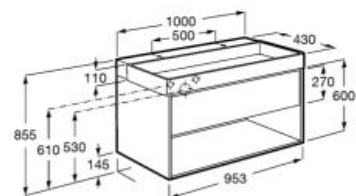

Tura

Unik - Base unit with one drawer, bottom shelf and basin with two tap holes. Faucets not included.

A852038... 1000 mm

Optional:

Felt box with cork lid.

A818024N10 Large

A818025N10 Small

Finishes:

558 559 560