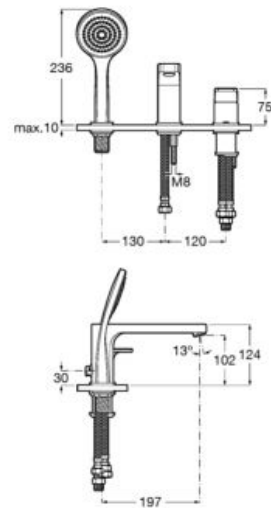

Deck-mounted bath-shower mixer with 197 mm spout, diverter, hand-shower and 1.60 m flexible shower hose.

A5A9801C00

Finishes: