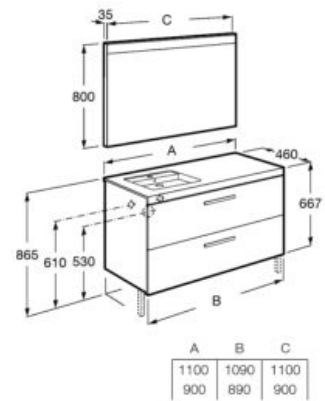

Unik - Base unit with two drawers and asymmetric basin. Faucet not included.

A855956... 1100 mm
Right hand basin

A855955... 1100 mm
Left hand basin

A855954... 900 mm
Right hand basin

A855953... 900 mm
Left hand basin

Pack - Base unit with two drawers, asymmetric basin and LED mirror. Faucet not included.

A855940... 1100 mm
Right hand basin

A855939... 1100 mm
Left hand basin

A855938... 900 mm
Right hand basin

A855937... 900 mm
Left hand basin

Optional:

Optional two leg set.

A816764339

Finishes: