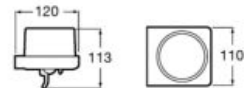

Wall-mounted soap dispenser.

A817037001
Chrome

A817037..0
Everlux finishes

Finishes: