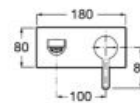

Built-in basin mixer. Universal built-in body required A525220603. Pop-up waste not included.

A5A3596..0

To be completed with:

Built-in universal body for the installation of built-in basin mixers.

A5252206..

Finishes:

C0 CN RG NM