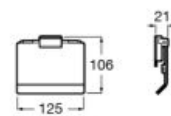

Toilet roll holder with cover (can be installed with screws or adhesive).

A8168490..

Finishes:

01 24