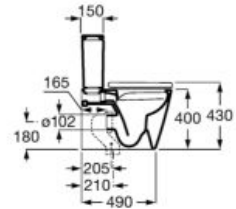

**A341520..0**

Soft-closing Supralit® seat and cover for compact toilet with quick release.

**A80152C..B**

Finishes:

COMPACT

ROCA RIMLESS®

4.5/3L

SOFT CLOSE