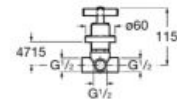

Built-in diverter for bath or shower (2 ways).
1/2".

A5A9043C00

Built-in diverter for bath or shower (3 ways).
1/2".

A5A9143C00

Finishes:

C0