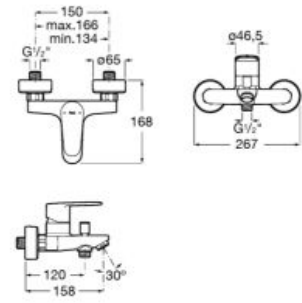

**A5A014FC00**

Finishes:

C0

N

Wall-mounted shower mixer with Natura hand-shower, 1.50 m flexible shower hose and hand-shower wall bracket.

**A5A204FC00**

Finishes:

C0