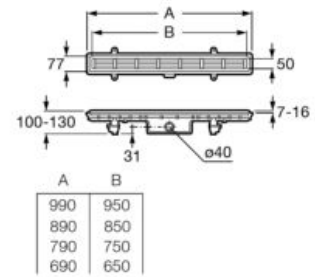

In-Drain Channel

Installation drainage kit with pre-mounted geotextile fabric.

A276091000	950 x 50 mm
A276153000	850 x 50 mm
A276090000	750 x 50 mm
A276089000	650 x 50 mm

In-Drain X3

Installation drainage kit with support for ceramic plate (plate not included) and premounted geotextile fabric. Includes plate for ceramics without metal profiles.

A276131000	950 x 50 mm
A276130000	850 x 50 mm
A276129000	750 x 50 mm
A276128000	650 x 50 mm