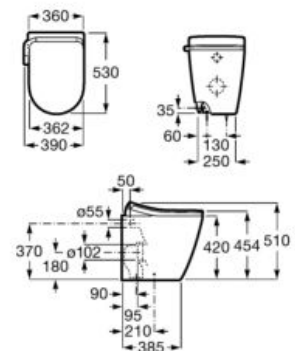

### In-Wash® Ona close-coupled

Close-coupled smart toilet with dual flush 4.5/3 litre and dual outlet. Includes Roca Rimless®, seat and cover with washing and drying function. Supraglaze® glazing. Needs power supply.