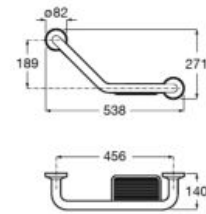

Access Comfort

135° angled grab rail with soap dish in polished stainless steel.

A816936001