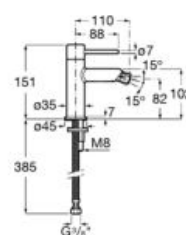

Δ5L

Bidet mixer with smooth body, flexible supply hoses and Pin handle.

**A5A623F..0**

Finishes:

N