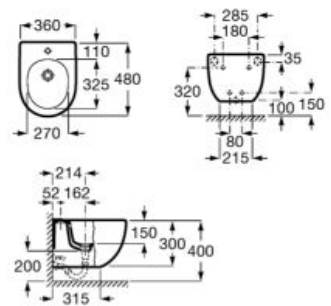

Compact ceramic wall-hung bidet without lid. A compatible Roca installation system is required for the installation of wall-hung bidets. Faucet not included.

A357246000

Finishes:

00