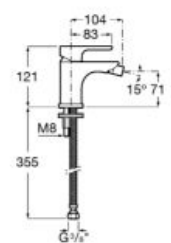

Faucets / L20

Basin mixer with smooth body and flexible supply hoses. Cold Start. Click clack waste not included. XL-Size.

A5A3H09NB0

Finishes:

NB

N

Ø5L

Built-in basin mixer. Universal built-in body A5252206.. required. Click clack waste not included.

A5A3L09..0 **N**

To be completed with:

Universal built-in body for the installation of built-in basin mixers.

A5252206.. **N**

Finishes:

C0 NB

N

Ø5L

Bidet mixer with pop-up waste and flexible supply hoses.

A5A6A09C00

Finishes:

C0

N

Ø5L

Bidet mixer with smooth body and flexible supply hoses. Waste kit not included.

A5A6C09NB0

Finishes:

NB

N

Ø5L