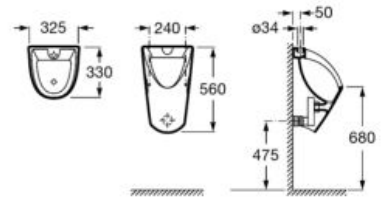

Chic

Ceramic urinal with back inlet. Includes fixing system, power plug, drain siphon and waste plug.

A35945J000

Ceramic urinal with top inlet. Includes fixing system, power plug, drain siphon and waste plug.

A35945L000

Finishes:

00