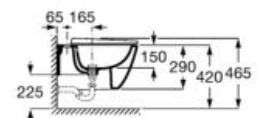

Ceramic wall-hung bidet. Includes fixing kit. Faucet not included. A compatible Roca installation system is required for the installation of wall-hung bidets.

A357685..0

Soft-closing Supralit® bidet lid. The cover is not available in Supraglaze® finish.

A806E12..1*

Supralit® bidet lid. The cover is not available in Supraglaze® finish.

A806E10..1*

Finishes:

00 62 S0