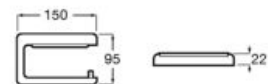

Toilet roll holder without cover.

A817034001
Chrome

A817034..0
Everlux finishes

Finishes: