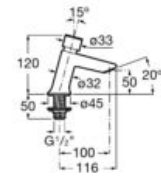

**A5A4577C00**

Finishes:

C0

Ø6L

ONE WATER