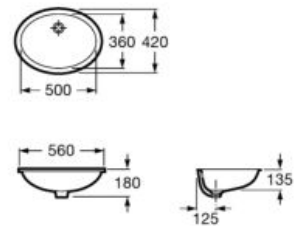

Berna

Ceramic under countertop basin.

A327871001 560 mm

Finishes:

00