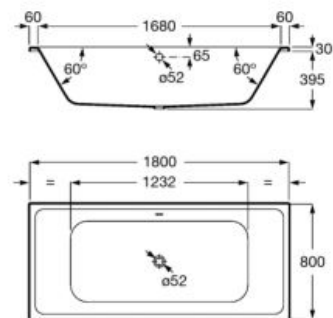

Evia Plus

Steel drop-in bath. Double-ended bath.

A224060000 1800 x 800 mm

Optional:

Headrest.

A248675000

Finishes:

00

N

STEEL