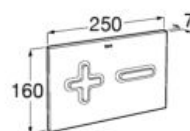

PL6 Dual

Dual flush operating plate for Roca One installation systems. No tools required for installation.

A8901850..

Finishes:

00 01 02 05