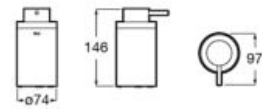

Accessories / Hotels Round

Over countertop soap dispenser.

A817589..0

Finishes:

N