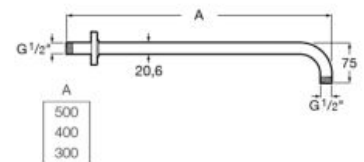

Finishes:

**Wall arm**

Wall arm for shower head. Compatible with Stella.

- A5B0750C00 215 mm

Finishes:

**Wall arm**

Square straight wall arm for shower head.

- A5B0950C00 400 mm