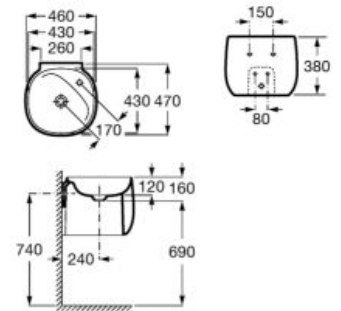

Fineceramic® wall-hung totem basin. Universal drain and ceramic plug Ø 72 mm included. Faucet not included.

A3270B1..0 460 mm

Finishes: