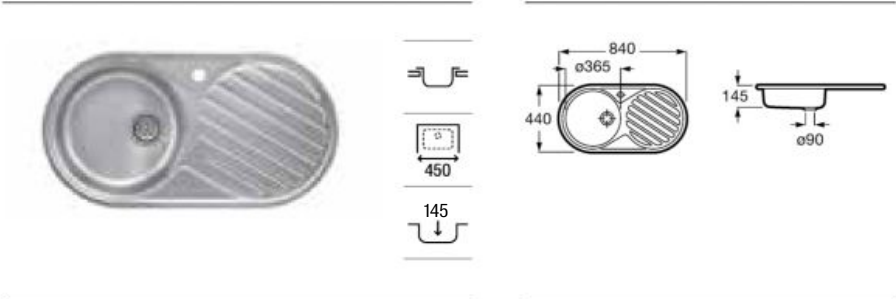

Duo 80 ED

Stainless steel single bowl kitchen sink and right drainer.

A870930845