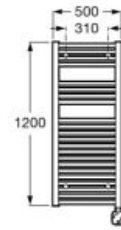

Heated towel rail. 500W.

A815499000
White

A815499001
Chrome

Finishes: