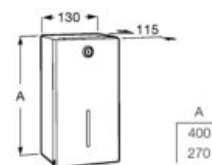

STAINLESS
STEEL