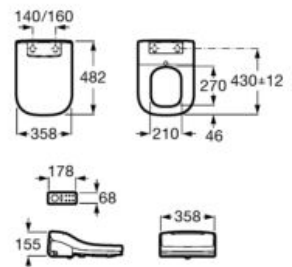

Premium Soft

Seat with washing and drying functions.
Needs conventional water and power supply.

A804008001

Finishes:

00