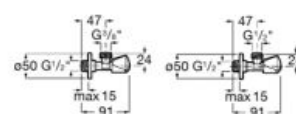

Regulating valve

Regulating valve (metallic chrome valve).

A525166000 1/2" - 3/8"

A525166100 1/2" - 1/2"

Finishes:

00