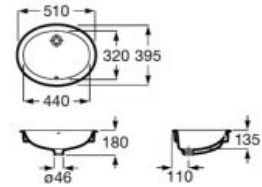

Neo Selene

Ceramic in countertop or under countertop ceramic basin.

A322307000 510 mm

Finishes:

00