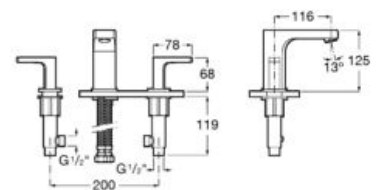

Twin-lever basin mixer with deck-mounted lateral handles - 3 holes-, pop-up waste and flexible supply hoses. S-Size.

A5A4420C00

Finishes:

C0