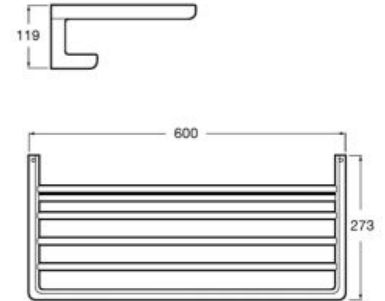

Container.

A817028001
Chrome

A817028..0
Everlux finishes

Finishes:

Toilet roll holder with cover.

A817033001
Chrome

A817033..0
Everlux finishes

Finishes:

Toilet roll holder without cover.

A817034001
Chrome

A817034..0
Everlux finishes

Finishes: