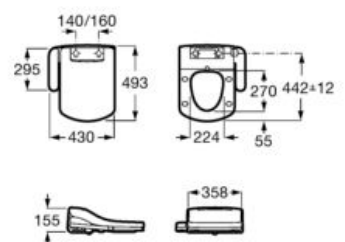

Advance Square

Seat with washing and drying functions.
Needs conventional water and power supply.

A804002001

Finishes:

00