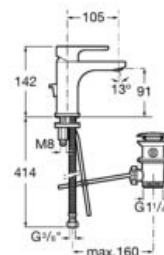

Basin mixer with pop-up waste and flexible supply hoses. Cold Start. S-Size.

A5A3I09C00

Basin mixer with plastic pop-up waste and flexible supply hoses. Cold Start. S-Size.

A5A3N09C00

Finishes:

C0

Ø5L

Basin mixer with smooth body and flexible supply hoses. Cold Start. Click clack waste not included. S-Size

A5A3K09..0

Finishes:

C0 NB

N

Ø5L

Basin mixer with smooth body and flexible supply hoses. Cold Start. Click clack waste not included. M-Size.

A5A3B09C00

Finishes:

C0

Ø5L

Basin mixer with pop-up waste and flexible supply hoses. Cold Start. XL-Size.

A5A3C09C00

Basin mixer with plastic pop-up waste and flexible supply hoses. Cold Start. XL-Size.

A5A3P09C00

Finishes:

C0

Ø5L