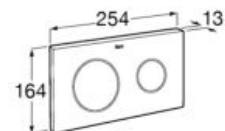

PL10 Dual

Dual flush operating plate for Roca One installation systems. Glass finish. No tools required for installation.

A8901893..

Finishes: