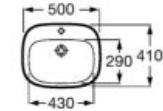

Ceramic in countertop basin. Faucet not included.

A32799M000 500 mm

Finishes:

00