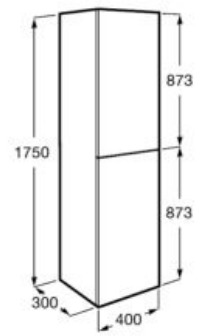

Delta

Column unit with two doors.

A857635... 1750 mm

Finishes:

N