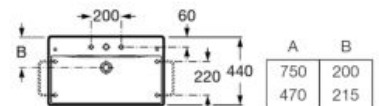

Other Basins / Wall-hung Basins

Dash

Stonex® wall-hung basin with 100 mm countertop and tap hole.

A2W8024000 650 mm

Finishes:

00

N

STONEX®

Dash

Stonex® wall-hung basin with 50 mm countertop, without tap hole.

A2W8025000 650 mm

Finishes:

00

N

STONEX®

Diverta

Ceramic wall-hung or over countertop basin.

A327110000 750 mm

A327111000 470 mm

Optional:

Towel rail. 750 mm and 470 mm basins admit towel rail in both sides

A840597001

Finishes:

00

○ ● ○

Ibis

Compact ceramic wall-hung basin.

A320841001 440 mm

Finishes:

00

COMPACT

○ ○