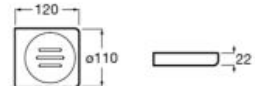

Robe hook.

A817020001
Chrome

A817020..0
Everlux finishes

Finishes:

Wall-mounted soap dish.

A817023001
Chrome

A817023..0
Everlux finishes

Finishes: