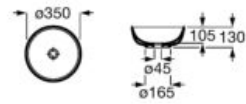

Optica

Ceramic over countertop basin without tap hole.

A327C12..0 350 mm

Check availability when placing the order

Finishes:

00 62 08

N