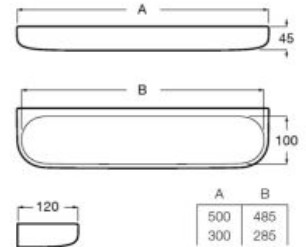

Shelf.

A3870Z0000 500 mm

A3870Z1000 300 mm

Finishes:

00