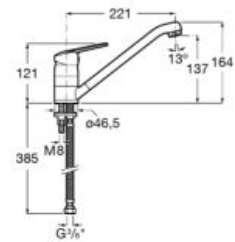

Victoria Plus

Kitchen mixer. With lateral handle, swivel spout and flexible supply hoses.

A5A844FC00

Finishes:

N

Ø8L

Victoria

Kitchen mixer with swivel spout, and flexible supply hoses.

A5A8E25C00

While stocks last

Finishes:

Ø11L

Victoria

Kitchen mixer with swivel spout, and flexible supply hoses.

A5A8925C00

While stocks last

Finishes:

Ø10L

Victoria

Kitchen mixer with retractable swivel spout, rinse spray function and flexible supply hoses.

A5A8125C00

While stocks last

Finishes:

Ø8L