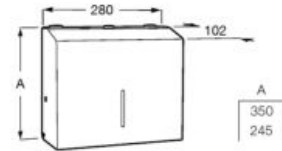

STAINLESS
STEEL