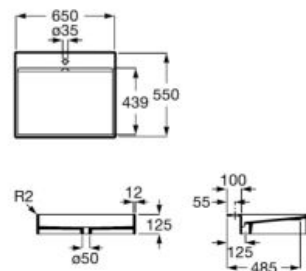

Dash

Stonex® wall-hung basin with 100 mm countertop and tap hole. Faucet not included.

A2W8024000 650 mm

Finishes:

00