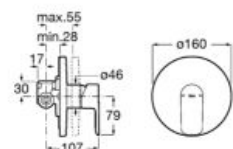

Built-in bath or shower mixer (1 way). Includes the built-in subset and the trim plate. Complete set.

A5A226E..0

Finishes: