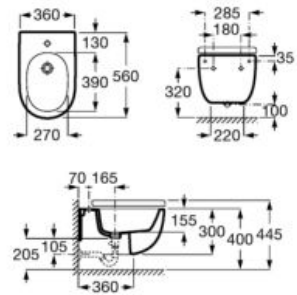

Bathroom Collections / Meridian

Ceramic wall-hung bidet with hidden fixations. A compatible Roca installation system is required for the installation of wall-hung WCs. Faucet not included.

A357248000

Soft-closing Supralit® bidet lid.

A8062A200B

Supralit® bidet lid with stainless steel hinges.

A8062A000B

Finishes:

00