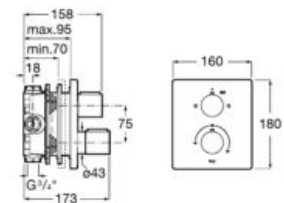

T-2000

Built-in thermostatic bath-shower mixer with diverter-flow regulator. RocaBox required A525869403.

A5A0C88C00

To be completed with:

Universal RocaBox.

A525869403

Finishes:

C0