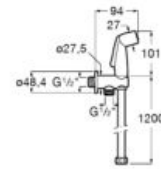

Shower Solutions / Bidet Shower Kits

Be Fresh Go

Shower kit progressive mixer (1 way) with hand-shower, integrated bracket - water inlet with auto-stop and metal flexible hose.

A5B9230C00

Finishes:

C0