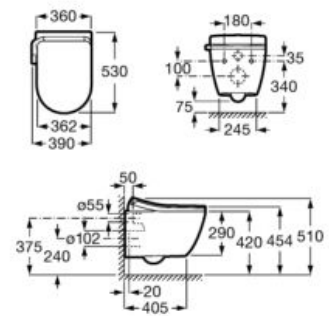

Smart Toilets / In-Wash®

In-Wash® Ona wall-hung

Wall-hung smart toilet. Includes Roca Rimless®, seat and cover with washing and drying function. Supraglaze® glazing. Needs power supply. Duplo WC One Smart installation system (A890078020) recommended.

A803150S01

Wall-hung smart toilet with heated seat and adjustable temperature. Includes Roca Rimless®, seat and cover with washing and drying function. Supraglaze® glazing. Needs power supply. Duplo WC One Smart installation system (A890078020) recommended.

A80315FS01

Finishes:

☐ S0

N