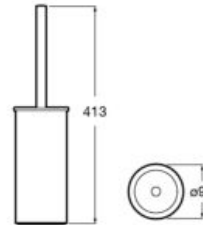

Floorstanding toilet brush holder.

A817038001
Chrome

A817038..0
Everlux finishes

Finishes: