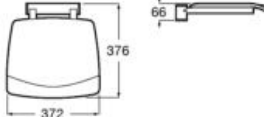

Access Comfort

Folding shower seat.

A816970009

White finish

N