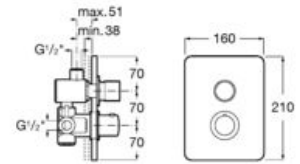

Specific Uses / Avant Self-closing Faucets

Avant

Built-in thermostatic shower mixer.

A5A0679C00

Finishes:

C0