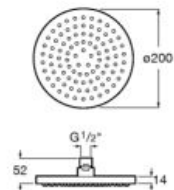

Shower Solutions / Shower Heads

Rainsense

ABS shower head for ceiling or wall installation. Support kit / arm not included.

A5B2350C00 200 x 200 mm

Finishes:

C0

ABS

Rainsense

Metallic shower head for ceiling or wall installation. Support kit / arm not included.

A5B2950C00 ø 200 mm

Finishes:

C0

METAL

Rainsense

ABS shower head for ceiling or wall installation. Support kit / arm not included.

A5B2150C00 ø 200 mm

Finishes:

C0

ABS

Rainsense

Classic ABS shower head for ceiling or wall installation. Support kit / arm not included.

A5B3350C00 ø 200 mm

Finishes:

C0

ABS

Stella

Adjustable shower head for wall installation with 3 functions: Rain, Soft, and Pulse. Support kit / arm not included.

A5BF103C00 ø 100 mm

Finishes:

C0

Stella

Adjustable shower head for wall installation with 1 function: Rain. Support kit / arm not included.

A5BH103C00 ø 100 mm

Finishes:

C0