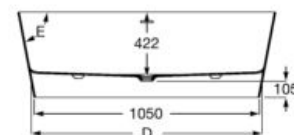

A	B	C	D	E	F
1800	800	512	1295	56°	71°
1700	750	500	1265	60°	73°

Raina

Asymmetric Stonex® corner bath. Double-ended bath with left-hand corner installation.

A248663..0 1800 x 800 mm

A248666..0 1700 x 750 mm

Finishes: