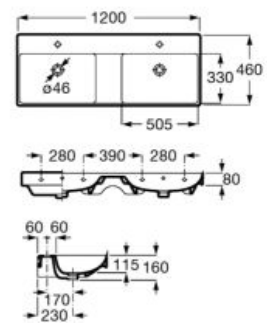

Double Fineceramic® wall-hung basin. Includes fixing kit. Faucet not included.

A32768B..0 1200 mm

Finishes:

N