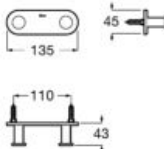

Double robe hook.
A817571..0

Finishes:
C0 C4