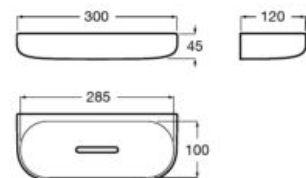

Container.

A3870Z2000 300 mm

Finishes:

00