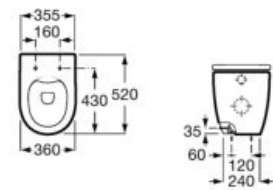

Compact back to wall ceramic single floorstanding Roca Rimless® WC with dual outlet. Includes fixing kit and inlet plug.

A347246000

Soft-closing Supralit® seat and cover for toilet with quick release.

A8012A200B

Supralit® seat and cover for toilet with stainless steel hinges.

A8012A000B

Slim soft-closing seat and cover for toilet with quick release.

A801D12003

Elbow distance to wall 120 mm.

AV0007900R

Elbow distance to wall 150 mm.

AV0007700R

Fixing kit for elbow.

AV0013100R

Finishes:

00