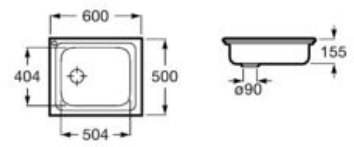

A870410603

**E-45**

Stainless steel single bowl kitchen sink with one prepunched tap hole and 3/2" valve.

A870410453

**Chopping board**

Praga/Paris black glass chopping board.

A868210000

**Square crockery basket**