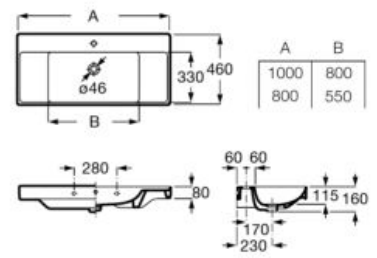

Bathroom Collections / Ona

Fineceramic® wall-hung basin. Includes fixing kit. Faucet not included.

A32768A..0 1000 mm

A32768H..0 800 mm

Optional:

Ceramic full pedestal for basin.

A337470..0

Ceramic semi-pedestal for basin.

A337471..0

Finishes:

00 62 S0

N