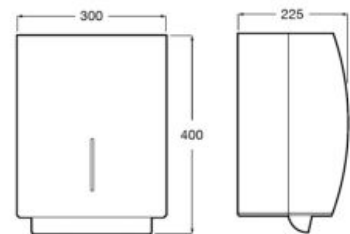

STAINLESS
STEEL