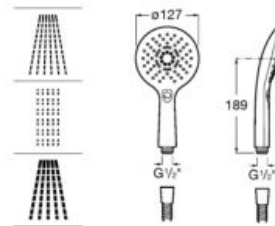

### Sensum Square 130/4

Hand-shower with 4 functions.

**A5B1108C00**

Finishes: