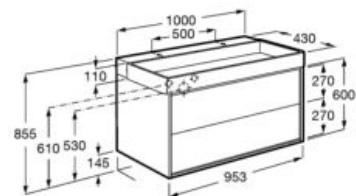

Bathroom Collections / Tura

Tura

Unik - Base unit with two drawers and basin with two tap holes. Faucets not included.

A852036... 1000 mm

Optional:

Felt box with cork lid.

A818024N10 Large

A818025N10 Small

Finishes:

558 559 560