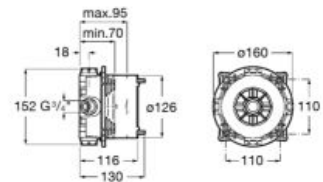

Internal extension kit (20 mm).

**A525564303**

Extension kit (20 mm).

**A525564600** Round

**A525564700** Square