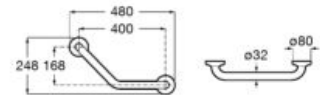

Access Comfort

135° angled grab bar for people with reduced mobility in stainless steel.

A816931001
Polished stainless steel finish

A816931002
Satin stainless steel finish

A816905009
White finish