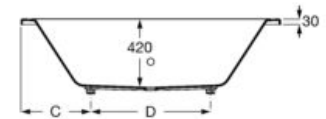

A	B	C	D	E	F
1800	900	470	860	900	425
1800	800	470	860	900	375
1700	800	460	780	850	375
1700	750	460	780	850	350
1600	750	460	680	800	350

G	H
255	340
240	270
240	270
240	220
240	220

Front panel.

A259114000	1800 mm
A259113000	1700 mm
A259112000	1600 mm

Side panel.

A259118000	900 mm
A259117000	800 mm
A259116000	750 mm

Optional:

Bath grip.

A248595000