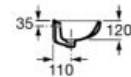

Other Basins / Wall-hung Basins

Dash

Stonex® wall-hung basin with 100 mm countertop and tap hole.

A2W8024000 650 mm

Finishes:

00

N

STONEX®

Dash

Stonex® wall-hung basin with 50 mm countertop, without tap hole.

A2W8025000 650 mm

Finishes:

00

N

STONEX®

Diverta

Ceramic wall-hung or over countertop basin.

A327110000 750 mm

A327111000 470 mm

Optional:

Towel rail. 750 mm and 470 mm basins admit towel rail in both sides

A840597001

Finishes:

00

○ ● ○

Ibis

Compact ceramic wall-hung basin.

A320841001 440 mm

Finishes:

00

COMPACT

○ ○