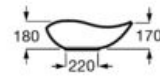

Ohtake

Fineceramic® over countertop basin without tap hole.

A327A13..0 550 mm

Finishes:

N

Ohtake

Fineceramic® over countertop basin without tap hole.

A327A15..0 380 mm

Finishes:

N

Ohtake

Ceramic over countertop basin with pre-punched tap hole.

A327A14..0 410 mm
Check availability when placing the order.

Finishes:

N

Horizon Dash

Fineceramic® over countertop basin without tap hole.

A327279..B 600 mm

Finishes:

N

Horizon View

Fineceramic® over countertop basin with pre-punched tap holes.

A327274..B 600 mm

Finishes:

N

Horizon Geometric

Fineceramic® over countertop basin with pre-punched tap holes.

A327276..B 600 mm

Finishes:

N