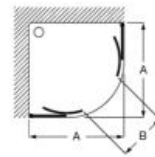

Ura 2L2

Corner shower enclosure with 2 sliding doors + 2 fixed panels. Compensating profile 25 mm. Height 1950 mm.

	Width (A)	Installation dimensions Min-Max (A)
AM16507012M	700	665 - 690
AM16507512M	750	715 - 740
AM16508012M	800	765 - 790
AM16509012M	900	865 - 890
AM16510012M	1000	965 - 990
AM16512012M	1200	1165 - 1190

Finishes:

Ura MR

Corner shower enclosure with 2 sliding doors + 2 fixed panels. Compensating profile 25 mm. Height 1950 mm.

	Width (A)	Installation dimensions Min-Max (A)	Opening (B)
AM16608012M	800 (R.500)	765 - 790	435
AM16609012M	900 (R.500)	865 - 890	465

Finishes: