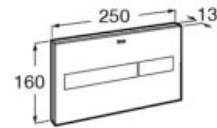

PL7 Dual

Dual flush operating plate for Roca One installation systems. Glass finish. No tools required for installation.

A8901883..

Finishes: