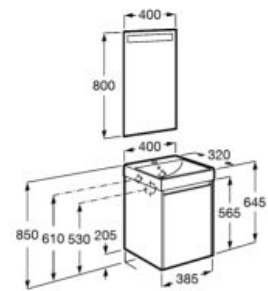

LED

Base unit for countertop basin with two drawers. Basin and faucet not included.

**A851730...** 1000 mm

**A851728...** 800 mm

Pack - Base unit for countertop basin with two drawers and Eidos LED mirror. Basin and faucet not included.