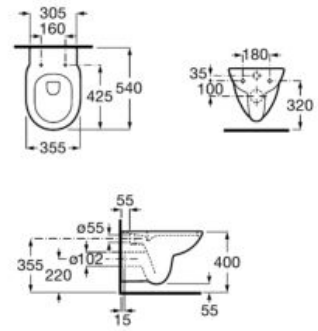

**A801B2200B**

Seat and cover for toilet with stainless steel hinges.

**A801B2000B**

Slim soft-closing seat and cover for toilet with quick release.

**A801B22003**

Finishes:

00

Ceramic close-coupled Roca Rimless® WC with dual outlet. Includes fixing kit.