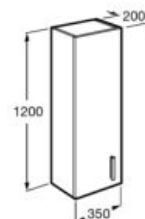

## Furniture, Mirrors and Lighting / Prisma

Column unit with height adjustable shelves.  
Reversible.

**A856887...** 1200 mm

Finishes:

806 321 322 153

Ceramic wall-hung basin. Faucet not included.

**A327540000** 1200 mm