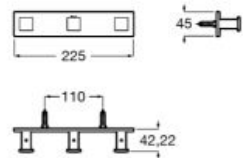

N

Triple robe hook.  
A817603..0

Finishes:  
C0 C4

N

Towel rail.  
A817604..0 750 mm  
A817605..0 600 mm  
A817606..0 450 mm  
A817607..0 300 mm

Finishes:  
C0 C4

N

Double towel rail.  
A817608..0