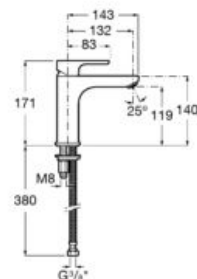

N

Ø5L

Basin mixer with smooth body and flexible supply hoses. Cold Start. Click clack waste not included. M-Size.

**A5A3B09C00**

Finishes:

C0

Ø5L

Basin mixer with pop-up waste and flexible supply hoses. Cold Start. XL-Size.