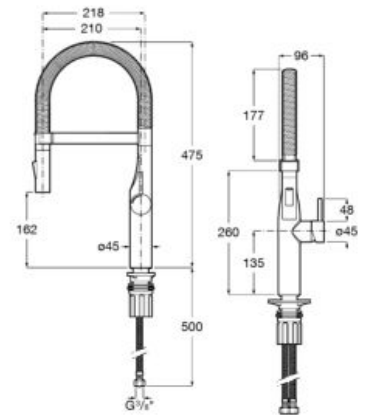

Kitchen Faucets

Syra

Kitchen sink mixer with swivel spout and flexible supply hoses. Cold Start.

A5A832AC00

Finishes:

C0

Ø12L

Carmen

Kitchen mixer with swivel spout, and flexible supply hoses. Cold Start. Twin-lever.

A5A844BC00

Finishes:

C0

Ø9L

Glera Pro

Kitchen mixer with retractable, professional and metallic swivel spout, 2-function rinse spray and flexible supply hoses. Cold Start.

A5A8A4DC00

Finishes:

C0

N

Ø6L

Ø7L

Glera Pro

Kitchen mixer with retractable and flexible swivel spout, 2-function rinse spray and flexible supply hoses. Cold Start.

A5A884DC00

Finishes:

C0

N

Ø6L

Ø7L