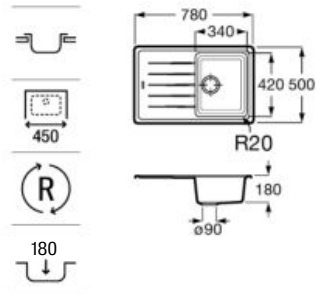

Bergen 80

Quarzex® reversible single bowl kitchen sink with two prepunched tap holes and 3½" valve and trap.

A880180..0

Finishes:

02 94