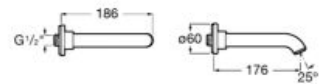

Lanta

Wall-mounted bath spout.

A5A0803..0

Finishes: