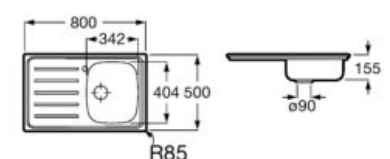

E-80 EI

Stainless steel single bowl kitchen sink and left drainer, with one prepunched tap hole and 3½" valve.

A870H40801