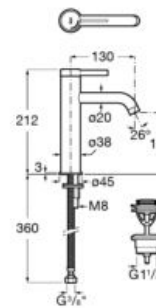

Basin mixer with pop-up waste and flexible supply hoses. Cold Start. S-Size.

A5A309E..0

Finishes:

N

Δ5L

Basin mixer with smooth body, click-clack waste and flexible supply hoses. Cold Start. S-Size.

A5A3A9E..0

Finishes:

N

Δ5L

Basin mixer with click-clack waste and flexible supply hoses. Cold Start. M-Size.

A5A3C9E..0

Finishes:

N

Δ5L

Basin mixer with lateral handle, smooth body, click-clack waste and flexible supply hoses. Cold Start. L-Size.

A5A4A9E..0

Finishes:

N

Δ5L