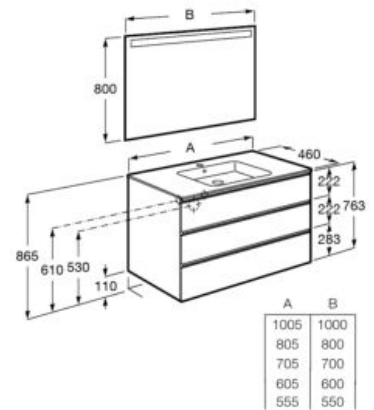

Unik - Base unit with three drawers and slim basin. Legs and faucet not included.

- **A851853...** 1000 mm
- **A851486...** 800 mm
- **A851485...** 700 mm
- **A851484...** 600 mm
- **A851623...** 550 mm

Pack - Base unit with three drawers, slim basin and Eidos LED mirror. Legs and faucet not included.

- **A851855...** 1000 mm
- **A851519...** 800 mm
- **A851518...** 700 mm
- **A851517...** 600 mm
- **A851625...** 550 mm

Optional:

Set of four legs.

Finishes: