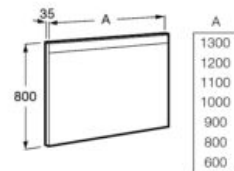

Mirror with upper and lower LED lighting and demister device, activated by motion sensors.

A812277000 1300 mm

A812268000 1200 mm

A812267000 1100 mm

A812266000 1000 mm

A812265000 900 mm

A812264000 800 mm

A812263000 600 mm