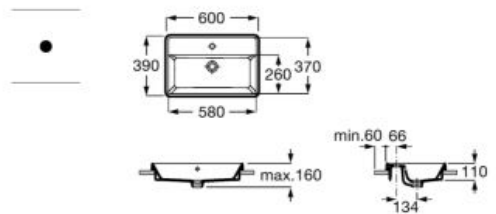

Ceramic in countertop basin. Faucet not included.

A3270YA000 600 mm

Finishes:

00