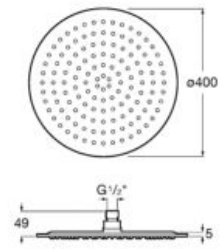

STAINLESS
STEEL