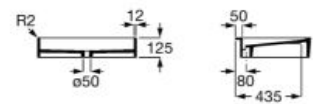

### Diverta

Ceramic wall-hung or over countertop basin.

**A327110000** 750 mm

**A327111000** 470 mm

Optional:

Towel rail. 750 mm and 470 mm basins admit towel rail in both sides

**A840597001**

Finishes: