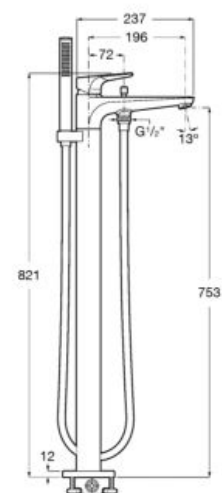

Floorstanding bath-shower column with automatic diverter, hand-shower, 1.75 m flexible shower hose and integrated hand-shower bracket.

A5A2790C00

Finishes:

C0