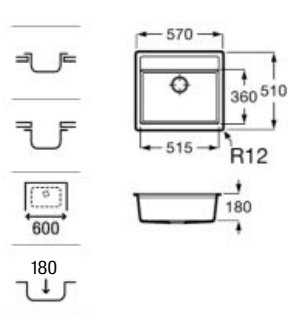

Helsinki 50

Quarzex® single bowl kitchen sink with one prepunched tap hole, 3½" valve and trap.

A880240..0

Finishes:

02 11 94