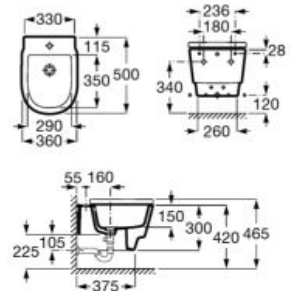

Bathroom Collections / Tura

Back to wall ceramic single floorstanding Roca Rimless® WC.

A347697.0

Soft-closing seat and cover. The seat and cover is not available in Supraglaze® finish.

A801F02..2

Finishes:

00 62 S0

N

EXTRA HEIGHT

SOFT CLOSE

Back to wall ceramic close-coupled Roca Rimless® WC with dual outlet.

A342697.0

Dual flush 4.5/3l WC cistern with bottom inlet.

A341691.0

Dual flush 1/2" WC cistern with bottom inlet - UK.

A34169C..0

Soft-closing seat and cover. The seat and cover is not available in Supraglaze® finish.

A801F02..2

Finishes:

00 62 S0

N

EXTRA HEIGHT

4.5/3L

SOFT CLOSE

Ceramic wall-hung bidet. Faucet not included.

A357695.0

Soft-closing bidet lid. The cover is not available in Supraglaze® finish.

A806F02..2

Finishes:

00 62 S0

N

SOFT CLOSE

Back to wall ceramic bidet. Faucet not included.

A357697.0

Soft-closing bidet lid. The cover is not available in Supraglaze® finish.

A806F02..2

Finishes:

00 62 S0

N

SOFT CLOSE