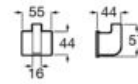

00

Robe hook.

**A817661001**

Finishes:

00

Towel rail (can be installed with screws or adhesive).

**A817664001** 400 mm

**A817663001** 300 mm