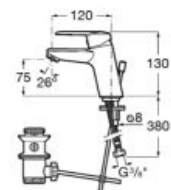

**Victoria L**

Basin mixer with metallic pop up waste. S-Size.

**A5A3J25C04**

Basin mixer with plastic pop up waste. S-Size.

**A5A3J25C00**

Finishes:

C0

Bidet mixer with pop-up waste and flexible supply hoses.