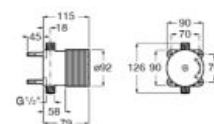

Installation box for floorstanding bath-shower column.

A525231803