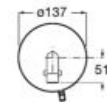

Ø5.7L

ONE WATER