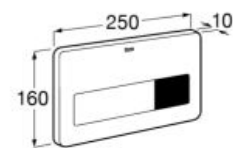

PS4 Dual

Dual flush operating plate for Roca S installations systems. Glass finish. No tools required for installation.

A8902213..

Finishes:

N

PS4 Dual

Dual flush operating plate for Roca S installations systems. Stainless Steel. No tools required for installation.

A890221304

Finishes:

N

PS5 Dual

Dual flush operating plate for Roca S installations systems. Cable technology. No tools required for installation.

A8902223..

Finishes:

N

Installation Systems / Electronic Operating Plates

PL3-E PRO Dual Electronic

Electronic stainless steel operating plate for Roca One installation systems. With automatic (Autoflush by presence sensor) or manual dual flush. No tools required for installation. Includes additional direct fixing.

A890097500

PL10-E Dual Electronic

Electronic stainless steel operating plate for Roca One installation systems. With automatic (Autoflush by presence sensor) dual flush. No tools required for installation. Includes additional direct fixing.

A890189510