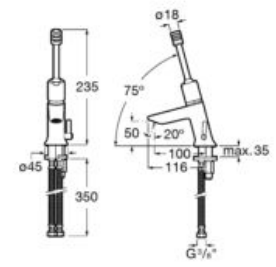

Specific Uses / Instant Care Self-closing Faucets

Instant Care

Self-closing deck-mounted basin mixer with temperature selector and gerontological handle.

A5A3277C00

Finishes:

C0