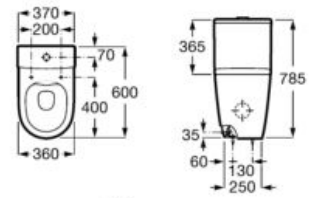

Compact back to wall ceramic close-coupled Roca Rimless® WC with dual outlet. Includes elbow and fixing kit.

A342688..0

Dual flush 4.5/3L WC cistern with side inlet. Fixing kit, inlet mechanism and flush mechanism included.

A341680..0

Dual flush 4.5/3L WC cistern with bottom inlet. Includes fixing kit, inlet mechanism and flush mechanism.

A341681..0

Soft-closing Supralit® seat and cover for compact toilet with quick release. The seat and cover is not available in Supraglaze® finish.

A801E22..1

Supralit® seat and cover for compact toilet. The seat and cover is not available in Supraglaze® finish.

A801E20..1

Finishes:

00 62 S0

N

COMPACT

ROCA RIMLESS®

4.5/3L

EXTRA HEIGHT

Soft-closing seat and cover for compact toilet with quick release. The seat and cover is not available in Supraglaze® finish.

A801E22..2

Seat and cover for compact toilet. The seat and cover is not available in Supraglaze® finish.

A801E20..2

N

●

Ceramic wall-hung bidet. Includes fixing kit. Faucet not included. A compatible Roca installation system is required for the installation of wall-hung bidets.

A357685..0

Soft-closing Supralit® bidet lid. The cover is not available in Supraglaze® finish.

A806E12..1*

Supralit® bidet lid. The cover is not available in Supraglaze® finish.

A806E10..1*

Finishes:

00 62 S0