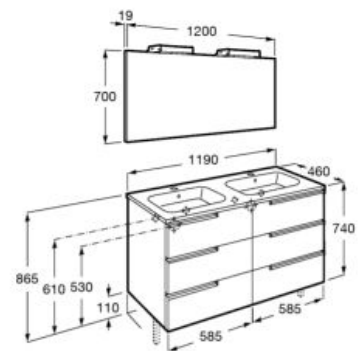

Unik - Base unit with four drawers and double basin. Legs and faucet not included.

A855835... 1200 mm

Pack - Base unit with four drawers, double basin, mirror and Starlight spotlight. Legs and faucet not included.

A855845... 1200 mm

Optional:
Set of two legs.

A816555001

Finishes:

806 153 155 154

Unik - Base unit with two drawers and basin. Legs and faucet not included.

A855831... 1000 mm

A855826... 900 mm

A855832... 800 mm

A855833... 700 mm

A855834... 600 mm

Pack - Base unit with two drawers, basin, mirror and Starlight spotlight. Legs and faucet not included.

A855841... 1000 mm

A855828... 900 mm

A855842... 800 mm

A855843... 700 mm

A855844... 600 mm

Optional:
Set of two legs.

A816413001

Finishes:

806 153 155 154