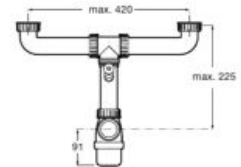

Waste pipe

Trap for double bowl kitchen sinks. Compatible exclusively with Roca stainless steel sinks. Connection for a dishwasher available.

A506405507