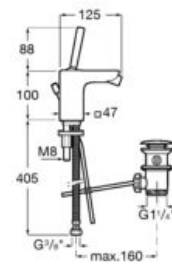

Faucets / Pals

Bidet mixer with joystick handle, flexible supply hoses and pop-up waste.

A5A606DC00

Finishes:

C0

Ø5L

Wall-mounted bath-shower mixer with automatic diverter.

A5A026DC00

Finishes:

C0

Wall-mounted shower mixer.

A5A216DC00

Finishes:

C0

Floorstanding bath-shower mixer with automatic diverter, hand-shower, 1.75 m flexible shower hose and integrated hand-shower wall bracket.

A5A276DC00

Finishes:

C0