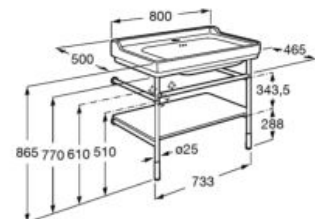

Unik - Structure unit with shelf and integrated towel rail and basin with one tap hole. Faucet not included.

A851370425 800 mm

Unik - Structure unit with shelf and integrated towel rail and basin with three tap holes. Faucet not included.

A851372425 800 mm

Finishes:

00 56