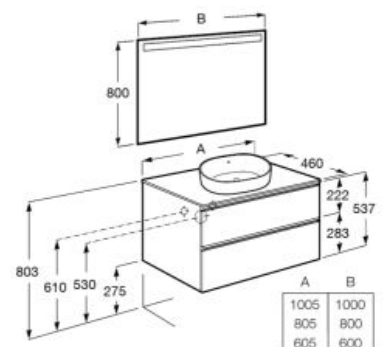

**A851958...** 1000 mm  
Right hand basin

**A851960...** 1000 mm  
Centered basin

**A851959...** 1000 mm  
Left hand basin

**A851501...** 800 mm

**A851500...** 600 mm

Pack - Base unit with two drawers for over countertop basin on the right/left and Eidos LED mirror. Legs, basin and faucet not included.