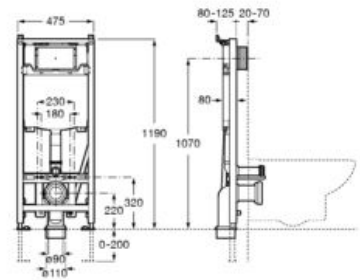

Ø6/3L
Ø4.5/3L
Ø4/2L