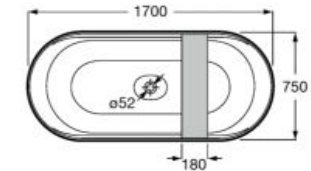

Tura

Oval freestanding bath. Made of Stonex®. Including click-clack drain, trap, integrated overflow, wooden tray and LED strip light.

A248676000 1700 x 750 mm

Oval freestanding bath. Made of Stonex®. Including click-clack drain, trap, integrated overflow and wooden tray.

A248671000 1700 x 750 mm

Optional

Headrest with wood counterweight. Made of recycled acrylic fabric. Grey.

A248674000

Finishes:

00