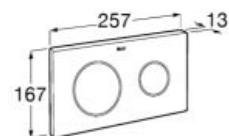

PL10 PRO Dual

Vandal-proof. Dual flush operating plate for Roca One installation systems. No tools required for installation. Includes additional direct fixing.

A890189304

Finishes: