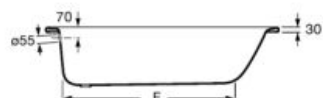

### Contesa

Rectangular steel bath.

A212106001 1200 x 700 mm

A212107001 1000 x 700 mm

Finishes:

00

STEEL

2.1 mm