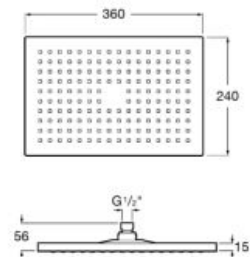

Raindream

Stainless steel shower head for ceiling or wall installation. Rain function. Support kit / arm not included.

A5B2A50C00 ø 200 mm

Finishes:

STAINLESS
STEEL

Raindream

Brass shower head for ceiling or wall installation. Rain function. Everlux finishes. Support kit / arm not included.

A5B4050..0 300 x 300 mm

Finishes:

METAL

Raindream

Brass shower head for ceiling or wall installation. Rain function. Everlux finishes. Support kit / arm not included.

A5B3950..0 ø 300 mm

Finishes:

METAL

Rainsense

ABS shower head for ceiling or wall installation. Support kit / arm not included.

A5B3050C00 360 x 240 mm

Finishes:

ABS

Rainsense

ABS shower head for ceiling or wall installation. Support kit / arm not included.

A5B2250..0 ø 250 mm

Finishes:

ABS