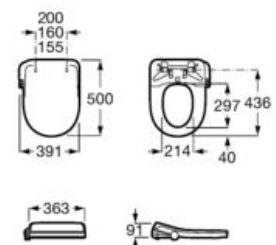

N

**M4**

Seat with washing and drying function. Round shape. Needs conventional water and power supply.

**A804054001**

Finishes:

00

N

**M3**