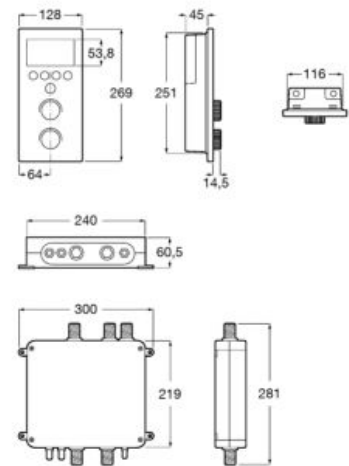

Shower Solutions / Digital Faucets

Smart Shower

Electronic thermostatic mixer for bath-shower. Mains operated at 230V. Includes power source, control panel and installation kit.

A5A104AC00

Pack Smart Shower 2 ways

Pack Smart Shower: Smart Shower A5A104AC00, Raindream 300 x 300 mm shower head A5B2750C00, Square straight wall arm L400 mm A5B0950C00, Stick Square hand-shower A5B9L61C00, 1.75 m shower hose in satin PVC A5B2116C00, bracket for hand-shower with water inlet A5B0850C00.

A5D114AC00