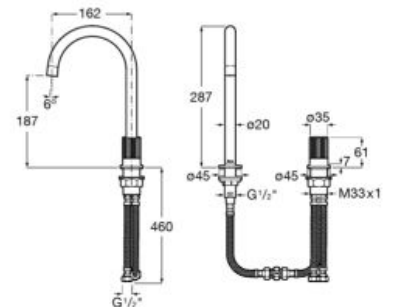

Faucets / Nu

Basin mixer with lateral handle, smooth body, flexible supply hoses and Pin handle. L-Size.

A5A4A3F.0

Click-clack universal waste.

A505401000

Chrome

A5054015..

Colours

Finishes:

Δ5L

Basin mixer with deck-mounted lateral handle - 2 holes -, smooth body, flexible supply hoses and Dome handle. L-Size.

A5A3W3F.0

Click-clack universal waste.

A505401000

Chrome

A5054015..

Colours

Finishes:

Δ5L

Basin mixer with deck-mounted lateral handle - 2 holes -, smooth body, flexible supply hoses and Stripes handle. L-Size.

A5A3D3F.0

Click-clack universal waste.

A505401000

Chrome

A5054015..

Colours

Finishes:

Δ5L