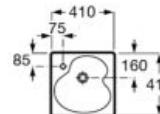

Ohtake

Fineceramic® over countertop basin without tap hole.

A327A13..0 550 mm

Finishes:

N

Ohtake

Fineceramic® over countertop basin without tap hole.

A327A15..0 380 mm

Finishes:

N

Ohtake

Ceramic over countertop basin with pre-punched tap hole.

A327A14..0 410 mm
Check availability when placing the order.

Finishes:

N

Horizon Dash

Fineceramic® over countertop basin without tap hole.

A327279..B 600 mm

Finishes:

N

Horizon View

Fineceramic® over countertop basin with pre-punched tap holes.

A327274..B 600 mm

Finishes:

N

Horizon Geometric

Fineceramic® over countertop basin with pre-punched tap holes.

A327276..B 600 mm

Finishes:

N