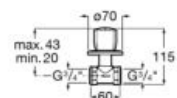

Built-in valve for welding. 3/4". Blue index.

A5A168EC00

Built-in valve for welding. 3/4". Red index.

A5A198EC00

Finishes:

C0

N