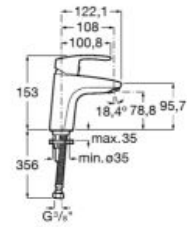

Basin mixer with pop-up waste and flexible supply hoses. Cold Start. S-Size.

A5A3098C00

Finishes:

C0

Δ5L

Basin mixer with smooth body and flexible supply hoses. Cold Start. Click clack waste not included. S-Size.

A5A3298C00

Finishes:

C0

Δ5L

Built-in basin mixer. Universal built-in body required A525220603. Pop-up waste not included.

A5A3L98C00

To be completed with:

Universal built-in body for the installation of built-in basin mixers.

A525220603

Finishes:

C0

Δ5L

Wall-mounted bath-shower mixer with automatic diverter.

A5A0298C00

Finishes:

C0

Wall-mounted shower mixer.

A5A2198C00

Finishes:

C0