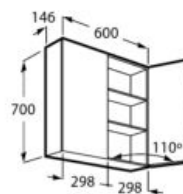

Furniture, Mirrors and Lighting / Cabinet Mirrors

Eidos

Mirror cabinet with LED light and power socket. Doors with mirrors on both sides.

A857380472 1000 mm

LED

SOFT CLOSE

Eidos

Mirror cabinet with LED light and power socket. Doors with mirrors on both sides.

A857379472 800 mm

LED

SOFT CLOSE

Eidos

Mirror cabinet with LED light and power socket. Doors with mirrors on both sides.

A857378472 600 mm

LED

SOFT CLOSE

Luna

Mirror cabinet.

A857377472 1000 mm

SOFT CLOSE

Luna

Mirror cabinet.

A857376472 800 mm

SOFT CLOSE

Luna

Mirror cabinet.

A857375472 600 mm

SOFT CLOSE