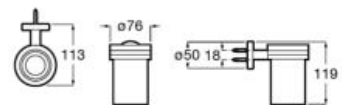

Wall-mounted tumbler holder and glass.
A817691C00

Finishes:
C0