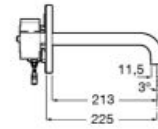

Ø5.7L

ONE WATER