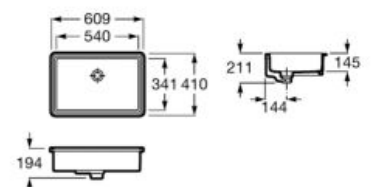

Sofia

Ceramic under countertop basin.

A327722000 609 mm

Finishes:

00