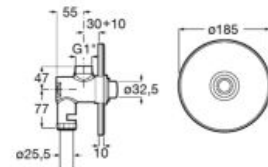

Specific Uses / Flush Valves for WCs

Aqualine

Built-in flush valve for WC. Dual flush 6/3L.

A5A9777C00

Finishes:

C0

Ø6/3L

Aqualine

Built-in flush valve for WC. Single flush 6L.

A5A9677C00

Finishes:

C0

Ø6L

Aqualine Confort

1/2" flush valve for urinal. Push-button operated.

A5A9177C00

Finishes:

C0