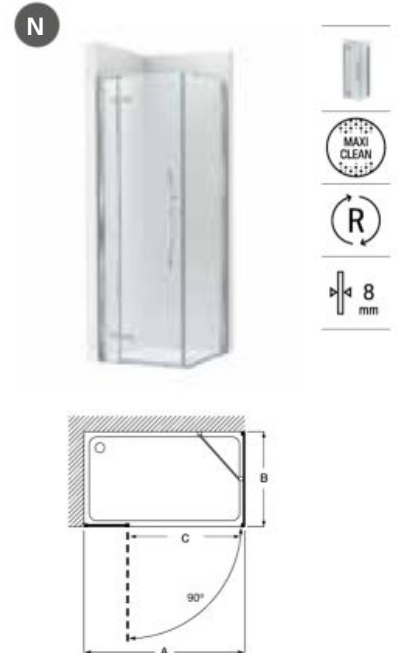

Brisa PEF

Front shower enclosure with 1 swing door + 1 fixed panel. To install between walls. Height 2000 mm.

	Width (A)	Installation dimensions Min-Max (A)	Opening (B)
AM3720701.M	700	675 - 700	485
AM3720801.M	800	775 - 800	485
AM3720901.M	900	875 - 900	485
AM3721001.M	1000	975 - 1000	585
AM3721101.M	1100	1075 - 1100	585
AM3721201.M	1200	1175 - 1200	585
AM3721301.M	1300	1275 - 1300	585
AM3721401.M	1400	1375 - 1400	585

Finishes:

Brisa PLF + LF

Front shower enclosure with 1 swing door + 1 fixed panel + 1 side panel. Height 2000 mm.

	Width (A)	Installation dimensions Min-Max (A)	Opening (C)
PLF (A)			
AM3440701.M	700	665 - 680	485
AM3440801.M	800	765 - 780	485
AM3440901.M	900	865 - 880	485
AM3441001.M	1000	965 - 980	585
AM3441101.M	1100	1065 - 1080	585
AM3441201.M	1200	1165 - 1180	585
AM3441301.M	1300	1265 - 1280	585
AM3441401.M	1400	1365 - 1380	585
LF (B)			
AM3740701.M	700	675 - 690	
AM3740801.M	800	775 - 790	
AM3740901.M	900	875 - 890	

Finishes: