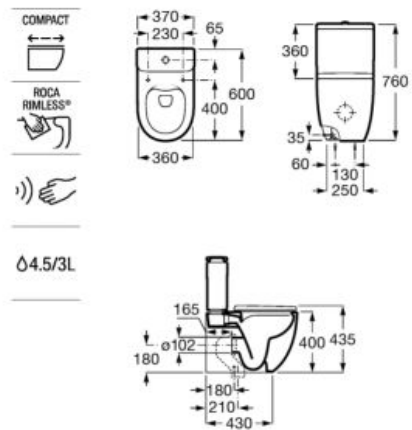

Compact back to wall ceramic close-coupled WC Roca Rimless® with dual outlet. Includes fixing kit.

A34224L000

Dual flush 4.5/3L WC cistern with bottom inlet. Includes fixing kit, inlet mechanism and flush mechanism.

A341241000

Dual flush 4.5/3L WC cistern with Touchless mechanism EM-1 and bottom inlet.

A34R240000

Soft-closing Supralit® seat and cover for compact toilet with quick release.

A8012AC00B

Supralit® seat and cover for compact toilet with stainless steel hinges.

A8012AB00B

Slim soft-closing seat and cover for compact toilet with quick release.

A8012B2002

Finishes:

00