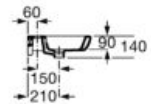

Ceramic wall-hung basin. Faucet not included.

A325245000 450 mm

Optional:

Ceramic full pedestal for basin.

A335240000

Finishes:

00