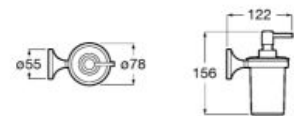

Wall-mounted soap dispenser.
A816817001

Finishes:
01