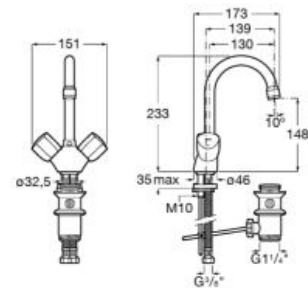

**A5A318EC00**

Finishes:

N

Twin-lever basin mixer with swivel spout, pop-up waste and flexible supply hoses. M-Size.

**A5A368EC00**

Finishes:

N

Basin mixer with swivel spout and flexible supply hoses. M-Size.