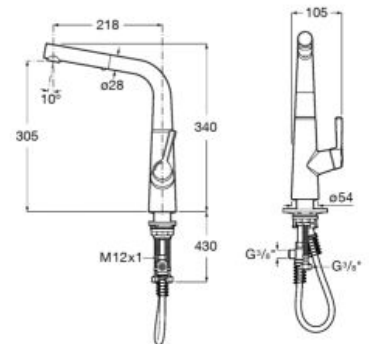

Syra

Kitchen mixer with retractable swivel spout, rinse spray function and flexible supply hoses. Cold Start.

A5A812AC00

Finishes:

C0

Ø6.5L

Syra

Kitchen sink mixer with swivel spout and flexible supply hoses. Cold Start.

A5A842AC00

Finishes:

C0

Ø12L

Syra

Kitchen sink mixer with retractable swivel spout, rinse spray function and flexible supply hoses. Cold Start.

A5A852AC00

Finishes:

C0

Ø6.5L