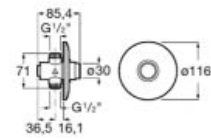

Instant

Self-closing built-in shut-off cock for shower with round wall-plate.

A5A2677C00

Finishes:

C0