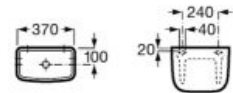

**A869000000**

SILENT

**Universal**

High WC cistern without cover.

**A343900001**

Finishes:

00

**Universal**