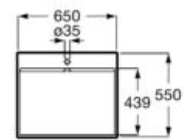

Other Basins / Wall-hung Basins

Dash

Stonex® wall-hung basin with 100 mm countertop and tap hole.

A2W8024000 650 mm

Finishes:

00

N

STONEX®

Dash

Stonex® wall-hung basin with 50 mm countertop, without tap hole.

A2W8025000 650 mm

Finishes:

00

N

STONEX®

Diverta

Ceramic wall-hung or over countertop basin.

A327110000 750 mm

A327111000 470 mm

Optional:

Towel rail. 750 mm and 470 mm basins admit towel rail in both sides

A840597001

Finishes:

00

○ ● ○

Ibis

Compact ceramic wall-hung basin.

A320841001 440 mm

Finishes:

00

COMPACT

○ ○