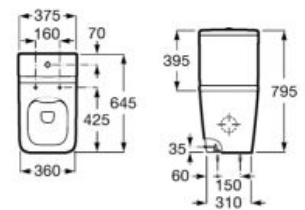

Back to wall ceramic close-coupled Roca Rimless® WC with dual outlet. Includes elbow and fixing kit.

A342536..0

Dual flush 4.5/3L WC cistern with bottom inlet. Includes fixing kit, inlet mechanism and flush mechanism.

A341520..0

Soft-closing Supralit® seat and cover for toilet with quick release.

A801532..B

Finishes: