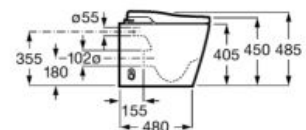

In-Wash® Inspira back to wall single floorstanding

Back to wall single floorstanding smart toilet with dual outlet. Includes Roca Rimless®, seat and cover with washing and drying function. Needs power supply. Recommended installation with Basic Tank One Compact installation system (A890070200).

A803063001

Finishes:

00