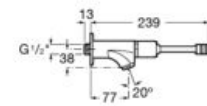

Instant Care

Self-closing wall-mounted basin faucet with gerontological handle.

A5A7977C00

Finishes:

C0