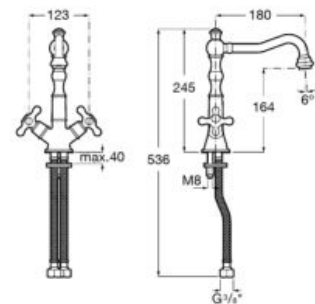

Basin mixer with smooth body, click-clack waste and flexible supply hoses. S-Size.

A5A304BC00

Basin mixer with smooth body and flexible supply hoses. S-Size.

A5A314BC00

Finishes:

C0

Ø5L

Twin-lever basin mixer with smooth body, click-clack waste and flexible supply hoses. M-Size.

A5A344BC00

Finishes:

C0

Ø4L

Twin-lever basin mixer with smooth body, swivel spout, click-clack waste and flexible supply hoses. L-Size.

A5A384BC00

Finishes:

C0

Ø5L

Twin-lever basin mixer with deck-mounted lateral handles - 3 holes-, click-clack waste and flexible supply hoses. M-Size.

A5A444BC00

Finishes:

C0

Ø5L