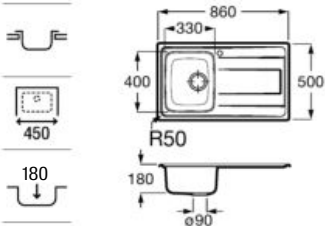

Budapest 86 ED

Stainless steel single bowl kitchen sink and right drainer with one prepunched tap hole and 3½" valve.

A870N30860