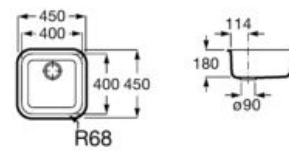

Porto 40

Stainless steel single bowl kitchen sink with 3½" valve and waste.

A870R10400

Pack stainless steel single bowl kitchen sink Porto 40 (ref. A870R10400) + Mencia faucet (ref. A5A7409C00).

A870RD040M