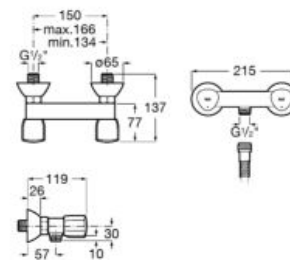

Wall-mounted shower mixer.

A5A208EC00

Finishes:

C0

N