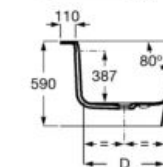

A	B	C	D
1800	800	1470	565
1700	750	1370	515