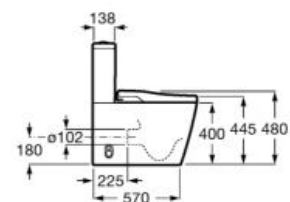

In-Wash® Inspira back to wall close-coupled

Back to wall close-coupled smart toilet with dual flush 4.5/3 litre tank and dual outlet. Includes Roca Rimless®, seat and cover with washing and drying function. Needs power supply.

A80306L001

Finishes:

00