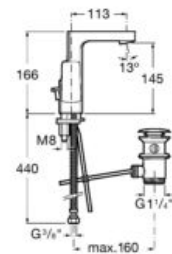

Basin mixer with pop-up waste and flexible supply hoses. Cold Start. M-Size.

A5A3E01C00

Finishes:

C0

Ø5L

Basin mixer with smooth body, click-clack waste and flexible supply hoses. Cold Start. M-Size.

A5A3F01C00

Finishes:

C0

Ø5L

Basin mixer with integrated lateral handle, pop-up waste and flexible supply hoses. Cold Start. L-Size.

A5A4001C00

Finishes:

C0

Ø5L

Basin mixer with pop-up waste and flexible supply hoses. Cold Start. XL-Size.

A5A3G01C00

Finishes:

C0

Ø5L

Twin-lever basin mixer with deck-mounted lateral handles - 3 holes-, pop-up waste and flexible supply hoses. S-Size.

A5A4420C00

Finishes:

C0