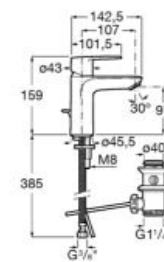

Δ5L

Basin mixer with pop up waste and flexible supply hoses. Cold Start. M-Size.

**A5A334FC00**

Finishes:

C0

N

Δ5L

Basin mixer with smooth body, click-clack waste and flexible supply hoses. Cold Start. M-Size.