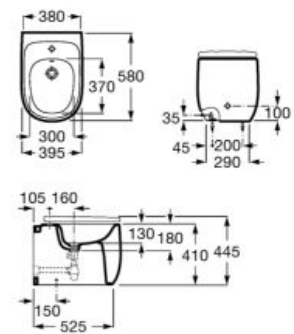

Back to wall ceramic bidet without lid. Includes trap and fixing kit. Faucet not included.

A3570B7..0

Finishes: