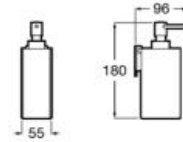

Robe hook (can be installed with screws or adhesive).

A8168400..

Finishes:

01 24

Wall-mounted soap dispenser (can be installed with screws or adhesive).

A8168420..

Finishes:

01 24