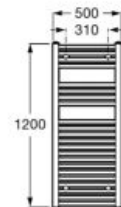

Water-heated towel rail. Includes assembly kit, plug and trap.

A815505000 1200 mm
White

A815505001 1200 mm
Chrome

Finishes: