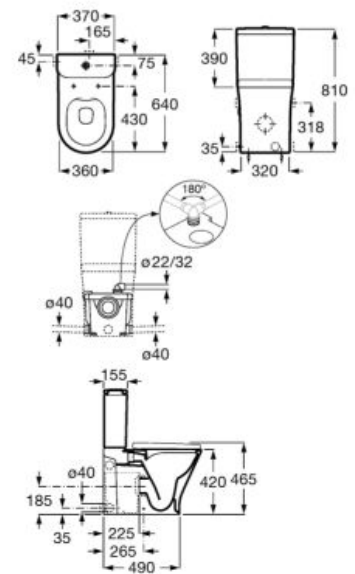

**A34TON2000**

Finishes:

00

COMPATIBLE WITH MULTICLEAN

Ø4.5/3L

SOFT CLOSE

The Gap Round wall-hung WC and bidet, PL10 Dual operating plate, Cala bidet mixer, Hotels Round toilet roll holder.

Ceramic wall-hung bidet with hidden fixations. Faucet not included. A compatible Roca installation system is required for the installation of wall-hung bidets.