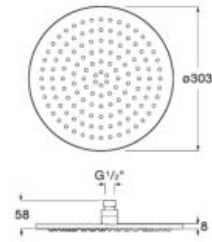

Raindream

Stainless steel shower head for ceiling or wall installation. Rain function. Support kit / arm not included.

A5B2A50C00 ø 200 mm

Finishes:

STAINLESS
STEEL

Raindream

Brass shower head for ceiling or wall installation. Rain function. Everlux finishes. Support kit / arm not included.

A5B4050..0 300 x 300 mm

Finishes:

METAL

Raindream

Brass shower head for ceiling or wall installation. Rain function. Everlux finishes. Support kit / arm not included.

A5B3950..0 ø 300 mm

Finishes:

METAL

Rainsense

ABS shower head for ceiling or wall installation. Support kit / arm not included.

A5B3050C00 360 x 240 mm

Finishes:

ABS

Rainsense

ABS shower head for ceiling or wall installation. Support kit / arm not included.

A5B2250..0 ø 250 mm

Finishes:

ABS