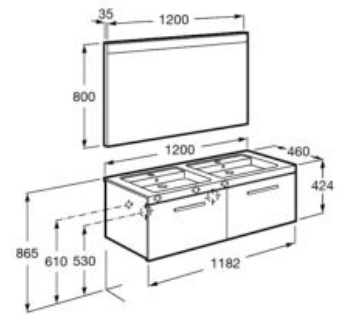

Unik - Base unit with two drawers and double basin. Faucet not included.

A855950... 1200 mm

Pack - Base unit with two drawers, double basin and Prisma Basic LED mirror. Faucet not included.

A855934... 1200 mm

Finishes:

806 321 322 153