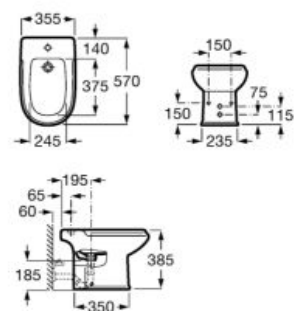

Ceramic bidet. Includes fixing kit. Faucet not included.

A351324001

Bidet lid with stainless steel hinges.

A806320004

Finishes:

00