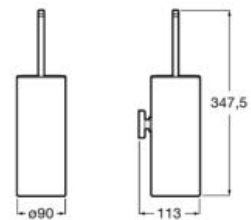

Accessories / Victoria

Toilet roll holder with cover (can be installed with screws or adhesive).

A816662001

Finishes:

01

Toilet roll holder without cover (can be installed with screws or adhesive).

A816663001

Finishes:

01

Spare toilet roll holder (can be installed with screws or adhesive).

A816665001

Finishes:

01

Wall-mounted toilet brush holder (can be installed with screws or adhesive).

A816666001

Finishes:

01

Wall-mounted toilet brush holder (can be installed with screws or adhesive).

A816667001

Finishes:

01

Floorstanding toilet brush holder.

A816668001

Finishes:

01