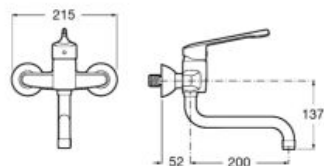

Victoria Pro

Wall-mounted basin or sink mixer with swivel spout. Handle for people with reduced mobility.

A5A7623C00

Finishes:

C0