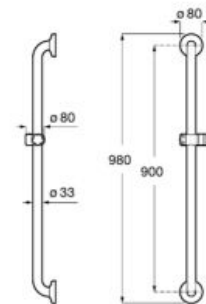

Access Pro

Vertical grab bar with hand shower holder for people with reduced mobility in white antibacterial vinyl. Includes fixing kit.

A816981009

Vertical grab bar with hand shower holder for people with reduced mobility in white vinyl. Includes fixing kit.

A816956009