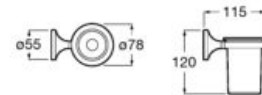

Wall-mounted tumbler holder and glass.
A816810001

Finishes:
01