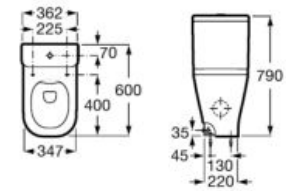

Compact back to wall ceramic close-coupled Roca Rimless® WC with dual outlet.

A34273A000

Dual flush 4.5/3L WC cistern with side inlet. Includes fixing kit, inlet mechanism and flush mechanism.

A341471000

Dual flush 4.5/3L WC cistern with bottom inlet. Includes fixing kit, inlet mechanism and flush mechanism.

A341470000

Soft-closing seat and cover for compact toilet.

A801732002

Seat and cover for compact toilet.

A801730002

Finishes:

☐ 00

Compact back to wall ceramic close-coupled Roca Rimless® WC with dual outlet.

A34273700H

Dual flush 4/2L WC cistern with bottom inlet. Includes fixing kit, inlet mechanism and flush mechanism.

A341730000

Dual flush 4/2L WC cistern with side inlet. Includes fixing kit, inlet mechanism and flush mechanism.

A341731000

Soft-closing seat and cover for compact toilet.

A801732002

Seat and cover for compact toilet.

A801730002

Finishes:

☐ 00

N

Soft-closing Supralit® seat and cover for compact toilet with quick release.

A80173200B

Supralit® seat and cover for compact toilet.

A80173000B

Slim soft-closing seat and cover for compact toilet with quick release.

A801732001