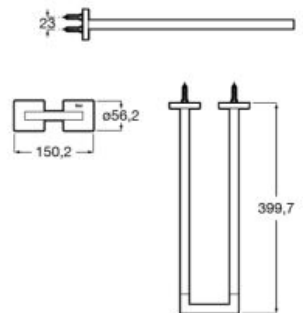

Double towel rail.
A817608..0

Finishes:
C0 C4

N