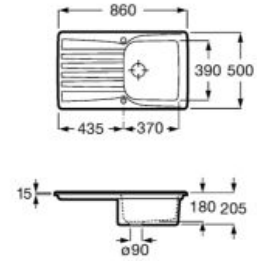

Beverly 85-E

Fireclay reversible single bowl kitchen sink with drainer, two pre-punched tap holes, 3 1/2" valves and waste.

A366067000