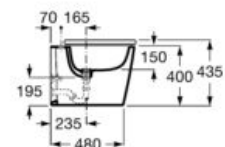

Back to wall ceramic bidet. Includes fixing kit. Faucet not included.

A357537..0

Soft-closing Supralit® bidet lid.

A806532..B

Finishes: