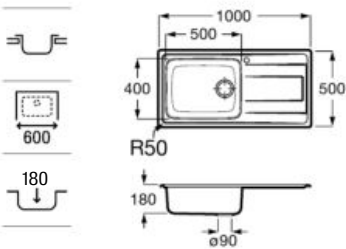

Budapest 100 ED

Stainless steel single bowl kitchen sink and right drainer with one prepunched tap hole and 3½" valve.

A870N31000