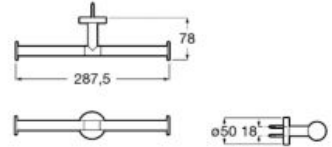

Double toilet roll holder.

A817687C00

Finishes:

N