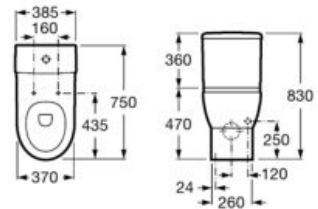

**A34124H000**

Seat and cover for toilet with front opening. With stainless steel hinges.

**A801230004**

Seat for toilet with front opening. With stainless steel hinges.

**A80123D004**

Finishes:

00

**The Gap Square**