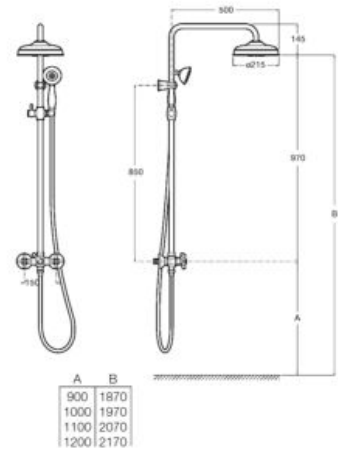

Shower Solutions / Shower Columns

Carmen

Twin-lever thermostatic shower column with fixed height, ø 200 mm shower head, hand-shower, 1.5 m metal hose and hand-shower bracket.

A5A974BC00

Finishes:

C0