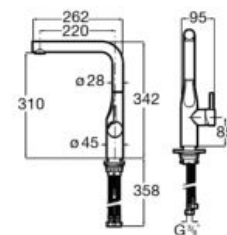

Roma 40

Stainless steel single bowl kitchen sink with 3½" valve.

A870P10400

Pack stainless steel single bowl kitchen sink Roma 40 (ref. A870P10400) + Glera L faucet (ref. A5A834DC00).

A870PD045G