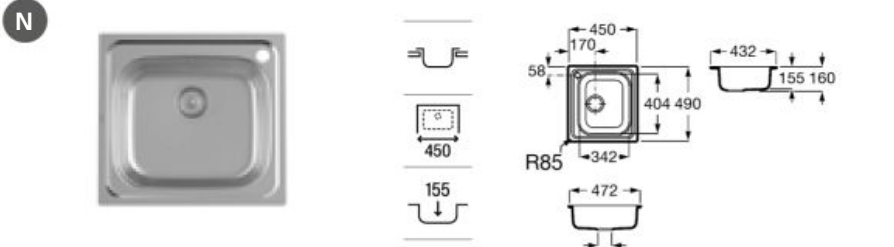

Victoria 45

Stainless steel single bowl kitchen sink with 3/2" valve.

A871451A01