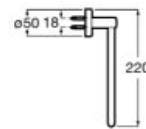

Towel ring.

A817681C00

Finishes:

C0

N