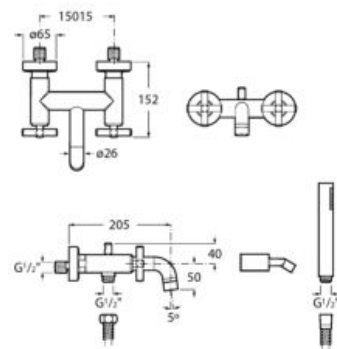

Wall-mounted twin-lever bath-shower mixer with automatic diverter with retention, hand-shower, 1.75 m flexible shower hose and swivel hand-shower wall bracket.

A5A0143C00

Finishes:

C0