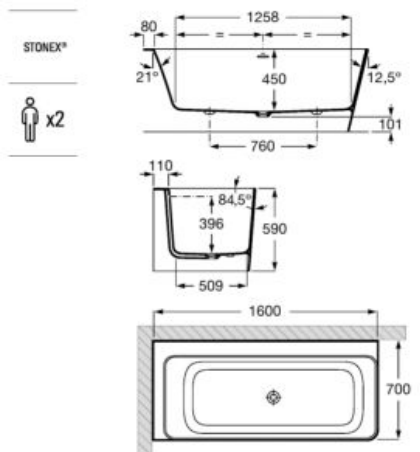

Ona

Asymmetric Stonex® corner bath. Double-ended bath with left-hand corner installation.

A248629..0 1600 x 700 mm

Finishes: