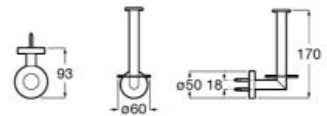

Spare toilet roll holder.

A817686C00

Finishes:

N