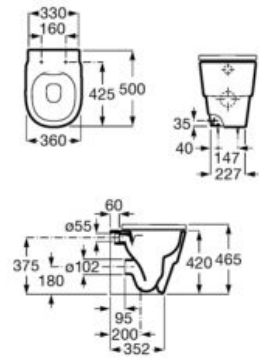

EXTRA HEIGHT

SOFT CLOSE