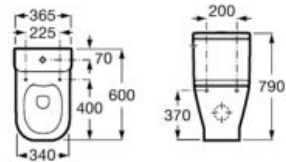

Soft-closing Supralit® seat and cover for compact toilet with quick release.

A80173200B

Supralit® seat and cover for compact toilet.

A80173000B

Slim soft-closing seat and cover for compact toilet with quick release.

A801732001