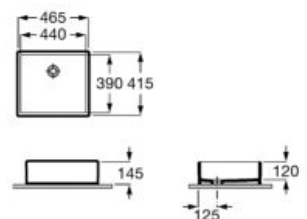

Sofia

Ceramic over countertop basin.

A327720000 465 mm

Finishes:

00