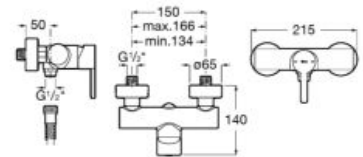

Wall-mounted shower mixer.

A5A2196..0

Finishes: