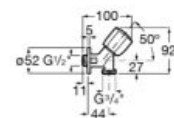

Angle shut-off cock for washing machine or dishwasher. 1/2" x 3/4".

A5A808EC00

Finishes:

C0

N