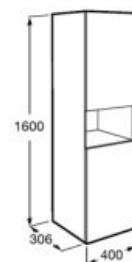

Column unit with height adjustable shelves and open shelf. Reversible.

- **A857269...** 1600 mm

Finishes:

- 806 434 402