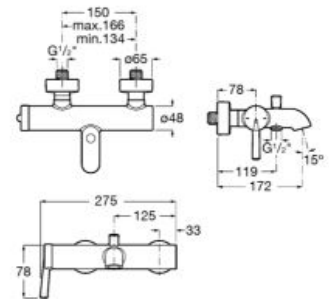

Wall-mounted bath-shower mixer with automatic diverter.

A5A026DC00

Finishes:

C0