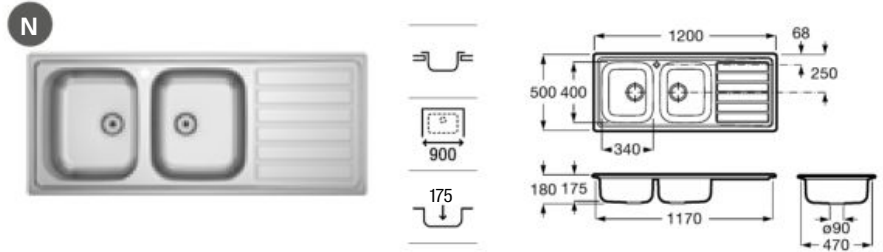

Kitchen Sinks / Stainless Steel

Glasgow 120ED 2C

Stainless steel double bowl kitchen sink and right drainer with 3½" valve.

A876121C01