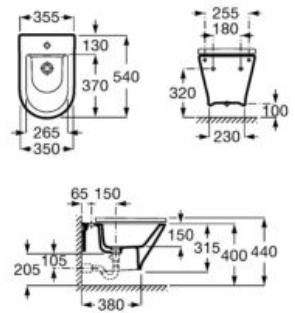

Ceramic wall-hung bidet with hidden fixations. Faucet not included. A compatible Roca installation system is required for the installation of wall-hung bidets.

A3570N6000

Soft-closing Supralit® bidet lid.

A806D12001

Supralit® bidet lid.

A806D10001

Finishes:

00