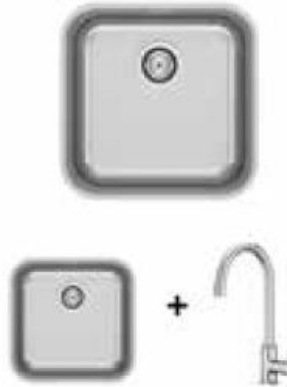

Porto 35

Stainless steel single bowl kitchen sink with 3½" valve and waste.

A870R10330