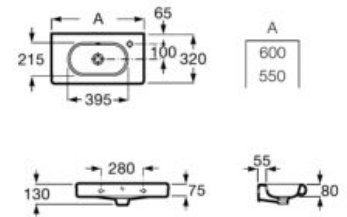

**A32724Y000** 550 mm  
Tap hole on the right

Optional:

Ceramic semi-pedestal for basin.

**A337242000**

Towel rail.

**A816291001**

Finishes:

00