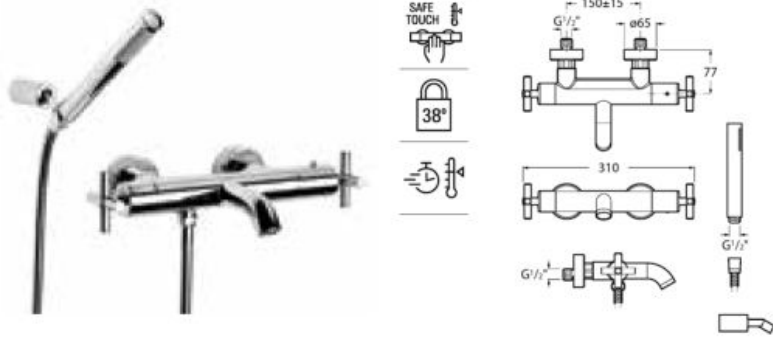

Faucets / Loft

Loft-T

Wall-mounted thermostatic bath-shower mixer with diverter-flow regulator, hand-shower, 1.70 m flexible shower hose and swivel hand-shower wall bracket.

A5A1143C00

Finishes:

C0