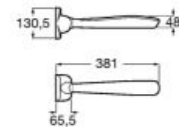

Access Pro

Antibacterial folding armrest in white vinyl.

A816964009