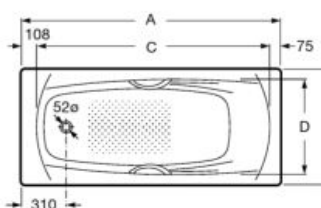

A	B	C	D
1800	800	1617	666
1700	750	1517	626

Swing Plus

Rectangular steel bath with anti-slip base, headrest and grips (3.5 mm thick enamelled steel).

- A236655000 1800 x 800 mm
- A236755000 1700 x 750 mm

Finishes:

00