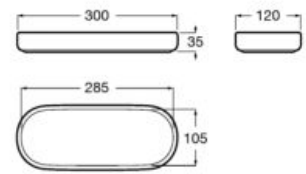

## Accessories / Onda

Tray.

**A3870Z6000**

Finishes:

00

Shelf.

**A3870Z0000** 500 mm

**A3870Z1000** 300 mm