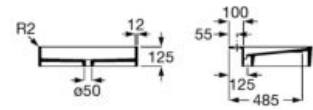

Other Basins / Wall-hung Basins

Dash

Stonex® wall-hung basin with 100 mm countertop and tap hole.

A2W8024000 650 mm

Finishes:

00

N

STONEX®

Dash

Stonex® wall-hung basin with 50 mm countertop, without tap hole.

A2W8025000 650 mm

Finishes:

00

N

STONEX®

Diverta

Ceramic wall-hung or over countertop basin.

A327110000 750 mm

A327111000 470 mm

Optional:

Towel rail. 750 mm and 470 mm basins admit towel rail in both sides

A840597001

Finishes:

00

○ ● ○

Ibis

Compact ceramic wall-hung basin.

A320841001 440 mm

Finishes:

00

COMPACT

○ ○