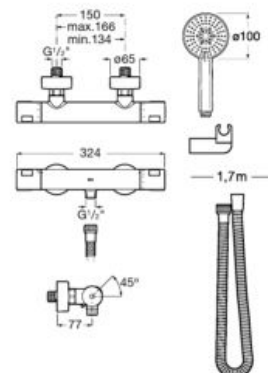

T-500

Pack. Includes: wall-mounted thermostatic shower mixer and shower set with 100 mm, 3 functions Stella hand-shower, adjustable hand-shower bracket and 1.70 m flexible hose.

A5D2E18C00

Finishes:

N