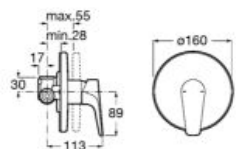

Built-in bath or shower mixer (1 way). Includes the built-in subset and the trim plate. Complete set.

A5A2290C00

Finishes:

C0