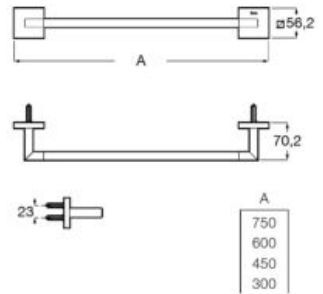

N

Triple robe hook.  
A817603..0

Finishes:  
C0 C4

N

Towel rail.  
A817604..0 750 mm  
A817605..0 600 mm  
A817606..0 450 mm  
A817607..0 300 mm

Finishes:  
C0 C4

N

Double towel rail.  
A817608..0