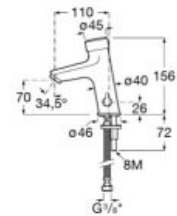

Specific Uses / Fluent Self-closing Faucets

Fluent

Self-closing deck-mounted basin mixer with push-button and aerator.

A5A3A24C00

Finishes:

C0

Ø5L

Fluent

ECO Self-closing deck-mounted basin mixer with push-button and aerator.

A5A3B24C00

Finishes:

C0

Ø2L

ØECO

Fluent

Self-closing deck-mounted basin faucet with aerator.

A5A4A24C00

Finishes:

C0

Ø5L

ONE WATER

Fluent

ECO Self-closing deck-mounted basin faucet with aerator.

A5A4B24C00

Finishes:

C0

Ø2L

ONE WATER

ØECO

Fluent

Self-closing wall-mounted basin faucet with push button with aerator.

A5A7A24C00

Finishes:

C0

Ø5L

Fluent

Exposed angle shut-off cock for urinal.

A5A9B24C00

External pipe for urinal.

A5A9317C00

Finishes:

C0