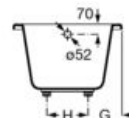

Front panel.

A259113000	1700 mm
A259112000	1600 mm
A259111000	1500 mm
A259110000	1400 mm

Side panel.

A259116000	750 mm
A259115000	700 mm

Optional:

Bath grip.

A248595000