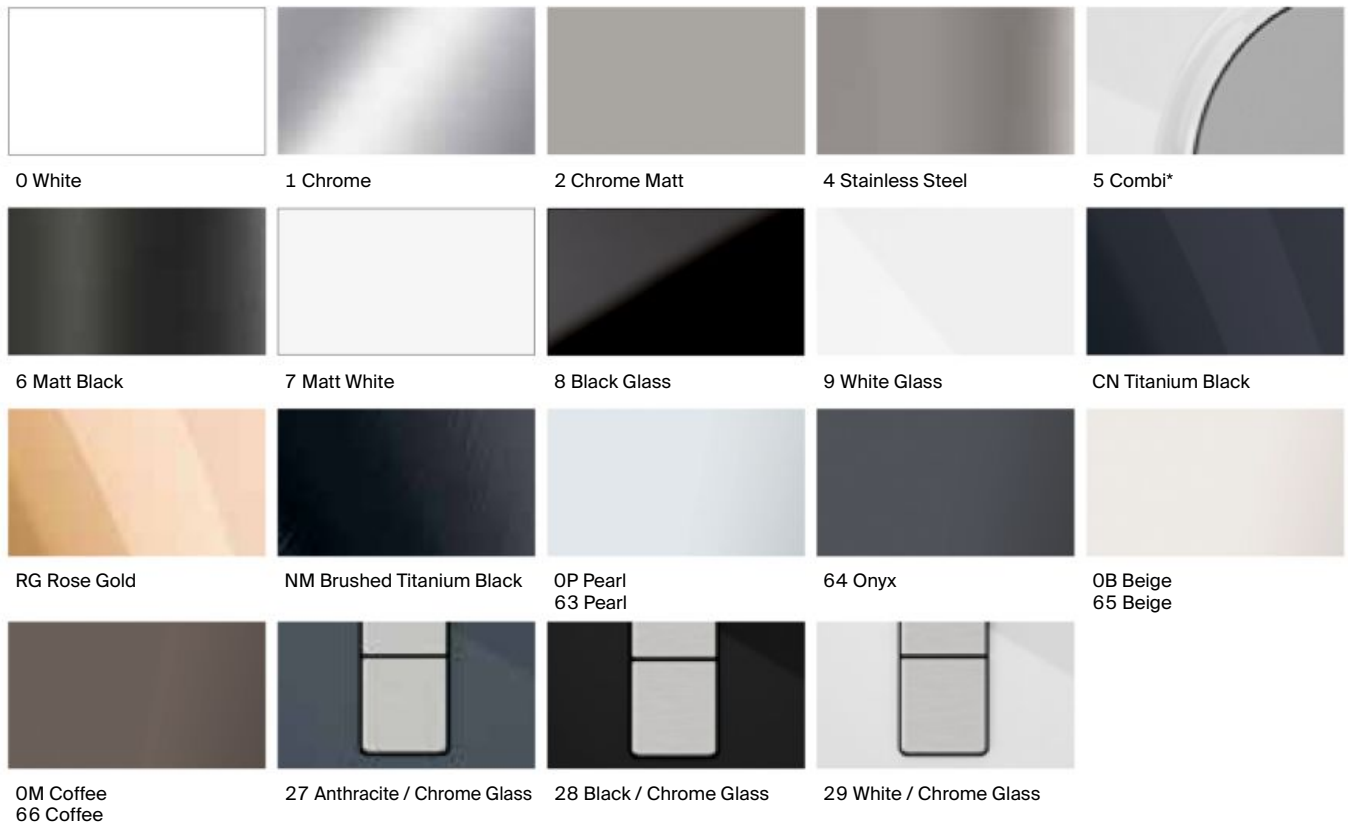

Quick Guide / Operating Plates Finishes

Operating plates	0	1	2	4	5*	6	7	8	9	CN	RG	NM	OP	OB	OM	63	64	65	66	27	28	29	
PL1 Single	•																						
PL2 Single	•																						
PL3 PRO Single				•																			
PL1 Dual	•	•	•		•																		
PL2 Dual	•	•	•		•																		
PL3 PRO Dual				•																			
PL4 Dual	•	•	•		•																		
PL5 Dual	•	•	•		•																		
PL6 Dual	•	•	•		•																		
PL7 Dual						•	•	•	•														
PL10 Dual	•	•	•		•	•	•	•	•	•	•	•	•	•	•		•						
PL10 PRO Dual				•																			
PL10 Dual Pneumatic	•																						
PS1 Dual	•	•	•			•																	
PS2 Dual	•	•	•			•																	
PS3 Dual	•	•	•			•																	
PS4 Dual	•	•	•	•		•															•	•	•
PS5 Dual	•	•	•			•																	
Electronic operating plates																							
PL3-E PRO Dual				•																			
PL10-E Dual				•																			
PL10-E PRO Dual				•																			
EP-1 Dual								•															
EP-2 Dual									•														
EP-3 Dual								•	•						•	•	•	•					
EPS-1 Dual								•															

*White with chrome matt push button