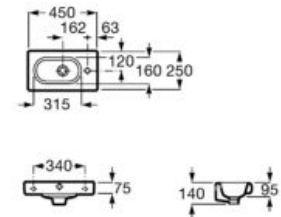

Compact asymmetric ceramic wall-hung basin. Faucet not included.

A327248000 450 mm

Finishes:

00