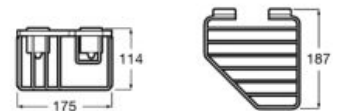

Grilled corner container (can be installed with screws or adhesive).

A8168540.. 187 mm

Finishes:

01 24