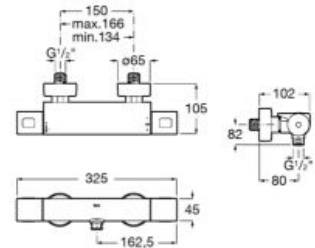

T-1000 Round

Built-in thermostatic shower mixer.

A5A142E..0

Finishes: