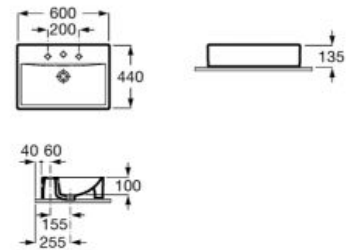

Diverta

Ceramic over countertop basin. Glazed on four sides.

A32711G000 600 mm

Finishes:

00