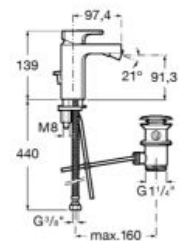

Faucets / L90 / Escuadra

Built-in basin mixer. Universal built-in body required A525220603. Pop-up waste not included.

A5A3L20C00

To be completed with:

Universal built-in body for the installation of built-in basin mixers.

A525220603

Finishes:

C0

Ø5L

Bidet mixer with pop-up waste and flexible supply hoses.

A5A6001C00

Finishes:

C0

Ø5L

Wall-mounted bath-shower mixer with automatic diverter.

A5A0D01C00

Finishes:

C0

Wall-mounted shower mixer.

A5A2D01C00

Finishes:

C0