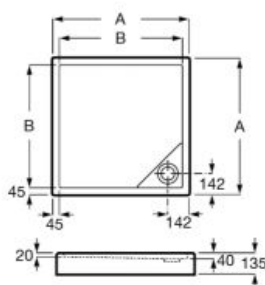

Shower Trays / Acrylic

Easy

Acrylic corner shower tray with anti-slip base and waste kit. Height 65 mm.

A276085000	900 x 900 mm
A276084000	800 x 800 mm
A276083000	750 x 750 mm

Finishes:

00

ACRYLIC

ANTI-SLIP

A	B	R
900	900	504
800	800	504
750	750	373

Granada

Rectangular acrylic shower tray with waste kit. Height 135 mm.

A276345000	1400 x 900 mm
A276342000	1200 x 900 mm
A276339000	1000 x 900 mm
A276266001	1400 x 800 mm
A276265000	1200 x 800 mm
A276264000	1000 x 800 mm

Finishes:

00

N

ACRYLIC

A	B	C	D
1400	900	1300	810
1200	900	1100	810
1000	900	900	810
1400	800	1300	710
1200	800	1100	710
1000	800	900	710

Granada Square

Acrylic shower tray with waste kit. Height 135 mm.

A276256000	900 x 900 mm
A276254000	800 x 800 mm

Finishes:

00

N

ACRYLIC

A	B
900	810
800	710

Granada Corner

Acrylic corner shower tray with waste kit. Height 135 mm.

A276260000	900 x 900 mm

Finishes:

00

N

ACRYLIC