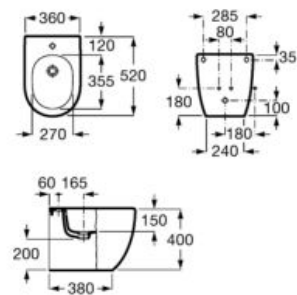

Compact back to wall ceramic bidet. Includes fixing kit. Faucet not included.

A357247000

Soft-closing Supralit® lid for compact bidet.

A8062AC00B

Supralit® lid for compact bidet with stainless steel hinges.

A8062AB00B

Finishes:

00