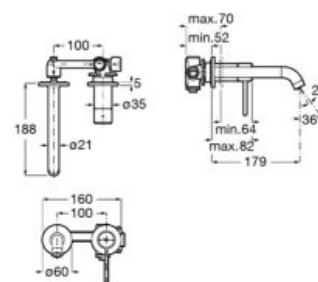

Δ5L

Bidet mixer with smooth body, flexible supply hoses and Pin handle.

**A5A623F..0**

Finishes:

N