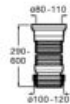

Flexible toilet pipe

Flexible toilet pipe and Duplo installation system. Adjustable length from 209 mm to 600 mm.

A890068000