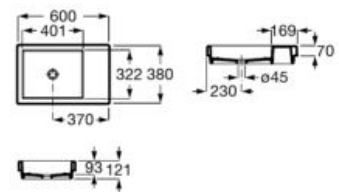

Other Basins / In Countertop Basins

Horizon Skyline

Fineceramic® in countertop basin without tap hole.

A327275..B 600 mm

Finishes:

00 62 08