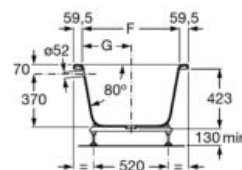

A	B	C	D	E	F	G
1800	800	1198	522	1663	681	328
1700	750	1096	472	1563	631	303

Swing

Rectangular steel bath with anti-slip base and grips.

- A220070001 1800 x 800 mm
- A220170001 1700 x 750 mm

Optional:

Headrest.

- A291053000