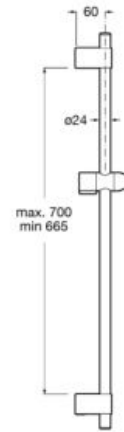

Optional:

Transparent soap dish for shower bar.

**A5B5150TP0**

Soap dish for shower bar.

**A5B5150C00**

Finishes:

N

**Stella**