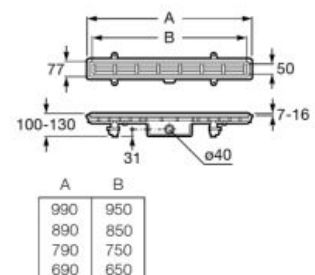

In-Drain Channel

Installation drainage kit with pre-mounted geotextile fabric.

A276091000	950 x 50 mm
A276153000	850 x 50 mm
A276090000	750 x 50 mm
A276089000	650 x 50 mm

In-Drain X3

Installation drainage kit with support for ceramic plate (plate not included) and premounted geotextile fabric. Includes plate for ceramics without metal profiles.

A276131000	950 x 50 mm
A276130000	850 x 50 mm
A276129000	750 x 50 mm
A276128000	650 x 50 mm

Plate X1

Plain drainage plate adaptable to In-Drain Channel.

A276095000	950 x 50 mm
A276155000	850 x 50 mm
A276094000	750 x 50 mm
A276093000	650 x 50 mm

Plate X2

Grid drainage plate adaptable to In-Drain Channel.

A276098000	950 x 50 mm
A276154000	850 x 50 mm
A276097000	750 x 50 mm
A276096000	650 x 50 mm

In-Drain Shower SQ

Installation drainage kit with pre-mounted geotextile fabric and plate.

A276092000	113 x 113 mm

Geo-Textile fabric

Geotextile fabric.

A276113000	2000 x 1500 mm