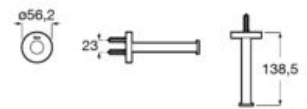

Accessories / Hotels Round

Toilet roll holder without cover.

A817584..0

Finishes: