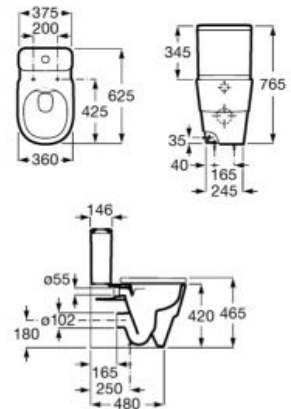

EXTRA HEIGHT

4.5/3L

SOFT CLOSE