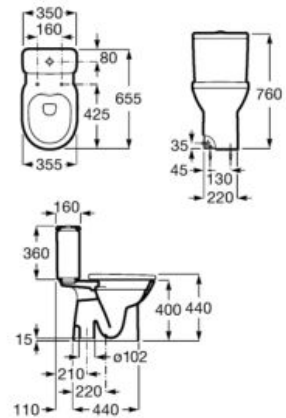

COMPATIBLE WITH MULTICLEAN

Ø4.5/3L