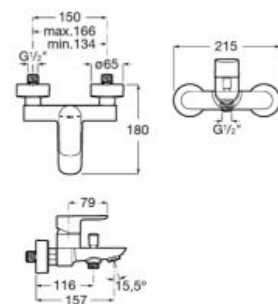

Faucets / Cala

Built-in basin mixer. Universal built-in body required A525220603.

A5A356E..0

To be completed with:

Universal built-in body for the installation of built-in basin mixers.

A5252206..

Finishes:

N

Δ5L

Bidet mixer with pop-up waste and flexible supply hoses.

A5A606EC00

Finishes:

N

Δ5L

Bidet mixer with smooth body and flexible supply hoses.

A5A626E..0

Finishes:

N

Δ5L

Wall-mounted bath-shower mixer with automatic diverter.

A5A026E..0

Finishes:

N

Δ5L

Wall-mounted shower mixer.

A5A216E..0

Finishes:

N

Δ5L