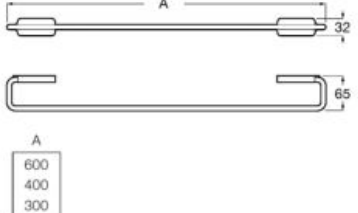

Towel rail (can be installed with screws or adhesive).

A817726..0 600 mm

A817724..0 400 mm

A817723..0 300 mm

Finishes:

N