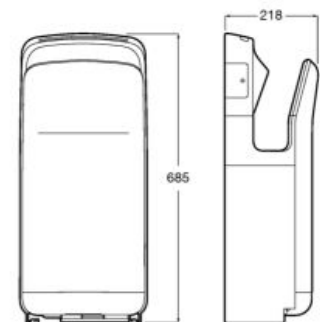

Public

High speed hand dryer with sensor. HEPA antibacterial filter (eliminates 85% of bacteria). ABS. Mains operated at 230V.

A817419001 2000W
White finish