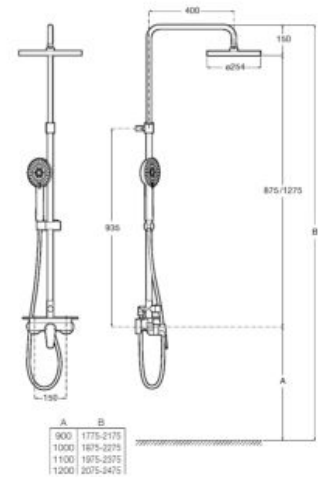

Even-M Round

Single-lever shower column with shelf, adjustable in height - 875 mm to 1275 mm - and adjustable shower arm, with $\varnothing$ 250 mm shower head, $\varnothing$ 100 mm hand-shower (three functions) on sliding support, 1.75 m satin PVC shower flexible hose and articulated hand-shower bracket.

A5A9790C00

Finishes:

C0