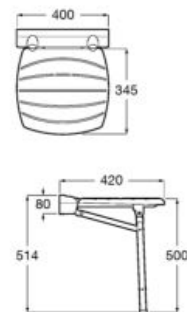

Access Comfort

Folding shower seat for people with reduced mobility with floor supporting legs.

A816913009

White finish