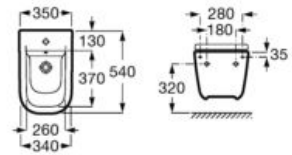

Bathroom Collections / The Gap Square

Ceramic wall-hung bidet with hidden fixations. Faucet not included. A compatible Roca installation system is required for the installation of wall-hung bidets.

A357476000

Soft-closing Supralit® bidet lid.

A80673200B

Supralit® bidet lid.

A80673000B

Finishes:

☐ 00