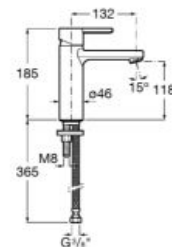

Basin mixer with pop-up waste and flexible supply hoses. Cold Start. M-Size.

**A5A3396C00**

Finishes:

C0

Ø5L

Basin mixer with smooth body, click-clack waste and flexible supply hoses. Cold Start. M-Size.

**A5A3996C00**