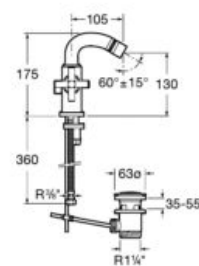

Twin-lever bidet mixer with swivel spout, pop-up waste and flexible supply hoses.

A5A6043C00

Finishes:

C0