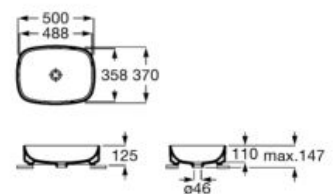

Fineceramic® over countertop basin without tap hole. Faucet not included.

A3275L0..0 500 mm

Finishes:

00 S0

N