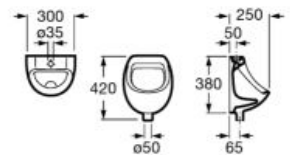

Pack Mini + Instant

Pack made up of Mini urinal, Instant faucet, external pipe, urinal fixing kit and trap.

A35T145000

Finishes:

00