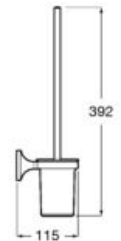

Wall-mounted toilet brush holder (can be installed with screws or adhesive).

A816818001

Finishes:

01