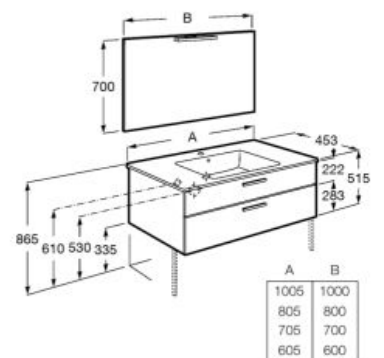

Unik - Base unit with two drawers and basin. Legs and faucet not included.

A851595... 1000 mm

A851594... 800 mm

A851593... 700 mm

A851592... 600 mm

Pack - Base unit with two drawers, basin, mirror and Starlight spotlight. Legs and faucet not included.

A851605... 1000 mm

A851604... 800 mm

A851603... 700 mm

A851602... 600 mm

Optional:

Set of two 335 mm aluminium legs.

A816826339

Finishes: