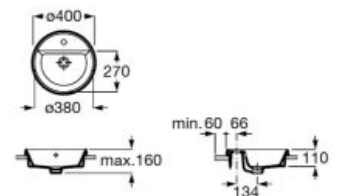

Ceramic in countertop basin. Faucet not included.

A3270Y4000 400 mm

Finishes:

00