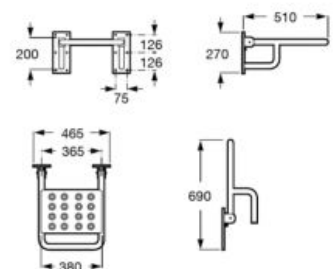

Access Comfort

Reclining shower seat in stainless steel.

A816322000