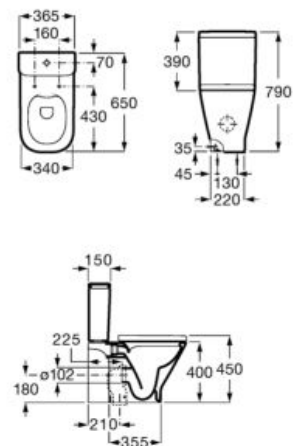

Soft-closing Supralit® seat and cover for toilet with quick release.

A80147200B

Supralit® seat and cover for toilet.

A80147000B

Slim soft-closing seat and cover for toilet with quick release.

A801472003