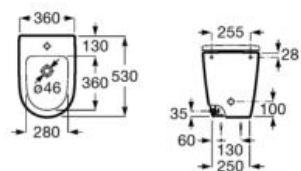

Bathroom Collections / Ona

Back to wall ceramic bidet. Includes fixing kit.
Faucet not included.

A357687.0

Supralit® soft-closing bidet lid. The cover is not available in Supraglaze® finish.

A806E12..1*

Supralit® bidet lid. . The cover is not available in Supraglaze® finish.

A806E10..1*

Finishes:

00 62 S0

N