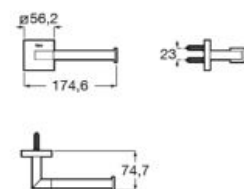

Toilet roll holder without cover.

A817613..0

Finishes: