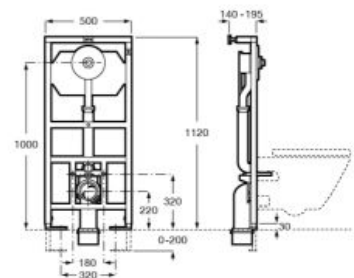

Duplo WC Fluxor Single Flush

Built-in structure with single flush valve and installation accessories, minimum depth of 140 mm, elbow Ø90/100. Metallic profile capable of withstanding 400 kg. Installation minimum depth of 140 mm.

A890092300