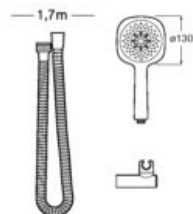

### Sensum Square 130/4

Shower kit. 4 functions, 130 mm hand-shower, adjustable hand-shower bracket and 1.70 m PVC shower flexible hose.

A5B1308C00

Finishes:

C0