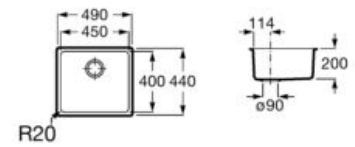

Roma 45

Stainless steel single bowl kitchen sink with 3½" valve.

A870P10450