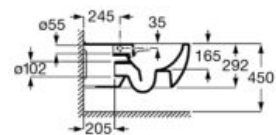

Access

Roca Rimless® wall-hung WC with hidden fixations. Includes fixing kit. A compatible Roca installation system is required for the installation of wall-hung WCs.

A346236000

Soft-closing seat and cover for Access toilet.

A801C4200U

Finishes:

00