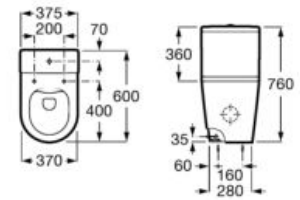

COMPACT

ROCA RIMLESS®

4.5/3L

SOFT CLOSE