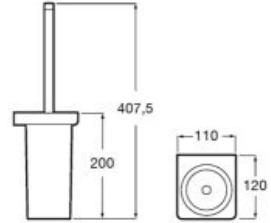

Wall-mounted toilet brush holder.

A817036001
Chrome

A817036..0
Everlux finishes

Finishes: