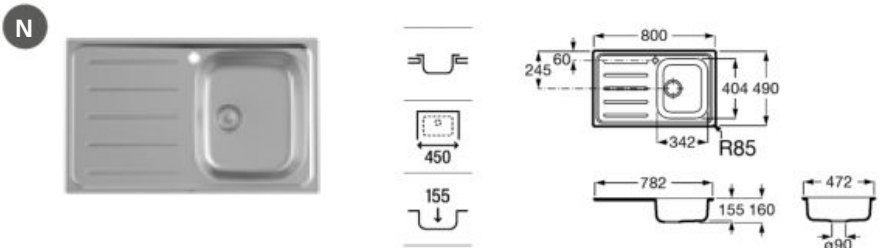

Victoria 80 EI

Stainless steel single bowl kitchen sink and left drainer with 3/2" valve.

A874801A01