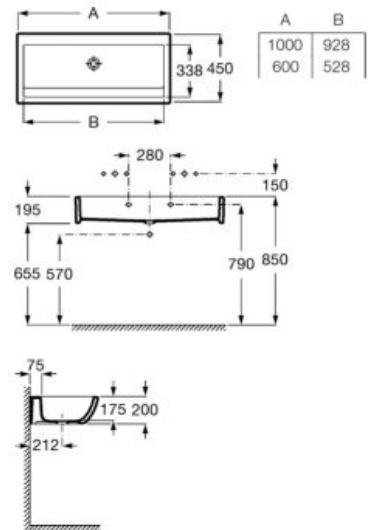

Specific Uses / Public Spaces Basins

Access

Collective ceramic wall-hung basin without tap hole.

A368PB8000 1000 mm

A368PB9000 600 mm

Finishes:

00