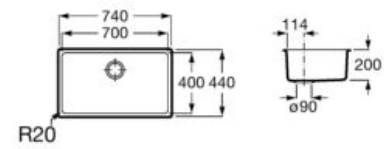

Kitchen Sinks / Stainless Steel

Roma 70

Stainless steel single bowl kitchen sink with 3½" valve.

A870P10700