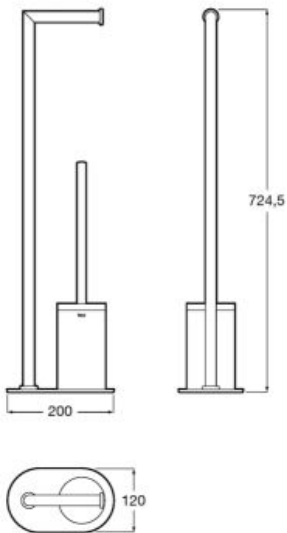

Floorstanding toilet brush holder with toilet roll holder.

A817588..0

Finishes:

N

Hotels Round toilet roll holder with cover.

Dimensions in mm. Replace (.) in the product reference with the code of the chosen finish.
C0 Chrome C4 Matt Black B0 Matt White