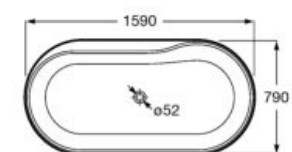

Raina

Oval Stonex® freestanding bath. Including click-clack drain and trap.

A248466..0 1600 x 800 mm

Finishes: