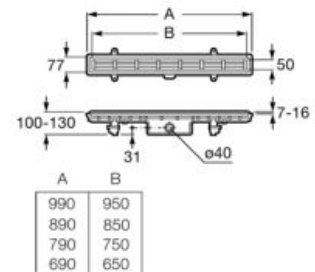

Plate X2

Grid drainage plate adaptable to In-Drain Channel.

A276098000	950 x 50 mm
A276154000	850 x 50 mm
A276097000	750 x 50 mm
A276096000	650 x 50 mm