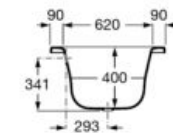

STEEL

3.5 mm

x2