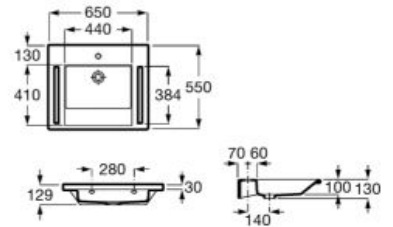

Specific Uses / Accessibility

Access

Stonex® wall-hung basin with fixing kit, shelves and integrated towel rails. Faucet not included.

A2W8004000 850 mm

Finishes:

00

N

STONEX®

Access

Stonex® wall-hung basin with fixing kit and integrated towel rails. Faucet not included.

A2W8003000 650 mm

Finishes:

00

N

STONEX®

Access

Ceramic wall-hung basin. Faucet not included.

A327230000 640 mm

Tilting wall bracket for basin.

A816323000

Drain unit with external overflow and built-in waste pipe.

A506403207

Concealed waste fitting with flexible trap.

A892814000

Finishes:

00