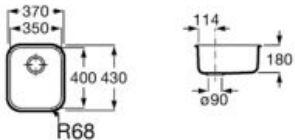

Lisboa 35

Stainless steel single bowl kitchen sink with 3/2" valve.

A870M10330