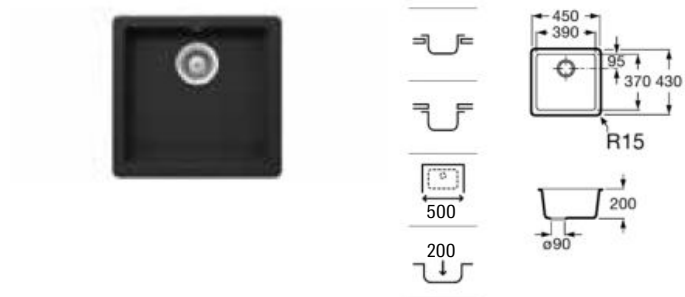

Quarzex® single bowl kitchen sink with 3½" valve and trap.

A880140..0

Finishes:

02 11 94

**Chopping board**

Riga black glass chopping board.

A868200000 450 mm

Oslo black glass chopping board.