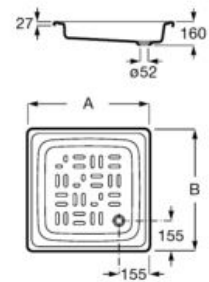

STEEL

2.4 mm

ANTI-SLIP

A	B
800	800
700	700

Blues Plus

Superslim steel shower tray with waste kit.

A2B1981000 900 x 900 x 25 mm

A2B1881000 800 x 800 x 25 mm

Finishes:

00