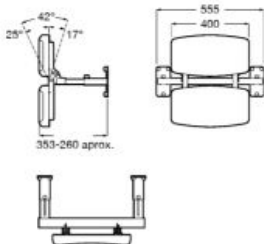

Access Comfort folding shower seat