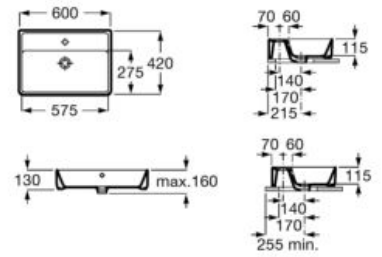

Bathroom Collections / The Gap

Ceramic over countertop basin. Faucet not included.

A3270MN000 600 mm

Finishes:

00