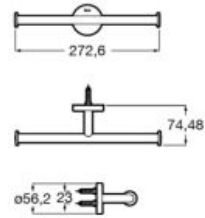

Double toilet roll holder.

A817583..0

Finishes: