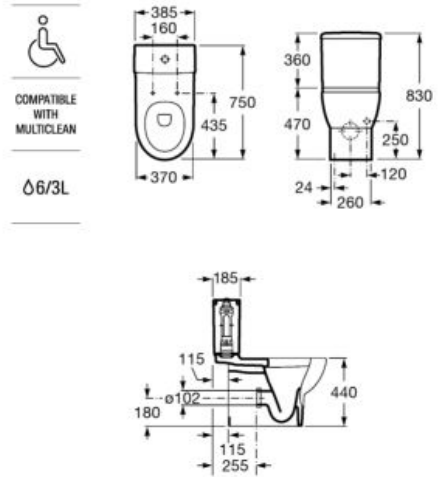

Ceramic close-coupled WC with dual outlet for people with reduced mobility. Includes fixing kit.

A34224H000

Dual flush 6/3L WC cistern with bottom inlet. Includes fixing kit, inlet mechanism and flush mechanism.

A34124H000

Seat and cover for toilet with front opening. With stainless steel hinges.

A801230004

Seat for toilet with front opening and stainless steel hinges.

A80123D004