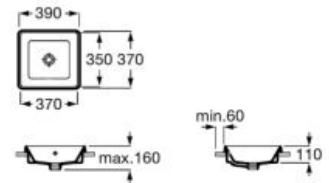

Ceramic in countertop basin. Faucet not included.

A3270Y7000 390 mm

Finishes:

00