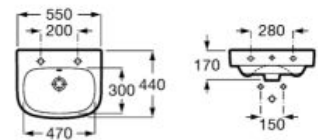

Ceramic wall-hung basin. Faucet not included.

- **A325993000** 650 mm
- **A325994000** 600 mm
- **A325996000** 500 mm

Optional:

Ceramic full pedestal for basin.

A335990000

Ceramic semi-pedestal for basin.

A337991000

Finishes:

00

A	B	C	D	E	F	G	H
650	560	480	355	280	170	230	150
600	515	480	355	280	170	230	150
500	430	420	280	280	170	230	150

Ceramic wall-hung basin with one tap hole. Faucet not included.

A325995000 550 mm

Ceramic wall-hung basin with two tap holes. Faucet not included.

A325995001 550 mm

Optional:

Ceramic full pedestal for basin.

A335990000

Ceramic semi-pedestal for basin.

A337991000

Finishes:

00

Compact ceramic wall-hung basin with one tap hole. Faucet not included.

A325997000 450 mm

Compact ceramic wall-hung basin with two tap holes. Faucet not included.

A325997001 450 mm

Optional:

Ceramic full pedestal for basin.

A335990000

Ceramic semi-pedestal for basin.

A337991000

Finishes:

00