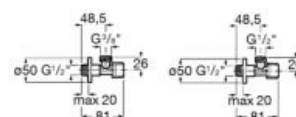

Regulating valve

Regulating valve (chrome plated ABS valve).

A525165800 1/2" - 3/8"

A525165900 1/2" - 1/2"

Finishes:

00