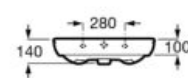

Ceramic wall-hung basin. Faucet not included.

A32724B000 1000 mm

A32724D000 850 mm

A327240000 700 mm

Optional:

Ceramic full pedestal for basin.

A335240000

Towel rail.

A816291001

Finishes:

00

A	B
1000	500
850	460
700	400

Ceramic wall-hung basin. Faucet not included.

A325244000 500 mm

Optional:

Ceramic full pedestal for basin.

A335240000

Finishes:

00

Ceramic wall-hung basin. Faucet not included.

A325245000 450 mm

Optional:

Ceramic full pedestal for basin.

A335240000

Finishes:

00