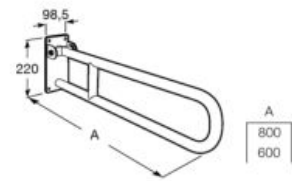

Access Comfort

Folding grab bar in stainless steel for people with reduced mobility.

A816933001 800 mm
Polished stainless steel finish

A816933002 800 mm
Satin stainless steel finish

A816909009 800 mm
White finish

A816932001 600 mm
Polished stainless steel finish

A816932002 600 mm
Satin stainless steel finish

A816908009 600 mm
White finish