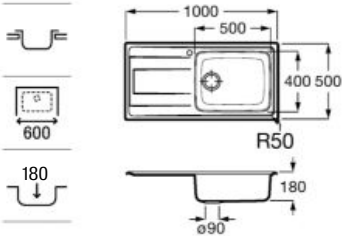

Budapest 100 EI

Stainless steel single bowl kitchen sink and left drainer with one prepunched tap hole and 3½" valve.

A870N41000