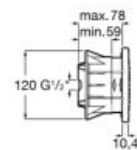

Round swivel jet

Concealed swivel jet with 1 function for shower spaces.

A5B3878C00

Finishes:

C0