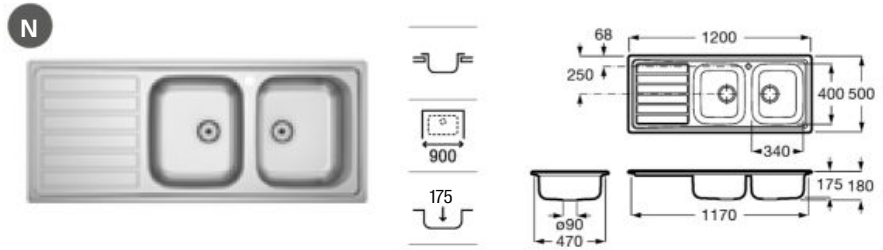

Glasgow 120EI 2C

Stainless steel double bowl kitchen sink and left drainer with 3½" valve.

A877121C01