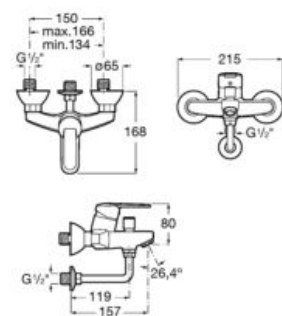

Bidet mixer with pop-up waste and flexible supply hoses.

A5A6025C00

Finishes:

C0

Bidet mixer with chain connector and flexible supply hoses.

A5A6125C00

Finishes:

C0

Wall-mounted bath-shower mixer.

A5A1725C00

Finishes:

C0