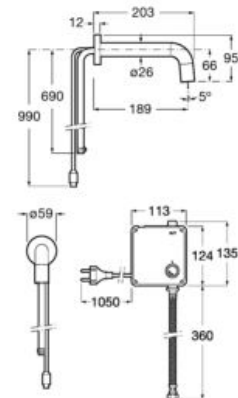

**A5A5743C00**

Finishes:

C0

Ø5.7L

ONE WATER