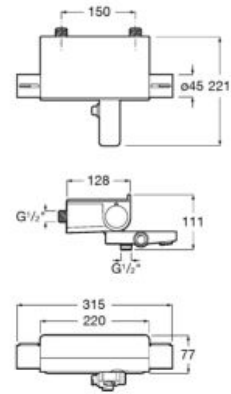

Shower Solutions / Thermostatic

T-2000

Wall-mounted thermostatic bath-shower mixer with shelf, automatic diverter and retractable spout.

A5A1288C00

Finishes:

C0