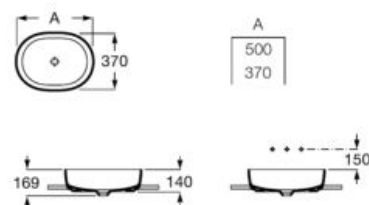

Bathroom Collections / Inspira

Round Fineceramic® over countertop basin.
Includes drain with open porcelain fixed plug.
Faucet not included.

A327520..0 500 mm

A327523..0 370 mm

Finishes: