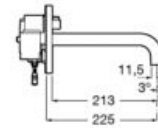

Specific Uses / Electronic Basin Mixer for Public Spaces

Sentronic-E

Electronic built-in basin mixer. Mains operated at 230V. Includes power source. Internal subset required A525874603.

A5A4602C00

Internal subset.

A525874603

Finishes:

C0

Ø5.7L

Sentronic-E

Electronic basin faucet (one water). Mains operated at 230V. Includes power source. Internal subset required A525874603.

A5A4702C00

Internal subset.

A525874603

Finishes:

C0

Ø5.7L

ONE WATER