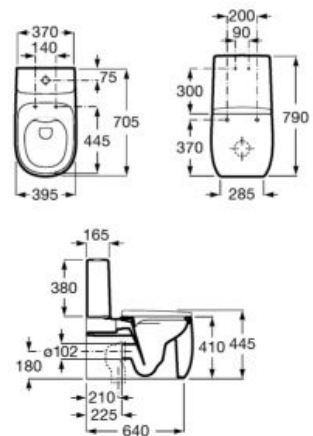

Back to wall ceramic close-coupled Roca Rimless® WC with dual outlet. Includes fixing kit.

A3420B9..0

Dual flush 4.5/3L WC cistern with bottom inlet. Includes fixing kit, inlet mechanism and flush mechanism.

A3410B1..0

Soft-closing Supralit® seat and cover for toilet with quick release.

A801B82..B

Finishes: