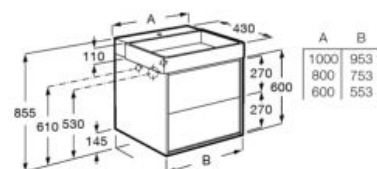

Tura

Unik - Base unit with two drawers, basin and one tap hole. Faucet not included.

A852035... 1000 mm

A852033... 800 mm

A852026... 600 mm

Optional:

Felt box with cork lid.

A818024N10 Large

A818025N10 Small

Finishes:

558 559 560