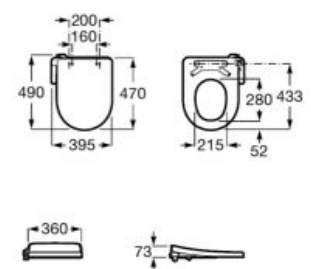

M3

Seat with washing function at water inlet temperature of 37°C. Round shape. Needs conventional water and power supply.

A804052001

Finishes:

00

N