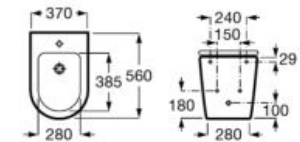

Bathroom Collections / Inspira

Compact back to wall ceramic close-coupled WC Roca Rimless® with dual outlet. Includes elbow and fixing kit.

A342529..0

Dual flush 4.5/3L WC cistern with bottom inlet. Includes fixing kit, inlet mechanism and flush mechanism.

A341520..0

Soft-closing Supralit® seat and cover for compact toilet with quick release.

A80152C..B

Finishes:

COMPACT

ROCA RIMLESS®

4.5/3L

SOFT CLOSE

Ceramic wall-hung bidet. Includes fixing kit. Faucet not included. A compatible Roca installation system is required for the installation of wall-hung bidets.

A357525..0

Soft-closing Supralit® bidet lid.

A806522..B

Finishes:

SOFT CLOSE

Back to wall ceramic bidet. Includes fixing kit. Faucet not included.

A357527..0

Soft-closing Supralit® bidet lid.

A806522..B

Finishes:

SOFT CLOSE