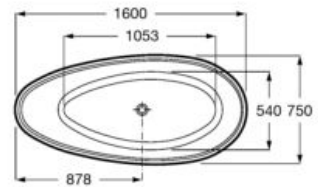

**A248617.0** 1600 x 750 mm

Finishes:

00 0P 0X 0B 0C 0K

**Ariane**

Oval Stonex® freestanding bath. Including click-clack drain and trap.

**A248669.0** 1800 x 800 mm

**A248670.0** 1700 x 750 mm

**A248470.0** 1650 x 750 mm