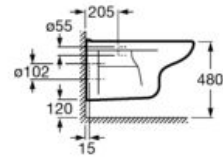

Specific Uses / Accessibility

Access

Ceramic wall-hung WC with horizontal outlet. Includes fixing kit. A compatible Roca installation system is required for the installation of wall-hung WCs.

A346237000

Soft-closing seat and cover for toilet.

A801232004

Seat and cover for toilet with front opening. With stainless steel hinges.

A801230004

Seat and cover for toilet. With stainless steel hinges.

A80123A004

Seat for toilet with front opening. With stainless steel hinges.

A80123D004

Finishes:

00