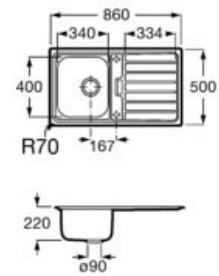

Siena 85

Stainless steel reversible single bowl kitchen sink with drainer, two prepunched tap holes, 3½" valve and and pop-up waste.

A870KC0860