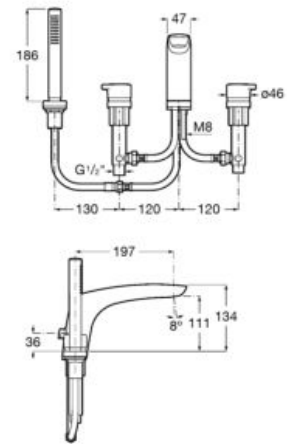

Deck-mounted bath-shower mixer with 197 mm central spout, hand-shower and 1.70 m flexible shower hose.

A5A093AC00

Finishes: