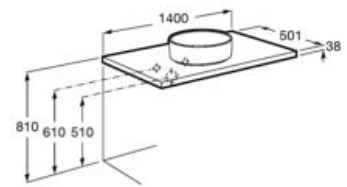

### Furniture finishes

806  
Glossy White

402  
City Oak

Countertop for over countertop basins.  
Includes brackets for fixing to the wall.

**A857322...** 1400 mm

Finishes:

806 402

Countertop for over countertop basins.  
Includes brackets for fixing to the wall.