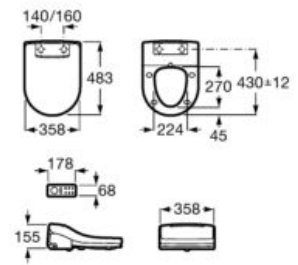

## Premium Round

Seat with washing and drying functions.  
Needs conventional water and power supply.

A804006001

Finishes:

00