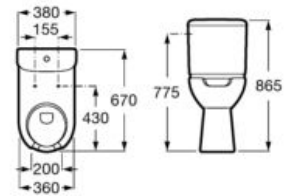

Access

Ceramic close-coupled WC with front opening and horizontal outlet for people with reduced mobility. Includes fixing kit.

A342239000

Dual flush 6/3L WC cistern with side inlet. Includes fixing kit, inlet mechanism and flush mechanism.

A341230000

Dual flush 6/3L WC cistern with bottom inlet. Includes fixing kit, inlet mechanism and flush mechanism.

A341231000

Seat and cover for toilet with front opening.

A80123C004

Finishes:

00