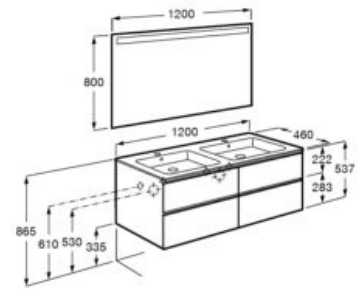

**A851516...** 1200 mm

Optional:

Set of two legs.

Finishes:

806 509 547 548 434 517 402

Unik - Asymmetric base unit with two drawers, one door and slim basin. Legs and faucet not included.

**A851997...** 1000 mm  
Right hand basin