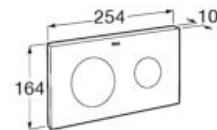

PL10 Dual

Dual flush operating plate for Roca One installation systems. Matt finish. No tools required for installation.

A8901892..

Finishes: