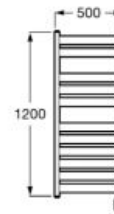

Heated towel rail. 500W.

A815503000
White

A815503001
Chrome

Finishes: