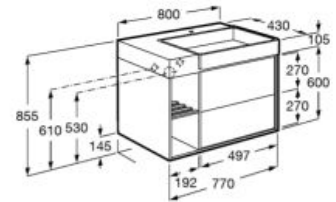

Optional:

Felt box with cork lid.

- A818024N10 Large
- A818025N10 Small

Finishes:

N

**Tura**

Unik - Compact base unit with one door, side shelves and basin. Faucet not included.

- A852022... 550 mm