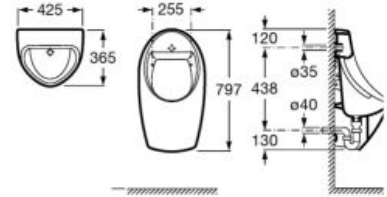

Euret

Ceramic urinal with back inlet. Includes power plug, trap, fixing kit and drain plug.

A35945F000

Ceramic urinal with top inlet. Includes power plug, trap, fixing kit and drain plug.

A35945H000

Finishes:

00