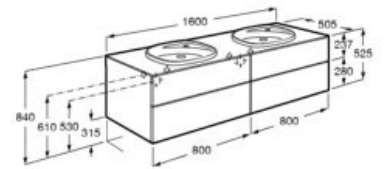

## Furniture finishes

806  
Glossy White

402  
City Oak

Unik - Base unit with four drawers and double Surfex® basin. Faucet not included.

**A851395...** 1600 mm

Finishes:

806 402

Unik - Base unit with two drawers, one door and right hand Surfex® basin. Faucet not included.