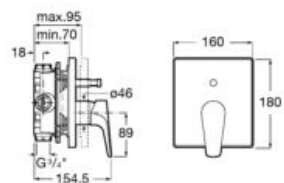

Faucets / Atlas

Built-in bath-shower mixer with automatic diverter (2 ways). RocaBox required A525869403.

A5A0B90C00

To be completed with:
Universal RocaBox.

A525869403

Finishes:

C0