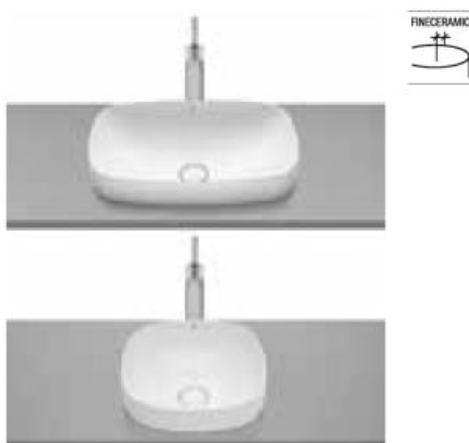

Soft Fineceramic® in countertop basin.
Includes drain with open ceramic fixed plug.
Faucet not included.

A327504..0 550 mm

A32750R..0 370 mm

Finishes: