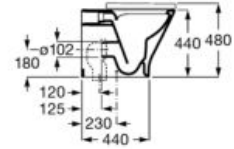

Comfort height ceramic single floorstanding Roca Rimless® WC.

A347479000

Soft-closing seat and cover for toilet.

A801472006

Seat and cover for toilet.

A801470002

Soft-closing Supralit® seat and cover for toilet with quick release.

A80147200B

Supralit® seat and cover for toilet.

A80147000B

Slim soft-closing seat and cover for toilet with quick release.

A801472003

Finishes:

☐ 00

N