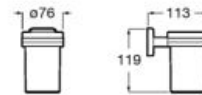

01

Shelf (can be installed with screws or adhesive).

**A816661001** 600 mm

Finishes:

01

Towel rail (can be installed with screws or adhesive).

**A816656001** 600 mm

**A816655001** 500 mm