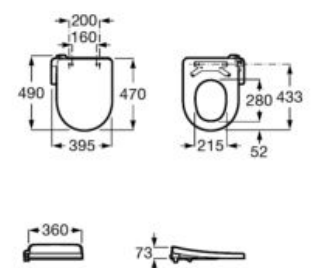

M1

Seat with washing function at water inlet temperature. Round shape. Needs conventional water supply.

A80405200H

Finishes:

00

N