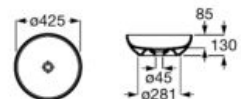

Bol

Fineceramic® over countertop basin without tap hole.

A32787M..0 425 mm

Check availability when placing the order

Finishes:

00 62 08