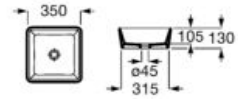

Optica

Ceramic over countertop basin without tap hole.

A327B12..0 350 mm

Check availability when placing the order

Finishes:

00 62 08

N