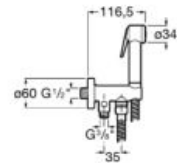

Be Fresh

Bidet shower kit (2 ways) with hand-shower, integrated bracket - water inlet with auto-stop and 1.2 m metal flexible hose.

A5B9261C00

Finishes: