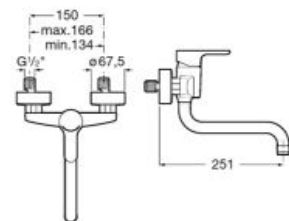

L20

Kitchen mixer with folding swivel spout, and flexible supply hoses. Cold Start.

A5A8209C00

Finishes:

C0

Δ11L

L20

Kitchen mixer with swivel spout, and flexible supply hoses. Cold Start.

A5A8409C00

Finishes:

C0

Δ11L

L20

Kitchen mixer with swivel spout and flexible supply hoses. Cold Start.

A5A8909C00

Finishes:

C0

Δ11L

L20

Wall-mounted Kitchen mixer with swivel spout.

A5A7609C00

Finishes:

C0

Δ11L