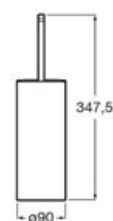

Floorstanding toilet brush holder.

A816668001

Finishes:

01