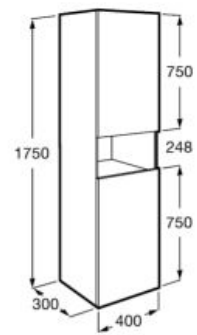

Delta

Column unit with open shelf. Reversible.

A857636... 1750 mm

Finishes:

N