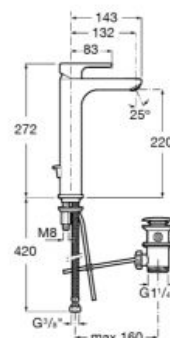

Basin mixer with pop-up waste and flexible supply hoses. Cold Start. S-Size.

A5A3I09C00

Basin mixer with plastic pop-up waste and flexible supply hoses. Cold Start. S-Size.

A5A3N09C00

Finishes:

C0

Ø5L

Basin mixer with smooth body and flexible supply hoses. Cold Start. Click clack waste not included. S-Size

A5A3K09..0

Finishes:

C0 NB

N

Ø5L

Basin mixer with smooth body and flexible supply hoses. Cold Start. Click clack waste not included. M-Size.

A5A3B09C00

Finishes:

C0

Ø5L

Basin mixer with pop-up waste and flexible supply hoses. Cold Start. XL-Size.

A5A3C09C00

Basin mixer with plastic pop-up waste and flexible supply hoses. Cold Start. XL-Size.

A5A3P09C00

Finishes:

C0

Ø5L