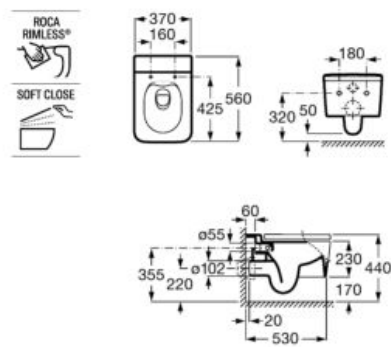

Ceramic wall-hung Roca Rimless® WC.
Includes fixing kit. A compatible Roca installation system is required for the installation of wall-hung WCs.

- **A346537..0**

Soft-closing Supralit® seat and cover for toilet with quick release.

- **A801532..B**

Finishes: