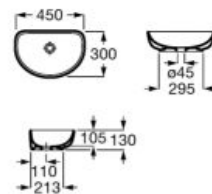

Optica

Ceramic over countertop basin without tap hole.

A327C10..0 450 mm

Check availability when placing the order

Finishes:

00 62 08