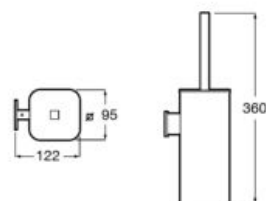

Wall-mounted toilet brush holder (can be installed with screws or adhesive).

A817667001

Finishes:

00