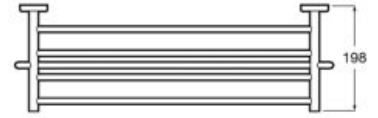

Towel rack with towel rail.

A816660001

Finishes:

01