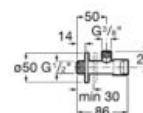

### Stop valve

Stop valve (ceramic valve).

A525164400 1/2" - 3/8"

Finishes:

00