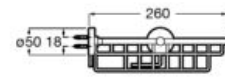

Grilled container.

A817697C00 250 mm

Finishes: