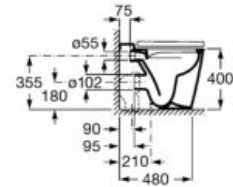

Bathroom Collections / Inspira

Back to wall ceramic single floorstanding Roca Rimless® WC with dual outlet. Includes fixing kit.

A347537..0

Soft-closing Supralit® seat and cover for toilet with quick release.

A801532..B

Finishes: