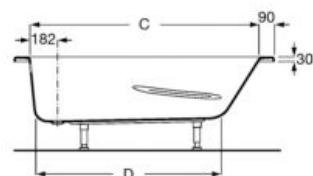

ACRYLIC

	A	B	C	D	E	F
1700	750	1510	1230	606	464	
1700	700	1410	1130	556	414	
1600	750	1510	1230	606	464	
1600	700	1410	1130	556	414	
1500	700	1310	1100	556	414	
1400	700	1210	1000	556	414	

Palma

Oval free standing acrylic one piece bath with Total hydromassage.

- A26N012..0 1700 x 750 mm

Oval free standing acrylic one piece bath.

- A26N011..0 1700 x 750 mm

Finishes:

00 17