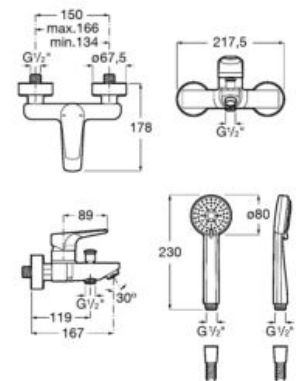

Wall-mounted bath-shower mixer with automatic diverter, hand-shower and flexible shower hose.

A5A0190C00

Wall-mounted bath-shower mixer with automatic diverter.

A5A0290C00

Finishes:

C0