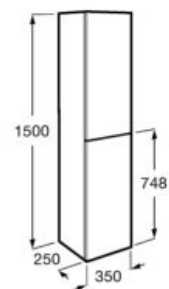

Delta

Column unit with two doors.

A857635... 1750 mm

Finishes:

N

Delta

Column unit with open shelf. Reversible.

A857636... 1750 mm

Finishes:

N

Delta

Top unit with one door.

A857637... 750 mm

Finishes:

N

Extra

Column unit with two doors.

A857702... 1500 mm

Finishes:

N