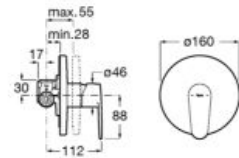

Built-in bath or shower mixer (1 way). Includes the built-in subset and the trim plate. Complete set.

A5A224FC00

Finishes:

C0

N