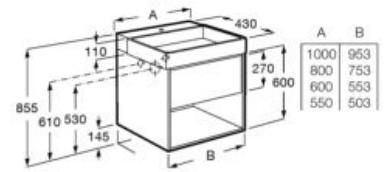

Optional:

Felt box with cork lid.

- A818024N10 Large
- A818025N10 Small

Finishes:

N

**Tura**

Unik - Asymmetric base unit with two drawers, side shelves and basin. Faucet not included.

- A852027... 800 mm  
Right hand basin
- A852028... 800 mm  
Left hand basin