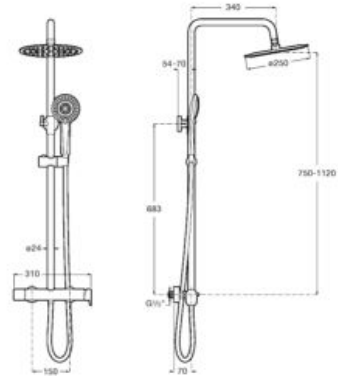

### Vega

Single-lever shower column adjustable in height. Shower head ø 200 mm, 1.50 m metallic flexible hose and Stella 100/3F hand-shower.

**A5A976E..0**

Finishes:

**C0 NB**

**N**

**Victoria Connect**

Shower column adjustable in height.  
Includes ø 245 mm shower head, ø 100 mm  
hand-shower one function, 1.5 m metal  
hose and articulated hand-shower bracket.  
Connectable to any faucet.