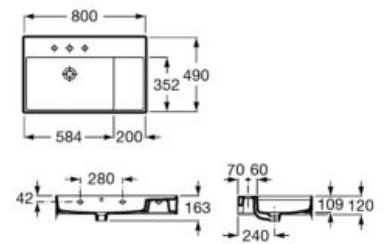

Asymmetric Fineceramic® wall-hung basin.
Faucet not included.

A32752B..0 800 mm

Finishes: