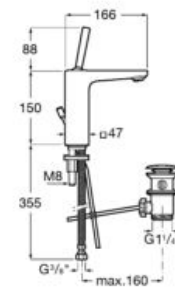

**A5A306DC00**

Finishes:

C0

Ø5L

Basin mixer with joystick handle, smooth body, flexible supply hoses and click-clack waste. M-Size.

**A5A326DC00**

Finishes:

C0