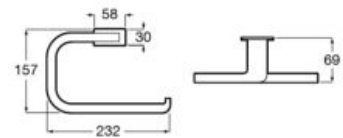

Towel ring (can be installed with screws or adhesive).

A817662001

Finishes:

00