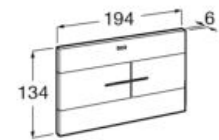

PS2 Dual

Dual flush operating plate for Roca S installations systems. Cable technology. No tools required for installation.

A8902243..

Finishes:

00

01

02

06

N