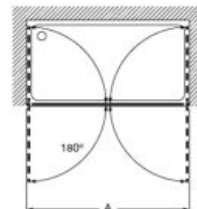

Standard Shower Enclosures / Victoria

Victoria L2-E + LF

Front shower enclosure with 1 sliding door + fixed panel + 1 side panel. Compensating profile 25 mm. Height 1950 mm.

	Width (A)	Installation dimensions Min-Max (A)	Opening (C)
L2-E (A)			
AM18610012	1000	975 - 1000	390
AM18611012	1100	1075 - 1100	415
AM18612012	1200	1175 - 1200	465
AM18613012	1300	1275 - 1300	515
AM18614012	1400	1375 - 1400	565
AM18615012	1500	1475 - 1500	615
AM18616012	1600	1575 - 1600	665
LF (B)			
AM18707012	700	680 - 705	
AM18707512	750	730 - 755	
AM18708012	800	780 - 805	
AM18709012	900	880 - 905	

Finishes:

Victoria 2P

Front shower enclosure with 2 swing doors. To install between walls. Height 1950 mm.

	Width (A)	Installation dimensions Min-Max (A)
AM19208012	800	760 - 810
AM19209012	900	860 - 910

Finishes: